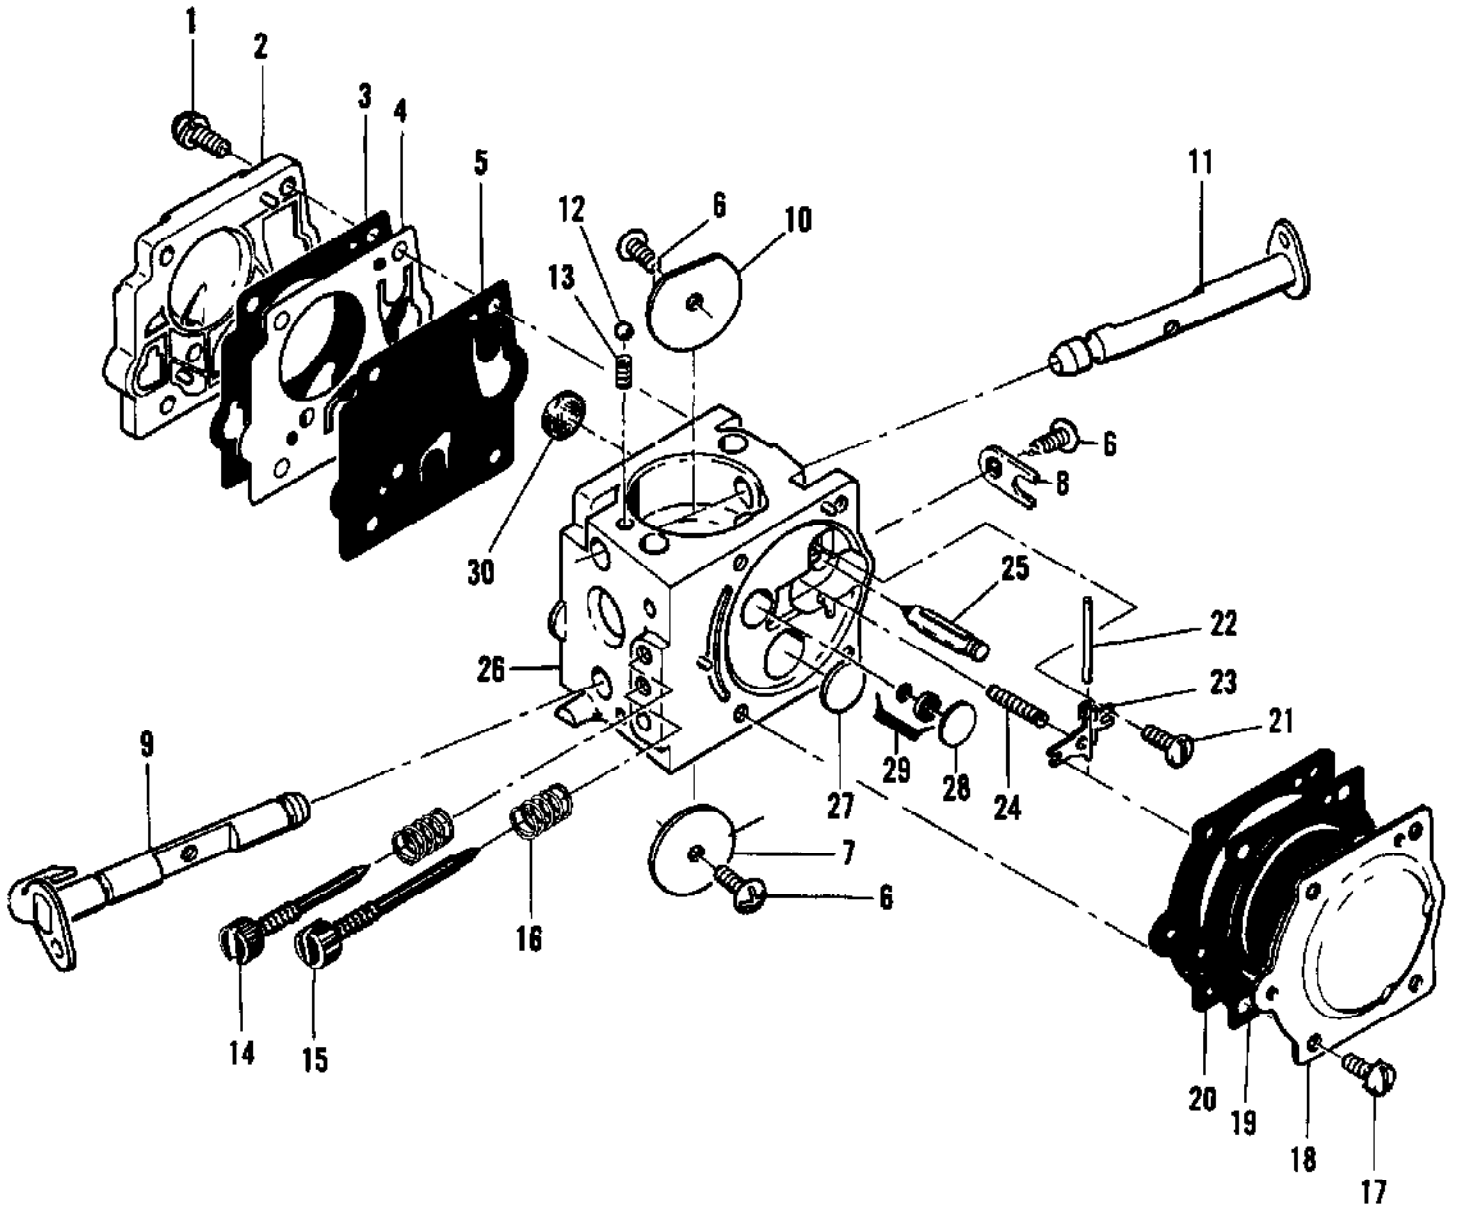

110631

110632

Ref #	Part Number	Qty	Description
110631	110631		Chain, Bar, and Sprocket Oil - 1qt. bottle
110632	110632		Chain, Bar, and Sprocket Oil - Case of 24 (1qt. Bottles)

A

B

C

D

Bar Guards

Ref #	Part Number	Qty	Description
1	69942	1	Carburetor Assy (McCulloch SDC 18)
1	67501	4	Screw - Pump cover
2	83760	1	Cover - Pump
3	67495	1	Gasket - Cover
4	67498	1	Diaphragm - Check valve
5	83114	1	Diaphragm - Fuel pump
6	47690	3	Screw - Plate
7	83762	1	Plate - Throttle
8	67489	1	Clip - Shaft
9	67486	1	Shaft Assy - Throttle
10	67490	1	Plate - Choke
11	67488	1	Shaft Assy - Choke
12	100302	1	Ball - Choke friction
13	67504	1	Spring - Choke friction
14	68104	1	Needle - High speed
15	68105	1	Needle - Idle
16	67502	2	Spring - Needle
17	70798	4	Screw - Diaphragm cover
18	83761	1	Cover - Diaphragm
19	67499	1	Diaphragm - Metering
20	67496	1	Gasket - Diaphragm
21	67500	1	Screw - Lever pin
22	67508	1	Pin - Lever
23	67509	1	Lever - Inlet
24	67503	1	Spring - Lever
25	67491	1	Valve - Needle
26	83759	1	Body Assy - Carburetor
27	71690	1	Plug - 3/8
28	69506	1	Plug - 5/16
29	83758	1	Kit - Valve & Seat Assy
30	67507	1	Screen - Fuel
	67482		Gasket Set
	83764		Repair Kit

Ref #	Part Number	Qty	Description
	83850	1	Clutch Guard Assy
1	102144	1	Screw - Bar adjusting
2	102067	1	Nut - Hex 10-24
3	110387	1	Washer - Wave
4	61705	1	Nut - Bar adjusting
5	110264	1	Washer - #10
6	67205	1	Retainer - Shield
7	63985	1	Shield - Dust
8	63986	1	Washer - Thrust
9	83651	1	Drum - Starter
10	110470	1	Rivet - Rope
11	62191A	1	Insert - Handle
12	62190A	1	Handle - Starter
13	69964	1	Rope - Starter
14	68626	1	Spring - Rewind
	83334	1	Spring - Rewind
15	63987	1	Shield - Starter spring
16	61635A	1	Bushing - Nyliner
17	67207	1	Guard - Clutch
	83569	1	Guard - Clutch