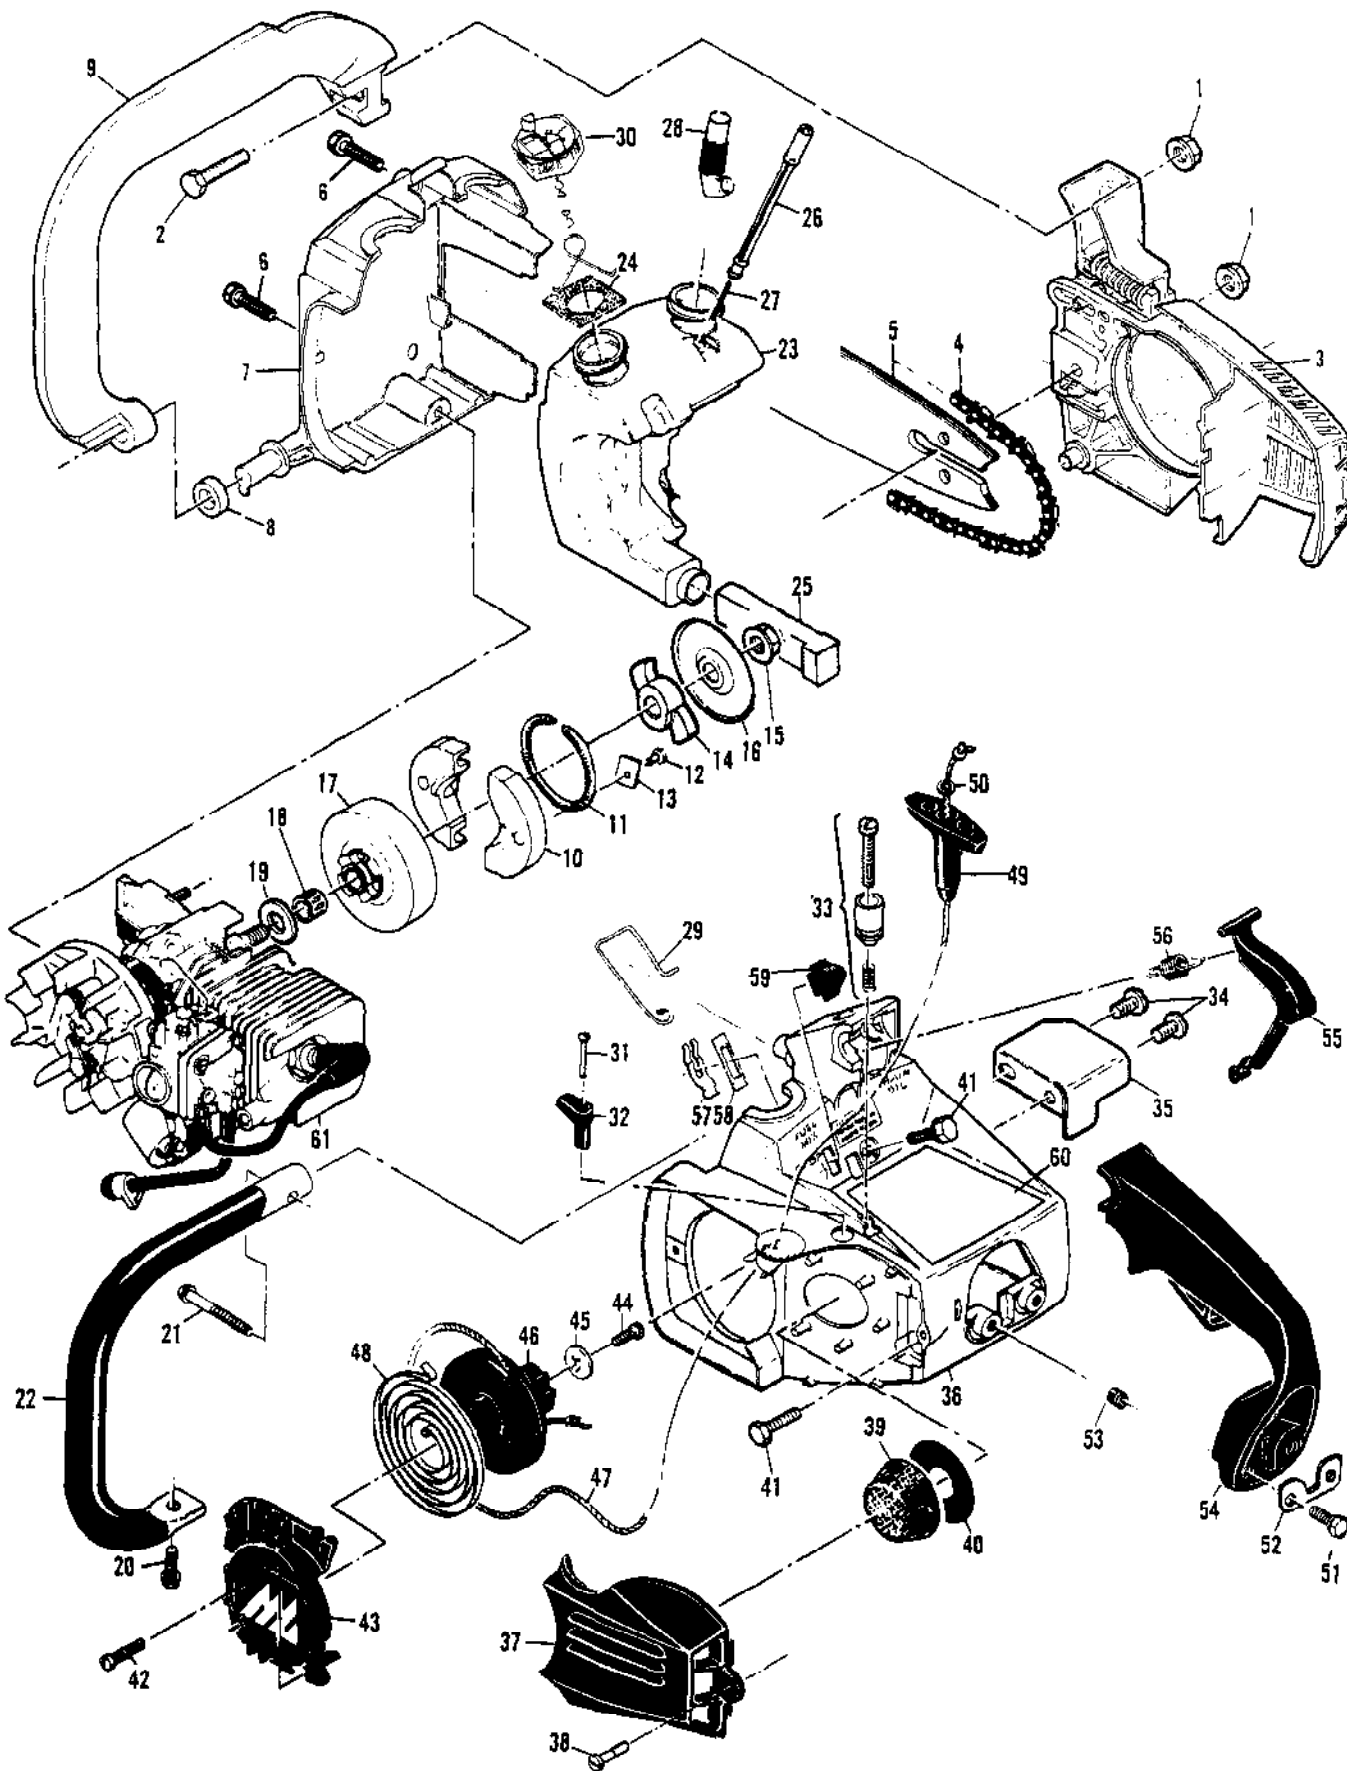

Ref #	Part Number	Qty	Description
1	216256	2	Nut - Hx 1/4-28
2	216276	1	Screw - Hx 1/4-28 x 3/4
3			CHAIN BRAKE Asy See "Chain Break Assembly" illustration and parts list.
4			Chain Asy See "Bar & Chain Combination" parts list.
5			Bar See "Bar & Chain Combination Assembly" parts list.
6	110639	2	Screw - Hx hd 12-24 x 1
7	214718	1	Cover - Fuel & Oil tank
8	93194A	1	Washer - Rubber
9	92479	1	Lever - Handguard
10	213278	1	Kit - Clutch
11	93608	1	Spring Assembly
12	110957	2	Rivet
13	85064	2	Plate
14	94247	1	Kit - Rotor
15	94244	1	Nut - Clutch
16	94243	1	Plate - Dust
17	214390	1	Drum/Spkt/Brng Assembly
18	91222	1	Kit - Needle bearing
19	215259	1	Washer - Sprocket
20	110953	1	Screw - Hx hd 12-24 x 5/8
21	110686	1	Screw - Hx hd 13-16 x 2
22	214505	1	Frame & Grip Assembly
23	216715	1	Fuel & Oil Tank Asy
24	91148	1	Seal - Fuel Vent
25	84956	1	Pickup - Fuel
26	213906	1	Piston - Manual Oiler
27	83946	1	Spring - Piston
28	85557	1	Body - Oiler
29	84611	1	Rod - Manual Oiler
30	216668	2	Cap - Fuel & Oil (unvented)
31	110672	1	Screw - Oval hd 4-40 x 1
32	83870	1	Knob - Choke
33			Throttle Latch Asy See "Carburetor Assembly Walbro MDC 16" and "Powerhead Assembly" illustration and parts list.
34	110807	2	Screw - Pan hd 8-32 x 5/16
35	93290	1	Deflector - Sawdust
36	214987	1	Shroud
37	91853		Cover - Air cleaner
38	91796	1	Screw - Air cleaner
39	91460	1	Filter - Air
40	84918	1	Washer - Air seal
41	110953	3	Screw - Hx hd 12-24 x 5/8
42	110959	1	Screw - Hx hd 8-32 x 1/2
43	90425	1	Cover - Starter
44	110041	1	Screw - Pan hd 8-32 x 1/2
45	68497	1	Washer - Special
46	213261	1	Drum/Rope Assembly
47	83203	1	Rope - Starter
48	83078	1	Spring - Rewind
49	91255	1	Kit - Starter handle
50	105490	1	Washer - Starter handle