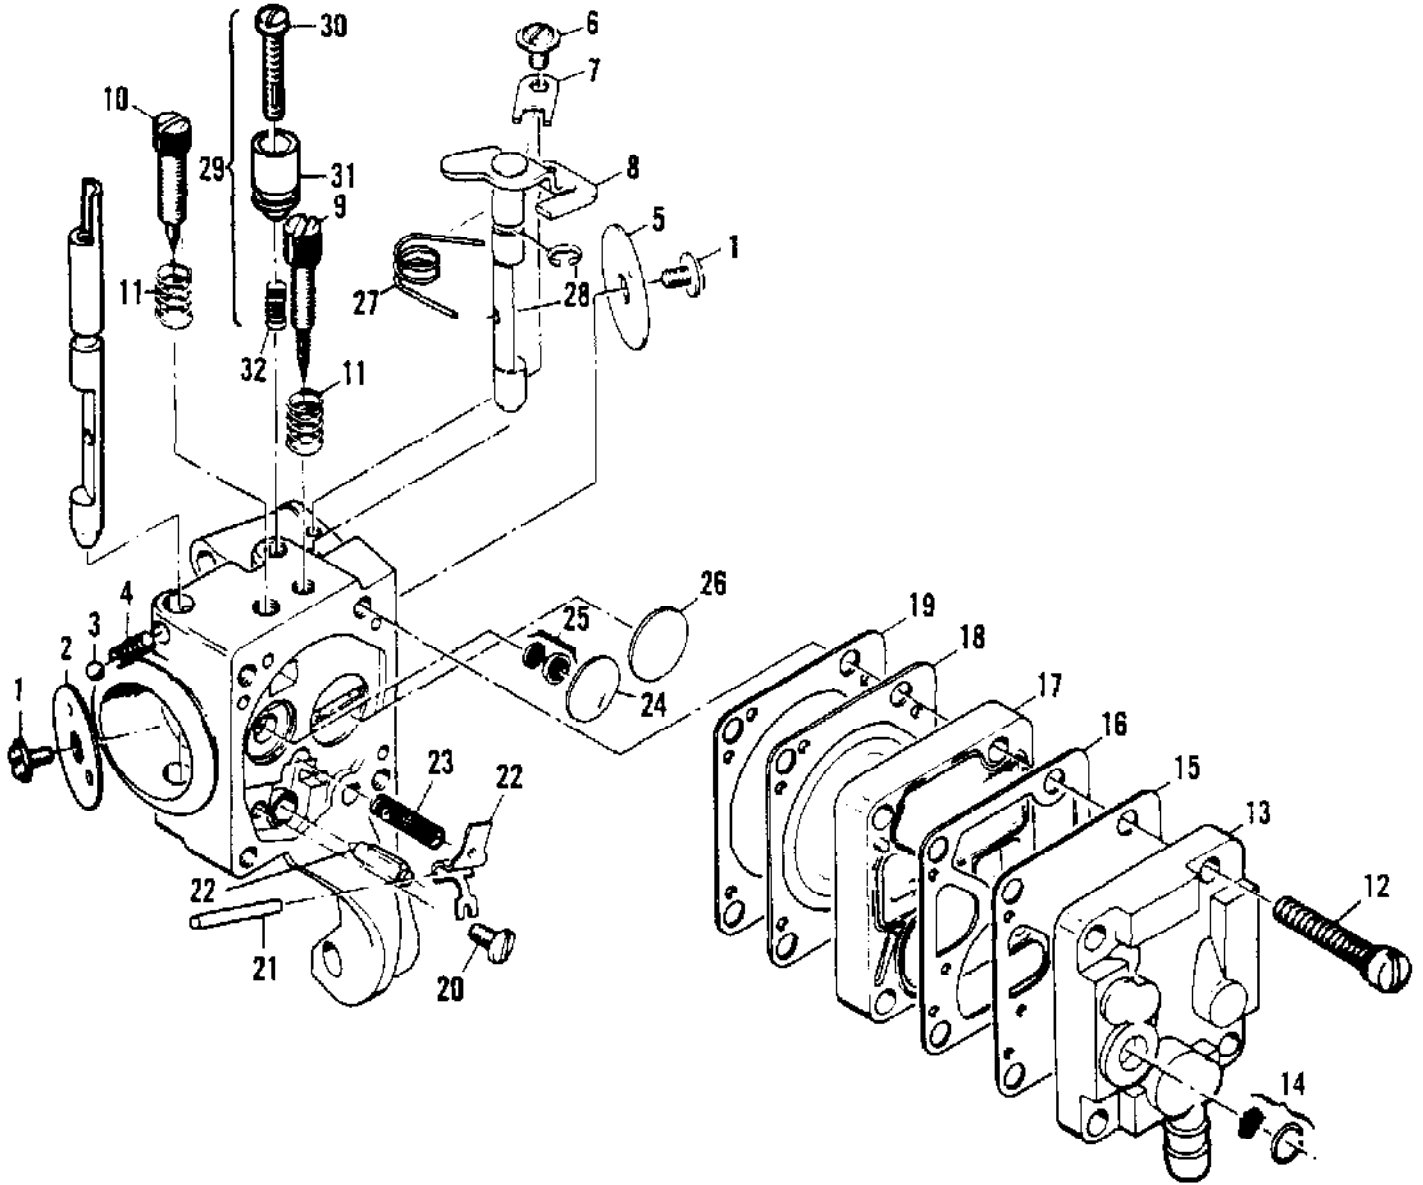

Ref #	Part Number	Qty	Description
	2140828	1	Carburetor Asy - Walbro MDC 16
	214082	1	Carburetor Asy - Walbro MDC 15
1		2	Screw - Plate
2		1	Plate - Choke
3		1	Hall - Choke friction
4		1	Spring - Choke friction
5		1	Plate - Throttle
6		1	Screw - Clip
7		1	Clip - Throttle shaft
8		1	Shaft Asy - Throttle
9	86446	1	Needle - Idle
10	86447	1	Needle - High speed
11	67502	2	Spring - Needle
12		4	Screw Asy - Body
13		1	Cover Asy - Pump
14	85629	1	Kit - Vent screen
15	68563	1	Diaphragm - Fuel pump
16	85035	1	Gasket - Pump diaphragm
17		1	Body - Fuel pump
18	85036	1	Diaphragm - Metering
19	85034	1	Gasket - Diaphragm
20	67500	1	Screw - Lever pin
21	67508	1	Pin - Lever
22	85059	1	Kit - Needle & Lever
23	68567	1	Spring - Lever
24	68559	1	Plug - Welsh 7/16
25	83758	1	Kit - Check valve
26	68560	1	Plug - Welsh 1/2
27		1	Spring - Throttle return
28		1	Ring - Retaining
29	93437	1	Latch Asy - Throttle
30		1	Screw - Long lock
31		1	Latch - Throttle
32		1	Spring - Compression
	216731		Repair Kit
	216727		Gasket/Diaphragm
	216725		Needle Kit