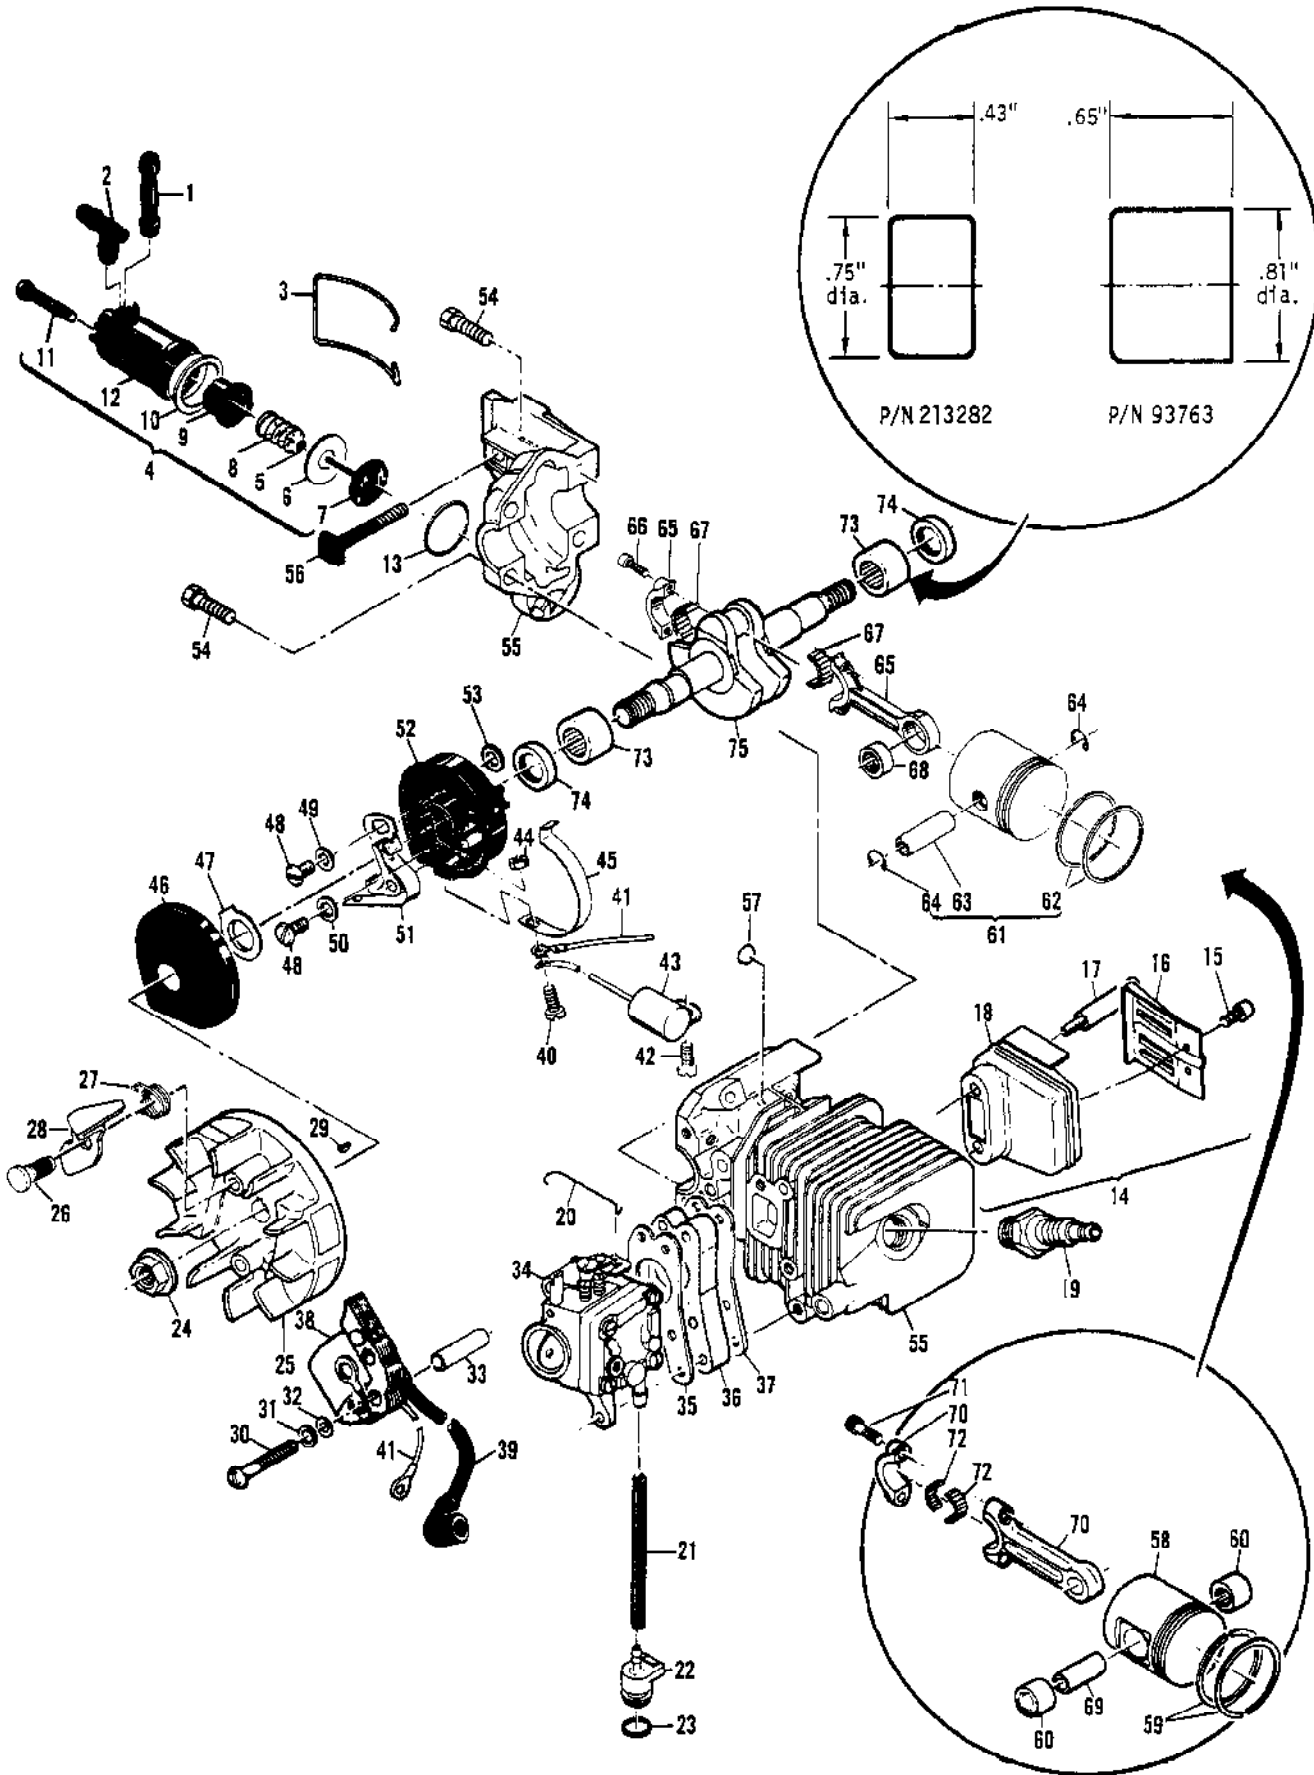

| Ref # | Part Number | Qty | Description                |
|-------|-------------|-----|----------------------------|
|       | 216417      |     | CHAIN BRAKE Assembly       |
| 1     | 111047      | 1   | Screw Pan hd 8-32 x 5/8    |
| 2     | 94709       | 1   | Band - Brake               |
| 3     | 215758      | 1   | Kit - Latch                |
| 4     |             | 1   | Spring - Compression       |
| 5     | 93602       | 1   | Pivot - Latch              |
| 6     | 92482       | 1   | Pivot - Lever              |
| 7     | 214375      | 1   | Lever Assembly - Actuating |
| 8     | 92867       | 1   | Lever                      |
| 9     | 213907      | 1   | Pin - Roller               |
| 10    | 214368      | 1   | Bearing - Roller           |
| 11    | 90658       | 1   | Screw - Adjusting          |
| 12    | 110907      | 1   | Ring - Retaining           |
| 13    | 84929       | 1   | Nut - Bar adjusting        |
| 14    | 216437      | 1   | Housing - Brake            |

| Ref # | Part Number | Qty | Description  |
|-------|-------------|-----|--|
| 51    | 110953      | 2   | Screw - Hx hd 12-24 x 5/8  |
| 52    | 84520A      | 1   | Plate - Washer   |
| 53    | 84519       | 2   | Sleeve - Handle  |
| 54    | 94896       | 1   | Kit - Handle   |
| 55    | 93869       | 1   | Trigger - Throttle   |
| 56    | 83940       | 1   | Spring - Trigger   |
| 57    | 83935       | 1   | Contact - Switch   |
| 58    | 83936       | 1   | Protector - Switch   |
| 59    | 83934       | 1   | Button - Switch  |
| 60    | 95202       | 1   | Plate - Name (MAC 120)   |
| 60    | 95203       | 1   | Plate - Name (MAC 110)   |
| 61    |             |     | Powerhead Assembly See "Powerhead Assembly" illustration and parts list. |