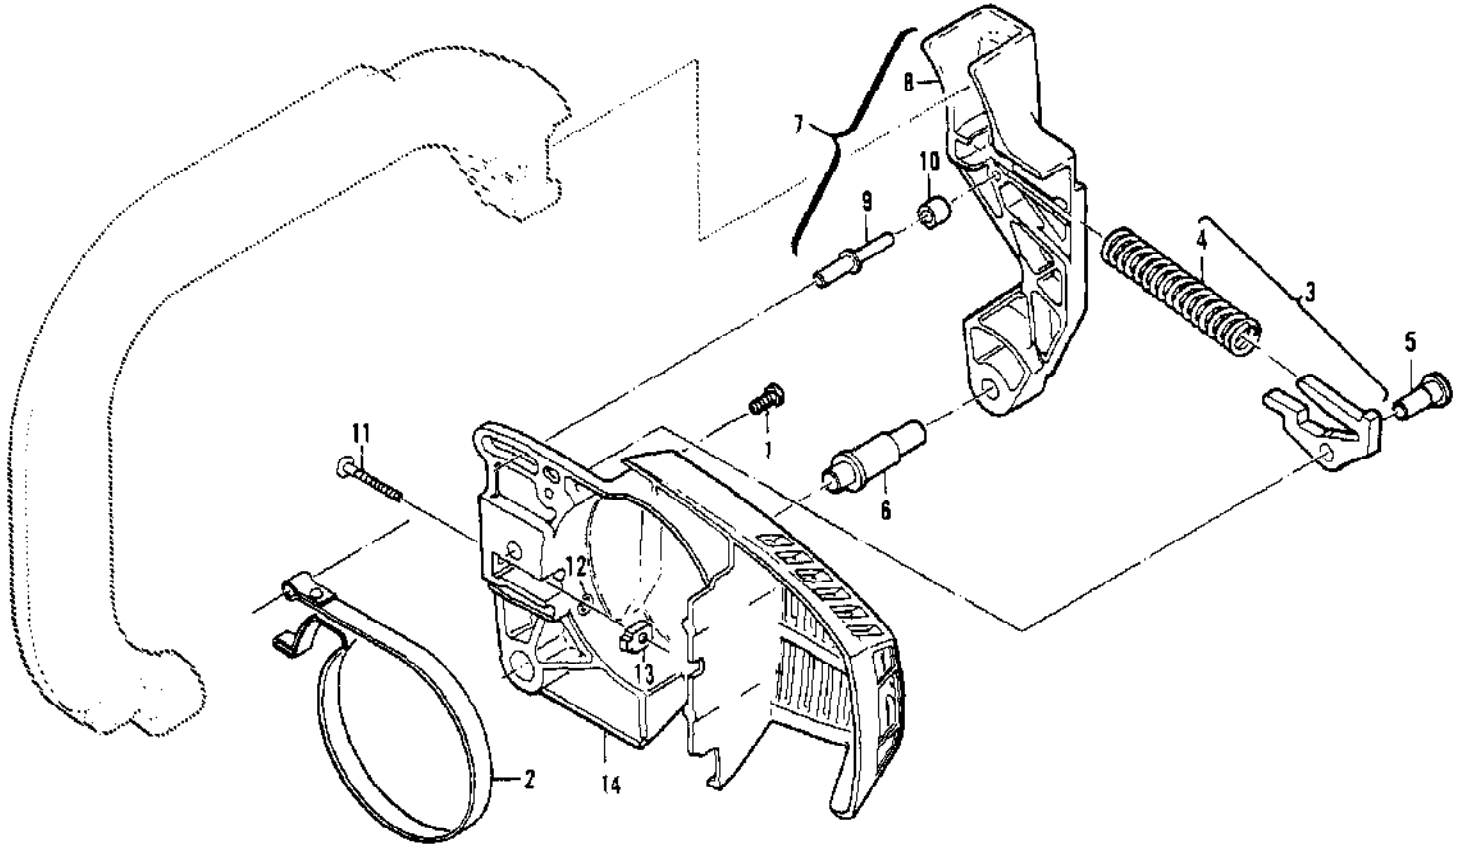

Ref #	Part Number	Qty	Description
	216417		CHAIN BRAKE Assembly
1	111047	1	Screw Pan hd 8-32 x 5/8
2	94709	1	Band - Brake
3	215758	1	Kit - Latch
4		1	Spring - Compression
5	93602	1	Pivot - Latch
6	92482	1	Pivot - Lever
7	214375	1	Lever Assembly - Actuating
8	92867	1	Lever
9	213907	1	Pin - Roller
10	214368	1	Bearing - Roller
11	90658	1	Screw - Adjusting
12	110907	1	Ring - Retaining
13	84929	1	Nut - Bar adjusting
14	216437	1	Housing - Brake