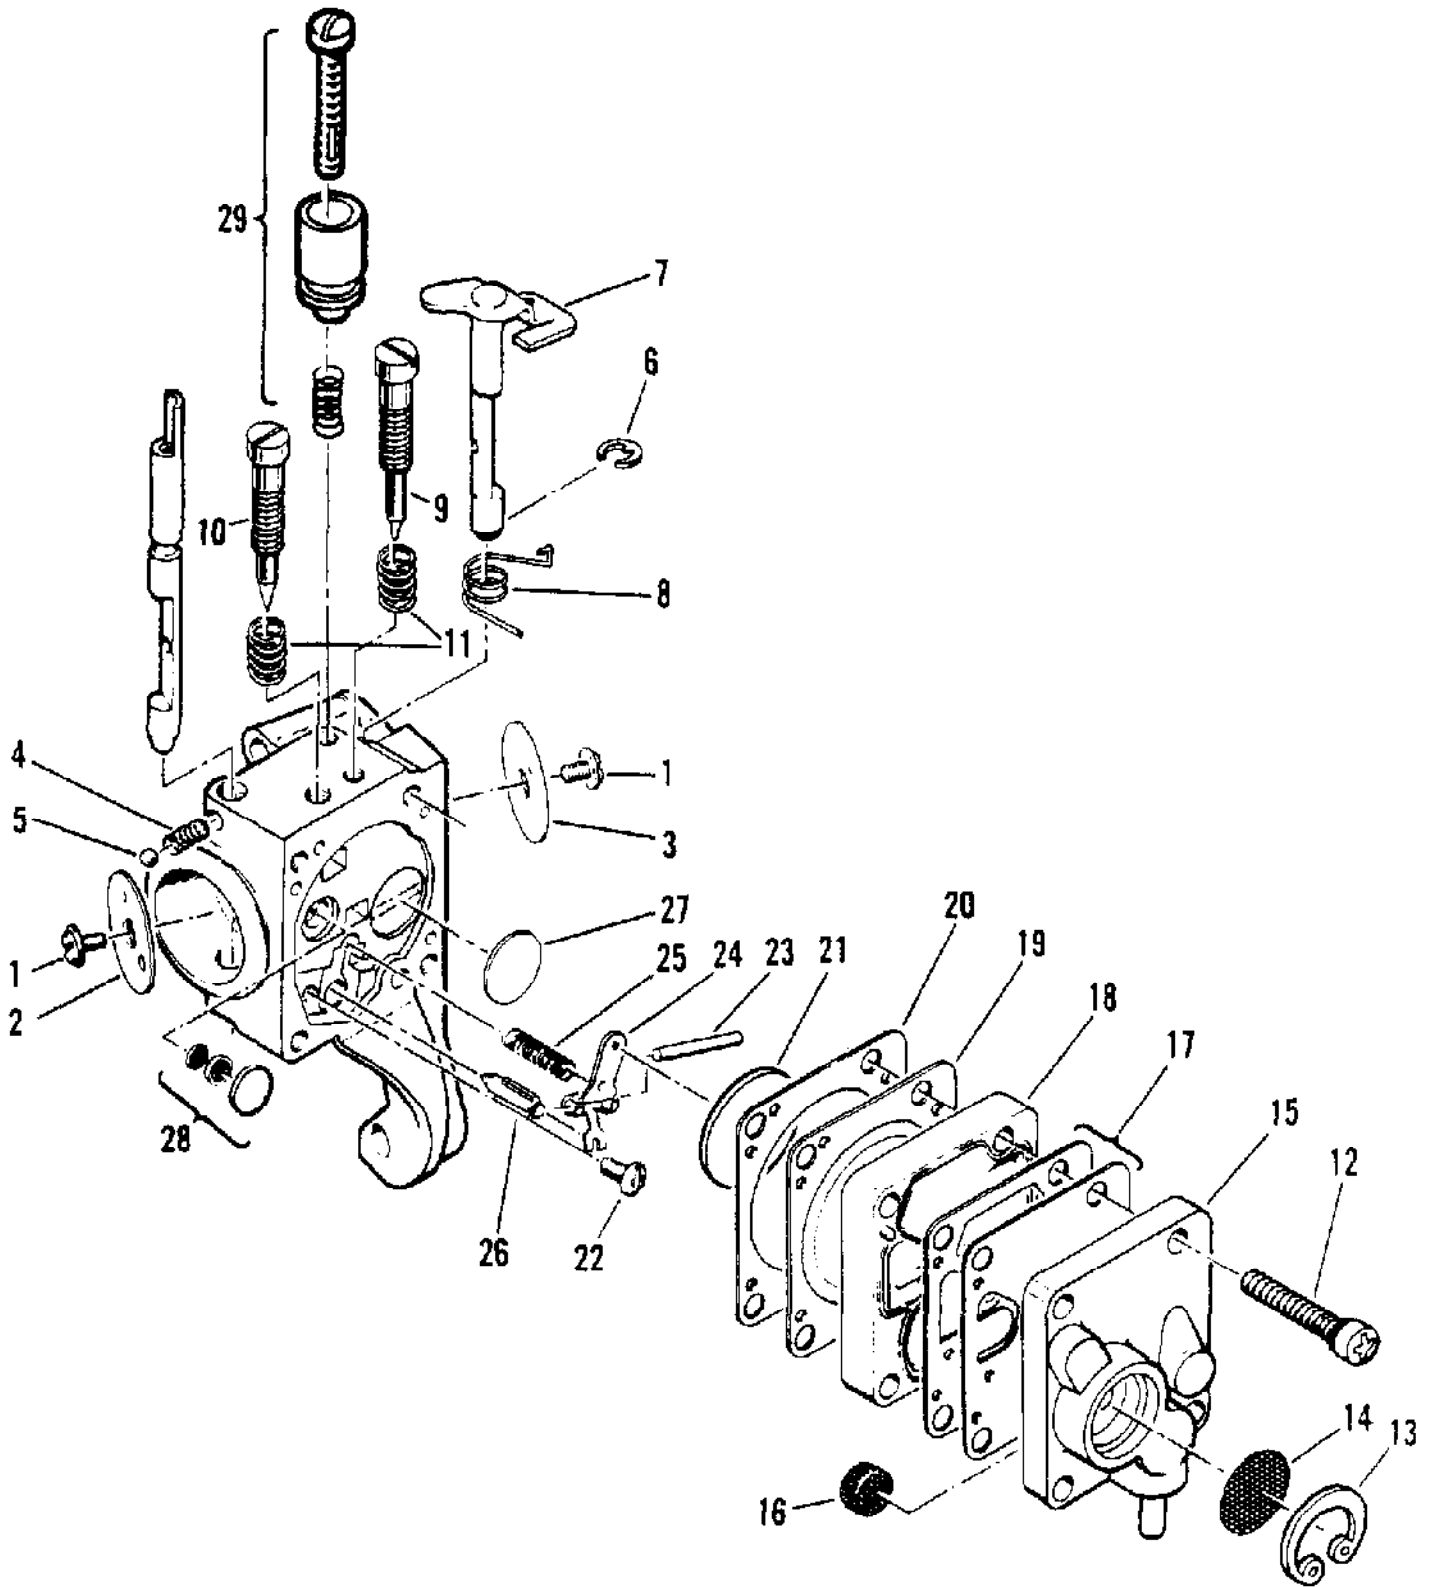

Ref #	Part Number	Qty	Description
	214082A	1	Carburetor Asy - Zama M1 - M7
1		2	Screw - Plate
2		1	Valve - Choke
3			Valve - Throttle
4		1	Spring - Choke
5		1	Ball - Friction
6		1	"E" Ring
7		1	Shaft Assembly - Throttle
8		1	Spring - Throttle return
9	215275	1	Screw - Idle adjustment
10	215276	1	Screw - Main adjustment
11	91819	2	Spring - Screw
12		4	Screw - Cover
13		1	"C" Ring
14	215284	1	Strainer
15		1	Cover - Pump
16	91820		Screen
17		1	Kit - Pump diaphragm
18	215281	1	Body - Pump
19	215282	1	Diaphragm - Main
20	215280	1	Gasket - Main
21	215277	1	Disk
22	91814	1	Screw
23	91813	1	Pin - Arm
24	215278	1	Arm - Needle valve
25	91811	1	Spring - Arm
26	91810	1	Valve - Needle
27	93951	1	Plug - Welsh
28	215287	1	Valve Asy - Main nozzle
29	93437	1	Latch Assembly - Throttle
	216721		Repair Kit
	216722		Gasket/Diaphragm Kit
	216734		Needle Kit