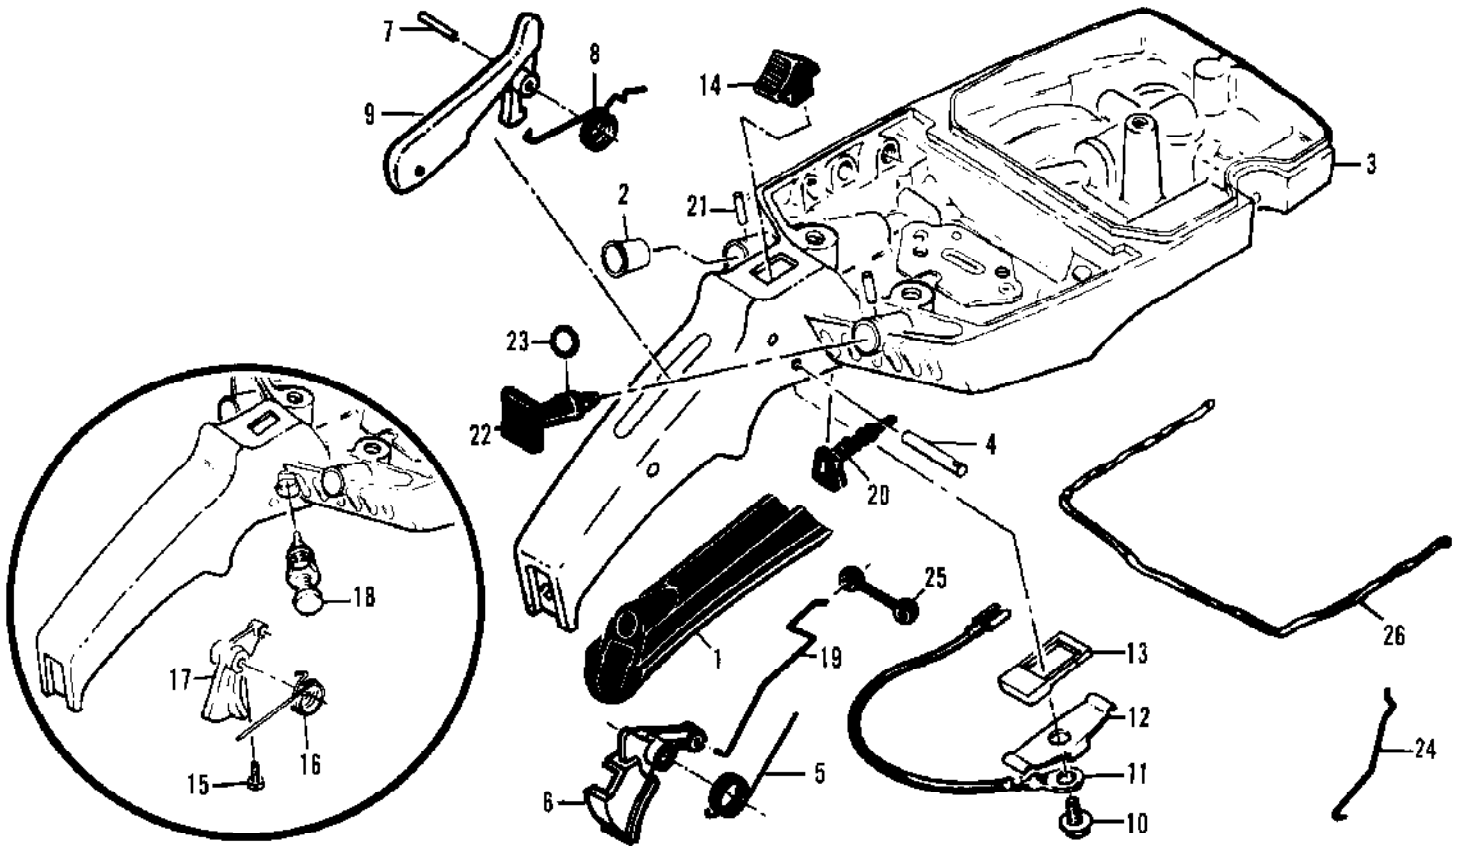

Ref #	Part Number	Qty	Description
1	89320	1	Insert - Handle grip
2	110893	1	Plug - Tapered cap
3	89611A	1	Kit - Fuel Tank/control
3	84183A	1	Kit - Fuel Tank/control
4	110378	1	Pin - Roll 3/16 x 15/16
5	92152	1	Spring - Trigger
6	92151	1	Trigger - Throttle
7	105654	1	Pin - Roll 1/8 x 7/8
8	92154	1	Spring - Trigger release
9	92153	1	Release - Trigger
10	110706	1	Screw - Fil hd 8-18 x 1/2
11	62973A	1	Wire Asy - Stop switch
12	62451	1	Control - Switch
13	62950A	1	Base - Switch
14	68846	1	Button - Switch
15	110668	1	Screw - Fil hd 8-36 x 5/8
16	87178	1	Spring - Throttle return
17	88796	1	Trigger
18	85451	1	Latch Asy - Throttle
19	85107	1	Rod - Throttle
20	68522A	1	Seal - Throttle rod
21	105673	2	Pin - Roll 3/32 x 9/16
22	69041	1	Button - Choke
23	105614	1	"O" Ring
24	69042	1	Rod - Choke
25	69043	1	Snubber - Rod
26	69564	1	Seal - Airbox