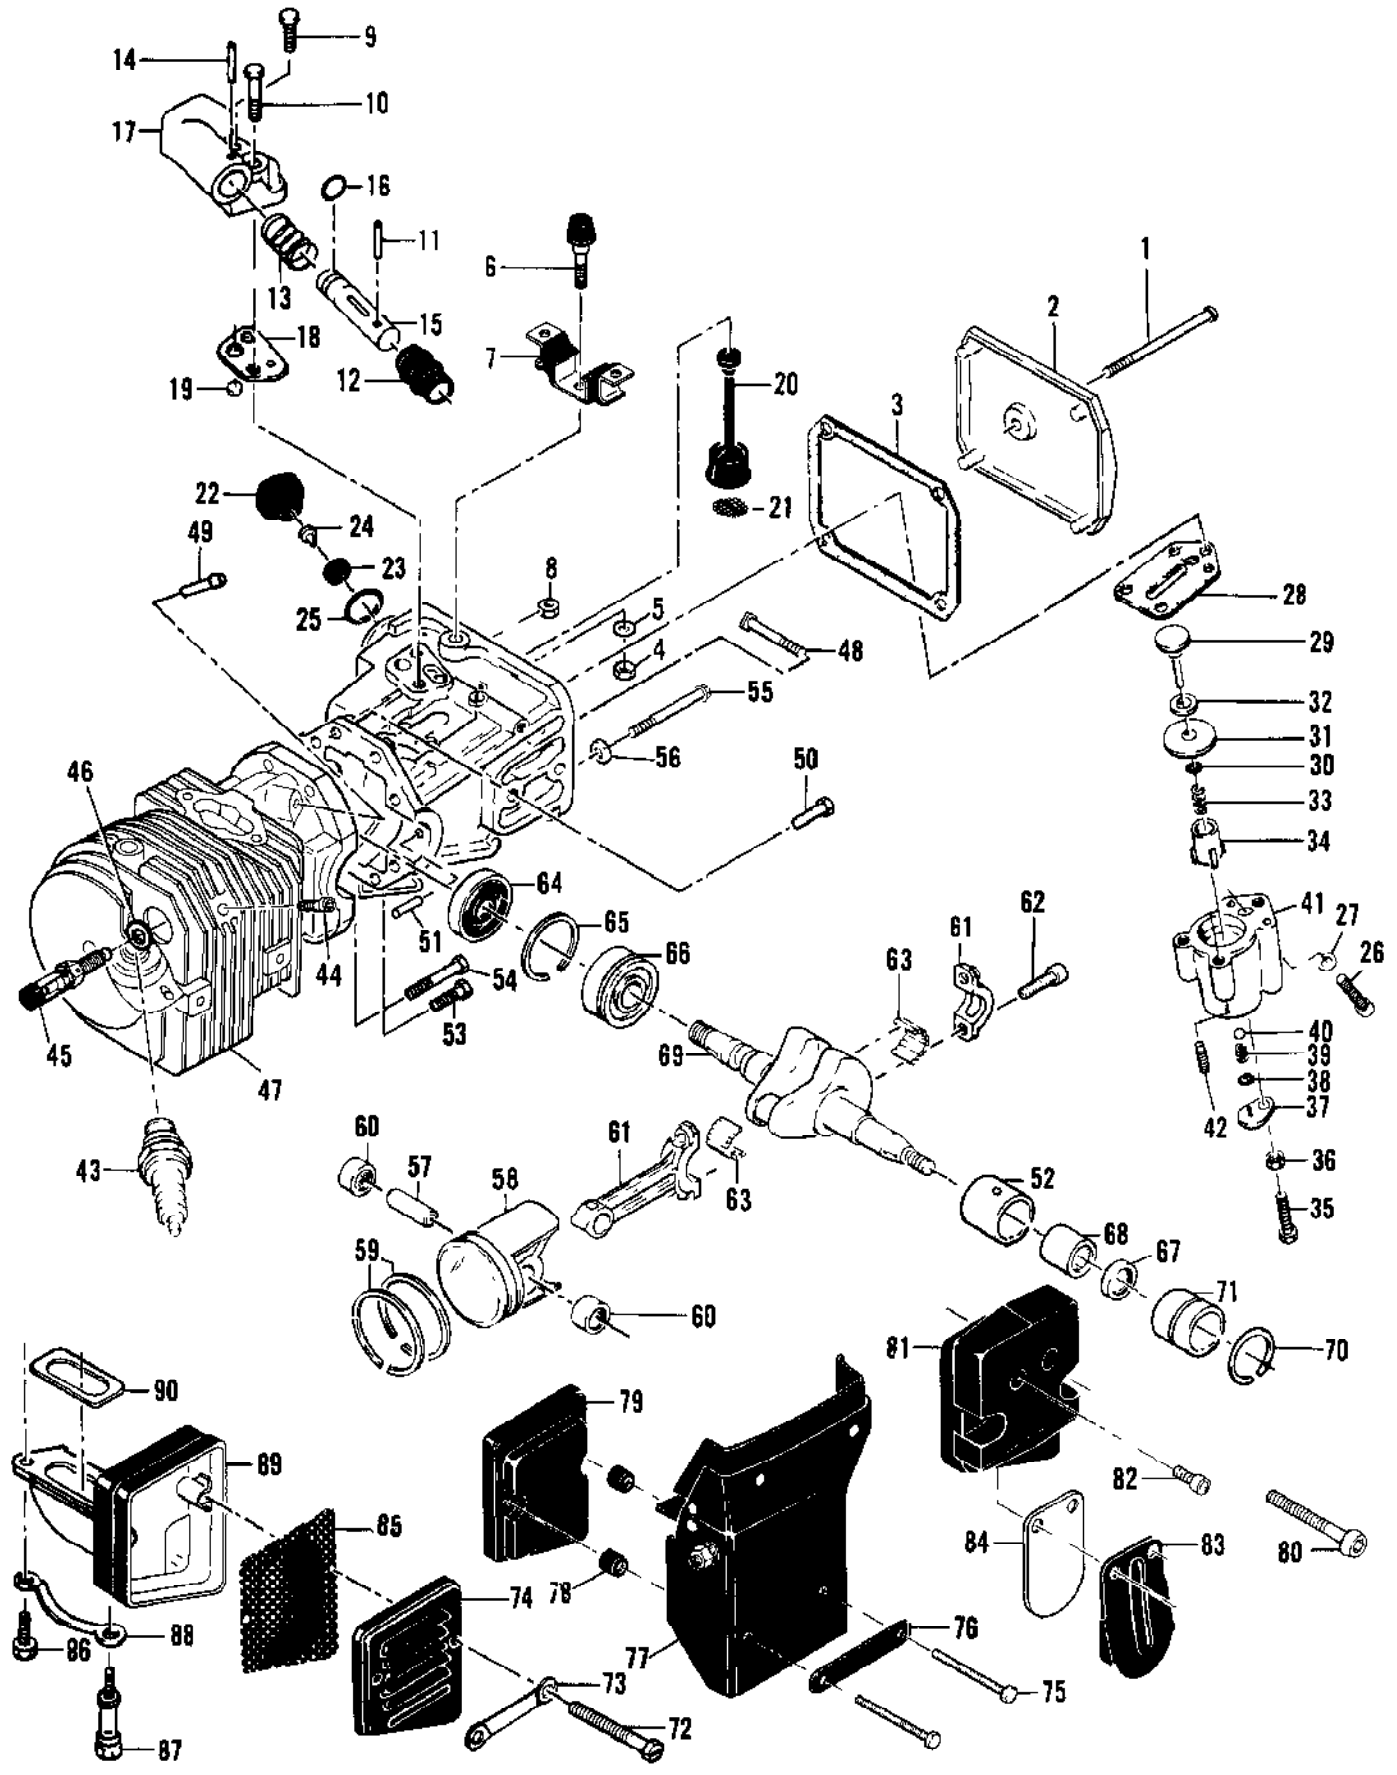

Ref #	Part Number	Qty	Description
1	110291	1	Screw - Pan hd 10-24 x 2-5/8
2	86304	1	Cover - Oil tank
3	86306	1	Gasket - Cover
4	101143	1	Nut - Hex 1/4-20
5	102523	1	Washer - 1/4
6	69832	1	Bumper - Front
7	87813	1	Mount - Front
8	100955	1	Nut - Hex 8-32
9	110623	1	Screw - Fil hd 8-32 x 1/2
10	105245	1	Screw - Fil hd 8-32 x 1 (SEMS)
11	105673	1	Pin - Roll 3/32 x 9/16
12	69586	1	Boot - Plunger
13	69585	1	Spring - Plunger
14	101556	1	Pin - Roll 1/8 x 5/8
15	69584	1	Plunger - Pump
16	101056	1	"O" Ring
17	69582	1	Body - Oil pump
18	62230	1	Gasket - Oil pump
19	62909	1	Valve - Oiler
20	62123B	1	Hose Assy - Oil
21	50506	1	Screen - Hose
22	87270	1	Cap - Oil tank
23	87269	1	Retainer - Valve
24	86402	1	Valve
25	101148	1	"O" Ring
26	110713	1	Screw - Skt hd 10-24 x 7/8
27	24236	1	Washer - Special
28	86188	1	Gasket - Pump
	83786	1	Pump Assy - Pulse
29	60260A	1	Piston Assy - Pump
30	104001	1	"O" Ring
31	86182	1	Ring - Piston
32	60937	1	Washer - Teflon
33	60259	1	Spring - Piston
34	62227	1	Sleeve - Adjustment
35	110386	1	Screw - Hex hd 8-32 x 1
36	100251	1	Nut - Hex 8-32
37	62407	1	Cover - Outlet valve
38	106104	1	"O" Ring
39	62885A	1	Spring - Outlet valve
40	102809	1	Ball - Outlet valve
41	83787	1	Body Assy - Pump
42	110643	1	Screw - Set 8-32 x 7/16
43	63432	1	Spark Plug - AC CS 42T Used on models 600435B, 600435C, 600435D, 600435J and 600435S.
	65408	1	Spark Plug - Ch CJ8 Used on model 600435A.
44	110681	1	Screw - Skt hd 10-24 x 1/4
45	87866	1	Valve - DSP
46	85505	1	Washer - Valve
47	87296	1	Crankcase Assy
48	62065	2	Bolt - Bar mounting
49	69600	1	Nipple - Pulse line
50	110288	2	Screw - Hex hd 8-32 x 3/4
51	110851	1	Pin - Dowel
52	87152	1	Insert - Bearing