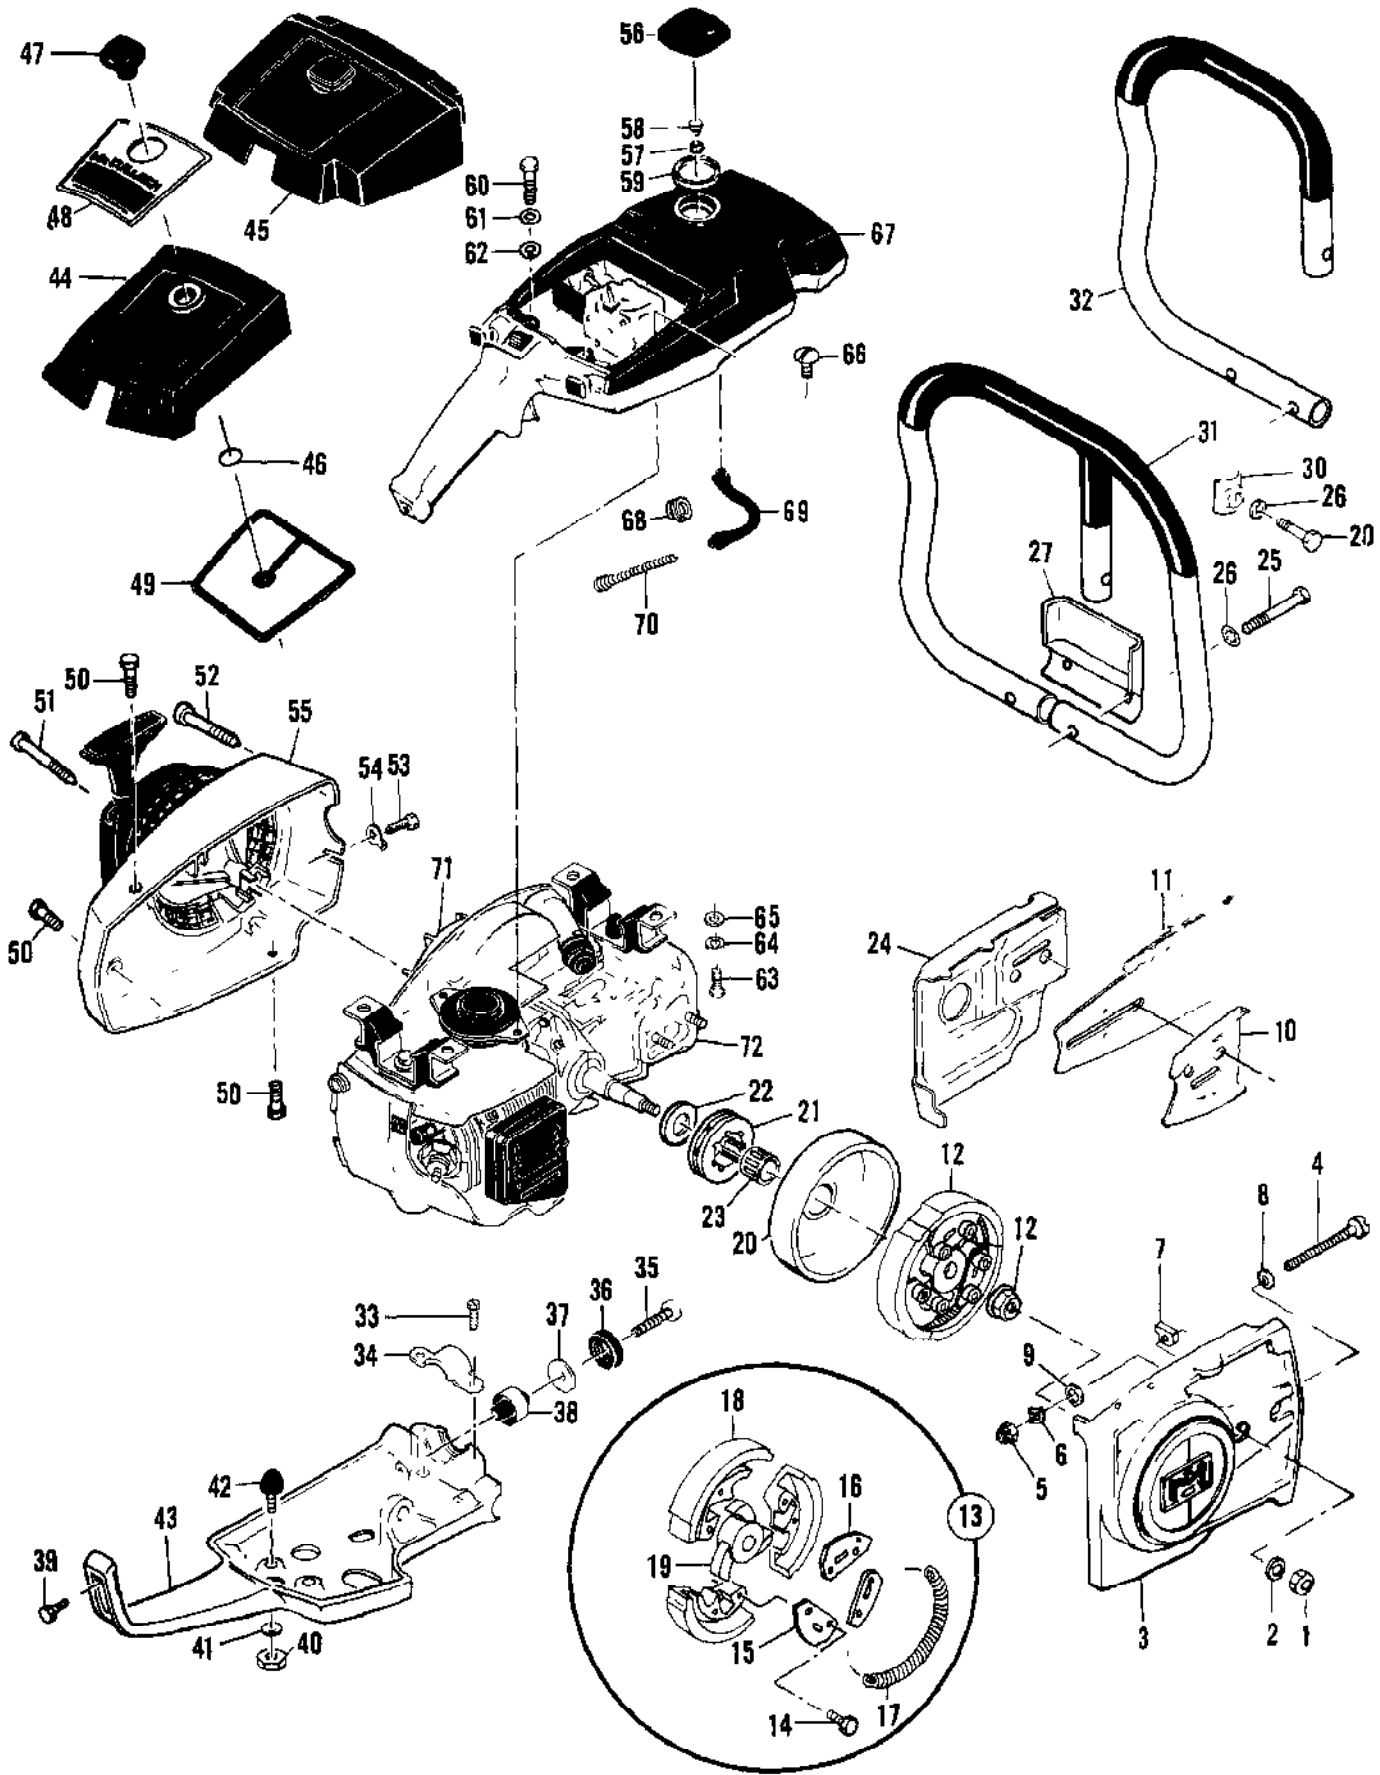

Ref #	Part Number	Qty	Description
1	110454	2	Nut - Hex 5/16-24
2	100440	2	Washer - 5/16
3	84530	1	Clutch Guard Assy
4	102144	1	Screw - Bar adjusting
5	102067	1	Nut - Hex 10-24
6	110387	1	Washer - Wavey
7	100002	1	Washer - #10
8	61705	1	Nut - Bar adjusting
9	110264	1	Washer - 3/16
10	64325	1	Plate - Bar protector
11		1	Bar & Chain Assy
12	110594	1	Nut - Hex 3/8-24 (R.H.)
	86113	1	Nut - Hex 3/8-24 (L.H.)
13	86464	1	Clutch Assy
14	110850	6	Screw - Hex hd 8-32 x 1/2
15	85363	2	Plate - Retainer
16	86409	1	Plate Assy - Retainer
17	86079	1	Spring - Clutch
18	86465	3	Shoe - Clutch
19	85397	1	Rotor - Clutch
20	86394		Drum - Clutch
21	86344		Sprocket (7-T .375) See models 600435B, C, D, J, S. Part numbers which have changed since the previous printing of the illustrated parts list covering these saws, are indicated by a dash (-) preceding the new part number.
	86144		Sprocket (7-T .404) See model 600435A. Part numbers which have changed since the previous printing of the illustrated parts list covering these saws, are indicated by a dash (-) preceding the new part number.
22	86395	1	Washer - Sprocket
23	110330	1	Bearing - Sprocket
24	84978	1	Shield - Sawdust
25	102433	2	Screw - Hex hd 10-24 x 1-5/8
26	101194	2	Lockwasher - #10
27	84798	1	Clamp - Frame
28	102130	1	Screw - Hex hd 1/4-20 x 1-1/2
29	100153	1	Lockwasher - 1/4
30	63484	1	Clamp - Frame
31	84571	1	Frame & Grip Assy See models 600435C, D, A
32	87733	1	Frame & Grip Assy See models 600435B, J, S. Part numbers which have changed since the previous printing of the illustrated parts list covering these saws, are indicated by a dash (-) preceding the new part number.
33	104950	2	Screw - Hex hd 10-24 x 5/8 (SEMS)
34	83819	1	Clamp - Lower mount
35	110679	1	Screw - Hex hd 1/4-20 x 2
36	84661	1	Grommet
37	110845	1	Washer - 1/4
38	85898	1	Mount - Lower
39	101977	1	Screw - Fil hd 1/4-20 x 3/4
40	105367	2	Nut - Hex 10-24