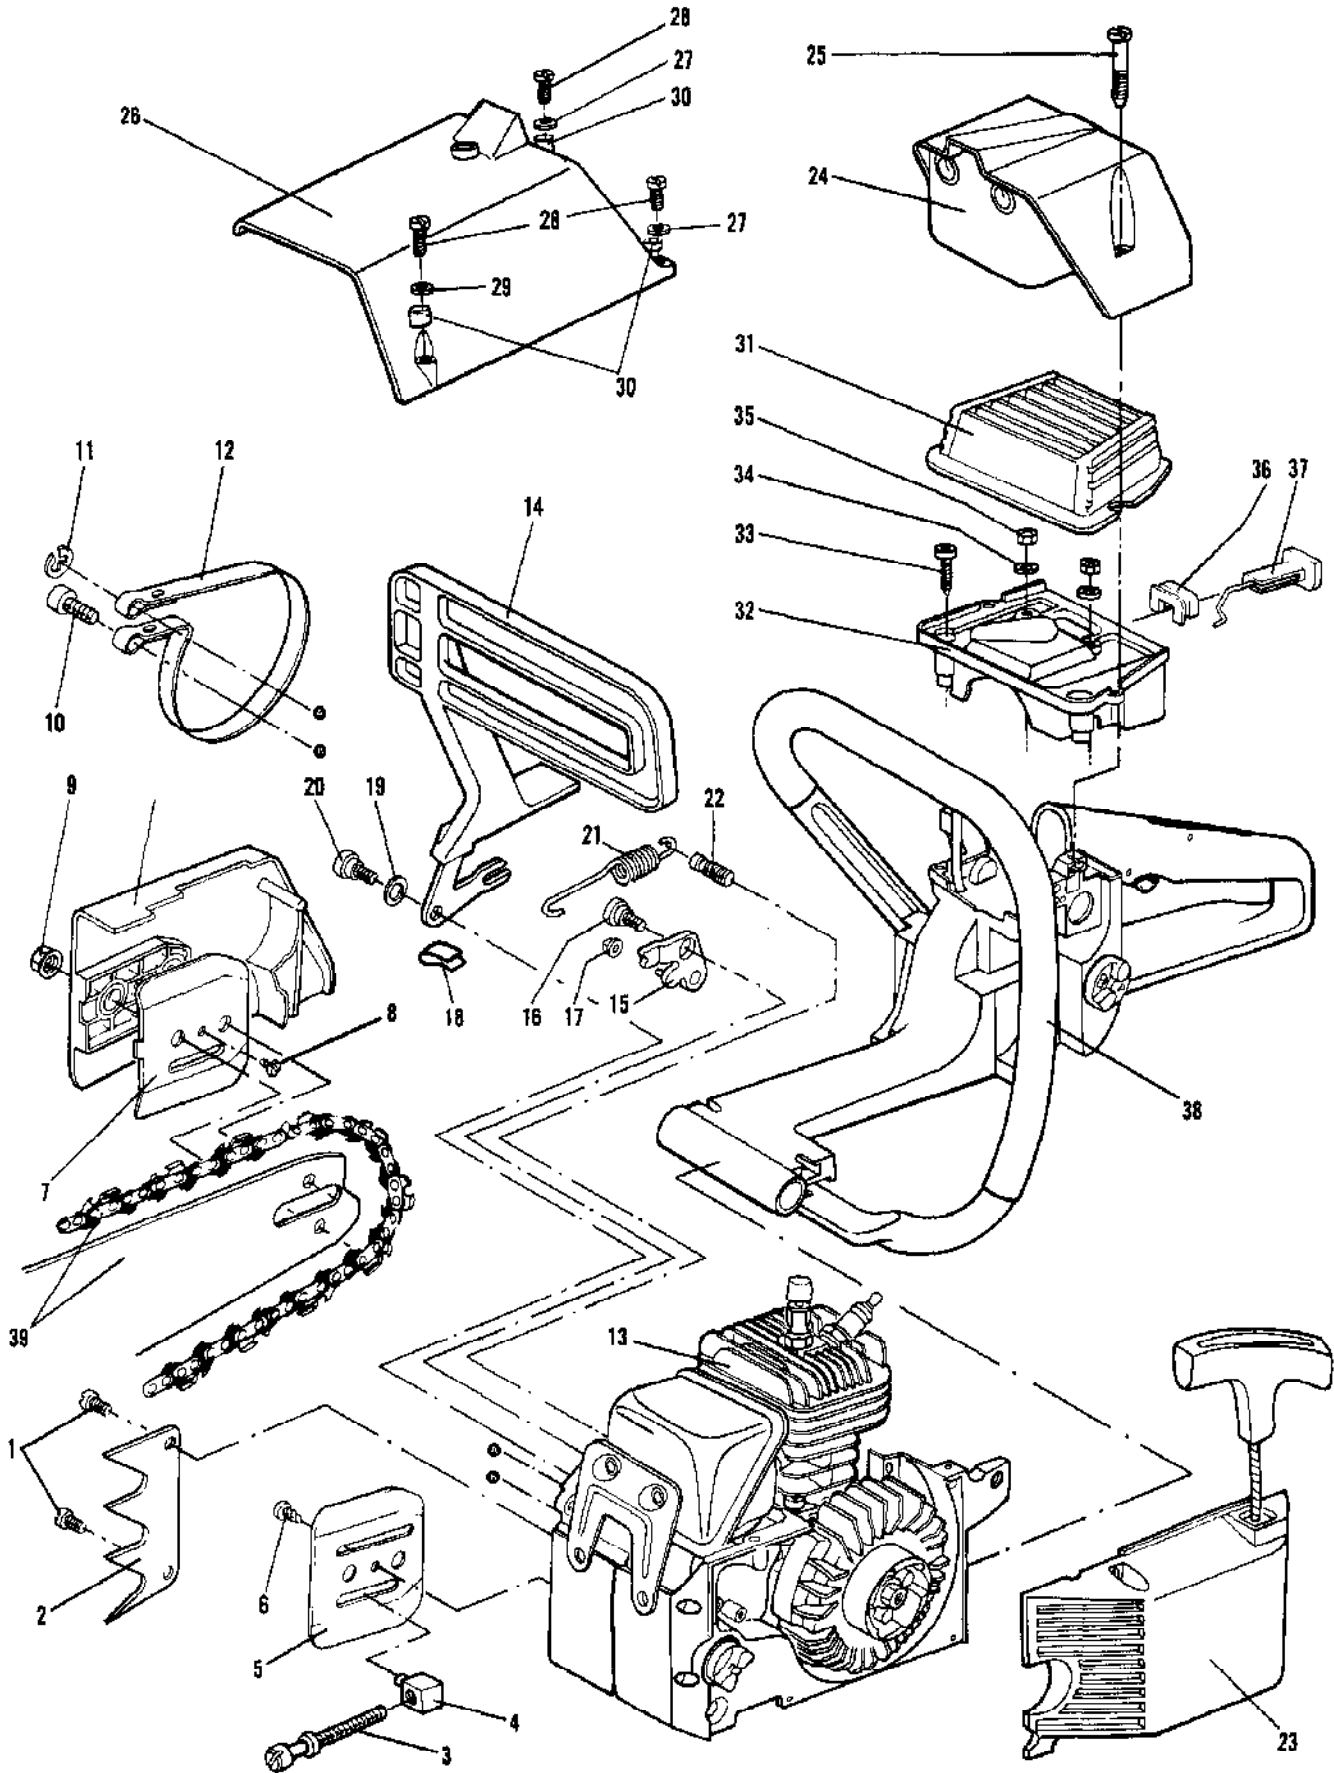

Ref #	Part Number	Qty	Description
1	229283	2	Screw M5 x 10 (15-20 in. lbs.)
2	229448	1	Spike - Bucking
3	229508	1	Screw - Bar Adjusting
4	229507	1	Nut - Bar Adjusting
5	229516	1	Plate - Bar
6	229406	1	Brake Housing
7	229517	1	Plate - Bar
8	229536	2	Screw
9	218042	2	Nut Flange M8
10	236527	1	Screw (80-90 in. lbs. Torque)
11	218079	1	Ring - Retaining
12	229511	1	Band - Brake
13			Powerhead See "Powerhead Assembly" illustration and parts list.
14	229410	1	Lever - Brake
15	229509	1	Latch Asy - Chain Brake
16	229510	1	Screw (80-90 in. lbs. Torque)
17	218956	1	Slider
18	229514	1	Spring
19	218679	1	Washer - Spring
20	229510	1	Screw (80-90 in. lbs. Torque)
21	217440	1	Spring - Chain Brake
22	229512	1	Holder - Spring
23			Starter Assembly See "Starter Assembly" illustration and parts list.
24	229537	1	Cover - Air Filter
25	229163	2	Screw - M5 x 30
26	229980	1	Cover - Engine
27	235248	2	Washer
28	229712	3	Screw M5 x 16 (15-20 in. lbs. Torque)
29	235248	1	Washer
30	229285	3	Spacer
31	229403	1	Filter - Air
32	229401	1	Air Filter Box
33	235205	2	Screw
34	235248	2	Washer
35	235216	2	Nut - M5
36	229380	1	Shield
37	229377	1	Choke Knob
38			Mainframe Assembly See "Mainframe Assembly" illustration and parts list.
39			Bar/Chain See "Bar And Chain Information" illustration and parts list.