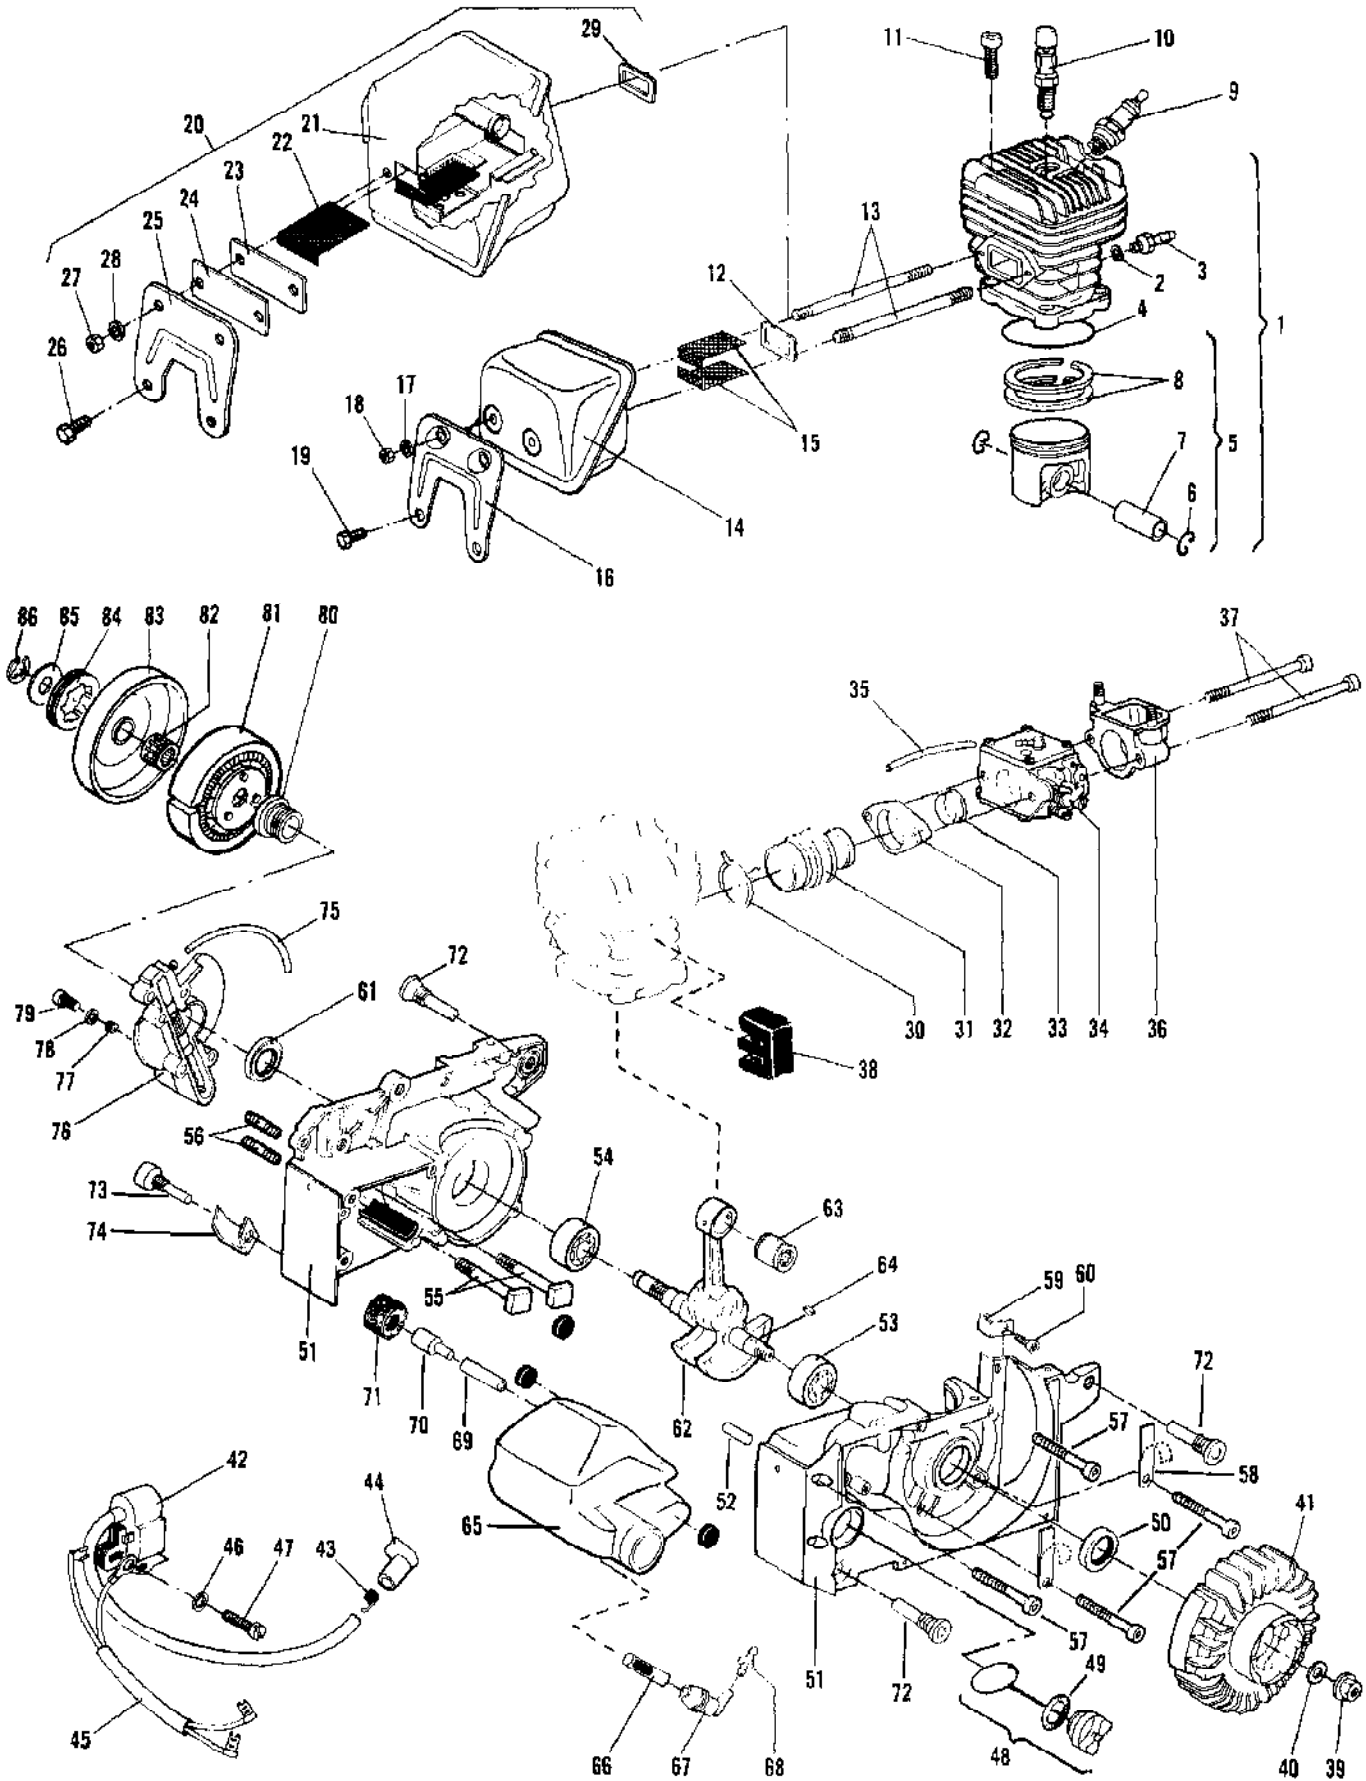

Ref #	Part Number	Qty	Description
1	229283	2	Screw M5 x 10 (15-20 in. lbs.)
2	229448	1	Spike - Bucking
3	229508	1	Screw - Bar Adjusting
4	229507	1	Nut - Bar Adjusting
5	229516	1	Plate - Bar
6	229406	1	Brake Housing
7	229517	1	Plate - Bar
8	229536	2	Screw
9	218042	2	Nut Flange M8
10	236527	1	Screw (80-90 in. lbs. Torque)
11	218079	1	Ring - Retaining
12	229511	1	Band - Brake
13			Powerhead See "Powerhead Assembly" illustration and parts list.
14	229410	1	Lever - Brake
15	229509	1	Latch Asy - Chain Brake
16	229510	1	Screw (80-90 in. lbs. Torque)
17	218956	1	Slider
18	229514	1	Spring
19	218679	1	Washer - Spring
20	229510	1	Screw (80-90 in. lbs. Torque)
21	217440	1	Spring - Chain Brake
22	229512	1	Holder - Spring
23			Starter Assembly See "Starter Assembly" illustration and parts list.
24	229537	1	Cover - Air Filter
25	229163	2	Screw - M5 x 30
26	229980	1	Cover - Engine
27	235248	2	Washer
28	229712	3	Screw M5 x 16 (15-20 in. lbs. Torque)
29	235248	1	Washer
30	229285	3	Spacer
31	229403	1	Filter - Air
32	229401	1	Air Filter Box
33	235205	2	Screw
34	235248	2	Washer
35	235216	2	Nut - M5
36	229380	1	Shield
37	229377	1	Choke Knob
38			Mainframe Assembly See "Mainframe Assembly" illustration and parts list.
39			Bar/Chain See "Bar And Chain Information" illustration and parts list.

Ref #	Part Number	Qty	Description
1	229375	1	Front Handle
2	229562	2	Screw - Self Tapping
3	229561	2	Screw M5 x 16
4	229524	2	Nut M5
5	229722	1	Kit - Handle/Tank
6	228913	1	Trigger - Throttle
7	228922	1	Trigger - Safety
8	93771	1	Spring - Throttle
9	229520	1	Linkage - Throttle
10	229541	1	Pin
11	229542	1	Pin
12	228277	1	Switch - Ignition
13	235675	1	Fuel Tank Grommet
14	229719	1	Fuel Hose
15	218895	1	Filter - Fuel
16	218260	1	Vent Assembly
17	229716	1	Breather Pipe O/T
18	235673	1	Screw - Fuel Line Vent
19	229524	1	Nut
20	229981	4	Mount Assembly
21		4	A/V Mount Not available separately
22		4	A/V Bushing Not available separately
23	229741	1	Low Repair Plate
24	229663	1	Cap - Fuel Mix
25	235510	1	O-Ring