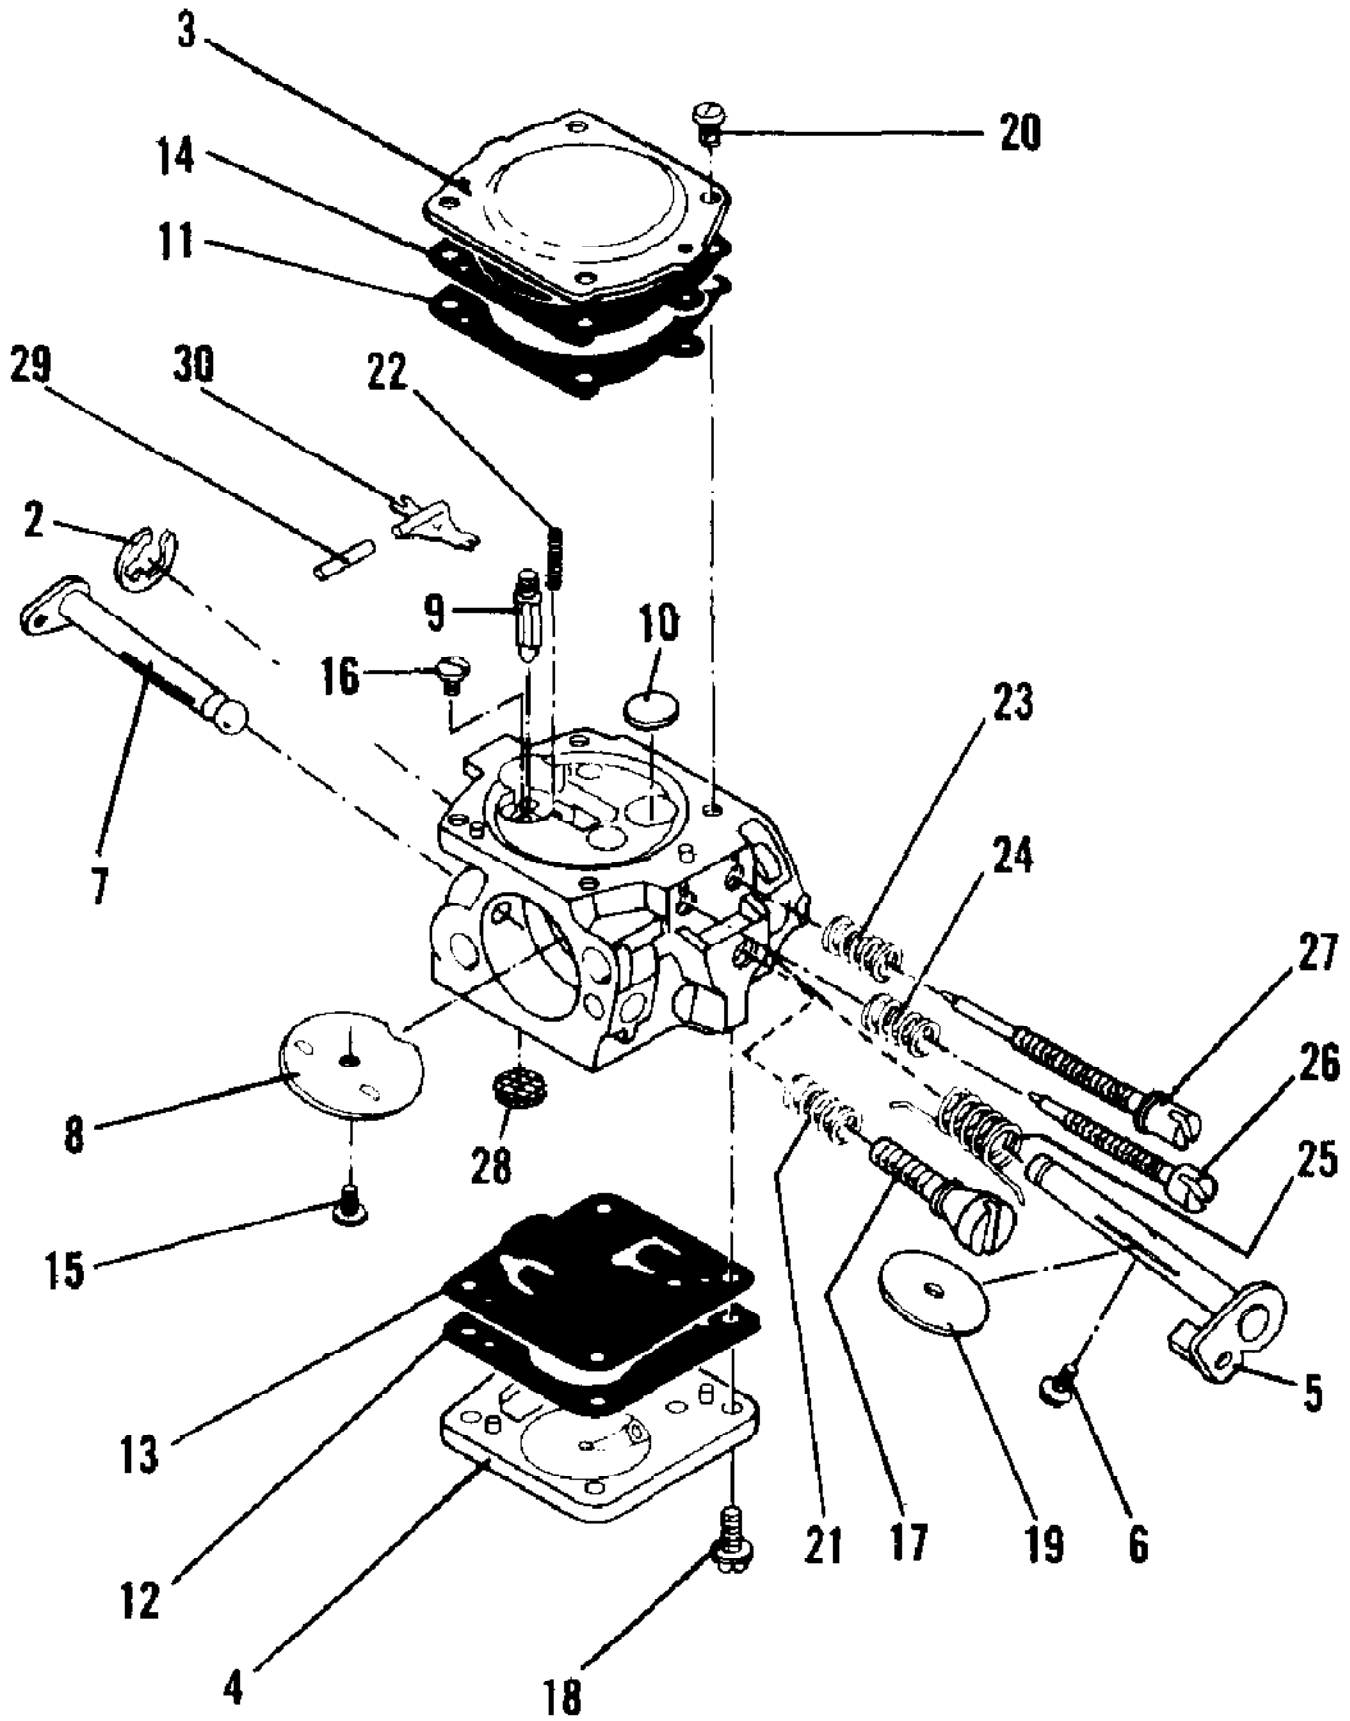

No  
Diagram  
Available  
  
Parts List  
Only

Ref #	Part Number	Qty	Description
	94074-05		Bar - 16" Sprocket Tip Not available separately
	93778-05		Bar - 20" Sprocket Tip Not available separately
	86846-05		Bar - 24" Sprocket Tip Not available separately
	218839-12		Chain - PMR370GLX 60CL Not available separately
	218069-12		Chain - PMR370GLX 70CL Not available separately
	218070-12		Chain - PMR370GLX 81CL Not available separately
	219131-00		File Plate Not available separately
	214217-00		Round File Not available separately

Ref #	Part Number	Qty	Description
1	229283	2	Screw M5 x 10 (15-20 in. lbs.)
2	229448	1	Spike - Bucking
3	229508	1	Screw - Bar Adjusting
4	229507	1	Nut - Bar Adjusting
5	229516	1	Plate - Bar
6	229406	1	Brake Housing
7	229517	1	Plate - Bar
8	229536	2	Screw
9	218042	2	Nut Flange M8
10	236527	1	Screw (80-90 in. lbs. Torque)
11	218079	1	Ring - Retaining
12	229511	1	Band - Brake
13			Powerhead See "Powerhead Assembly" illustration and parts list.
14	229410	1	Lever - Brake
15	229509	1	Latch Asy - Chain Brake
16	229510	1	Screw (80-90 in. lbs. Torque)
17	218956	1	Slider
18	229514	1	Spring
19	218679	1	Washer - Spring
20	229510	1	Screw (80-90 in. lbs. Torque)
21	217440	1	Spring - Chain Brake
22	229512	1	Holder - Spring
23			Starter Assembly See "Starter Assembly" illustration and parts list.
24	229537	1	Cover - Air Filter
25	229163	2	Screw - M5 x 30
26	229980	1	Cover - Engine
27	235248	2	Washer
28	229712	3	Screw M5 x 16 (15-20 in. lbs. Torque)
29	235248	1	Washer
30	229285	3	Spacer
31	229403	1	Filter - Air
32	229401	1	Air Filter Box
33	235205	2	Screw
34	235248	2	Washer
35	235216	2	Nut - M5
36	229380	1	Shield
37	229377	1	Choke Knob
38			Mainframe Assembly See "Mainframe Assembly" illustration and parts list.
39			Bar/Chain See "Bar And Chain Information" illustration and parts list.