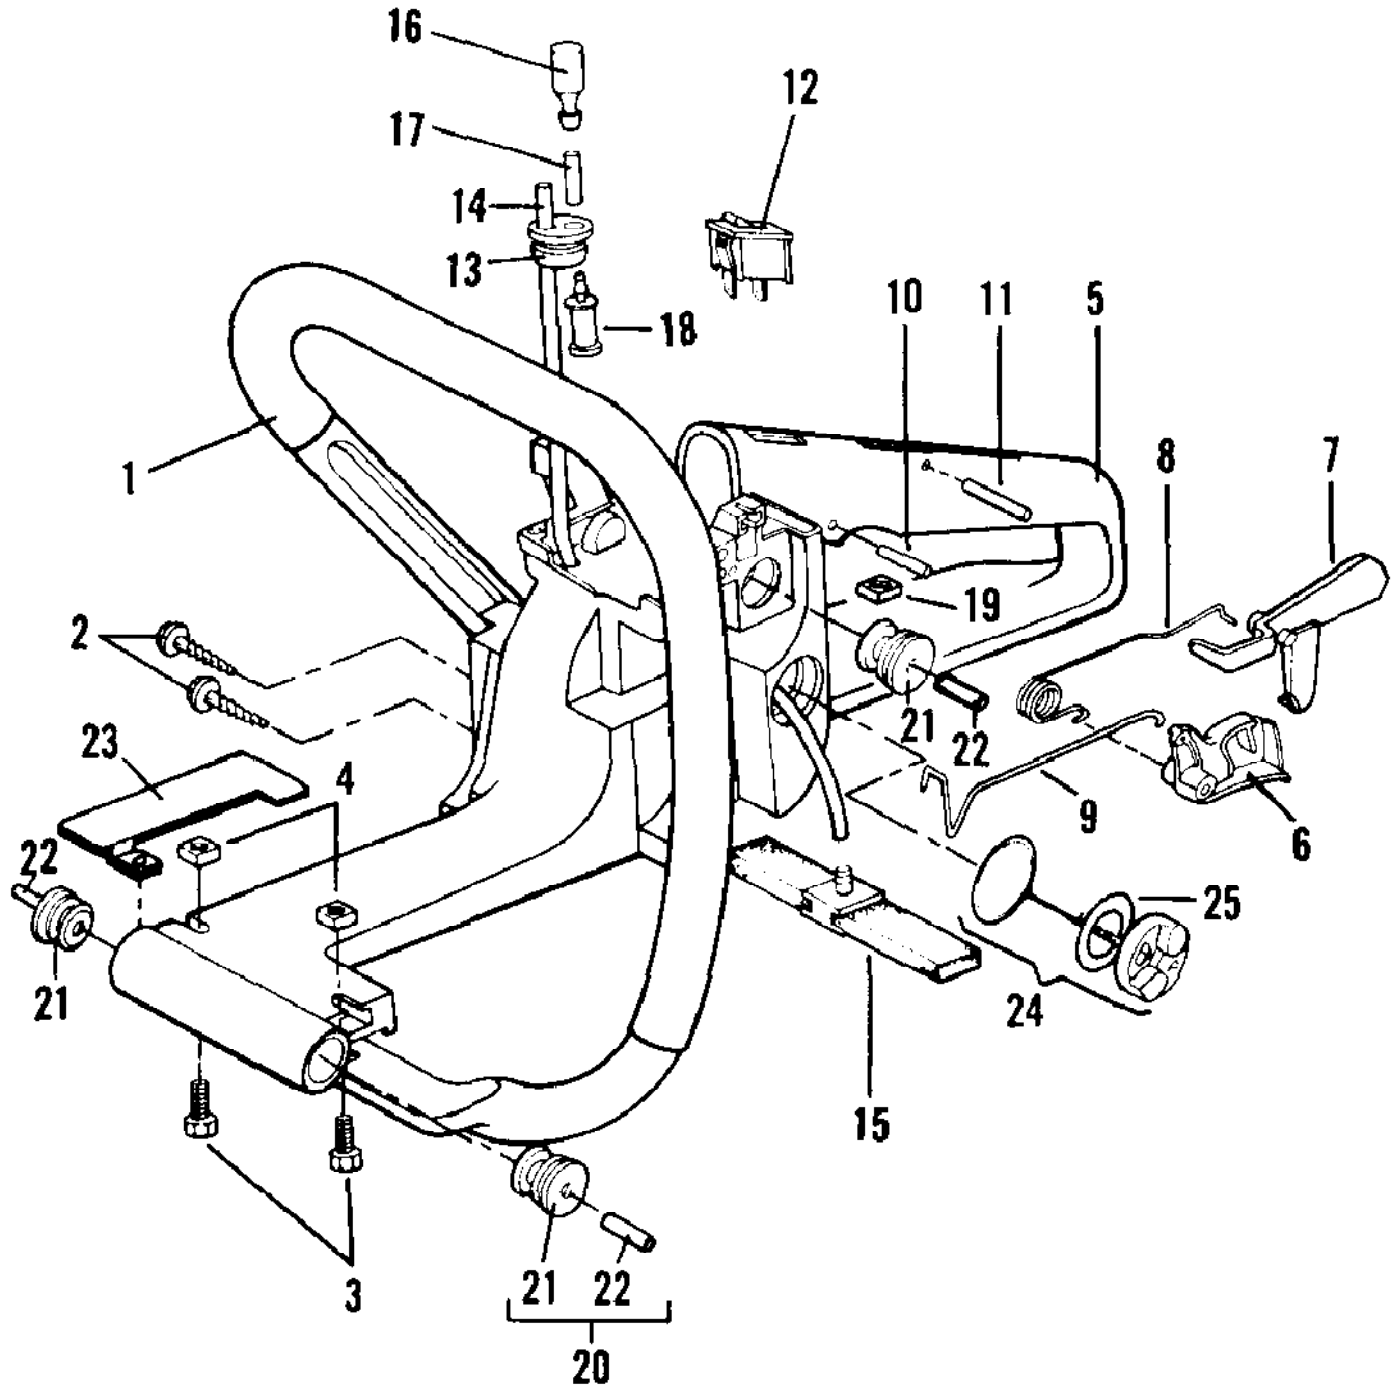

No  
Diagram  
Available  
  
Parts List  
Only

Ref #	Part Number	Qty	Description
	94074-05		Bar - 16" Sprocket Tip Not available separately
	93778-05		Bar - 20" Sprocket Tip Not available separately
	86846-05		Bar - 24" Sprocket Tip Not available separately
	218839-12		Chain - PMR370GLX 60CL Not available separately
	218069-12		Chain - PMR370GLX 70CL Not available separately
	218070-12		Chain - PMR370GLX 81CL Not available separately
	219131-00		File Plate Not available separately
	214217-00		Round File Not available separately

Ref #	Part Number	Qty	Description
1	229283	2	Screw M5 x 10 (15-20 in. lbs.)
2	229448	1	Spike - Bucking
3	229508	1	Screw - Bar Adjusting
4	229507	1	Nut - Bar Adjusting
5	229516	1	Plate - Bar
6	229406	1	Brake Housing
7	229517	1	Plate - Bar
8	229536	2	Screw
9	218042	2	Nut Flange M8
10	236527	1	Screw (80-90 in. lbs. Torque)
11	218079	1	Ring - Retaining
12	229511	1	Band - Brake
13			Powerhead See "Powerhead Assembly" illustration and parts list.
14	229410	1	Lever - Brake
15	229509	1	Latch Asy - Chain Brake
16	229510	1	Screw (80-90 in. lbs. Torque)
17	218956	1	Slider
18	229514	1	Spring
19	218679	1	Washer - Spring
20	229510	1	Screw (80-90 in. lbs. Torque)
21	217440	1	Spring - Chain Brake
22	229512	1	Holder - Spring
23			Starter Assembly See "Starter Assembly" illustration and parts list.
24	229537	1	Cover - Air Filter
25	229163	2	Screw - M5 x 30
26	229980	1	Cover - Engine
27	235248	2	Washer
28	229712	3	Screw M5 x 16 (15-20 in. lbs. Torque)
29	235248	1	Washer
30	229285	3	Spacer
31	229403	1	Filter - Air
32	229401	1	Air Filter Box
33	235205	2	Screw
34	235248	2	Washer
35	235216	2	Nut - M5
36	229380	1	Shield
37	229377	1	Choke Knob
38			Mainframe Assembly See "Mainframe Assembly" illustration and parts list.
39			Bar/Chain See "Bar And Chain Information" illustration and parts list.