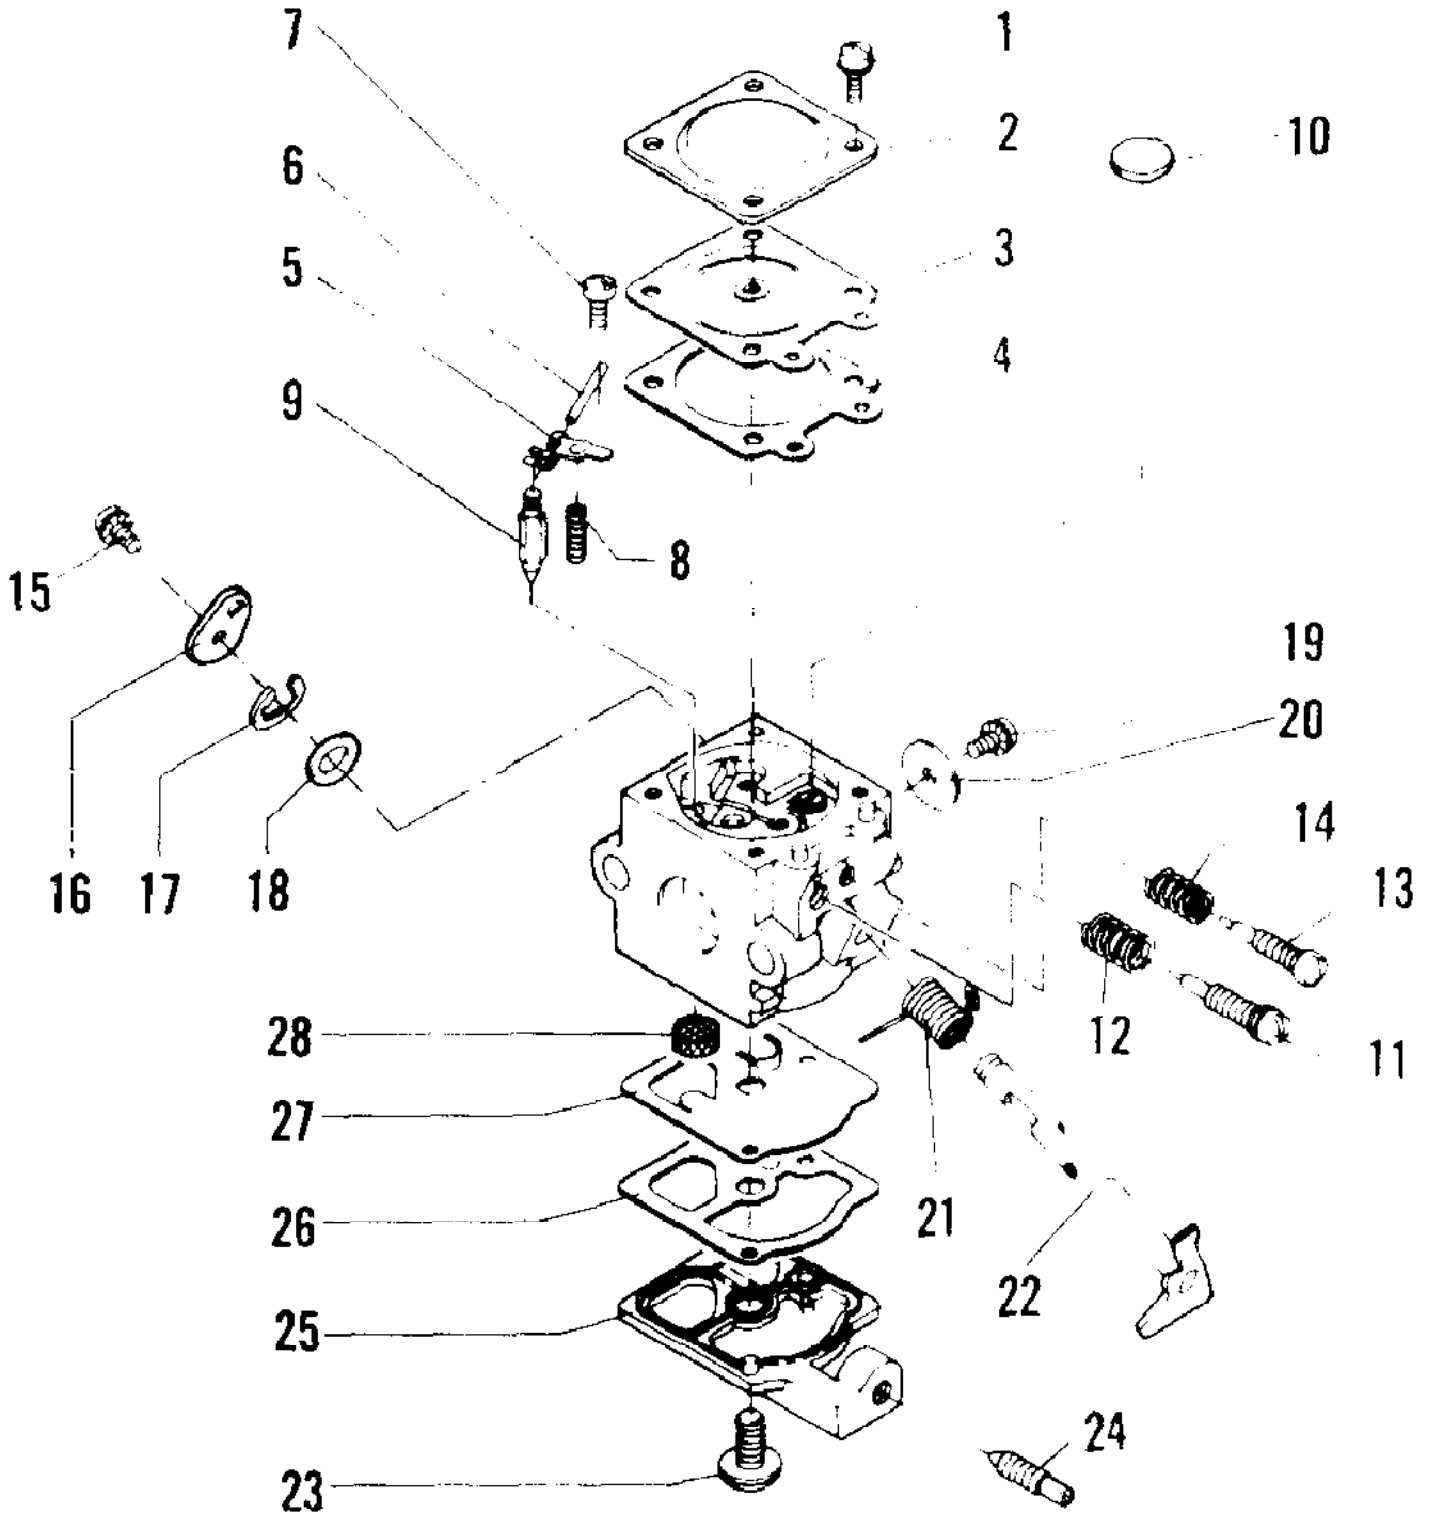

Ref #	Part Number	Qty	Description
	228527	1	Carburetor Assembly Walbro WT 55
1		4	Screw - Metering Cover Not available separately
2		1	Cover - Metering Diaphragm Not available separately
3		1	Diaphragm Asy - Metering Not available separately
4		1	Gasket - Metering Diaphragm Not available separately
5		1	Lever - Metering Not available separately
6		1	Pin - Metering Lever Not available separately
7		1	Screw - Metering Lever Pin Not available separately
8		1	Spring - Metering Lever Not available separately
9		1	Valve - Inlet Needle Not available separately
10		1	Plug - Welch Not available separately
11		1	Needle - High Speed Not available separately
12		1	Spring - Needle High Speed Not available separately
13		1	Needle - Idle Not available separately
14		1	Spring - Needle Idle Not available separately
15		1	Screw - Throttle Lever Not available separately
16		1	Lever - Throttle Not available separately
17		1	Ring - Shaft Retainer Not available separately
18		1	Washer - Throttle Shaft Not available separately
19		1	Screw - Throttle Shutter Not available separately
20		1	Shutter - Throttle Not available separately
21		1	Spring - Throttle Return Not available separately
22		1	Shaft - Assembly Throttle Not available separately
23		1	Screw - Pump Cover Not available separately
24		1	Screw - Idle Adjust Not available separately
25		1	Cover - Fuel Pump Not available separately
26		1	Gasket - Fuel Pump Not available separately
27		1	Diaphragm - Fuel Pump Not available separately
28		1	Screen - Fuel Inlet Not available separately
	223242		Major Repair Kit
	223243		Minor Repair Kit