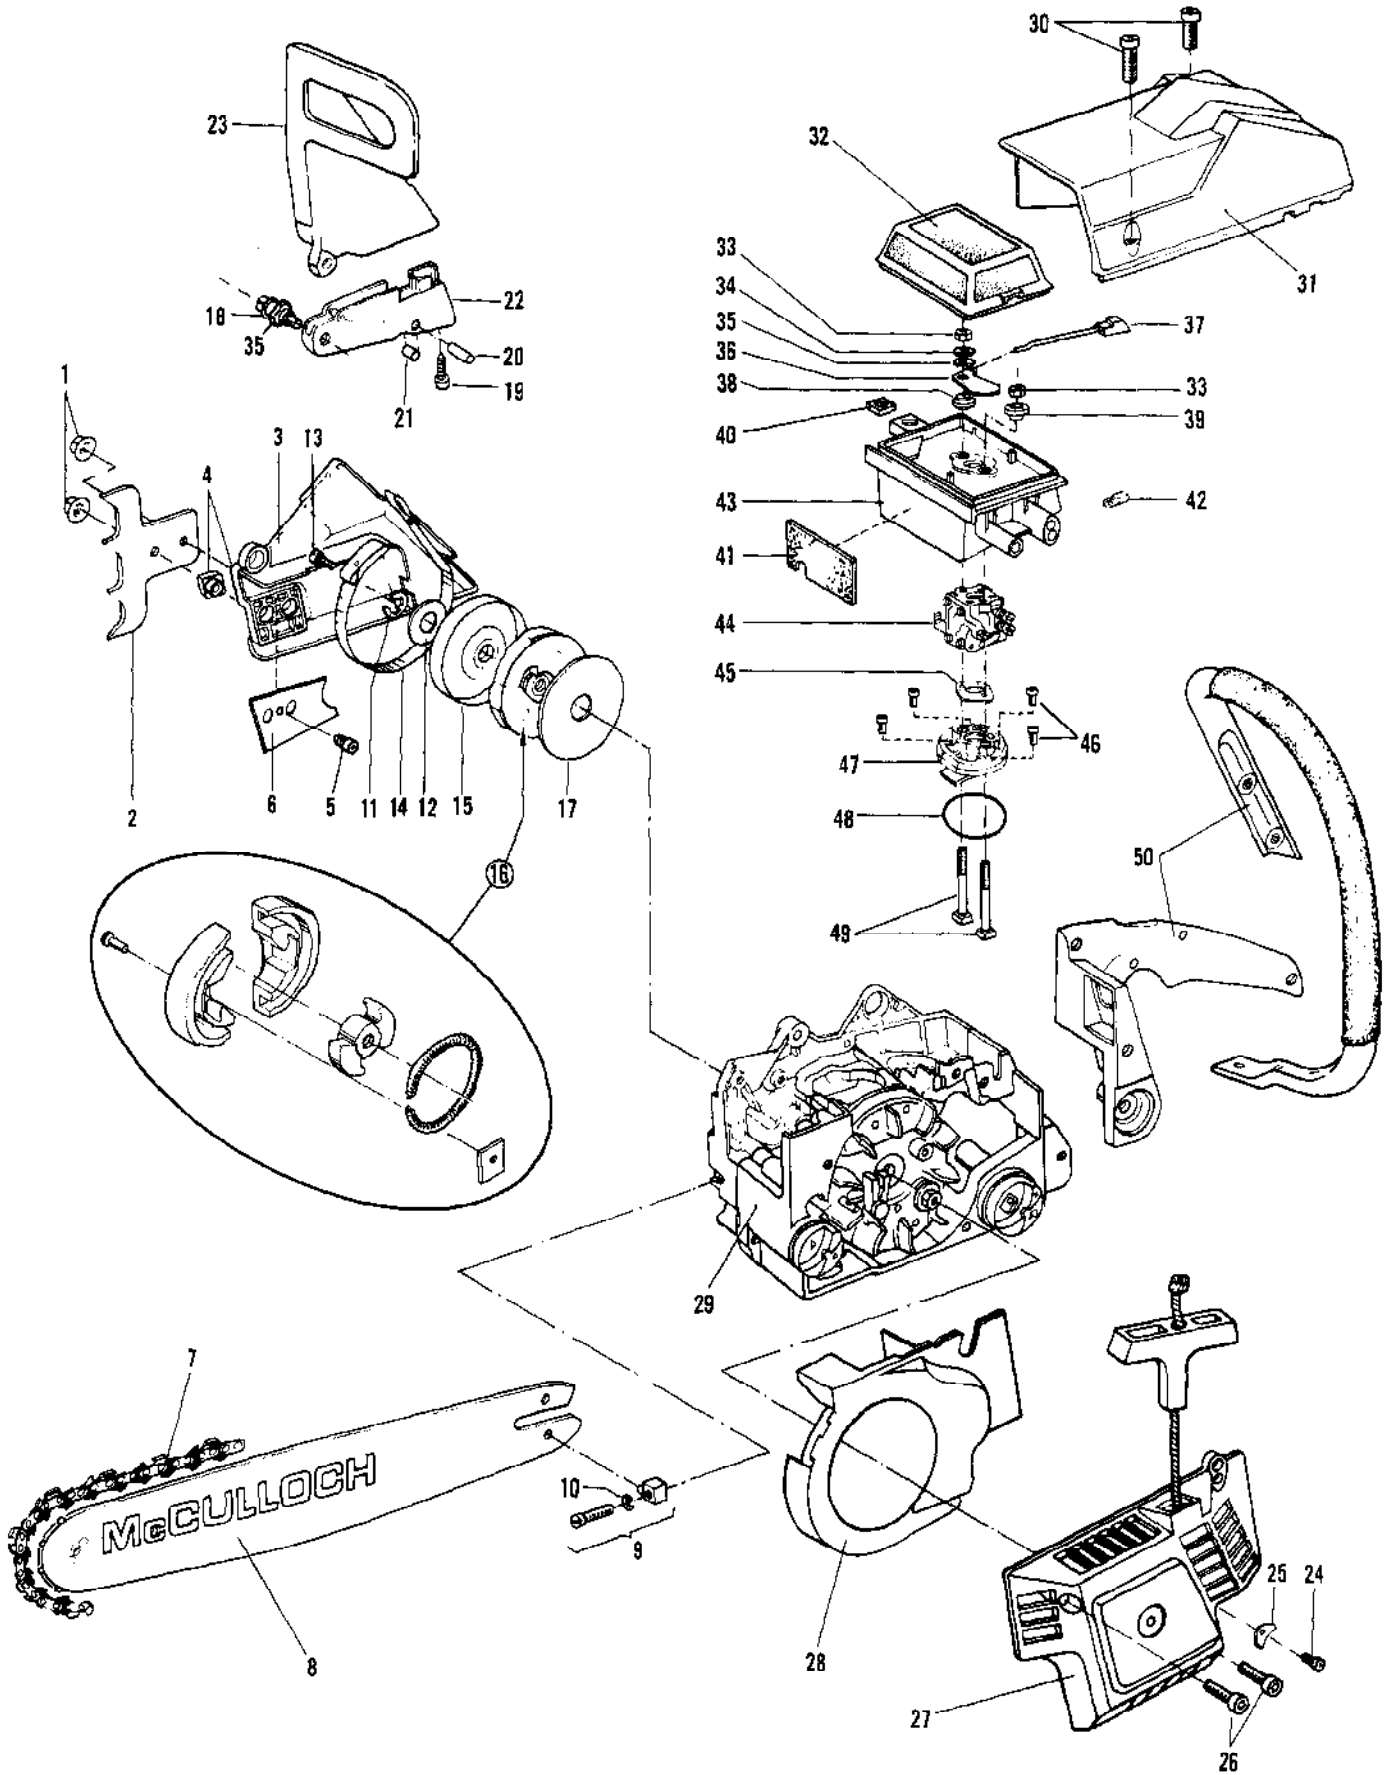

Ref #	Part Number	Qty	Description
1	235217	2	Nut - Spike
2	229481	1	Spike
3	229464	1	Cover - Clutch
4	228943	2	Insert - Cover
5	228554	1	Screw
6	229217	1	Plate - Bar
7		1	Chain Not available separately
8		1	Bar See "Bar" parts list.
9	235574	1	Bar Adjustment Asy
10	235367	1	Ring - "E"
11	229137	1	Ring - "E"
12	235281	1	Washer
13	235812	1	Screw
14	235073	1	Band - Brake
15	215252	1	Drum/Bearing Asy
16	235115	1	Clutch
17	228853	1	Shield - Saw Dust
18	228955	1	Screw
19	235205	1	Screw
20	235226	1	Pivot - Brake Band
21	235184	1	Bearing - Roller
22	235177	1	Box - Brake
23	229463	1	Lever - Chain Brake
24	228554	1	Screw
25	229018	1	Plate
26	235207	2	Screw - M5 x 14
27		1	Starter Assembly See "Starter Assembly" illustration and parts list.
28	229486	1	Baffle - Fan
29		1	Powerhead Assembly See "Powerhead Assembly" illustration and parts list.
30	229163	2	Screw - M5 x 30
31	228722	1	Cover - Top
32	228892	1	Filter - Air
33	235216	2	Nut
34	235163	1	Washer
35	235225		Washer - Wavy
36	235020	1	Plate - Choke
37	229152	1	Knob - Choke
38	228910	1	Bushing - Choke
39	228911	1	Bushing - Choke
40	236732	1	Nut
41	229129	1	Gasket
42	235281	1	Clip
43	228655	1	Airbox
44		1	Carburetor Assemblies See "Carburetor Assemblies" illustration and parts list.
45	235016	1	Gasket
46	228908	4	Screw - M4 x 14
47	226022	1	Valve - Reed
48	228909	1	Ring - "O"
49	228907	2	Bolt