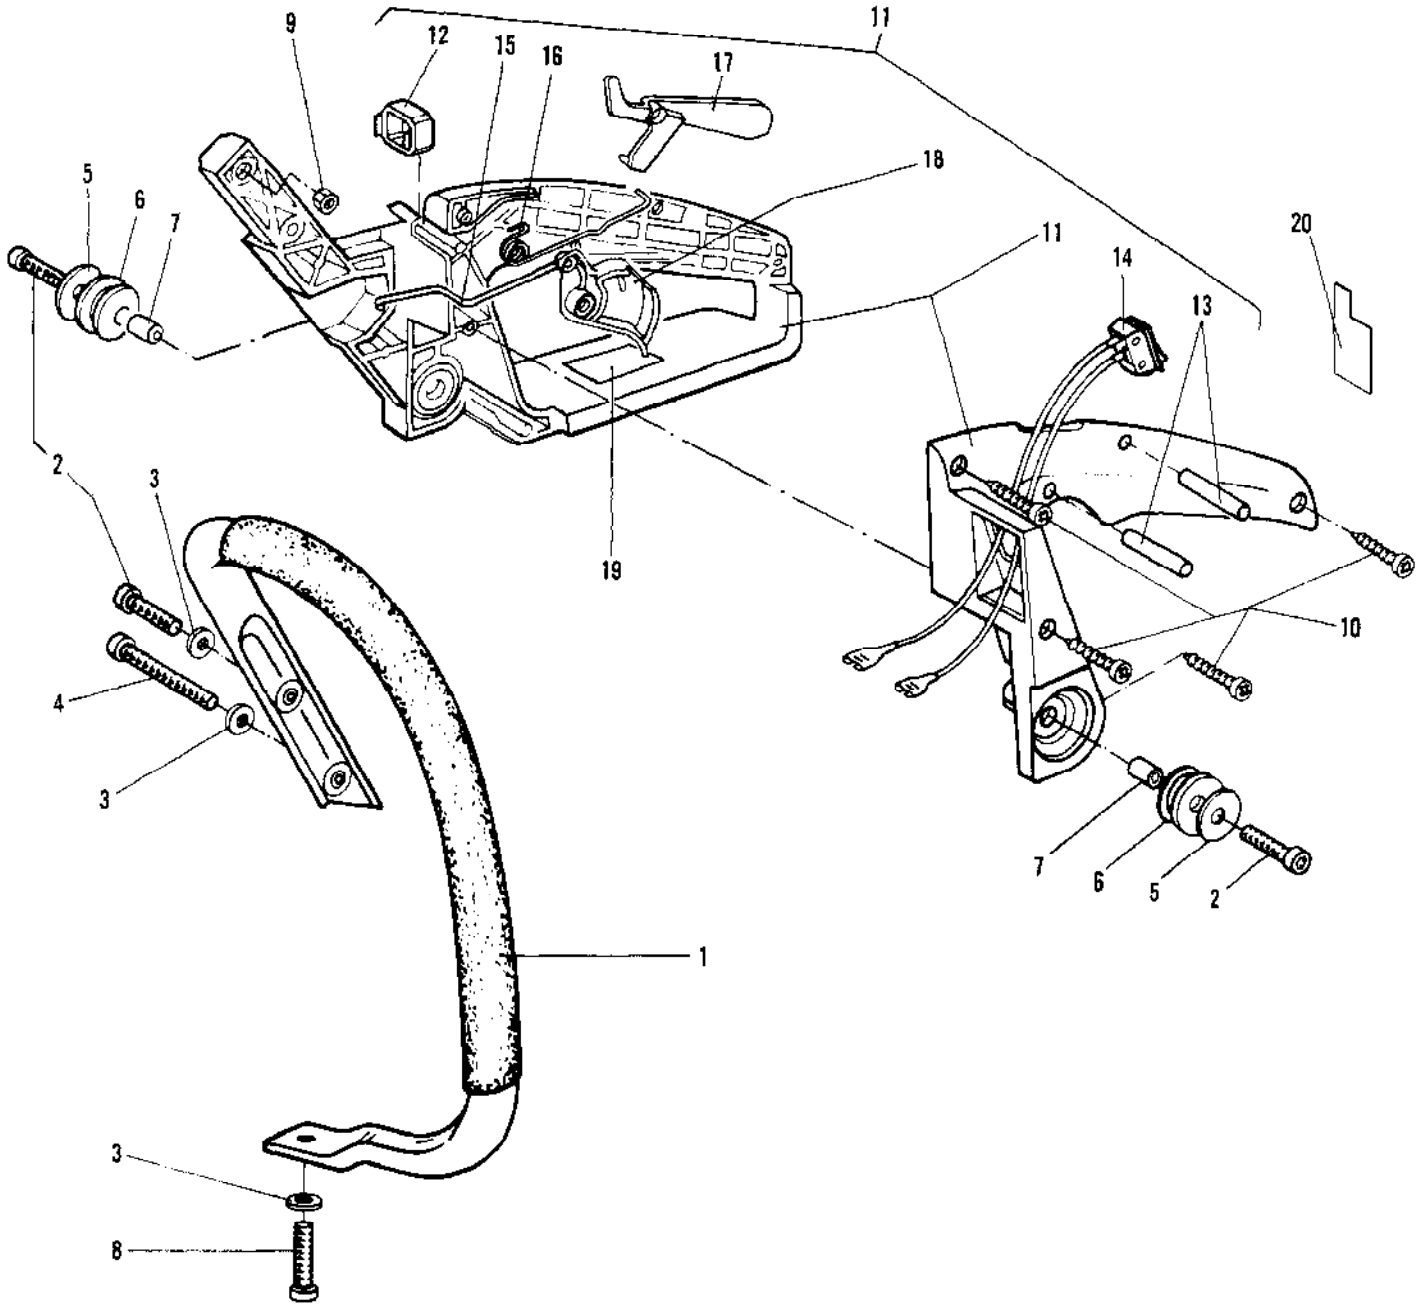

Ref #	Part Number	Qty	Description
50		1	Handle Assemblies See "Handle Assemblies" illustration and parts list.

Ref #	Part Number	Qty	Description
1	228998	1	Handle - Front
2	235210	3	Screw - M5 x 25
3	235248	3	Washer
4	235244	1	Screw - M5 x 45
5	235107	2	Washer
6	235105	2	Mount
7	235106	2	Bushing
8	235239	1	Screw - M5 x 20
9	235216	1	Nut
10	235205	4	Screw
11	229457	1	Kit - Handle Rear
12	229460	1	Plug
13	229087	2	Pin
14	228138	1	Switch
15	229257	1	Rod - Throttle
16	93771	1	Spring
17	229462	1	Trigger
18	229461	1	Throttle
19	219058	1	Decal - Safety
20	223034	1	Decal - Warning

No
Diagram
Available

Parts List
Only

Ref #	Part Number	Qty	Description
	236020		Piston Pin Puller
	236019		Main Needle Bearing Puller
	236024		Intake Pressure Plate
	236025		Exhaust Pressure Plate

Ref #	Part Number	Qty	Description
	229466	1	Starter Assembly
1	229164	1	Screw - M4 x 35
2	235048	2	Washer
3	222784	1	Spring - Rewind
4	235372	1	Drum/Rope Assembly
5	83203	1	Rope (31.75"-33.75")
6	235431	1	Nut
7	229469	1	Handle - Starter