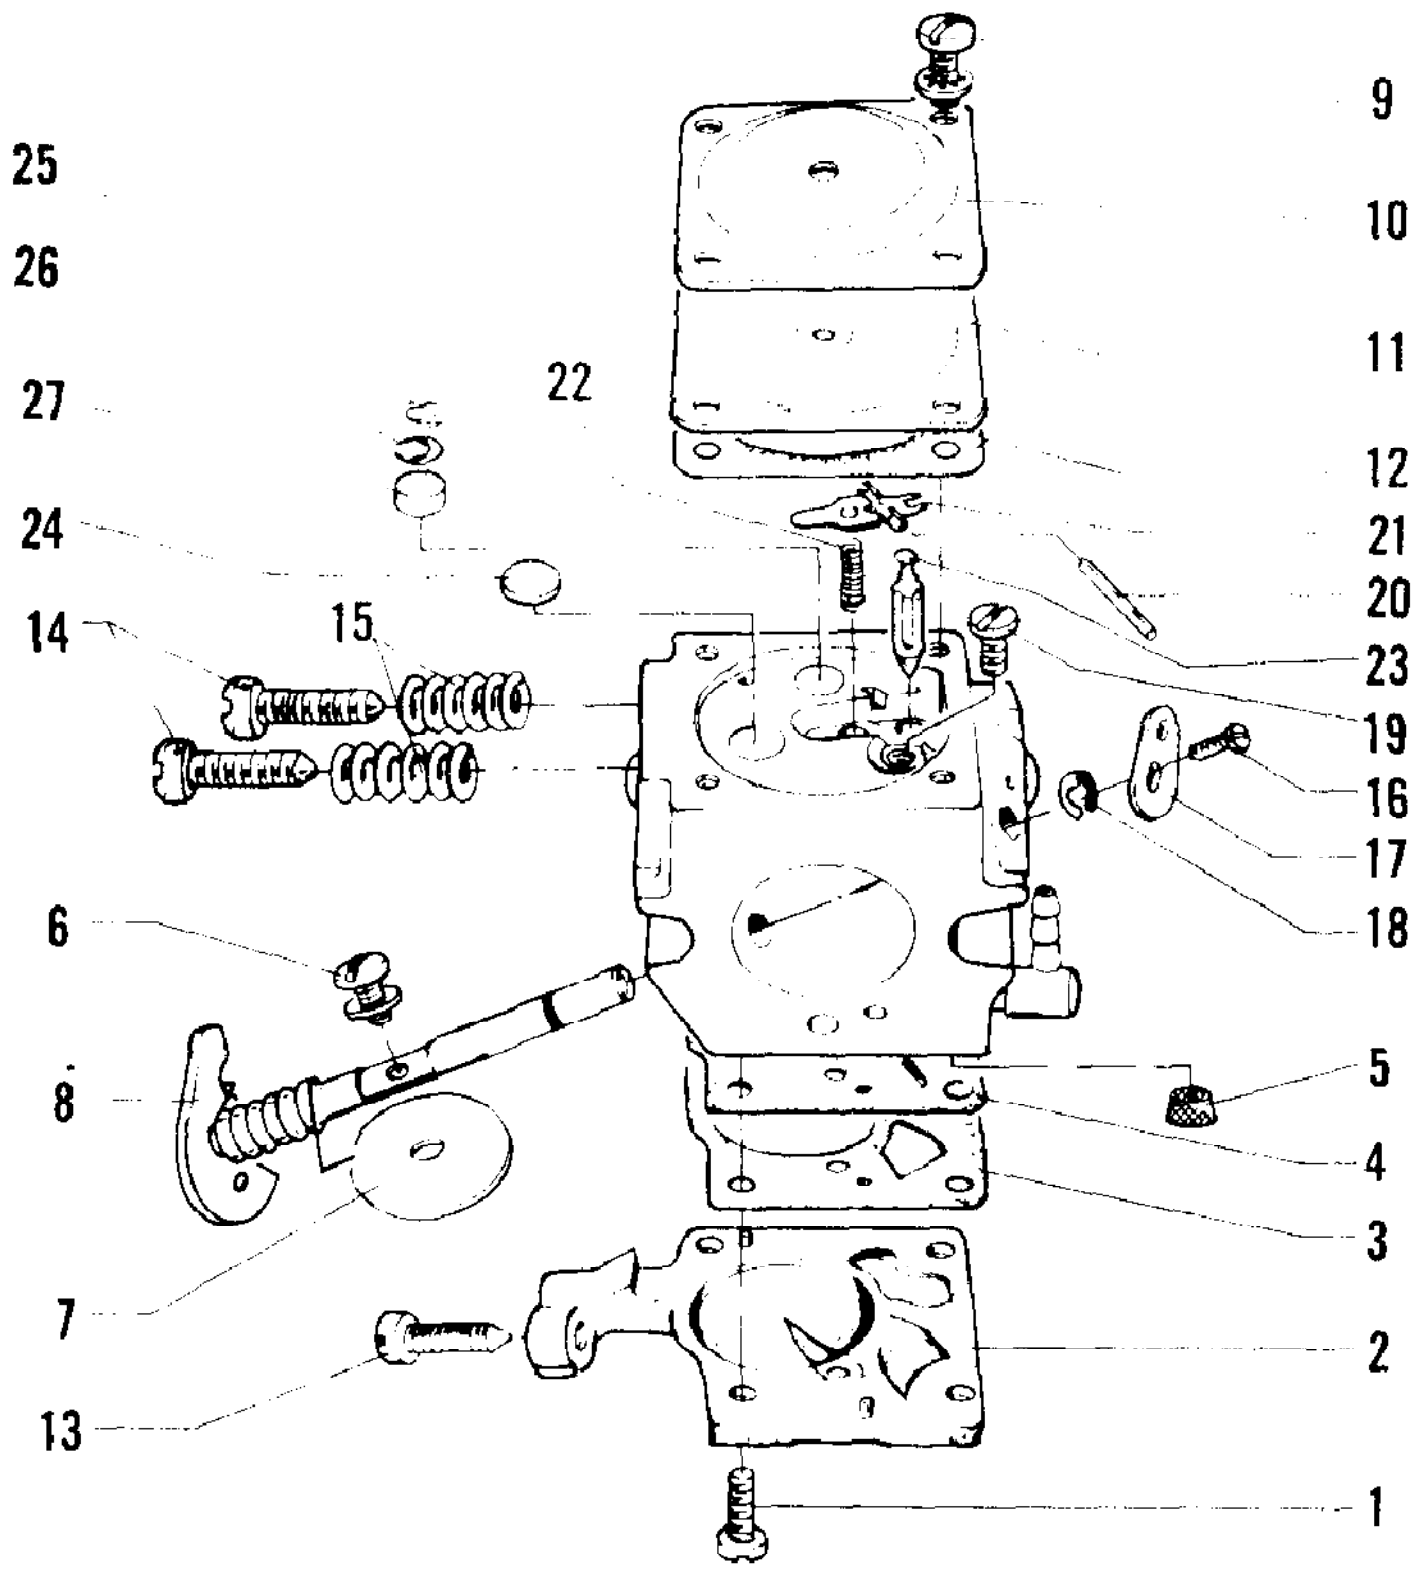

Ref #	Part Number	Qty	Description
	235270	1	Carburetor Tillotson HU 57 (Titan 35)
	235449	1	Carburetor Tillotson HU 58 (Titan 40)
1		4	Screw Not available separately
2		1	Cover - Fuel Pump Not available separately
3		1	Gasket - Fuel Pump Not available separately
4		1	Diaphragm - Fuel Pump Not available separately
5		1	Screen - Inlet Not available separately
6		1	Screw - Valve Not available separately
7		1	Valve - Throttle Not available separately
8		1	Shaft Asy - Throttle Not available separately
9		4	Screw - Metering Cover Not available separately
10		1	Cover - Metering Diaphragm Not available separately
11	222328	1	Diaphragm Asy - Metering
12		1	Gasket - Metering Diaphragm Not available separately
13		1	Needle - Idle Speed Not available separately
14		2	Needle - High/Low Not available separately
15		2	Spring - Needle Adjustment Not available separately
16		1	Screw - Lever Throttle Not available separately
17		1	Lever - Throttle Not available separately
18		1	Ring - Retaining Not available separately
19		1	Screw - Pin Lever Not available separately
20		1	Pin Not available separately
21		1	Arm - Needle Valve Not available separately
22		1	Spring - Arm Not available separately
23		1	Valve - Needle Not available separately
24		1	Plug - Welch Not available separately
25		1	Seal Not available separately
26		1	Ring - Retaining Not available separately
27	235370	1	Plug - Welch Not available separately Repair Kit