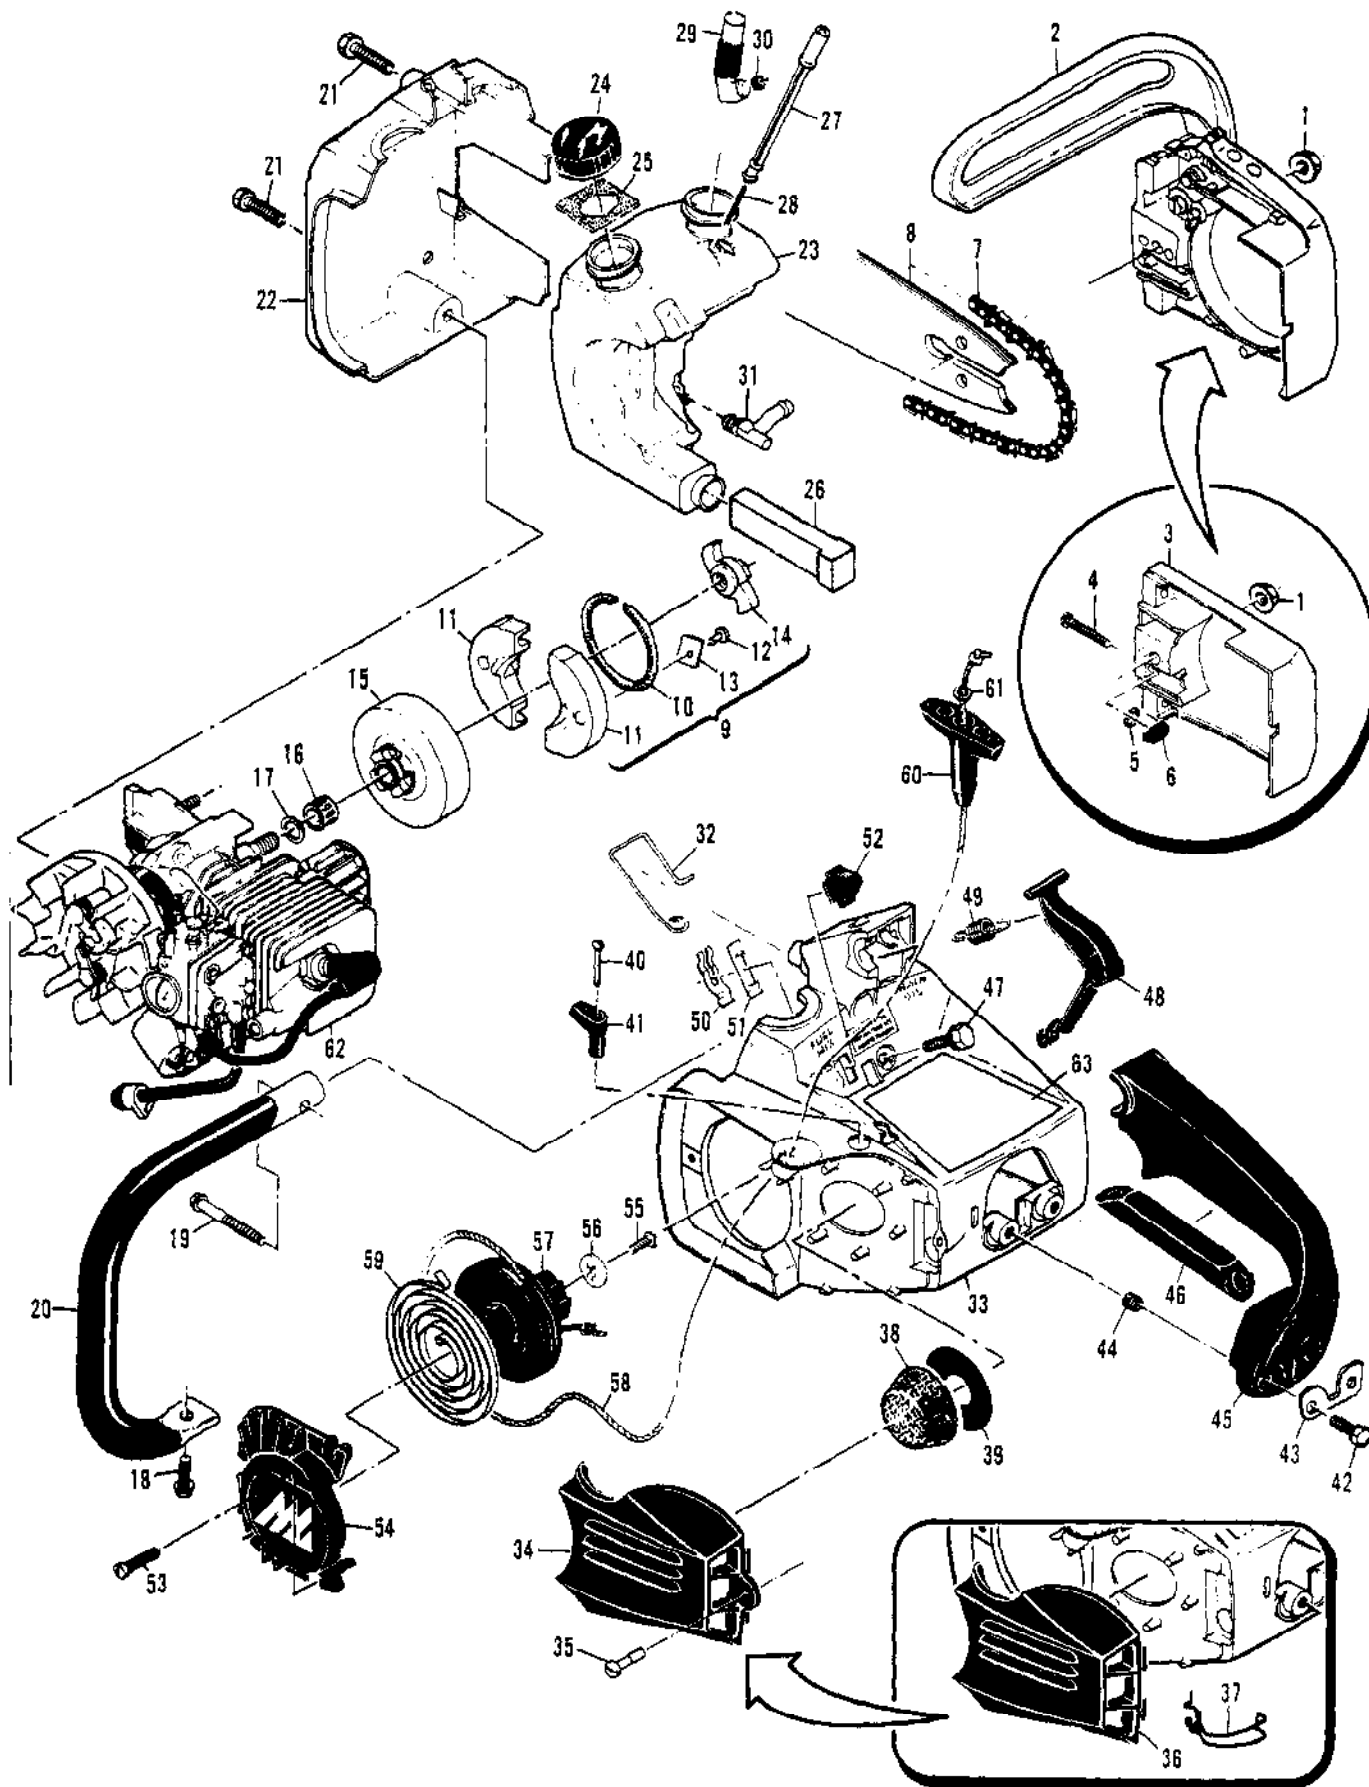

Ref #	Part Number	Qty	Description
	90918	1	Carburetor Asy
1	83755	2	Screw - Plate
2	68556	1	Plate - Choke
3	85033	1	Shaft - Choke
4	100302	1	Ball - Choke friction
5	67504	1	Spring - Choke friction
6	68553	1	Plate - Throttle
7	70798	1	Screw - Clip
8	68554	1	Clip -Throttle shaft
9	90471	1	Shaft Asy - Throttle
10	68566	1	Screw-Idle speed
11	86446	1	Needle - Idle
12	86447	1	Needle - High speed
13	67502	2	Spring - Needle
14	68564	4	Screw Asy - Body
15	91347	1	Cover Asy - Pump
15A	85629	1	Kit - Vent screen
16	68563	1	Diaphram - Fuel pump
17	85035	1	Gasket - Pump diaphragm
18	85030	1	Body - Fuel pump
19	85036	1	Diaphragm - Metering
20	85034	1	Gasket - Diaphragm
21	67500	1	Screw - Lever pin
22	67508	1	Pin - Lever
23	85059	1	Kit - Needle & lever
24	68567	1	Spring - Lever
25	68559	1	Plug - Welsh 7/16
26	83758	1	Kit - Check valve
27	68560	1	Plug - Welsh 1/2
28	89785	1	Spring - Throttle return
	86463		Repair Kit

Ref #	Part Number	Qty	Description
	90570B		CHAIN BRAKE Asy
1	102762	1	Screw - Hx hd 10-24 x 1/2
2	101194	1	Washer - Lock #10
3	110712	1	Washer
4	90580	1	Band & Lever
5	90587A	1	Spring - Brake Actuator
6	90588	1	Guide - Spring
7	90967	1	Washer - Actuating Lever
8	90571C	1	Kit - Housing/Spring
9	103047	1	Pin
10	100001	1	Washer
11	110946	1	Screw Drive - 6 x 5/16
12	110955	1	Screw - Set 8-32 x 1/2
13	90658	1	Screw - Adjusting
14	110907	1	Ring - Retaining
15	84929	1	Nut - Bar adjusting
16	90576	1	Lever - Actuator
17	110913	1	Fastener - Springtip