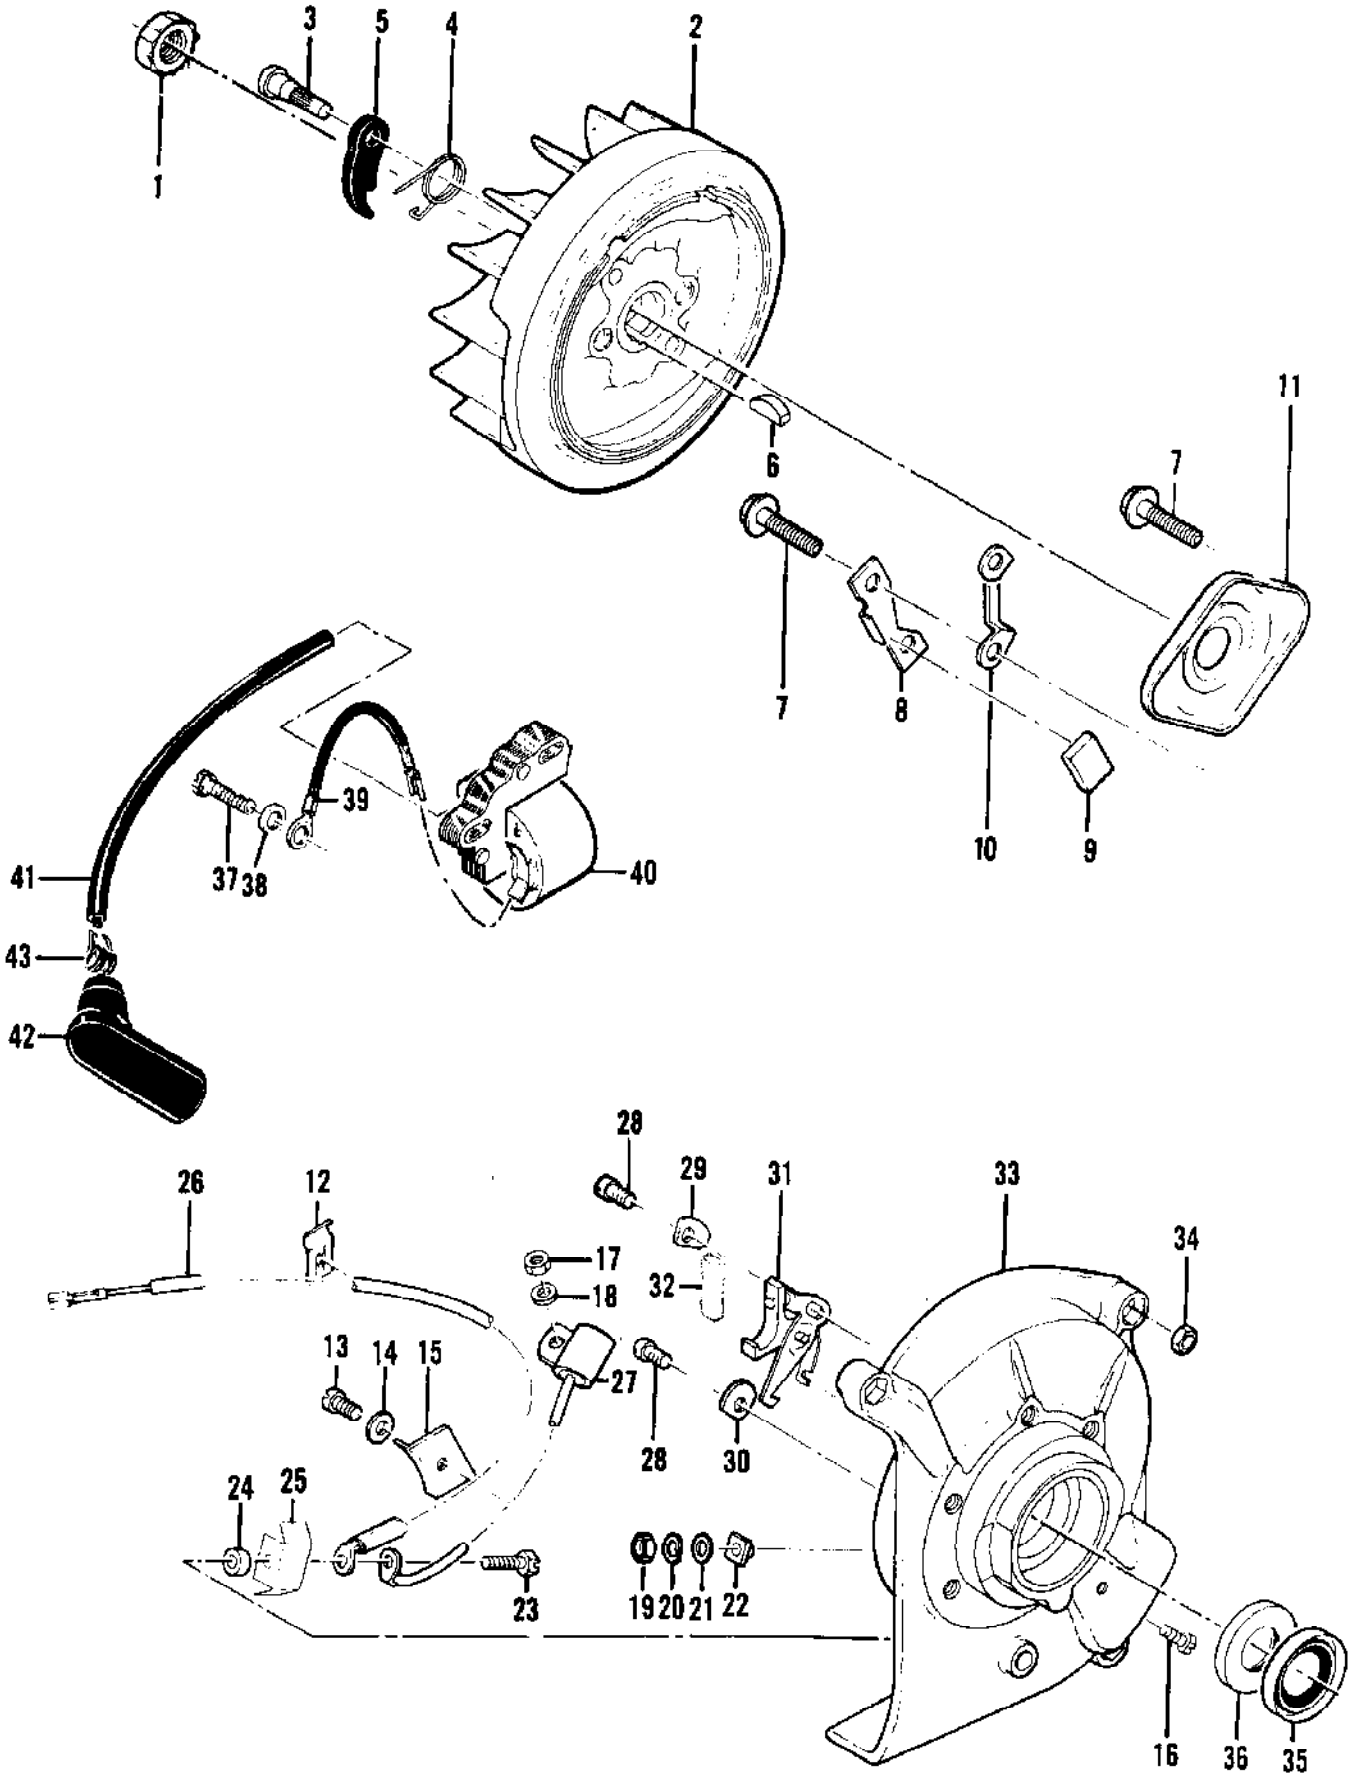

Ref #	Part Number	Qty	Description
1	110655	1	Nut - Hex 7/16-30
2	68282	1	Flywheel & Pawl Assy
3	36144B	2	Pin - Pawl
4	66351	2	Spring - Pawl
5	24093	2	Pawl - Starter
6	103879	1	Key - Woodruff
7	110866	6	Screw - Hex hd 10-24 x 3/4 (SEMS)
8	57815	1	Strap - Seal
9	50664	1	Seal - Breaker box
10	55977	2	Clip - Cover
11	55766B	1	Cover - Breaker box
12	104230	1	Nut - Speed
13	110055	1	Screw - Fil hd 8-32 x 3/8 (SEMS)
14	100080	1	Washer - #8
15	57829	1	Clamp - Ignition wire
16	103748	1	Screw - Hex hd 8-32 x 1/2
17	100251	1	Nut - Hex 8-32
18	100057	1	Lockwasher - #8
19	104551	1	Nut - Hex 8-32
20	104553	1	Lockwasher - #8
21	100080	1	Washer - #8
22	57770A	1	Insulator - Breaker spring
23	110338	1	Screw - Hex hd 8-32 x 9/16
24	57769	1	Insulator - Ignition screw
25	55782A	1	Insulator - Breaker terminal
26	63628	1	Wire Assy - Primary
27	85358	1	Condenser
28	104733	2	Screw - Fil hd 8-32 x 1/2 (SEMS)
29	57767A	1	Lockplate
30	55778E	1	Washer - Breaker retainer
31	88807	1	Breaker Assy
32	54184	1	Wiper - Oil
33	84193	1	Cover Assy - Crankcase
34	101326	3	Nut - Hex 10-24
35	57898	1	Seal - Oil
36	57897	1	Seal - Oil
37	110713	2	Screw - Skt hd 10-24 x 7/8
38	83745	2	Washer - Special
39	63639	1	Wire Assy - Ground
40	85243	1	Coil & Lamination Assy
41	50120	1	Wire Assy - Spark plug
42	55060	1	Boot - Spark plug
43	55061	1	Connector - Spark plug