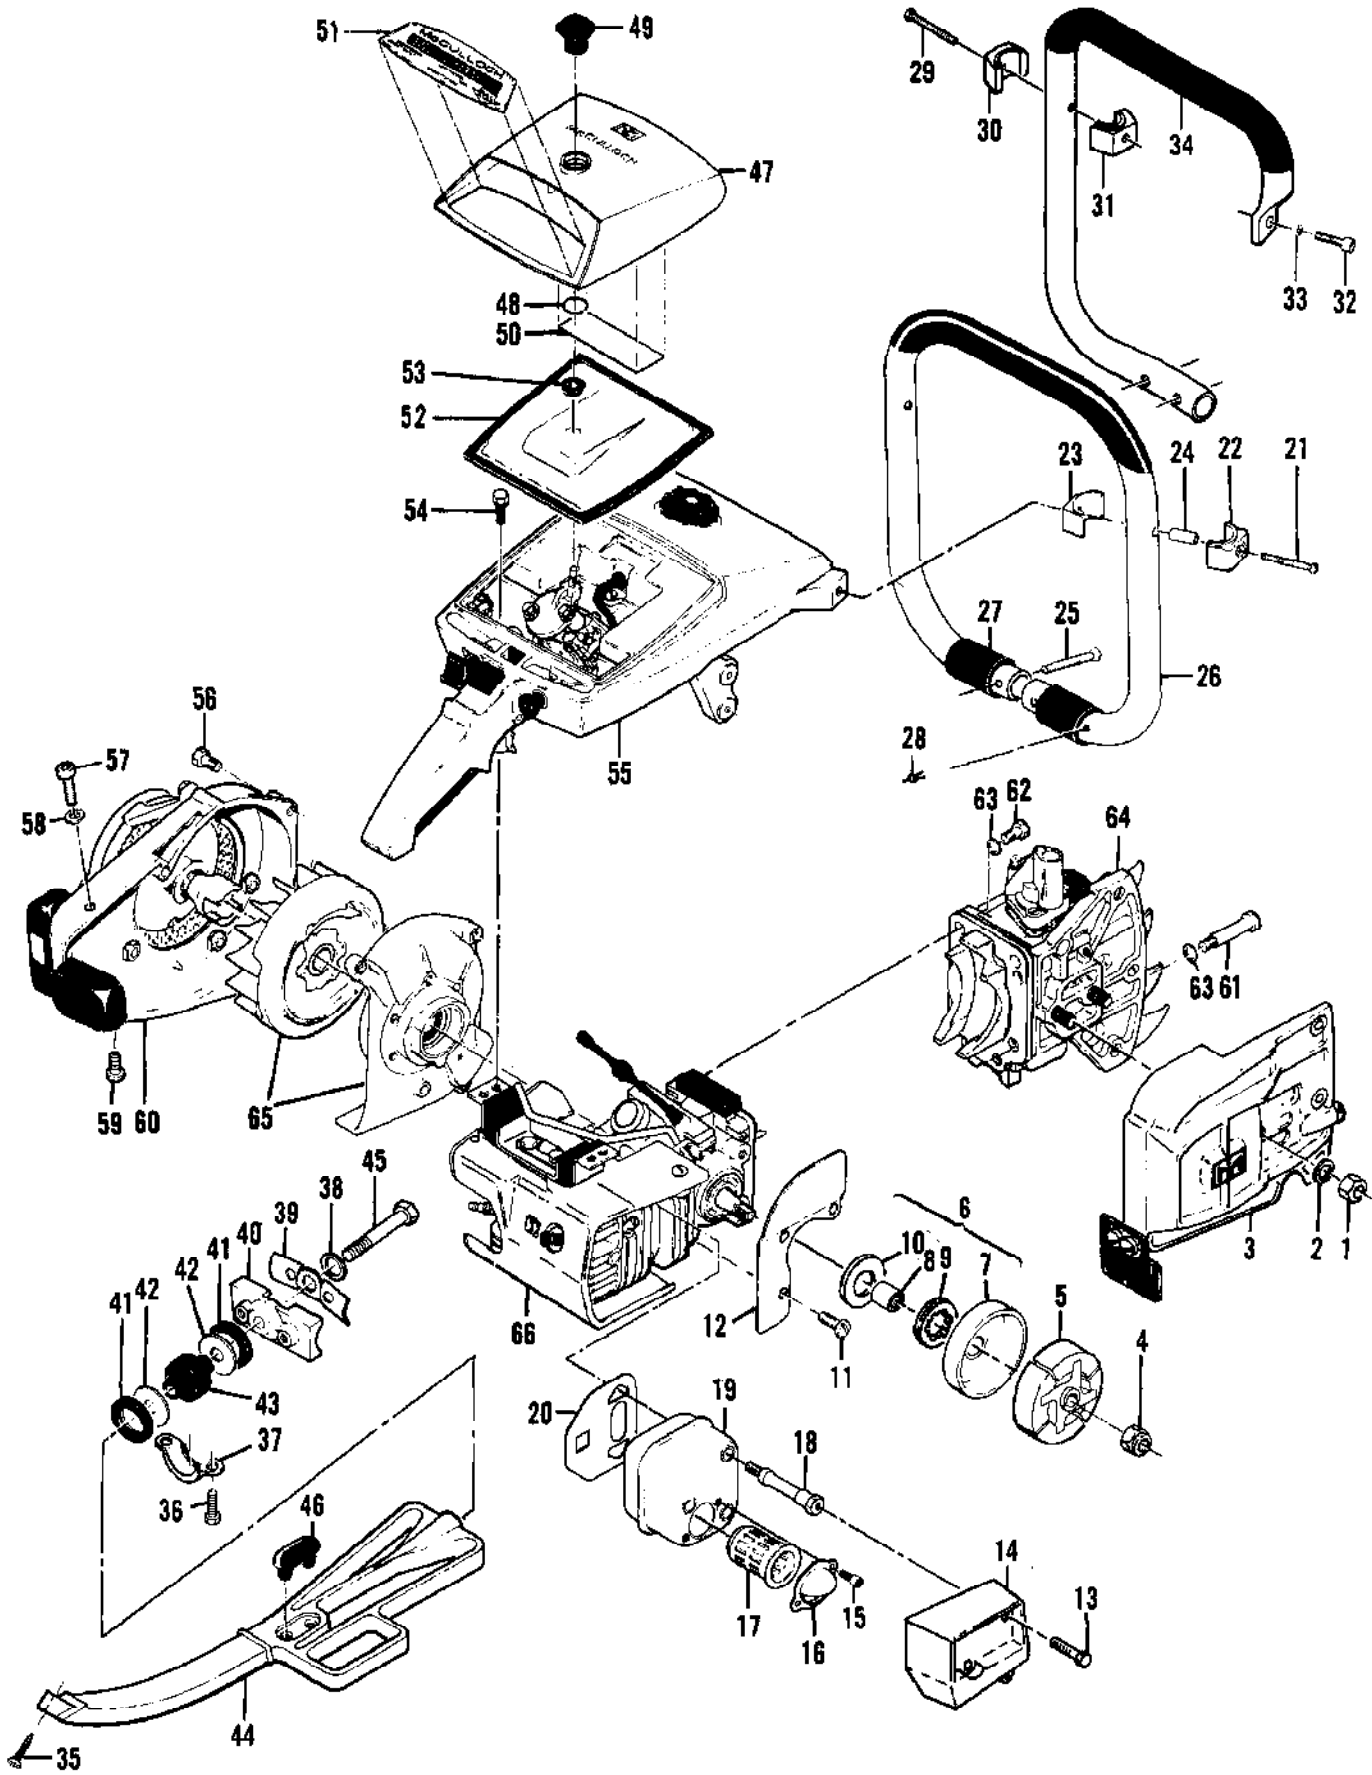

Ref #	Part Number	Qty	Description
1	110625	2	Nut - Hex 3/8-24
2	84623	2	Washer - Special
3		1	Clutch Guard Assy See "Clutch Guard And Clutch Assemblies" illustration and parts list.
4	86113		Nut - Hex 3/8-24 (L. H.)
5		1	Clutch Assy See "Clutch Guard And Clutch Assemblies" illustration and parts list.
6	86350	1	Kit - Drum, Sprocket, Bearing
	86340	1	Kit - Drum, Sprocket, Bearing
7	86343	1	Drum & Bearing Assy
8	87111	1	Bearing - Sprocket
9	86342	1	Sprocket - 7-T .404
	86341	1	Sprocket - 8-T .404
10	86366	1	Washer - Sprocket
11	104133	3	Screw - Pan hd 1/4-20 x 5/8 (SEMS)
12	69464	1	Jacket - Cylinder
13	110717	3	Screw - Hex hd 10-32 x 3/4
14	85459	1	Guard - Muffler
	85388	1	Kit - Muffler
15	110664	2	Screw - Skt hd 10-24 x 3/8
16	84203	1	Deflector - Exhaust
17	84690	1	Baffle - Muffler
18	85121	3	Screw - Shoulder
19	85117	1	Muffler Assy
20	89224	1	Gasket - Muffler
21	110605	2	Screw - Oval hd 10-24 x 2
22	69994	2	Collar - Frame
23	69995	2	Collar - Frame
24	69524	2	Bushing - Frame
25	110606	2	Screw - Oval hd 10-24 x 1-1/4
26	69468	1	Frame & Grip Assy
27	69885	2	Protector - Frame
28	84795	2	Rivet - Stop
29	110605	1	Screw - Oval hd 10-24 x 2
30	69994	1	Collar - Frame
31	69995	1	Collar - Frame
32	110714	1	Screw - Skt hd 10-24 x 3/4
33	24236	1	Washer - Special
34	86106	1	Frame & Grip Assy
35	101986	1	Screw - Oval hd 10-24 x 1
36	104950	2	Screw - Hex hd 10-24 x 5/8
37	83819	1	Clamp - Lower mount
38	102115	1	Washer - 1/4
39	85581	1	Lockplate
40	85220	1	Bracket - Lower mount
41	84661	2	Grommet
42	110845	2	Washer - Grommet
43	85898	1	Mount - Lower
44	86302	1	Kit - Handle brace
45	86301	1	Bolt - Handle brace
46	69883	1	Bumper - Brace
47	85092	1	Cover Assy - Air cleaner
48	110565	1	Ring - Retaining
49	68529	1	Knob - Cover