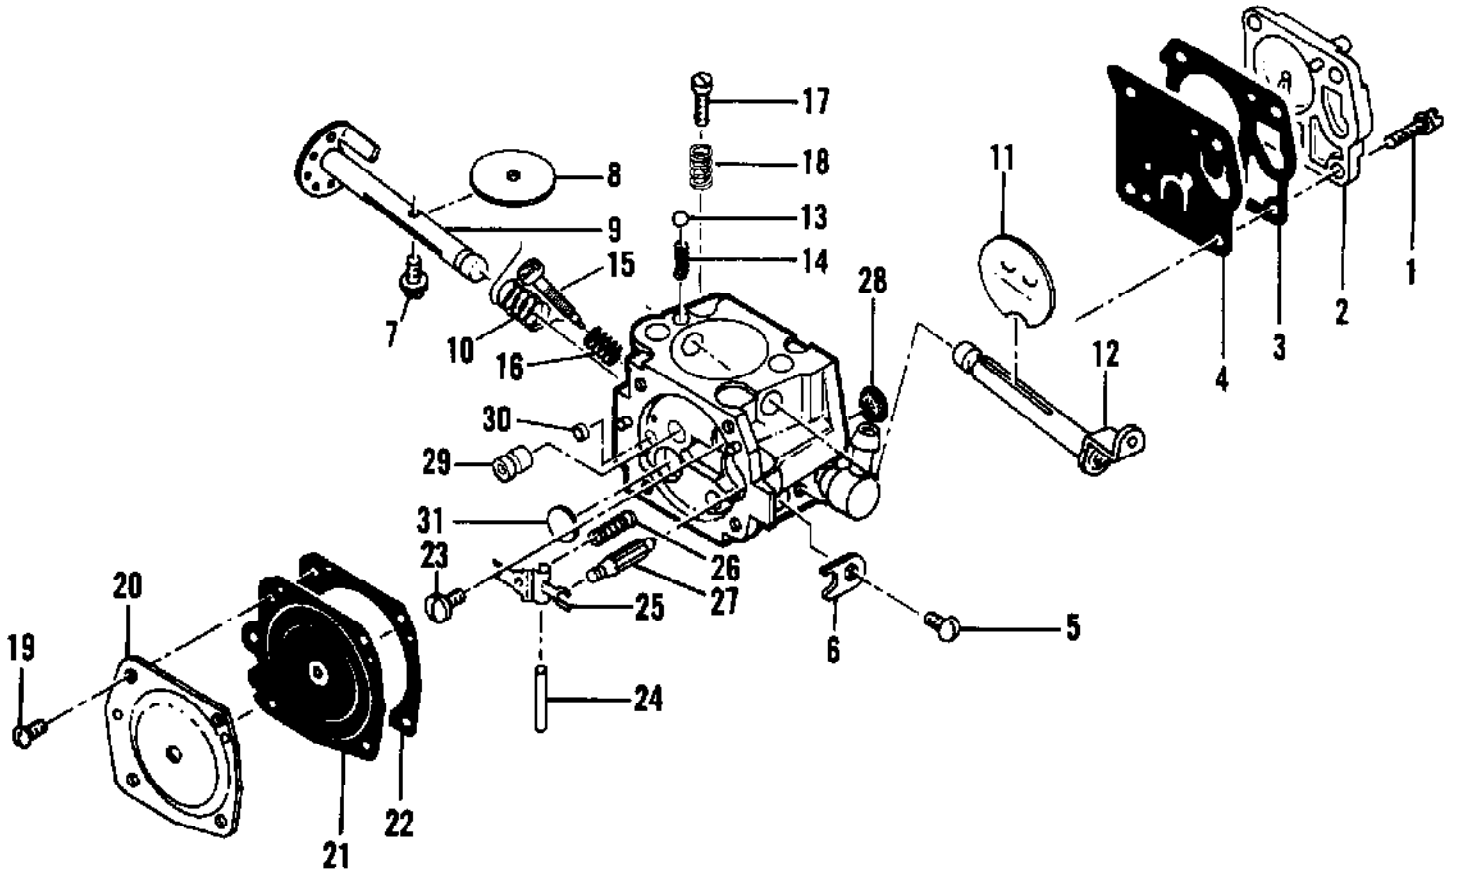

| Ref # | Part Number | Qty | Description |
|-------|-------------|-----|------------------------------|
| | 87288 | 1 | Carburetor Assy |
| 1 | 52933 | 4 | Screw - Pump cover |
| 2 | 83731 | 1 | Cover - Pump |
| 3 | 66629 | 1 | Gasket - Pump cover |
| 4 | 66630 | 1 | Diaphragm - Fuel pump |
| 5 | 48780 | 1 | Screw - Throttle shaft clip |
| 6 | 66646 | 1 | Clip - Throttle shaft |
| 7 | 48780 | 1 | Screw - Throttle plate |
| 8 | 51720 | 1 | Plate - Throttle |
| 9 | 88773 | 1 | Shaft Assy - Throttle |
| 10 | 67136 | 1 | Spring - Throttle shaft |
| 11 | 66639 | 1 | Plate - Choke |
| 12 | 83717 | 1 | Shaft Assy - Choke |
| 13 | 100071 | 1 | Ball - Choke friction |
| 14 | 48759 | 1 | Spring - Choke friction |
| 15 | 88768 | 1 | Needle - Idle mixture |
| 16 | 66626 | 1 | Spring - Idle mixture needle |
| 17 | 66625 | 1 | Screw - Idle speed |
| 18 | 66626 | 1 | Spring - Idle speed screw |
| 19 | 51721 | 4 | Screw - Diaphragm cover |
| 20 | 66631 | 1 | Cover - Diaphragm |
| 21 | 66632 | 1 | Diaphragm - Metering |
| 22 | 66633 | 1 | Gasket - Diaphragm |
| 23 | 66644 | 1 | Screw - Inlet lever pin |
| 24 | 66636 | 1 | Pin - Inlet lever |
| 25 | 66638 | 1 | Lever - Inlet |
| 26 | 66404 | 1 | Spring - Inlet lever |
| 27 | 66637 | 1 | Needle - Inlet |
| 28 | 66623 | 1 | Screen - Fuel inlet |
| 29 | 88771 | 1 | Jet - High speed fuel (029) |
| | 88772 | | Jet - H/S fuel (028) Alt. |
| | 88781 | | Jet - H/S fuel (027) Alt. |
| | 88780 | | Jet - H/S fuel (026) Alt. |
| 30 | 52928 | 1 | Plug - Cup |
| 31 | 66622 | 1 | Plug - Welch |
| | 88774 | | Gasket Set |
| | 88775 | | Repair Kit |
| | 88776 | | Gasket & Diaphragm Set |