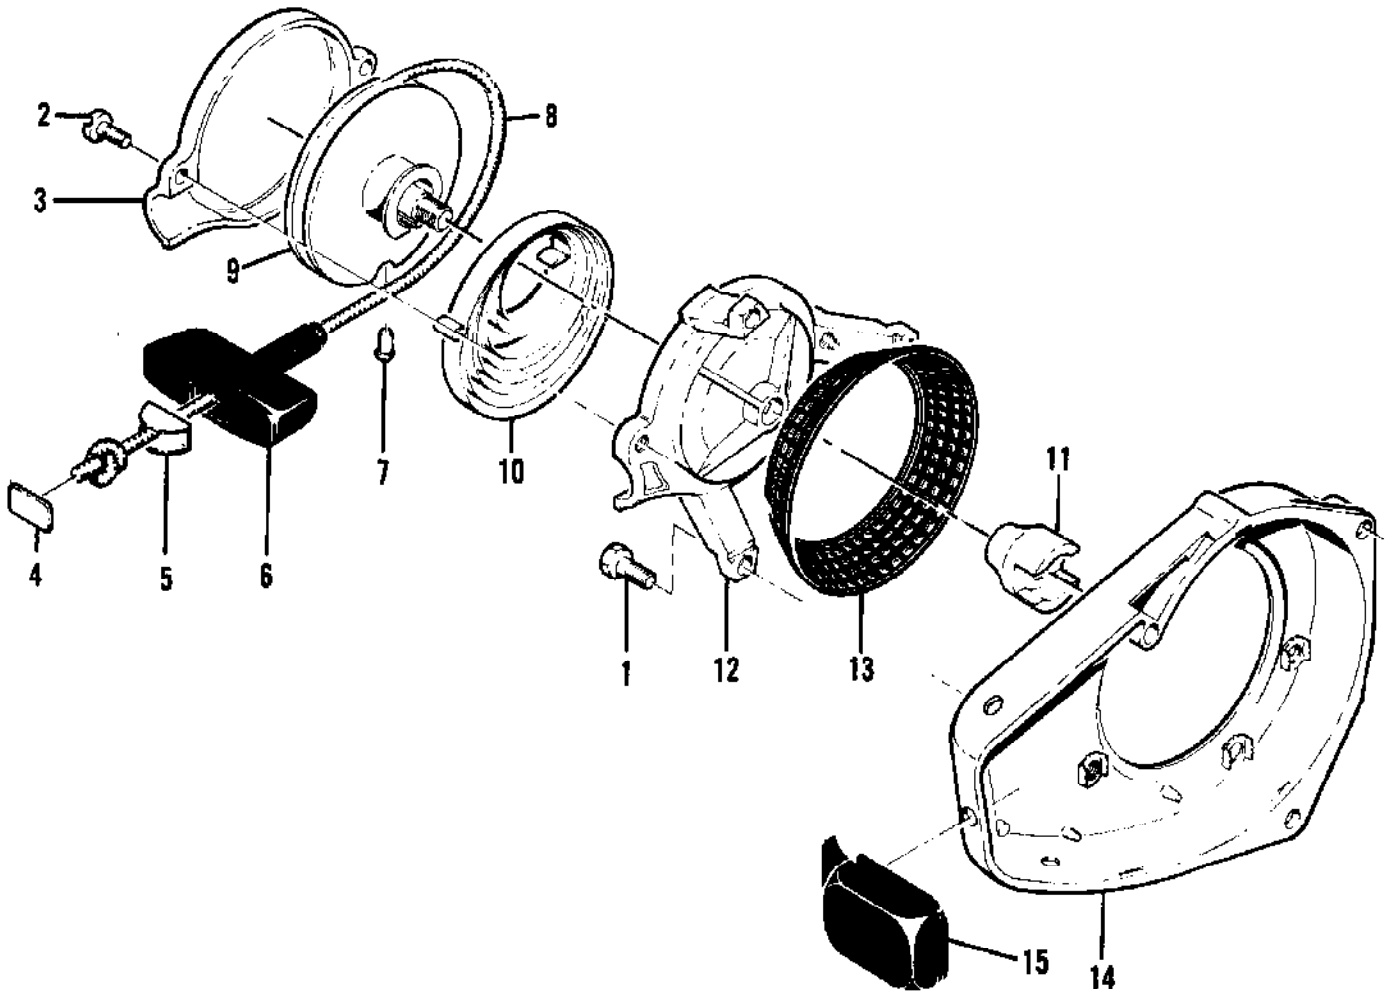

Ref #	Part Number	Qty	Description
1	104815	3	Screw - Hex hd 10-24 x 7/8 (SEMS)
	84211	1	Starter Assy
2	104396	2	Screw - Pan hd 10-24 x 3/4
3	60647	1	Cover - Starter
4	57232	1	Plate - Starter handle
5	57231	1	Cup - Handle
6	57230	1	Handle - Starter
7	101136	1	Rivet - Rope
8	28716	1	Rope - Starter
9	57792	1	Drum - Starter
10	51665	1	Spring - Rewind
11	57790	1	Ratchet - Starter
12	84212	1	Base - Starter
13	84629	1	Guard - Sawdust
14	89242	1	Housing - Fan
15	85376	1	Cover - Spark plug