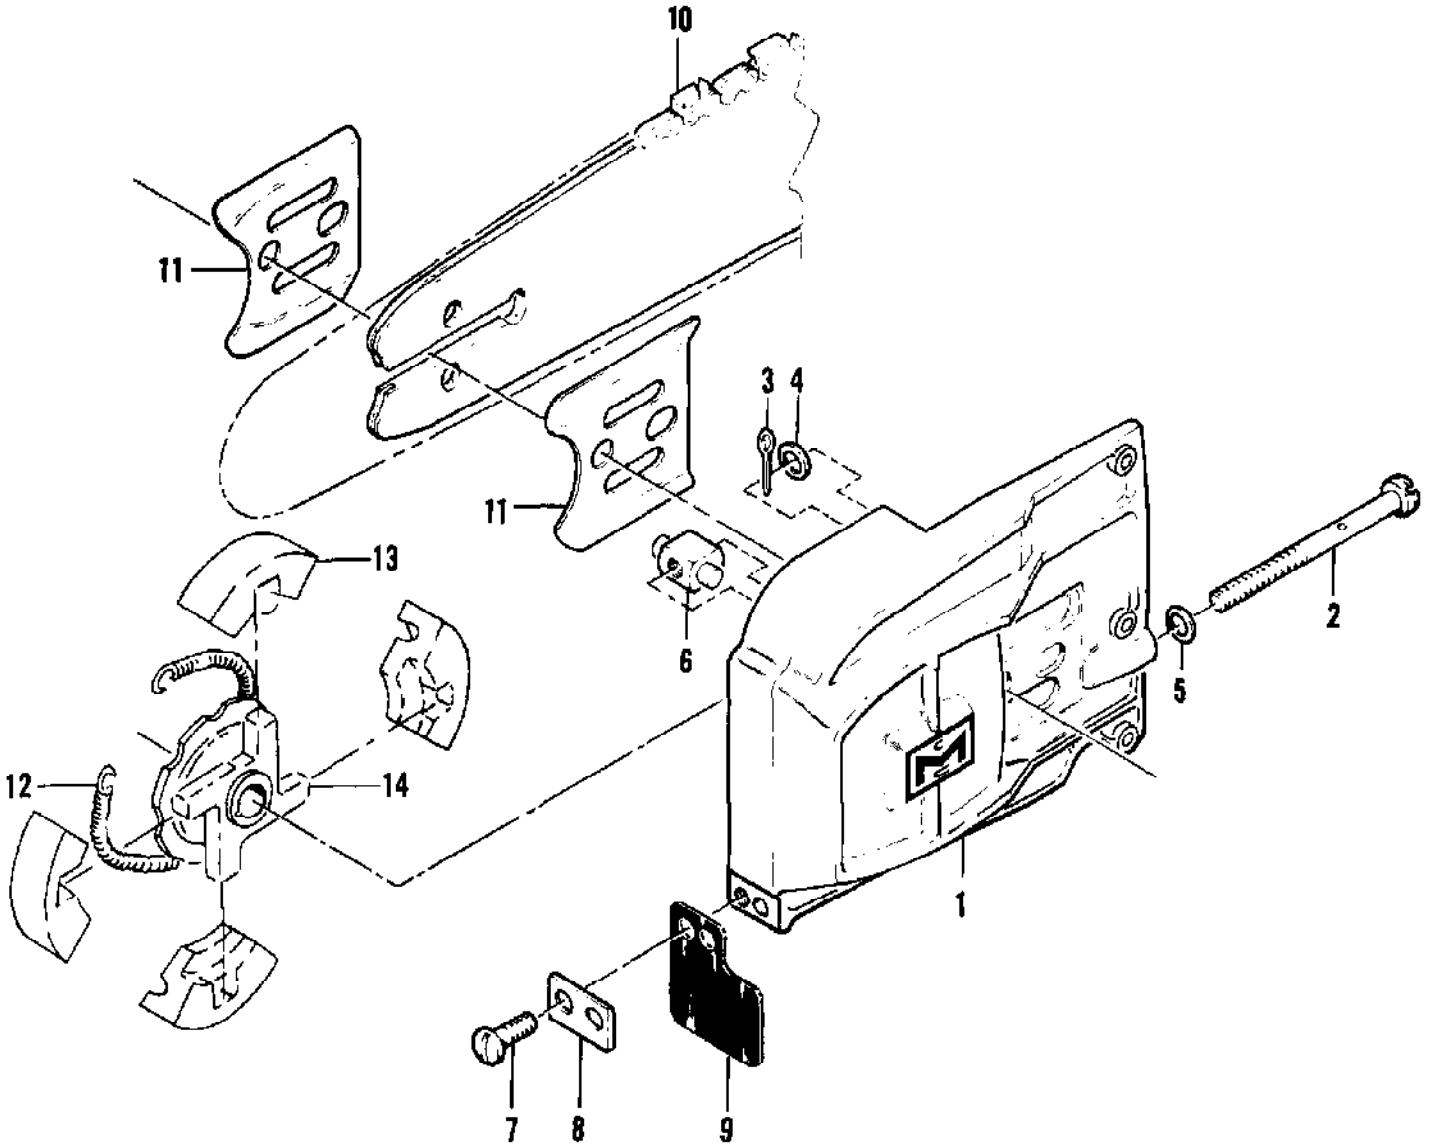

| Ref # | Part Number | Qty | Description |
|-------|-------------|-----|------------------------------|
| | 87288 | 1 | Carburetor Assy |
| 1 | 52933 | 4 | Screw - Pump cover |
| 2 | 83731 | 1 | Cover - Pump |
| 3 | 66629 | 1 | Gasket - Pump cover |
| 4 | 66630 | 1 | Diaphragm - Fuel pump |
| 5 | 48780 | 1 | Screw - Throttle shaft clip |
| 6 | 66646 | 1 | Clip - Throttle shaft |
| 7 | 48780 | 1 | Screw - Throttle plate |
| 8 | 51720 | 1 | Plate - Throttle |
| 9 | 88773 | 1 | Shaft Assy - Throttle |
| 10 | 67136 | 1 | Spring - Throttle shaft |
| 11 | 66639 | 1 | Plate - Choke |
| 12 | 83717 | 1 | Shaft Assy - Choke |
| 13 | 100071 | 1 | Ball - Choke friction |
| 14 | 48759 | 1 | Spring - Choke friction |
| 15 | 88768 | 1 | Needle - Idle mixture |
| 16 | 66626 | 1 | Spring - Idle mixture needle |
| 17 | 66625 | 1 | Screw - Idle speed |
| 18 | 66626 | 1 | Spring - Idle speed screw |
| 19 | 51721 | 4 | Screw - Diaphragm cover |
| 20 | 66631 | 1 | Cover - Diaphragm |
| 21 | 66632 | 1 | Diaphragm - Metering |
| 22 | 66633 | 1 | Gasket - Diaphragm |
| 23 | 66644 | 1 | Screw - Inlet lever pin |
| 24 | 66636 | 1 | Pin - Inlet lever |
| 25 | 66638 | 1 | Lever - Inlet |
| 26 | 66404 | 1 | Spring - Inlet lever |
| 27 | 66637 | 1 | Needle - Inlet |
| 28 | 66623 | 1 | Screen - Fuel inlet |
| 29 | 88771 | 1 | Jet - High speed fuel (029) |
| | 88772 | | Jet - H/S fuel (028) Alt. |
| | 88781 | | Jet - H/S fuel (027) Alt. |
| | 88780 | | Jet - H/S fuel (026) Alt. |
| 30 | 52928 | 1 | Plug - Cup |
| 31 | 66622 | 1 | Plug - Welch |
| | 88774 | | Gasket Set |
| | 88775 | | Repair Kit |
| | 88776 | | Gasket & Diaphragm Set |