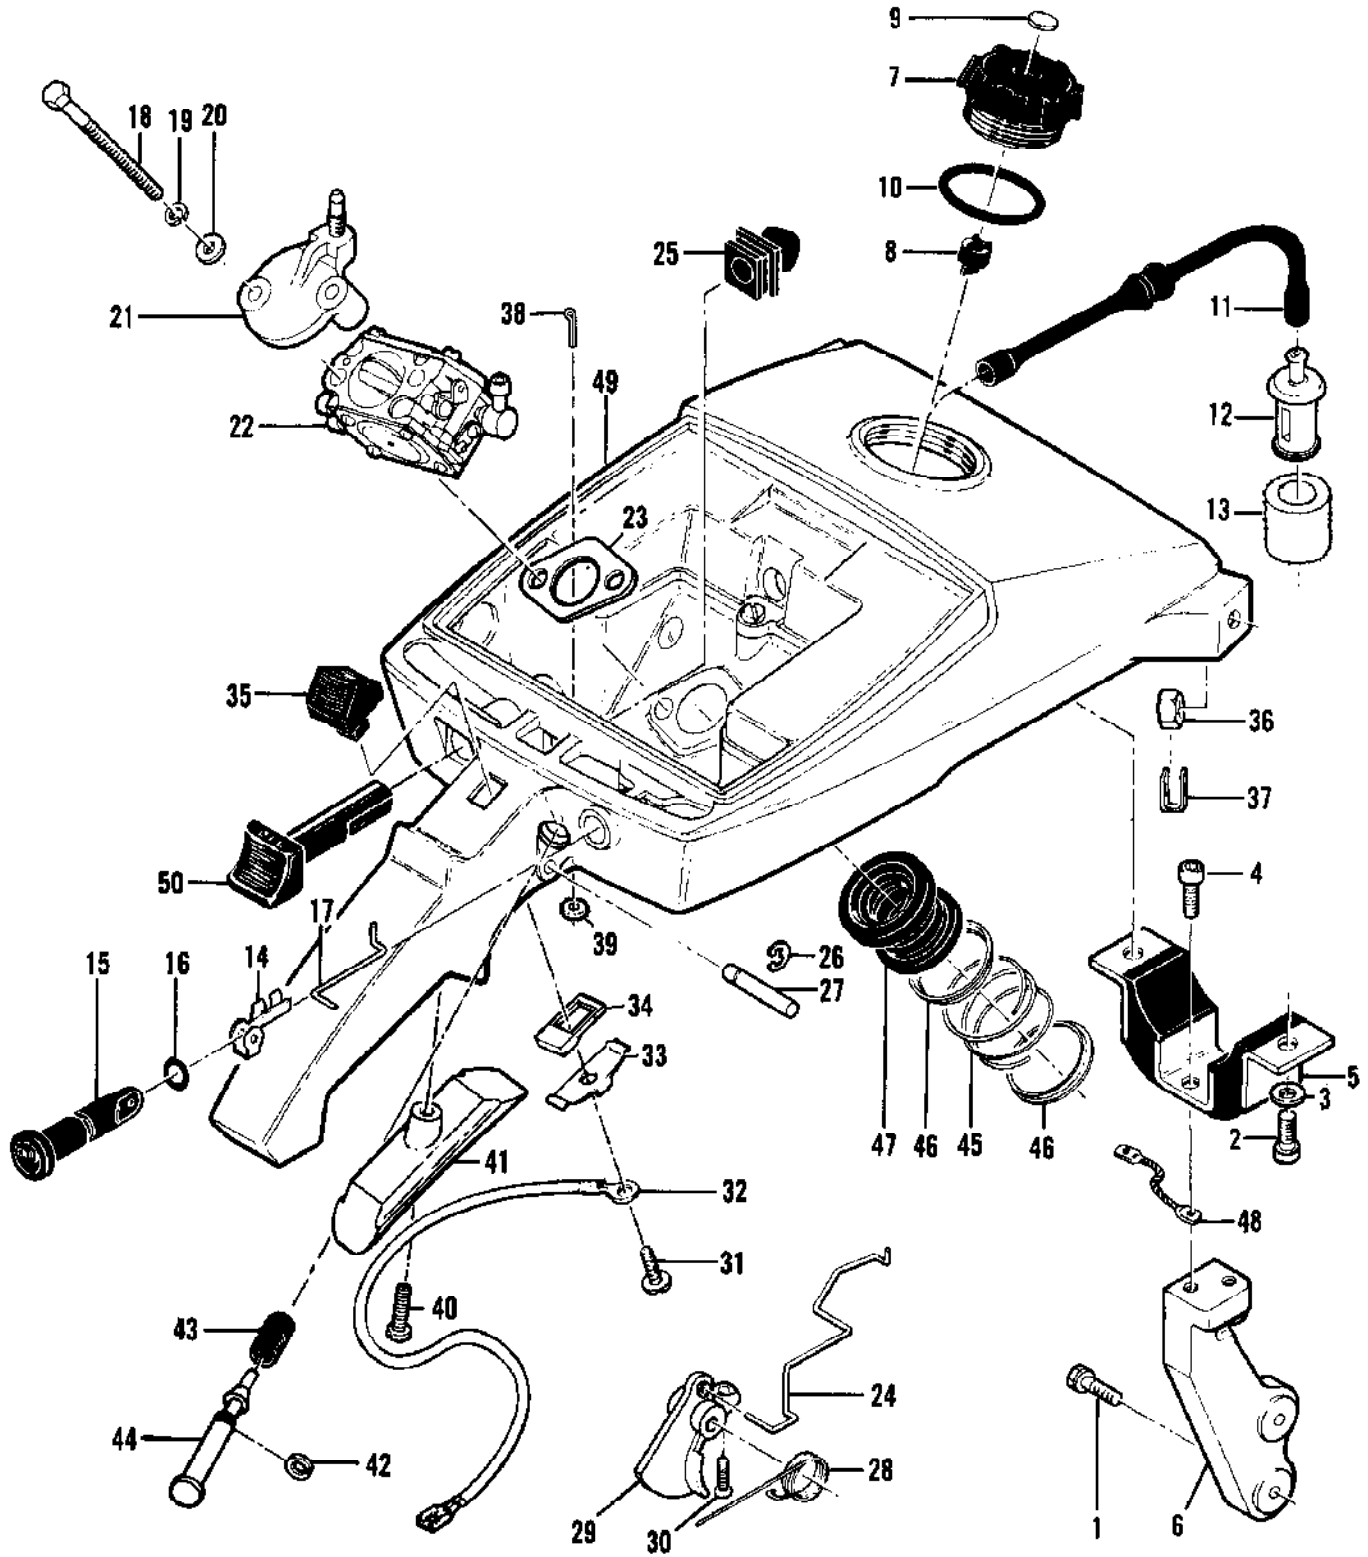

Ref #	Part Number	Qty	Description
1	110621	2	Screw - Hex hd 10-24 x 3/4 (SEMS)
2	104895	2	Screw - Skt hd 10-24 x 5/8
3	83745	2	Washer - Special
4	104895	2	Screw - Skt hd 10-24 x 5/8
5	85897	1	Mount - Front
6	69422	1	Bracket - Mount
7	55934B	1	Cap Assy - Fuel
8	53766A	1	Valve Assy - Check
9	55063	1	Seal - Capillary
10	101348	1	"O" Ring
11	69312	1	Hose - Fuel
12	53679B	1	Pickup Assy - Fuel
13	61159	1	Filter - Fuel
14	69442	1	Retainer - Choke rod
15	69471	1	Button - Choke
16	101056	1	"O" Ring
17	69443	1	Rod - Choke
18	110614	2	Screw - Hex hd 10-24 x 2-3/8
19	103174	2	Lockwasher - #10
20	24236	2	Washer - Special
21	69152	1	Anchor Assy - Air cleaner
22			Carburetor Assy See "Carburetor Assembly" illustration and parts list.
23	86189	1	Gasket - Carburetor
24	86149	1	Rod - Throttle
25	69525	1	Grommet - Throttle rod
26	104501	1	Retainer - Trigger pin
27	69465	1	Pin - Trigger
28	69466	1	Spring - Trigger
29	86150	1	Trigger
30	110537		Screw - Fil hd 8-36 x 1/2
31	110597	1	Screw - Pan hd 8-32 x 1/2 (SEMS)
32	83661	1	Wire Assy - Stop switch
33	62451	1	Contact - Switch
34	62950A	1	Base - Switch
35	68846	1	Button - Switch
36	101326	2	Nut - Hex 10-24
37	28053	2	Retainer - Nut
38	104310	1	Pin - Cotter
39	69352	1	Washer - Felt
40	110724	1	Screw - Fil hd 10-24 x 1
41	85660	1	Insert - Handle
42	101289	1	Ring - Retaining
43	84214	1	Spring - Throttle latch
44	86151	1	Button - Throttle latch
45	69565	1	Spring - Air cleaner
46	69371	2	Ferrule - Connector
47	69889	1	Connector
48	86365	1	Strap - Ground
49	87879	1	Tank Assy
50	87285	1	Button - Oiler