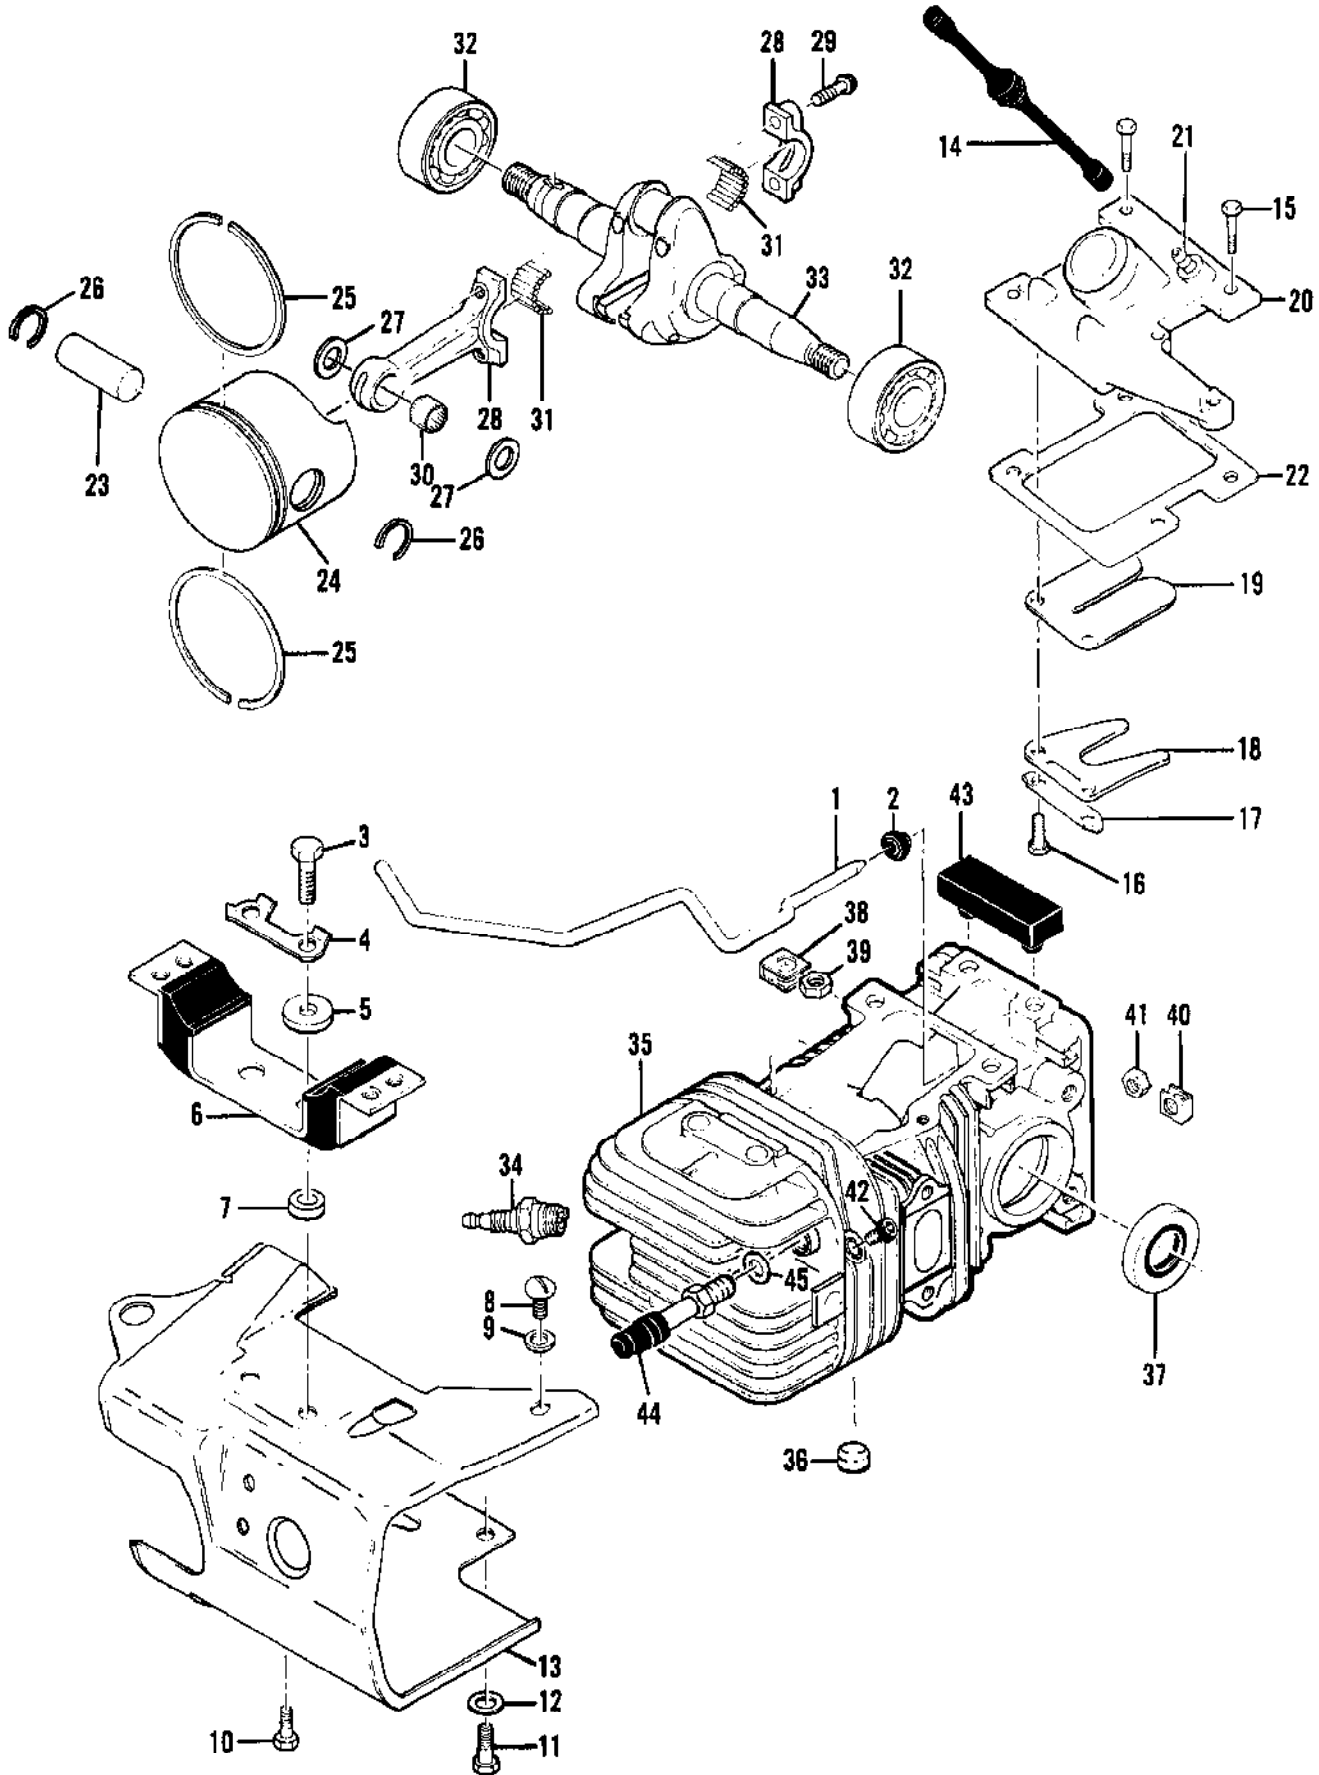

Ref #	Part Number	Qty	Description
1	69460	1	Pushrod - Oiler
2	57736	1	Seal - Pushrod
3	102761	2	Screw - Hex hd 10-24 x 7/8
4	69654	1	Lockplate
5	69417	2	Washer - Insulator
6	85896	1	Mount - Rear
7	85261	2	Spacer - Insulator
8	104393	1	Screw - Pan hd 10-24 x 3/8
9	100003	1	Washer - #10
10	104950	1	Screw - Hex hd 10-24 x 5/8
11	102861	2	Screw - Hex hd 1/4-20 x 5/8
12	100005	2	Washer - 1/4
13	89230	1	Shroud
14	88759	1	Hose - Pulse line
15	110621	4	Screw - Hex hd 10-24 x 3/4 (SEMS)
	85156	1	Manifold & Reed Assy
16	103748	2	Screw - Hex hd 8-32 x 1/2
17	69501	1	Lockplate
18	85513	1	Stop - Reed
19	85154	1	Valve - Reed
20	85235	1	Manifold & Pulse Fitting
21	69600	1	Fitting - Pulse
22	69526	1	Gasket - Manifold
23	89204	1	Pin - Piston
24	89251	1	Piston Assy
25	89248	1	Ring Set
26	85273	2	Ring - Retaining
27	85266	2	Washer - Thrust
28	88623	1	Connecting Rod Assy
29	110720	2	Screw - Spline hd Special
30	85607	1	Roller - Needle (Set of 22)
31	69891	24	Roller - Needle
32	110883	2	Bearing - Ball
33	89222	1	Crankshaft
34	63432	1	Spark Plug
35	89265	1	Crankcase Assy
36	110685	3	Plug - Cup
37	104432	1	Seal - Oil
38	28053	2	Retainer - Nut
39	101326	2	Nut - Hex 10-24
40	18556A	6	Retainer - Nut
41	105394	6	Nut - Hex 1/4-20
42	110681	1	Screw - Skt hd 10-24 x 1/4
43	69872	1	Snubber - Fuel tank
44	85148	1	Valve - Comp. rel.
45	85505	1	Washer - Valve