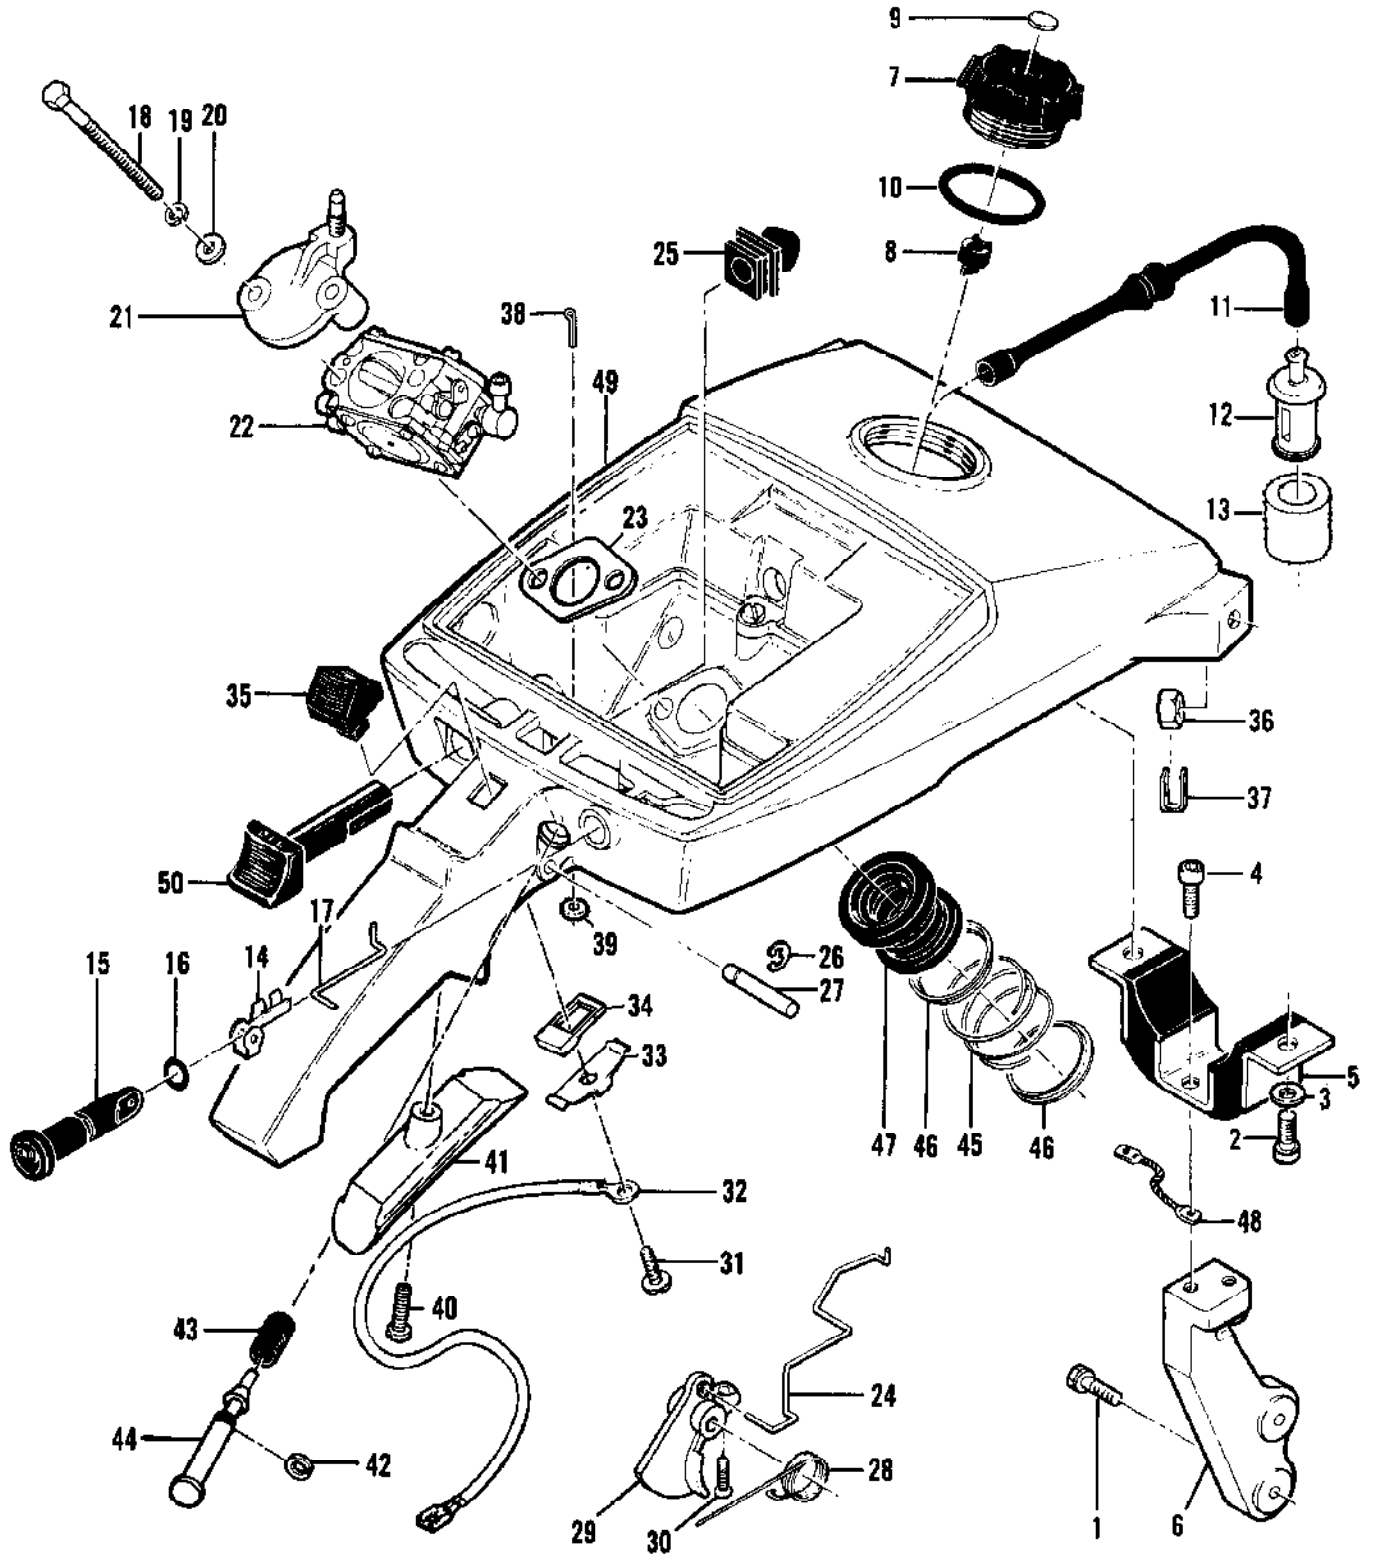

Ref #	Part Number	Qty	Description
1	85547	1	Clutch Guard Assy
2	62057	1	Screw - Adjustment
3	105686	1	Pin - Cotter
4	100004	1	Washer - 1/4
5	100005	1	Washer - 1/4
6	52207C	1	Nut - Bar adjustment
7	110041	2	Screw - Pan hd 8-32 x 1/2
8	69492	1	Retainer - Deflector
9	69477	1	Deflector - Saw dust
10		1	Bar & Chain Assys
11	64935	2	Plate - Bar
	89227	1	Clutch Assy
12	85042	1	Spring - Clutch
13	51464A	4	Shoe - Clutch
14	89226	1	Rotor Assy

Ref #	Part Number	Qty	Description
1	104815	3	Screw - Hex hd 10-24 x 7/8 (SEMS)
	84211	1	Starter Assy
2	104396	2	Screw - Pan hd 10-24 x 3/4
3	60647	1	Cover - Starter
4	57232	1	Plate - Starter handle
5	57231	1	Cup - Handle
6	57230	1	Handle - Starter
7	101136	1	Rivet - Rope
8	28716	1	Rope - Starter
9	57792	1	Drum - Starter
10	51665	1	Spring - Rewind
11	57790	1	Ratchet - Starter
12	84212	1	Base - Starter
13	84629	1	Guard - Sawdust
14	89242	1	Housing - Fan
15	85376	1	Cover - Spark plug