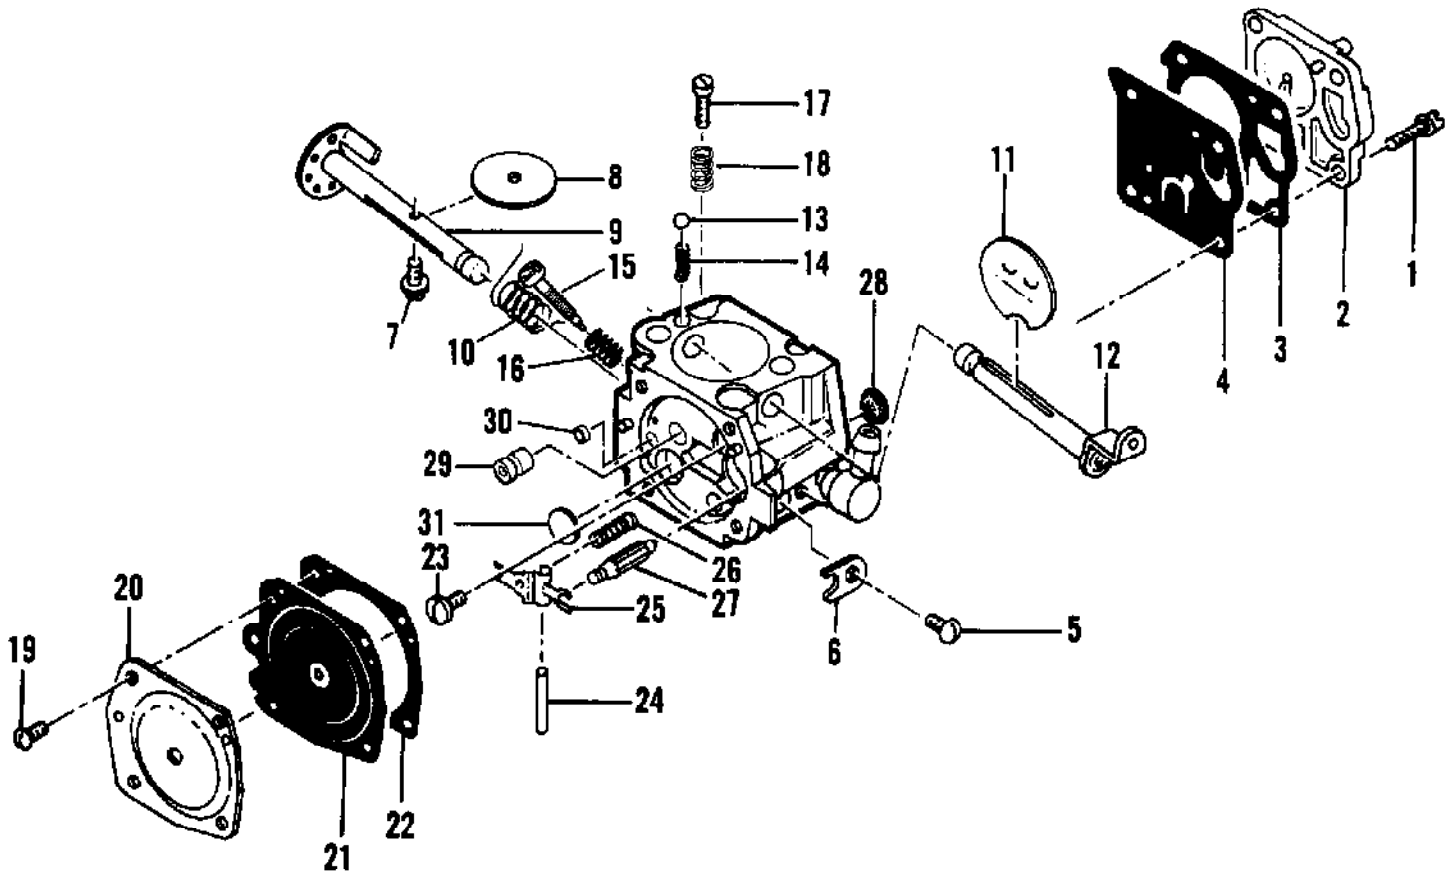

Ref #	Part Number	Qty	Description
	87288	1	Carburetor Assy
1	52933	4	Screw - Pump cover
2	83731	1	Cover - Pump
3	66629	1	Gasket - Pump cover
4	66630	1	Diaphragm - Fuel pump
5	48780	1	Screw - Throttle shaft clip
6	66646	1	Clip - Throttle shaft
7	48780	1	Screw - Throttle plate
8	51720	1	Plate - Throttle
9	88773	1	Shaft Assy - Throttle
10	67136	1	Spring - Throttle shaft
11	66639	1	Plate - Choke
12	83717	1	Shaft Assy - Choke
13	100071	1	Ball - Choke friction
14	48759	1	Spring - Choke friction
15	88768	1	Needle - Idle mixture
16	66626	1	Spring - Idle mixture needle
17	66625	1	Screw - Idle speed
18	66626	1	Spring - Idle speed screw
19	51721	4	Screw - Diaphragm cover
20	66631	1	Cover - Diaphragm
21	66632	1	Diaphragm - Metering
22	66633	1	Gasket - Diaphragm
23	66644	1	Screw - Inlet lever pin
24	66636	1	Pin - Inlet lever
25	66638	1	Lever - Inlet
26	66404	1	Spring - Inlet lever
27	66637	1	Needle - Inlet
28	66623	1	Screen - Fuel inlet
29	88771	1	Jet - High speed fuel (029)
	88772		Jet - H/S fuel (028) Alt.
	88781		Jet - H/S fuel (027) Alt.
	88780		Jet - H/S fuel (026) Alt.
30	52928	1	Plug - Cup
31	66622	1	Plug - Welch
	88774		Gasket Set
	88775		Repair Kit
	88776		Gasket & Diaphragm Set

Ref #	Part Number	Qty	Description
1	85547	1	Clutch Guard Assy
2	62057	1	Screw - Adjustment
3	105686	1	Pin - Cotter
4	100004	1	Washer - 1/4
5	100005	1	Washer - 1/4
6	52207C	1	Nut - Bar adjustment
7	110041	2	Screw - Pan hd 8-32 x 1/2
8	69492	1	Retainer - Deflector
9	69477	1	Deflector - Saw dust
10		1	Bar & Chain Assys
11	64935	2	Plate - Bar
	89227	1	Clutch Assy
12	85042	1	Spring - Clutch
13	51464A	4	Shoe - Clutch
14	89226	1	Rotor Assy