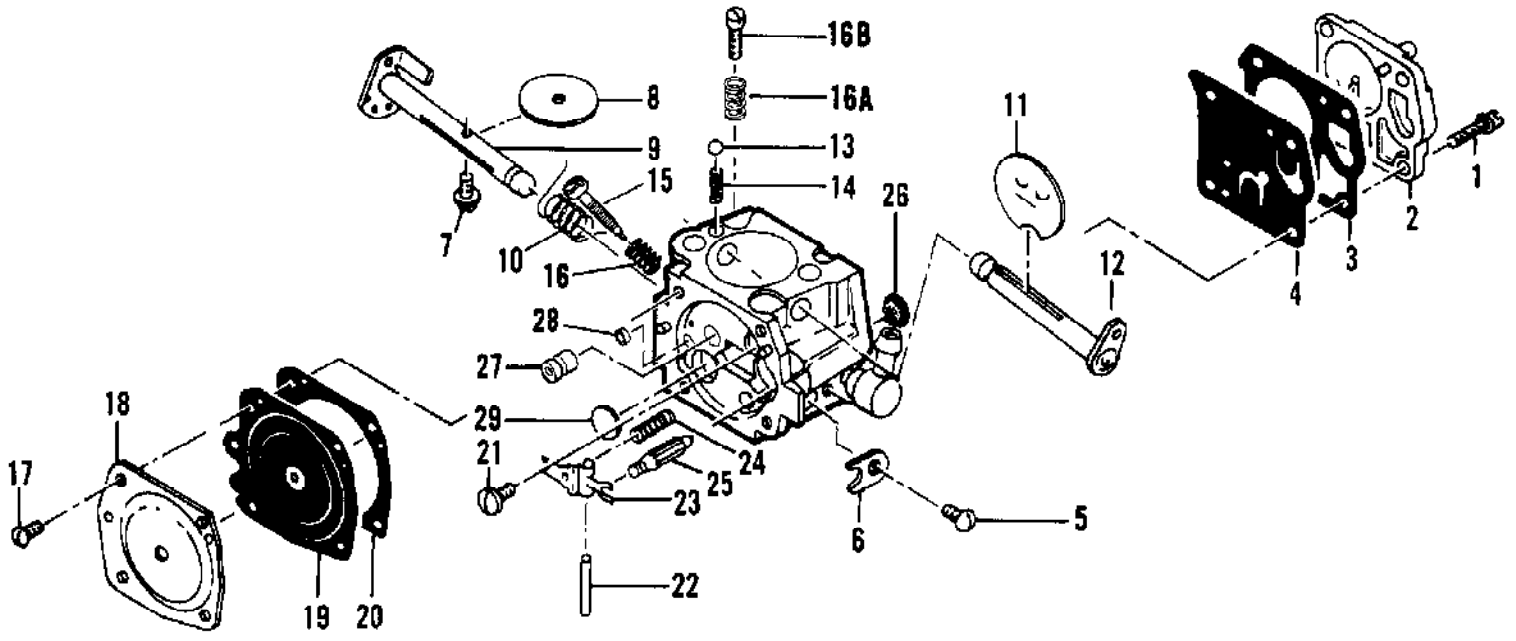

Ref #	Part Number	Qty	Description
	91121	1	Carburetor Assy
	87809	1	Carburetor Assy
1	52933	4	Screw - Pump cover
2	66628	1	Cover - Pump
3	66629	1	Gasket - Pump cover
4	66630	1	Diaphragm - Fuel pump
5	48780	1	Screw - Throttle shaft clip
6	66646	1	Clip - Throttle shaft
7	48780	1	Screw - Throttle plate
8	51720	1	Plate - Throttle
9	87922	1	Shaft Assy - Throttle
10	67136	1	Spring - Throttle shaft
11	65856	1	Plate - Choke
12	83725	1	Shaft Assy - Choke
13	100071	1	Ball- Choke friction
14	48759	1	Spring - Choke friction
15	88768	1	Needle - Idle mixture
16	66626	1	Spring - Idle
16A	66626	1	Spring - Idle
16B	66625	1	Screw - Idle speed adjustment
17	51721	4	Screw - Diaphragm cover
18	83724	1	Cover - Diaphragm
19	66632	1	Diaphragm - Metering
20	66633	1	Gasket - Diaphragm
21	66644	1	Screw - Inlet lever pin
22	66636	1	Pin - Inlet lever
23	66638	1	Lever - Inlet
24	66404	1	Spring - Inlet lever
25	66637	1	Needle - Inlet
26	66623	1	Screen - Fuel inlet
27	88771	1	Jet - H/S fuel (029)
	88772	Alt.	Jet - H/S fuel (028)
	88781	Alt.	Jet - H/S fuel (027)
28	52928	1	Plug - Cup
29	66622	1	Plug - Welch
	88774		Gasket Set
	88775		Repair Kit
	88776		Gasket & Diaphragm Set