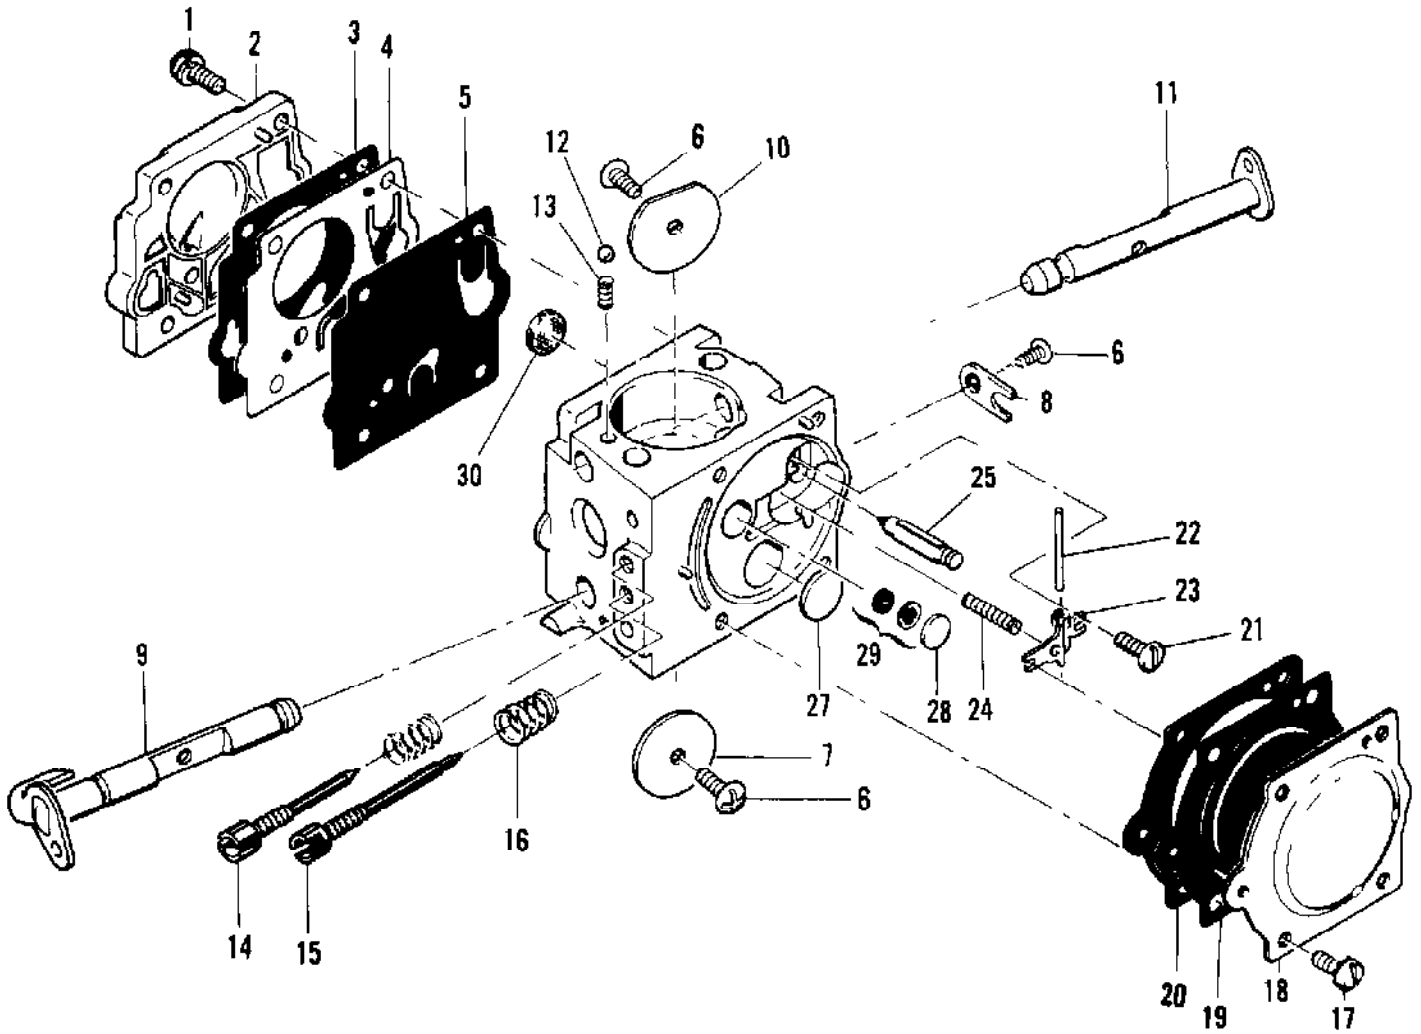

No  
Diagram  
Available  
  
Parts List  
Only

Ref #	Part Number	Qty	Description
	85726		Manual - Owner's
	62827		Wrench - Screwdriver
	63746		Scrench
	86330		Kit - Spike
	86334		Kit - Frame & Grip
	84922		Kit - Baffle
	83970		Kit - Preheater
	86419		Guide - Timing
	63097		Spark Plug - AC CS 45 T
	65778		Spark Plug - AC CS 41 T
	65370		Kit - Sprocket 7T .354
	65408		Spark Plug - CJ8
	83235		Wrench
	64935		Bar Plate
	64330		Set - Bar plate
	69191		Kit - Pressure adaptor
	84453		Kit - Piston tool
	69031		Piston Assy (0.020 in. oversize)
	63291		Ring Set (0.020 in. oversize)
	103085		Bearing - Needle (2)
	69032		Piston Assy (0.030 in. oversize)
	63292		Ring Set (0.030 in. oversize)
	103085		Bearing - Needle (2)

Ref #	Part Number	Qty	Description
	84015	1	Carburetor Assy
1	67501	4	Screw - Pump cover
2	83760	1	Cover - Pump
3	67495	1	Gasket - Cover
4	67498	1	Diaphragm - Check valve
5	83114	1	Diaphragm - Fuel pump
6	47690	3	Screw - Plate
7	83762	1	Plate - Throttle
8	67489	1	Clip - Shaft
9	67486	1	Shaft Assy - Throttle
10	67490	1	Plate - Choke
11	67488	1	Shaft Assy - Choke
12	100302	1	Ball - Choke friction
13	67504	1	Spring - Choke
14	67506	1	Needle - High speed
15	67505	1	Needle - Idle
16	67502	2	Spring - Needle
17	70798	4	Screw - Diaphragm cover
18	83761	1	Cover - Diaphragm
19	67499	1	Diaphragm - Metering
20	67496	1	Gasket - Diaphragm
21	67500	1	Screw - Lever pin
22	67508	1	Pin - Lever
23	67509	1	Lever - Metering
24	67503	1	Spring - Lever
25	67491	1	Valve - Needle
27	71690	1	Plug - 3/8
28	69506	1	Plug - 5/16
29	83758	1	Kit - Valve & Seat Assy
30	67507	1	Screen - Fuel
	67482		Gasket Set
	67481		Repair Kit