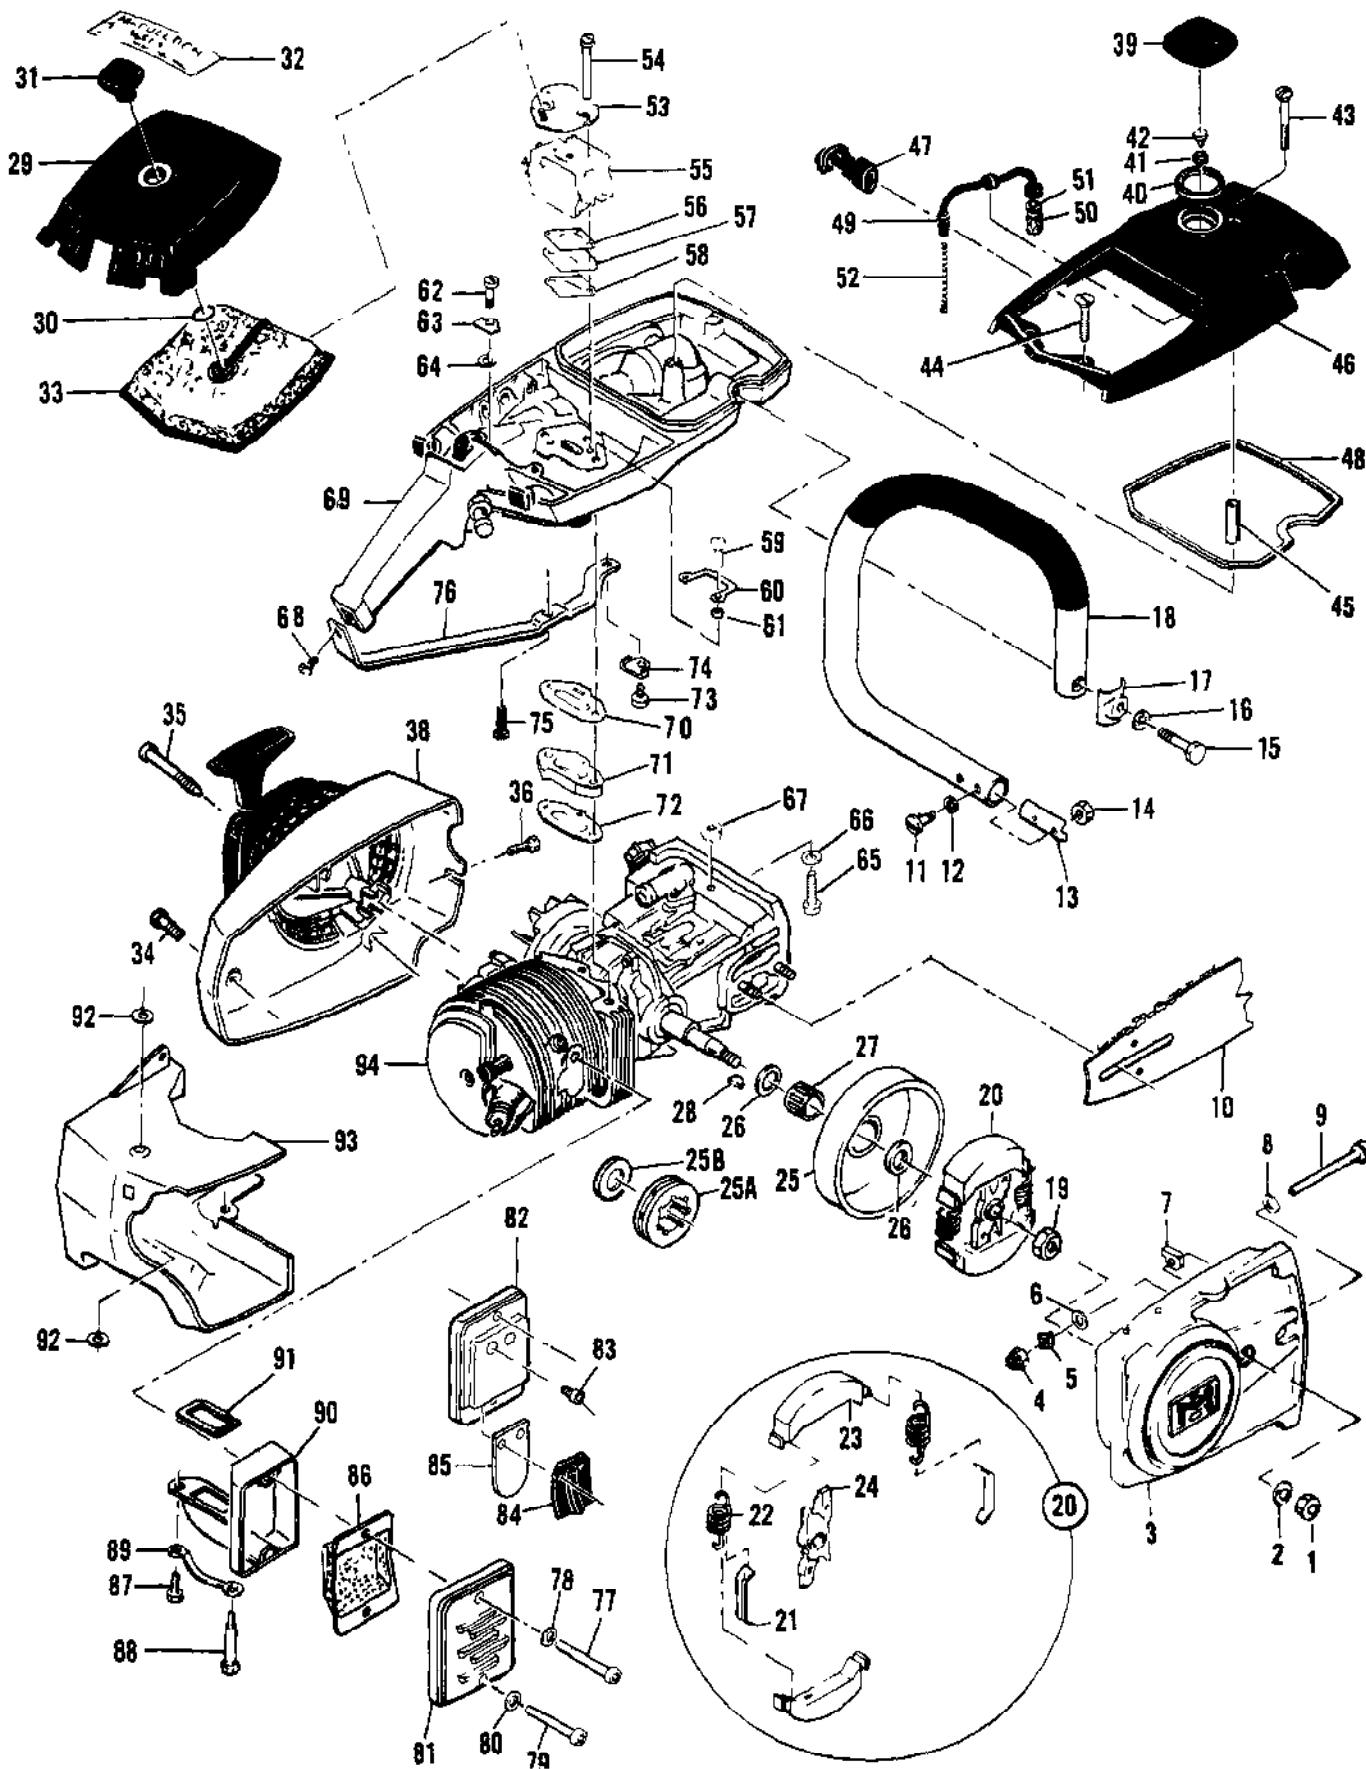

Ref #	Part Number	Qty	Description
1	110454	2	Nut - Hex 5/16-24
2	100440	2	Washer - 5/16
3	88586	1	Clutch Guard Assy
4	102067	1	Nut - Hex 10-24
5	110387	1	Washer - Wavey
6	100002	1	Washer - #10
7	61705	1	Nut - Bar adjustment
8	110264	1	Washer - #10
9	102144	1	Screw - Bar adjustment
10		1	Bar & Chain Assy
11	110865	2	Screw - Hex hd 10-24 x 7/8
12	100352	2	Washer - #10
13	89727	1	Plug - Retainer
14	101326	2	Nut - Hex 10-24
15	102130	1	Screw - Hex hd 1/4-20 x 1-1/2
16	100153	1	Lockwasher - 1/4
17	63484	1	Clamp - Frame
18	87686	1	Frame & Grip Assy
19	110594	1	Nut - Hex 3/8-24
	86113	1	Nut - Hex 3/8-24
20	84682	1	Clutch Assy
	87675	1	Clutch Assy
21	64583	2	Retainer - Spring
22	83223	2	Spring - Clutch
23	67233	2	Shoe - Clutch
24	62204C	1	Rotor Assy
	89438	1	Rotor Assy
25	86948	1	Drum
25A	86951	1	Sprocket - .375
25B	86958	1	Washer - Sprocket
25	66979	1	Kit - Sprocket & Drum - .404
26	61692	2	Shim
27	110330	1	Bearing
28	103879	1	Key - Woodruff
29	68530	1	Cover Assy - Air cleaner
30	110565	1	Ring - Retainer
31	68529	1	Knob - Cover
32	87176	1	Nameplate
33	69922	1	Filter - Air
34	110741	1	Screw - Pan hd 10-24 x 1/2
35	62978	3	Screw - Special
36	110741	1	Screw - Pan hd 10-24 x 1/2
38			Fan Housing & Starter See "Fan Housing & Starter Assemblies" illustration and parts list.
39	89322	1	Cap Assy - Fuel
40	69767	1	Gasket
41	86453	1	Plug
42	53766A	1	Valve
43	110402	1	Screw - Oval hd 12-24 x 2-3/8
44	103579	2	Screw - Fl hd 10-24 x 1
45	87840	1	Spacer
46	84252	1	Cover - Fuel tank
	88650	1	Cover - Fuel tank
	87815	1	Cover - Fuel tank
	89425	1	Cover - Fuel tank