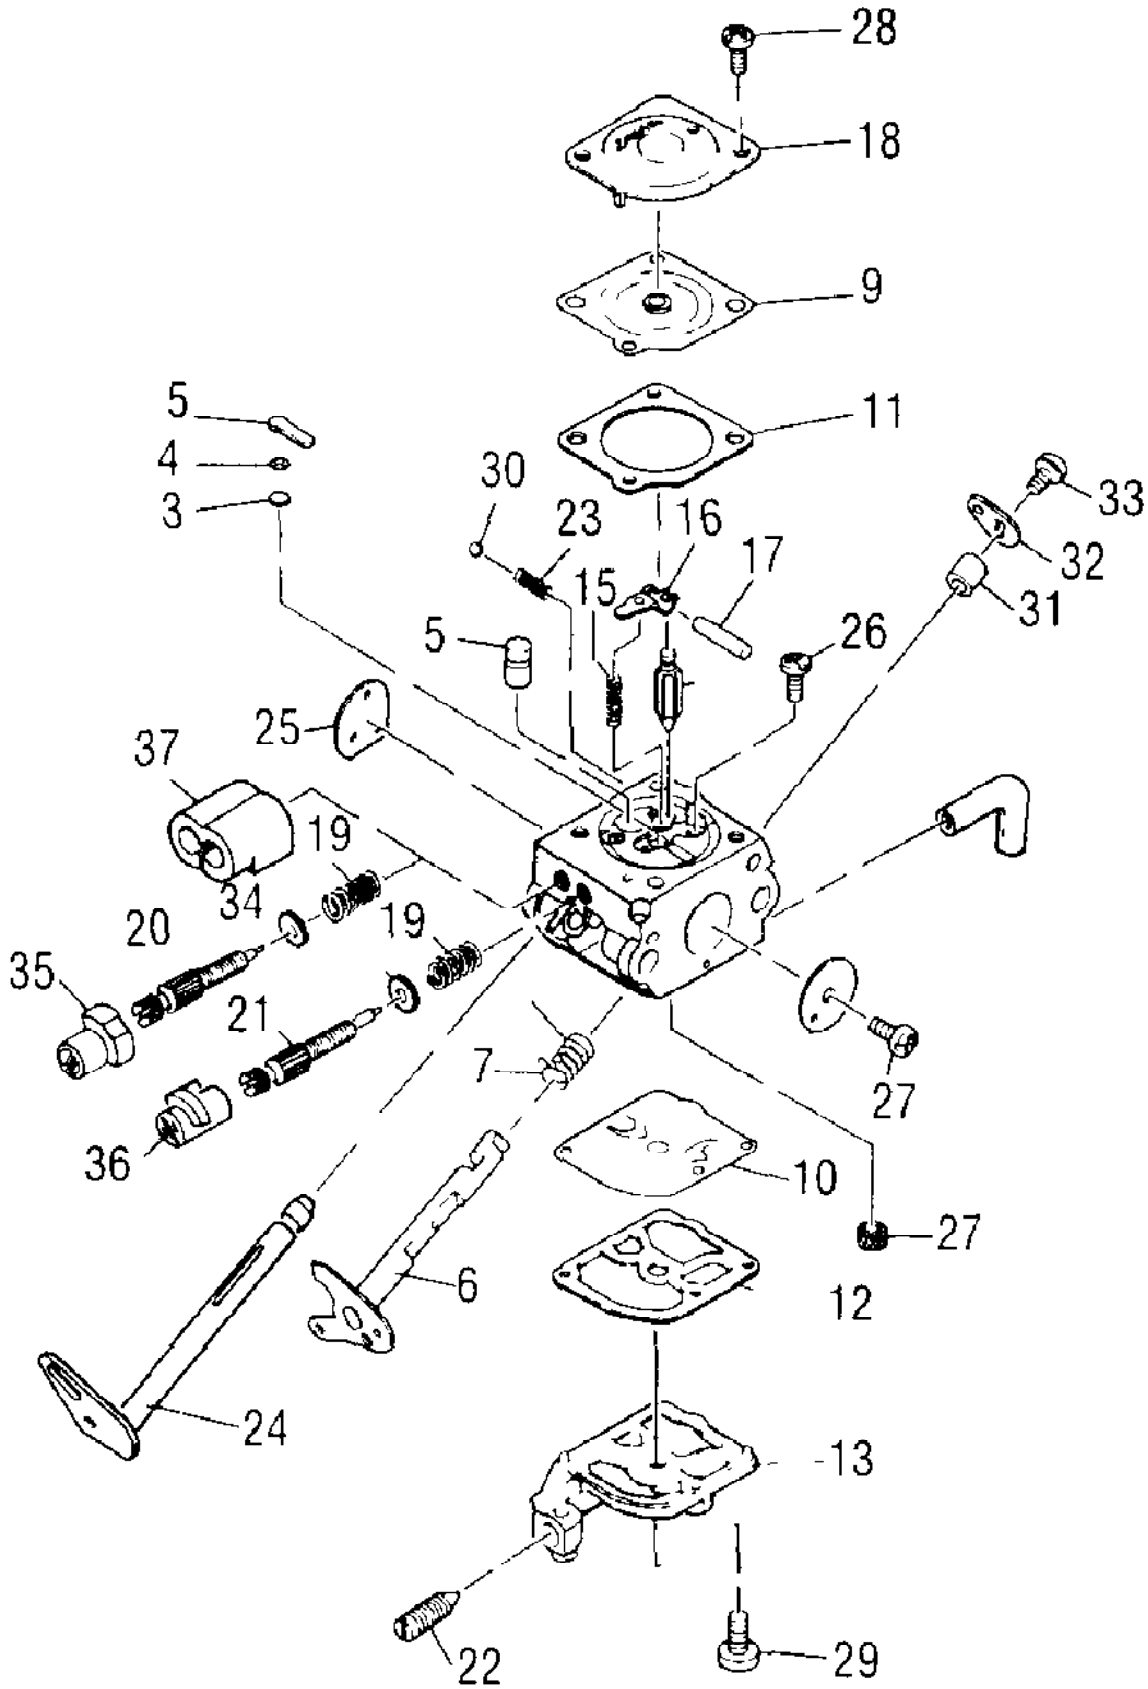

Ref #	Part Number	Qty	Description
	32365304		Carburetor Walbro WT 438 Distributor stocked. Medium to slow moving part.
	32365404		Carburetor Walbro WT 439 Distributor stocked. Medium to slow moving part.
1		1	Strainer Not available individually, included in Carburetor Asy.
2		1	Plug Welch Not available individually, included in Carburetor Asy.
3		1	Valve Check Not available individually, included in Carburetor Asy.
4		1	Retainer, Check Valve Not available individually, included in Carburetor Asy.
5		1	Nozzle Asy Check Valve Not available individually, included in Carburetor Asy.
6		1	Shaft Asy, Throttle Not available individually, included in Carburetor Asy.
7		1	Spring Throttle Return Not available individually, included in Carburetor Asy.
8		1	Valve, Throttle Not available individually, included in Carburetor Asy.
9		1	Diaphragm Asy, metering Not available individually, included in Carburetor Asy.
10		1	Diaphragm, Pump Not available individually, included in Carburetor Asy.
11		1	Gasket, metering Chamber Not available individually, included in Carburetor Asy.
12		1	Gasket Pump Not available individually, included in Carburetor Asy.
13		1	Cover Pump Not available individually, included in Carburetor Asy.
14		1	Valve Inlet Needle Not available individually, included in Carburetor Asy.
15		1	Spring, metering Lever Not available individually, included in Carburetor Asy.
16		1	Lever metering Not available individually, included in Carburetor Asy.
17		1	Pie Not available individually, included in Carburetor Asy.
18		1	Cover metering Chamber Not available individually, included in Carburetor Asy.
19		2	Spring Adjust Screw Not available individually, included in Carburetor Asy.
20		1	Screw Main Mixture Not available individually, included in Carburetor Asy.