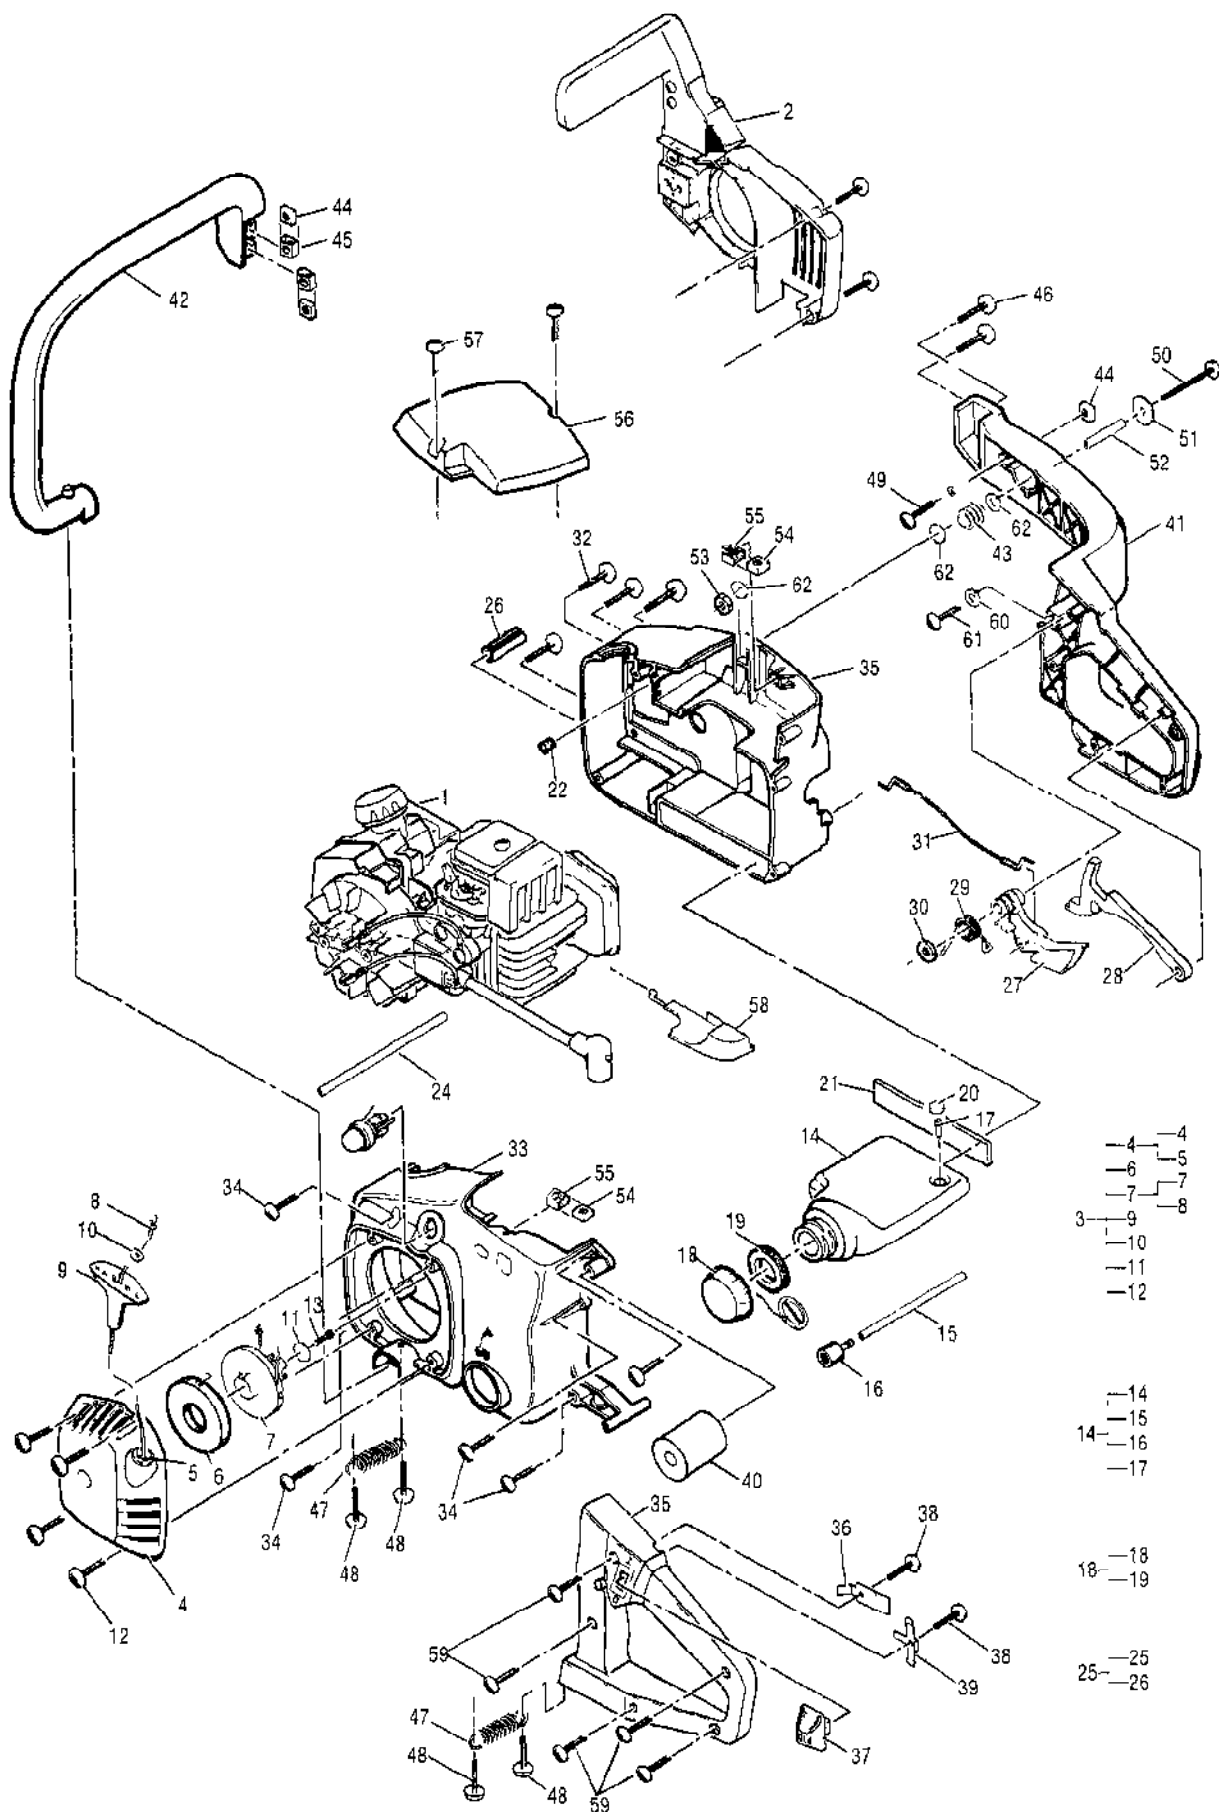

Ref #	Part Number	Qty	Description
1			Powerhead Asy See "Powerhead Assembly" illustration and parts list.
2			Chain Brake Asy See "Chain Brake Assembly" illustration and parts list.
3	300858	1	Starter Housing Asy, Grey Choose appropriate color; Factory stocked. Slow moving part.
	300264	1	Starter Housing Asy, Yellow Choose appropriate color; Dealer stocked. Fast to medium moving part.
	301078	1	Starter Housing Asy, Black Choose appropriate color; Factory stocked. Slow moving part.
4	301651	1	Housing/Rope Guide Asy, Grey Choose appropriate color; Factory stocked. Slow moving part.
	301044	1	Housing/Rope Guide Asy, Yellow Choose appropriate color; Distributor stocked. Medium to slow moving part.
	301654	1	Housing/Rope Guide Asy, Black Choose appropriate color; Factory stocked. Slow moving part.
5		1	Rope Guide Not available individually
6	300475	1	Spring, Starter Rewind Dealer stocked. Fast to medium moving part.
7	301043	1	Rope/Drum Asy (32cc) Dealer stocked. Fast to medium moving part.
8	300300	1	Rope, Starter 50 inch Dealer stocked. Fast to medium moving part.
9	87851	1	Handle, Starter Dealer stocked. Fast to medium moving part.
10	223944	1	Bushing, Starter Dealer stocked. Fast to medium moving part.
11	300297	1	Washer, 19 ID x 68 OD Dealer stocked. Fast to medium moving part.
12	300294	1	Screw, 8-16 x .75 Torx Hd Plast Dealer stocked. Fast to medium moving part.
13	300294	4	Screw, 8-16 x .75 Torx Hd Plastite Dealer stocked. Fast to medium moving part.
14	300260	1	Oil Tank Asy Distributor stocked. Medium to slow moving part.
15	300289	1	Hose, Oil Pick-up Dealer stocked. Fast to medium moving part.
16	225062	1	Filter, Oil Dealer stocked. Fast to medium moving part.
17	300256	1	Valve, Duckbill Dealer stocked. Fast to medium moving part.
18	300565	1	Oil Cap Asy w/Retainer Dealer stocked. Fast to medium moving part.