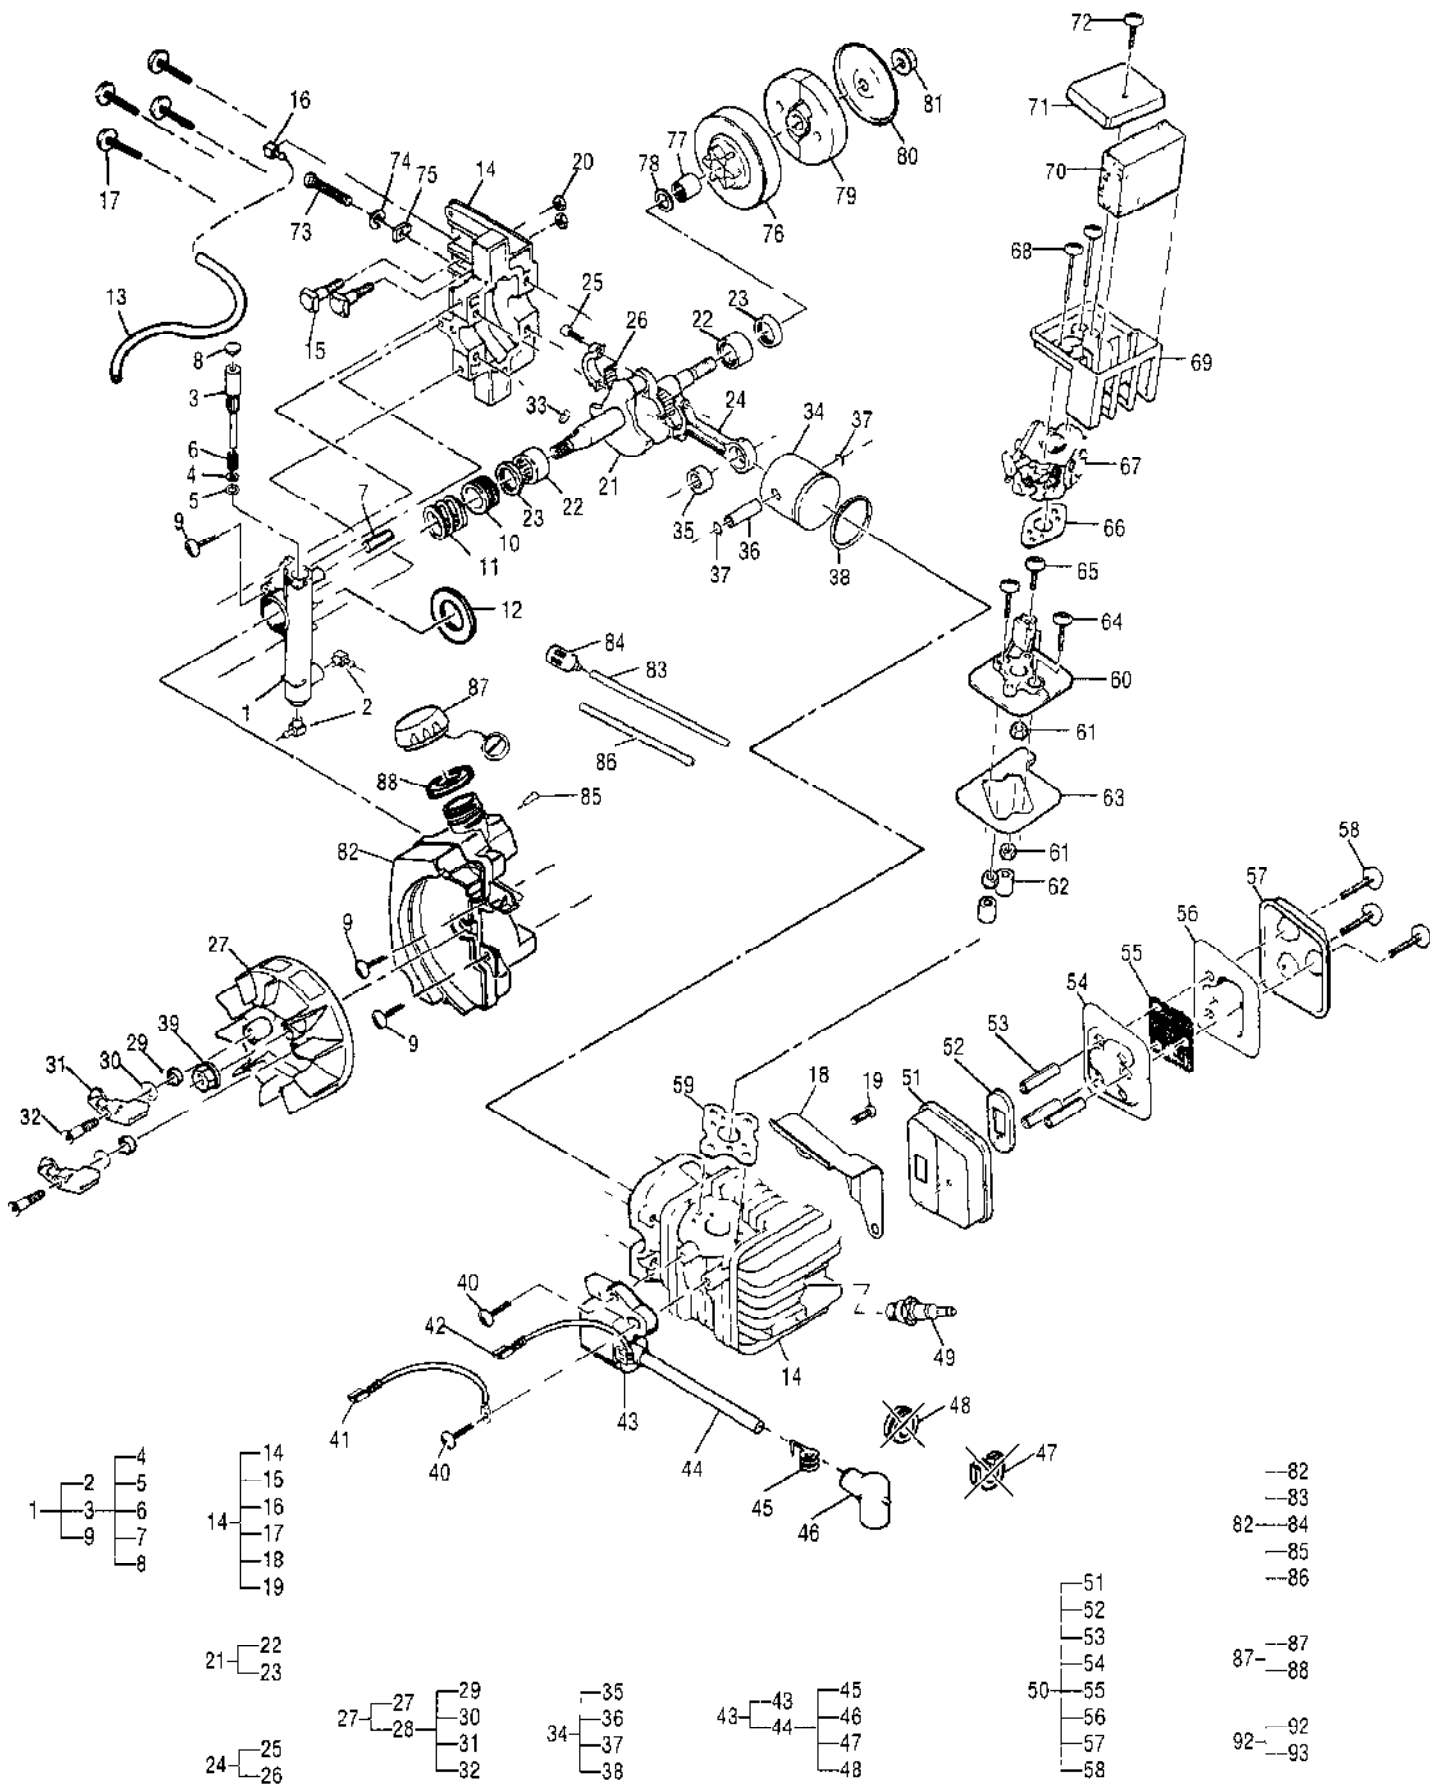

Ref #	Part Number	Qty	Description
1	301304	1	Oil Pump Asy Dealer stocked. Fast to medium moving part.
2	322182	2	Fitting Distributor stocked. Medium to slow moving part.
3	301084	1	Kit, Gear/Plunger Asy Dealer stocked. Fast to medium moving part.
4	110582	1	Washer Dealer stocked. Fast to medium moving part.
5		1	O-Ring Not available individually
6		1	Spring Not available individually
7		1	Pin, Dowel Not available individually
8	322187	1	Plug, Oil Pump Distributor stocked. Medium to slow moving part.
9	111226	2	Screw, 10-24 x .62 Tr Hd Torx Dealer stocked. Fast to medium moving part.
10	224814	1	Worm Gear Dealer stocked. Fast to medium moving part.
11	224840	1	Spring, Compression Dealer stocked. Fast to medium moving part.
12	300295	1	Seal, Foam, Oil Pump Dealer stocked. Fast to medium moving part.
13	300288	1	Connecting Hose Dealer stocked. Fast to medium moving part.
14	301055	1	Cyl/C'case/Bar Bolt Asy, 38cc Dealer stocked. Fast to medium moving part.
15	8385601	2	Bolt, Bar Dealer stocked. Fast to medium moving part.
16	300257	1	Fitting Distributor stocked. Medium to slow moving part.
17	111083	4	Screw, 12-24 x 1.0 Hx Wshr Hd Dealer stocked. Fast to medium moving part.
18	323923	1	Baffle, Air Factory stocked. Slow moving part.
19	111054	1	Screw, 10-24x.625 Dealer stocked. Fast to medium moving part.
20	110676	2	Nut, Hx 1/4-28 Flange Dealer stocked. Fast to medium moving part.
21	302140	1	Crankshaft/Bearing Asy Distributor stocked. Medium to slow moving part.
22	213282	2	Bearing, C'shaft Dealer stocked. Fast to medium moving part.
23	83859	2	Seal, C'shaft Oil Dealer stocked. Fast to medium moving part.
24	9413501	1	Connecting Rod/Bearing Asy Dealer stocked. Fast to medium moving part.
25	94654	2	Screw, Conn Rod Distributor stocked. Medium to slow moving part.