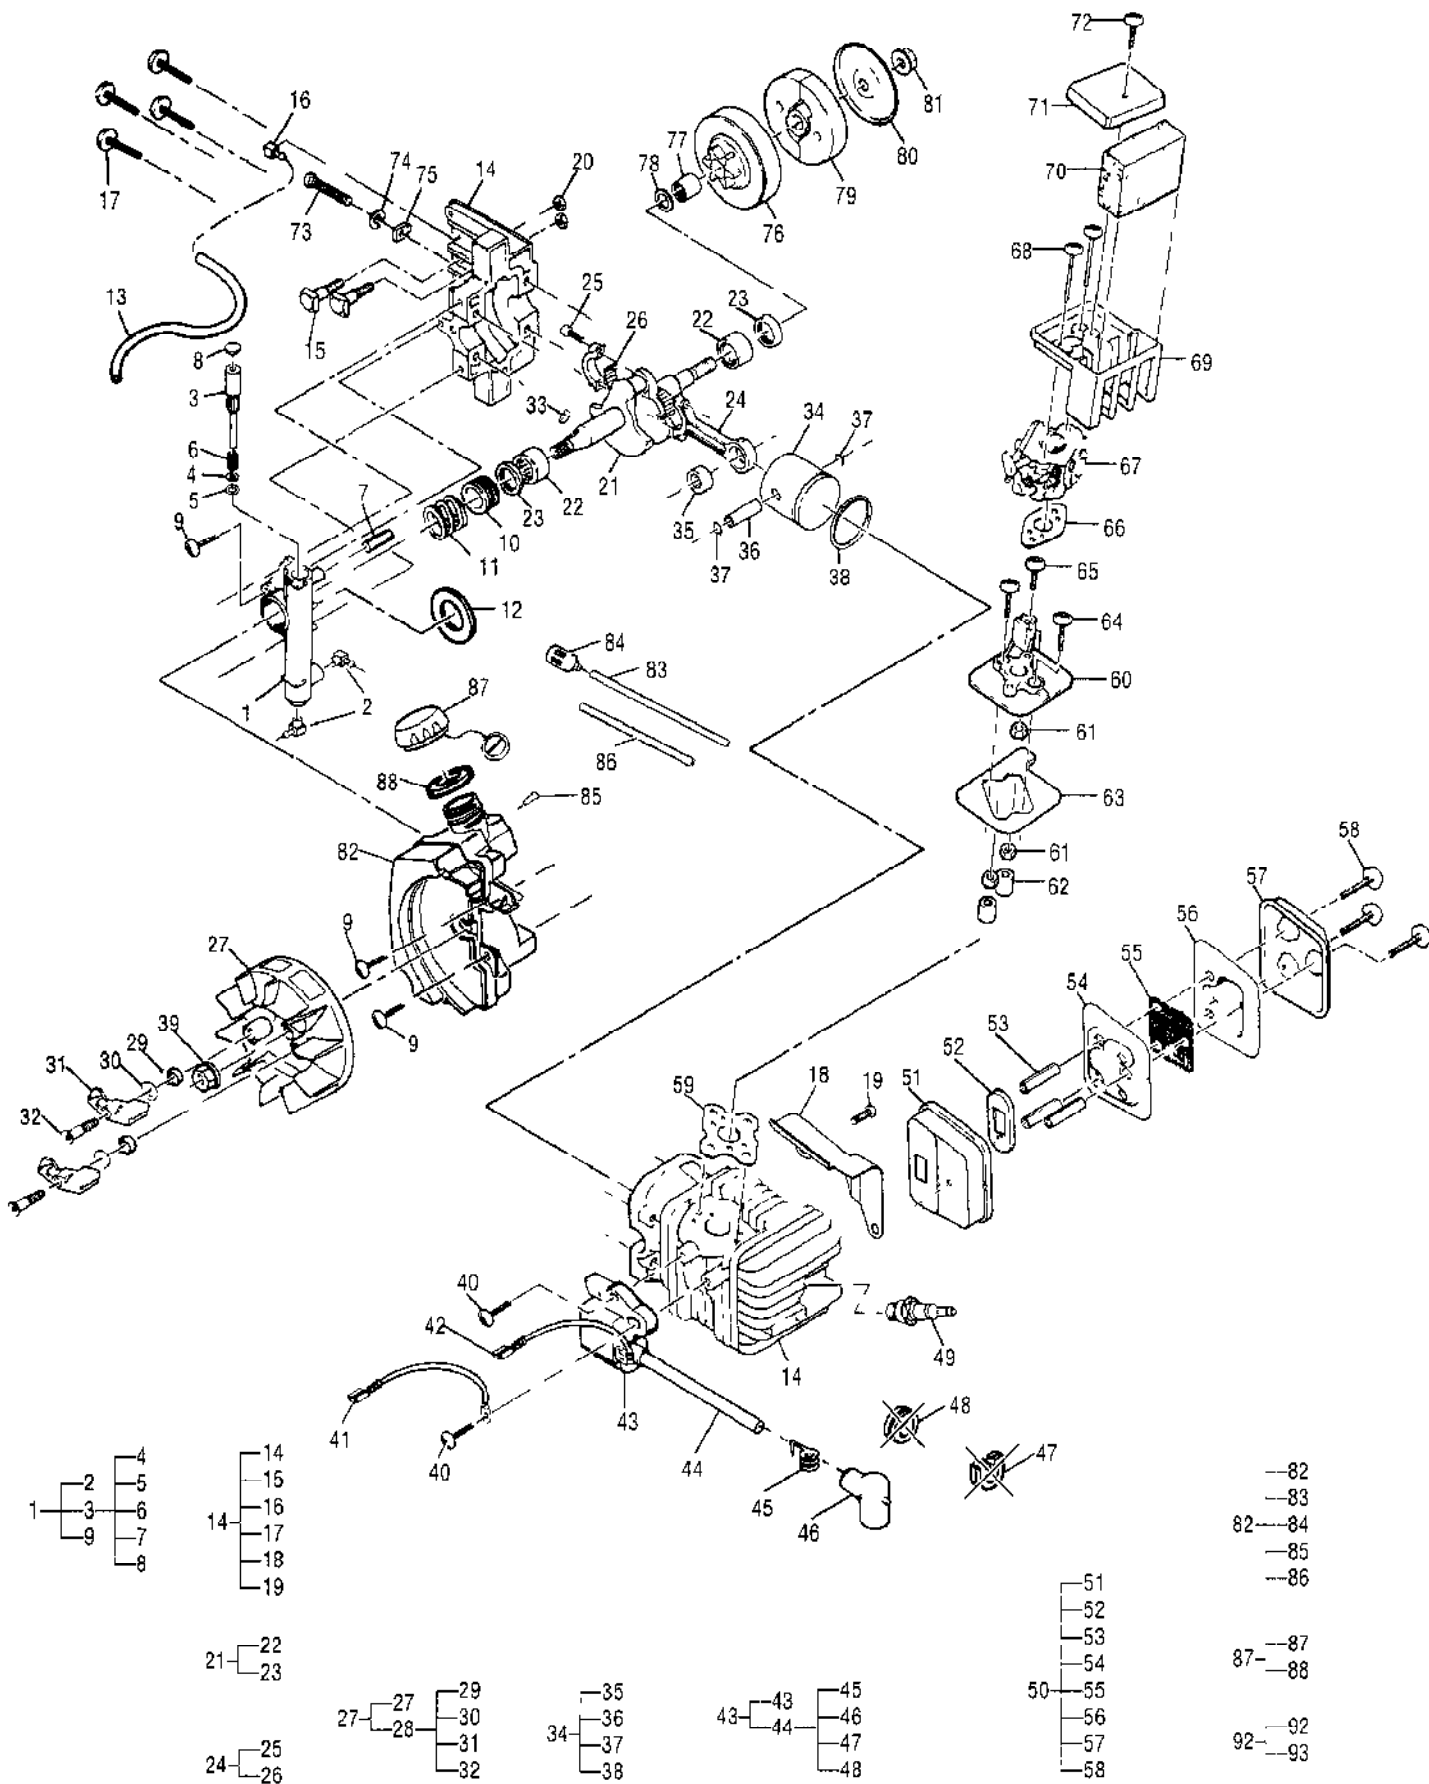

Ref #	Part Number	Qty	Description
1	301304	1	Oil Pump Asy Dealer stocked. Fast to medium moving part.
2	322182	2	Fitting Distributor stocked. Medium to slow moving part.
3	301084	1	Kit, Gear/Plunger Asy Dealer stocked. Fast to medium moving part.
4	110582	1	Washer Dealer stocked. Fast to medium moving part.
5		1	O-Ring Not available individually
6		1	Spring Not available individually
7		1	Pin, Dowel Not available individually
8	322187	1	Plug, Oil Pump Distributor stocked. Medium to slow moving part.
9	111226	2	Screw, 10-24 x .62 Tr Hd Torx Dealer stocked. Fast to medium moving part.
10	224814	1	Worm Gear Dealer stocked. Fast to medium moving part.
11	224840	1	Spring, Compression Dealer stocked. Fast to medium moving part.
12	300295	1	Seal, Foam, Oil Pump Dealer stocked. Fast to medium moving part.
13	300288	1	Connecting Hose Dealer stocked. Fast to medium moving part.
14	301055	1	Cyl/C'case/Bar Bolt Asy, 38cc Dealer stocked. Fast to medium moving part.
15	8385601	2	Bolt, Bar Dealer stocked. Fast to medium moving part.
16	300257	1	Fitting Distributor stocked. Medium to slow moving part.
17	111083	4	Screw, 12-24 x 1.0 Hx Wshr Hd Dealer stocked. Fast to medium moving part.
18	323923	1	Baffle, Air Factory stocked. Slow moving part.
19	111054	1	Screw, 10-24x.625 Dealer stocked. Fast to medium moving part.
20	110676	2	Nut, Hx 1/4-28 Flange Dealer stocked. Fast to medium moving part.
21	302140	1	Crankshaft/Bearing Asy Distributor stocked. Medium to slow moving part.
22	213282	2	Bearing, C'shaft Dealer stocked. Fast to medium moving part.
23	83859	2	Seal, C'shaft Oil Dealer stocked. Fast to medium moving part.
24	9413501	1	Connecting Rod/Bearing Asy Dealer stocked. Fast to medium moving part.
25	94654	2	Screw, Conn Rod Distributor stocked. Medium to slow moving part.