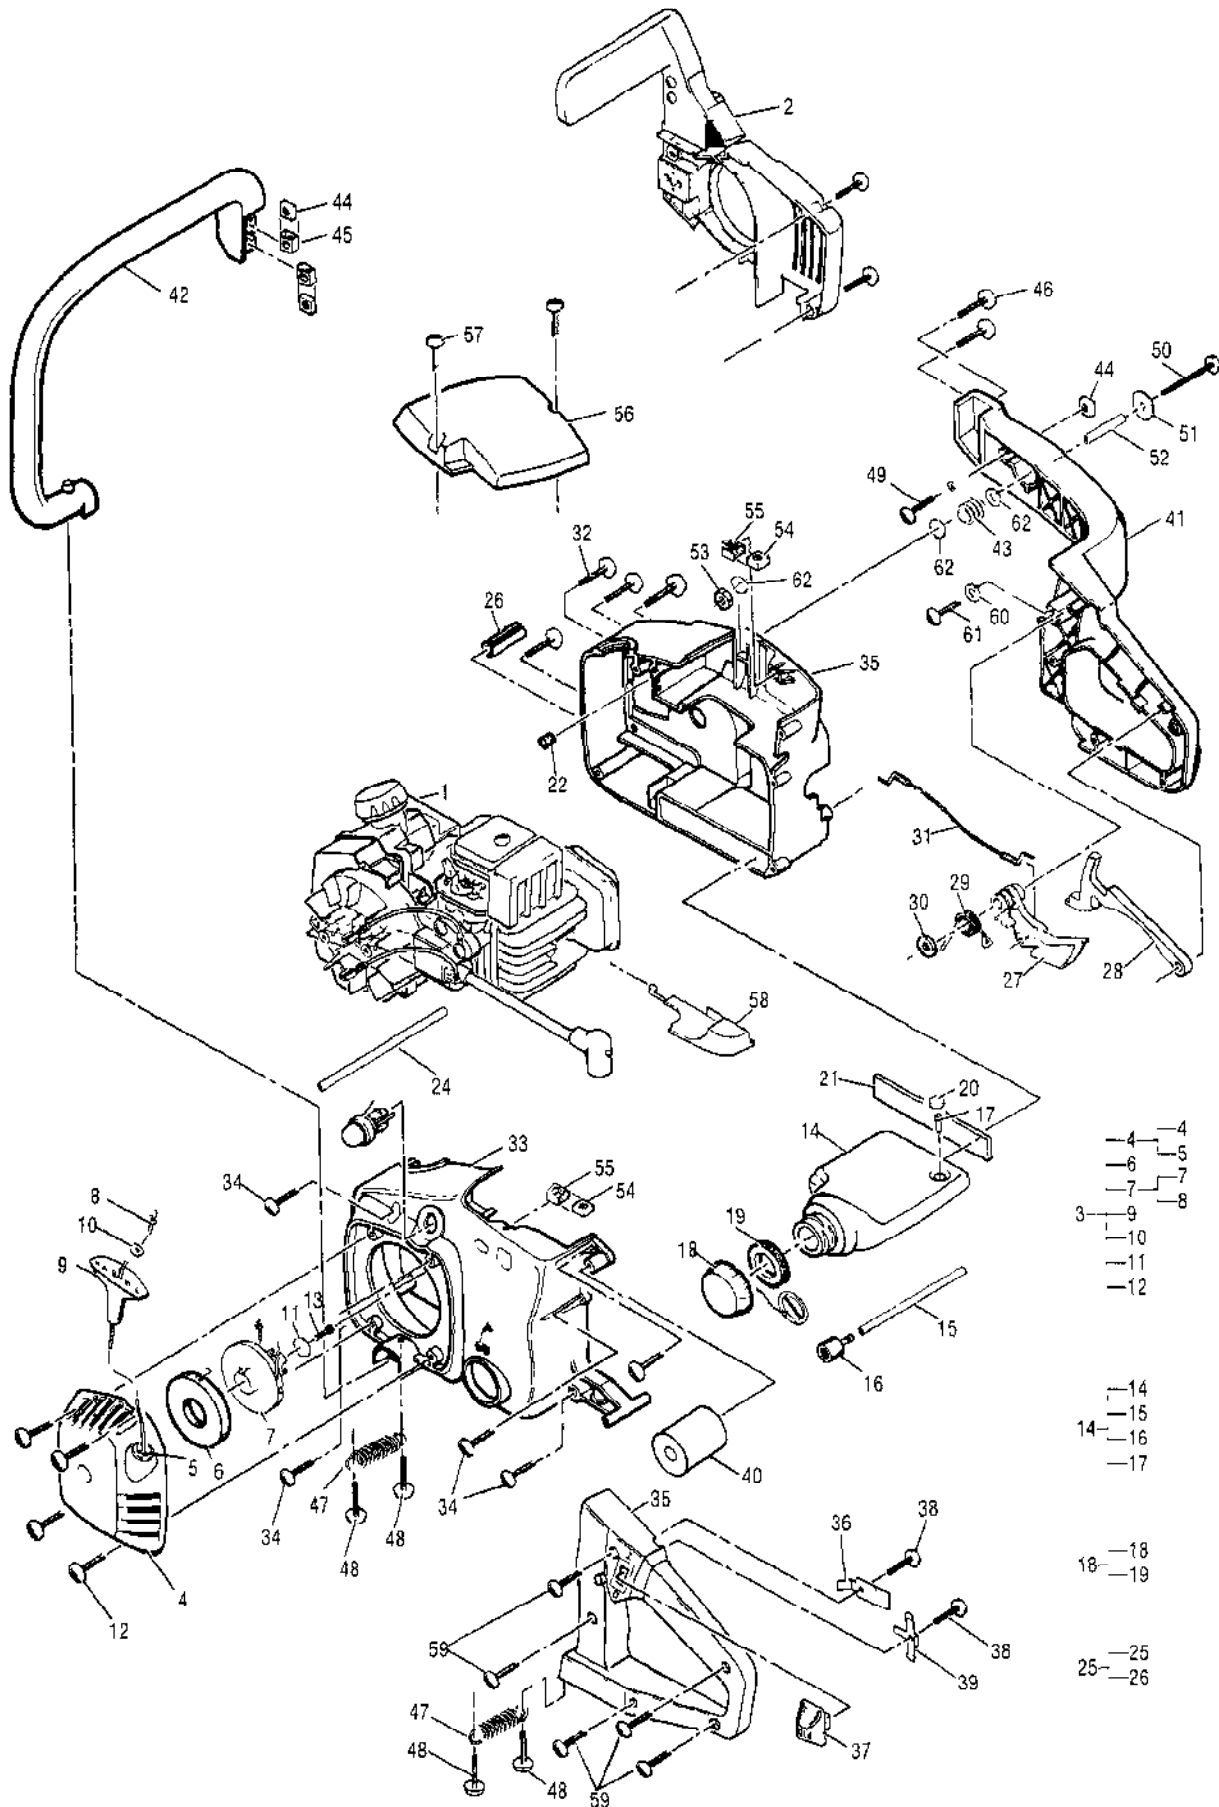

Ref #	Part Number	Qty	Description
1			Powerhead Asy See "Powerhead Assembly" illustration and parts list.
2			Chain Brake Asy See "Chain Brake Assembly" illustration and parts list.
3	300858	1	Starter Housing Asy, Grey Choose appropriate color; Factory stocked. Slow moving part.
	300264	1	Starter Housing Asy, Yellow Choose appropriate color; Dealer stocked. Fast to medium moving part.
	301078	1	Starter Housing Asy, Black Choose appropriate color; Factory stocked. Slow moving part.
4	301651	1	Housing/Rope Guide Asy, Grey Choose appropriate color; Factory stocked. Slow moving part.
	301044	1	Housing/Rope Guide Asy, Yellow Choose appropriate color; Distributor stocked. Medium to slow moving part.
	301654	1	Housing/Rope Guide Asy, Black Choose appropriate color; Factory stocked. Slow moving part.
5		1	Rope Guide Not available individually
6	300475	1	Spring, Starter Rewind Dealer stocked. Fast to medium moving part.
7	301043	1	Rope/Drum Asy (32cc) Dealer stocked. Fast to medium moving part.
8	300300	1	Rope, Starter 50 inch Dealer stocked. Fast to medium moving part.
9	87851	1	Handle, Starter Dealer stocked. Fast to medium moving part.
10	223944	1	Bushing, Starter Dealer stocked. Fast to medium moving part.
11	300297	1	Washer, 19 ID x 68 OD Dealer stocked. Fast to medium moving part.
12	300294	1	Screw, 8-16 x .75 Torx Hd Plast Dealer stocked. Fast to medium moving part.
13	300294	4	Screw, 8-16 x .75 Torx Hd Plastite Dealer stocked. Fast to medium moving part.
14	300260	1	Oil Tank Asy Distributor stocked. Medium to slow moving part.
15	300289	1	Hose, Oil Pick-up Dealer stocked. Fast to medium moving part.
16	225062	1	Filter, Oil Dealer stocked. Fast to medium moving part.
17	300256	1	Valve, Duckbill Dealer stocked. Fast to medium moving part.
18	300565	1	Oil Cap Asy w/Retainer Dealer stocked. Fast to medium moving part.