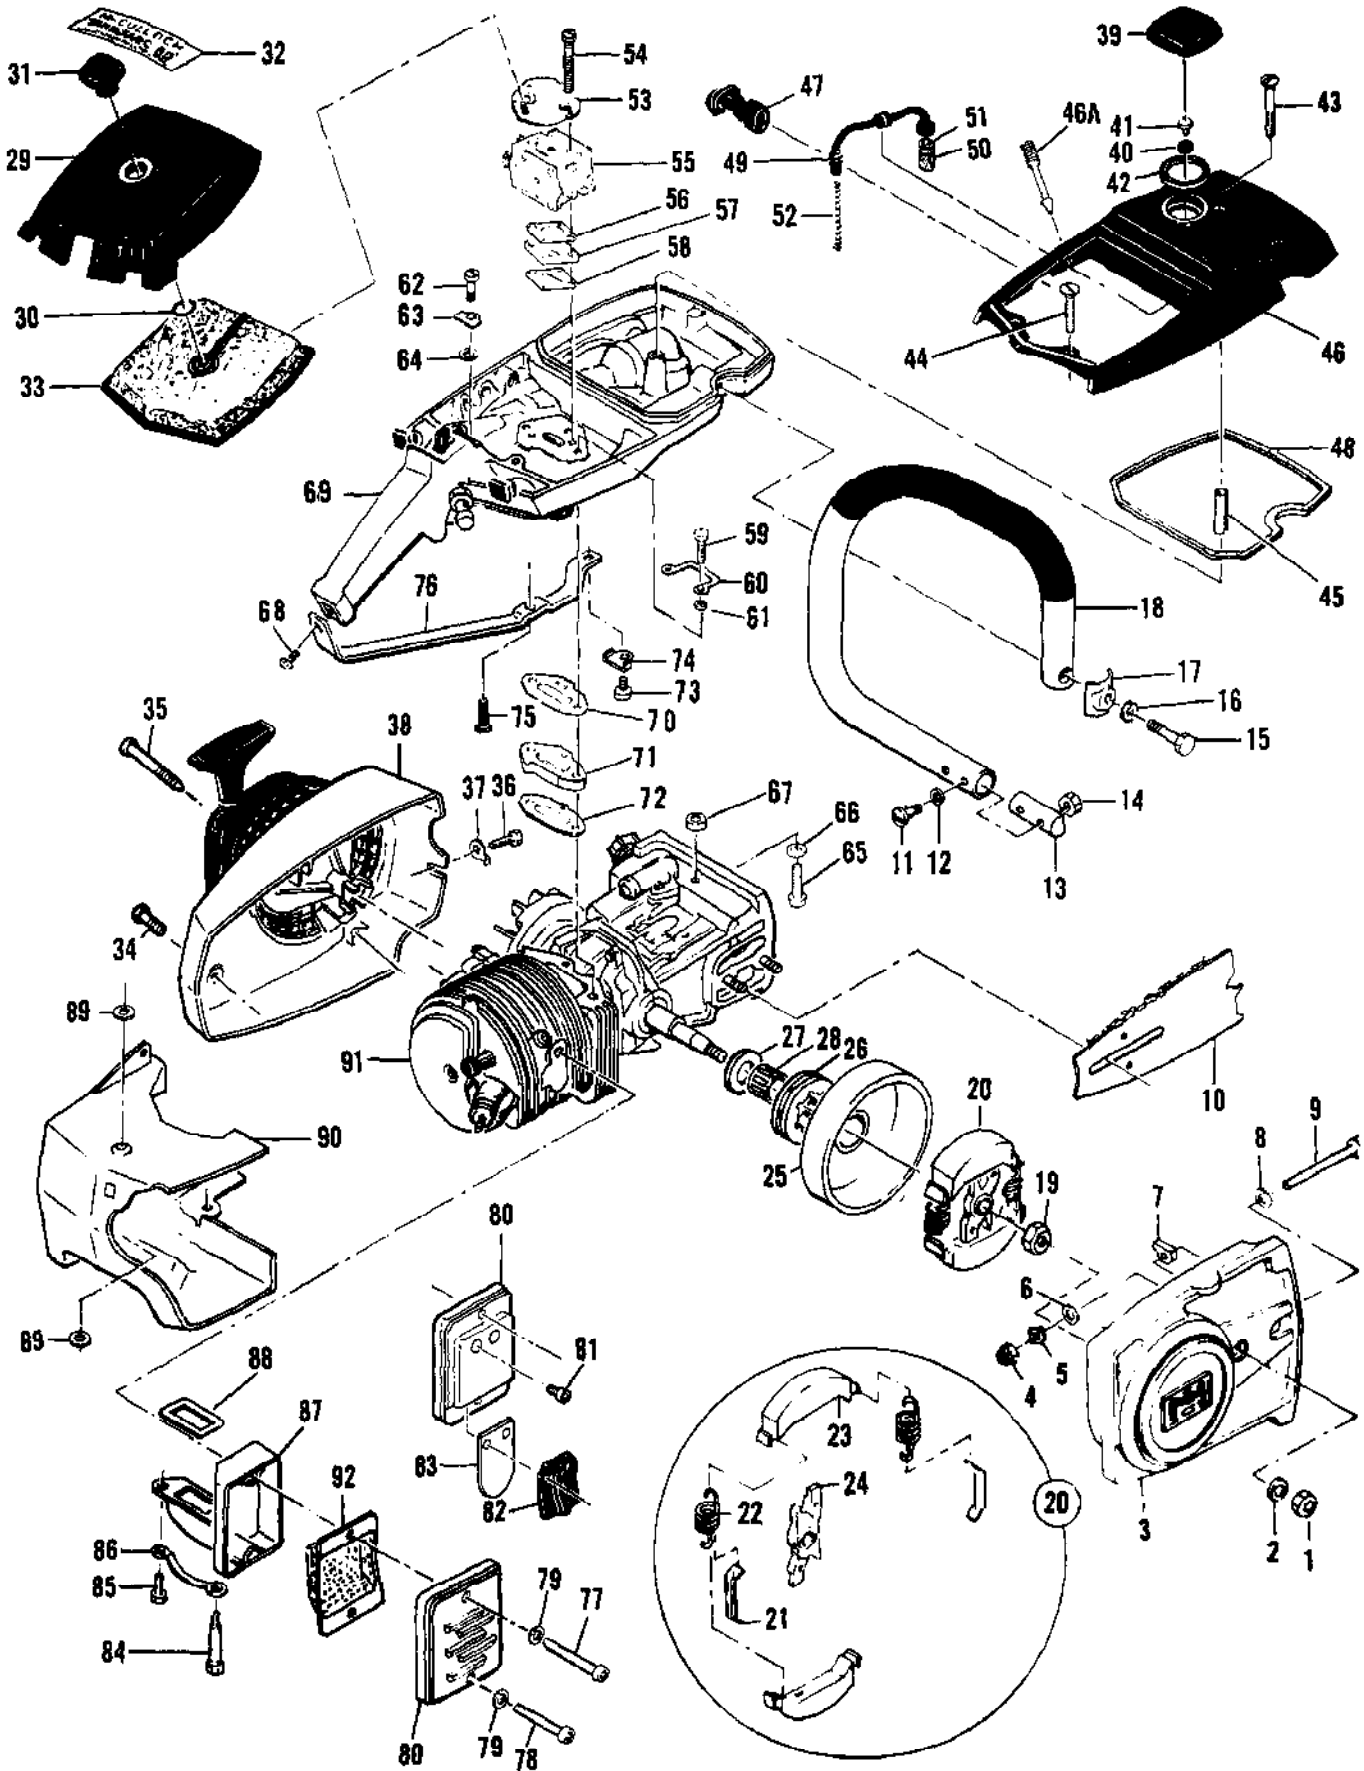

Ref #	Part Number	Qty	Description
1	110454	2	Nut - Hex 5/16-24
2	100440	2	Washer - 5/16
3	84530	1	Clutch Guard Assy
4	102067	1	Nut - Hex 10-24
5	110387	1	Washer - Wavey
6	100002	1	Washer - #10
7	61705	1	Nut - Bar adjustment
8	110264	1	Washer - #10
9	102144	1	Screw - Bar adjustment
10			Bar & Chain Assy See "Bar & Chain Assembly" illustration and parts list.
11	102761	2	Screw - Hex hd 10-24 x 7/8
12	100352	2	Washer - #10
13	61678	1	Plug - Nut retainer
14	101326	2	Nut - Hex 10-24
15	102130	1	Screw - Hex hd 1/4-20 x 1-1/2
16	100153	1	Lockwasher - 1/4
17	63484	1	Clamp - Frame
18	87686	1	Frame & Grip Assy
19	86113	1	Nut - Hex 3/8-24 (L. H.)
20	87675	1	Clutch Assy
21	64583	2	Retainer - Spring
22	83223	2	Spring - Clutch
23	67233	2	Shoe - Clutch
24	87676	1	Rotor Assy
	86946	1	Kit - Sprocket & Drum
	86942	1	Kit - Sprocket Cr, Drum
25	86948	1	Drum - Clutch
	86947	1	Drum - Clutch
26	86951	1	Sprocket - 7T .375
	86344	1	Sprocket - 7T .375
27	86958	1	Washer
28	110330	1	Bearing - Sprocket
29	68530	1	Cover Assy - Air cleaner
30	110565	1	Ring - Retainer
31	68529	1	Knob - Cover
32	87718	1	Nameplate
33	69922	1	Filter - Air
34	110741	1	Screw - Pan hd 10-24 x 1/2
35	62978	3	Screw - Special
36	102762	1	Screw - Hex hd 10-24 x 1/2
37	69890	1	Lockplate
38			Fan Housing & Starter See "Fan Housing & Starter Assembly" illustration and parts list.
39	86451	1	Cap Assy - Fuel
40	86453	1	Plug
41	53766A	1	Valve
42	69767	1	Gasket
43	110402	1	Screw - Oval hd 12-24 x 2-3/8
44	103579	2	Screw - Fl hd 10-24 x 1
45	87840	1	Spacer
46	88650	1	Cover - Fuel tank
	89323	1	Cover - Fuel tank
46A	87932	1	Screw - Idle adjustment