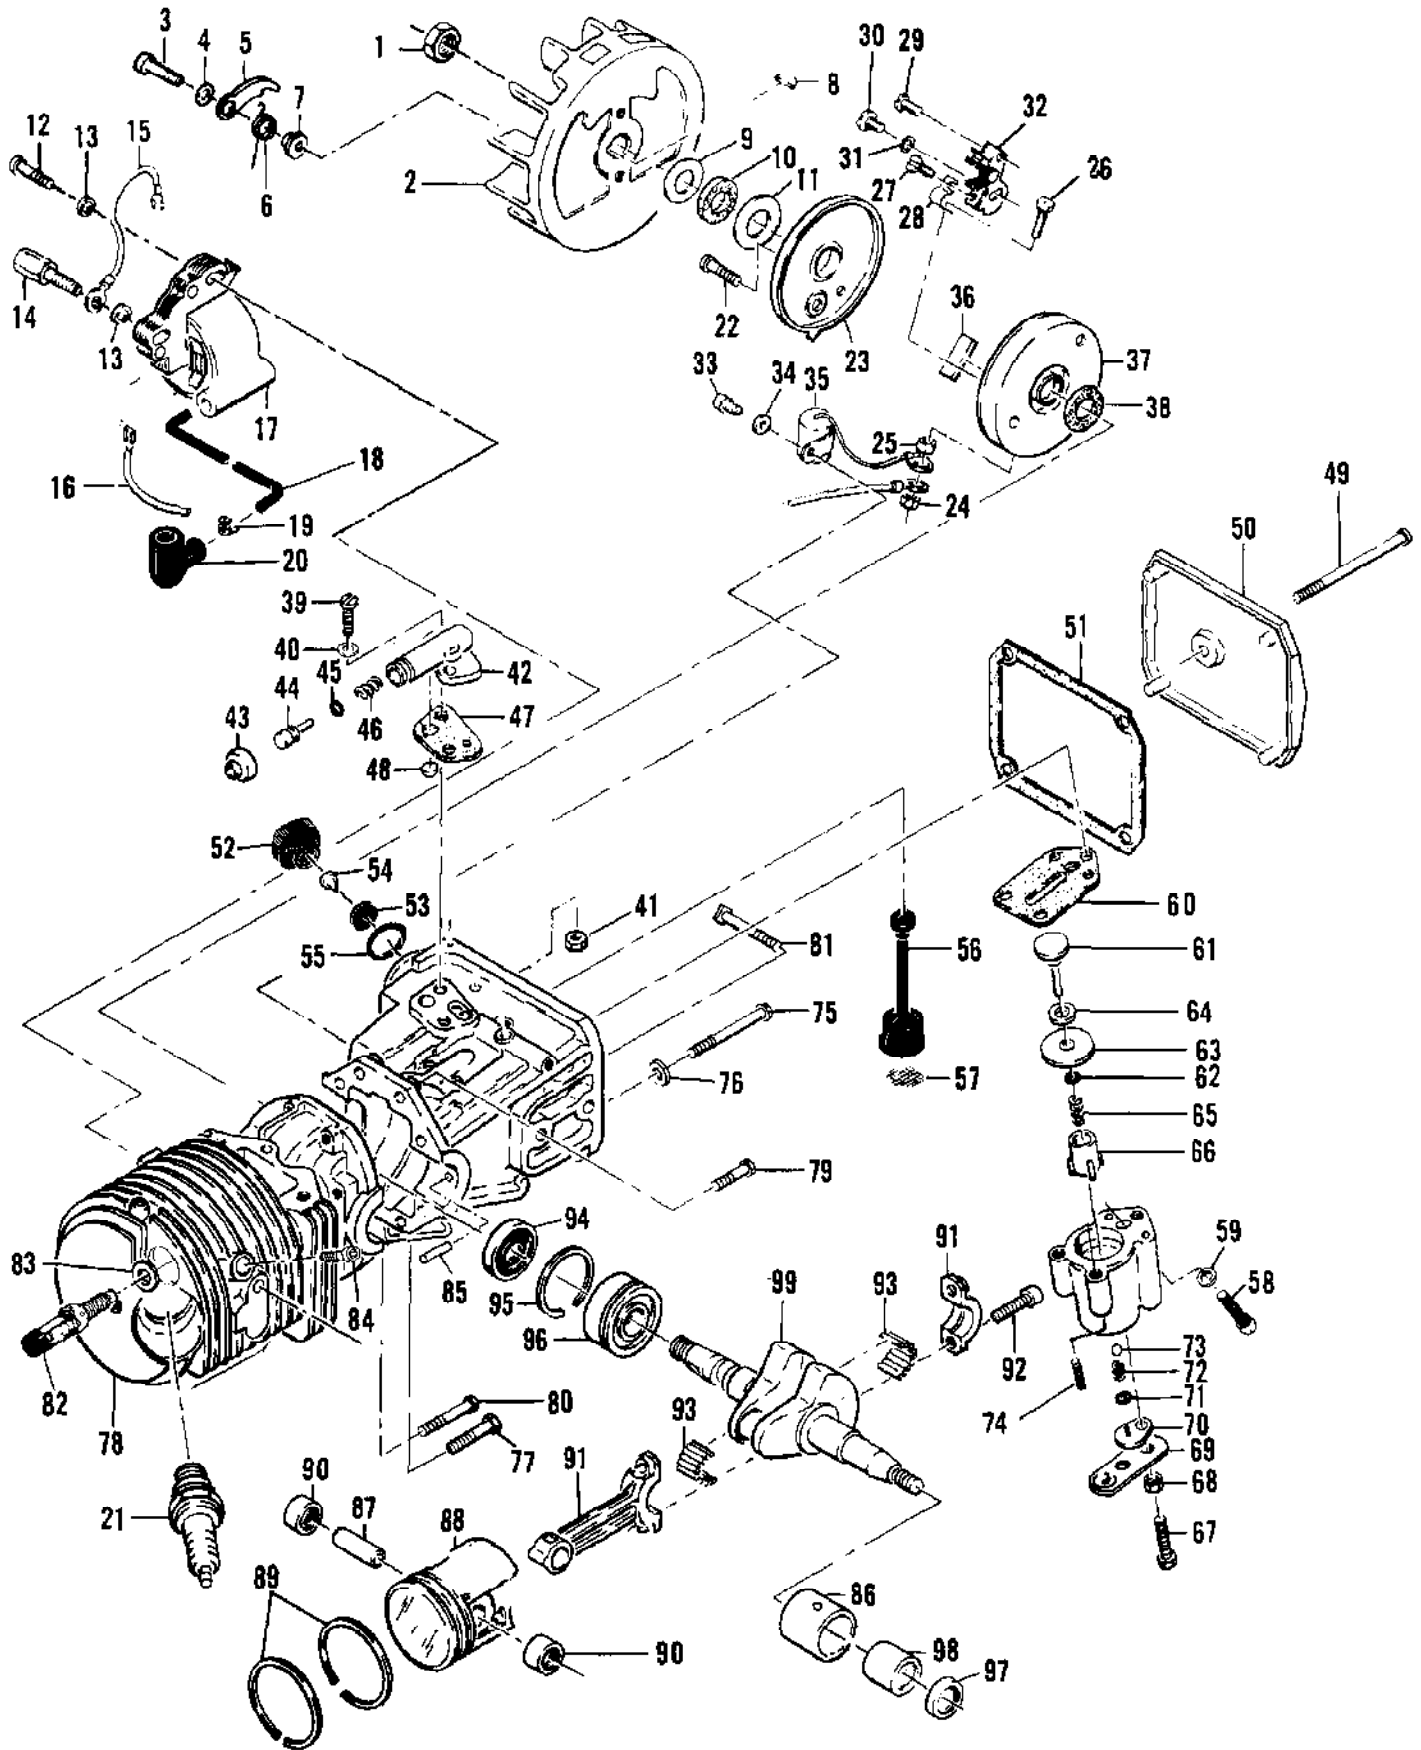

Ref #	Part Number	Qty	Description
1	110703	1	Nut - Hex 3/8-24
2	86068	1	Flywheel
3	110713	2	Screw - Skt hd 10-24 x 7/8
4	83241	2	Washer - Special
5	67546	2	Pawl - Starter
6	67545	2	Spring - Pawl
7	67547	2	Pivot - Pawl
8	103879	1	Key - Woodruff
9	67057	1	Washer - Thrust
10	67056	1	Seal - Breaker box cover
11	67054	1	Washer - Thrust
12	110127	1	Screw - Hex hd 10-24 x 7/8 (SEMS)
13	100002	2	Washer - #10
14	83512	1	Stud - Special
15	84686	1	Wire Assy - Ground
16	69344	1	Wire Assy - Primary
17	87246	1	Coil & Lamination Assy
18	50120	1	Wire Assy - Spark plug
19	55061	1	Connector
20	85758	1	Boot
21	63432	1	Spark Plug - AC CS 42T
	65408	1	Spark Plug - Ch CJ8
22	110584	1	Screw - Pan hd 8-32 x 3/4
23	62362	1	Cover - Breaker box
24	100298	1	Nut - Hex 6-32
25	62365	1	Spacer - Breaker
26	110346	1	Screw - Hex hd 6-32 x 3/4
27	110706	1	Screw - Pan hd 8-18 x 1/2
28	83126	1	Strap - Conduction
29	110811	1	Screw - Pan hd 8-32 x 3/8
30	110445	1	Screw - Truss hd 8-32 x 3/8
31	105976	1	Washer - #8
32	66231	1	Breaker Assy
33	103672	1	Screw - Fil hd 8-32 x 1/2 (SEMS)
34	100080	1	Washer - #8
35	85358	1	Condenser
36	54184	1	Wiper - Cam
37	84329	1	Box - Breaker
38	67051	1	Seal - Breaker box
39	103672	2	Screw - Fil hd 8-32 x 1/2 (SEMS)
40	105976	2	Washer - #8
41	100955	1	Nut - Hex 8-32
42	84156	1	Housing - Pump
43	62262	1	Cap - Housing
44	62266	1	Plunger - Pump
45	101056	1	"O" Ring
46	66687	1	Spring - Pump
47	62230	1	Gasket - Pump
48	62909	1	Valve - Pump
49	110291	1	Screw - Pan hd 10-24 x 2-5/8
50	86304	1	Cover - Oil tank
51	86306	1	Gasket - Cover
52	87270	1	Cap - Oil tank
53	87269	1	Retainer - Valve
54	86402	1	Valve - Check