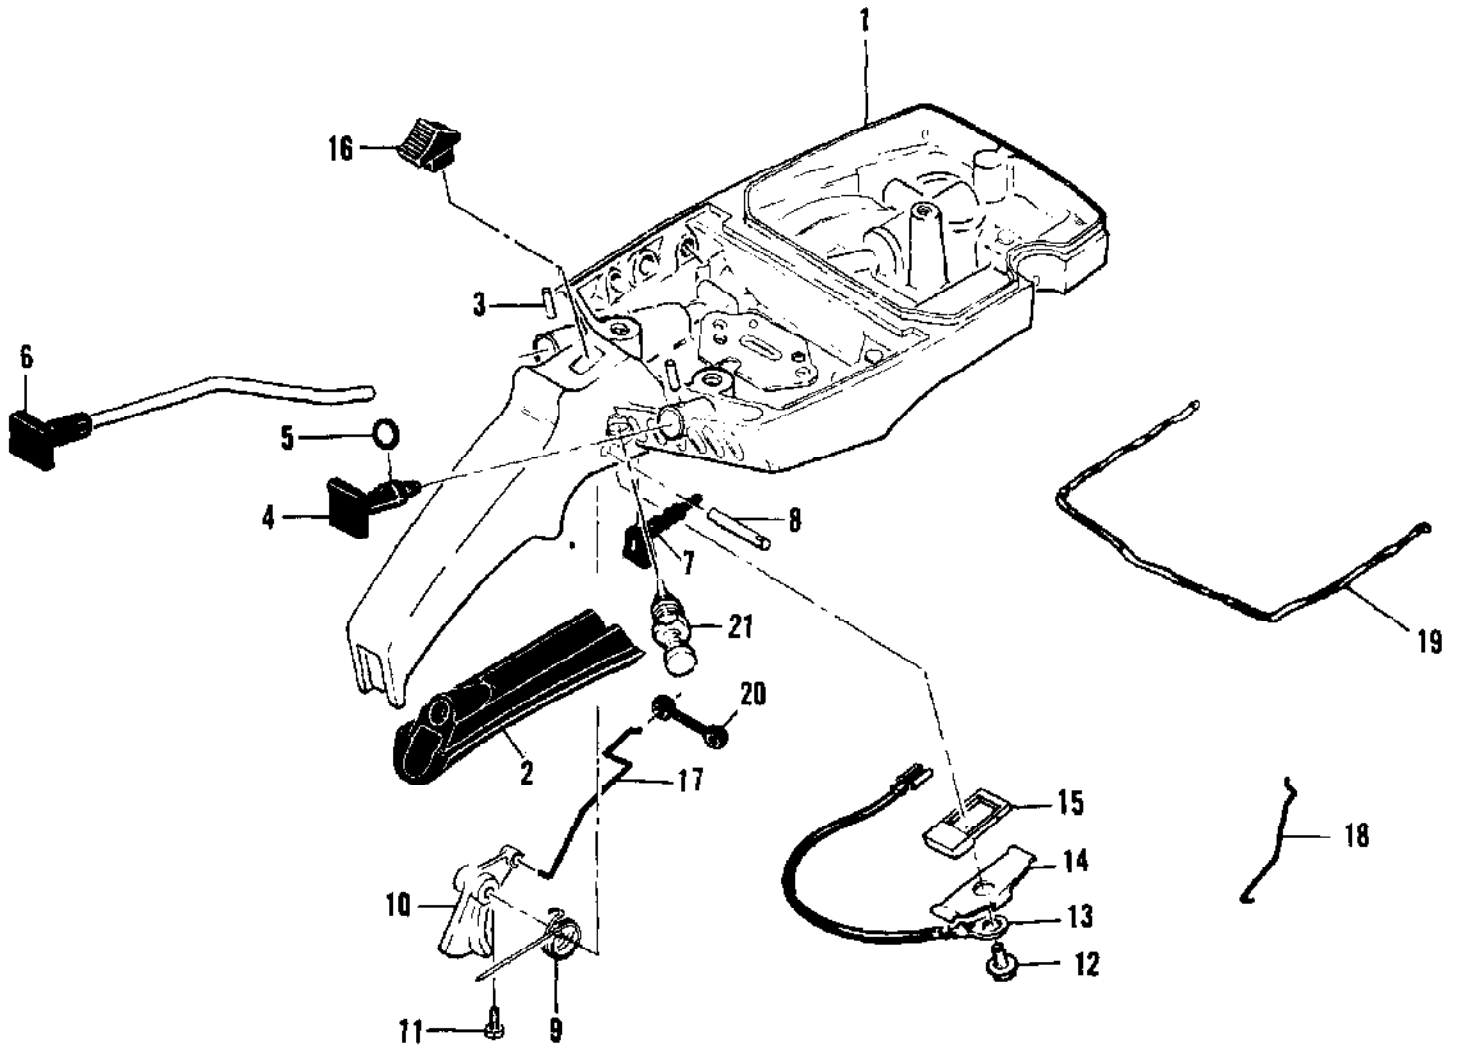

Ref #	Part Number	Qty	Description
1	87685	1	Fuel Tank
2	87883	1	Grip - Handle
	89400	1	Grip - Handle
3	105673	2	Pin - Roll 3/32 x 9/16
4	69041	1	Button - Choke
5	101056	1	"O" Ring
6	64871	1	Button & Rod Assy
7	68522	1	Seal - Throttle rod
8	110378	1	Pin - Roll 3/16 x 15/16
9	87178	1	Spring - Throttle return
10	86450	1	Trigger
11	110668	1	Screw - Fil hd 8-36 x 5/8
12	103672	1	Screw - Fil hd 8-32 x 1/2
13	62973A	1	Wire Assy - Stop switch
14	62451	1	Contact - Switch
15	62950A	1	Base - Switch
16	68846	1	Button - Switch
17	85107	1	Rod - Throttle
18	69042	1	Rod - Choke
19	69564	1	Seal - Airbox
20	69043	1	Snubber - Rod
21	85451	1	Latch Assy - Throttle