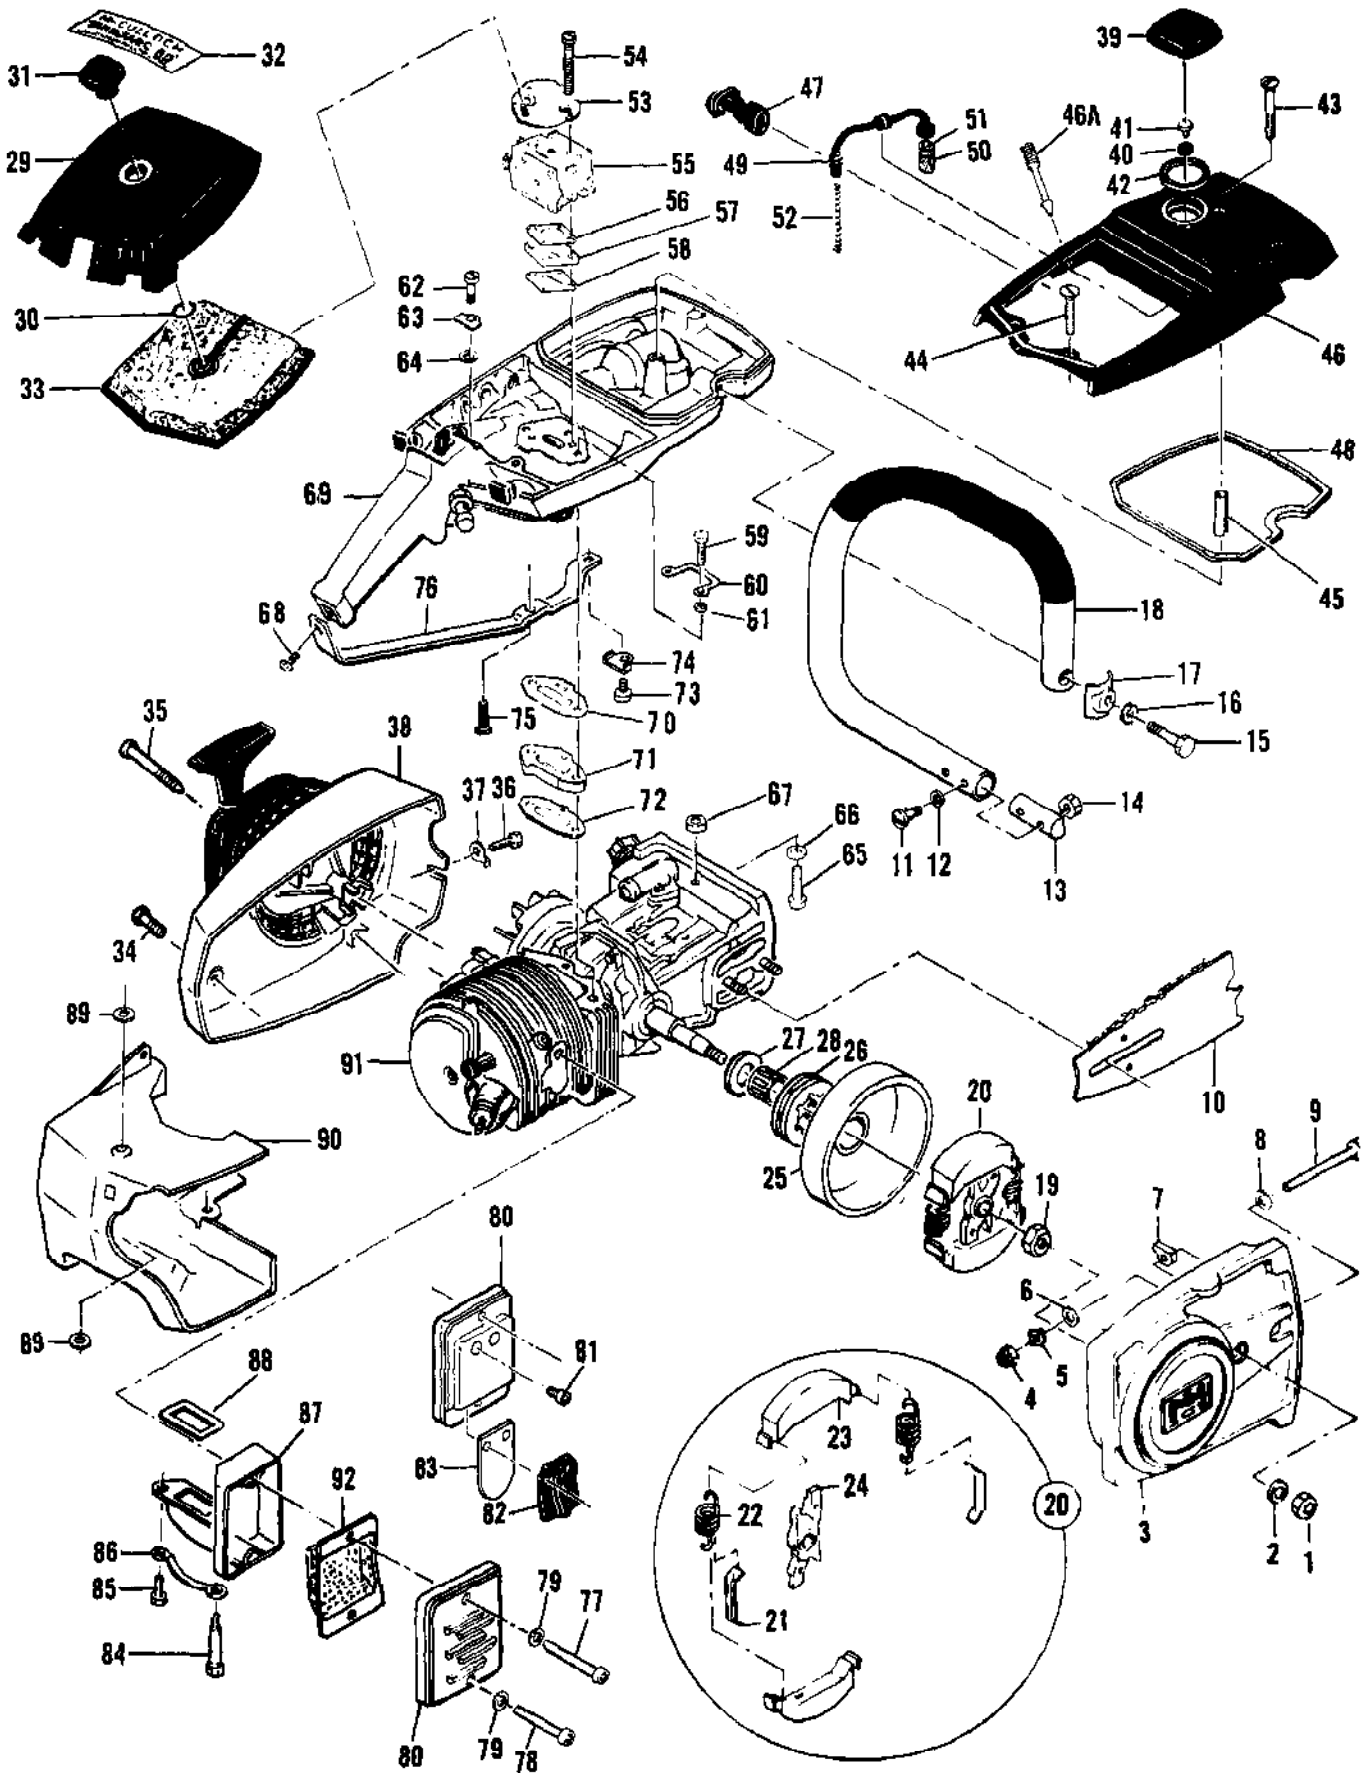

Ref #	Part Number	Qty	Description
1	110454	2	Nut - Hex 5/16-24
2	100440	2	Washer - 5/16
3	84530	1	Clutch Guard Assy
4	102067	1	Nut - Hex 10-24
5	110387	1	Washer - Wavey
6	100002	1	Washer - #10
7	61705	1	Nut - Bar adjustment
8	110264	1	Washer - #10
9	102144	1	Screw - Bar adjustment
10			Bar & Chain Assy See "Bar & Chain Assembly" illustration and parts list.
11	102761	2	Screw - Hex hd 10-24 x 7/8
12	100352	2	Washer - #10
13	61678	1	Plug - Nut retainer
14	101326	2	Nut - Hex 10-24
15	102130	1	Screw - Hex hd 1/4-20 x 1-1/2
16	100153	1	Lockwasher - 1/4
17	63484	1	Clamp - Frame
18	87686	1	Frame & Grip Assy
19	86113	1	Nut - Hex 3/8-24 (L. H.)
20	87675	1	Clutch Assy
21	64583	2	Retainer - Spring
22	83223	2	Spring - Clutch
23	67233	2	Shoe - Clutch
24	87676	1	Rotor Assy
	86946	1	Kit - Sprocket & Drum
	86942	1	Kit - Sprocket Cr, Drum
25	86948	1	Drum - Clutch
	86947	1	Drum - Clutch
26	86951	1	Sprocket - 7T .375
	86344	1	Sprocket - 7T .375
27	86958	1	Washer
28	110330	1	Bearing - Sprocket
29	68530	1	Cover Assy - Air cleaner
30	110565	1	Ring - Retainer
31	68529	1	Knob - Cover
32	87718	1	Nameplate
33	69922	1	Filter - Air
34	110741	1	Screw - Pan hd 10-24 x 1/2
35	62978	3	Screw - Special
36	102762	1	Screw - Hex hd 10-24 x 1/2
37	69890	1	Lockplate
38			Fan Housing & Starter See "Fan Housing & Starter Assembly" illustration and parts list.
39	86451	1	Cap Assy - Fuel
40	86453	1	Plug
41	53766A	1	Valve
42	69767	1	Gasket
43	110402	1	Screw - Oval hd 12-24 x 2-3/8
44	103579	2	Screw - Fl hd 10-24 x 1
45	87840	1	Spacer
46	88650	1	Cover - Fuel tank
	89323	1	Cover - Fuel tank
46A	87932	1	Screw - Idle adjustment