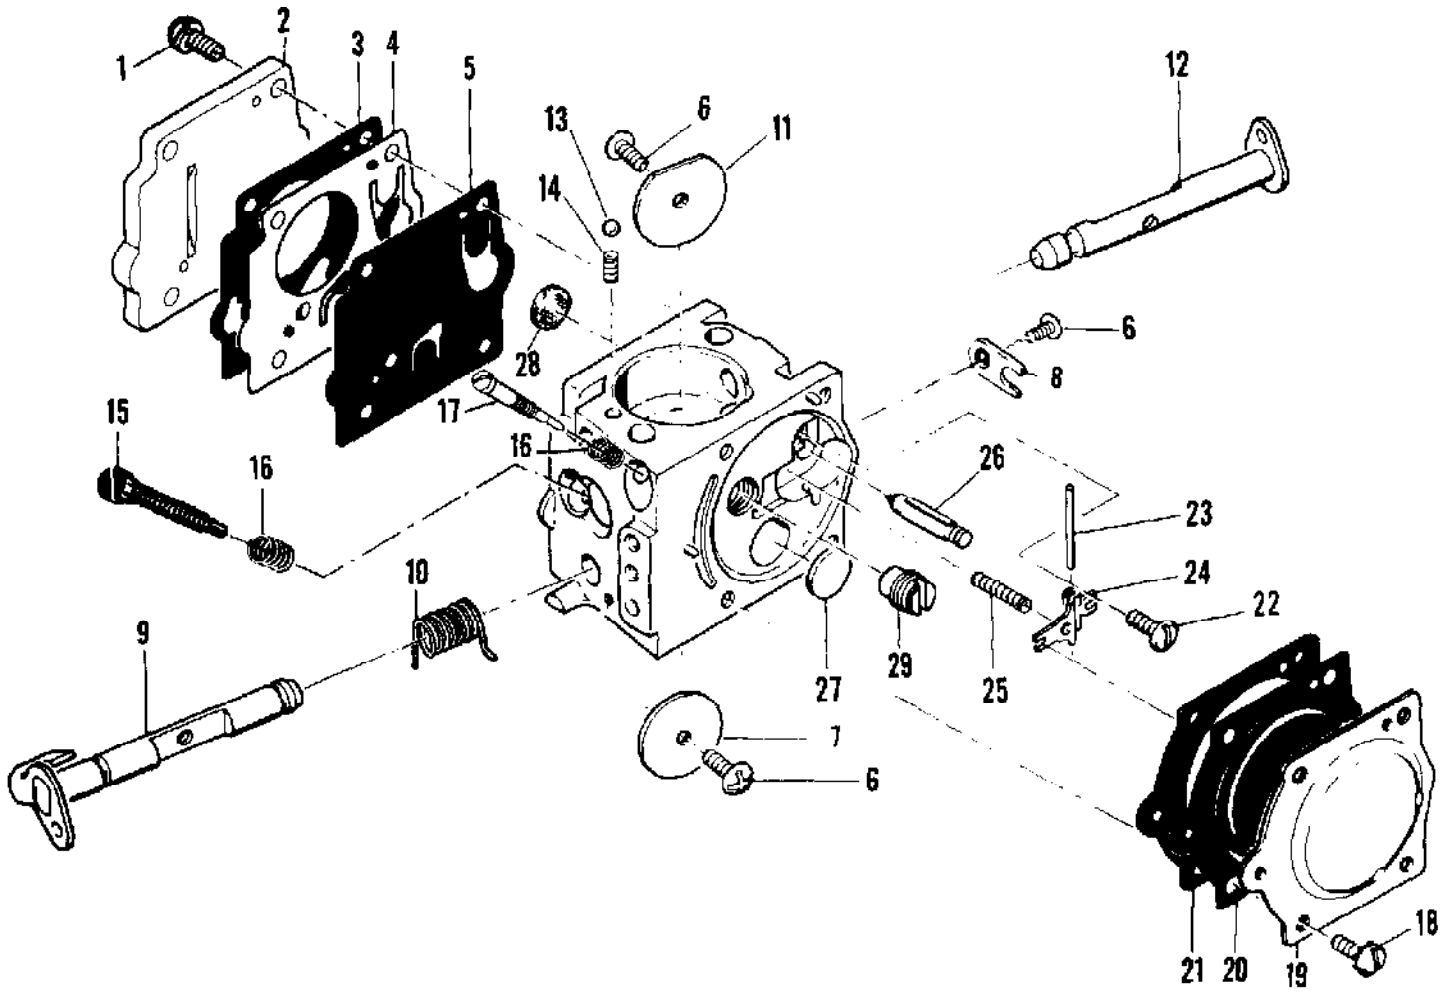

Ref #	Part Number	Qty	Description
1		1	Bar
2		1	Chain Assy
3	64325	2	Plate - Bar

Ref #	Part Number	Qty	Description
	87666	1	Carburetor Assy
1	67501	4	Screw - Pump cover
2	83760	1	Cover - Pump
3	67495	1	Gasket - Cover
4	67498	1	Diaphragm - Check valve
5	83114	1	Diaphragm - Fuel pump
6	47690	3	Screw - Plate
7	83762	1	Plate - Throttle
8	67489	1	Clip - Shaft
9	67486	1	Shaft Assy - Throttle
10	67490	1	Plate - Choke
11	67488	1	Shaft Assy - Choke
12	100302	1	Ball - Choke friction
13	67504	1	Spring - Choke
14	87915	1	Needle - High speed
15	87916	1	Needle - Idle
16	67502	2	Spring - Needle
17	70798	4	Screw - Diaphragm cover
18	83761	1	Cover - Diaphragm
19	67499	1	Diaphragm - Metering
20	67496	1	Gasket - Diaphragm
21	67500	1	Screw - Lever pin
22	67508	1	Pin - Lever
23	67509	1	Lever - Metering
24	67503	1	Spring - Lever
25	67491	1	Valve - Needle
26	71690	1	Plug - 3/8
27	69506	1	Plug - 5/16
28	83758	1	Kit - Valve & Seat Assy
29	67507	1	Screen - Fuel

Ref #	Part Number	Qty	Description
1	62191A	1	Insert - Starter handle
2	62190A	1	Handle - Starter
3	110646	3	Screw - Oval hd 8-32 x 1-1/8
4	87672	1	Cover - Starter
5	110341	1	Screw - Hex hd 10-24 x 1/2
6	68162	1	Rope - Starter
7	110470	1	Rivet
8	85122	1	Drum - Starter
9	87680	1	Spring - Rewind
10	86053	1	Shield - Spring
11	83748	1	Shaft - Starter
12	87693	1	Kit - Fan housing
13	87674	1	Guard - Sawdust