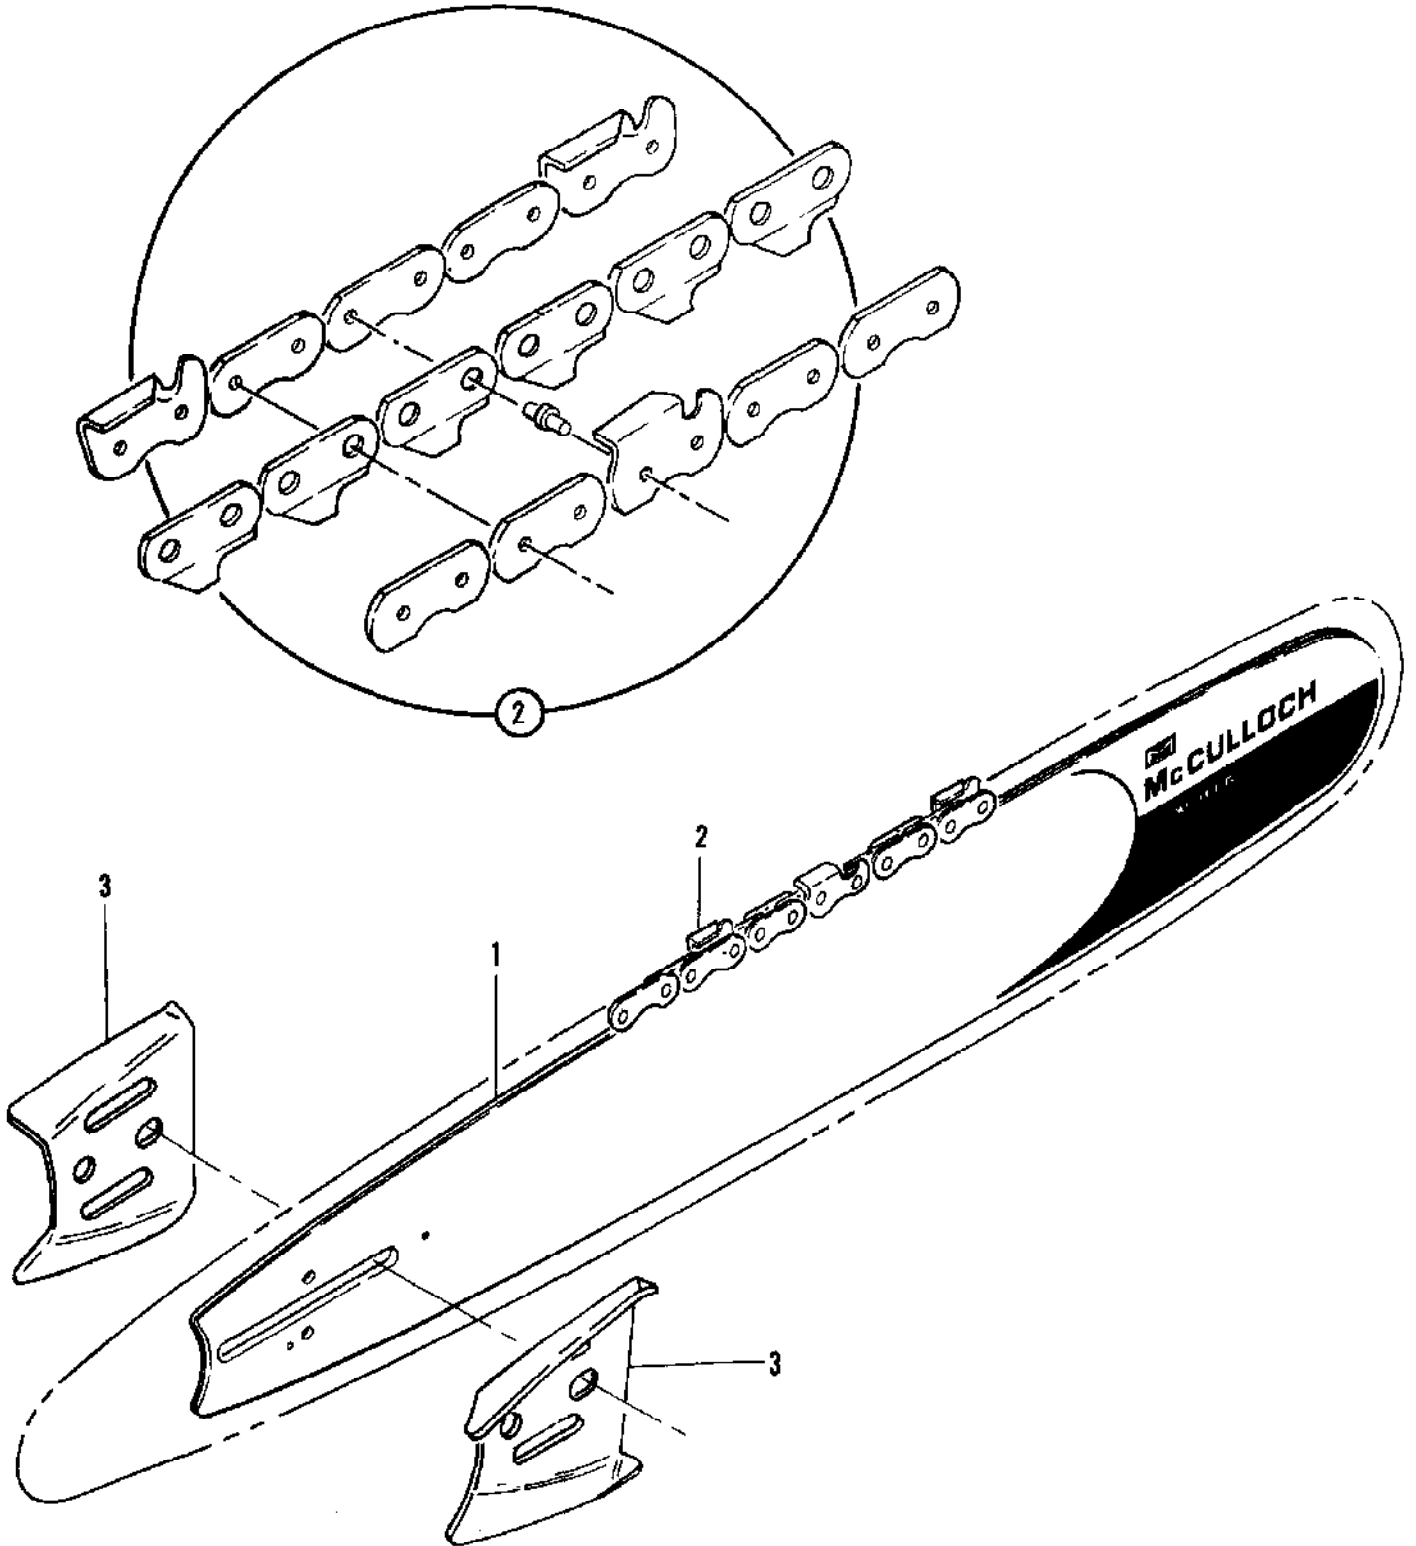

Ref #	Part Number	Qty	Description
1		1	Bar
2		1	Chain Assy
3	64325	2	Plate - Bar

Ref #	Part Number	Qty	Description
	87666	1	Carburetor Assy
1	67501	4	Screw - Pump cover
2	83760	1	Cover - Pump
3	67495	1	Gasket - Cover
4	67498	1	Diaphragm - Check valve
5	83114	1	Diaphragm - Fuel pump
6	47690	3	Screw - Plate
7	83762	1	Plate - Throttle
8	67489	1	Clip - Shaft
9	67486	1	Shaft Assy - Throttle
10	67490	1	Plate - Choke
11	67488	1	Shaft Assy - Choke
12	100302	1	Ball - Choke friction
13	67504	1	Spring - Choke
14	87915	1	Needle - High speed
15	87916	1	Needle - Idle
16	67502	2	Spring - Needle
17	70798	4	Screw - Diaphragm cover
18	83761	1	Cover - Diaphragm
19	67499	1	Diaphragm - Metering
20	67496	1	Gasket - Diaphragm
21	67500	1	Screw - Lever pin
22	67508	1	Pin - Lever
23	67509	1	Lever - Metering
24	67503	1	Spring - Lever
25	67491	1	Valve - Needle
26	71690	1	Plug - 3/8
27	69506	1	Plug - 5/16
28	83758	1	Kit - Valve & Seat Assy
29	67507	1	Screen - Fuel