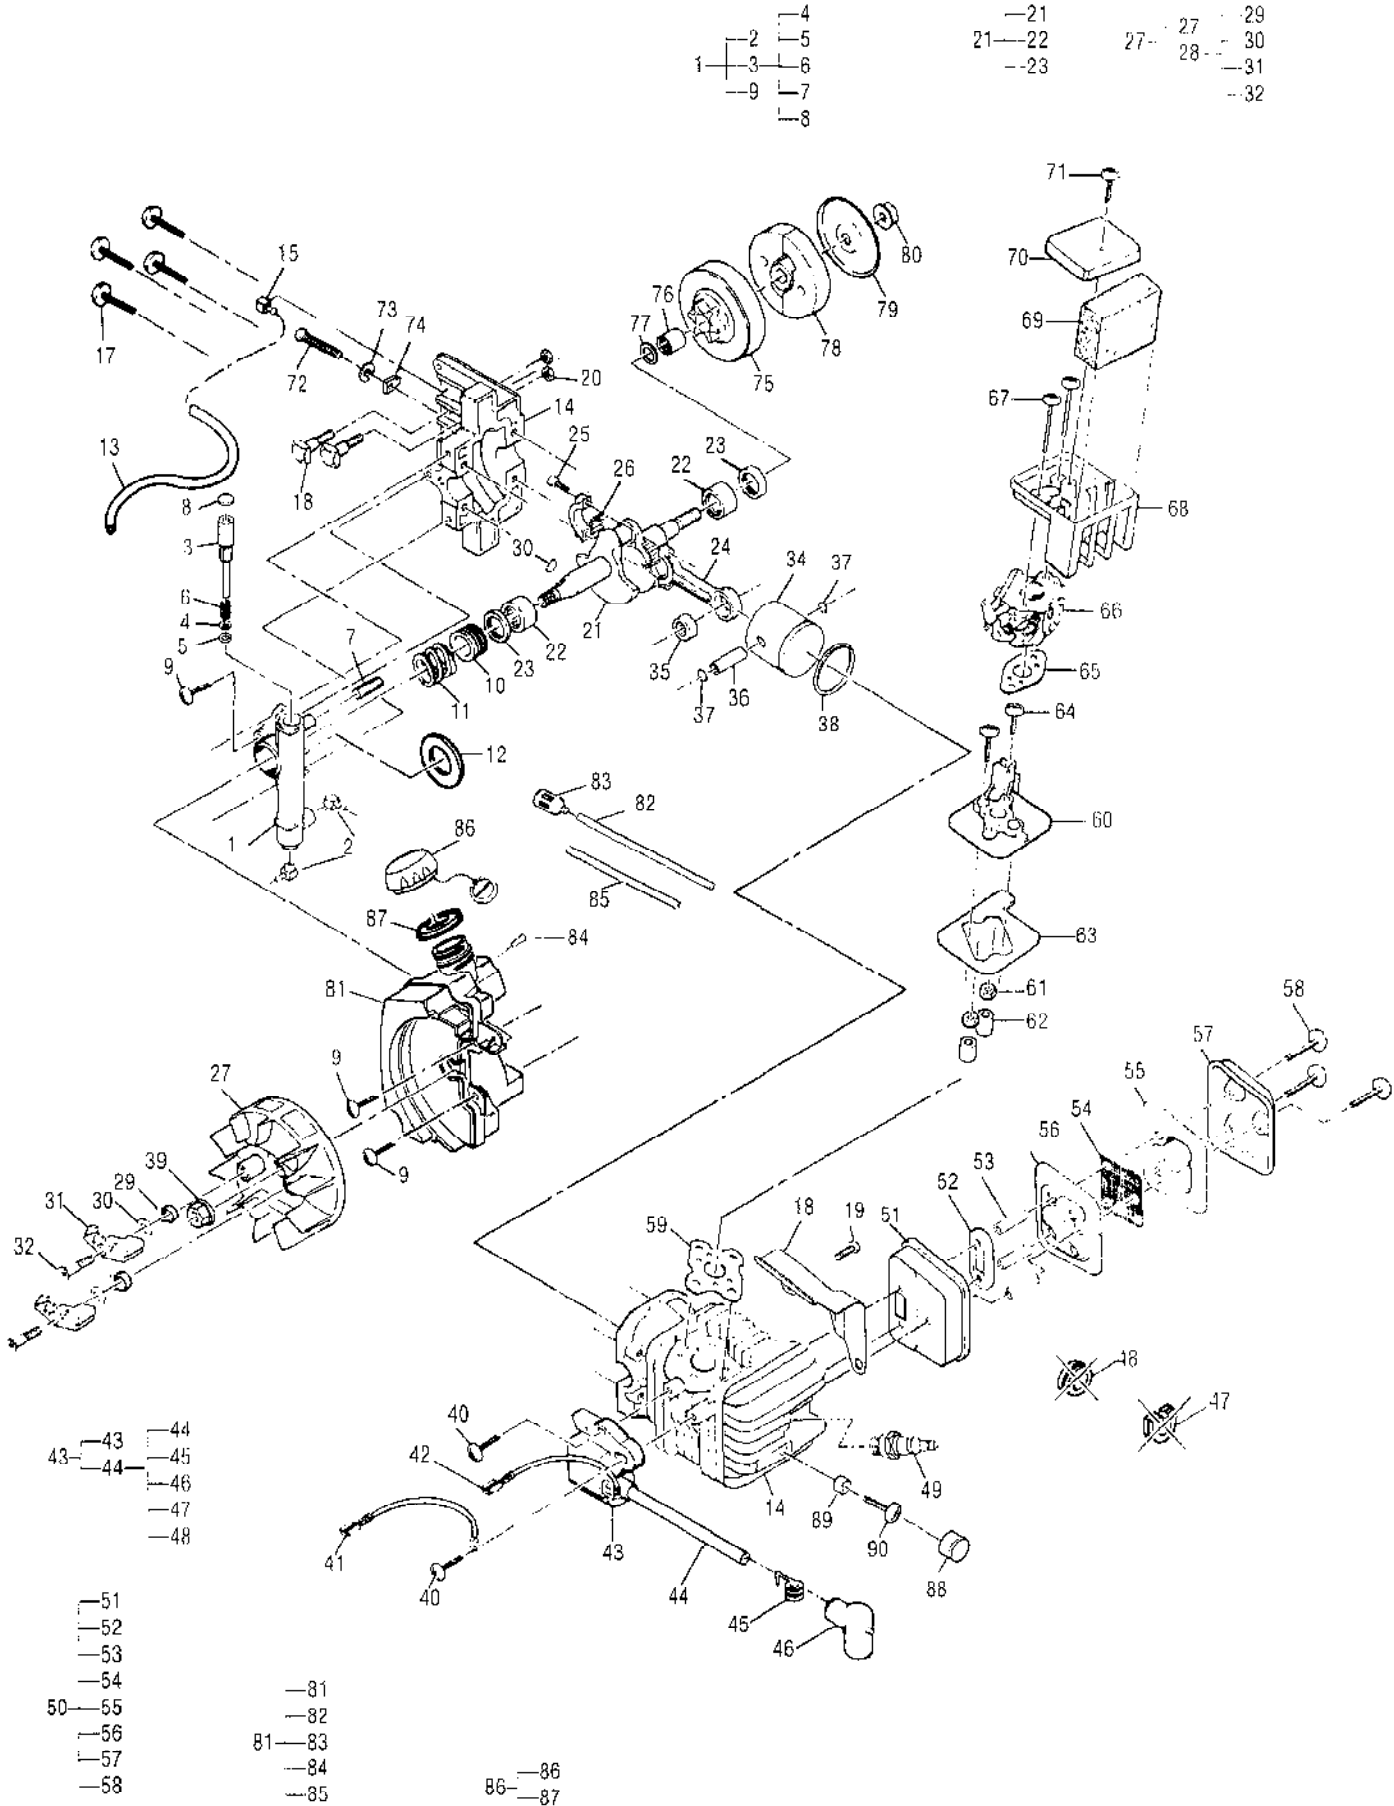

Ref #	Part Number	Qty	Description
1	301304	1	Oil Pump Asy
2	322182	2	Fitting
3	301084	1	Kit, Gear/Plunger Asy
4	110582	1	Washer
5		1	O-Ring (Not Available Individually)
6		1	Spring (Not Available Individually)
7		1	Pin, Dowel (Not Available Individually)
8	322187	1	Plug, Oil Pump Distributer Stocked. Medium to slow moving part.
9	111226	2	Screw, 10-24 x .62 Tr Hd Torx Torque to 30-40 IN/LBS Loctite 262 required.
10	224814	1	Worm Gear
11	224840	1	Spring, Compression
12	300295	1	Seal, Foam, Oil Pump
13	300288	1	Connecting Hose
14		1	Cyl/C'case/Bar Bolt Asy, 38cc (Not Available Individually)
15	83856-01	2	Bolt, Bar
16	300257	1	Fitting
17	111083	4	Screw, 12-24 x 1.0 Hx Wshr Hd
18	323923	1	Baffle, Air
19	111054	1	Screw, 10-24 x .625
20	110676	2	Nut, Hx 1/4-28 Flange
21	302140	1	Crankshaft/Bearing Asy
22	213282	2	Bearing, C'shaft
23	83859	2	Seal, C'shaft Oil
24		1	Connecting Rod/Bearing (Not Available Individually)
25	94654	2	Screw, Conn Rod
26	68095	1	Set, Roller Pins
27	302220	1	Flywheel/Pawl Asy
28	300763-01	2	Kit, Flywheel Pawls
29	216982	2	Spring, Starter Pawl
30	111131	2	Washer, Sp .469 OD x .222 ID
31		2	Pawls (Not Available Individually)
32	322721	2	Pin, Starter Pawl
33	102164	1	Key, Flywheel (Dealer stocked. Fast to medium moving part.)
34		1	Piston (Not Available Individually)
35		1	Bearing, Needle-Drawn Cup (Not Available Individually)
36	323943	1	Pin, Piston
37	111026	2	Ring, Snap
38		1	Piston, Ring (Not Available Individually)
39	110961	1	Nut, Hx 5/16-24 Torque to 180 IN/LBS
40	217936	2	Screw, Tr 10-24 x .75 Torx
41	300555	1	Wire Asy, Ground
42	300556	1	Wire Asy, Stop Switch
43	302138	1	Ignition Asy
44	223884	1	Kit, Plug Wire
45	102556	1	Connector
46	95266	1	Boot
47	110995	1	Grommet
48	215533-01	1	Grommet