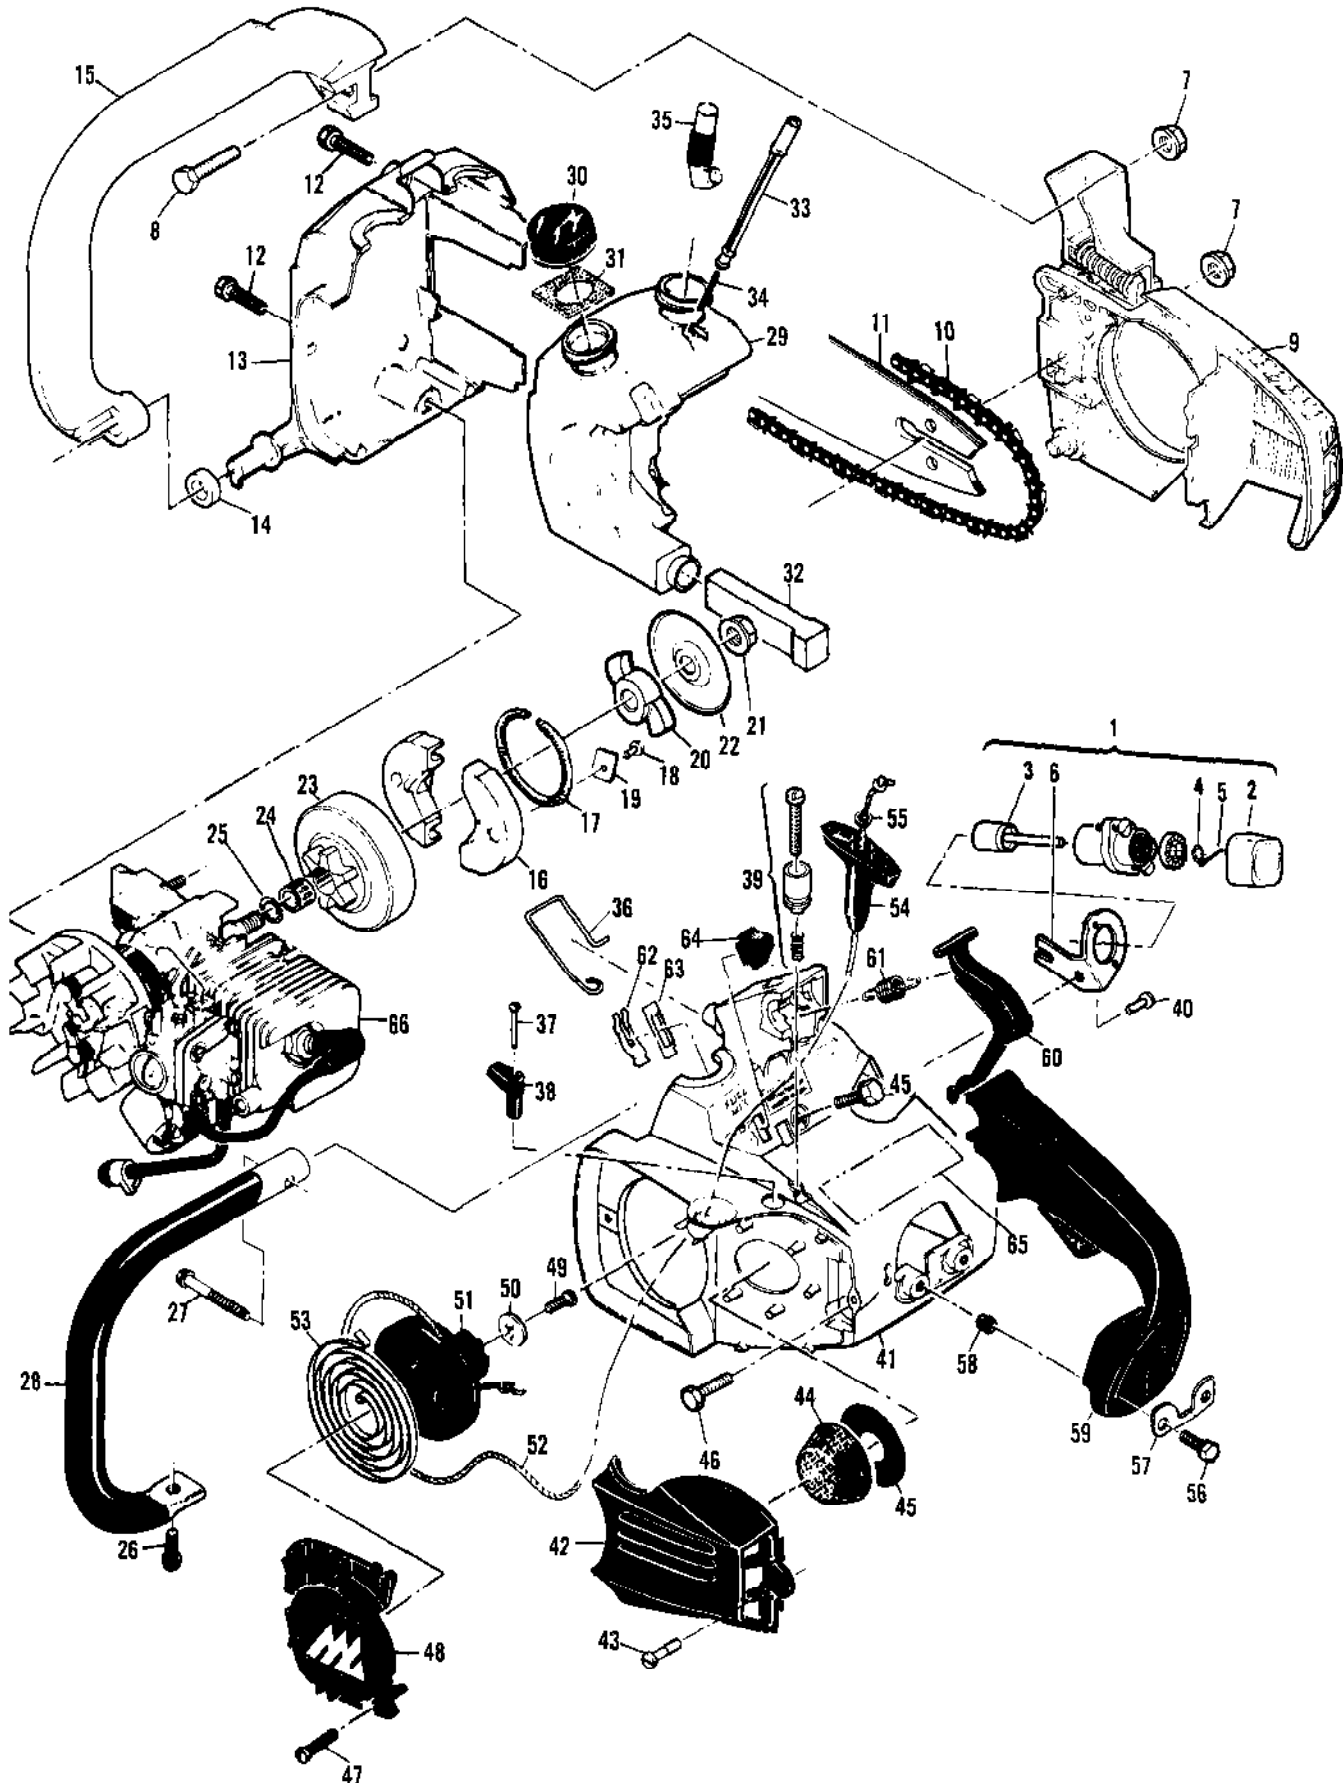

Ref #	Part Number	Qty	Description
1	215664	1	Grinder Asy-AUTO-SHARP
2	215447	1	Knob
3	216707	1	Wheel Assembly-Grinding
4	216134	1	Washer
5	216133	1	Pin-Cotter
6	215209	1	Bracket-AUTO-SHARP
7	110676	2	Nut-Hx 1/4-28
8	110972	1	Screw-Hx 1/4-28 x 3/4
9			CHAIN BRAKE Assembly Not available separately. See "Chain Brake Assembly" illustrations and parts list.
10		1	Chain Assembly Not available separately. See "Tools & Accessories" illustrations and parts list.
11		1	Bar Assembly Not available separately. See "Tools & Accessories" illustrations and parts list.
12	110639	2	Screw-Hx hd 12-24 x 1
13	214718	1	Cover-Fuel & Oil tank
14	93194A	1	Washer-Rubber
15	92479	1	Lever-Handguard
16	213278	1	Kit-Clutch
17	93608	1	Spring Assembly
18	110957	2	Rivet
19	85064	2	Plate
20	94247	1	Kit-Rotor
21	94244	1	Nut-Clutch
22	94243	1	Plate-Dust
23	214390	1	Drum/Sprocket/Bearing Asy
24	91222	1	Kit-Needle bearing
25	215259	1	Washer
26	110953	1	Screw-Hx hd 12-24 x 5/8
27	110686	1	Screw-Hx hd 13-16 x 2
28	214505	1	Frame & Grip Assembly
29	91454A	1	Kit-Fuel & Oil Tank
30	91283	2	Cap-Fuel & Oil (unvented)
31	91148	1	Seal-Fuel vent
32	84956	1	Pickup-Fuel
33	213906	1	Piston-Manual oiler
34	83946	1	Spring-Piston
35	85557	1	Body-Oiler
36	84611	1	Rod-Manual oiler
37	110672	1	Screw-Oval hd 4-40 x 1
38	83870	1	Knob-Choke
39			Throttle Latch Asy Not available separately. See "Carburetor Assembly" illustrations and parts list.
40	110583	2	Screw-Pan hd 8-32 x 1/2 (SEMS)
41	214271	1	Shroud
42	91853	1	Cover-Air cleaner
43	91796	1	Screw-Air cleaner
44	91460	1	Filter-Air
45	84918	1	Washer-Air seal
46	110953	3	Screw-Hx hd 12-24 x 5/8
47	110959	3	Screw-Hx hd 8-32 x 1/2
48	90425	1	Cover-Starter