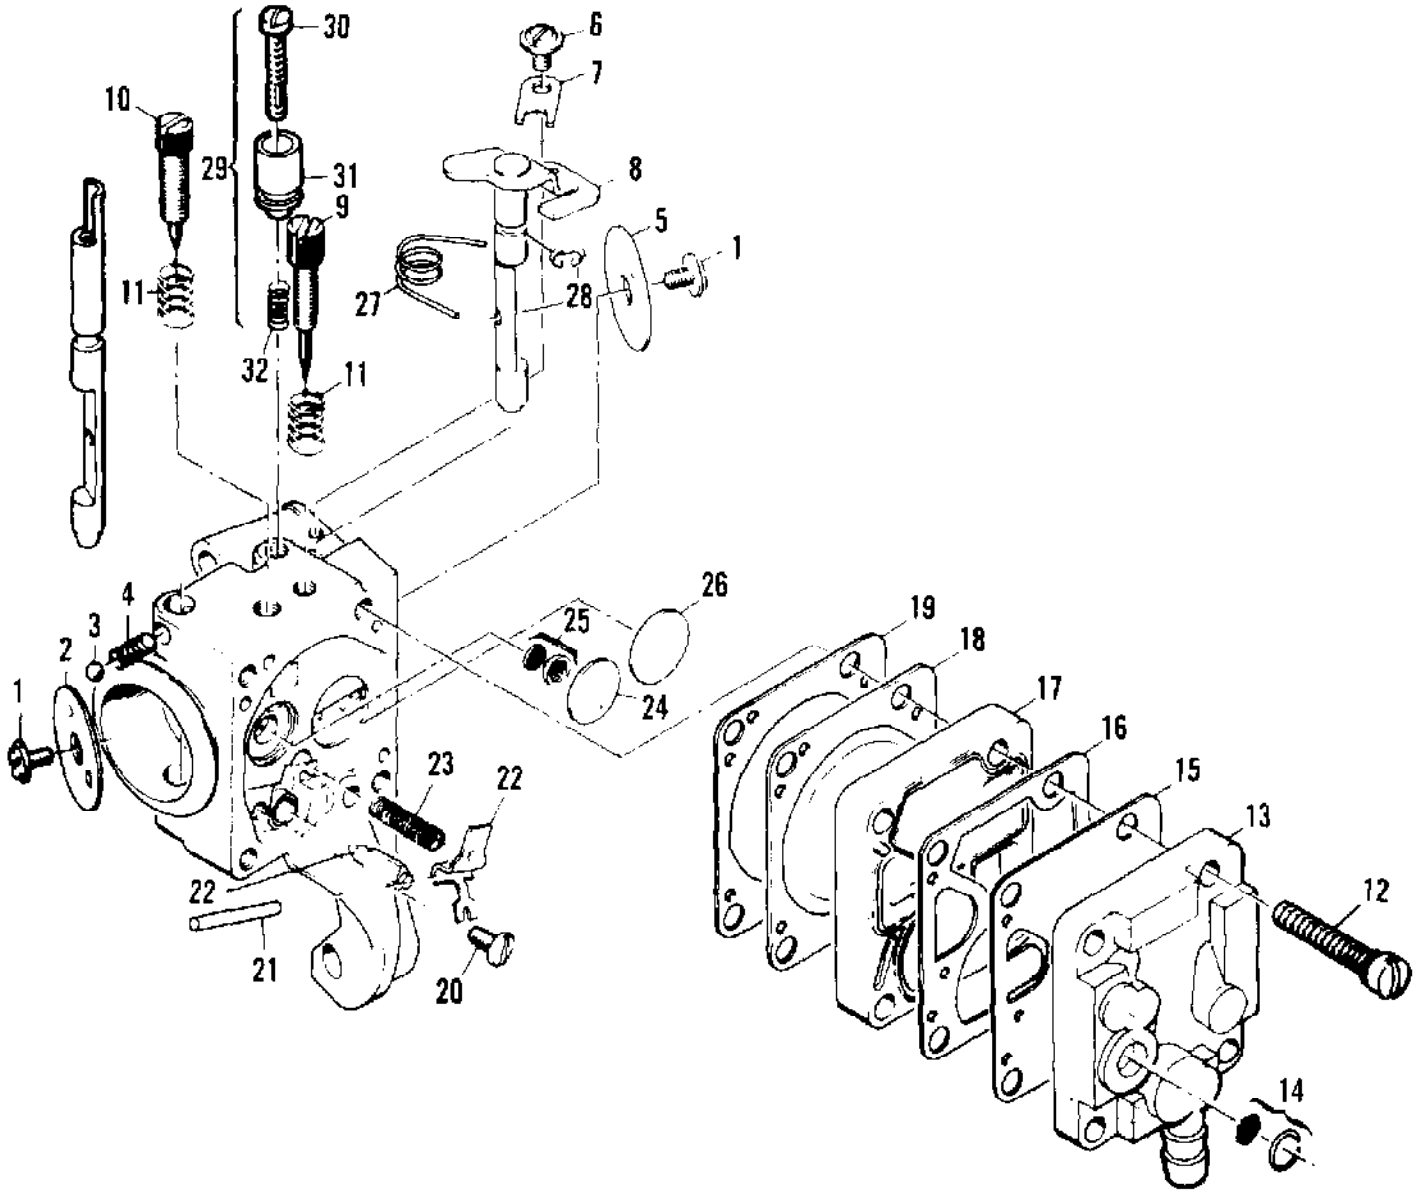

Ref #	Part Number	Qty	Description
	214082	1	Carburetor Asy - Walbro MDC 15
1		2	Screw - Plate Not available separately.
2		1	Plate - Choke Not available separately.
3		1	Ball - Choke friction Not available separately.
4		1	Spring - Choke friction Not available separately.
5		1	Plate - Throttle Not available separately.
6		1	Screw - Clip Not available separately.
7		1	Clip - Throttle shaft Not available separately.
8		1	Shaft Asy - Throttle Not available separately.
9	86446	1	Needle - Idle
10	86447	1	Needle - High speed
11	67502	2	Spring - Needle
12	68564	4	Screw Asy - Body
13	91347	1	Cover Asy - Pump
14	85629	1	Kit - Vent screen
15	68563	1	Diaphragm - Fuel pump
16	85035	1	Gasket - Pump diaphragm
17		1	Body - Fuel pump Not available separately.
18	85034	1	Diaphragm - Metering
19	85034	1	Gasket - Diaphragm
20	67500	1	Screw - Lever pin
21	67508	1	Pin - Lever
22	85059	1	Kit - Needle & Lever
23	68567	1	Spring - Lever
24	68559	1	Plug - Welsh 7/16
25	83758	1	Kit - Check valve
26	68560	1	Plug - Welsh 1/2
27		1	Spring - Throttle return Not available separately.
28		1	Ring - Retaining Not available separately.
29	93437	1	Latch Asy - Throttle
30		1	Screw - Long lock
31		1	Latch - Throttle Not available separately.
32		1	Spring - Compression Not available separately.
	86463	1	Repair Kit
	216731		Repair Kit
	216727		Repair Kit
	216725		Repair Kit