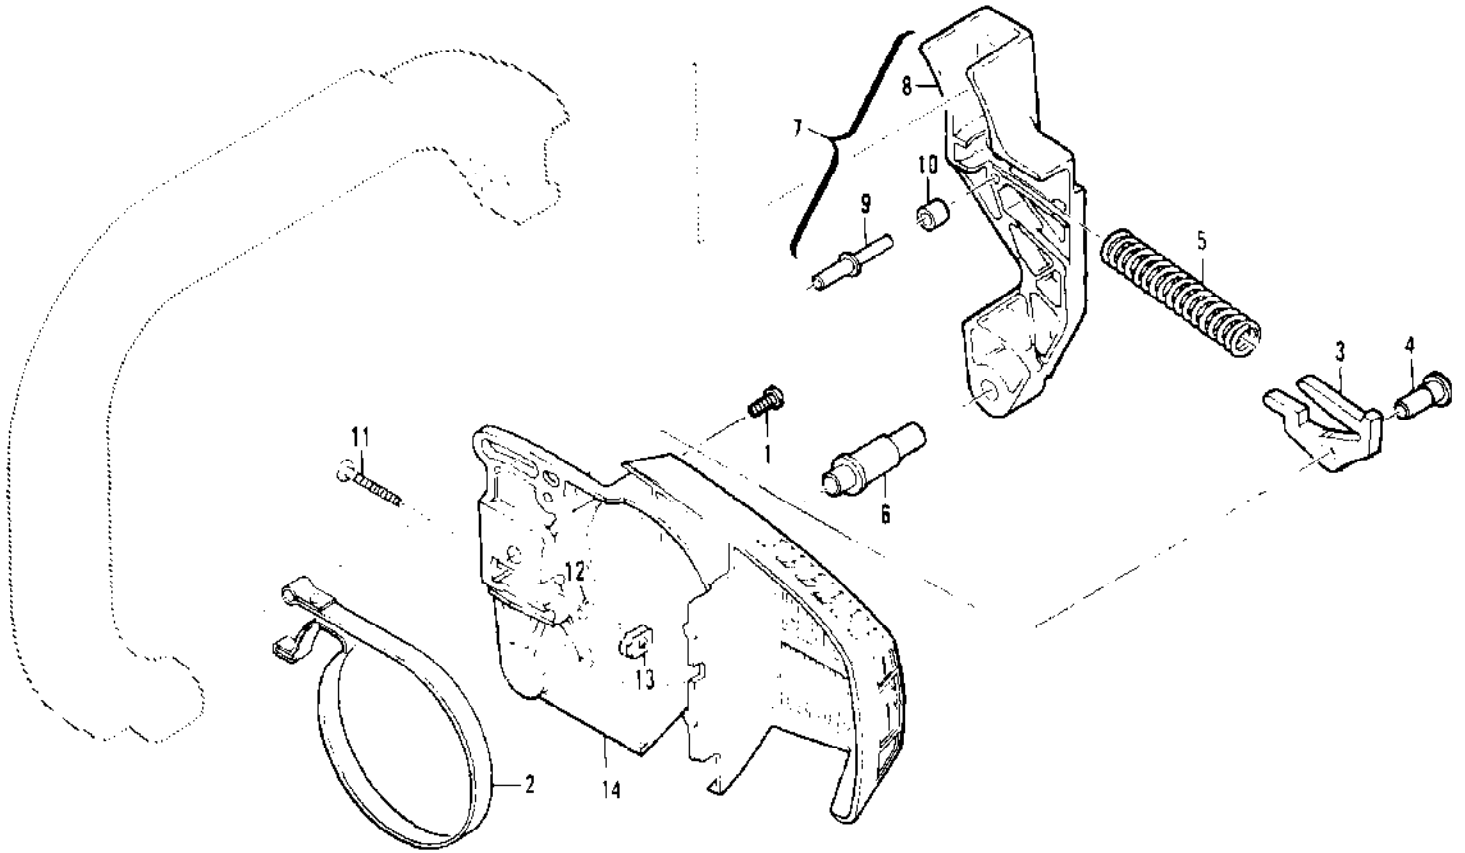

Ref #	Part Number	Qty	Description
	214376	1	CHAIN BRAKE Assembly
1	111047	1	Screw-Pan hd 8-32 x 5/8
2	94709	1	Band-Brake
3	94006	1	Latch
3	215758	1	Latch
4	93602	1	Pivot-Latch
5	94007	1	Spring-Compression
5	93140	1	Spring-Compression
6	92482	1	Pivot-Lever
7	214375	1	Lever Assembly-Actuating
8	92867	1	Lever
9	213907	1	Pin-Roller
10	214368	1	Bearing-Roller
11	90658	1	Screw-Adjusting
12	110907	1	Ring-Retaining
13	84929	1	Nut-Bar adjusting
14	94175	1	Housing-Brake
14	94180	1	Housing-Brake