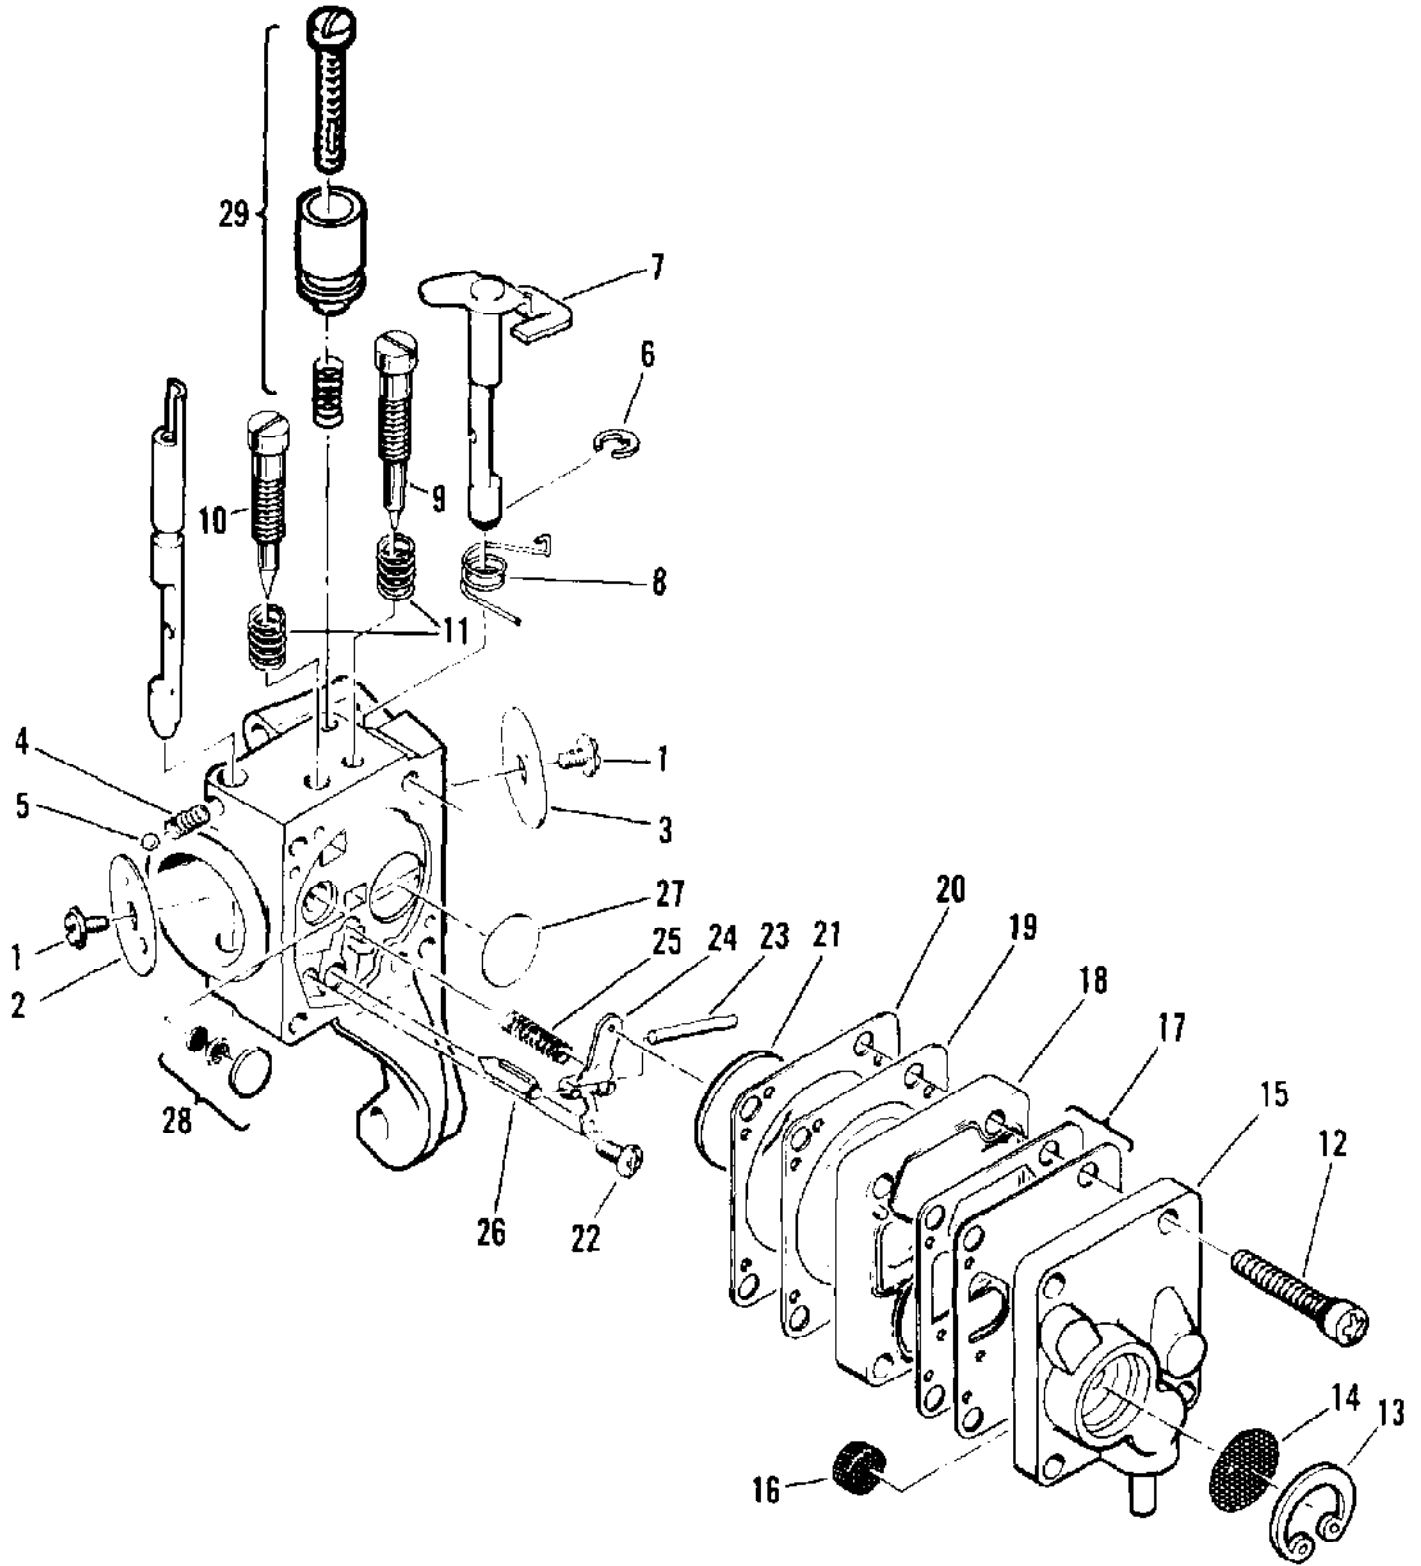

Ref #	Part Number	Qty	Description
	214082	1	Carburetor Asy - Walbro MDC 15
1		2	Screw - Plate Not available separately.
2		1	Plate - Choke Not available separately.
3		1	Ball - Choke friction Not available separately.
4		1	Spring - Choke friction Not available separately.
5		1	Plate - Throttle Not available separately.
6		1	Screw - Clip Not available separately.
7		1	Clip - Throttle shaft Not available separately.
8		1	Shaft Asy - Throttle Not available separately.
9	86446	1	Needle - Idle
10	86447	1	Needle - High speed
11	67502	2	Spring - Needle
12	68564	4	Screw Asy - Body
13	91347	1	Cover Asy - Pump
14	85629	1	Kit - Vent screen
15	68563	1	Diaphragm - Fuel pump
16	85035	1	Gasket - Pump diaphragm
17		1	Body - Fuel pump Not available separately.
18	85034	1	Diaphragm - Metering
19	85034	1	Gasket - Diaphragm
20	67500	1	Screw - Lever pin
21	67508	1	Pin - Lever
22	85059	1	Kit - Needle & Lever
23	68567	1	Spring - Lever
24	68559	1	Plug - Welsh 7/16
25	83758	1	Kit - Check valve
26	68560	1	Plug - Welsh 1/2
27		1	Spring - Throttle return Not available separately.
28		1	Ring - Retaining Not available separately.
29	93437	1	Latch Asy - Throttle
30		1	Screw - Long lock
31		1	Latch - Throttle Not available separately.
32		1	Spring - Compression Not available separately.
	86463	1	Repair Kit
	216731		Repair Kit
	216727		Repair Kit
	216725		Repair Kit