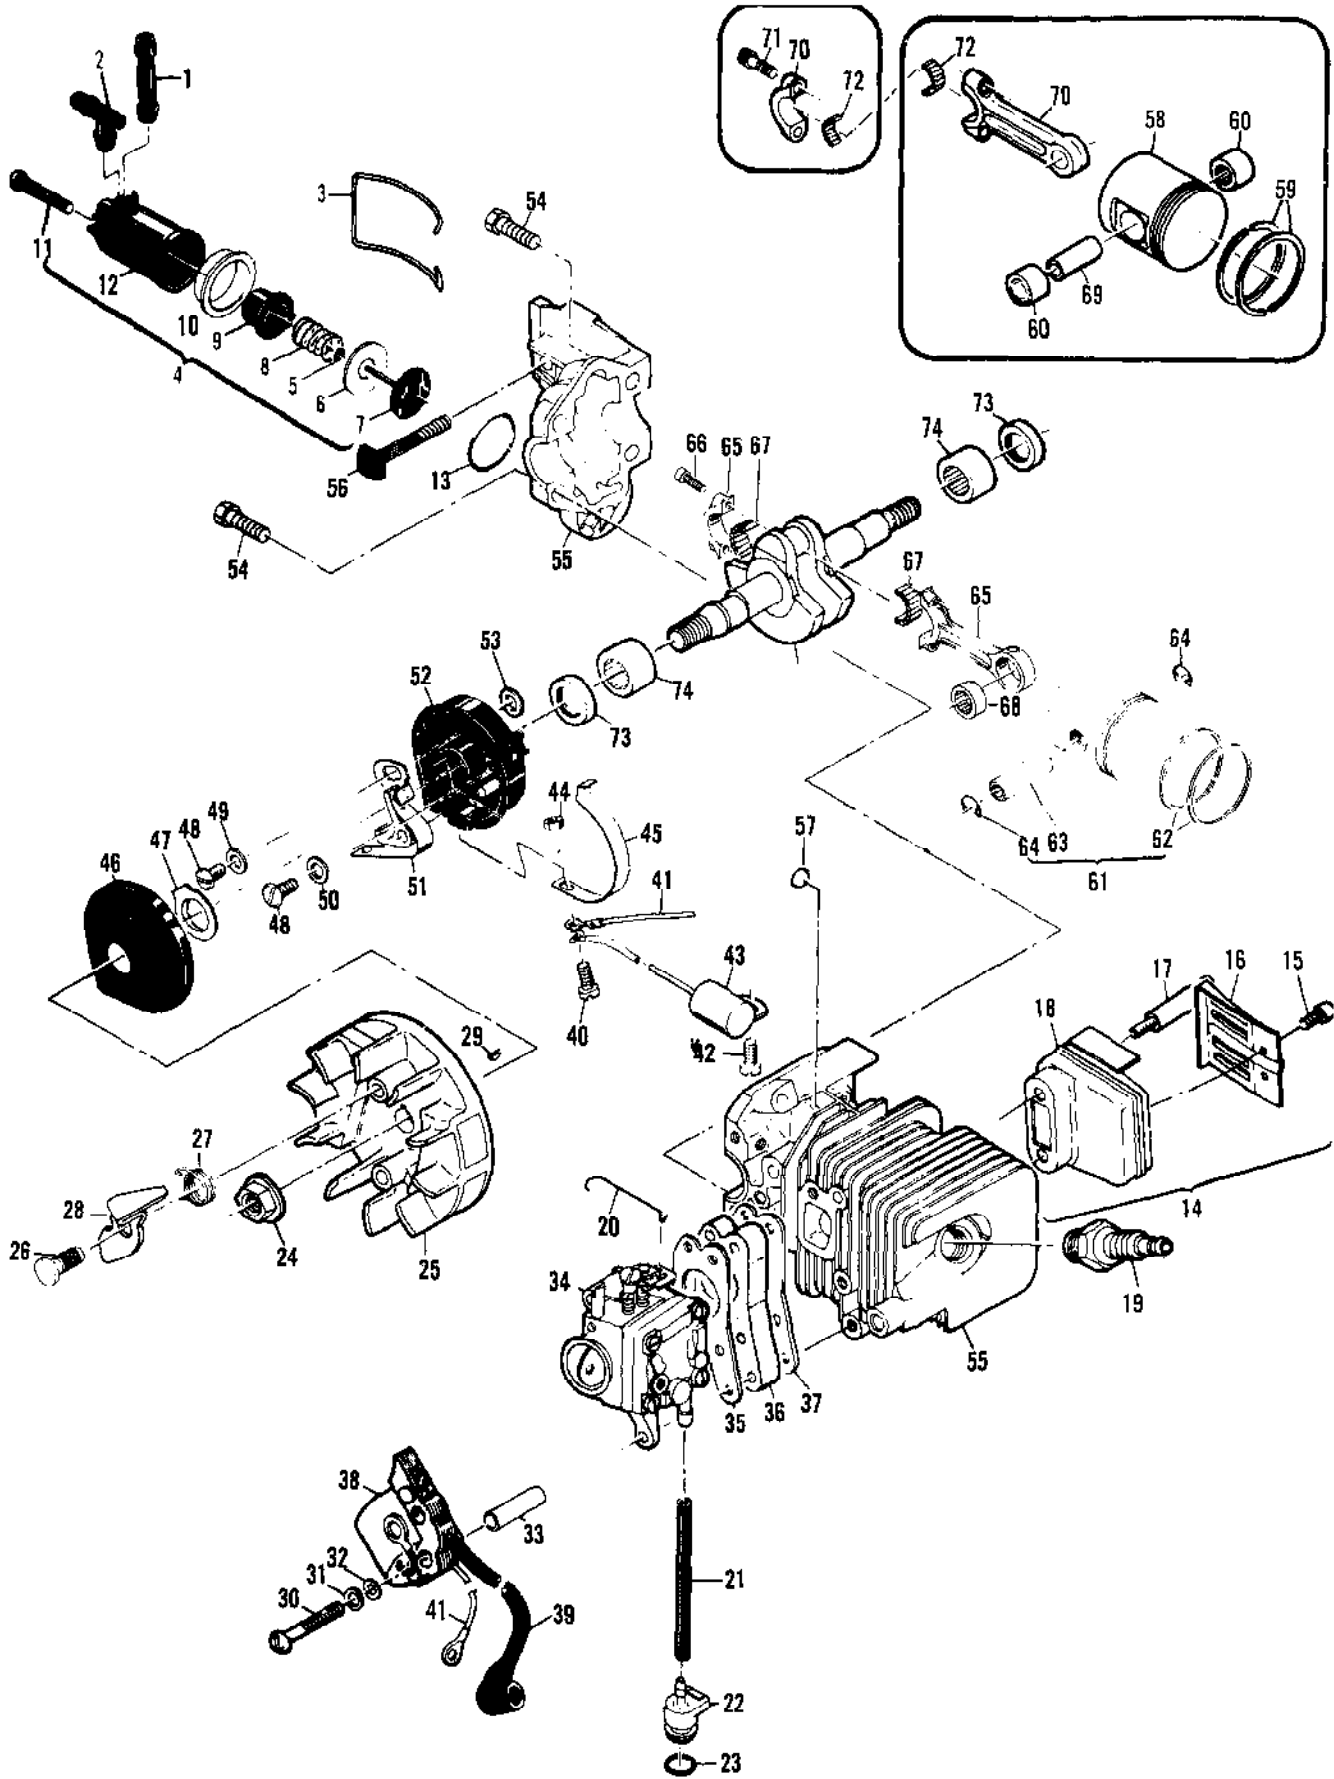

Ref #	Part Number	Qty	Description
1	83898	1	Connector-Outlet
2	84613	1	Connector-Pump
3	83896	1	Bail-Mounting
4	215739	1	Pump Assembly
5		1	"O" Ring Not available separately.
6		1	Ring-Pump piston Not available separately.
7		1	Piston Assembly-Pump Not available separately.
8	83891	1	Spring-Pump
9		1	Sleeve-Pump Not available separately.
10		1	Eyelet Not available separately.
11	110651	1	Screw-Adjustment
12		1	Body Assembly-Pump Not available separately.
13	110653	1	"O" Ring
14	215411	1	Kit-Muffler
15	110681	2	Screw-Skt hd 10-24 x 1/4
16	92961	1	Deflector-Exhaust
17	213327	2	Screw-Special
18	215397	1	Body-Cover Not available separately.
14	215412	1	Kit-Muffler Not available separately.
15	110681	2	Screw-Skt hd 10-24 x 1/4
16	92961	1	Deflector-Exhaust
17	93036	2	Screw-Special
18	93655	1	Body-Cover
19	214223	1	Spark Plug Not available separately.
19	93018	1	Spark Plug
20	89274	1	Rod-Throttle
21	89059	1	Hose-Fuel Not available separately.
22	90660	1	Adaptor-Fuel hose
23	110908	1	"O" Ring
24	110961	1	Nut-Hx 5/16-24
25	94513	1	Flywheel-Pawl Assembly
26	68796	2	Pin-Pawl
27	67814	2	Spring-Pawl
28	94493	2	Pawl-Starter
25	94737	1	Flywheel/Pawl Assembly
26	68796	2	Pin-Pawl
27	67814	2	Spring-Pawl
28	213261	2	Pawl-Starter
29	102164	1	Key-Woodruff
30	110586	3	Screw-Pan hd 8-32 x 1-3/4
31	105976	3	Washer-#8
32	67177	3	Washer-Insulating
33	68198	3	Tube-Insulating
34			Carburetor Assembly
35	68197	1	Gasket-Carburetor
36	214349	1	Insulator-Carburetor
37	90714	1	Gasket-Insulator
38	84957	1	Coil & Lamination Assembly
39	50120	1	Wire Assembly-Spark plug
40	110617	1	Screw-Pan hd 6-12 x 5/8
41	69344	1	Wire Assembly-Coil
42	110041	1	Screw-Pan hd 8-32 x 1/2 s/t
43	85358	1	Condenser
44	100035	1	Nut-Hx 6-32
45	84502	1	Connector-Stop switch