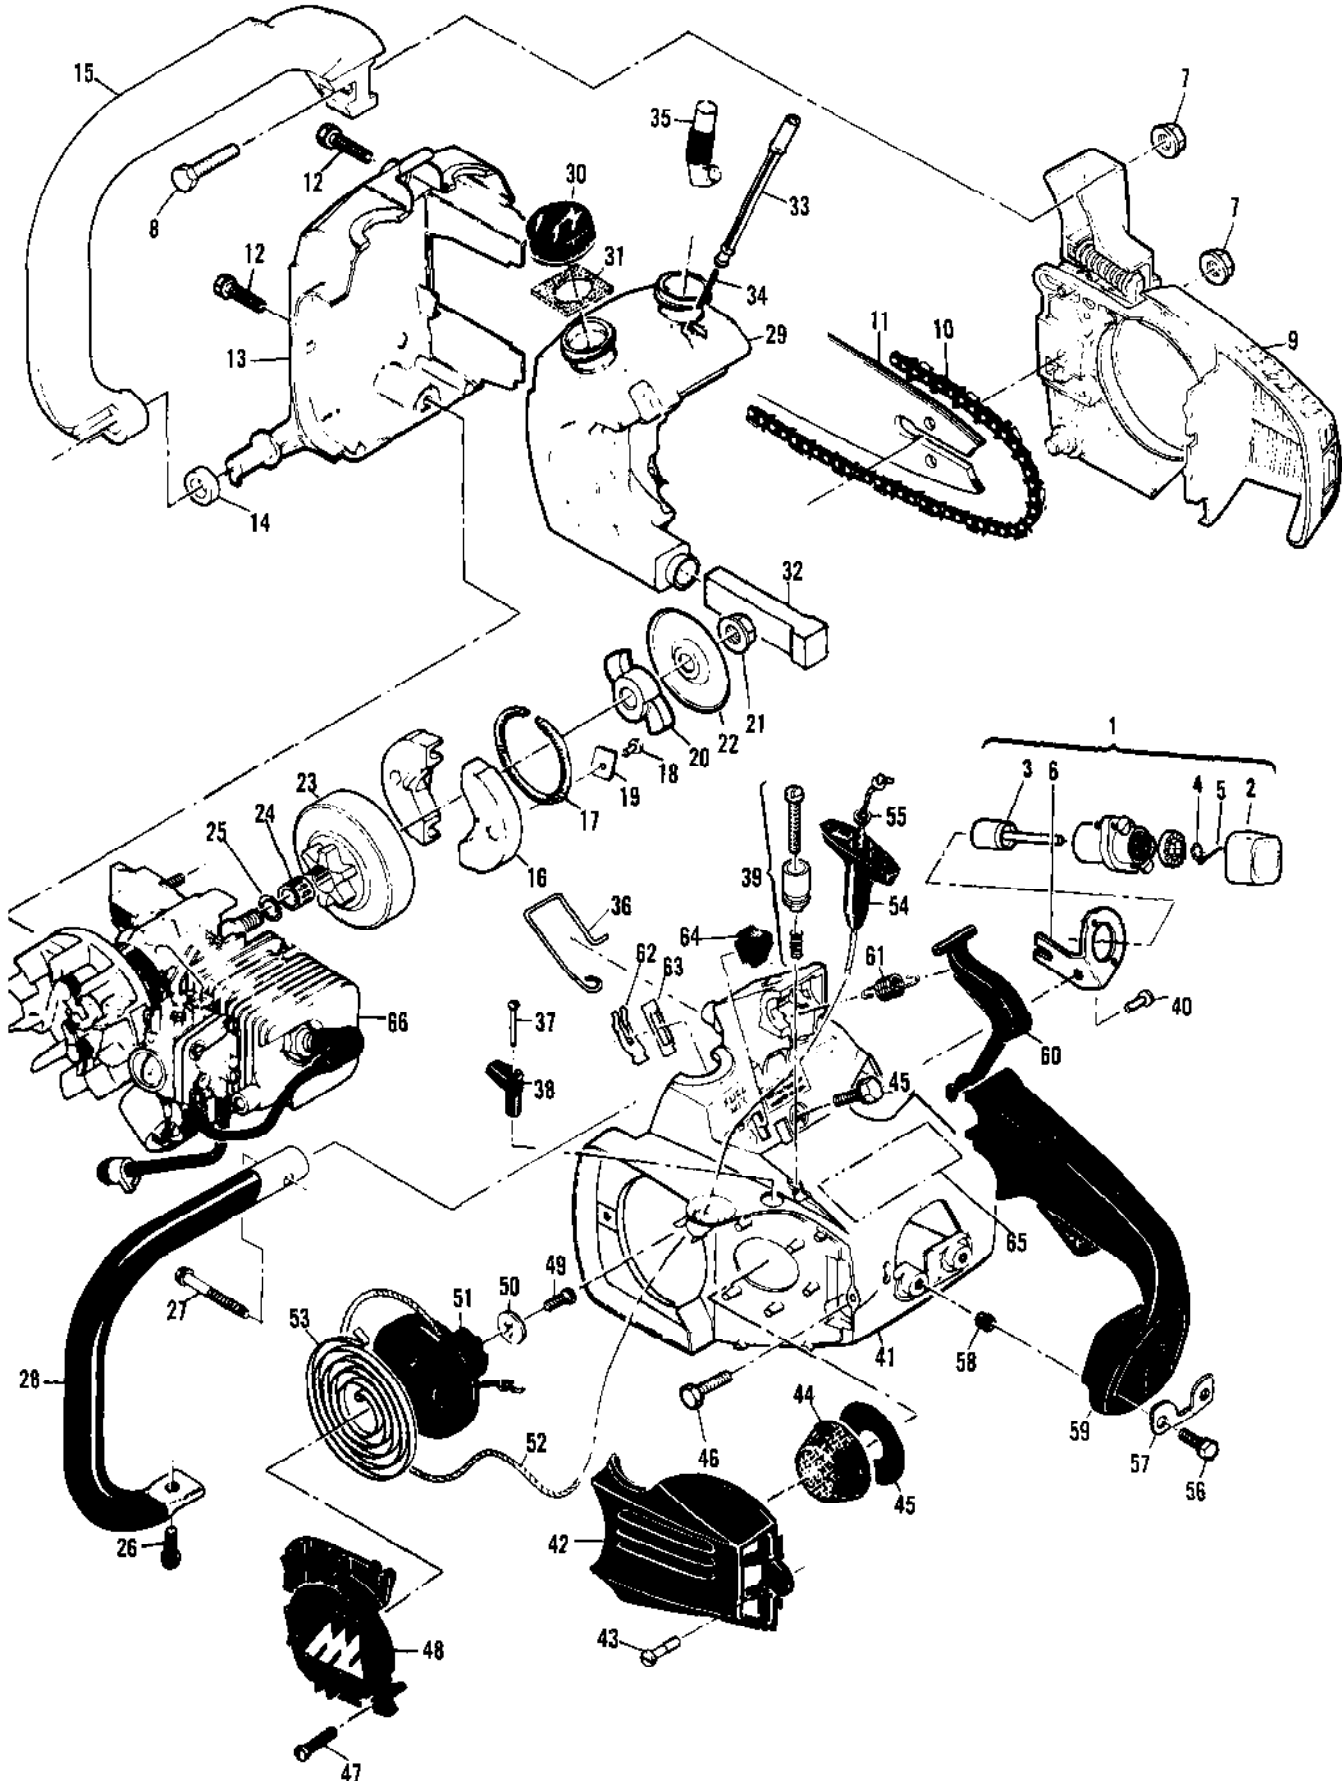

Ref #	Part Number	Qty	Description
1	215664	1	Grinder Asy-AUTO-SHARP
2	215447	1	Knob
3	216707	1	Wheel Assembly-Grinding
4	216134	1	Washer
5	216133	1	Pin-Cotter
6	215209	1	Bracket-AUTO-SHARP
7	110676	2	Nut-Hx 1/4-28
8	110972	1	Screw-Hx 1/4-28 x 3/4
9			CHAIN BRAKE Assembly Not available separately. See "Chain Brake Assembly" illustrations and parts list.
10		1	Chain Assembly Not available separately. See "Tools & Accessories" illustrations and parts list.
11		1	Bar Assembly Not available separately. See "Tools & Accessories" illustrations and parts list.
12	110639	2	Screw-Hx hd 12-24 x 1
13	214718	1	Cover-Fuel & Oil tank
14	93194A	1	Washer-Rubber
15	92479	1	Lever-Handguard
16	213278	1	Kit-Clutch
17	93608	1	Spring Assembly
18	110957	2	Rivet
19	85064	2	Plate
20	94247	1	Kit-Rotor
21	94244	1	Nut-Clutch
22	94243	1	Plate-Dust
23	214390	1	Drum/Sprocket/Bearing Asy
24	91222	1	Kit-Needle bearing
25	215259	1	Washer
26	110953	1	Screw-Hx hd 12-24 x 5/8
27	110686	1	Screw-Hx hd 13-16 x 2
28	214505	1	Frame & Grip Assembly
29	91454A	1	Kit-Fuel & Oil Tank
30	91283	2	Cap-Fuel & Oil (unvented)
31	91148	1	Seal-Fuel vent
32	84956	1	Pickup-Fuel
33	213906	1	Piston-Manual oiler
34	83946	1	Spring-Piston
35	85557	1	Body-Oiler
36	84611	1	Rod-Manual oiler
37	110672	1	Screw-Oval hd 4-40 x 1
38	83870	1	Knob-Choke
39			Throttle Latch Asy Not available separately. See "Carburetor Assembly" illustrations and parts list.
40	110583	2	Screw-Pan hd 8-32 x 1/2 (SEMS)
41	214271	1	Shroud
42	91853	1	Cover-Air cleaner
43	91796	1	Screw-Air cleaner
44	91460	1	Filter-Air
45	84918	1	Washer-Air seal
46	110953	3	Screw-Hx hd 12-24 x 5/8
47	110959	3	Screw-Hx hd 8-32 x 1/2
48	90425	1	Cover-Starter