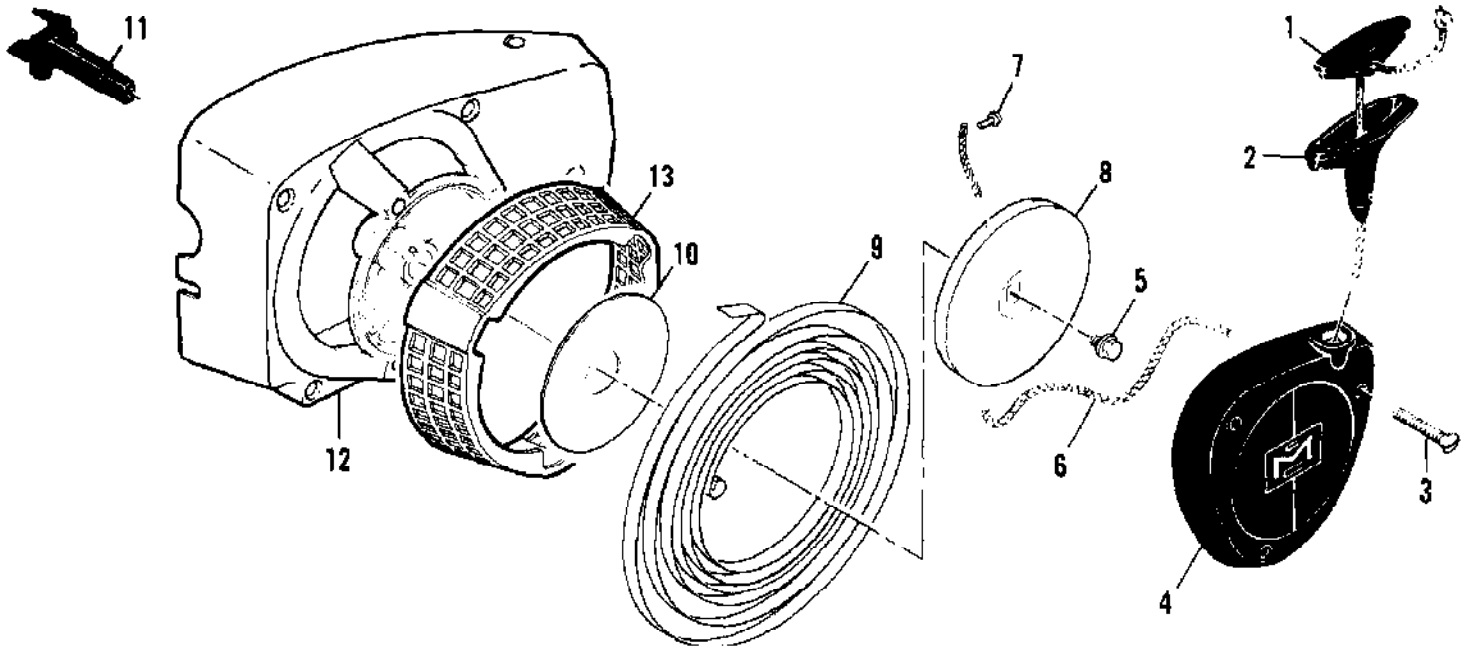

No
Diagram
Available

Parts List
Only

Ref #	Part Number	Qty	Description
	84453		Kit - Piston tool
	69191		Kit - Pressure test adaptor
	63341A		Kit - Spike
	84922		Kit - Baffle
	86419		Guide - Timing
	63097		Spark Plug - AC CS 45T
	65778		Spark Plug - AC CS 41T
	65409		Spark Plug - Ch CJ6
	65551		Spark Plug - Ch CJ4
	62827		Wrench
	83235		Wrench
	85726		Manual - Owners

Ref #	Part Number	Qty	Description
1		1	Bar
2		1	Chain Assy
3	64325	2	Plate - Bar

Ref #	Part Number	Qty	Description
	87666	1	Carburetor Assy
1	67501	4	Screw - Pump cover
2	83760	1	Cover - Pump
3	67495	1	Gasket - Cover
4	67498	1	Diaphragm - Check valve
5	83114	1	Diaphragm - Fuel pump
6	47690	3	Screw - Plate
7	83762	1	Plate - Throttle
8	67489	1	Clip - Shaft
9	67486	1	Shaft Assy - Throttle
10	67490	1	Plate - Choke
11	67488	1	Shaft Assy - Choke
12	100302	1	Ball - Choke friction
13	67504	1	Spring - Choke
14	87915	1	Needle - High speed
15	87916	1	Needle - Idle
16	67502	2	Spring - Needle
17	70798	4	Screw - Diaphragm cover
18	83761	1	Cover - Diaphragm
19	67499	1	Diaphragm - Metering
20	67496	1	Gasket - Diaphragm
21	67500	1	Screw - Lever pin
22	67508	1	Pin - Lever
23	67509	1	Lever - Metering
24	67503	1	Spring - Lever
25	67491	1	Valve - Needle
26	71690	1	Plug - 3/8
27	69506	1	Plug - 5/16
28	83758	1	Kit - Valve & Seat Assy
29	67507	1	Screen - Fuel

Ref #	Part Number	Qty	Description
1	62191A	1	Insert - Starter handle
2	62190A	1	Handle - Starter
3	110646	3	Screw - Oval hd 8-32 x 1-1/8
4	87672	1	Cover - Starter
5	110341	1	Screw - Hex hd 10-24 x 1/2
6	68162	1	Rope - Starter
7	110470	1	Rivet
8	85122	1	Drum - Starter
9	87680	1	Spring - Rewind
10	86053	1	Shield - Spring
11	83748	1	Shaft - Starter
12	87693	1	Kit - Fan housing
13	87674	1	Guard - Sawdust