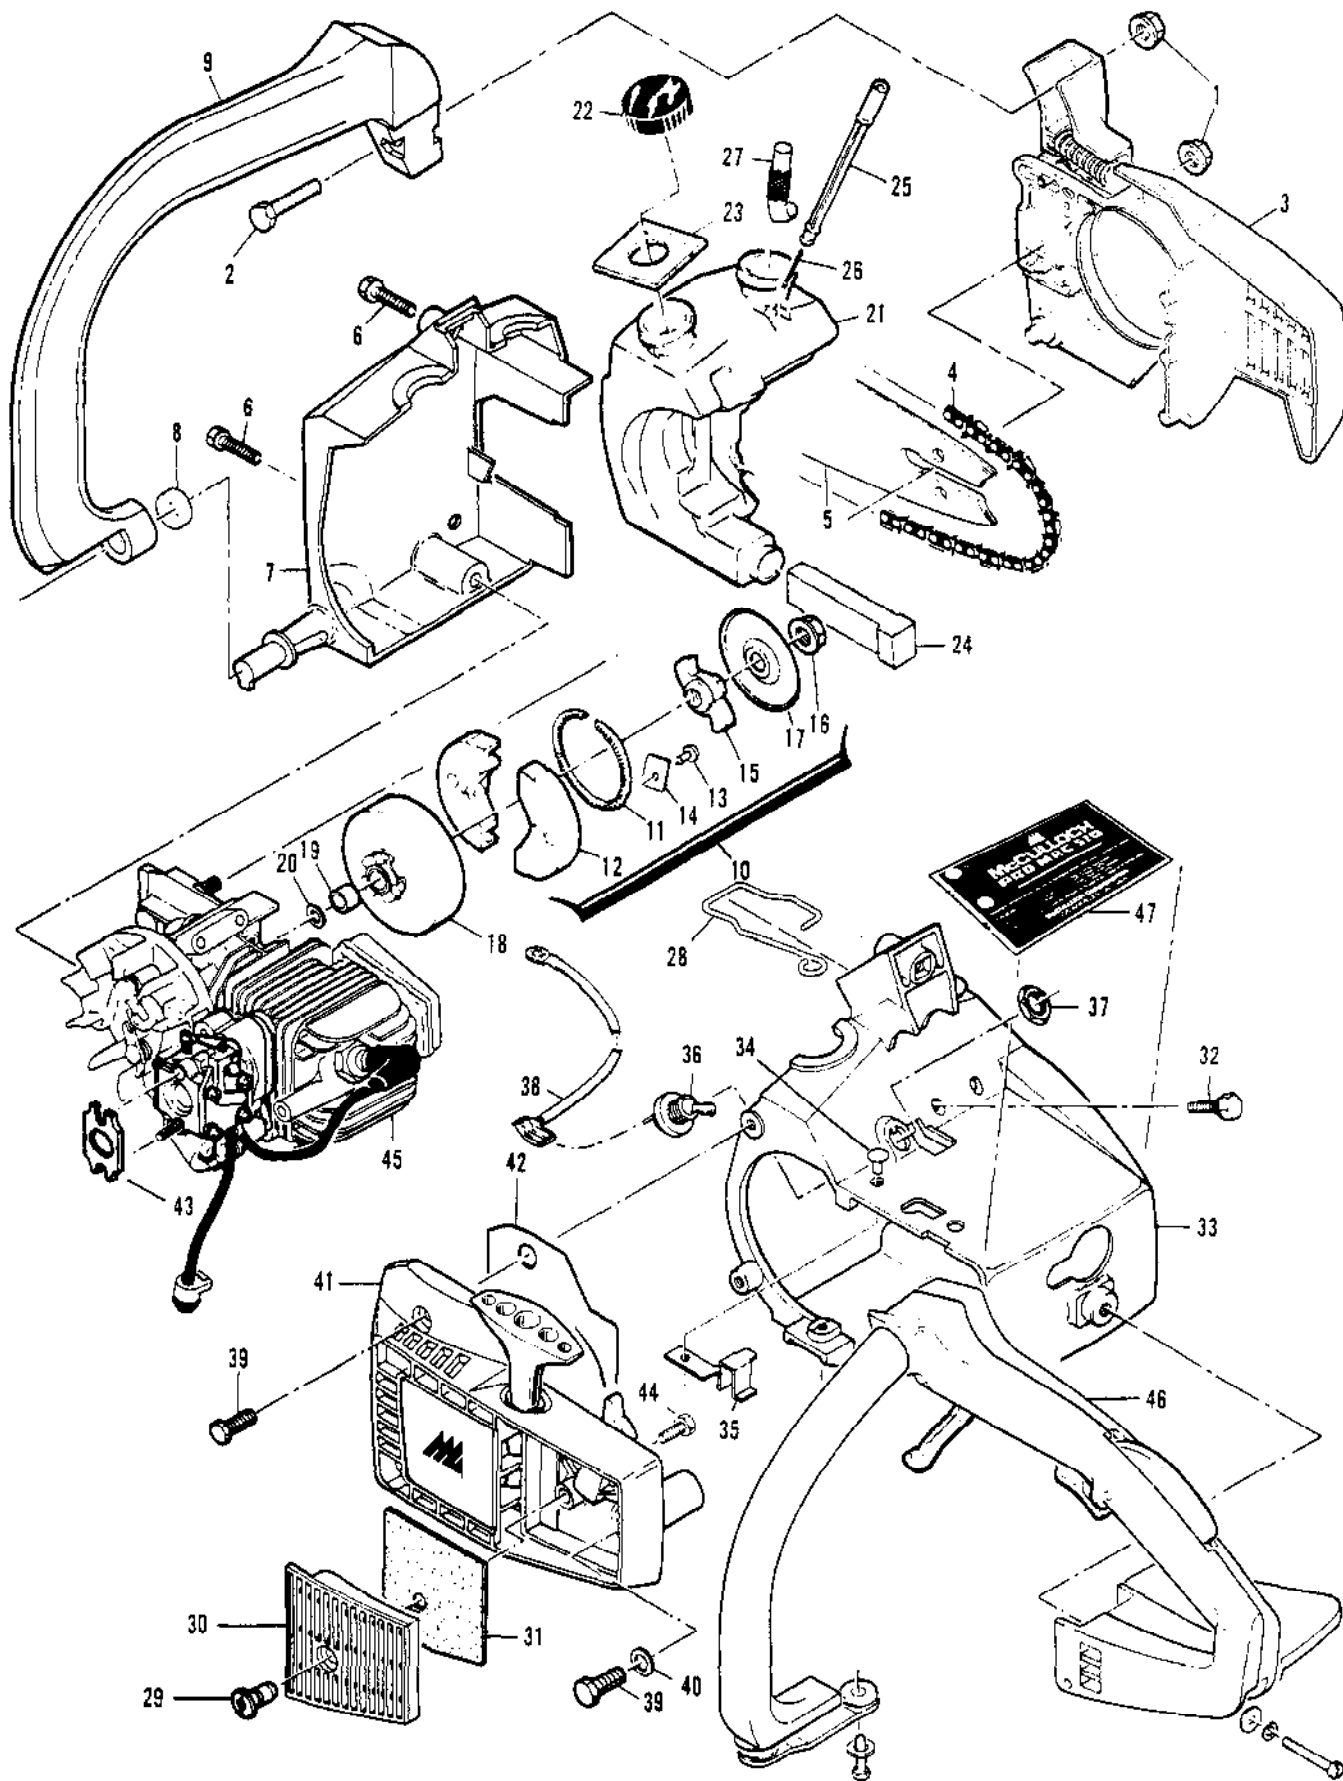

Ref #	Part Number	Qty	Description
1	110676	2	Nut-Hx 1/4-28
2	110972	1	Screw-Hx 1/4-28 x 3/4
3			CHAIN BRAKE ASY See "Chain Brake Assembly" illustration and parts list.
4		1	Chain Asy See Bar & Chain Combinations parts list.
5		1	Bar See Bar & Chain Combinations parts list.
6	110639	2	Screw-Hx hd 12-24 x 1
7	92863		Cover-Fuel & Oil tank
8	93194A	1	Washer-Rubber
9	92480	1	Lever-Handguard
10	213278	1	Clutch Kit
10	213277	1	Clutch Asy
11	93608	1	Spring Asy
12		2	Shoe-Clutch
13	110957	2	Rivet
14	85064	2	Plate
15	94247	1	Rotor
15	94247	1	Rotor Kit
16	94244	1	Nut-Clutch
17	94243	1	Plate-Dust
18	85504	1	Drum & Spkt Asy - .250P
19	67650	1	Bearing-Spkt
18	95197	1	Drum/Spkt/Brng Asy - .375P
19	91222	1	Kit-Needle brng
20	67303	1	Washer-Sprocket
21	91454A	1	Tank Kit-Fuel & Oil
22	91283	2	Cap-Fuel & Oil (unvented)
23	91148	1	Seal-Fuel vent
24	84956	1	Pickup-Fuel
25	83900A	1	Piston-Pulse Oiler
26	83946	1	Spring-Piston
27	85557	1	Body-Oiler
28	93295	1	Rod-Oiler
29	89070	1	Nut-Air cleaner cover
30	89069	1	Cover-Air cleaner
31	92410	1	Filter-Air
32	110953	3	Screw-Hx hd 12-24 x 5/8
33	89051B	1	Shroud
33	213822	1	Shroud/Latch Asy
34	111007	1	Rivet
35	93912	1	Spring-Throttle latch
36	92649	1	Kit-Ignition switch
37	104810	1	Nut-Hx 15/32-32
38	69344	1	Wire Asy-Ignition
39	110953	3	Screw-Hx hd 12-24 x 5/8
40	110882	1	Washer
41			Starter Asy See "Starter Assembly" illustration and parts list.
42	93236	1	Deflector-Air
43	94142	1	Gasket-Starter housing
44	102762	1	Screw-Hx hd 10-24 x 1/2
45			Powerhead Asy See "Powerhead Assembly" illustration and parts list.