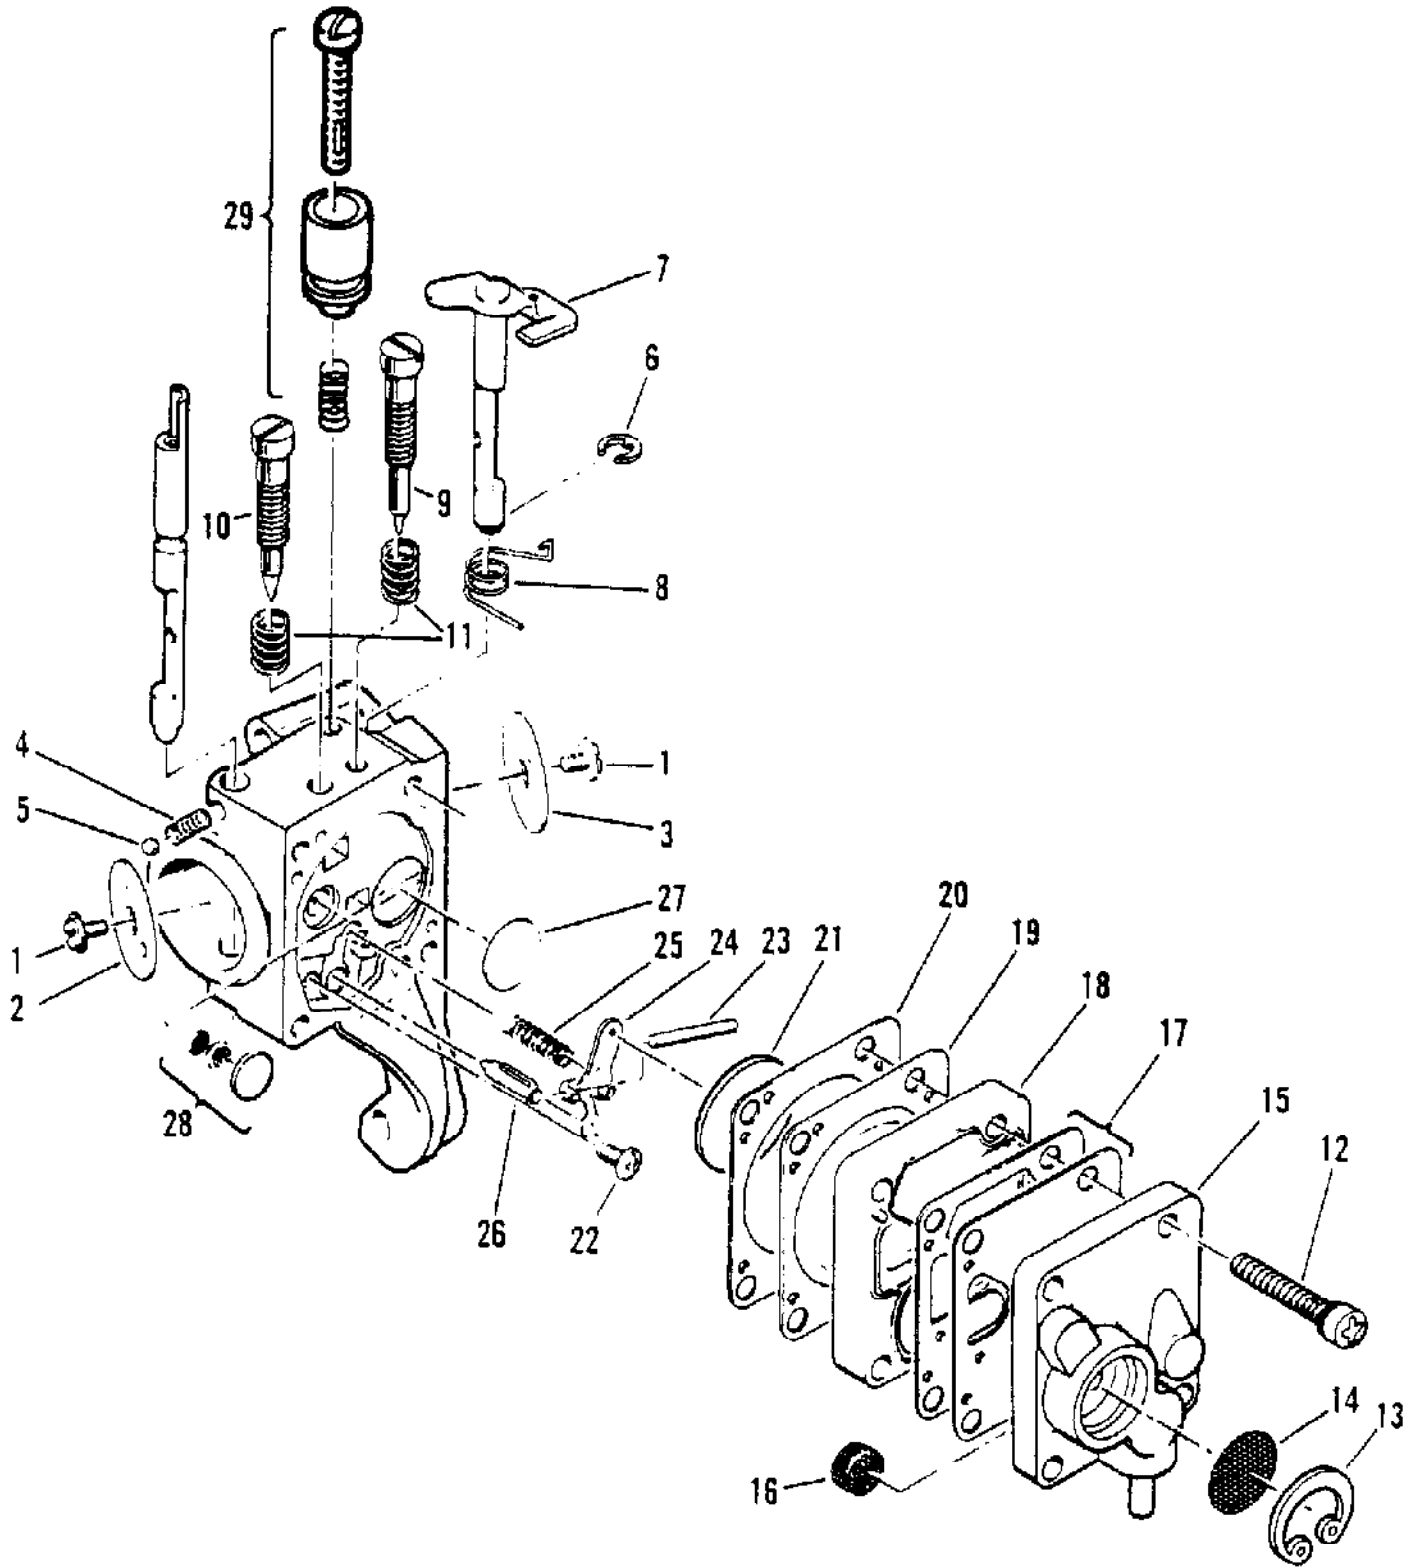

Ref #	Part Number	Qty	Description
	214082	1	Carburetor Asy - Walbro MDC 15
1	83755	2	Screw - Plate
2	68556	1	Plate - Choke
3	100302	1	Ball - Choke friction
4	67504	1	Spring - Choke friction
5	68553	1	Plate - Throttle
6	70798	1	Screw - Clip
7	68554	1	Clip - Throttle shaft
8	94138	1	Shaft Asy - Throttle
9	86446	1	Needle - Idle
10	86447	1	Needle - High speed
11	67502	2	Spring - Needle
12	68564	4	Screw Asy - Body
13	91347	1	Cover Asy - Pump
14	85629	1	Kit - Vent screen
15	68563	1	Diaphragm - Fuel pump
16	85035	1	Gasket - Pump diaphragm
17	85030	1	Body - Fuel pump
18	85036	1	Diaphragm - Metering
19	85034	1	Gasket - Diaphragm
20	67500	1	Screw - Lever pin
21	67508	1	Pin - Lever
22	85059	1	Kit - Needle & Lever
23	68567	1	Spring - Lever
24	68559	1	Plug - Welsh 7/16
25	83758	1	Kit - Check valve
26	68560	1	Plug - Welsh 1/2
27	89785	1	Spring - Throttle return
28	94139	1	Ring - Retaining
29	93437	1	Latch Asy - Throttle
30		1	Screw - Long lock Not available separately.
31		1	Latch - Throttle Not available separately.
32		1	Spring - Compression Not available separately.
	86463	1	Repair Kit

Ref #	Part Number	Qty	Description
50	110953	2	Screw - Hx hd 12-24 x 5/8
51	84520A	1	Plate - Washer
52	84519	2	Sleeve - Handle
53	93810	1	Kit - Handle
54	93869	1	Trigger - Throttle
55	83940	1	Spring - Trigger
56	83935	1	Contact - Switch
57	83936	1	Protector - Switch
58	83934	1	Button - Switch
59	93542	1	Plate - Name
60			Powerhead Assembly See "Powerhead Assembly" illustration and parts list.