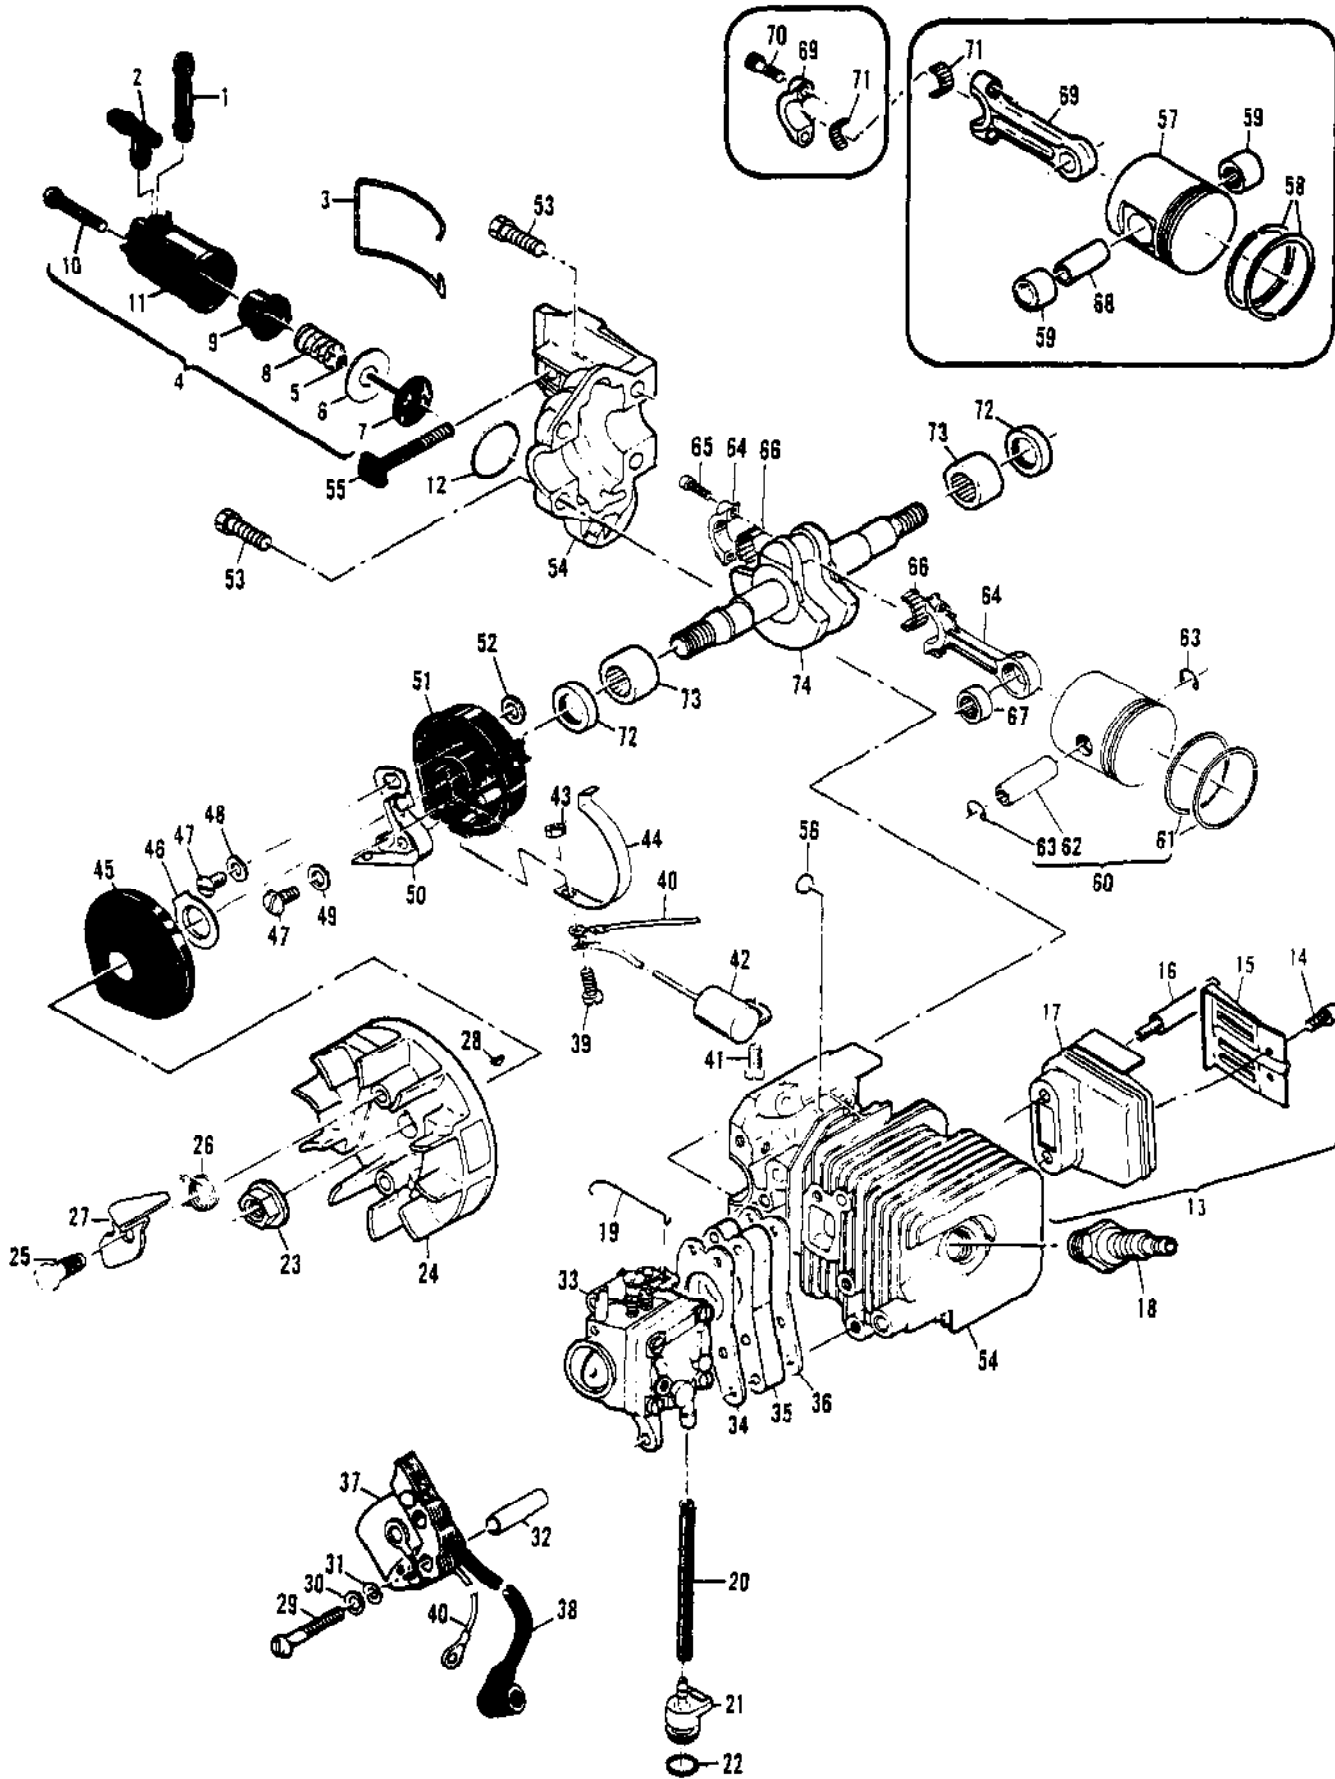

Ref #	Part Number	Qty	Description
	214082A	1	Carburetor Asy - Zama M1-M7
1	91804	2	Screw - Plate
2	215274	1	Valve - Choke
3	91803	1	Valve - Throttle
4	93955	1	Spring - Choke
5	93956	1	Ball - Friction
6	91805	1	"E" Ring
7	215291	1	Shaft Assembly - Throttle
8	215286	1	Spring - Throttle return
9	215275	1	Screw - Idle adjustment
10	215276	1	Screw - Main adjustment
11	91819	2	Spring - Screw
12	215279	4	Screw - Cover
13	215283	1	"C" Ring
14	215284	1	Strainer
15	215285	1	Cover - Pump
16	91820	1	Screen
17		1	Kit - Pump diaphragm Not available separately.
18	215281	1	Body - Pump
19	215282	1	Diaphragm - Main
20	215280	1	Gasket - Main
21	215277	1	Disk
22	91814	1	Screw
23	91813	1	Pin - Arm
24	215278	1	Arm - Needle valve
25	91811	1	Spring - Arm
26	91810	1	Valve - Needle
27	93951	1	Plug - Welsh
28	215287	1	Valve Asy - Main nozzle
29	93437	1	Latch Assembly - Throttle
	215292		Repair Kit

Ref #	Part Number	Qty	Description
50	110953	2	Screw - Hx hd 12-24 x 5/8
51	84520A	1	Plate - Washer
52	84519	2	Sleeve - Handle
53	93810	1	Kit - Handle
54	93869	1	Trigger - Throttle
55	83940	1	Spring - Trigger
56	83935	1	Contact - Switch
57	83936	1	Protector - Switch
58	83934	1	Button - Switch
59	93542	1	Plate - Name
60			Powerhead Assembly See "Powerhead Assembly" illustration and parts list.