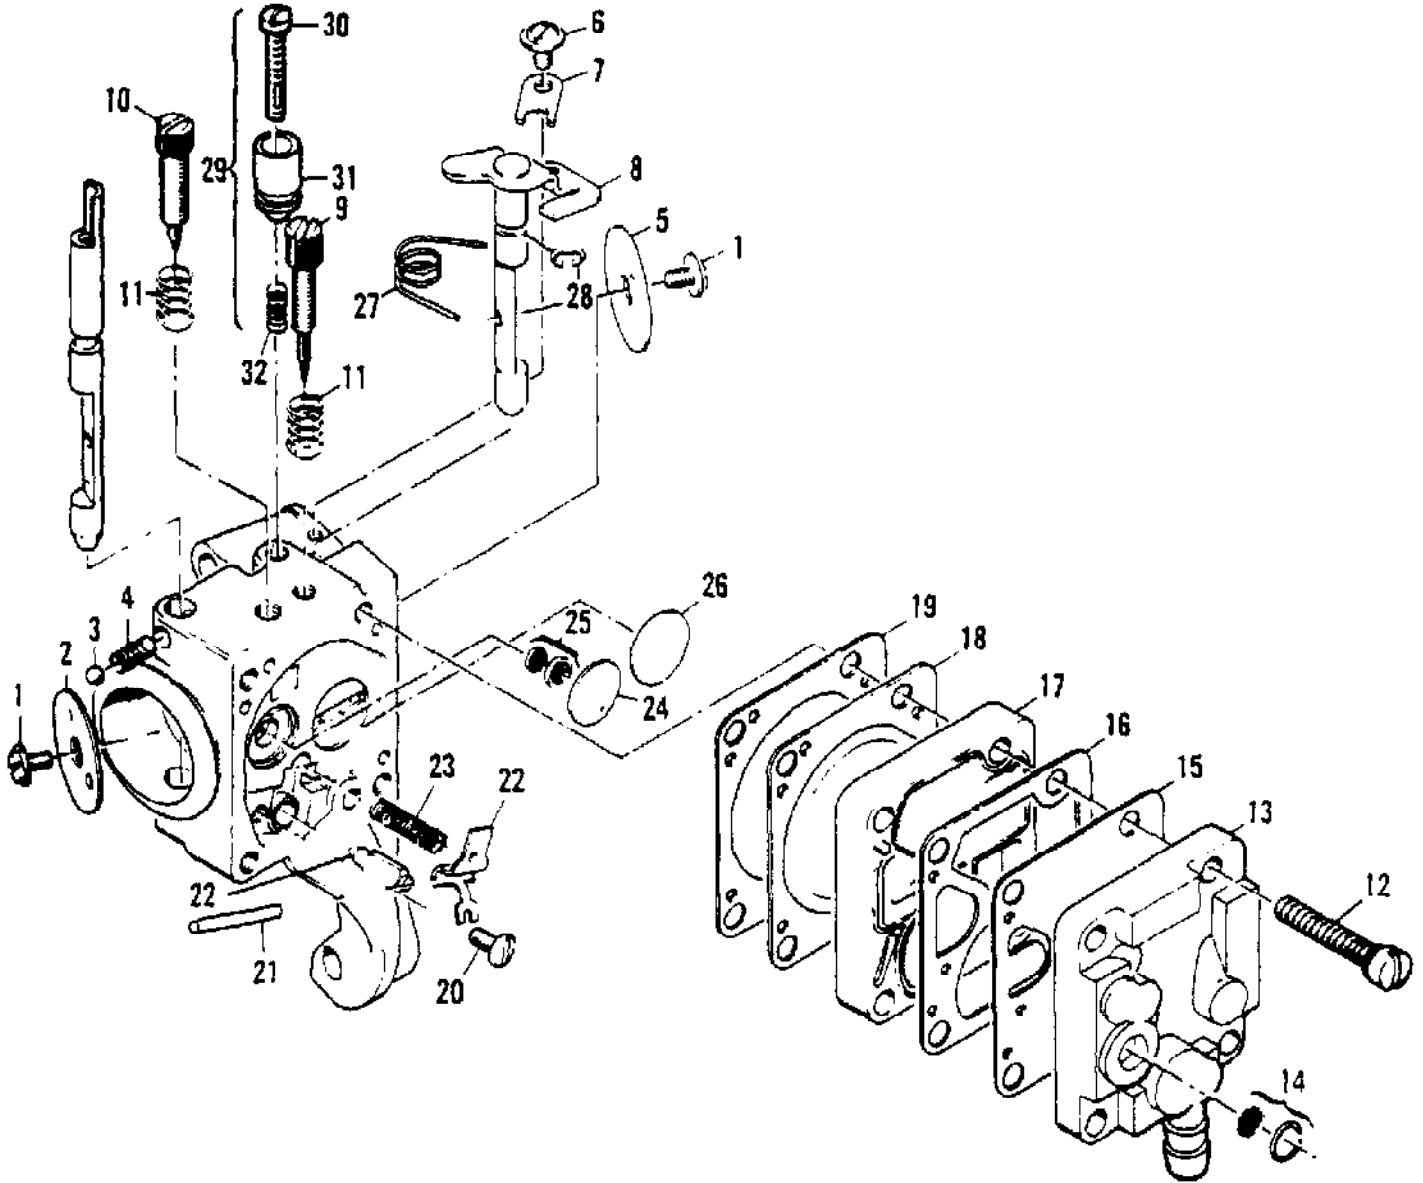

Ref #	Part Number	Qty	Description
	214082	1	Carburetor Asy - Walbro MDC 15
1	83755	2	Screw - Plate
2	68556	1	Plate - Choke
3	100302	1	Ball - Choke friction
4	67504	1	Spring - Choke friction
5	68553	1	Plate - Throttle
6	70798	1	Screw - Clip
7	68554	1	Clip - Throttle shaft
8	94138	1	Shaft Asy - Throttle
9	86446	1	Needle - Idle
10	86447	1	Needle - High speed
11	67502	2	Spring - Needle
12	68564	4	Screw Asy - Body
13	91347	1	Cover Asy - Pump
14	85629	1	Kit - Vent screen
15	68563	1	Diaphragm - Fuel pump
16	85035	1	Gasket - Pump diaphragm
17	85030	1	Body - Fuel pump
18	85036	1	Diaphragm - Metering
19	85034	1	Gasket - Diaphragm
20	67500	1	Screw - Lever pin
21	67508	1	Pin - Lever
22	85059	1	Kit - Needle & Lever
23	68567	1	Spring - Lever
24	68559	1	Plug - Welsh 7/16
25	83758	1	Kit - Check valve
26	68560	1	Plug - Welsh 1/2
27	89785	1	Spring - Throttle return
28	94139	1	Ring - Retaining
29	93437	1	Latch Asy - Throttle
30		1	Screw - Long lock Not available separately.
31		1	Latch - Throttle Not available separately.
32		1	Spring - Compression Not available separately.
	86463	1	Repair Kit

Ref #	Part Number	Qty	Description
50	110953	2	Screw - Hx hd 12-24 x 5/8
51	84520A	1	Plate - Washer
52	84519	2	Sleeve - Handle
53	93810	1	Kit - Handle
54	93869	1	Trigger - Throttle
55	83940	1	Spring - Trigger
56	83935	1	Contact - Switch
57	83936	1	Protector - Switch
58	83934	1	Button - Switch
59	93542	1	Plate - Name
60			Powerhead Assembly See "Powerhead Assembly" illustration and parts list.