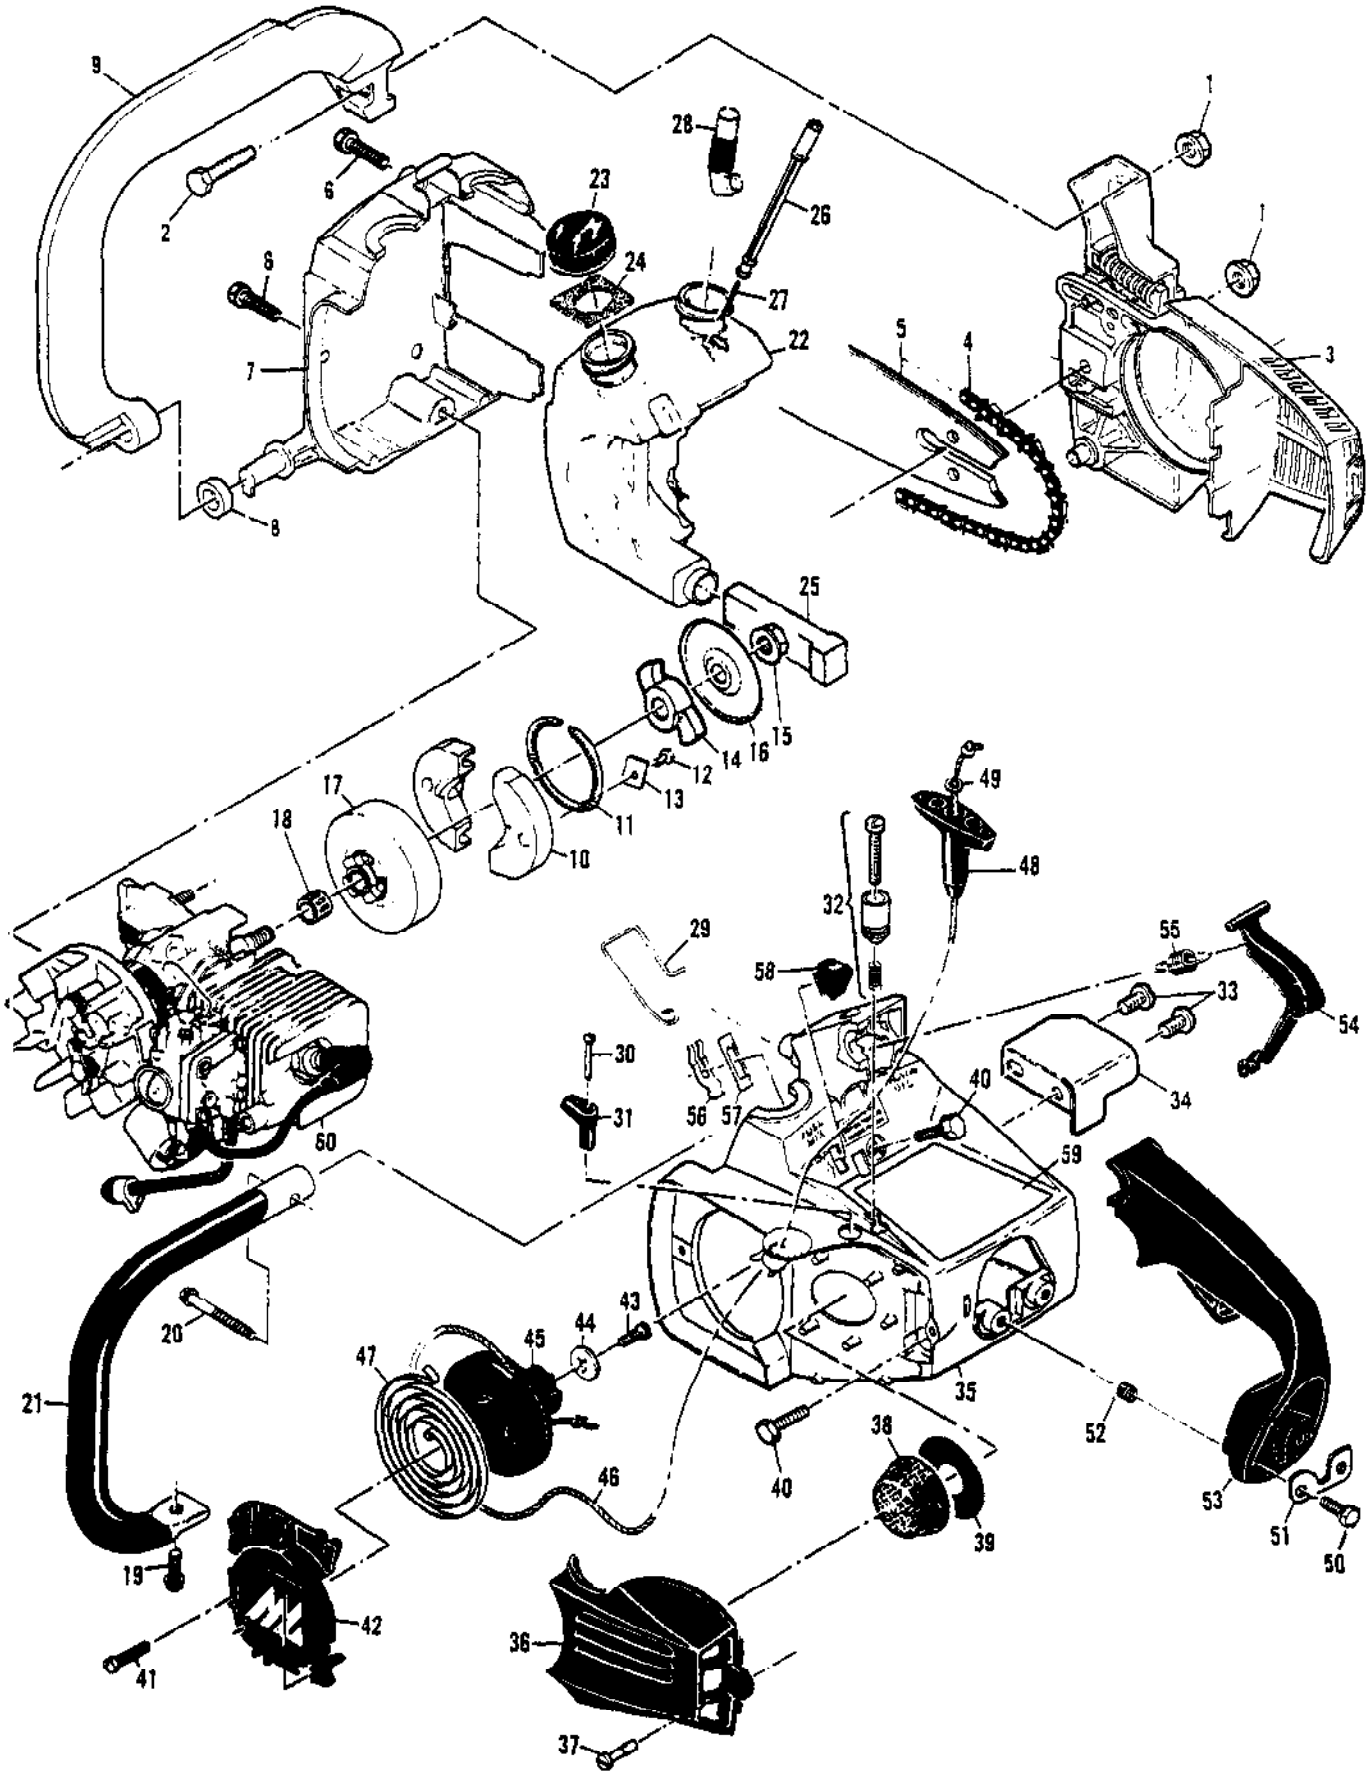

Ref #	Part Number	Qty	Description
1	110676	2	Nut - Hx 1/4-28
2	110972	1	Screw - Hx 1/4-28 x 3/4
3			CHAIN BRAKE Asy See "Chain Brake Assembly" illustration and parts list.
4			Chain Asy
5			Bar
6	110639	2	Screw - Hx hd 12-24 x 1
7	92868A	1	Cover - Fuel & Oil tank
8	93194A	1	Washer - Rubber
9	92479	1	Lever - Handguard
10	213278	1	Kit - Clutch
10	213277	1	Clutch Assembly
11	93608	1	Spring Assembly
12	110957	2	Rivet
13	85064	2	Plate
14	94242	1	Rotor
14	94247	1	Kit - Rotor
15	94244	1	Nut - Clutch
16	94243	1	Plate - Dust
17	95197	1	Drum/Spkt/Brng Assembly
18	91222	1	Kit - Needle bearing
19	110953	1	Screw - Hx hd 12-24 x 5/8
20	110686	1	Screw - Hx hd 13-16 x 2
21	214505	1	Frame & Grip Assembly
22	91454A	1	Kit - Fuel & oil tank
23	91283	2	Cap -Fuel & oil (unvented)
24	91148	1	Seal - Fuel vent
25	84956	1	Pickup - Fuel
26	83900A	1	Piston - Manual oiler
27	83946	1	Spring - Piston
28	85557	1	Body - Oiler
29	84611	1	Rod - Manual oiler
30	110672	1	Screw - Oval hd 4-40 x 1
31	83870	1	Knob - Choke
32			Throttle Latch Asy See "Carburetor Assembly (Zama M1-M7)" & "Powerhead Assembly" illustrations and parts lists.
33	110807	2	Screw Pan hd 8-32 x 5/16
34	93290	1	Deflector - Sawdust
35	214270	1	Shroud
36	91853	1	Cover - Air cleaner
37	91796	1	Screw - Air cleaner
38	91460	1	Filter - Air
39	84918	1	Washer - Air seal
40	110953	3	Screw - Hx hd 12-24 x 5/8
41	110959	3	Screw - Hx hd 8-32 x 1/2
42	90425	1	Cover - Starter
43	110041	1	Screw - Pan hd 8-32 x 1/2
44	68497	1	Washer - Special
45	213261	1	Drum/Rope Assembly
46	83203	1	Rope - Starter
47	83078	1	Spring - Rewind
48	91255	1	Kit - Starter handle
49	105490	1	Washer - Starter handle