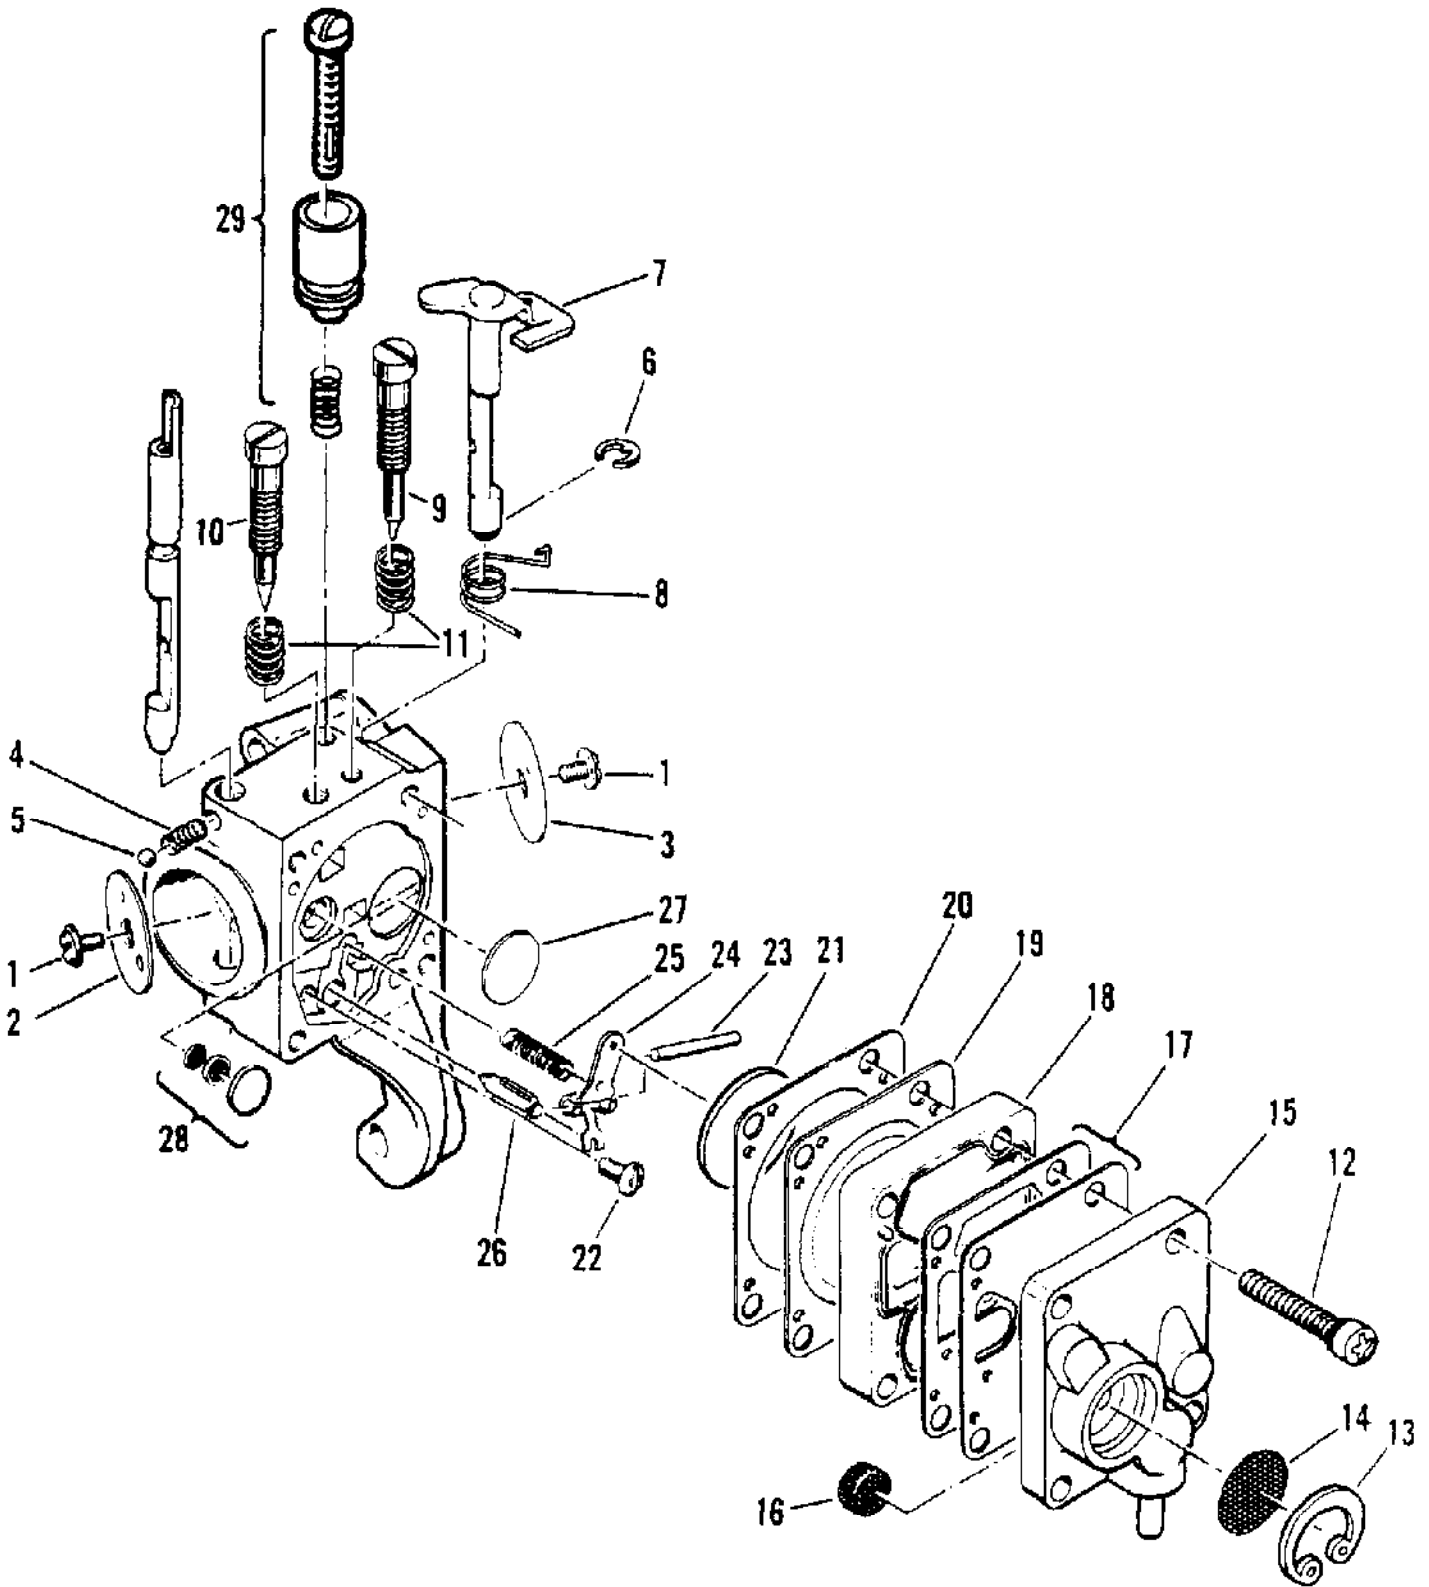

Ref #	Part Number	Qty	Description
	2140828	1	Carburetor Asy - Walbro MDC 16
	214082	1	Carburetor Asy - Walbro MDC 15
1		2	Screw - Plate
2		1	Plate - Choke
3		1	Hall - Choke friction
4		1	Spring - Choke friction
5		1	Plate - Throttle
6		1	Screw - Clip
7		1	Clip - Throttle shaft
8		1	Shaft Asy - Throttle
9	86446	1	Needle - Idle
10	86447	1	Needle - High speed
11	67502	2	Spring - Needle
12		4	Screw Asy - Body
13		1	Cover Asy - Pump
14	85629	1	Kit - Vent screen
15	68563	1	Diaphragm - Fuel pump
16	85035	1	Gasket - Pump diaphragm
17		1	Body - Fuel pump
18	85036	1	Diaphragm - Metering
19	85034	1	Gasket - Diaphragm
20	67500	1	Screw - Lever pin
21	67508	1	Pin - Lever
22	85059	1	Kit - Needle & Lever
23	68567	1	Spring - Lever
24	68559	1	Plug - Welsh 7/16
25	83758	1	Kit - Check valve
26	68560	1	Plug - Welsh 1/2
27		1	Spring - Throttle return
28		1	Ring - Retaining
29	93437	1	Latch Asy - Throttle
30		1	Screw - Long lock
31		1	Latch - Throttle
32		1	Spring - Compression
	216731		Repair Kit
	216727		Gasket/Diaphragm
	216725		Needle Kit

Ref #	Part Number	Qty	Description
51	110953	2	Screw - Hx hd 12-24 x 5/8
52	84520A	1	Plate - Washer
53	84519	2	Sleeve - Handle
54	94896	1	Kit - Handle
55	93869	1	Trigger - Throttle
56	83940	1	Spring - Trigger
57	83935	1	Contact - Switch
58	83936	1	Protector - Switch
59	83934	1	Button - Switch
60	95202	1	Plate - Name (MAC 120)
60	95203	1	Plate - Name (MAC 110)
61			Powerhead Assembly See "Powerhead Assembly" illustration and parts list.