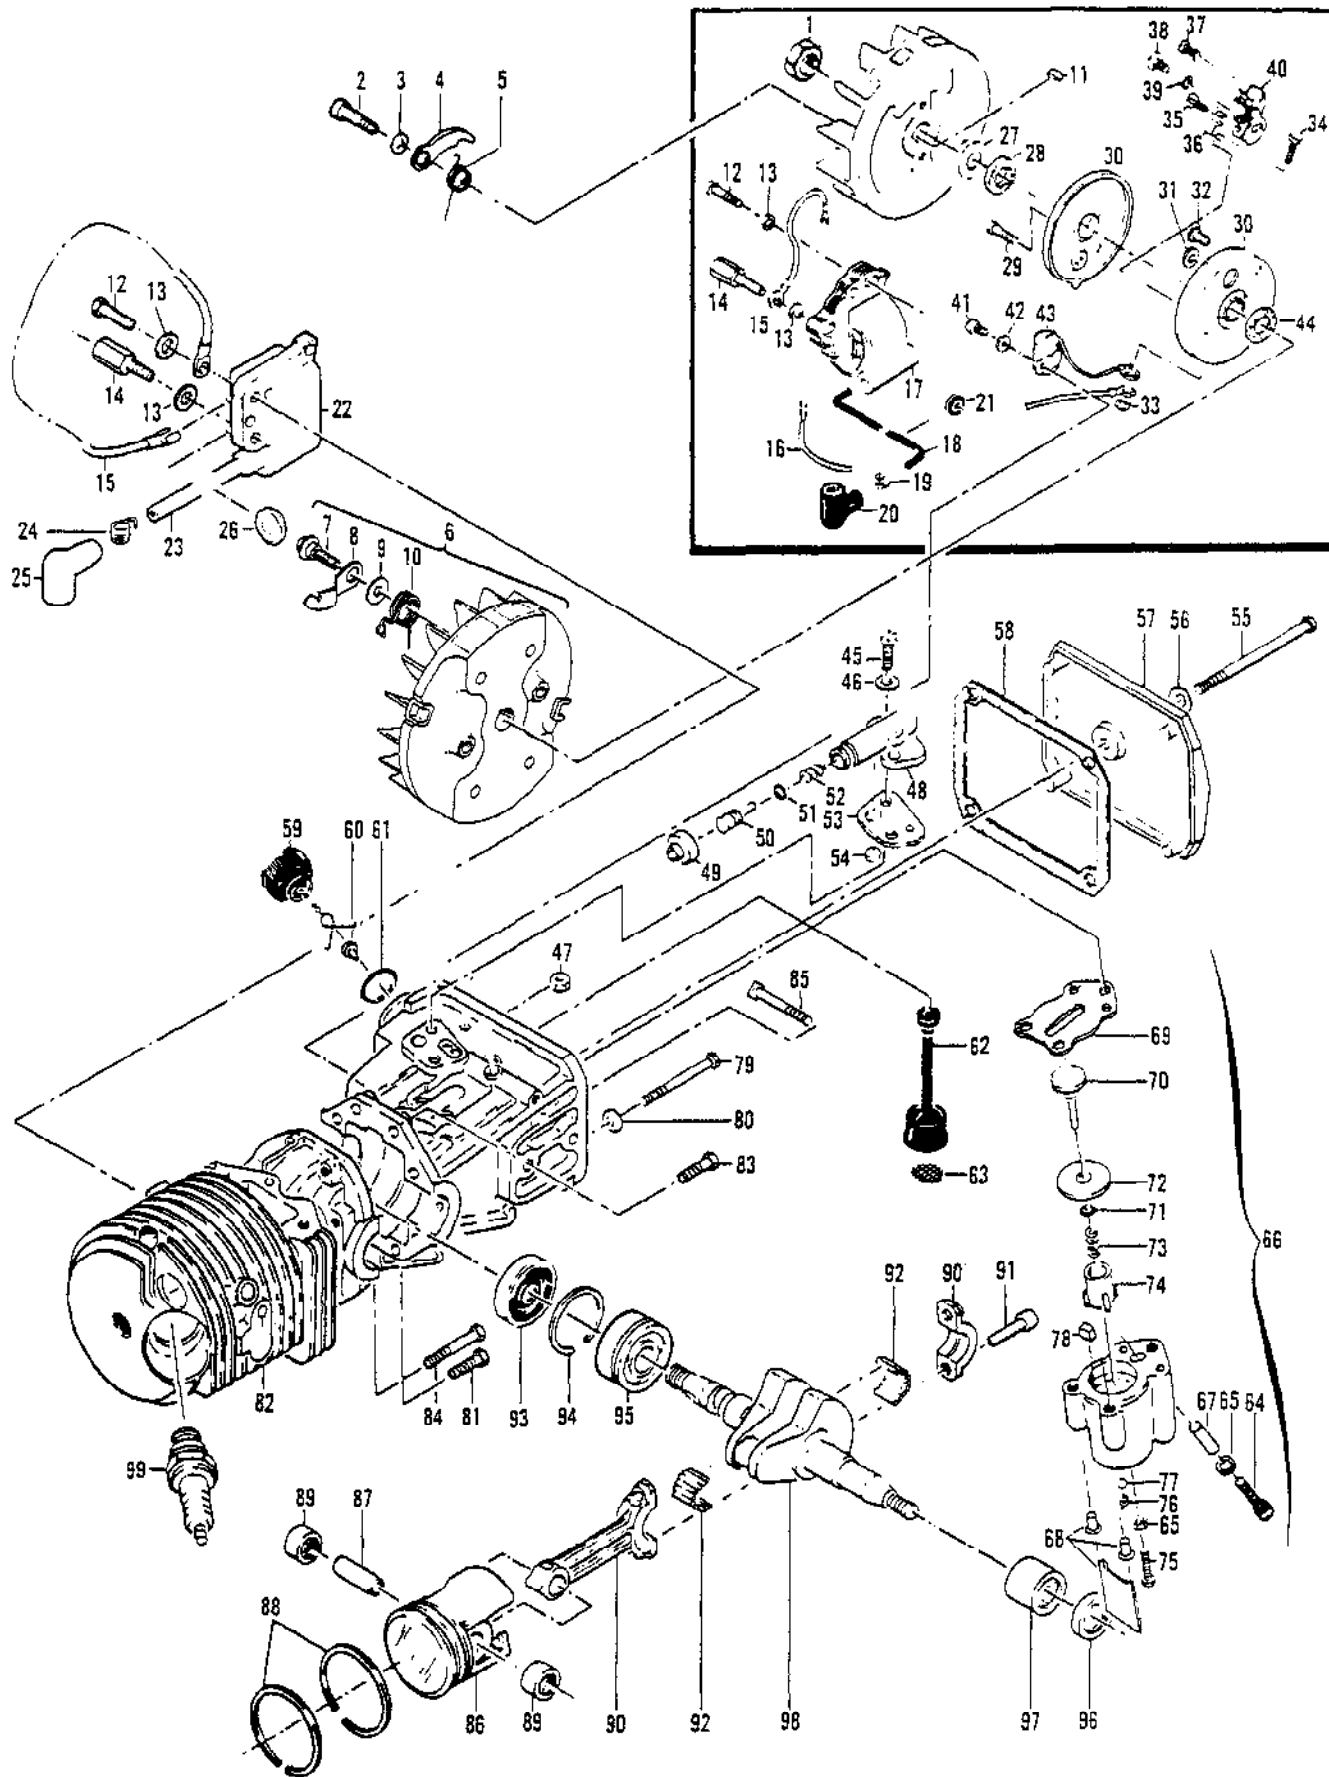

Ref #	Part Number	Qty	Description
1	110703	1	Nut - Hx 3/8-24
2	88804	1	Screw - Pawl Pivot
3	83241	2	Washer - Special
4	67546	2	Pawl - Starter
5	67545	2	Spring - Pawl
6	216739	1	Kit - Flywheel/Pawl
7	93464	2	Screw - Pawl
8	93198	2	Pawl - Starter
9	93469	2	Washer - Pawl
10	214102	2	Spring - Pawl
11	100106	1	Key - Woodruff
12	110127	1	Screw - Hx hd 10-24 x 7/8 (SEMS)
13	100002	2	Washer - #10
14	83512	1	Stud - Special
15	84686A	1	Wire Assembly - Ground
16	69344	1	Wire Assembly - Primary
17	214535	1	Coil & Lamination Assembly
18	215351	1	Wire Asy - Spark plug
19	55061	1	Connector
20	95266	1	Boot
21	100268	1	Grommet
22	95553	1	Electronic Ignition Asy
23	95269	1	Wire Asy - Spark plug
24	102556	1	Connector
25	95266	1	Boot
26	110995	1	Grommet
27	67057	1	Washer - Thrust
28	67056	1	Seal - Breaker box cover
29	110584	1	Screw - Pan hd 8-32 x 3/4
30	91852A	1	Kit - Breaker box & cover
31	91838	1	Washer
32	110489	1	Screw - Pan hd 6-32 x 7/16
33	100298	1	Nut - Hx 6-32
34	110346	1	Screw - Hx hd 6-32 x 3/4
35	110706	1	Screw - Pan hd 8-18 x 1/2
36	83126	1	Strap - Conduction
37	110811	1	Screw - Pan hd 8-32 x 3/8
38	110969	1	Screw - Hx hd 8-32 x 1/2
39	105976	1	Washer - #8
40	88808	1	Breaker Assembly
41	110338	1	Screw - Fil hd 8-32 x 1/2
42	100080	1	Washer - #8
43	85358	1	Condenser
44	67051	1	Seal - Breaker box
45	110338	2	Screw - Fil hd 8-32 x 1/2
46	110613	2	Washer - #8
47	100955	1	Nut - Hx 8-32
48	84156	1	Housing - Pump
49	215151	1	Cap - Housing
50	62266	1	Plunger - Pump
51	105614	1	"O" Ring
52	66687	1	Spring - Pump
53	91669	1	Gasket - Pump
54	91668	1	Valve - Pump
55	110291	1	Screw - Pan hd 10-24 x 2-5/8