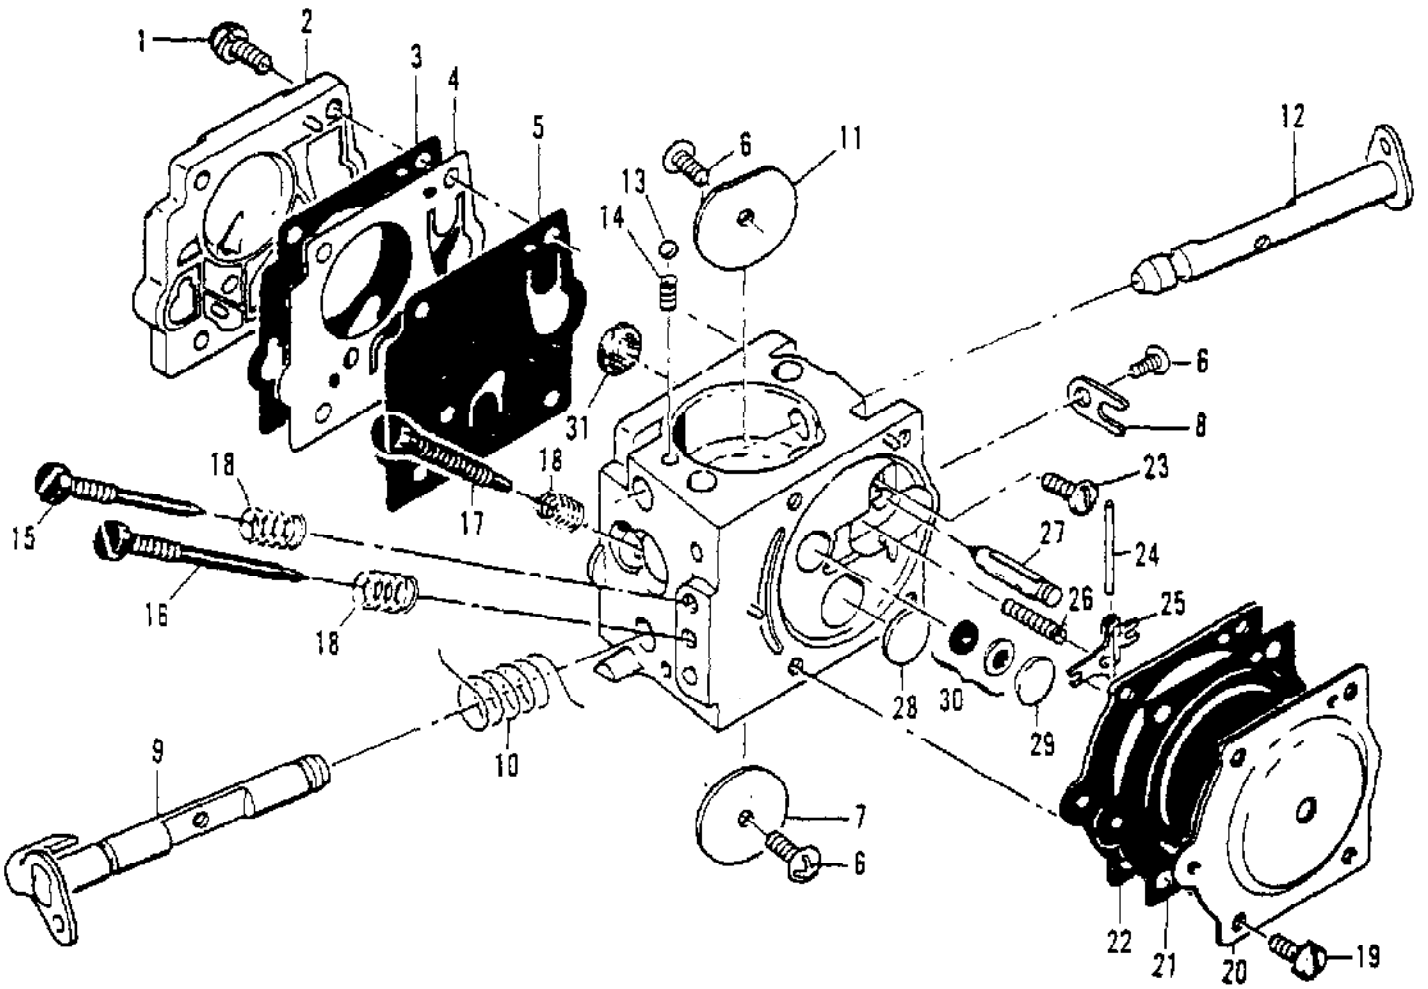

Ref #	Part Number	Qty	Description
	85720	1	Carburetor - Walbro SDC 37A
1	67501	4	Screw - Pump cover
2	83760	1	Cover - Pump
3	67495	1	Gasket - Cover
4	67498	1	Diaphragm - Check valve
5	83114	1	Diaphragm - Fuel pump
6	47690	3	Screw - Plate
7	83762	1	Plate - Throttle
8	67489	1	Clip - Shaft
9	67486	1	Shaft Asy - Throttle
10	85981	1	Spring - Throttle shaft
11	67490	1	Plate - Choke
12	67488	1	Shaft Asy - Choke
13	100302	1	Hall - Choke friction
14	67504	1	Spring - Choke friction
15	68104	1	Needle - High speed
16	68105	1	Needle - Idle
17	68106	1	Screw - Idle speed
18	67502	3	Spring - Needle
19	70798	4	Screw - Diaphragm cover
20	83761	1	Cover - Diaphragm
21	67499	1	Diaphragm - Metering
22	67496	1	Gasket - Diaphragm
23	67500	1	Screw - Lever pin
24	67508	1	Pin - Lever
25	67509	1	Lever - Metering
26	67503	1	Spring - Lever
27	67491	1	Valve - Needle
28	71690	1	Plug - 3/8
29	69506	1	Plug - 5/16
30	83758	1	Kit - Valve & Seat Asy
31	67507	1	Screen - Fuel
	67482		Gasket Set
	83764		Repair Kit

Ref #	Part Number	Qty	Description
1	89320	1	Insert - Handle grip
2	216126	1	Button & Rod Assembly
3	95480	1	Button - Oiler
4	214705	1	Kit - Fuel tank/control
5	110378	1	Pin - Roll/3/16 x 15/16
6	92152	1	Spring - Trigger
7	214679	1	Trigger - Throttle
8	105654	1	Pin - Roll 1/8 x 7/8
9	92154	1	Spring - Trigger release
10	94275	1	Release Asy - Trigger
11	111012	1	Screw - Pan hd 4-40 x 5/16
12	110706	1	Screw - Fil hd 8-18 x 1/2
13	214692	1	Wire Asy - Stop switch
14	62451	1	Contact - Switch
15	214691	1	Hose - Switch
16	68846	1	Button - Switch
17	85107	1	Rod - Throttle
18	214701	2	Seal - Throttle rod
19	105673	1	Pin - Roll 3/32 x 9/16
20	69041	1	Button - Choke
21	105614	1	"O" Ring
22	69042	1	Rod - Choke
23	69043	1	Snubber - Rod
24	69564	1	Seal - Air box