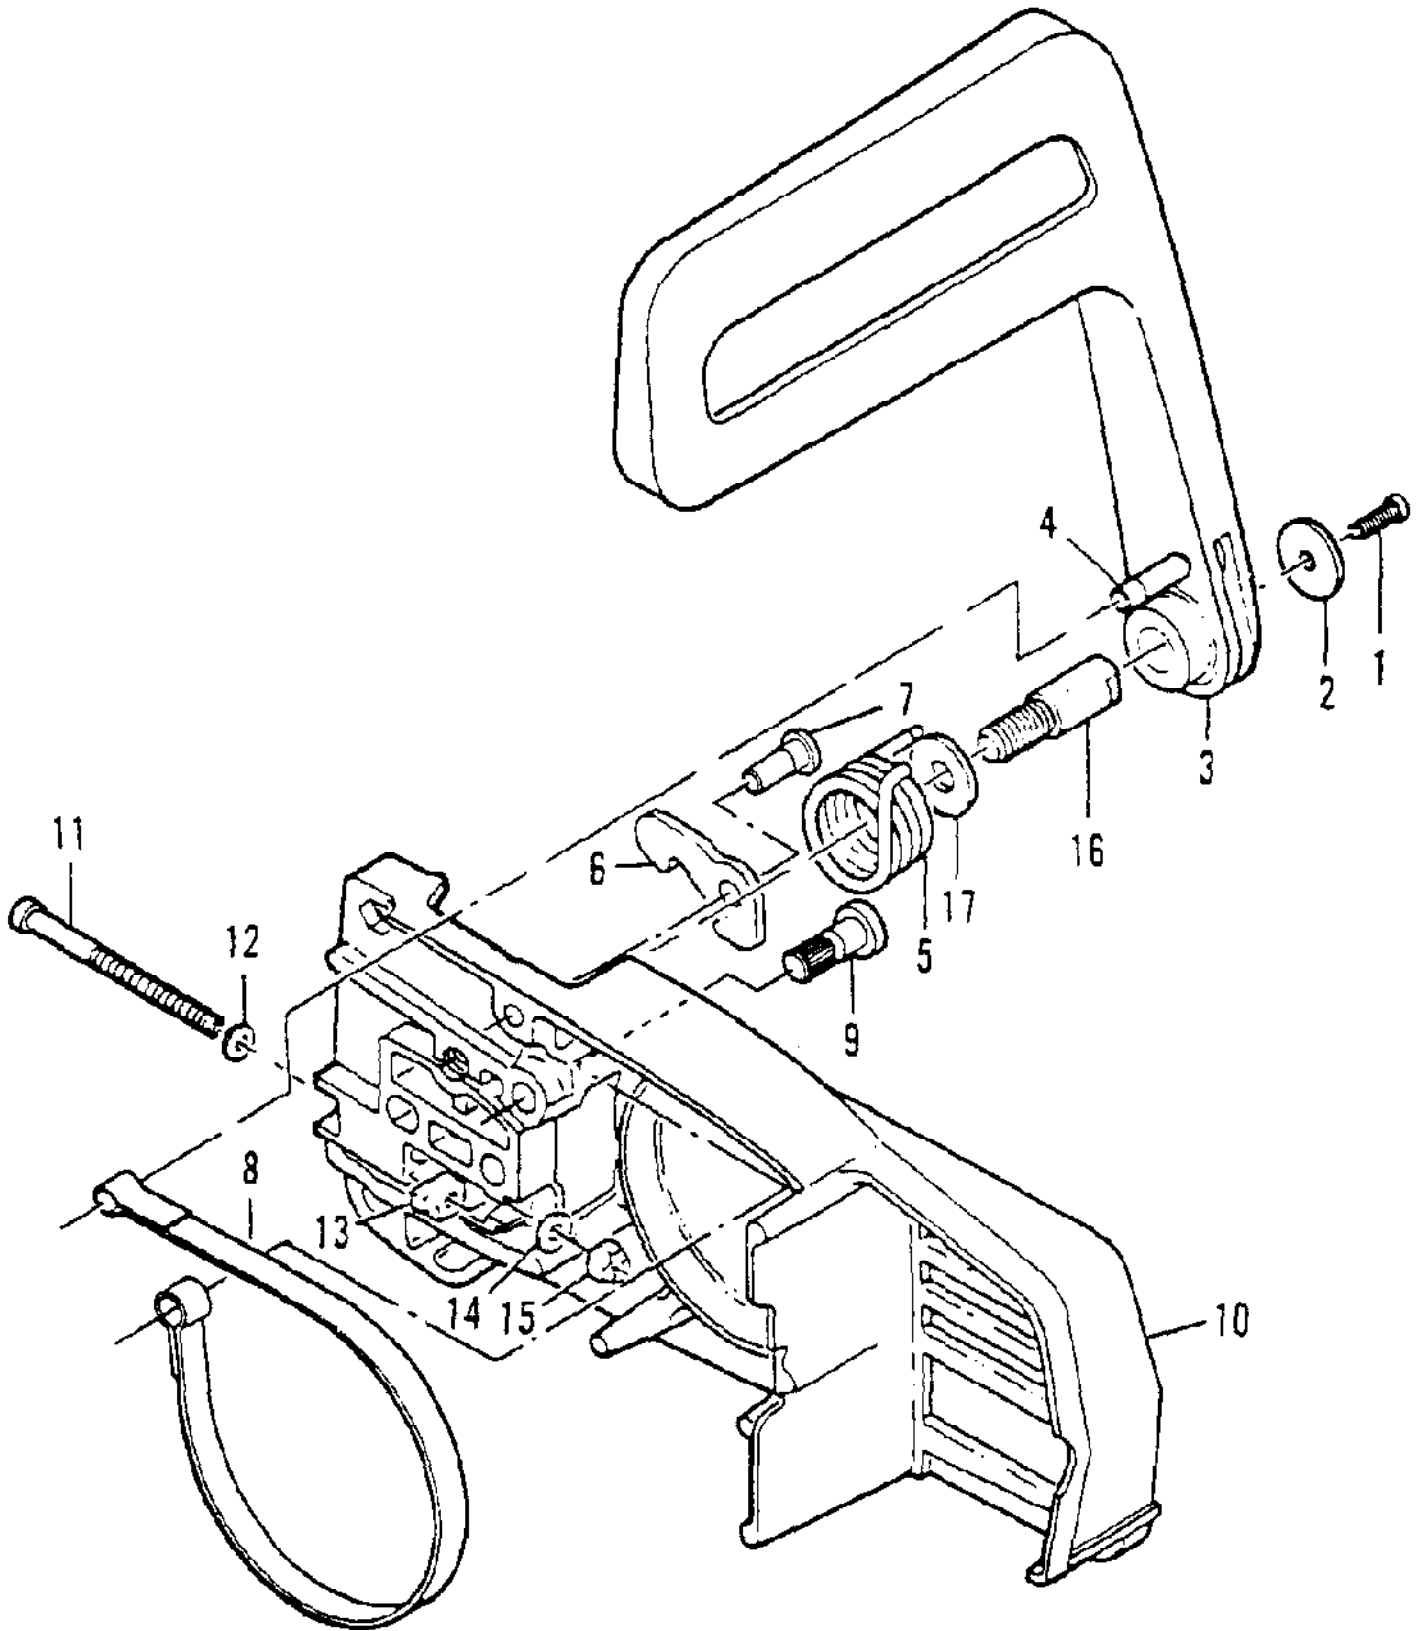

Ref #	Part Number	Qty	Description
	216003	1	Kit - CHAIN BRAKE
1	102500	1	Screw - Pan hd 10-24 x 1/2
2	91273	1	Washer - Special
3	215911	1	Lever Asy
4	214366	1	Pin Asy - Roller
5	93085	1	Spring - Brake
6	93083	1	Latch
7	93669	1	Pivot - Latch
8	93081	1	Band - Brake
9	93082	1	Pin - Band Anchor
10	214668	1	Housing - Brake
10	214669	1	Housing - Brake
11	110527	1	Screw - Fil hd 10-24 x 2-3/4
12	110264	1	Washer - #10
13	61705	1	Nut - Bar adjusting
14	100002	1	Washer - #10
15	102067	1	Nut - Hx 10-24
16	91246	1	Pin - Lever pivot
17	91245	1	Washer - Thrust