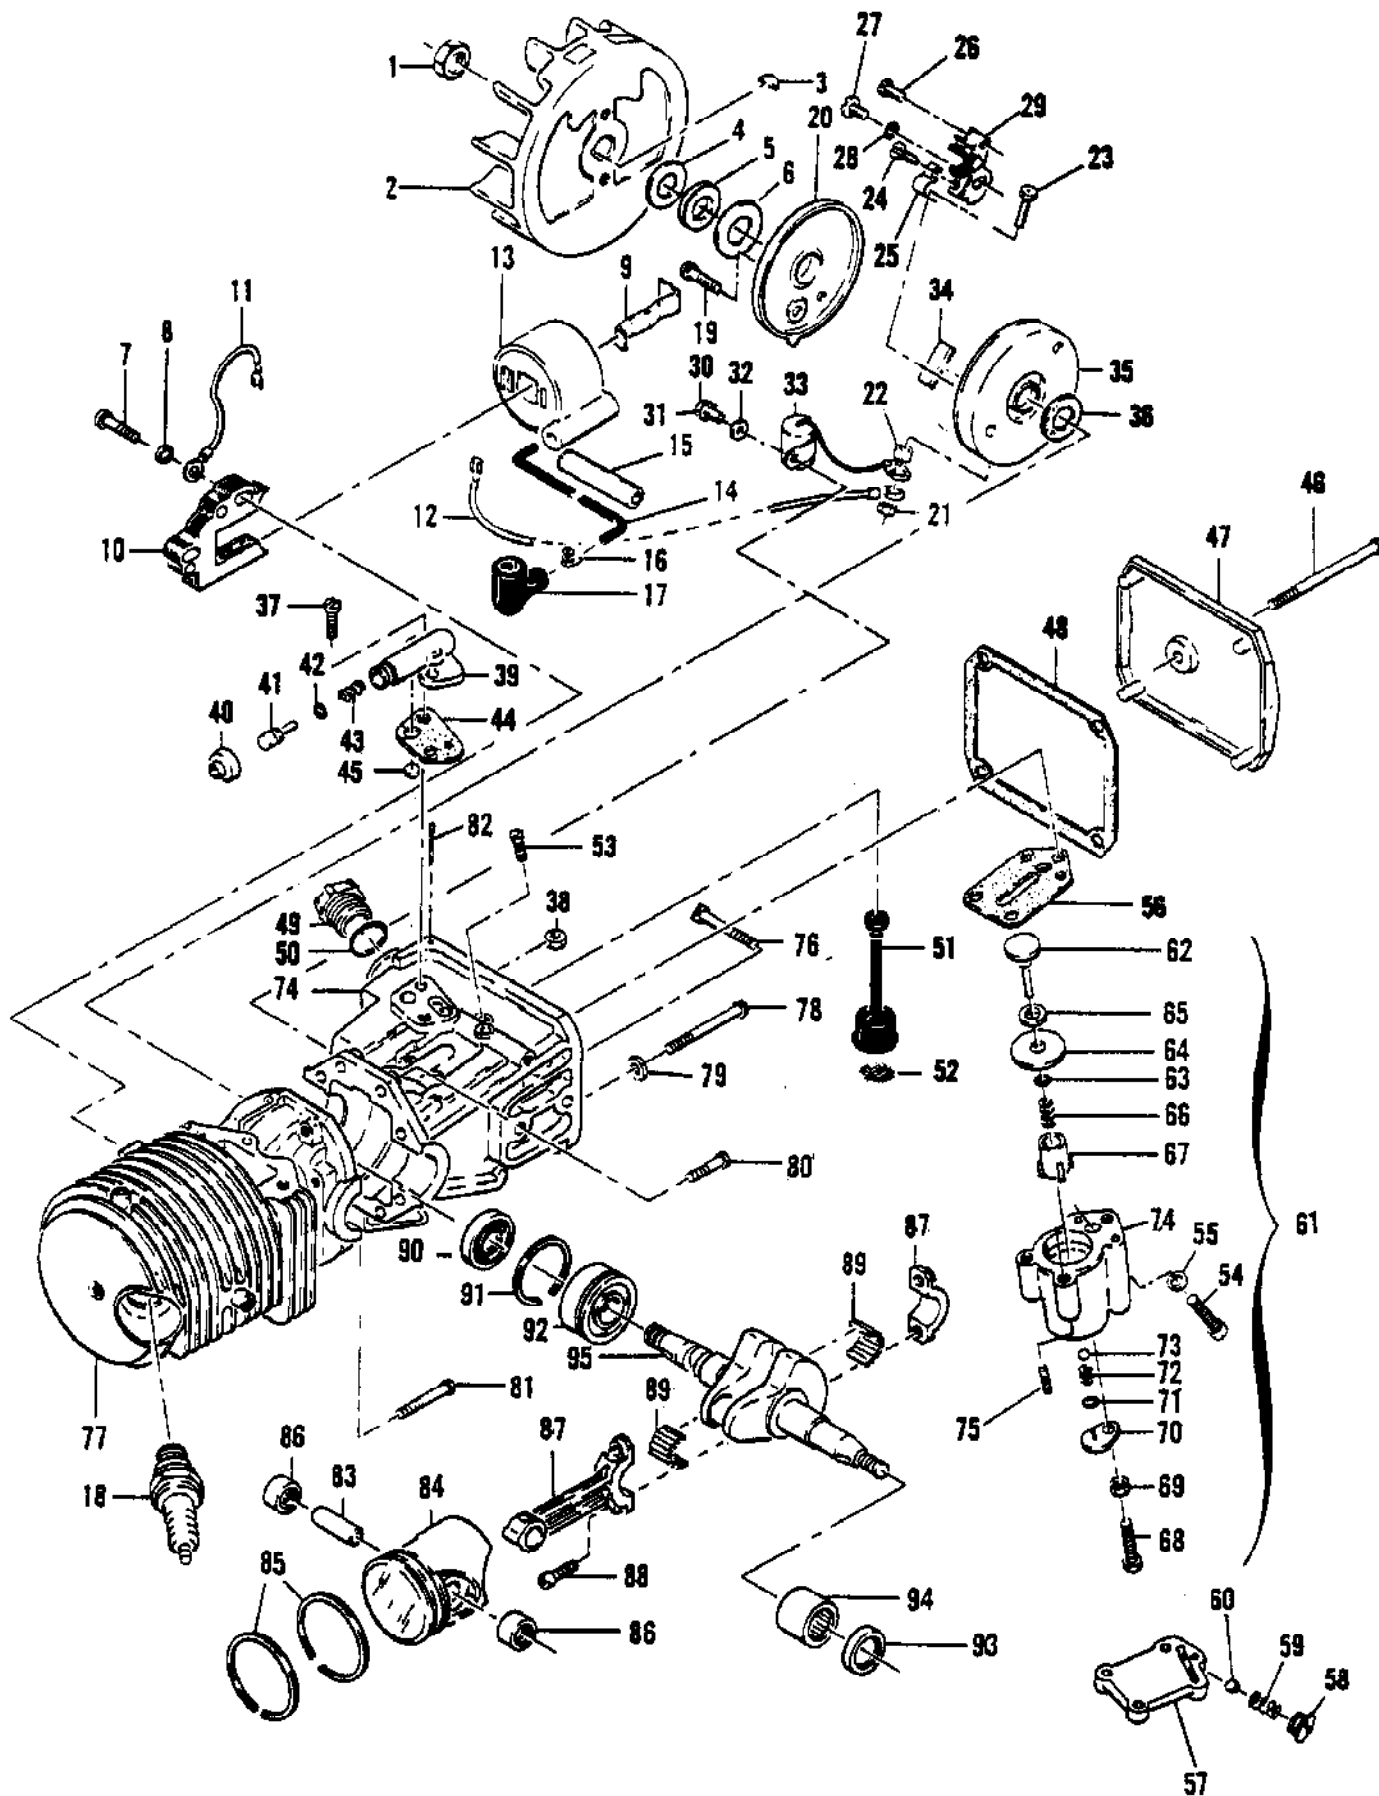

Ref #	Part Number	Qty	Description
1	101391	1	Nut - Hex 3/8-24
	110594	1	Nut - Hex 3/8-24
2	61737A	1	Flywheel Assy
3	103879	1	Key - Woodruff
4	67057	1	Washer - Thrust
5	67056	1	Seal
6	67054	1	Washer - Thrust
7	101965	2	Screw - Fil hd 10-24 x 7/8 (SEMS)
	110127	2	Screw - Hex hd 10-24 x 7/8 (SEMS)
8	100003	2	Washer - #10
9	51253	1	Retainer - Coil
10	68164	1	Lamination Assy
11	62819	1	Wire Assy - Ground
12	69344	1	Wire Assy - Primary
13	69798	1	Kit - Coil & Terminal Assy
14	69966	1	Wire & Sleeve Assy - Spark plug
15	67127	1	Sleeve
16	62932	1	Connector
17	62926	1	Boot
18	63097	1	Spark Plug AC CS 45T
19	110349	1	Screw - Rd hd 8-32 x 3/4
20	62362	1	Cover - Breaker box
21	100298	1	Nut - Hex 6-32
22	62365	1	Spacer - Breaker screw
23	110346	1	Screw - Hex hd 6-32 x 3/4
24	110489	1	Screw - Pan hd 6-32 x 7/16 s/t
25	83126	1	Strap - Conduction
26	100934	1	Screw - Rd hd 8-32 x 3/8
27	100934	1	Screw - Rd hd 8-32 x 3/8
	110445	1	Screw - Truss hd 8-32 x 3/8
28	105976	1	Washer - #8
29	62363	1	Breaker Assy
	66231	1	Breaker Assy
30	105249	1	Screw - Rd hd 8-32 x 3/8 (SEMS)
	110623	1	Screw - Fil hd 8-32 x 1/2
	103672	1	Screw - Fil hd 8-32 x 1/2
31	100252	1	Lockwasher - #8
32	100080	1	Washer - #8
33	61650	1	Condenser
34	54184	1	Wiper - Cam
35	62361	1	Box - Breaker
	83125	1	Box - Breaker
36	67051	1	Seal
37	110623	2	Screw - Fil hd 8-32 x 1/2
38	100955	1	Nut - Hex 8-32
39	62261A	1	Housing - Pump
40	62262	1	Cap - Housing
41	62266	1	Plunger - Pump
42	101056	1	"O" Ring
43	66687	1	Spring - Plunger
44	62230	1	Gasket - Pump
45	62909	1	Valve - Pump
46	110291	1	Screw - Pan hd 10-24 x 2-5/8
47	63072	1	Cover - Oil tank
48	62116	1	Gasket - Cover