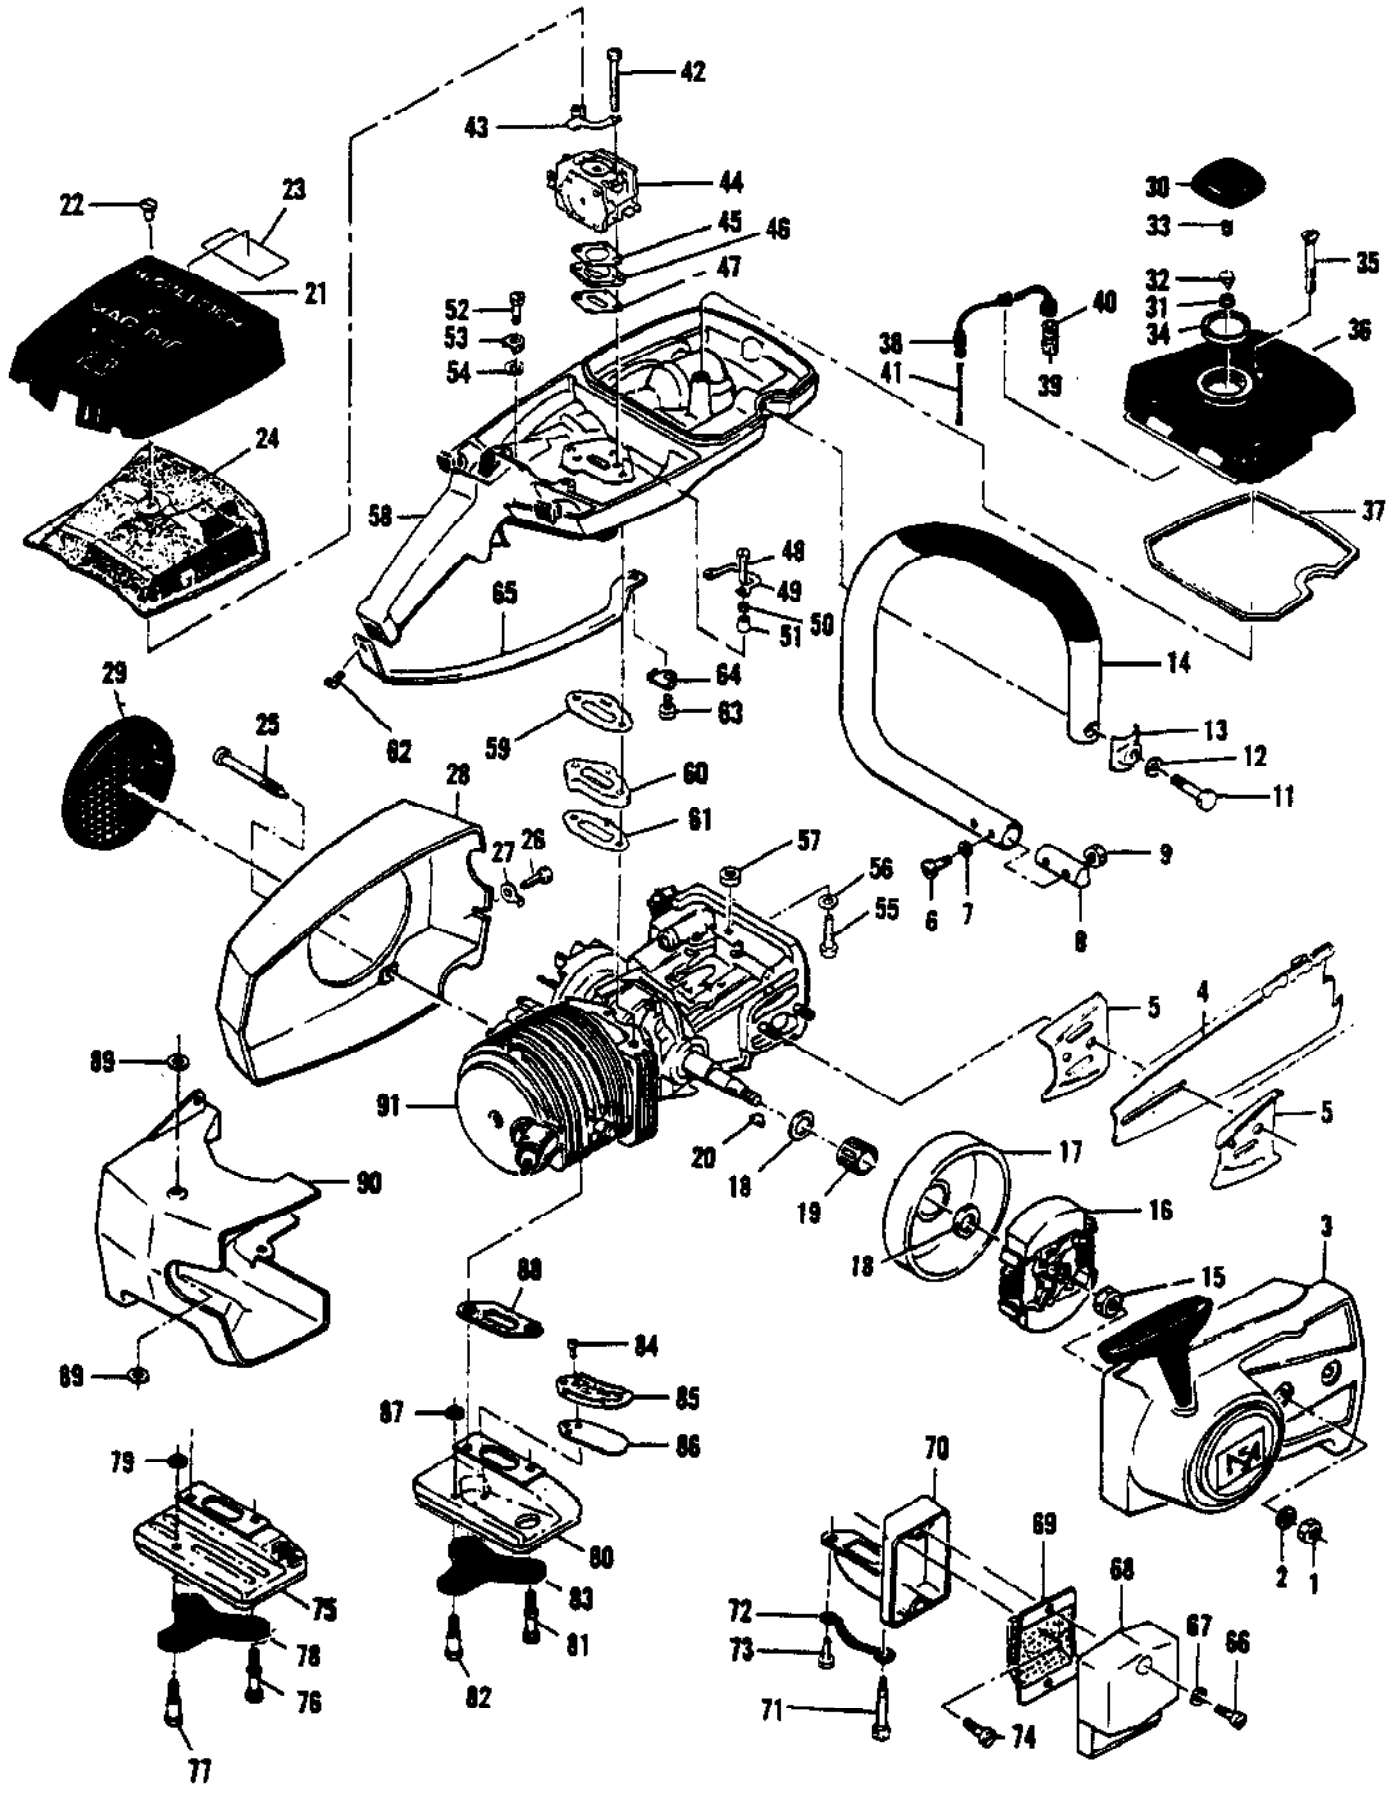

61753

Ref #	Part Number	Qty	Description
61753	61753		Brake All" Chain Breaker Required when repairing chain.

78960

78961

78963

78964

110626

Ref #	Part Number	Qty	Description
78960	78960		40:1 Two-Cycle Motor Oil 6 oz. can
78961	78961		40:1 Two-Cycle Motor Oil 6-pack
78963	78963		40:1 Two-Cycle Motor Oil 16oz. can
78964	78964		40:1 Two-Cycle Motor Oil 6-pack
110626	110626		40:1 Two-Cycle Motor Oil 1qt. bottle

Ref #	Part Number	Qty	Description
	83850	1	Clutch Guard Assy
1	102144	1	Screw - Bar adjusting
2	102067	1	Nut - Hex 10-24
3	110387	1	Washer - Wave
4	61705	1	Nut - Bar adjusting
5	101174	1	Washer - #10
	110264	1	Washer - #10
6	67205	1	Retainer - Shield
7	63985	1	Shield - Dust
8	63986		Washer - Thrust
9	83651	1	Drum - Starter
10	110470	1	Rivet - Starter rope
11	62191A	1	Insert - Handle
12	62190A	1	Handle - Starter
13	69964	1	Rope - Starter
14	68626	1	Spring - Rewind
	83334	1	Spring - Rewind
15	63987	1	Shield - Spring
16	61635A	1	Bushing - Nyliner
17	83569	1	Guard - Clutch
	83224		Clutch Assy
18	64583	2	Retainer - Spring
19	83223	2	Spring - Clutch
20	67233	2	Shoe - Clutch
21	67149	1	Rotor Assy - Clutch
22	68837	2	Spring - Pawl
23	67112	2	Rivet - Pawl
24	64857	2	Pawl - Starter
25	65473	2	Washer - Special

Ref #	Part Number	Qty	Description
1	84183	1	Fuel Tank Assy
2	105673	2	Pin - Roll 3/32 x 9/16
3	68517	1	Button - Choke
	69041	1	Button - Choke
4	101056	1	"O" Ring
5	64871	1	Button & Rod Assy
6	67989	1	Seal - Throttle rod
	68522	1	Seal - Throttle rod
7	110378	1	Pin - Roll 3/16 x 15/16
8	65734	1	Spring - Throttle return
9	67224	1	Trigger
10	103672	1	Screw - Fil hd 8-32 x 1/2 (SEMS)
11	62973A	1	Wire Assy - Stop switch
12	62451	1	Contact - Switch
13	62950A	1	Base - Switch
14	62951	1	Button - Switch
15	68170	1	Rod - Throttle
16	67355	1	Rod - Choke
	69042	1	Rod - Choke
17	69043	1	Snubber - Rod
18	64872	1	Grip - Handle