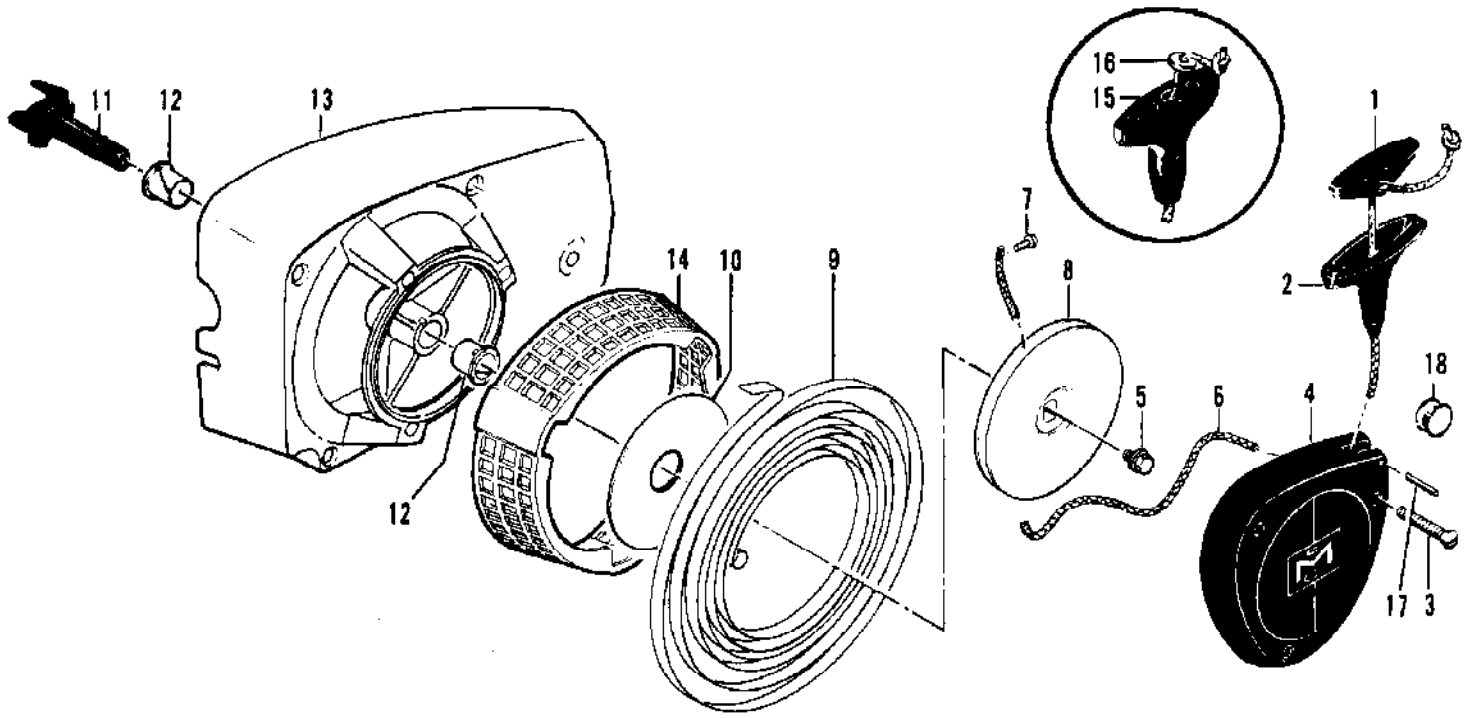

Ref #	Part Number	Qty	Description
	85720	1	Carburetor Assy
1	67501	4	Screw - Pump cover
2	83760	1	Cover - Pump
3	67495	1	Gasket - Cover
4	67498	1	Diaphragm - Check valve
5	83114	1	Diaphragm - Fuel pump
6	47690	3	Screw - Plate
7	83762	1	Plate - Throttle
8	67489	1	Clip - Shaft
9	67486	1	Shaft Assy - Throttle
10	85981	1	Spring - Throttle shaft
11	67490	1	Plate - Choke
12	67488	1	Shaft Assy - Choke
13	100302	1	Ball - Choke friction
14	67504	1	Spring - Choke friction
15	68104	1	Needle - High speed
16	68105	1	Needle - Idle
17	68106	1	Screw - Idle speed
18	67502	1	Spring - Needle
19	70798	4	Screw - Diaphragm cover
20	83761	1	Cover - Diaphragm
21	67499	1	Diaphragm - Metering
22	67496	1	Gasket - Diaphragm
23	67500	1	Screw - Lever pin
24	67508	1	Pin - Lever
25	67509	1	Lever - Metering
26	67503	1	Spring - Lever
27	67491	1	Valve - Needle
28	71690	1	Plug - 3/8
29	69506	1	Plug - 5/16
30	83758	1	Kit - Valve & Seat Assy
31	67507	1	Screen - Fuel
	67482		Gasket Set
	83764		Repair Kit

Ref #	Part Number	Qty	Description
	91278	1	CHAIN BRAKE Assembly
1	102500	1	Screw - Pan hd 10-24 x 1/2
2	91273	1	Washer - Special
3	91251A	1	Lever Assembly
4	91239	1	Spring
5	91235A	1	Latch Assembly
6	105738	1	Screw - Skt hd 1/4-20 x 7/8
7	91274	2	Washer - Special
8	91238A	1	Band
9	91249	1	Housing Assembly
10	110527	1	Screw - Fil hd 10-24 x 2-3/4
11	110264	1	Washer - #10
12	61705	1	Nut - Bar adjusting
13	100002	1	Washer - #10
14	102067	1	Nut - Hx 10-24
15	91246	1	Pin - Lever pivot
16	91245	1	Washer - Thrust

Ref #	Part Number	Qty	Description
1	84530	1	Clutch Guard Asy
2	102067	1	Nut - Hx 10-24
3	110387	1	Washer - Wavey
4	100002	1	Washer #10
5	61705	1	Nut - Bar adjustment
6	110264	1	Washer - #10
7	102144	1	Screw - Bar adjustment