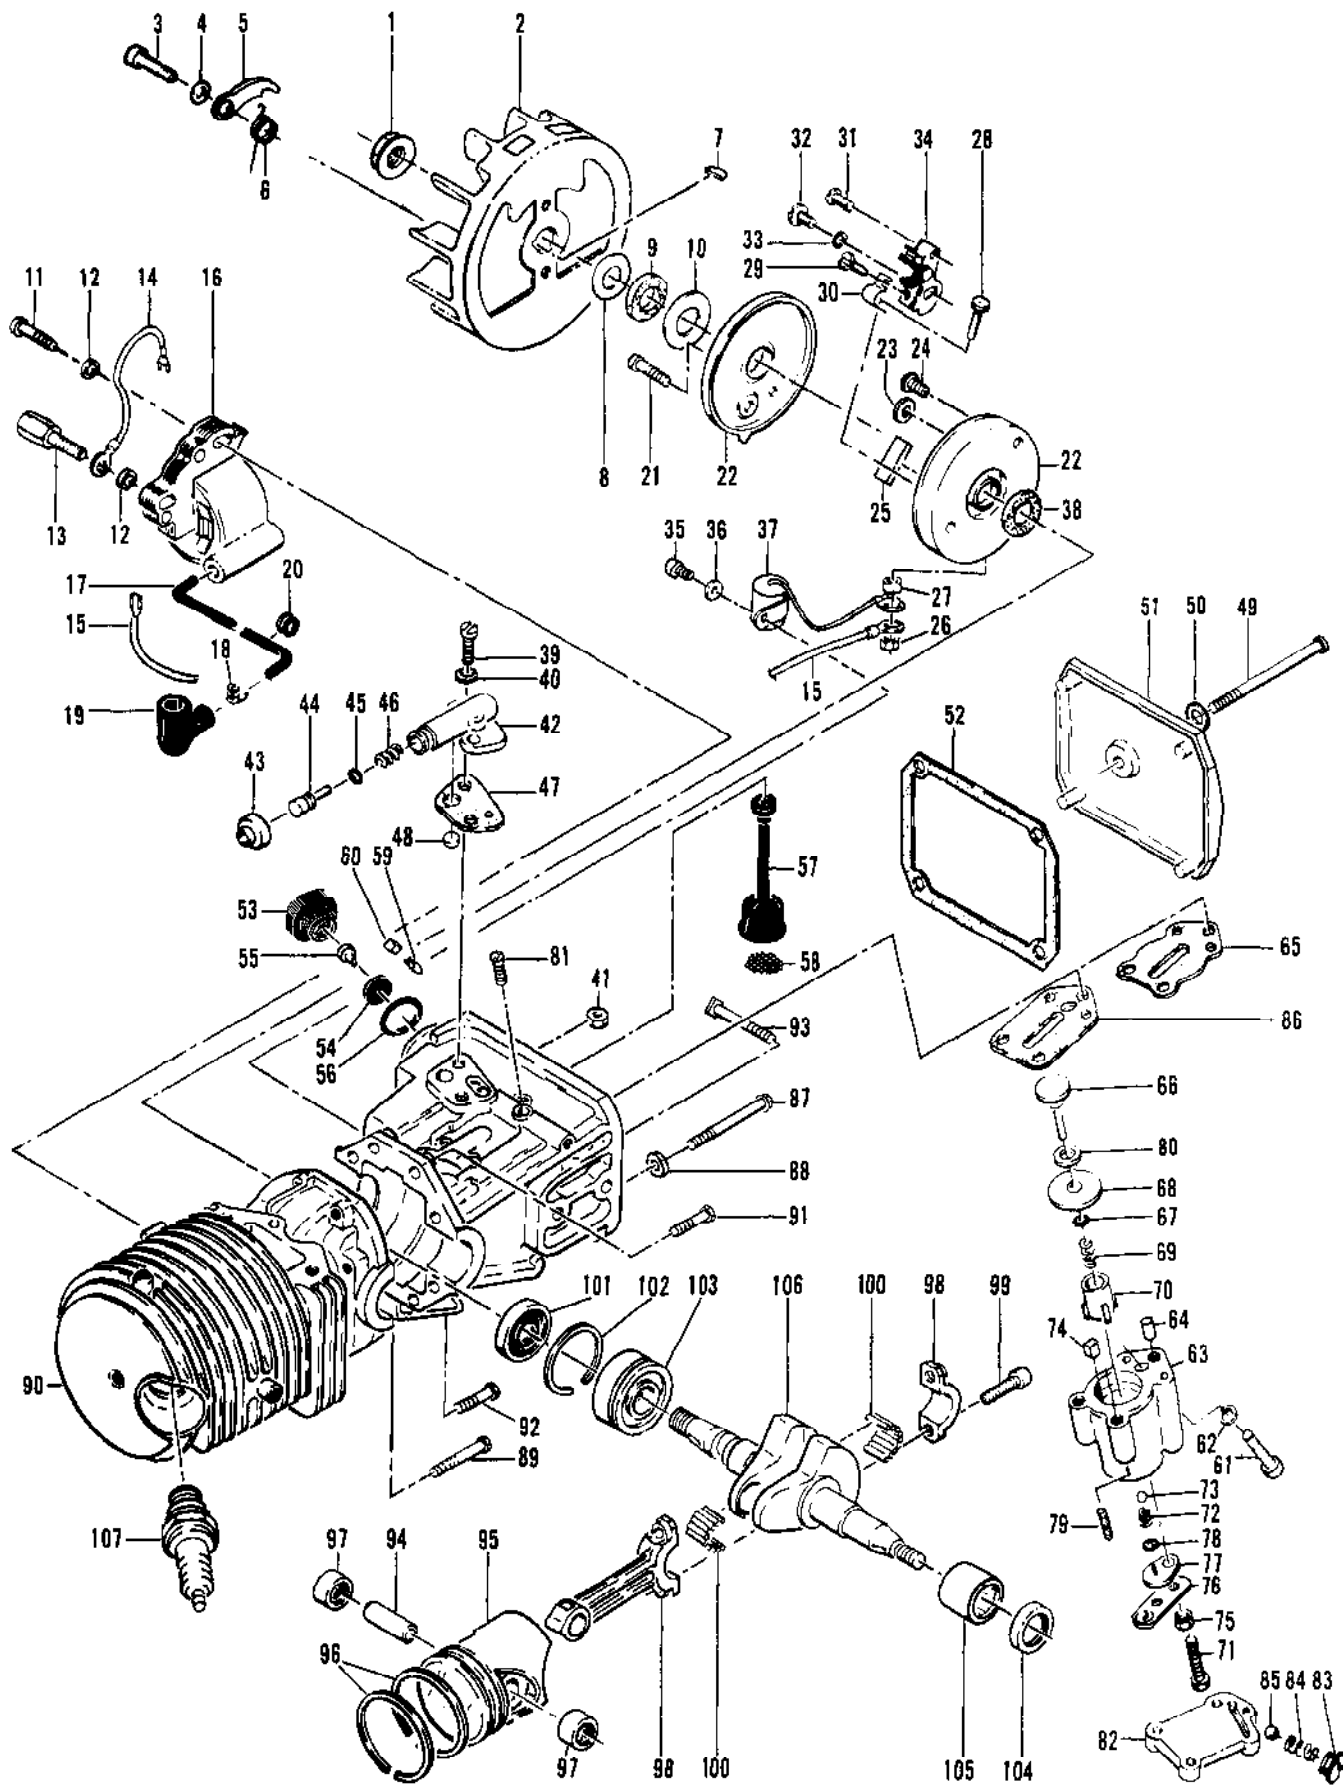

Ref #	Part Number	Qty	Description
1	110703	1	Nut - Hx 3/8-24
2	86068	1	Flywheel
3	88804	2	Screw - Pawl pivot
4	83241	2	Washer - Special
5	67546	2	Pawl - Starter
6	67545	2	Spring - Pawl
7	100106	1	Key - Woodruff
8	67057	1	Washer - Thrust
9	67056	1	Seal - Breaker box cover
10	67054	1	Washer - Thrust
11	110127	1	Screw - Hx hd 10-24 x 7/8
12	100002	2	Washer - #10
13	83512	1	Stud - Special
14	84686	1	Wire Asy - Ground
15	69344	1	Wire Asy - Primary
16	87246A	1	Coil & Lamination Asy
17	50120	1	Wire Asy - Spark plug
18	55061	1	Connector
19	85758	1	Boot
20	100268	1	Grommet
21	110584	1	Screw - Pan hd 8-32 x 3/4
22	91852	1	Kit - Breaker Box & Cover
23	91838	1	Washer
24	110489	1	Screw - Pan hd 6-32 x 7/16
25	54184	1	Wiper - Cam
26	100298	1	Nut - Hx 6-32
27	62365	1	Spacer - Breaker
28	110346	1	Screw - Hx hd 6-32 x 3/4
29	110706	1	Screw - Pan hd 8-18 x 1/2
30	83126	1	Strap - Conduction
31	110811	1	Screw - Pan hd 8-32 x 3/8
32	110969	1	Screw - Hx hd 8-32 x 1/2
33	105976	1	Washer - #8
34	88808	1	Breaker Asy
35	110338	1	Screw - Fil hd 8-32 x 1/2
36	100080	1	Washer - #8
37	85358	1	Condenser
38	67051	1	Seal - Breaker box
39	110338	2	Screw - Fil hd 8-32 x 1/2
40	110613	2	Washer - #8
41	100955	1	Nut - Hx 8-32
42	84156	1	Housing - Pump
43	62262	1	Cap - Housing
44	62266	1	Plunger - Pump
45	105614	1	"O" Ring
46	66687	1	Spring - Pump
47	91669	1	Gasket - Pump
47	62230	1	Gasket - Pump
48	91668	1	Valve - Pump
48	62909	1	Valve - Pump
49	110291	1	Screw - Pan hd 10-24 x 2-5/8
50	110921	1	Washer - Sealing
51	86304	1	Cover - Oil tank
52	86306	1	Gasket - Cover
53	87270	1	Cap - Oil tank