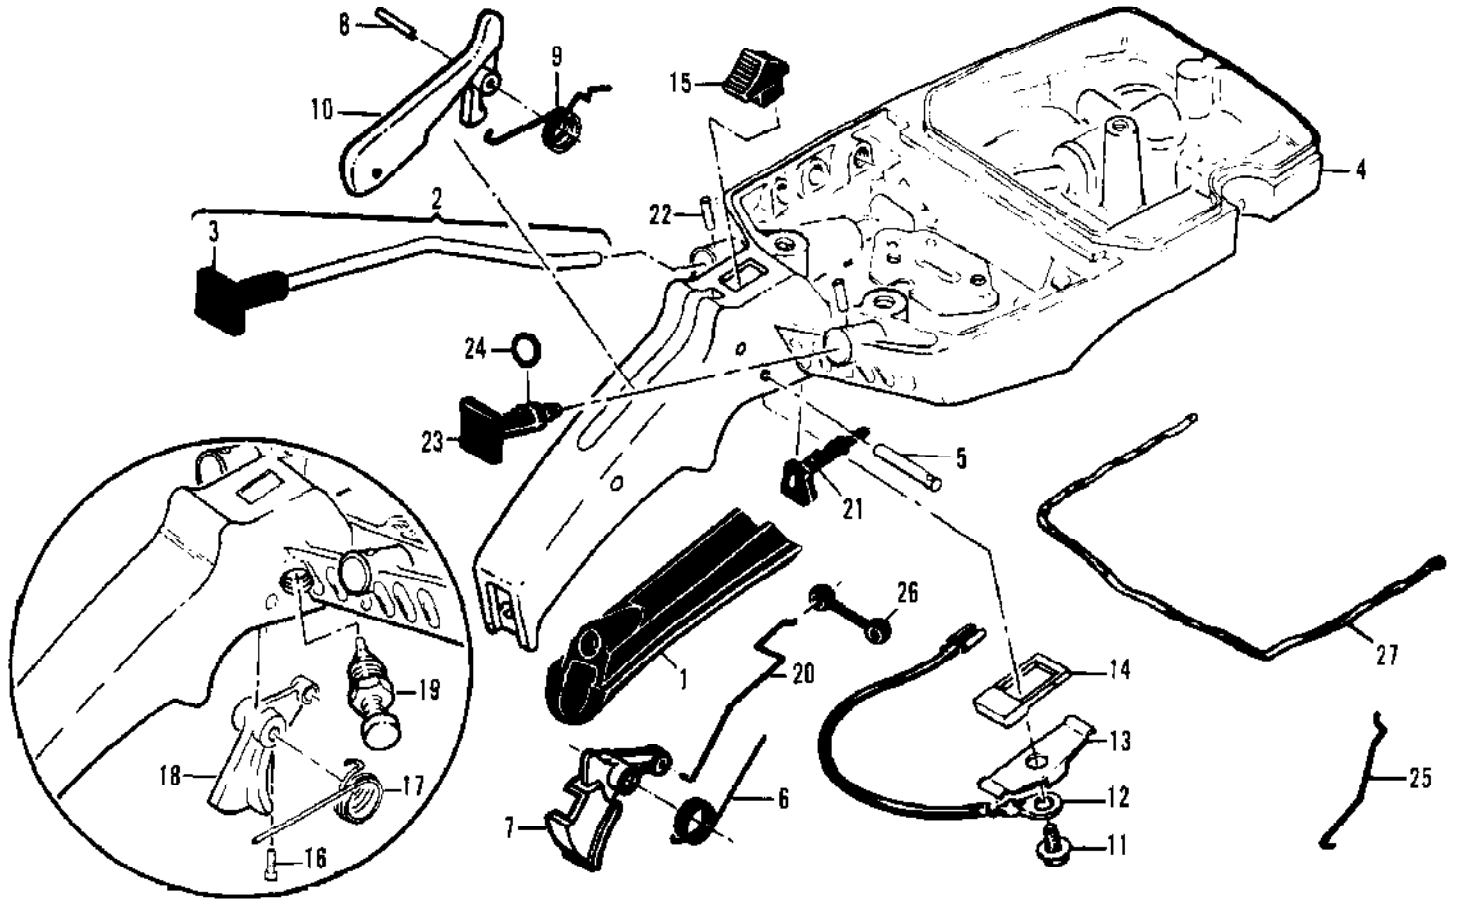

Ref #	Part Number	Qty	Description
	91278	1	CHAIN BRAKE Assembly
1	102500	1	Screw - Pan hd 10-24 x 1/2
2	91273	1	Washer - Special
3	91251A	1	Lever Assembly
4	91239	1	Spring
5	91235A	1	Latch Assembly
6	105738	1	Screw - Skt hd 1/4-20 x 7/8
7	91274	2	Washer - Special
8	91238A	1	Band
9	91249	1	Housing Assembly
10	110527	1	Screw - Fil hd 10-24 x 2-3/4
11	110264	1	Washer - #10
12	61705	1	Nut - Bar adjusting
13	100002	1	Washer - #10
14	102067	1	Nut - Hx 10-24
15	91246	1	Pin - Lever pivot
16	91245	1	Washer - Thrust

Ref #	Part Number	Qty	Description
1	84530	1	Clutch Guard Asy
2	102067	1	Nut - Hx 10-24
3	110387	1	Washer - Wavey
4	100002	1	Washer #10
5	61705	1	Nut - Bar adjustment
6	110264	1	Washer - #10
7	102144	1	Screw - Bar adjustment

Ref #	Part Number	Qty	Description
1	89320	1	Insert - Handle grip
2	64871	1	Button & Rod Assembly
3	63044	1	Button - Oiler
4	84183A	1	Kit - Fuel tank/control
5	110378	1	Pin - Roll 3/16 x 15/16
6	92152	1	Spring - Trigger
7	92151A	1	Trigger - Throttle
8	105654	1	Pin - Roll 1/8 x 7/8
9	92154	1	Spring - Trigger release
10	92153A	1	Release - Trigger
11	110706	1	Screw - Fil hd 8-18 x 1/2
12	62973A	1	Wire Asy - Stop switch
13	62451	1	Control - Switch
14	62950A	1	Base - Switch
15	68846	1	Button - Switch
16	110668	1	Screw - Fil hd 8-36 x 5/8
17	87178	1	Spring - Throttle return
18	88796	1	Trigger
19	85451	1	Latch Assembly - Throttle
20	85107	1	Rod - Throttle
21	68522A	1	Seal - Throttle rod
22	105673	2	Pin - Roll 3/32 x 9/16
23	69041	1	Button - Choke
24	105614	1	"O" Ring
25	69042	1	Rod - Choke
26	69043	1	Snubber - Rod
27	69564	1	Seal - Airbox