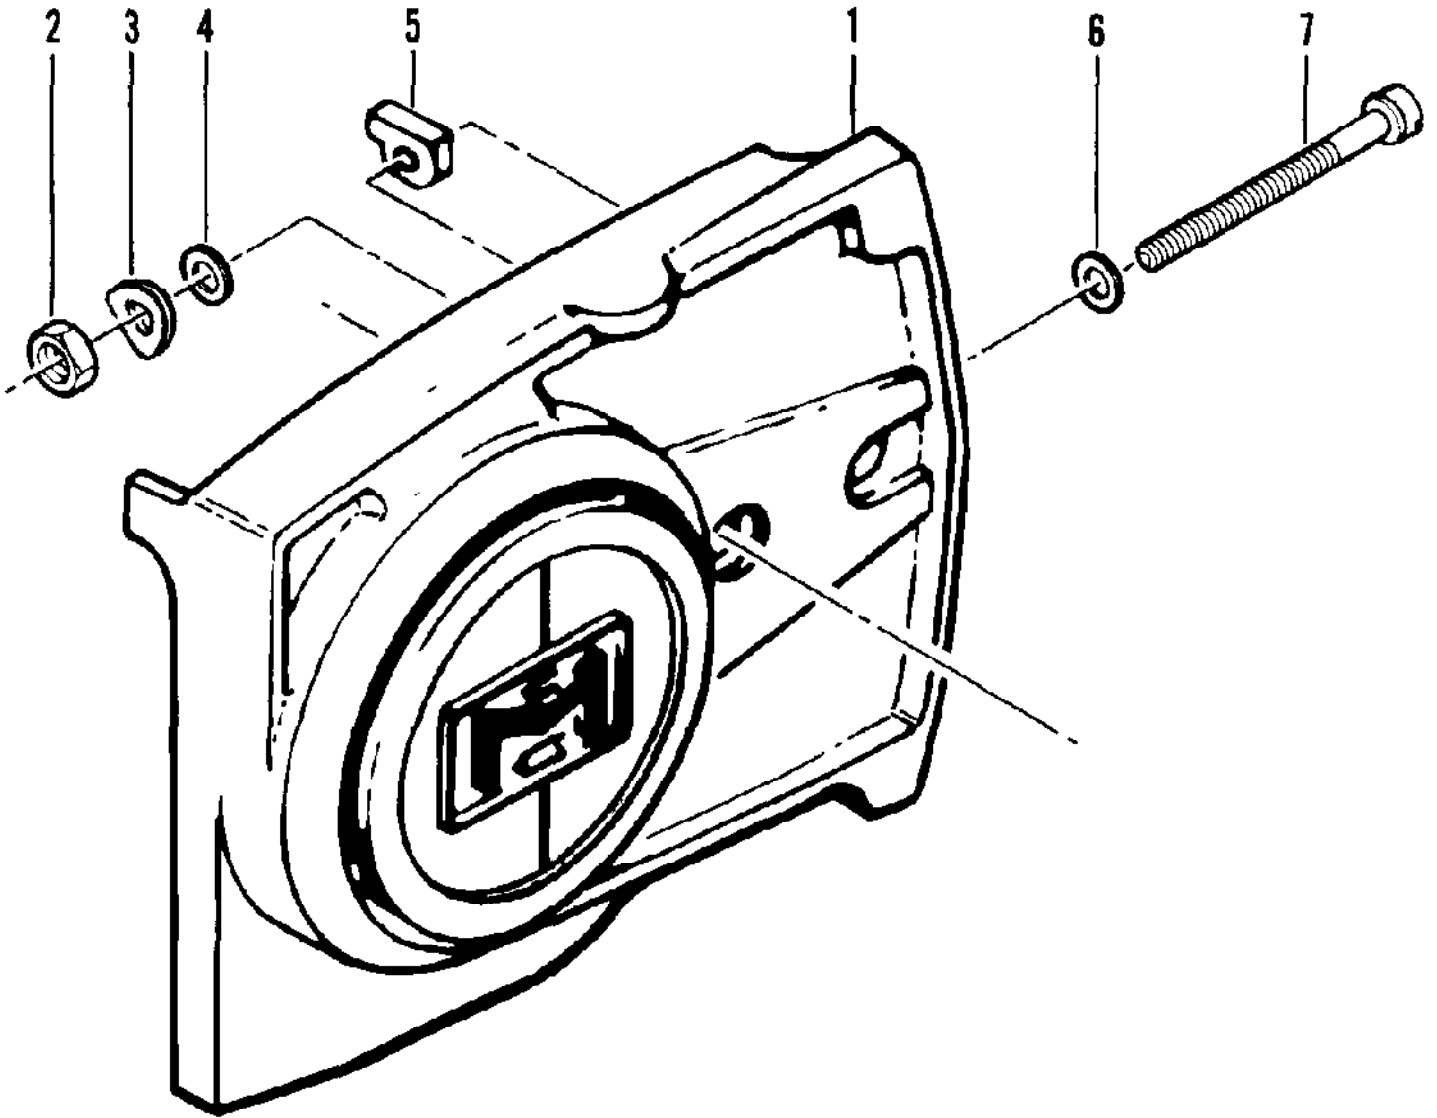

No  
Diagram  
Available  
  
Parts List  
Only

Ref #	Part Number	Qty	Description
	63541		Bar - 16" Mac 10
	62556N		Chain Asy - 16" PM 358
	86780N		Chain Asy - 16" PM 378
	87143N		Chain Asy - 16" SM 378
	89909N		Chain Asy - 16" SPR 378G
	89502		Bar - 16" Mac 10
	89521N		Chain Asy - 16" PM 350
	91090A		Bar - 16" Sprocket Nose
	87301N		Chain Asy - 16" SM 370
	88167N		Chain Asy - 16" PM 370G
	69210		Piston Asy - .020 in. oversize
	62813		Ring Set - Piston .020 in. oversize
	69211		Piston Asy - .030 in. oversize
	62812		Ring Set - Piston .030 in. oversize
	84453		Kit - Piston Tool
	86330		Kit - Spike
	102388		Screw - Hx hd 10-24 x 5/8
	101191		Nut - Hx 10-24
	90258		Kit - Tune Up
	86419		Guide - Timing
	69191		Kit - Pressure Test Adapter
	91226		Wrench - Flywheel
	63746		Wrench/Screwdriver
	68863		Kit - Pancake Reed Muffler
	89431		Kit - Spark Arrester Screen
	85933		Kit - Spark Arrester Screen
	63097		Spark Plug (Standard)
	63432		Spark Plug (Cooler)
	92896		Guard - Bar 16"
	93284		Case - Carrying

Ref #	Part Number	Qty	Description
	91278	1	CHAIN BRAKE Assembly
1	102500	1	Screw - Pan hd 10-24 x 1/2
2	91273	1	Washer - Special
3	91251A	1	Lever Assembly
4	91239	1	Spring
5	91235A	1	Latch Assembly
6	105738	1	Screw - Skt hd 1/4-20 x 7/8
7	91274	2	Washer - Special
8	91238A	1	Band
9	91249	1	Housing Assembly
10	110527	1	Screw - Fil hd 10-24 x 2-3/4
11	110264	1	Washer - #10
12	61705	1	Nut - Bar adjusting
13	100002	1	Washer - #10
14	102067	1	Nut - Hx 10-24
15	91246	1	Pin - Lever pivot
16	91245	1	Washer - Thrust

Ref #	Part Number	Qty	Description
1	84530	1	Clutch Guard Asy
2	102067	1	Nut - Hx 10-24
3	110387	1	Washer - Wavey
4	100002	1	Washer #10
5	61705	1	Nut - Bar adjustment
6	110264	1	Washer - #10
7	102144	1	Screw - Bar adjustment