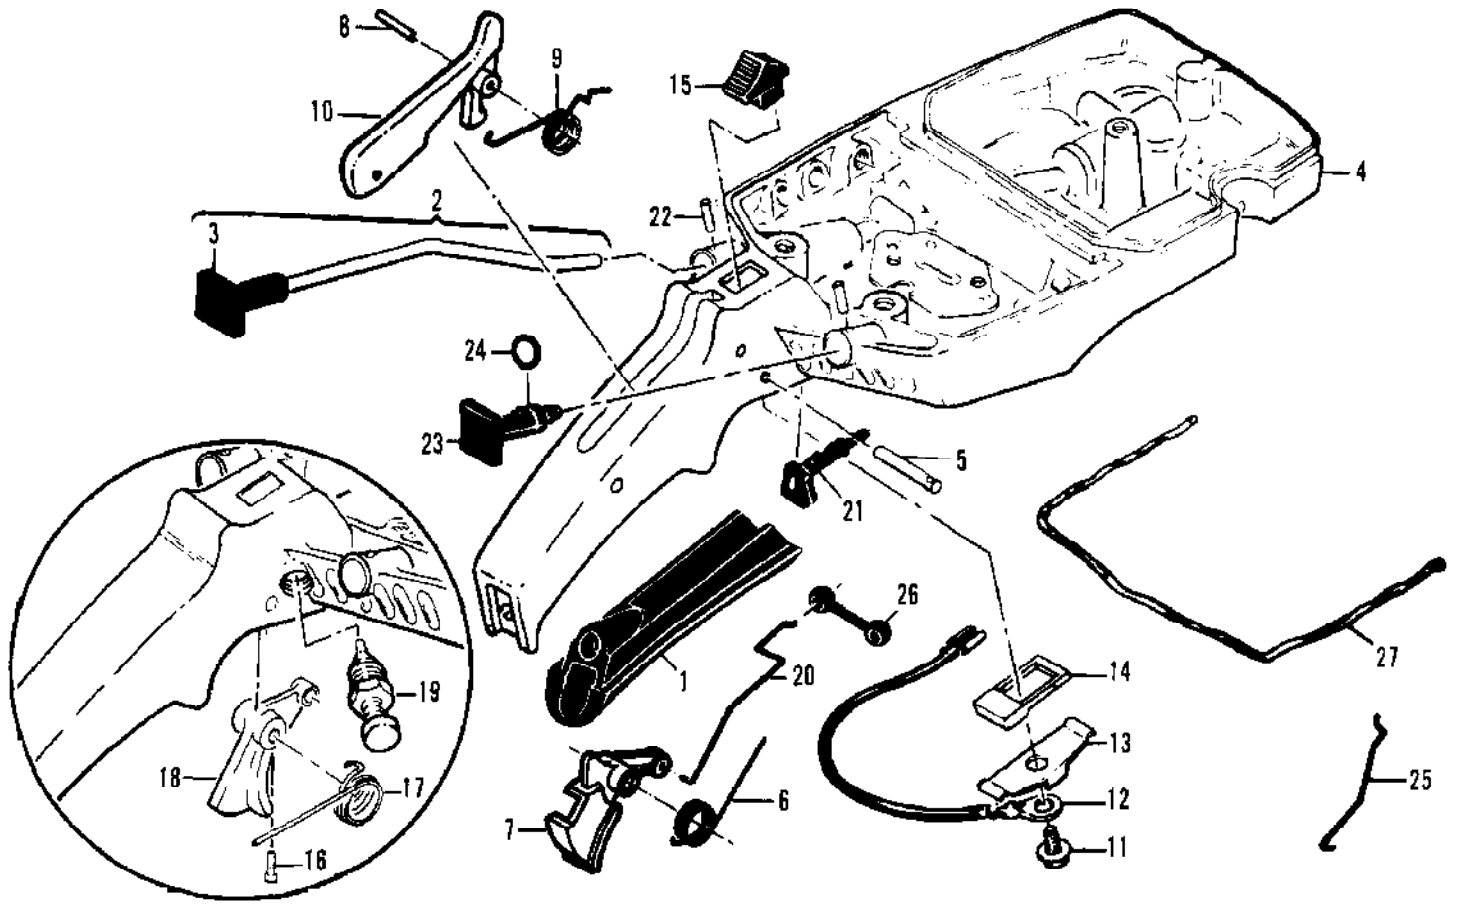

Ref #	Part Number	Qty	Description
1	89320	1	Insert - Handle grip
2	64871	1	Button & Rod Assembly
3	63044	1	Button - Oiler
4	84183A	1	Kit - Fuel tank/control
5	110378	1	Pin - Roll 3/16 x 15/16
6	92152	1	Spring - Trigger
7	92151A	1	Trigger - Throttle
8	105654	1	Pin - Roll 1/8 x 7/8
9	92154	1	Spring - Trigger release
10	92153A	1	Release - Trigger
11	110706	1	Screw - Fil hd 8-18 x 1/2
12	62973A	1	Wire Asy - Stop switch
13	62451	1	Control - Switch
14	62950A	1	Base - Switch
15	68846	1	Button - Switch
16	110668	1	Screw - Fil hd 8-36 x 5/8
17	87178	1	Spring - Throttle return
18	88796	1	Trigger
19	85451	1	Latch Assembly - Throttle
20	85107	1	Rod - Throttle
21	68522A	1	Seal - Throttle rod
22	105673	2	Pin - Roll 3/32 x 9/16
23	69041	1	Button - Choke
24	105614	1	"O" Ring
25	69042	1	Rod - Choke
26	69043	1	Snubber - Rod
27	69564	1	Seal - Airbox