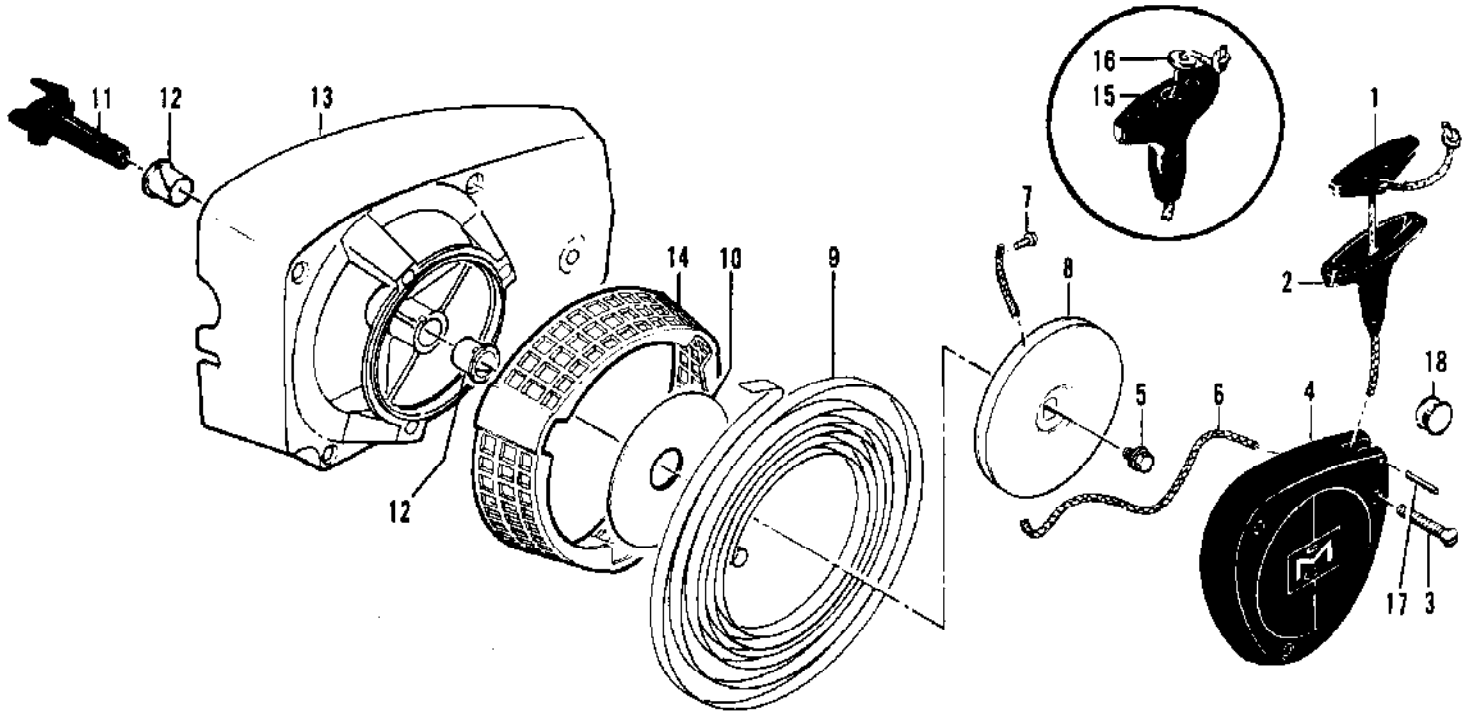

Ref #	Part Number	Qty	Description
	85720	1	Carburetor Assy
1	67501	4	Screw - Pump cover
2	83760	1	Cover - Pump
3	67495	1	Gasket - Cover
4	67498	1	Diaphragm - Check valve
5	83114	1	Diaphragm - Fuel pump
6	47690	3	Screw - Plate
7	83762	1	Plate - Throttle
8	67489	1	Clip - Shaft
9	67486	1	Shaft Assy - Throttle
10	85981	1	Spring - Throttle shaft
11	67490	1	Plate - Choke
12	67488	1	Shaft Assy - Choke
13	100302	1	Ball - Choke friction
14	67504	1	Spring - Choke friction
15	68104	1	Needle - High speed
16	68105	1	Needle - Idle
17	68106	1	Screw - Idle speed
18	67502	1	Spring - Needle
19	70798	4	Screw - Diaphragm cover
20	83761	1	Cover - Diaphragm
21	67499	1	Diaphragm - Metering
22	67496	1	Gasket - Diaphragm
23	67500	1	Screw - Lever pin
24	67508	1	Pin - Lever
25	67509	1	Lever - Metering
26	67503	1	Spring - Lever
27	67491	1	Valve - Needle
28	71690	1	Plug - 3/8
29	69506	1	Plug - 5/16
30	83758	1	Kit - Valve & Seat Assy
31	67507	1	Screen - Fuel
	67482		Gasket Set
	83764		Repair Kit

Ref #	Part Number	Qty	Description
	91278	1	CHAIN BRAKE Assembly
1	102500	1	Screw - Pan hd 10-24 x 1/2
2	91273	1	Washer - Special
3	91251A	1	Lever Assembly
4	91239	1	Spring
5	91235A	1	Latch Assembly
6	105738	1	Screw - Skt hd 1/4-20 x 7/8
7	91274	2	Washer - Special
8	91238A	1	Band
9	91249	1	Housing Assembly
10	110527	1	Screw - Fil hd 10-24 x 2-3/4
11	110264	1	Washer - #10
12	61705	1	Nut - Bar adjusting
13	100002	1	Washer - #10
14	102067	1	Nut - Hx 10-24
15	91246	1	Pin - Lever pivot
16	91245	1	Washer - Thrust

Ref #	Part Number	Qty	Description
1	84530	1	Clutch Guard Asy
2	102067	1	Nut - Hx 10-24
3	110387	1	Washer - Wavey
4	100002	1	Washer #10
5	61705	1	Nut - Bar adjustment
6	110264	1	Washer - #10
7	102144	1	Screw - Bar adjustment