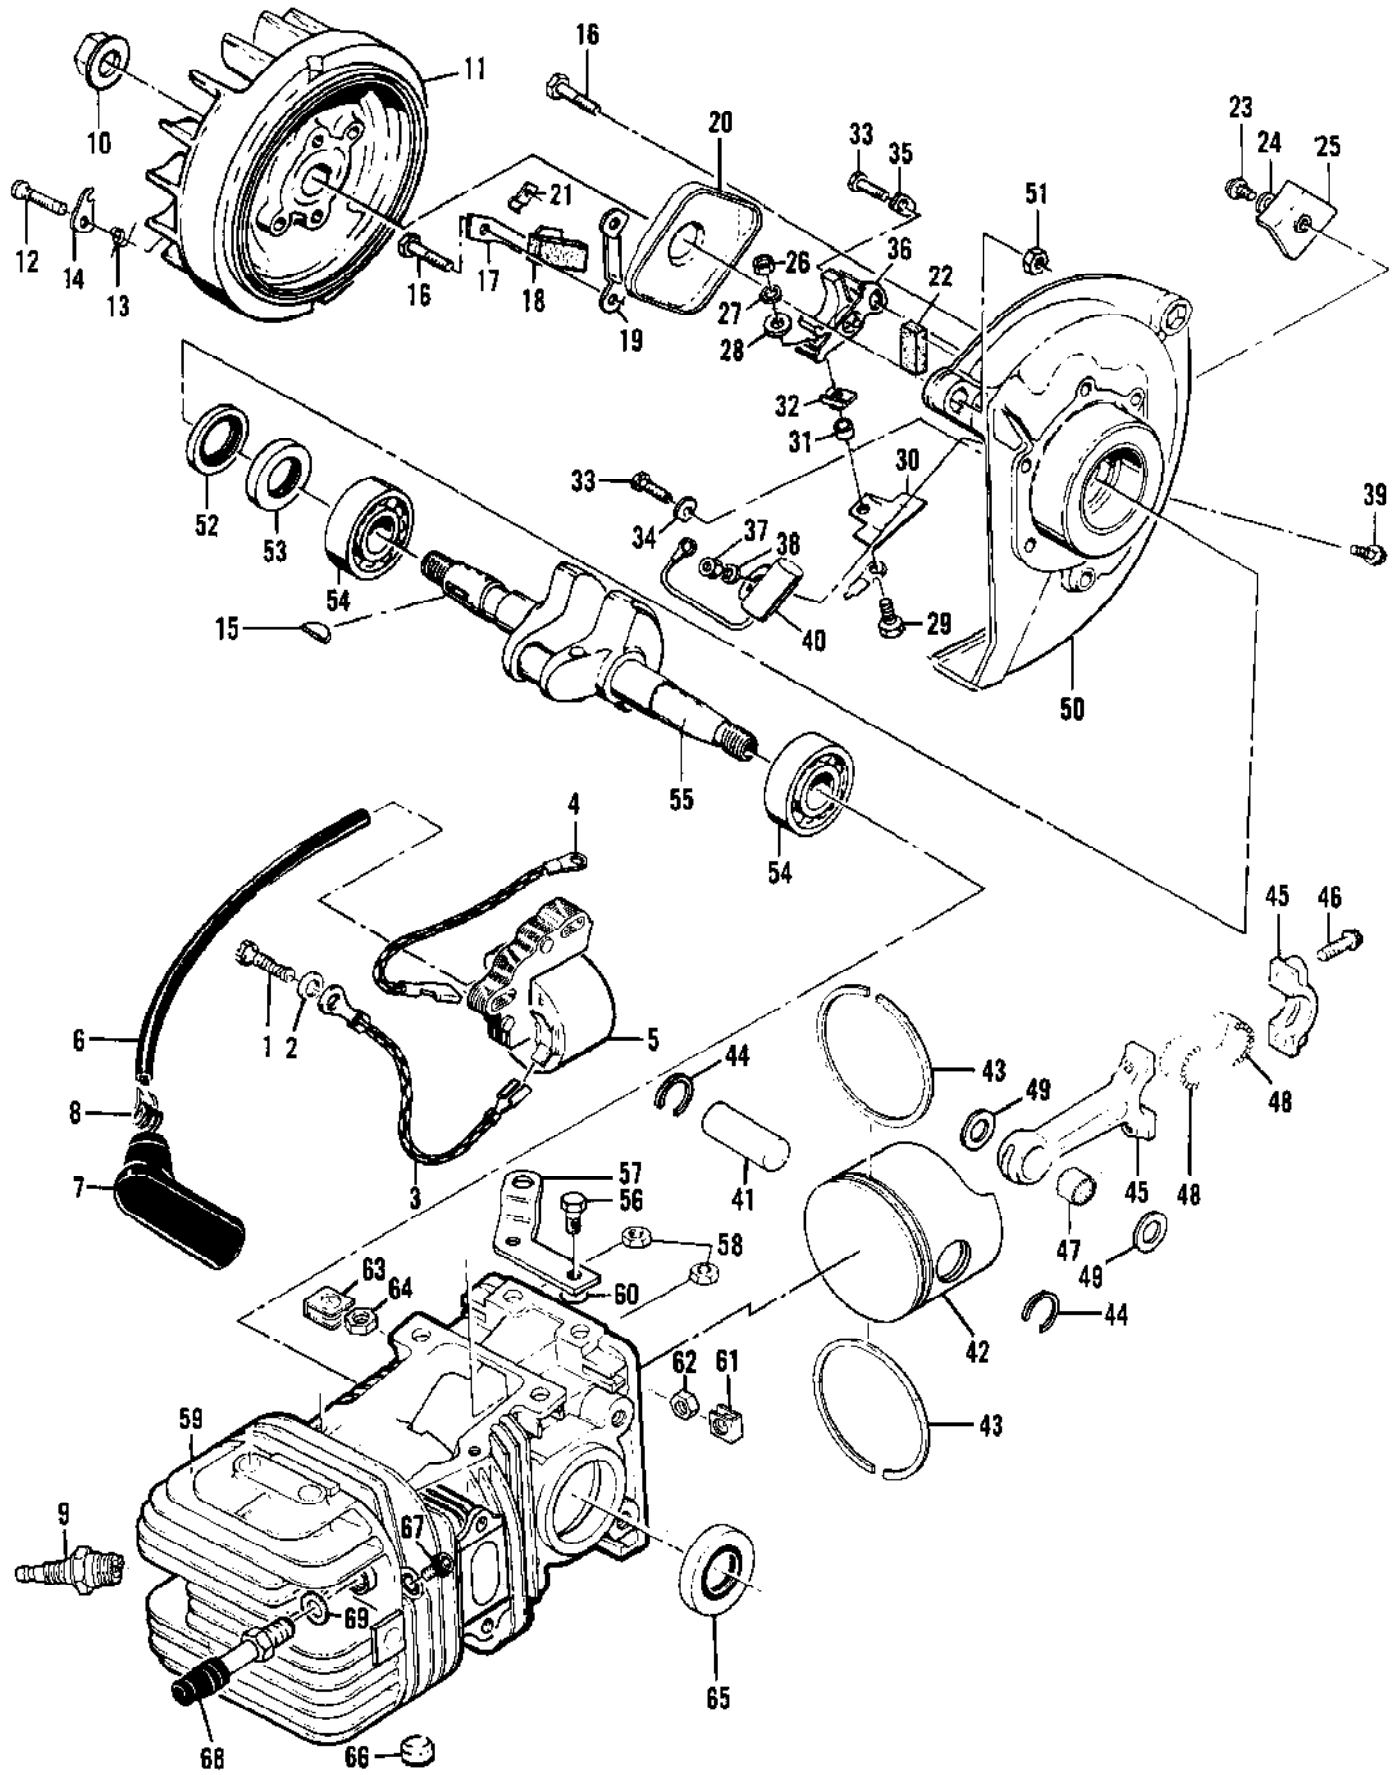

Ref #	Part Number	Qty	Description
1	110713	2	Screw - Skt hd 10-24 x 7/8
2	83745	2	Washer - Special
3	63639	1	Wire Assy - Ground
4	63628	1	Wire Assy - Primary
5	85243	1	Coil & Lamination Assy
6	50120	1	Wire Assy - Spark plug
7	55060	1	Boot
8	55061	1	Connector
9	63432	1	Spark Plug - AC CS 42T
10	110655	1	Nut - Hex 7/16-20
11	68282	1	Flywheel & Pawl Assy
12	36144B	2	Pin - Pawl
13	66351	2	Spring - Pawl
14	24093	2	Pawl
15	103879	1	Key - Woodruff
16	110866	6	Screw - Hex hd 10-24 x 3/4
17	57815	1	Strap - Seal
18	50664	1	Seal - Breaker box
19	55977	2	Clip - Breaker box cover
20	55766B	1	Cover - Breaker box
21	104230	1	Speednut
22	54184	1	Wiper - Felt
23	110055	1	Screw - Fil hd 8-32 x 3/8 (SEMS)
24	100080	1	Washer - #8
25	57829	1	Clamp - Wire
26	104551	1	Nut - Hex 8-32
27	104553	1	Lockwasher - #8
28	100080	1	Washer - #8
29	110338	1	Screw - Hex hd 8-32 x 9/16
30	55782A	1	Insulator - Wire
31	57769	1	Insulator - Screw
32	57770A	1	Insulator - Spring
33	104733	2	Screw - Fil hd 8-32 x 1/2 (SEMS)
34	57767A	1	Lockplate
35	55778E	1	Retainer - Breaker
36	88807	1	Breaker Assy
37	100251	1	Nut - Hex 8-32
38	100057	1	Lockwasher - #8
39	103748	1	Screw - Hex hd 8-32 x 1/2
40	85358	1	Condenser
41	89204	1	Pin - Piston
42	89251	1	Piston Assy
43	89250	1	Ring Set - Piston
44	85273	2	Ring - Retaining
45	88623	1	Connecting Rod Assy
46	110720	2	Screw - Special
47	85607	1	Roller - Needle (Set of 22)
48	85420	24	Roller - Needle
49	85266	2	Washer - Thrust
50	84193	1	Crankcase Cover Assy
51	101326	3	Nut - Hex 10-24
52	57897	1	Seal - Oil
53	57898	1	Seal - Oil
54	110883	2	Bearing - Ball
55	89222	1	Crankshaft