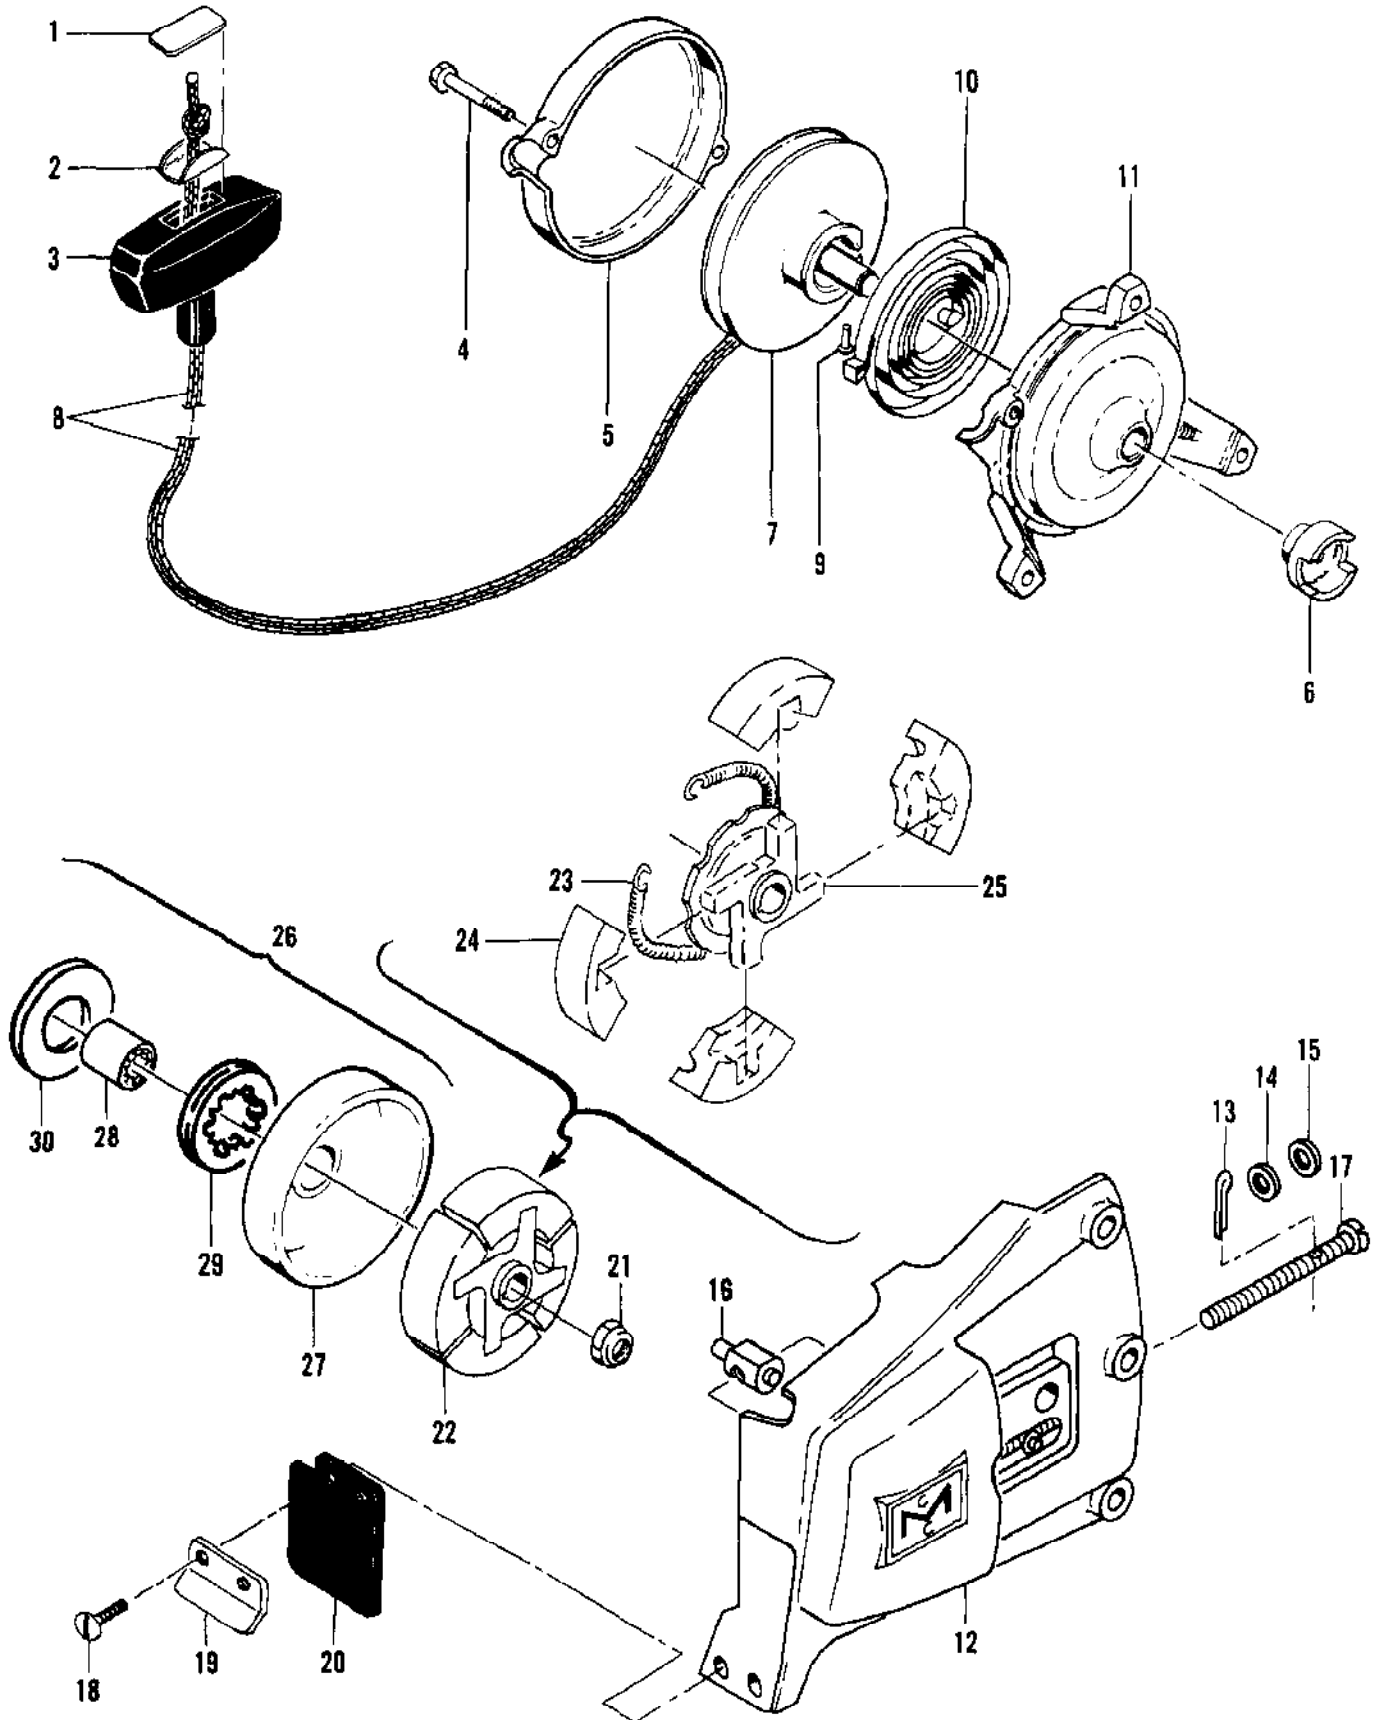

Ref #	Part Number	Qty	Description
	84211	1	Starter Assy
1	57232	1	Plate - Handle
2	57231	1	Cup - Handle
3	57230	1	Handle
4	104396	2	Screw - Pan hd 10-24 x 3/4
5	60647	1	Cover - Starter
6	57790	1	Ratchet - Starter
7	57792	1	Drum - Starter
8	28716	1	Rope - Starter
9	101136	1	Rivet - Rope
10	51665	1	Spring - Rewind
11	84212	1	Base - Starter
12	85547	1	Guard Assy - Clutch
13	105686	1	Pin - Cotter
14	100004	1	Washer - 1/4
15	100005	1	Washer - 1/4
16	52207C	1	Nut - Bar adjusting
17	62057	1	Screw - Bar adjusting
18	110041	2	Screw - Pan hd 8-32 x 1/2
19	69492	1	Retainer - Deflector
20	69477	1	Deflector - Sawdust
21	86113	1	Nut - Clutch
22	89227	1	Clutch Assy
23	85042	1	Spring - Clutch
24	51464A	4	Shoe - Clutch
25	89226	1	Rotor Assy
26	86350	1	Kit - Drum, sprocket, bearing
	86340	1	Kit - Drum, sprocket, bearing
27	86343	1	Drum & Bearing
28	87111	1	Bearing
29	86342		Sprocket - 7-T .404
	86341	1	Sprocket - 8-T .404
30	86366	1	Washer - Sprocket