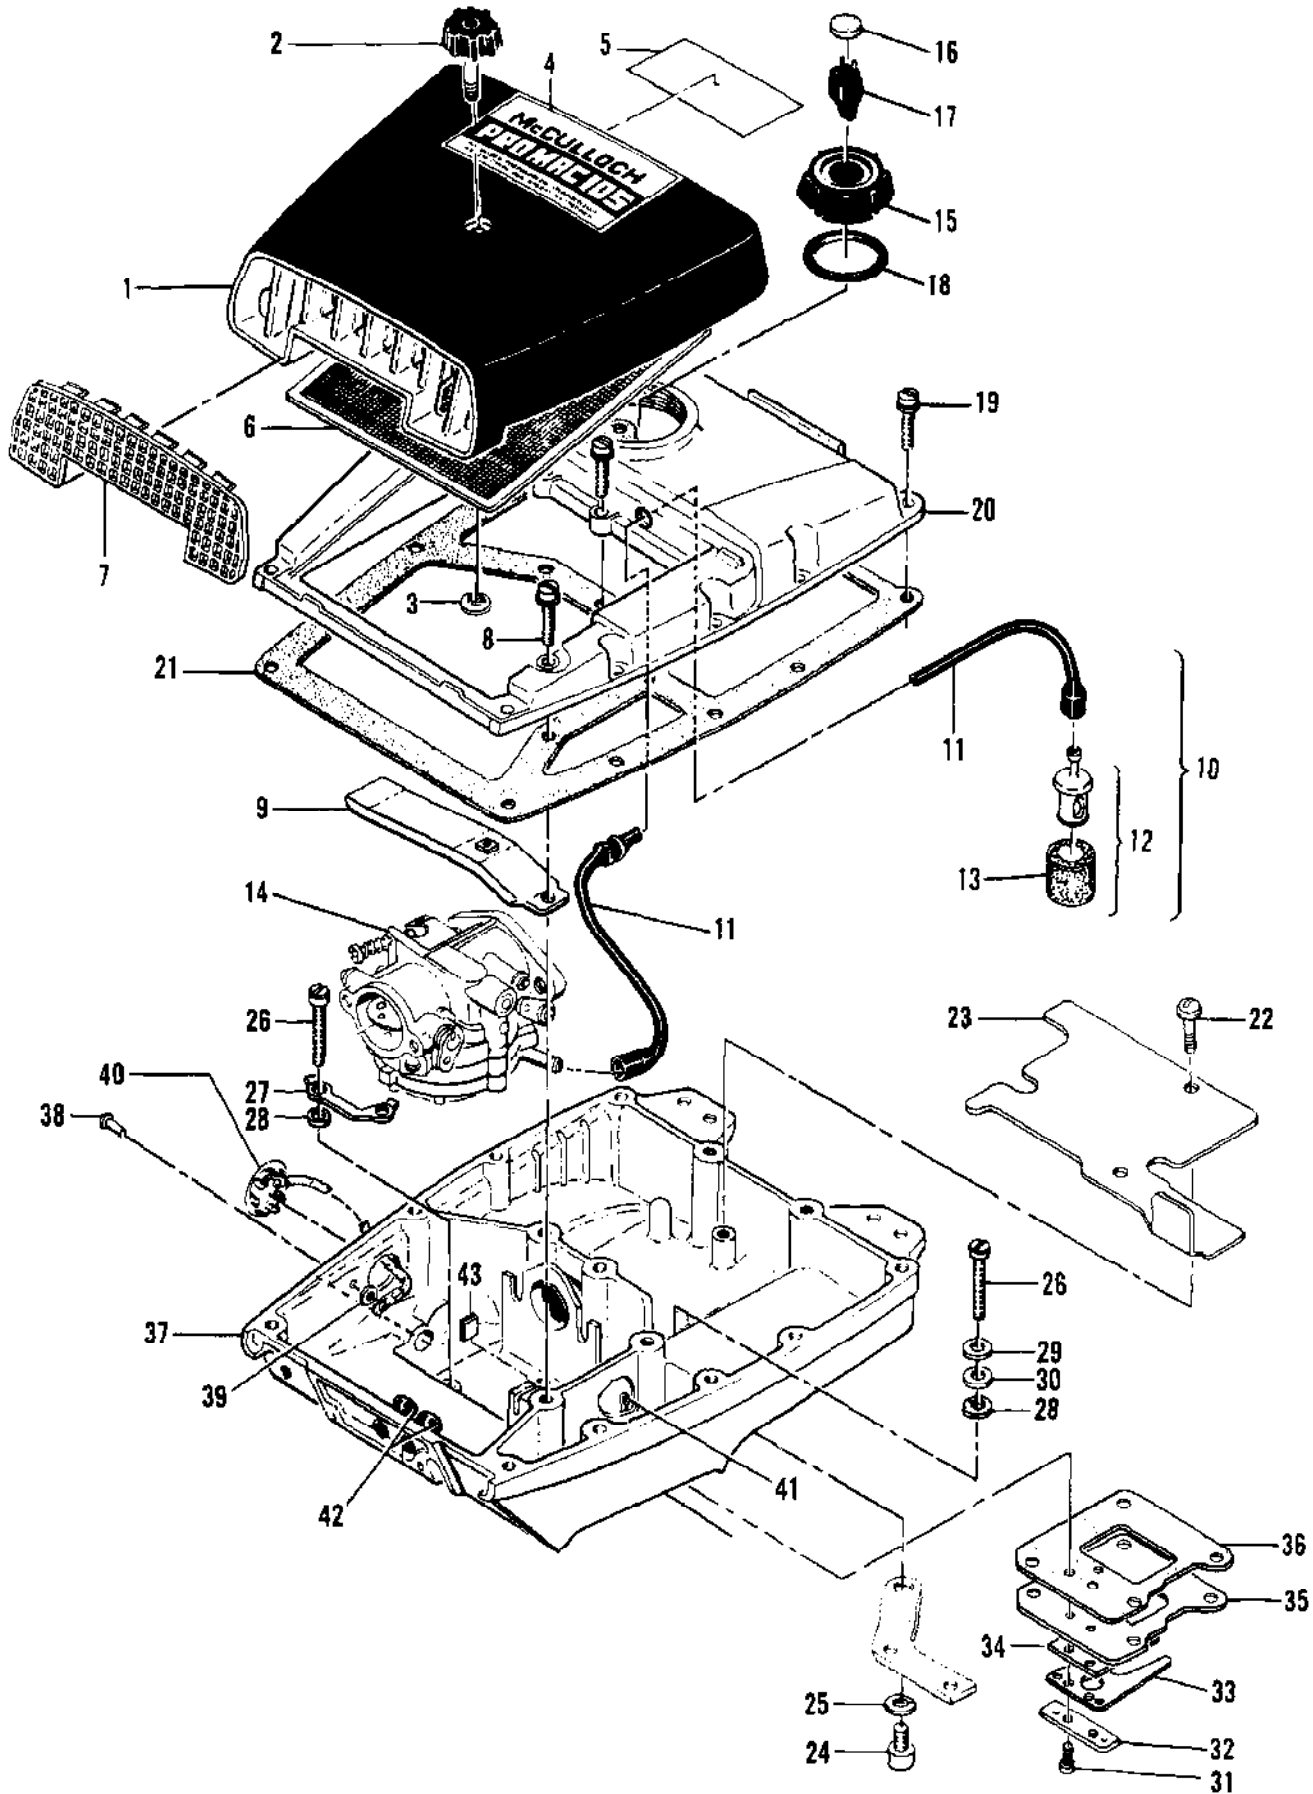

Ref #	Part Number	Qty	Description
1	60427A	1	Cover Assy - Air cleaner
2	60243	1	Knob - Air cleaner cover
3	83367	1	Retainer
4	89296	1	Nameplate
5	86198	1	Instruction Plate
6	67931	1	Screen Assy - Air cleaner
7	55659	1	Grill - Air cleaner cover
8	104396	1	Screw - Pan hd 10-24 x 3/4
9	55634	1	Anchor Assy
10	63831	1	Hose Assy - Fuel
11	63669	1	Hose - Fuel
12	53679B	1	Pickup Assy - Fuel
13	61159	1	Filter - Fuel pickup
14			Carburetor Assy See "Carburetor Assembly" illustrations and parts list.
15	55934B	1	Cap Assy - Fuel
16	55063	1	Filter - Fuel cap
17	53766A	1	Valve - Fuel cap
18	101348	1	"O" Ring
19	104396	14	Screw - Pan hd 10-24 x 3/4
20	62442A	1	Cover - Fuel tank
21	65632	1	Gasket - Fuel tank
22	110054	2	Screw - Pan hd 6-32 x 3/8 (SEMS)
23	63650	1	Liner - Fuel tank
24	100633	1	Screw - Skt hd 1/4-20 x 1/2
25	105043	1	Lockwasher
26	55948A	4	Screw - Hex hd 10-24 x 1-1/8
27	68654	1	Lockplate - Fuel tank
28	68203	4	Washer - Insulating
29	102189	2	Washer - #10
30	103744	2	Washer - Sealing
31	103740	2	Screw - Hex hd 8-32 x 5/8
32	51480	1	Lockplate
33	86294	1	Stop - Reed
34	86293	1	Valve - Reed
35	86284	1	Plate - Reed
36	86292	1	Gasket - Fuel tank
37	86291	1	Bottom Fuel Tardy
38	104504	1	Rivet
39	101871	1	Washer - 1/8
40	51396A	1	Cover Assy - Adjustment hole
41	104310	1	Pin - Cotter
42	68258	2	Grommet
43	51394	1	Felt - Throttle Guide