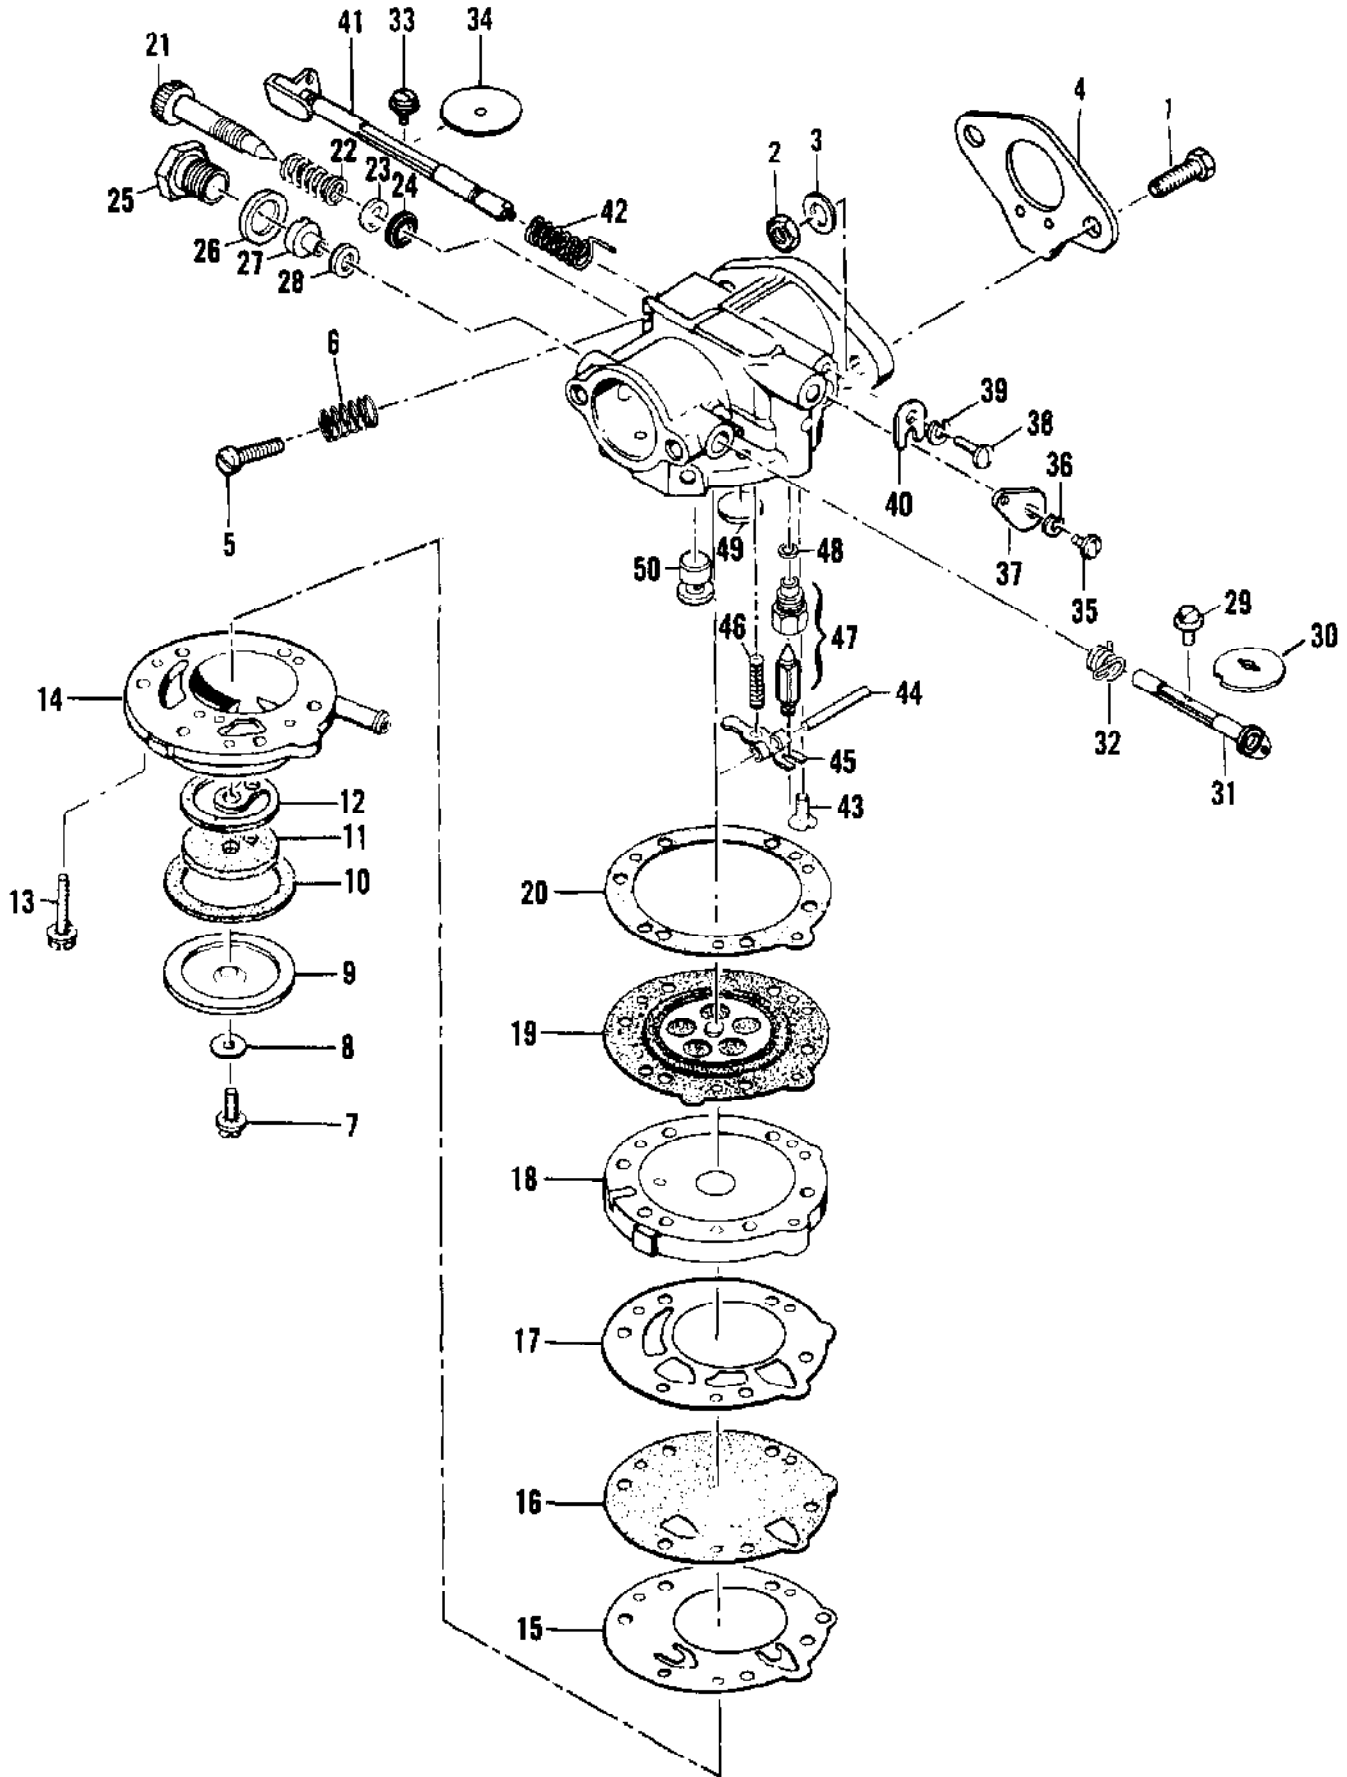

Ref #	Part Number	Qty	Description
1	100882	2	Screw - Hex hd 1/4-20 x 3/4
2	103242	2	Nut - Hex 1/4-20
3	100005	2	Washer - 1/4
4	86286	1	Gasket - Carburetor
	86285	1	Carburetor Assy
5	52940	1	Screw - Idle speed regulating
6	51705	1	Spring - Idle speed screw
7	50797	1	Screw - Fuel strainer cover
8	50798	1	Gasket - Cover screw
9	50796	1	Cover - Fuel strainer
10	51704	1	Gasket - Cover
11	53717	1	Filter - Fuel
12	53565	1	Gasket - Filter
13	87230	6	Screw Assy - Fil hd 6-32 x 3/4
14	87224	1	Body - Fuel pump
15	84030	1	Diaphragm - Check valve
16	84029	1	Diaphragm - Fuel pump
17	65592	1	Gasket - Fuel pump
18	87225	1	Cover - Diaphragm
19	66167	1	Diaphragm - Metering
20	65591	1	Gasket - Diaphragm
21	87223	1	Needle - Idle fuel mixture
22	52936	1	Spring - Needle
23	52937	1	Washer - Needle
24	52938	1	Packing - Needle
25	84037	1	Plug - Main fuel jet
26	52941	1	Gasket - Plug
27	90430	1	Jet - Main fuel (0.038 orifice)
	84059		Jet - Main fuel (0.037 orifice) Alt.
	90429		Jet - Main fuel (0.036 orifice) Alt.
	90427		Jet - Main fuel (0.035 orifice) Alt.
28	84036	1	Gasket - Jet
29	51721	1	Screw - Choke shutter (SEMS)
30	84026	1	Shutter - Choke
31	87227	1	Shaft Assy - Choke
32	87226	1	Spring - Choke return
33	51721	1	Screw - Throttle shutter
34	84041	1	Shutter - Throttle
35	51719	1	Screw - Throttle lever
36	100261	1	Lockwasher - #4
37	90379	1	Lever - Throttle shaft
38	51717	1	Screw - Throttle shaft clip
39	100252	1	Lockwasher - #8
40	51716	1	Clip - Throttle shaft
41	87228	1	Shaft Assy - Throttle
42	87232	1	Spring - Throttle return
43	66644	1	Screw - Lever pin
44	84033	1	Pin - Lever
45	84032	1	Lever - Inlet valve
46	66404	1	Spring - Lever
47	84034	1	Needle & Seat - Inlet
48	51708	1	Gasket - Inlet
49	51583	1	Plug - Welch 3/8 in.
50	87229	1	Valve Assy - Check