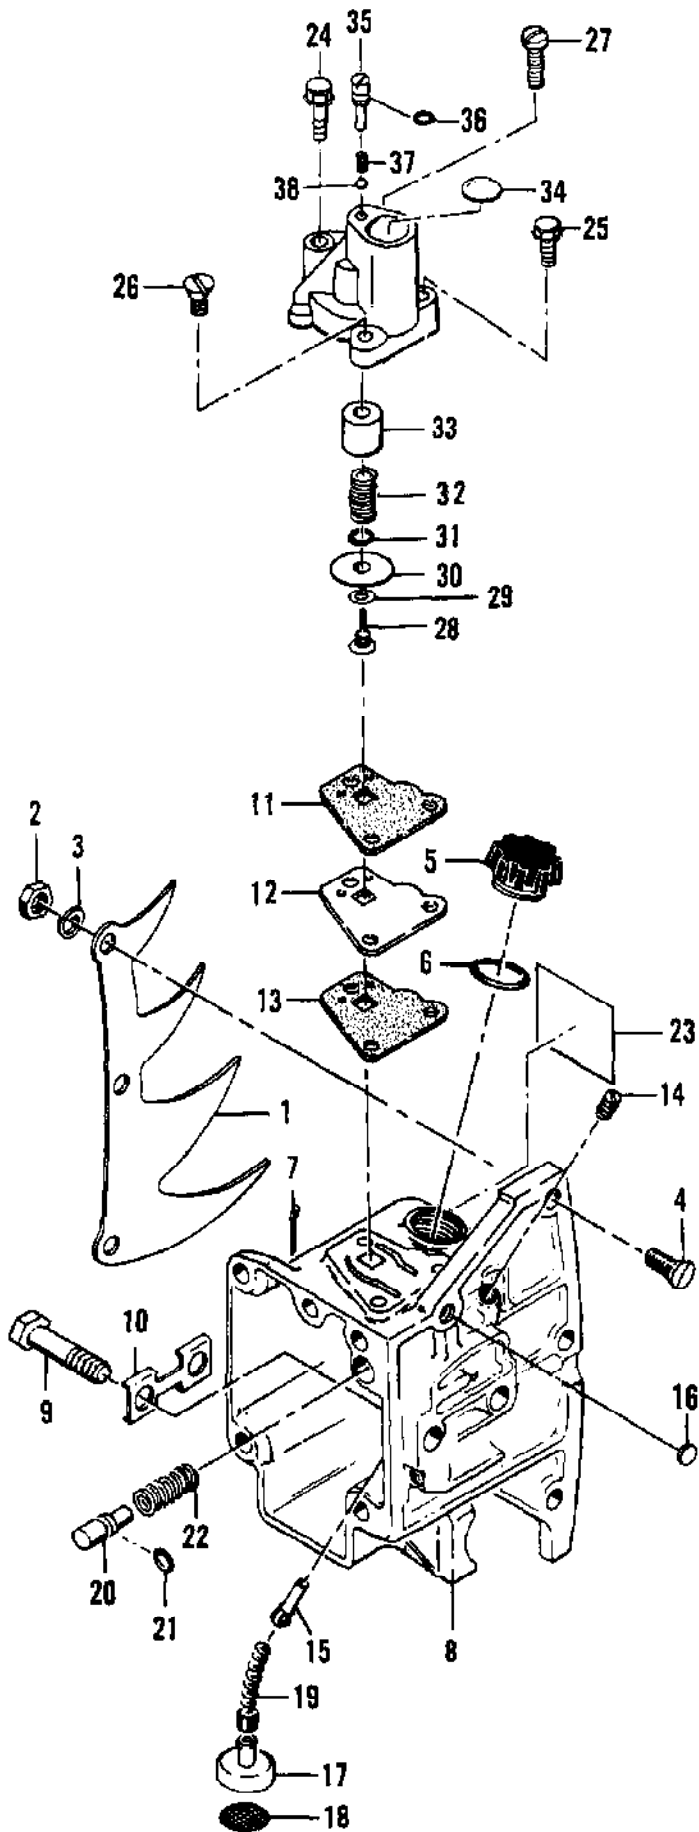

Ref #	Part Number	Qty	Description
1	100882	2	Screw - Hex hd 1/4-20 x 3/4
2	103242	2	Nut - Hex 1/4-20
3	100005	2	Washer - 1/4
4	86286	1	Gasket - Carburetor
	86285	1	Carburetor Assy
5	52940	1	Screw - Idle speed regulating
6	51705	1	Spring - Idle speed screw
7	50797	1	Screw - Fuel strainer cover
8	50798	1	Gasket - Cover screw
9	50796	1	Cover - Fuel strainer
10	51704	1	Gasket - Cover
11	53717	1	Filter - Fuel
12	53565	1	Gasket - Filter
13	87230	6	Screw Assy - Fil hd 6-32 x 3/4
14	87224	1	Body - Fuel pump
15	84030	1	Diaphragm - Check valve
16	84029	1	Diaphragm - Fuel pump
17	65592	1	Gasket - Fuel pump
18	87225	1	Cover - Diaphragm
19	66167	1	Diaphragm - Metering
20	65591	1	Gasket - Diaphragm
21	87223	1	Needle - Idle fuel mixture
22	52936	1	Spring - Needle
23	52937	1	Washer - Needle
24	52938	1	Packing - Needle
25	84037	1	Plug - Main fuel jet
26	52941	1	Gasket - Plug
27	90430	1	Jet - Main fuel (0.038 orifice)
	84059		Jet - Main fuel (0.037 orifice) Alt.
	90429		Jet - Main fuel (0.036 orifice) Alt.
	90427		Jet - Main fuel (0.035 orifice) Alt.
28	84036	1	Gasket - Jet
29	51721	1	Screw - Choke shutter (SEMS)
30	84026	1	Shutter - Choke
31	87227	1	Shaft Assy - Choke
32	87226	1	Spring - Choke return
33	51721	1	Screw - Throttle shutter
34	84041	1	Shutter - Throttle
35	51719	1	Screw - Throttle lever
36	100261	1	Lockwasher - #4
37	90379	1	Lever - Throttle shaft
38	51717	1	Screw - Throttle shaft clip
39	100252	1	Lockwasher - #8
40	51716	1	Clip - Throttle shaft
41	87228	1	Shaft Assy - Throttle
42	87232	1	Spring - Throttle return
43	66644	1	Screw - Lever pin
44	84033	1	Pin - Lever
45	84032	1	Lever - Inlet valve
46	66404	1	Spring - Lever
47	84034	1	Needle & Seat - Inlet
48	51708	1	Gasket - Inlet
49	51583	1	Plug - Welch 3/8 in.
50	87229	1	Valve Assy - Check