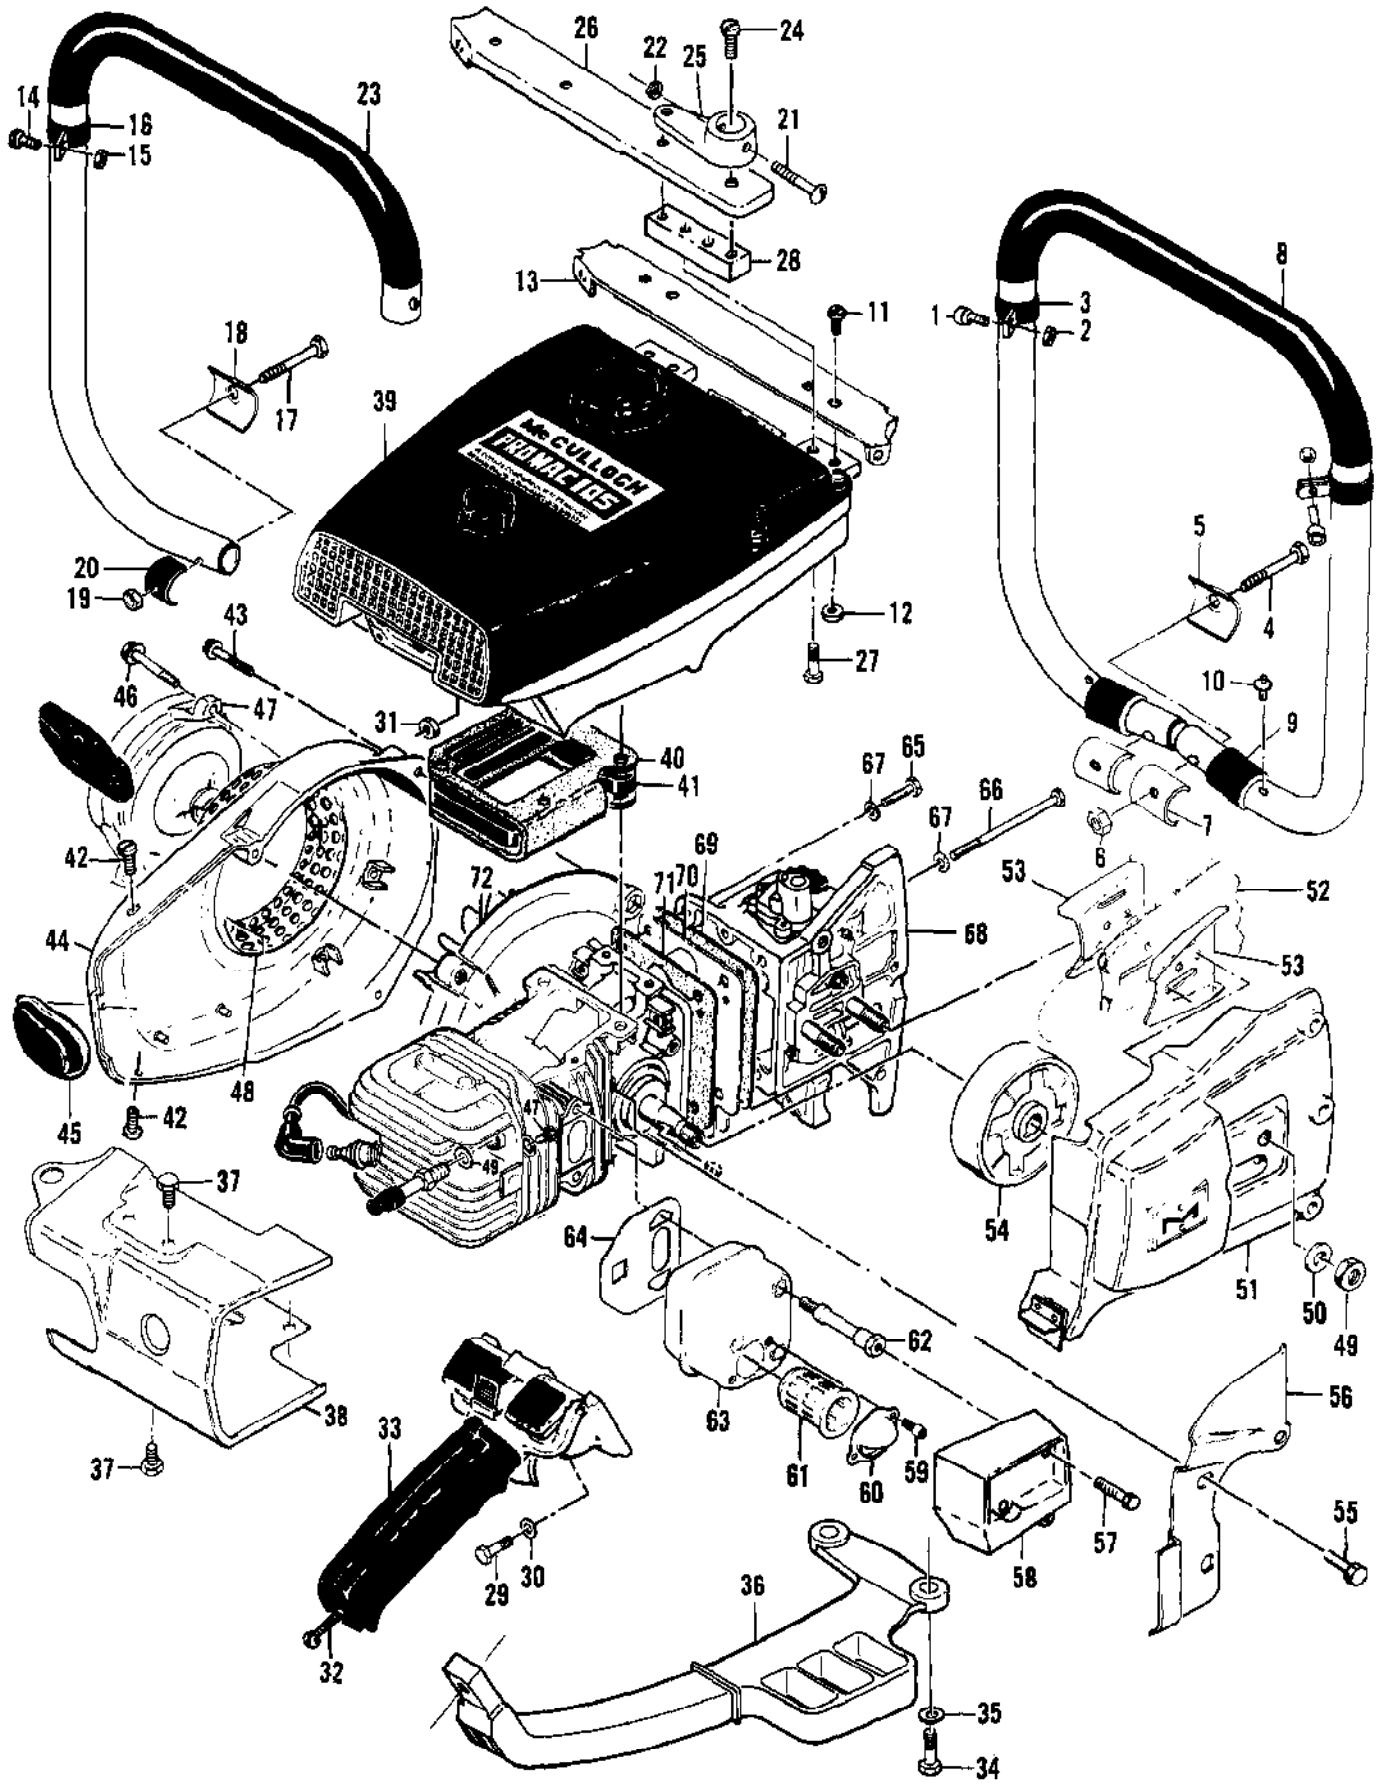

General

Ref #	Part Number	Qty	Description
1	110713	2	Screw - Skt hd 10-24 x 7/8
2	105367	2	Nut - Hex 10-24
3	103923	2	Clamp - Frame
4	102125	2	Screw - Hex hd 1/4-20 x 1-3/4
5	63484	2	Clamp - Frame
6	105394	2	Nut - Hex 1/4-20
7	83233	2	Spacer
8	60231A	1	Frame & Grip Assy
9	69885	2	Protector - Frame
10	84795	2	Rivet - Stop
11	104393	4	Screw - Pan hd 10-24 x 3/8
12	101191	4	Nut - Hex 10-24
13	83363	1	Brace - Frame
14	110713	1	Screw - Skt hd 10-24 x 7/8
15	105367	1	Nut - Hex 10-24
16	103923	1	Clamp - Frame
17	102125	1	Screw - Hex hd 1/4-20 x 1-3/4
18	63484	1	Clamp - Frame
19	105394	1	Nut - Hex 1/4-20
20	83233	1	Spacer
21	102130	1	Screw - Hex hd 1/4-20 x 1-3/8
22	103242	1	Nut - Hex 1/4-20
23	60233	1	Frame & Grip Assy
24	102500	4	Screw - Pan hd 10-24 x 1/2
25	89388	1	Bracket - Frame
26	58279	1	Brace - Frame
27	104950	4	Screw - Hex hd 10-24 x 5/8
28	69693	1	Spacer - Brace
29	102761	2	Screw - Hex hd 10-24 x 7/8
30	102189	2	Washer - #10
31	102067	2	Nut - Hex 10-24
32	104397	1	Screw - Pan hd 10-24 x 7/8
33			Handle & Control Assy See "Handle & Control Assembly" illustration and parts list.
34	101982	2	Screw - Hex hd 1/4-20 x 1
35	100005	2	Washer - 1/4
36	89373	1	Brace - Handle
37	110581	3	Screw - Hex hd 10-24 x 3/8
38	89287	1	Shroud
39			Fuel System Components See "Fuel System Components" illustration and parts list.
40	65625	1	Gasket - Fuel tank insulator
41	53684A	1	Insulator - Fuel tank
42	102500	2	Screw - Pan hd 10-24 x 1/2
43	104816	3	Screw - Hex hd 10-24 x 1-1/4 (SEMS)
44	89242	1	Housing Assy - Fan
45	85376	1	Cover - Spark plug
46	104815	3	Screw - Hex hd 10-24 x 7/8 (SEMS)
47			Starter Assy See "Sprocket & Clutch Assembly" illustration and parts list.
48	84629	1	Guard - Sawdust
49	110625	2	Nut - Hex 3/8-24
50	84623	2	Washer - Special