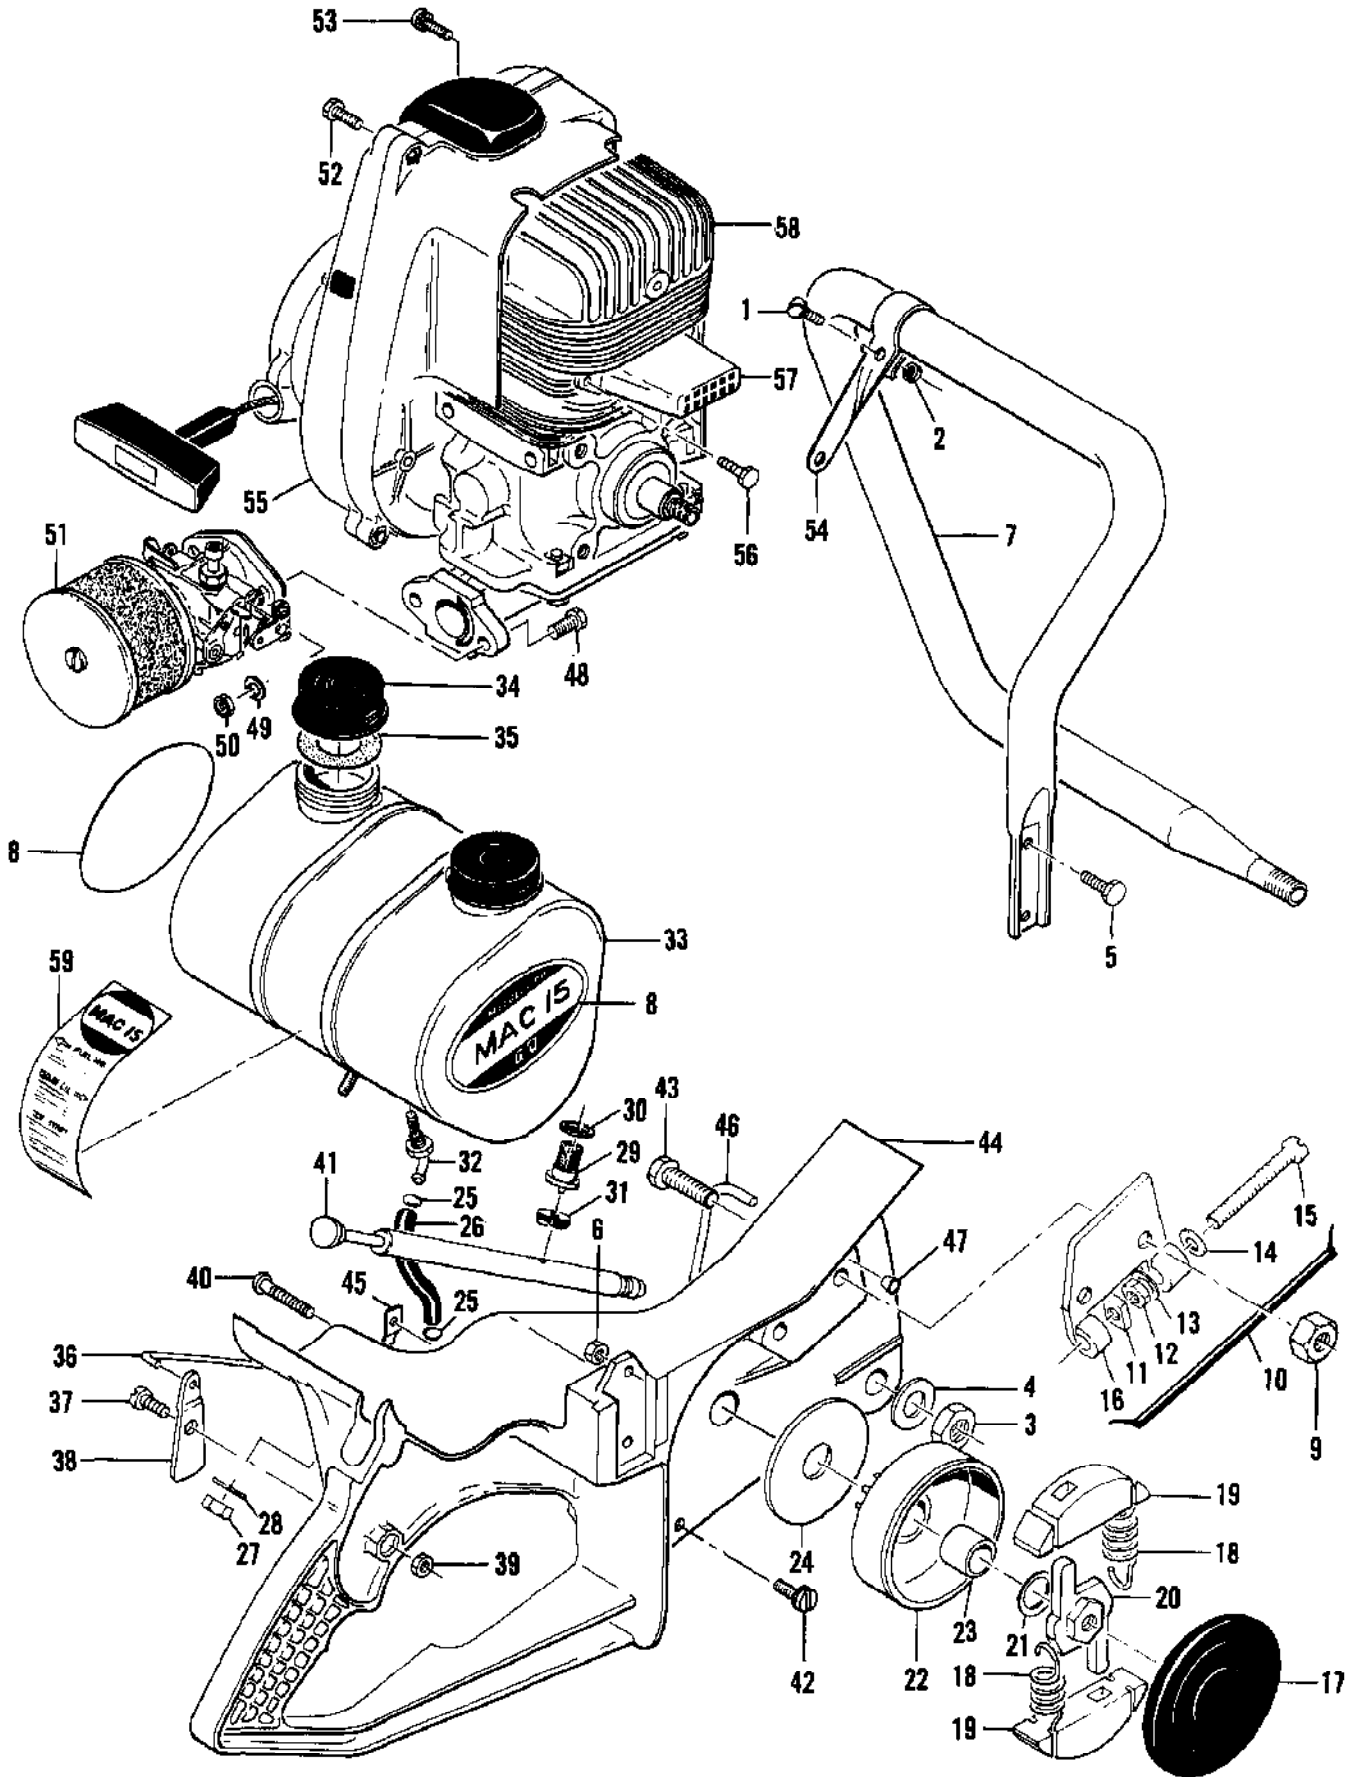

Ref #	Part Number	Qty	Description
1	100716	1	Screw - Rd hd 10-24 x 5/8
2	101191	1	Locknut - 10-24
3	100604	1	Jamnut - 1/2-20
4	110010	1	Washer - Spring 1/2
5	102861	2	Screw - Hex hd 1/4-20 x 5/8
6	103242	1	Nut - Hex 1/4-20
7	52804	1	Frame
8	52862	2	Nameplate
9	103729	2	Nut - Hex 3/8-24
10	66275	1	Clamp Assy - Bar
11	52828	1	Nut - Adjusting
12	100640	1	Locknut - 1/4-28
13	102813	1	Washer - Spring
14	102843	1	Washer - 1/4
15	103919	1	Bolt - Fil hd 1/4-28 x 2-1/2
16	66276	1	Clamp - Bar
17	52837	1	Cover - Clutch
	52844	1	Clutch Assy
18	63999	2	Spring - Clutch
19	52845	2	Shoe - Clutch
20	52846	1	Rotor - Clutch
21	101270	1	Washer - 7/16
22	52878	1	Drum, Sprocket & Bushing Assy
23	50128	1	Bushing
24	50132	1	Washer - Sprocket
25	50742	2	Clamp - Hose
26	52808	1	Hose - Fuel
27	101330	1	Nut - Hex 5/16-18
28	100443	1	Lockwasher - 5/16
29	65382	1	Filter Assy - Oil tank
30	62779	1	Gasket - Filter
31	52822	1	Gland - Oiler
32	52887	1	Fitting - Fuel outlet
33	62776	1	Tank Assy
34	52923A	2	Cap - tank
35	52964	2	Gasket
36	52824	1	Rod - Throttle
37	52888	1	Screw - Trigger
38	52823	1	Trigger
39	101191	1	Nut - Hex 10-24
40	101449	1	Screw - Rd hd 8-32 x 5/8
41	65381	1	Pump Assy - Oiler
42	110208		Screw - Flat hd 1/4-20 x 3/4 (SEMS)
43	52957	2	Bolt - Bar mounting
44	68007	1	Handle Assy - Saw
45	110180	1	Nut - Speed
46	68005	1	Tube Assy - Oiler
47	52876	1	Sleeve - Tube
48	102121	2	Screw - Hex hd 1/4-20 x 7/8
49	100005	2	Washer - 1/4
50	103242	2	Nut - Hex 1/4-20
51		1	Carburetor & Air Filter See "Carburetor & Air Filter" illustration and parts list.
52	104815	3	Screw - Hex hd 10-24 x 7/8
53	103947	1	Screw - 10-24 x 1 (SEMS)