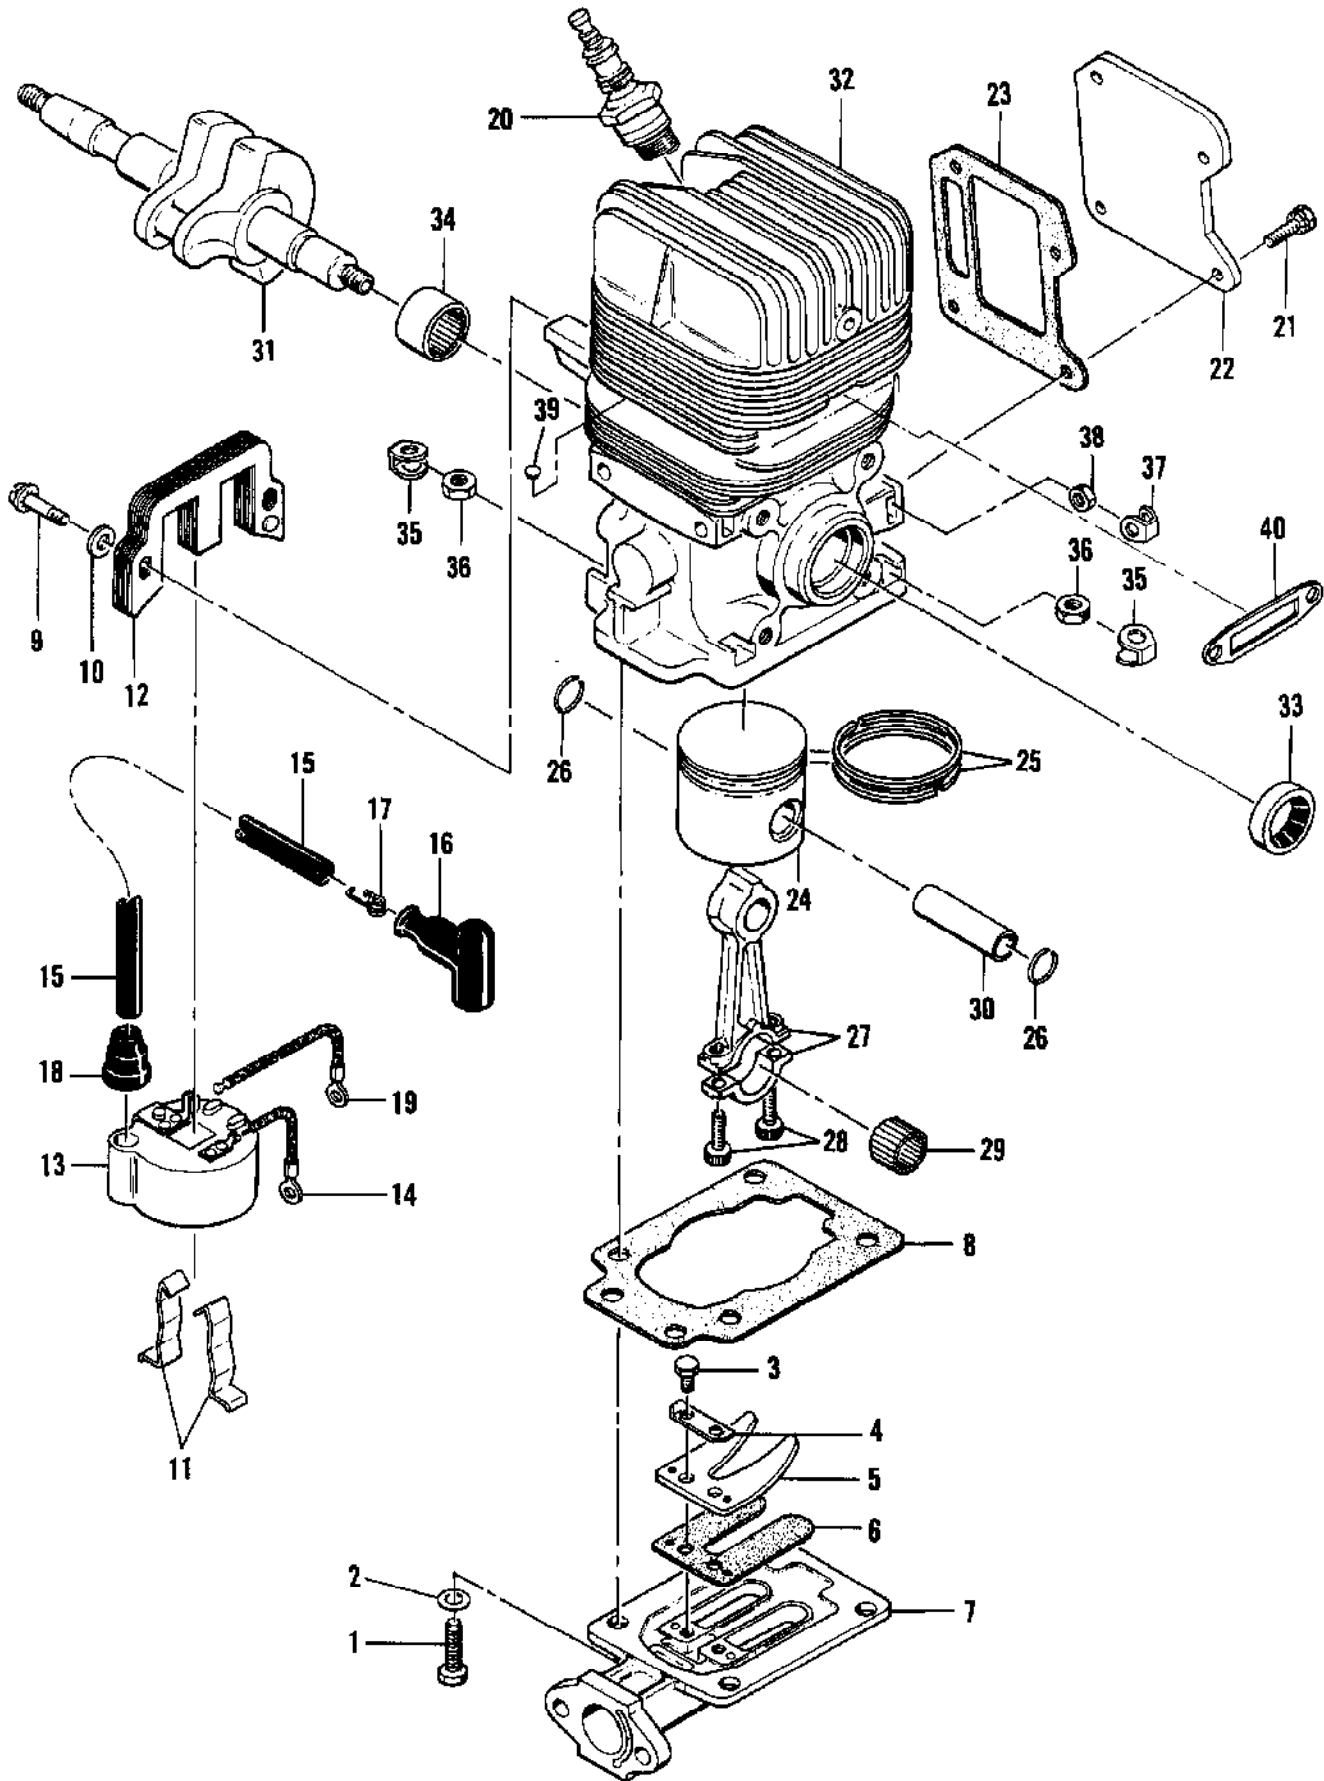

Ref #	Part Number	Qty	Description
1	102121	4	Screw - Hex 1/4-20 x 7/8
2	100005	4	Washer - 1/4
3	104476	2	Screw - Hex hd 8-32 x 5/16
4	51480	1	Lockplate
5	48591	1	Guard - Reed
6	48593	1	Valve - Reed
7	52802B	1	Adapter - Carburetor
8	65578	1	Gasket - Carburetor adapter
9	104815	2	Screw - 10-24 x 7/8 (SEMS)
10	100352	2	Washer - #10
11	51253	2	Retainer - Coil
12	51251	1	Lamination Assy
13	57643A	1	Kit - Coil & Terminal Assy
14	101883	1	Wire Assy - Ground
15	57648	1	Wire - Spark plug
16	55060	1	Boot - Spark Plug
17	55061	1	Connector
18	55617	1	Nipple - Spark plug wire
19	57225	1	Wire Assy - Primary
20		1	Plug - Spark 14 mm
21	103814	4	Screw - 10-24 x 5/8 (SEMS)
22	8354	1	Cover - Transfer port
23	48605	1	Insulator - Reed plate
24	50206	1	Piston Assy - Standard
25	55123	1	Ring Set - Standard piston
26	50133	2	Ring - Retaining
27	47903	1	Connecting Rod Assy
28	60210A	2	Screw - Socket hd 10-32 x 5/8
29	102742	24	Roller - Needle
30	50207A	1	Pin - Piston
31	50659A	1	Crankshaft
32	52886A	1	Cylinder Crankcase Assy
33	104128	1	Seal - Oil
34	104129	1	Bearing - Needle
35	18556A	6	Retainer - Nut
36	105394	6	Nut - Hex 1/4-20
37	28053	2	Retainer - Nut
38	101326	2	Nut - Hex 10-24
39	110179	2	Plug - Expansion
40	53652	1	Gasket - Exhaust