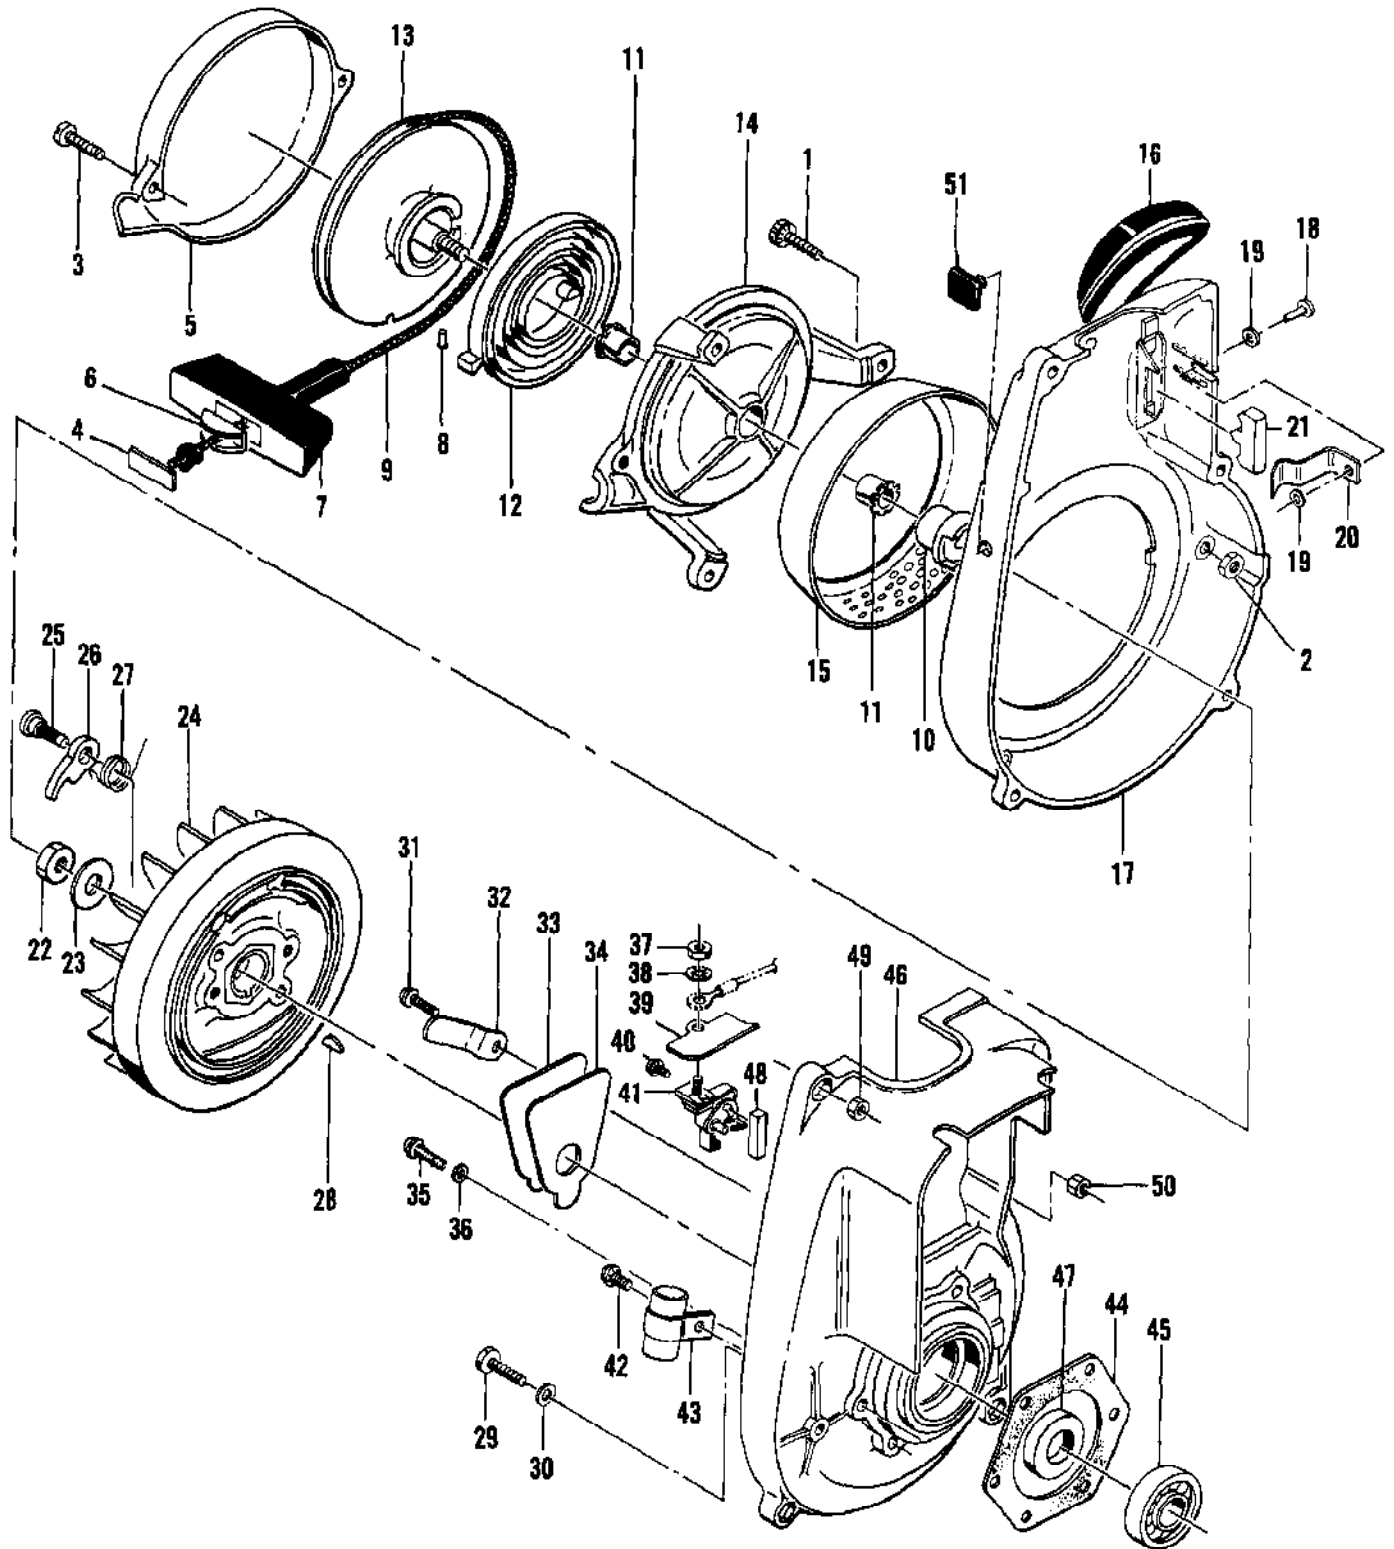

Ref #	Part Number	Qty	Description
1	104393	1	Screw - Pan hd 10-24 x 3/8
2	63091	1	Cover Assy - Air cleaner
3	63090	1	Gasket - Air cleaner cover
4	52961	1	Screen - Air cleaner
5	103705	2	Screw - Hex hd 10-32 x 3/8
6	36388	2	Lockplate
7	52881B	1	Plate Assy - Air cleaner
8	104171	1	Nut - Speed
9	63090	1	Gasket - Air cleaner
10	52889	1	Lever Assy - Clamp
11	105861	1	Screw - Rd hd 6-32 x 5/8 (SEMS)
12	103693	1	Washer - #6
13	100298	1	Nut - Hex 6-32
	52807	1	Carburetor Assy
14	52939	1	Connection - Inlet
15	52941	1	Gasket - Inlet connection
16	52940	1	Screw - Idle speed
17	51705	1	Spring - Idle speed screw
18	52935	1	Needle - Idle adjusting
19	52943	1	Needle - Main adjusting
20	52936	2	Spring - Adjustment needle
21	52937	2	Washer - Adjustment needle
22	52938	2	"O" Ring
23	51717	1	Screw - Throttle shaft clip
24	100252	1	Lockwasher - Throttle shaft clip
25	51716	1	Clip - Throttle shaft
26	51721	1	Screw - Shutter
27	51720	1	Shutter - Throttle
28	52948	1	Spring - Throttle shaft
29	52947	1	Shaft Assy - Throttle
30	52933	6	Screw - Diaphragm cover
31	52932	1	Cover - Diaphragm
32	66167	1	Diaphragm Assy
33	65591	1	Gasket - Diaphragm
34	51710	1	Pinion - Inlet control lever
35	51709	1	Lever - Inlet control
36	51711	1	Spring - Inlet control lever
37	52942	1	Needle & Seat Assy - Inlet
38	51708	1	Gasket
39	51589	1	Screw - Diaphragm chamber drain
40	52927	1	Body Assy - Carburetor
41	53813	1	Shutter - Choke
42	52931	1	Shaft Assy - Choke
43	52929	1	Pin - Friction
44	52930	1	Spring - Choke shaft friction
45	51583	1	Plug - Welch
46	52928	1	Plug - Cup
47	52953	1	Screen - Inlet connection
48	65630	1	Gasket - Carburetor
	52950		Repair Kit