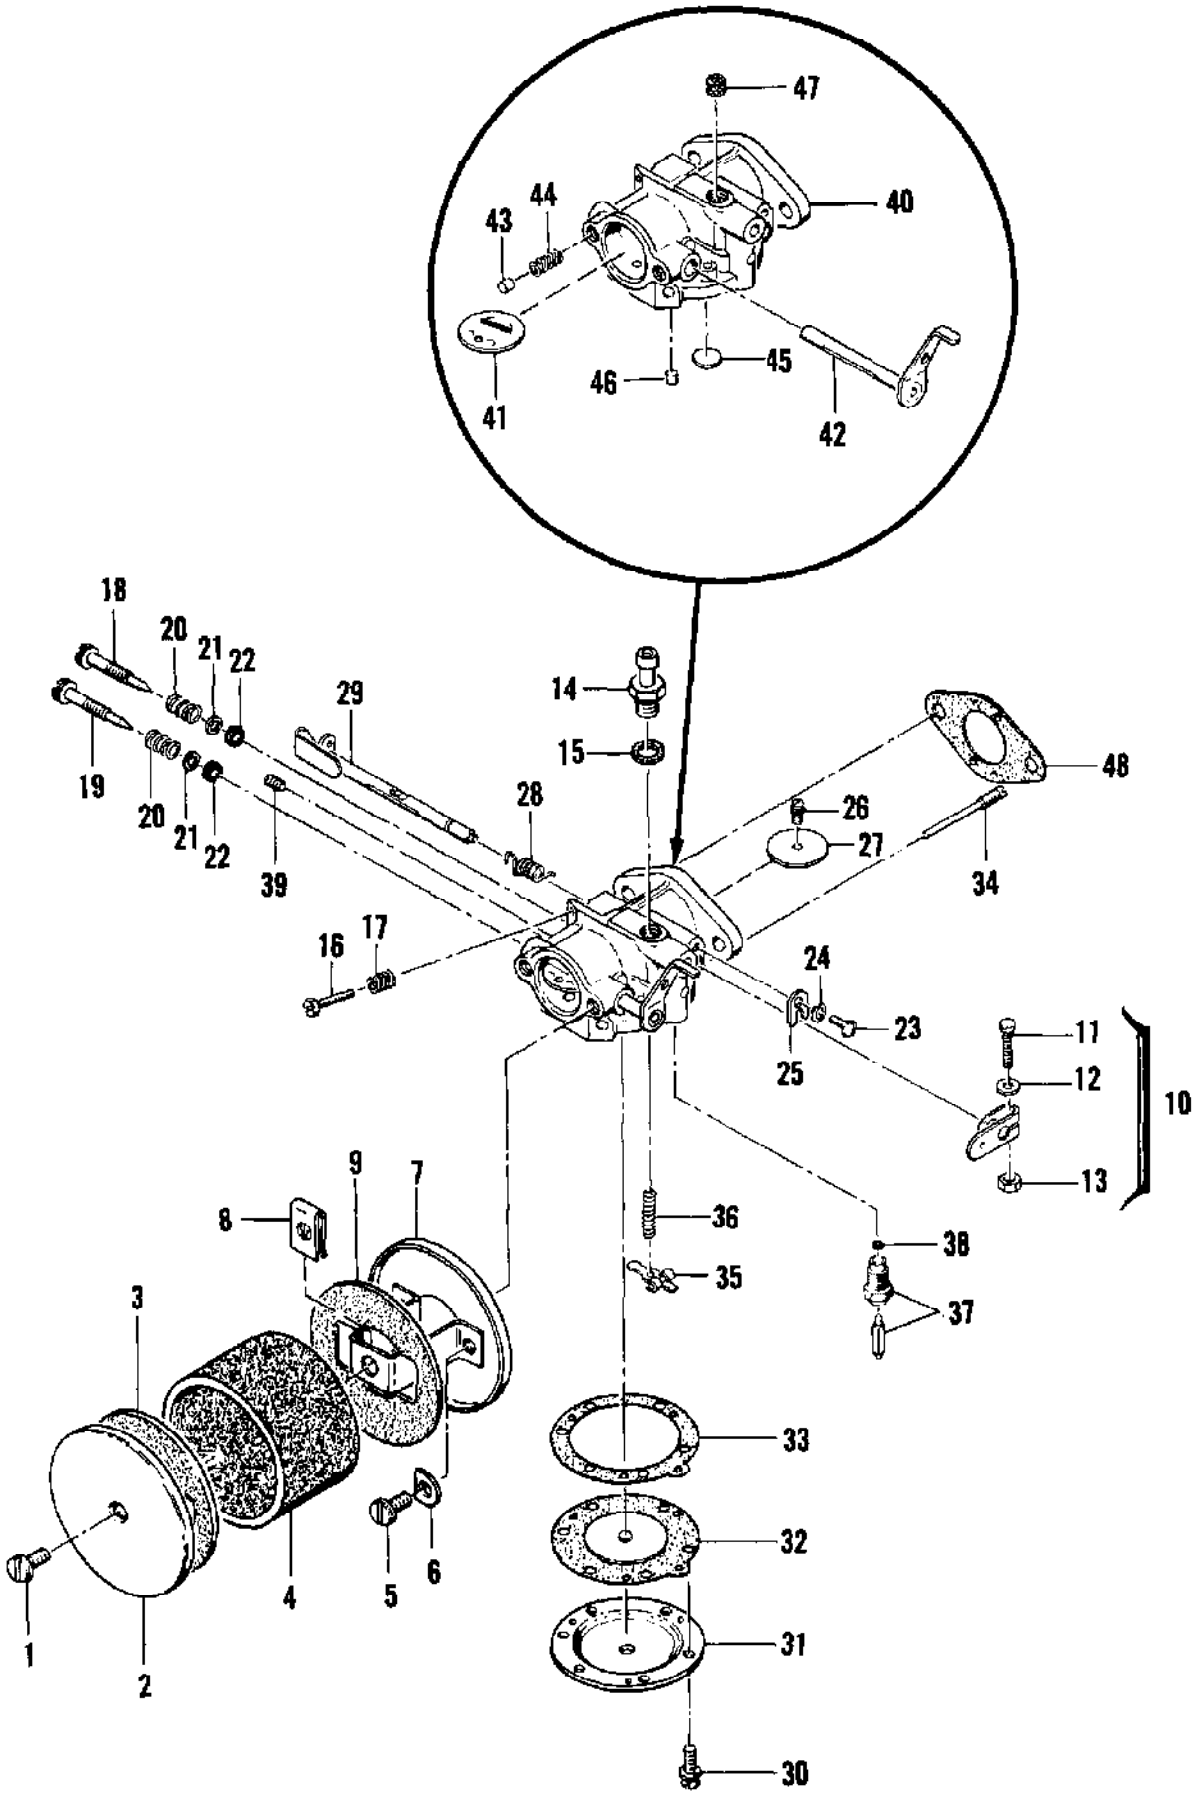

Ref #	Part Number	Qty	Description
1	104393	1	Screw - Pan hd 10-24 x 3/8
2	63091	1	Cover Assy - Air cleaner
3	63090	1	Gasket - Air cleaner cover
4	52961	1	Screen - Air cleaner
5	103705	2	Screw - Hex hd 10-32 x 3/8
6	36388	2	Lockplate
7	52881B	1	Plate Assy - Air cleaner
8	104171	1	Nut - Speed
9	63090	1	Gasket - Air cleaner
10	52889	1	Lever Assy - Clamp
11	105861	1	Screw - Rd hd 6-32 x 5/8 (SEMS)
12	103693	1	Washer - #6
13	100298	1	Nut - Hex 6-32
	52807	1	Carburetor Assy
14	52939	1	Connection - Inlet
15	52941	1	Gasket - Inlet connection
16	52940	1	Screw - Idle speed
17	51705	1	Spring - Idle speed screw
18	52935	1	Needle - Idle adjusting
19	52943	1	Needle - Main adjusting
20	52936	2	Spring - Adjustment needle
21	52937	2	Washer - Adjustment needle
22	52938	2	"O" Ring
23	51717	1	Screw - Throttle shaft clip
24	100252	1	Lockwasher - Throttle shaft clip
25	51716	1	Clip - Throttle shaft
26	51721	1	Screw - Shutter
27	51720	1	Shutter - Throttle
28	52948	1	Spring - Throttle shaft
29	52947	1	Shaft Assy - Throttle
30	52933	6	Screw - Diaphragm cover
31	52932	1	Cover - Diaphragm
32	66167	1	Diaphragm Assy
33	65591	1	Gasket - Diaphragm
34	51710	1	Pinion - Inlet control lever
35	51709	1	Lever - Inlet control
36	51711	1	Spring - Inlet control lever
37	52942	1	Needle & Seat Assy - Inlet
38	51708	1	Gasket
39	51589	1	Screw - Diaphragm chamber drain
40	52927	1	Body Assy - Carburetor
41	53813	1	Shutter - Choke
42	52931	1	Shaft Assy - Choke
43	52929	1	Pin - Friction
44	52930	1	Spring - Choke shaft friction
45	51583	1	Plug - Welch
46	52928	1	Plug - Cup
47	52953	1	Screen - Inlet connection
48	65630	1	Gasket - Carburetor
	52950		Repair Kit