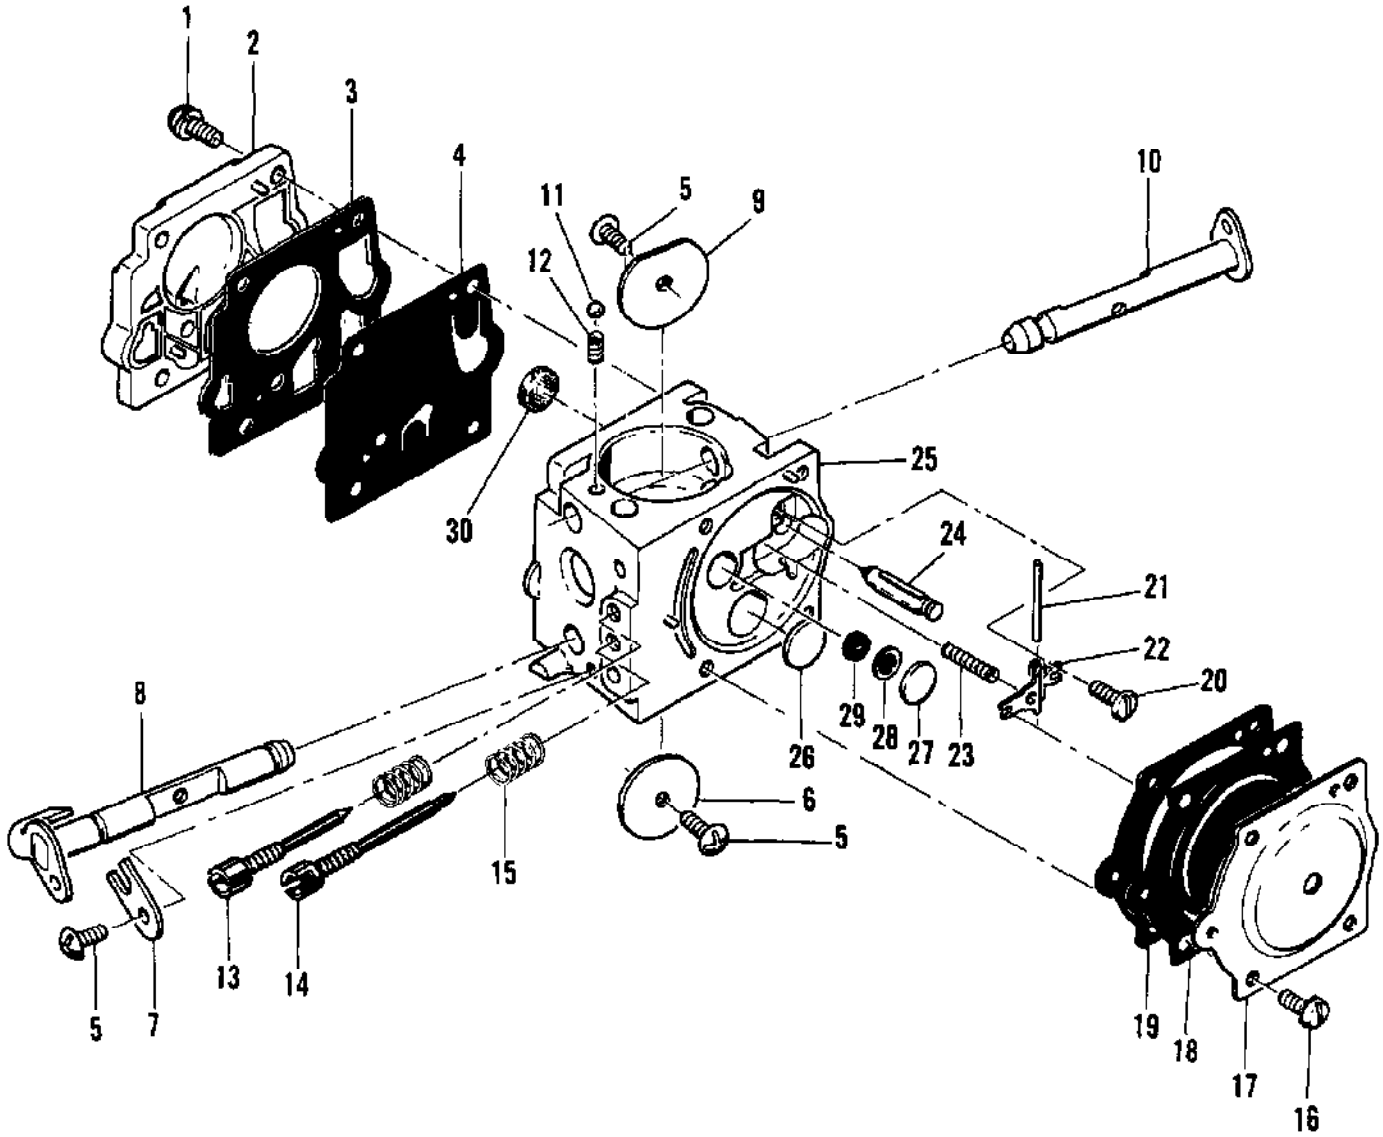

Ref #	Part Number	Qty	Description
	67379	1	Carburetor Assy (McCulloch SDC-2)
1	67501	4	Screw - Pump cover
2	83760	1	Cover - Pump
3	67495	1	Gasket - Cover
4	83114	1	Diaphragm - Fuel pump
5	47690	3	Screw - Plate
6	67487	1	Plate - Throttle
7	67489	1	Clip - Shaft
8	67486	1	Shaft Assy - Throttle
9	67490	1	Plate - Choke
10	67488	1	Shaft Assy - Choke
11	100302	1	Ball - Choke friction
12	67504	1	Spring - Choke
13	67506	1	Needle - High speed
14	67505	1	Needle - Idle
15	67502	2	Spring - Needle
16	70798	4	Screw - Diaphragm cover
17	83761	1	Cover - Diaphragm
18	67499	1	Diaphragm - Metering
19	67496	1	Gasket - Diaphragm
20	67500	1	Screw - Lever pin
21	67508	1	Pin - Lever
22	67509	1	Lever - Metering
23	67503	1	Spring - Lever
24	67491	1	Valve - Needle
25	67483	1	Body Assy - Carburetor
26	71690	1	Plug - 3/8
27	69506	1	Plug - 5/16
28	69203	1	Seat Assy
29	69204	1	Valve
30	67507	1	Screen - Fuel
	67482		Gasket Set
	67481		Repair Kit