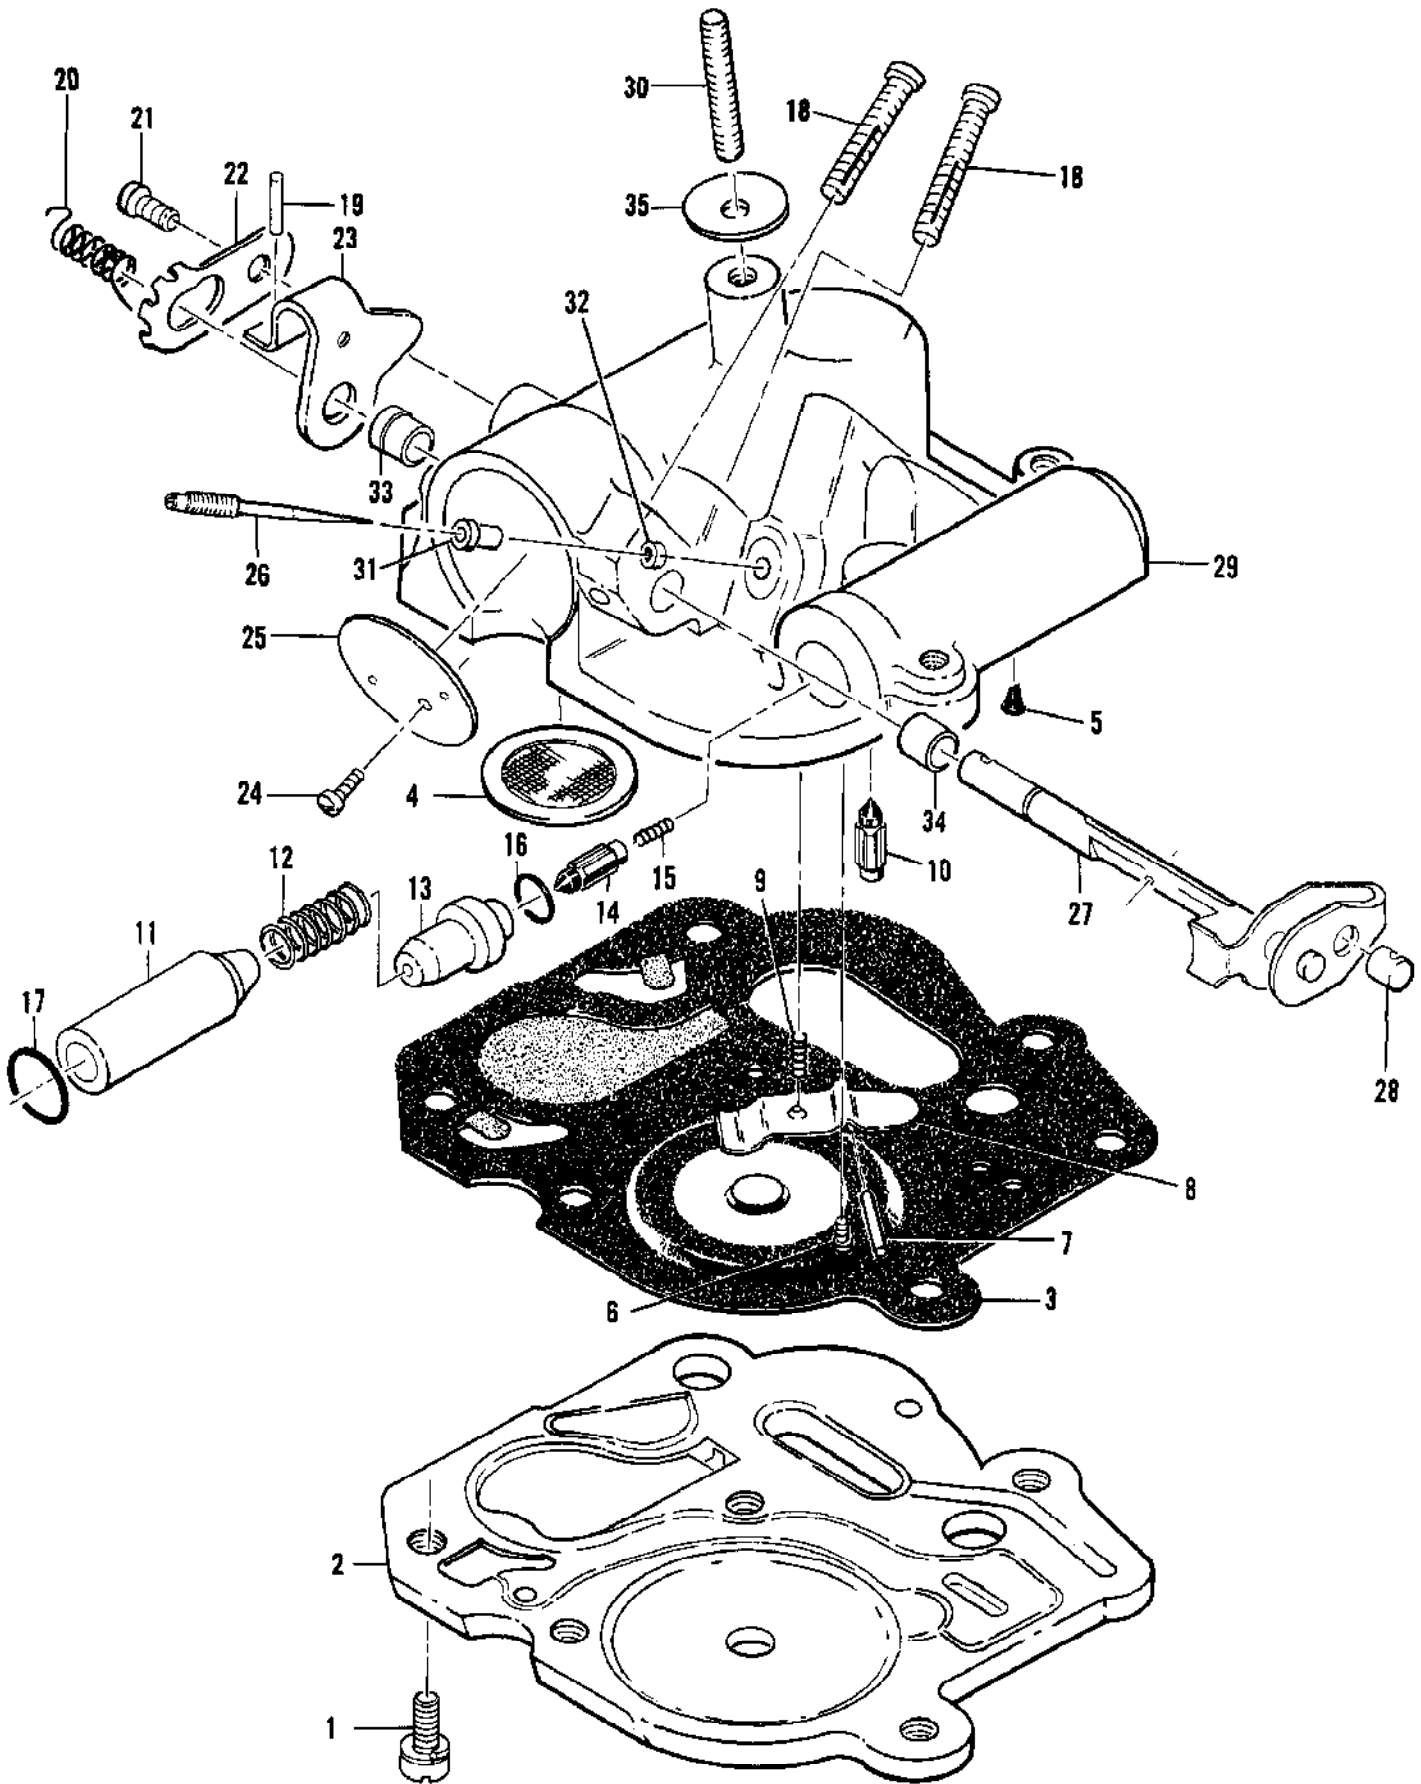

No  
Diagram  
Available  
  
Parts List  
Only

Ref #	Part Number	Qty	Description
	83434		Manual - Owner's
	62827		Wrench - Screwdriver
	63746		Scrench
	63341A		Kit - Spike
	65325		Baffle - Spark arrester
	69058		Kit - Wrap-around frame
	65712		Guide - Timing
	63432		Spark Plug - AC CS 42T
	65778		Spark Plug - AC CS 41T
	69210		Piston Assy - 0.020 in. oversize
	62813		Ring Set - Piston 0.020 in. oversize
	103512	2	Bearing - Needle
	69211		Piston Assy - 0.030 in. oversize
	62812		Ring Set - Piston 0.030 in. oversize
	103512	2	Bearing - Needle

Ref #	Part Number	Qty	Description
	66503	1	Carburetor Assy (McCulloch Double Needle)
1	110397	5	Screw - Pan hd 8-32 x 7/16 (SEMS)
2	65597	1	Plate - Carburetor base
3	67357	1	Diaphragm Assy - Pump
4	66796	1	Seal - Capillary
5	63041	1	Valve - Primer
6	63041	1	Valve - Primer
7	106136	1	Ring
8	65868	1	Set - Ball and seat
9	66153	1	Seat
10	61151	1	Ball
11	104728	1	Screw - Bind hd 6-32 x 1/4
12	110337	1	Pin - Inlet lever
13	62310	1	Lever - Inlet
14	62923A	1	Spring - Inlet lever
15	63038	1	Valve - Inlet needle
16	65677	1	Retainer - Primer plug
17	65617	1	Plug - Primer
18	105617	1	"O" Ring
19	101289	1	Ring - Retaining
20	65859	1	Spring - Plunger
21	66552	1	Plunger - Primer
22	59796	2	"O" Ring
	66551	1	"O" Ring
23	67116	1	Seal - "V" Packing
24	110483	1	Screw - Adjusting
25	65445	1	Needle - Main fuel
26	104001	1	"O" Ring
27	104814	1	Screw - Pan hd 4-40 x 1/4 (SEMS)
28	62290A	1	Plate - Throttle
29	104814	1	Screw - Pan hd 4-40 x 1/4 (SEMS)
30	65430	1	Lever - Throttle
31	65431	1	Needle - Metering
32	62975	1	Swivel - Needle
33	65428	1	Shaft Assy - Carburetor
34	66504	1	Body Assy - Carburetor
35	65432	1	Orifice - Air
36	66569	1	Orifice - Fuel
37	59796	1	"O" Ring
38	65724	1	Stud - Carburetor
39	62368	2	Bushing
40	67062	1	Seal - Air cleaner stud