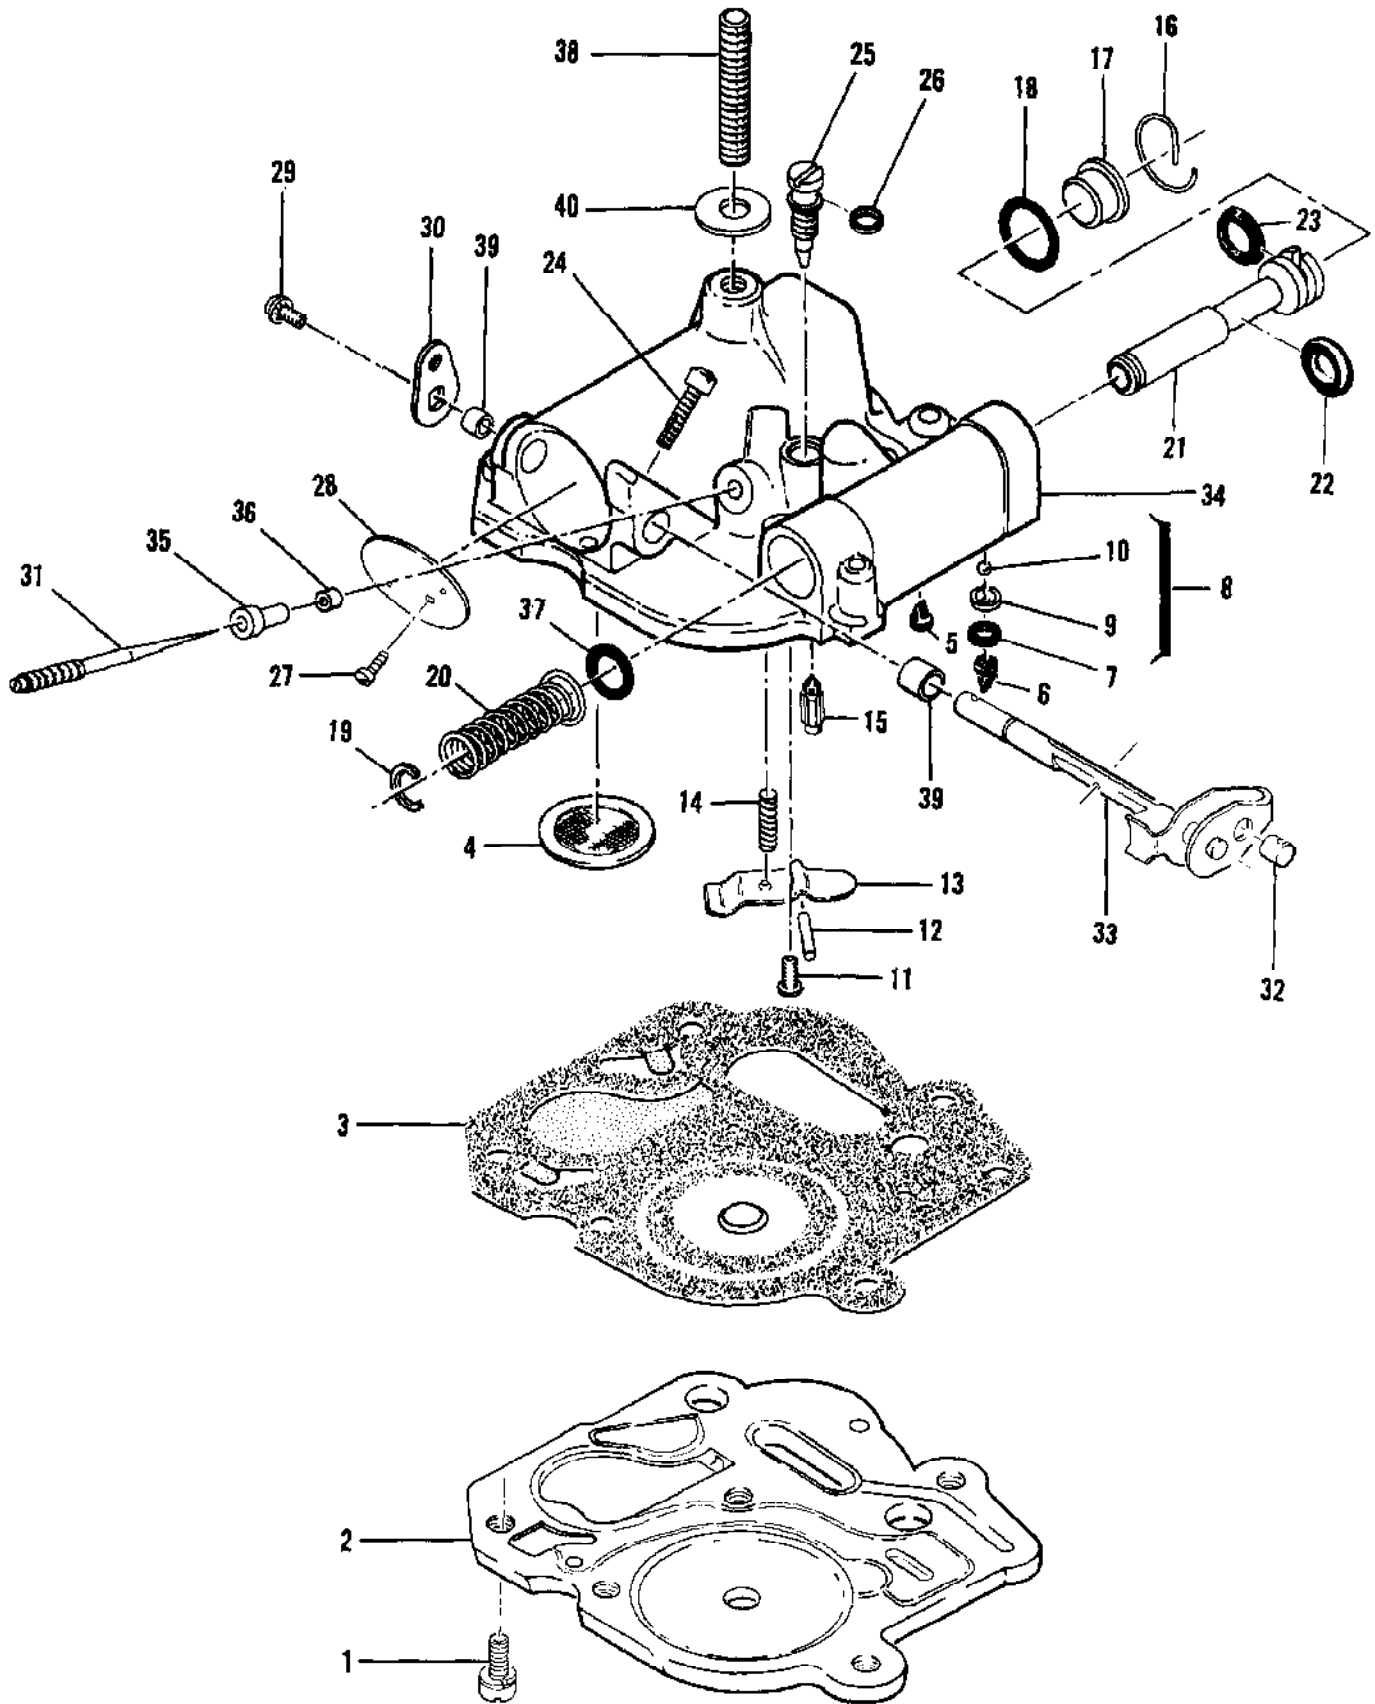

Ref #	Part Number	Qty	Description
	66503	1	Carburetor Assy (McCulloch Double Needle)
1	110397	5	Screw - Pan hd 8-32 x 7/16 (SEMS)
2	65597	1	Plate - Carburetor base
3	67357	1	Diaphragm Assy - Pump
4	66796	1	Seal - Capillary
5	63041	1	Valve - Primer
6	63041	1	Valve - Primer
7	106136	1	Ring
8	65868	1	Set - Ball and seat
9	66153	1	Seat
10	61151	1	Ball
11	104728	1	Screw - Bind hd 6-32 x 1/4
12	110337	1	Pin - Inlet lever
13	62310	1	Lever - Inlet
14	62923A	1	Spring - Inlet lever
15	63038	1	Valve - Inlet needle
16	65677	1	Retainer - Primer plug
17	65617	1	Plug - Primer
18	105617	1	"O" Ring
19	101289	1	Ring - Retaining
20	65859	1	Spring - Plunger
21	66552	1	Plunger - Primer
22	59796	2	"O" Ring
	66551	1	"O" Ring
23	67116	1	Seal - "V" Packing
24	110483	1	Screw - Adjusting
25	65445	1	Needle - Main fuel
26	104001	1	"O" Ring
27	104814	1	Screw - Pan hd 4-40 x 1/4 (SEMS)
28	62290A	1	Plate - Throttle
29	104814	1	Screw - Pan hd 4-40 x 1/4 (SEMS)
30	65430	1	Lever - Throttle
31	65431	1	Needle - Metering
32	62975	1	Swivel - Needle
33	65428	1	Shaft Assy - Carburetor
34	66504	1	Body Assy - Carburetor
35	65432	1	Orifice - Air
36	66569	1	Orifice - Fuel
37	59796	1	"O" Ring
38	65724	1	Stud - Carburetor
39	62368	2	Bushing
40	67062	1	Seal - Air cleaner stud