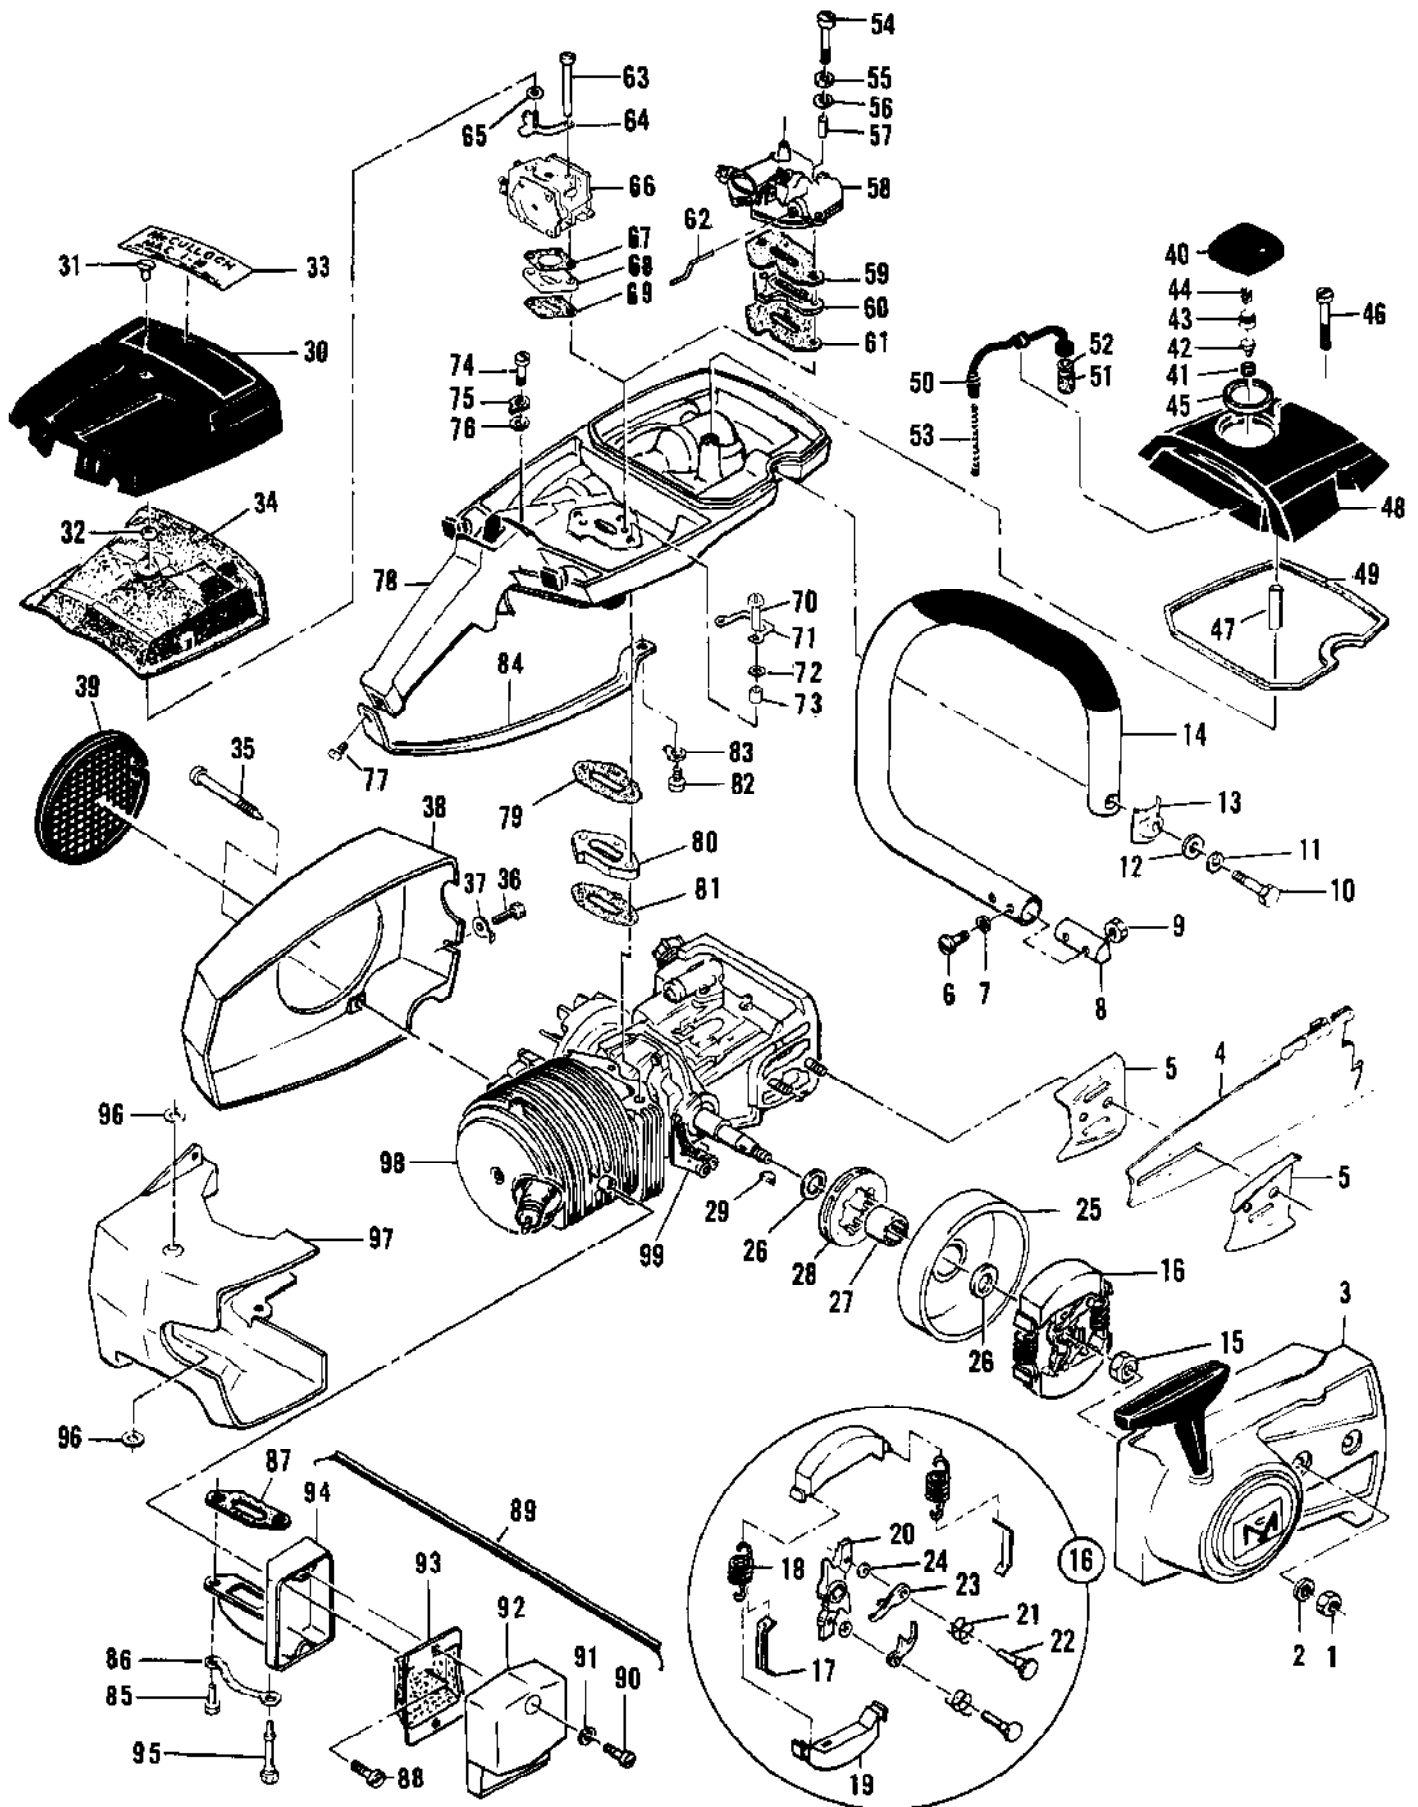

Ref #	Part Number	Qty	Description
1	110454	2	Nut - Hex 5/16-24
2	100440	2	Washer - 5/16
3			Clutch Guard and Starter Assy See "Clutch Guard and Starter Assembly" illustration and parts list;
4			Bar and Chain Assy
5	64330	1	Set - Bar plates (Accessory Item)
6	102761	2	Screw - Hex hd 10-24 x 7/8
7	100352	2	Washer - #10
8	61678	1	Plug - Nut retainer
9	101326	2	Nut - Hex 10-24
10	101977	1	Screw - Fil hd 1/4-20 x 3/4
	105187	1	Screw - Skt hd 1/4-20 x 1-1/8
	102130	1	Screw - Hex hd 1/4-20 x 1-1/2
11	105043	1	Lockwasher - 1/4
	100153	1	Lockwasher - 1/4
12	100004	1	Washer - 1/4
13	63484	1	Clamp
14	67372	1	Kit - Frame and grip
	69054	1	Frame and Grip Assy
15	110350	1	Nut - Flexloc 5/16-24
	103746	1	Nut - Flexloc 3/8-24
16	67148	1	Clutch Assy
17	64583	2	Retainer
18	66384	2	Spring - Clutch
19	67233	2	Shoe - Clutch
20	67149	1	Rotor Assy
21	68837	2	Spring - Pawl
22	67112	2	Rivet
23	64857	2	Pawl
24	65473	2	Washer - Special
25	65370	1	Kit - Sprocket and drum assy
26	61692	2	Shim
	64031	2	Shim
25	67644	1	Drum and Bearing Assy
27	104519	1	Bearing
	110330	1	Bearing
28	67646	1	Sprocket
29	103879	1	Key - Woodruff
30	62117	1	Cover Assy - Air cleaner
	65866	1	Cover Assy - Air cleaner
	65750	1	Cover Assy - Air cleaner
	66597	1	Cover Assy - Air cleaner
31	62434	1	Nut - Cover
	65813	1	Nut - Cover
	65720	1	Nut - Cover
	66290	1	Nut - Cover
32	66665		Spacer - Nut
33	65456		Nameplate
	67417		Nameplate
	67425	1	Nameplate
	67433		Nameplate
34	62077	1	Filter - Air
	66774		Filter - Air
	68521		Filter - Air
	68520		Filter - Air