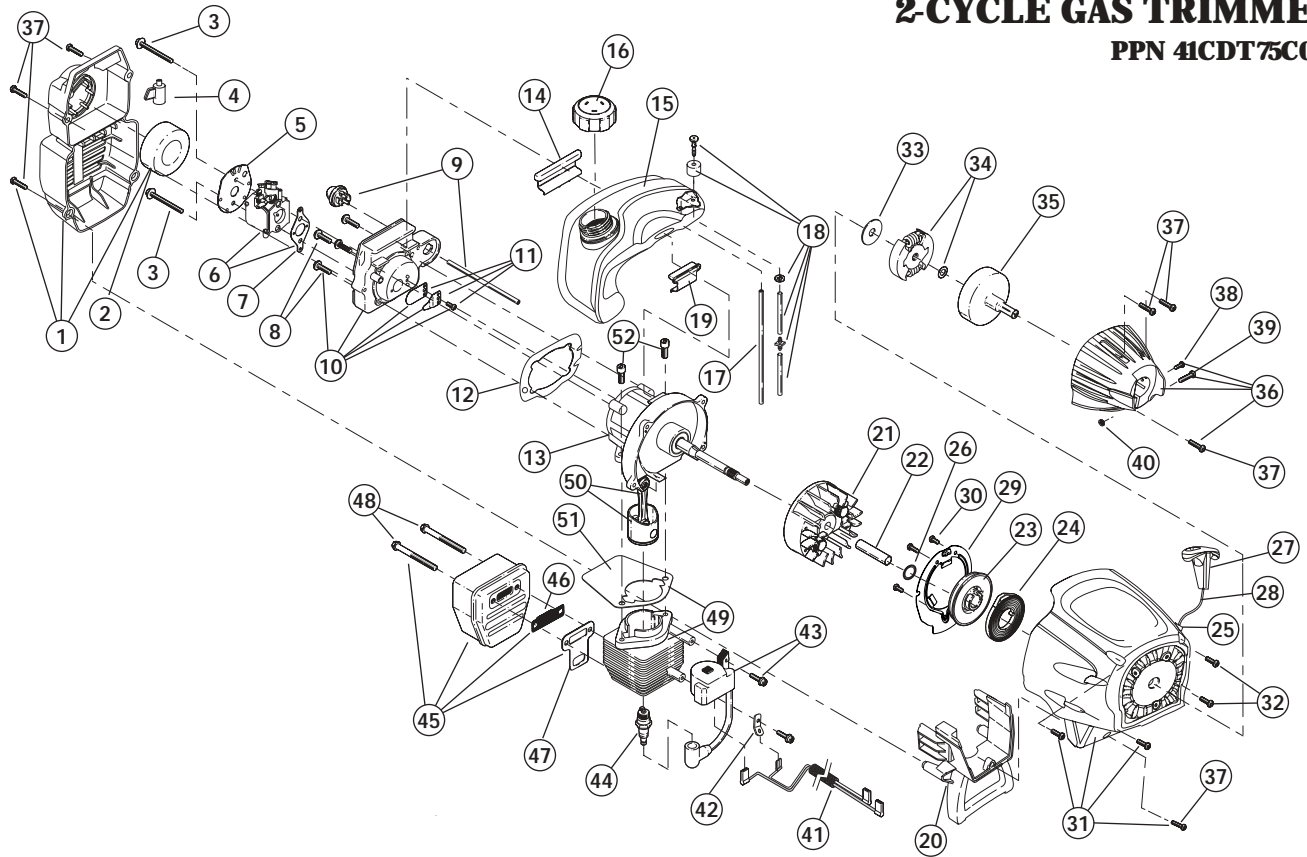

ENGINE PARTS - MODEL TB75SS 2-CYCLE GAS TRIMMER

PPN 41CDT75C063

Item	Part No.	Description	Item	Part No.	Description
1	753-1192	Air Cleaner/Muffler Cover Assembly (includes 2 & 37)	31	753-1203	Starter Housing Assembly (includes 23-30, 32 & 38)
2	791-180350B	Air Cleaner Filter	32	791-181862	Housing Screw
3	791-180351	Carburetor Mounting Screw Assembly	33	791-182368	Clutch Washer
4	753-1193	Choke Extension	34	791-182369	Clutch Rotor Assembly
5	753-1194	Choke Plate	35	791-153592	Clutch Drum Assembly
6	753-04338	Carburetor Assembly (includes 7 & 18)	36	753-1204	Clutch Cover Assembly (includes 37-40)
7	791-610675	Carburetor Gasket	37	791-181345	Cover Screw
8	791-181860	Carb Mount Screw	38	791-182519	Anti-Rotation Screw
9	791-181801	Primer and Hose Assembly	39	753-04003	Clamping Screw
10	753-1196	Carb Mount Assembly (includes 8 & 11)	40	791-180217	Clamping Nut
11	791-684451	Reed Assembly	41	791-182798	Wire Leads and Sleeve
12	753-1208	Carburetor Mount Gasket	42	791-611063	Ground Tab
13	753-04332	Crank Case Service Assembly (includes 8)	43	753-04336	Module Assembly
14	791-612134	Rear Mounting Pad	44	791-610311B	Spark Plug
15	753-04307	Fuel Tank Assembly (includes 16-18)	45	791-182066	Muffler Assembly (includes 46-48)
16	791-182612	Fuel Cap Assembly	46	791-182747	Spark Arrestor Screen
17	791-181168	Fuel Return Line	47	753-04159	Exhaust Gasket
18	753-04233	Fuel Line Assembly	48	791-147575	Muffler Mounting Bolt Assembly
19	791-145308	Front Mounting Pad	49	753-04323	Cylinder Assembly (includes 51 & 52)
20	791-182064	Shroud Extension and Stand	50	753-1207	Piston and Rod Assembly
21	791-182736	Flywheel Assembly	51	753-1197	Cylinder Gasket
22	791-181065	Spacer	52	791-182723	Cylinder Bolt
23	753-1199	Recoil Pulley	*	791-180090	O.E.M. Carburetor Repair Kit
24	753-04286	Recoil Spring	*	791-180091	Gasket Diaphragm Repair Kit
25	753-1200	Rope Guide	*	753-1209	Piston Ring Set
26	791-181247	Pulley Retainer	*	753-04334	Short Block Assembly (includes 8, 12, 13, 44, 47-52)
27	791-181079	Pull Handle	*	791-181599	Clutch Springs (Qty. 2)
28	791-613103	Rope			
29	753-1201	Pressure Plate Assembly (includes 30)			
30	753-1202	Plate Screw	*		Items Not Shown