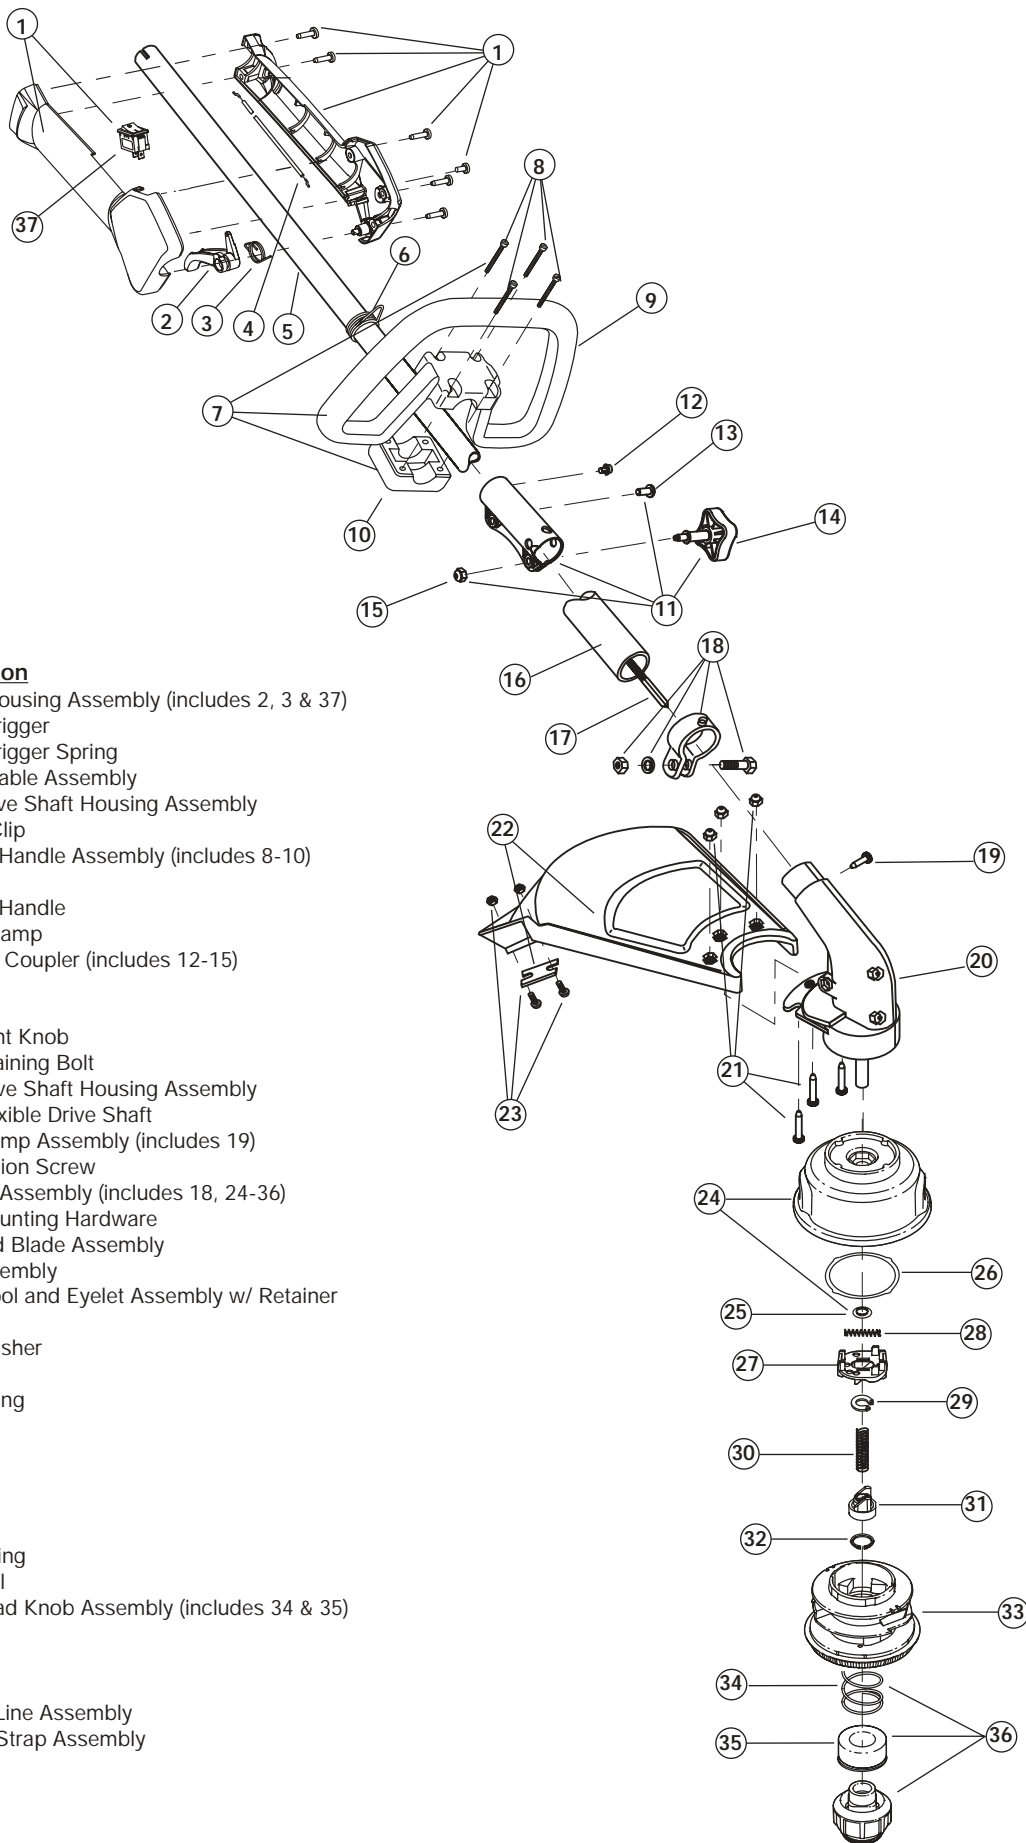

BOOM AND TRIMMER PARTS - MODEL TB75SS

2-CYCLE GAS TRIMMER

PPN 41CDT75C063

Item	Part No.	Description
1	753-04234	Throttle Housing Assembly (includes 2, 3 & 37)
2	791-00042	Throttle Trigger
3	791-182690	Throttle Trigger Spring
4	791-182877	Throttle Cable Assembly
5	753-04236	Upper Drive Shaft Housing Assembly
6	791-610327	Harness Clip
7	791-180869	Deluxe D-Handle Assembly (includes 8-10)
8	791-181070	Screw
9	791-182167	Deluxe D-Handle
10	791-182168	Bottom Clamp
11	753-1190	EZ-Link™ Coupler (includes 12-15)
12	791-182057	Screw
13	791-181617	Bolt
14	791-181981	Adjustment Knob
15	791-181886	Knob Retaining Bolt
16	753-1212	Lower Drive Shaft Housing Assembly
17	791-181166	Lower Flexible Drive Shaft
18	791-153597	Lower Clamp Assembly (includes 19)
19	791-145569	Anti-Rotation Screw
20	753-04309	Gear Box Assembly (includes 18, 24-36)
21	791-180547	Shield Mounting Hardware
22	753-1213	Shield and Blade Assembly
23	791-181823	Blade Assembly
24	791-181457	Outer Spool and Eyelet Assembly w/ Retainer
25	791-181458	Retainer
26	791-181561	Thrust Washer
27	753-04257	Slider
28	791-181459	Small Spring
29	791-181532	E-Clip
30	791-181531	Spring
31	791-181462	Plunger
32	791-181463	C-Clip
33	791-181464	Inner Reel
34	791-181465	Large Spring
35	791-181467	Foam Seal
36	791-181468	Bump Head Knob Assembly (includes 34 & 35)
37	791-182405	Switch