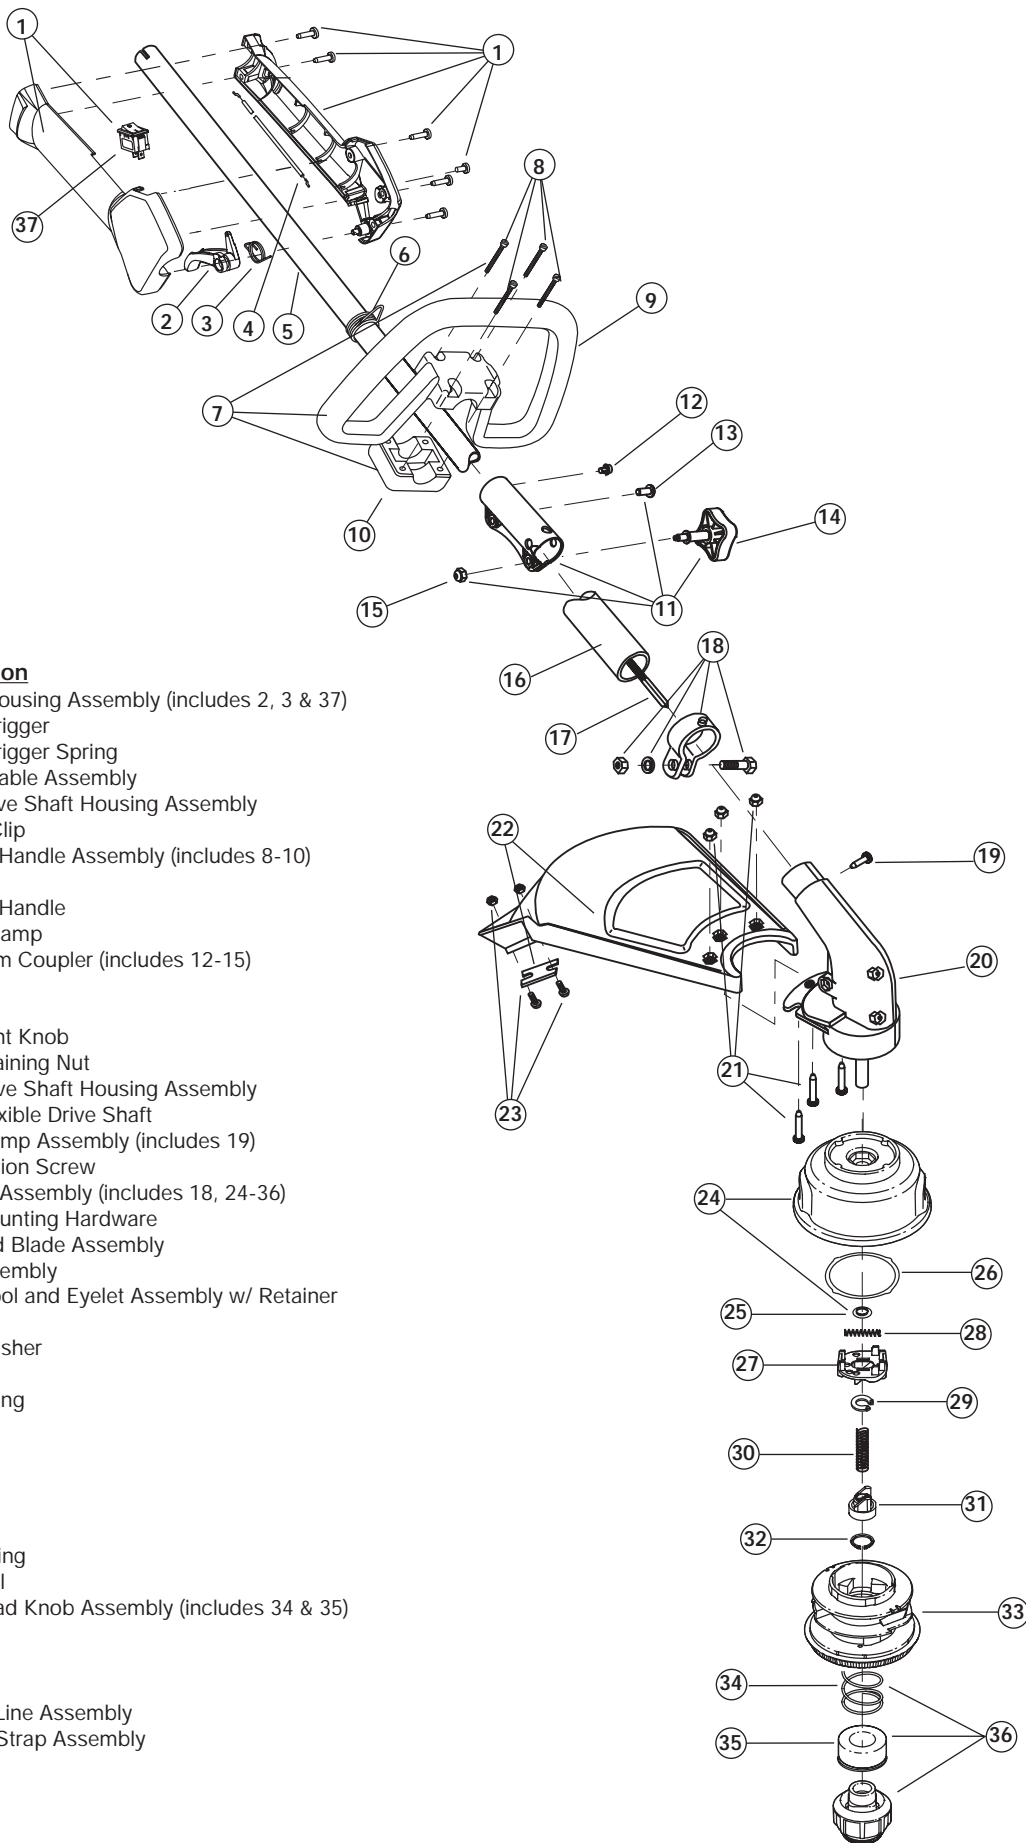

BOOM AND TRIMMER PARTS - MODEL TB75SS

2-CYCLE GAS TRIMMER

PPN 41DDT75C063

Item	Part No.	Description
1	753-04234	Throttle Housing Assembly (includes 2, 3 & 37)
2	753-04119	Throttle Trigger
3	791-182690	Throttle Trigger Spring
4	753-04405	Throttle Cable Assembly
5	753-04236	Upper Drive Shaft Housing Assembly
6	791-610327	Harness Clip
7	791-180869	Deluxe D-Handle Assembly (includes 8-10)
8	791-181070	Screw
9	791-182167	Deluxe D-Handle
10	791-182168	Bottom Clamp
11	753-1190	Split-Boom Coupler (includes 12-15)
12	791-182057	Screw
13	791-181617	Bolt
14	791-181981	Adjustment Knob
15	791-181886	Knob Retaining Nut
16	753-1212	Lower Drive Shaft Housing Assembly
17	791-181166	Lower Flexible Drive Shaft
18	791-153597	Lower Clamp Assembly (includes 19)
19	791-145569	Anti-Rotation Screw
20	753-04309	Gear Box Assembly (includes 18, 24-36)
21	791-180547	Shield Mounting Hardware
22	753-1213	Shield and Blade Assembly
23	791-181823	Blade Assembly
24	791-181457	Outer Spool and Eyelet Assembly w/ Retainer
25	791-181458	Retainer
26	791-181561	Thrust Washer
27	753-04257	Slider
28	791-181459	Small Spring
29	791-181532	E-Clip
30	791-181531	Spring
31	791-181462	Plunger
32	791-181463	C-Clip
33	791-181464	Inner Reel
34	791-181465	Large Spring
35	791-181467	Foam Seal
36	791-181468	Bump Head Knob Assembly (includes 34 & 35)
37	791-182405	Switch