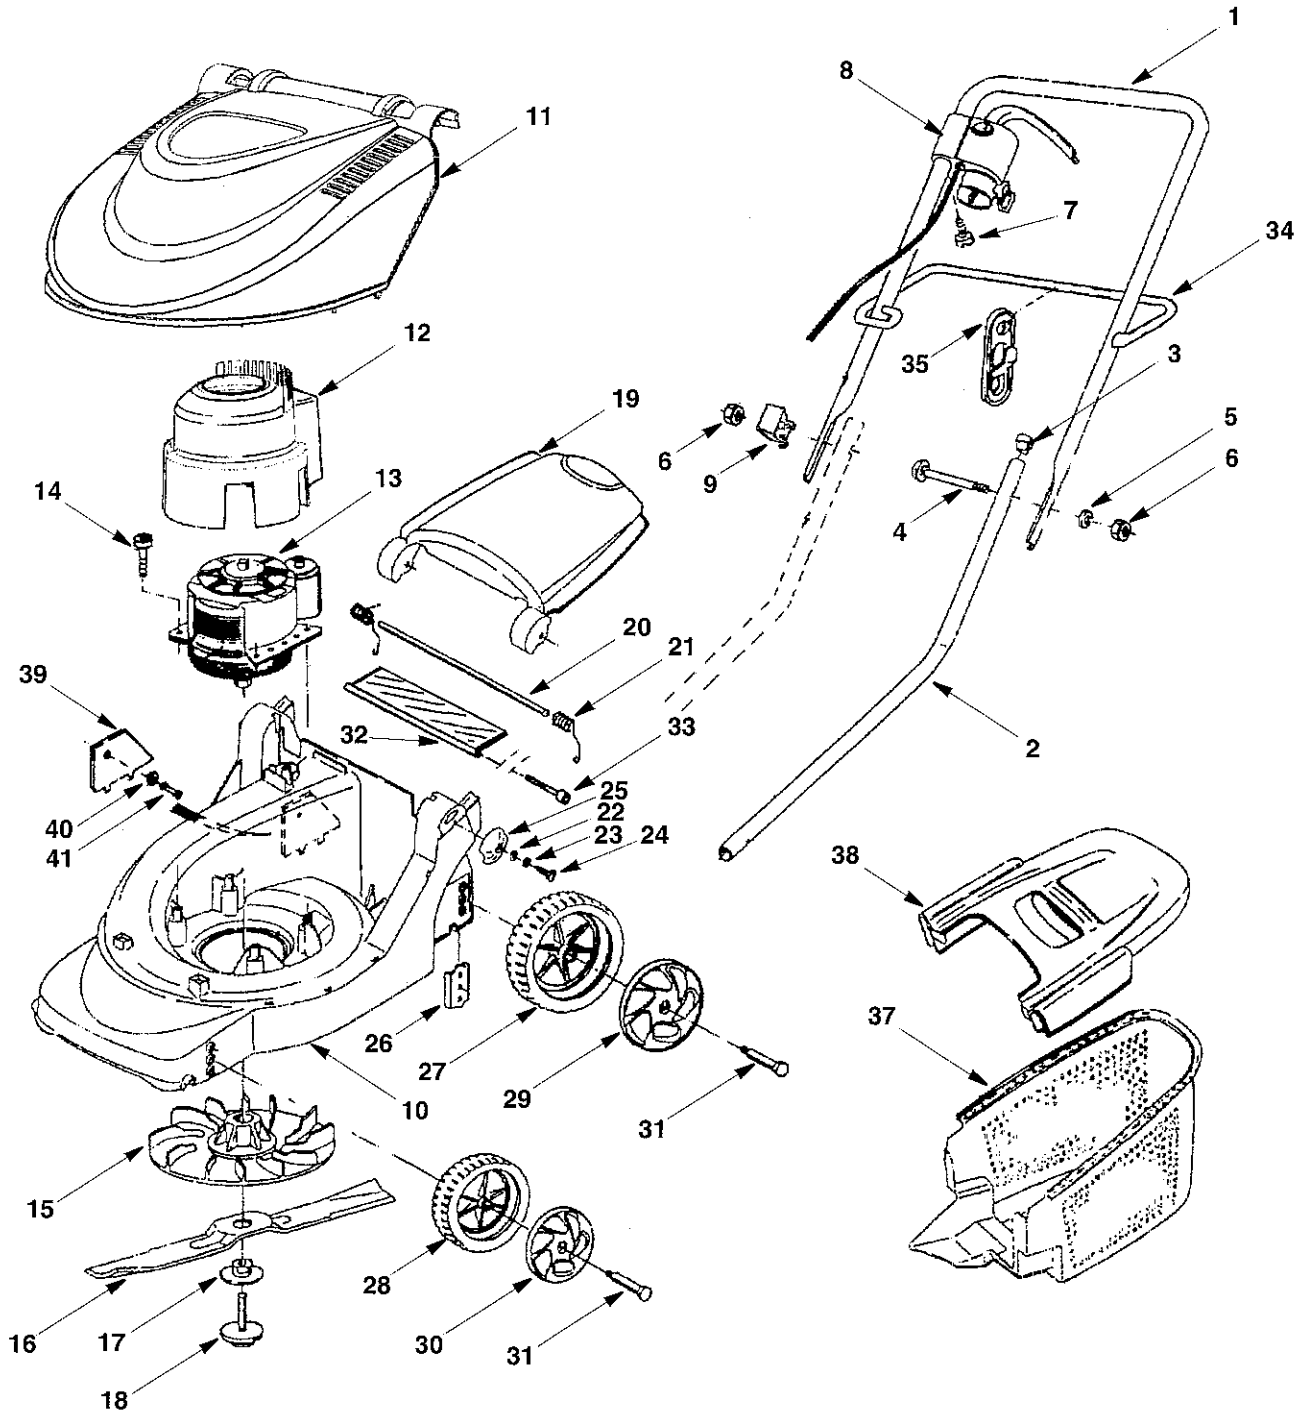

SECTION 10: PARTS LIST

REF. NO.	PART NO.	DESCRIPTION
1	749-1042A	Upper Handle
2	749-1312	Lower Handle
3	720-0369	Handle Plug
4	710-1718	Handle Bolt
5	736-0649	Lock Washer
6	712-0690	Hex Nut
7	710-1757	Screw
8	725-1941	Motor / Blade Control Switch
9	731-2427	Cord Insulator
10	731-2421-0638	Mower Housing (Incl. Ref# 39-41)
11	731-2088A-0637	Electric Motor Cover
12	731-2224	Air Guide Pot
13	724-0310	Electric Motor
14	710-1756	Screw
15	631-0148	Blade Hub Assembly
16	742-0804	Cutting Blade
17	731-1961	Lock Washer
18	624-0077	Blade Bolt
19	731-1971A-0637	Rear Discharge Door
20	747-1072	Rod
21	732-0912	Spring
22	736-0697	Washer
23	736-0698	Lock Washer
24	710-1350	Screw
25	731-1805-0638	Cap
26	782-0609	Holder Plate
27	734-1884-0637	Rear Wheel
28	734-1885-0637	Front Wheel
29	720-0343-0637	Rear Wheel Cap
30	720-0342-0637	Front Wheel Cap
31	738-1031	Axle Bolt
32	731-2402	Rear Trailing Shield
33	710-1758	Screw
34	747-1010	Guide Rod
35	726-0368-0637	Cable Clamp
37	731-1968-0637	Grass Bag
38	731-2426-0637	Grass Bag Cover
39	782-9095-0638	Protection Plate
40	736-0766	Washer
41	728-0286	Rivet