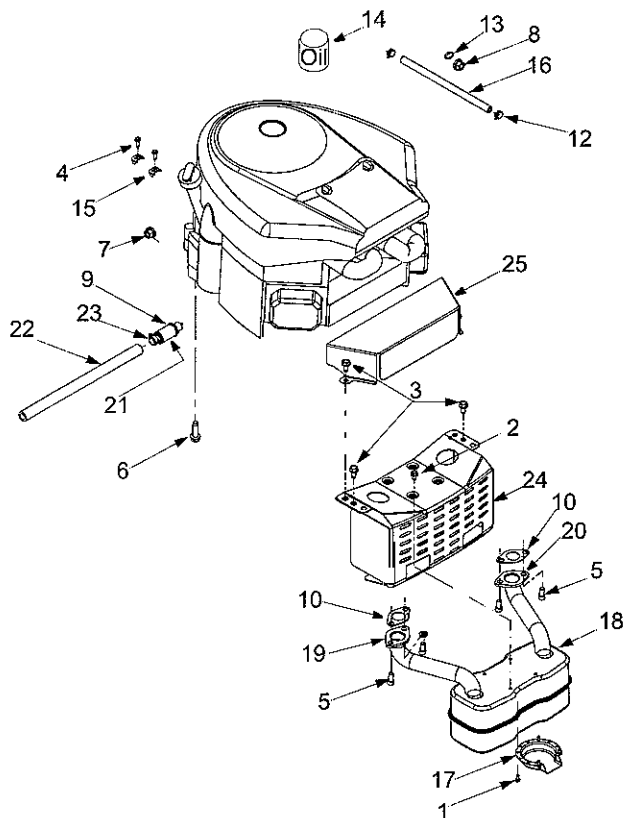

Model T609

Ref. No.	Part No.	Description
1	710-0227	AB Screw 3/8-18 x 0.5
2	710-0599	TT Screw 1/4-20 x 0.5
3	710-0726	AB Screw 5/16-20 x 0.75
4	710-1237	T Screw #10-32 x 0.625
5	710-1314A	Socket Hd. Scr 5/16-18 x 0.75
6	710-1315	TT Screw 3/8-16 x 1.25
7	712-0271	Sems Nut
8	712-3017	Hex Nut
9	721-0331	Pipe Sealant
10	721-0460	Exhaust Gasket
11	725-0157	Cable Tie(not shown)
12	726-0205	Hose Clamp
13	736-0300	Flat Washer
14	737-0169	Oil: SAE 30W
15	751B221535	Clamp: Casing
16	751-0535	Fuel Line Hose
17	751-0564A	Deflector: Muffler
18	751-0616A	Dual Inlet Muffler
19	751-0650A	Exhaust Pipe RH
20	751-0651A	Exhaust Pipe LH
21	751-3140	Oil Drain
22	751-3141	Extension Hose: Oil Drain
23	751-3142	Oil Drain Cap
24	783-0615B	Heat Shield: Muffler
25	783-0625C	Heat Shield: Single