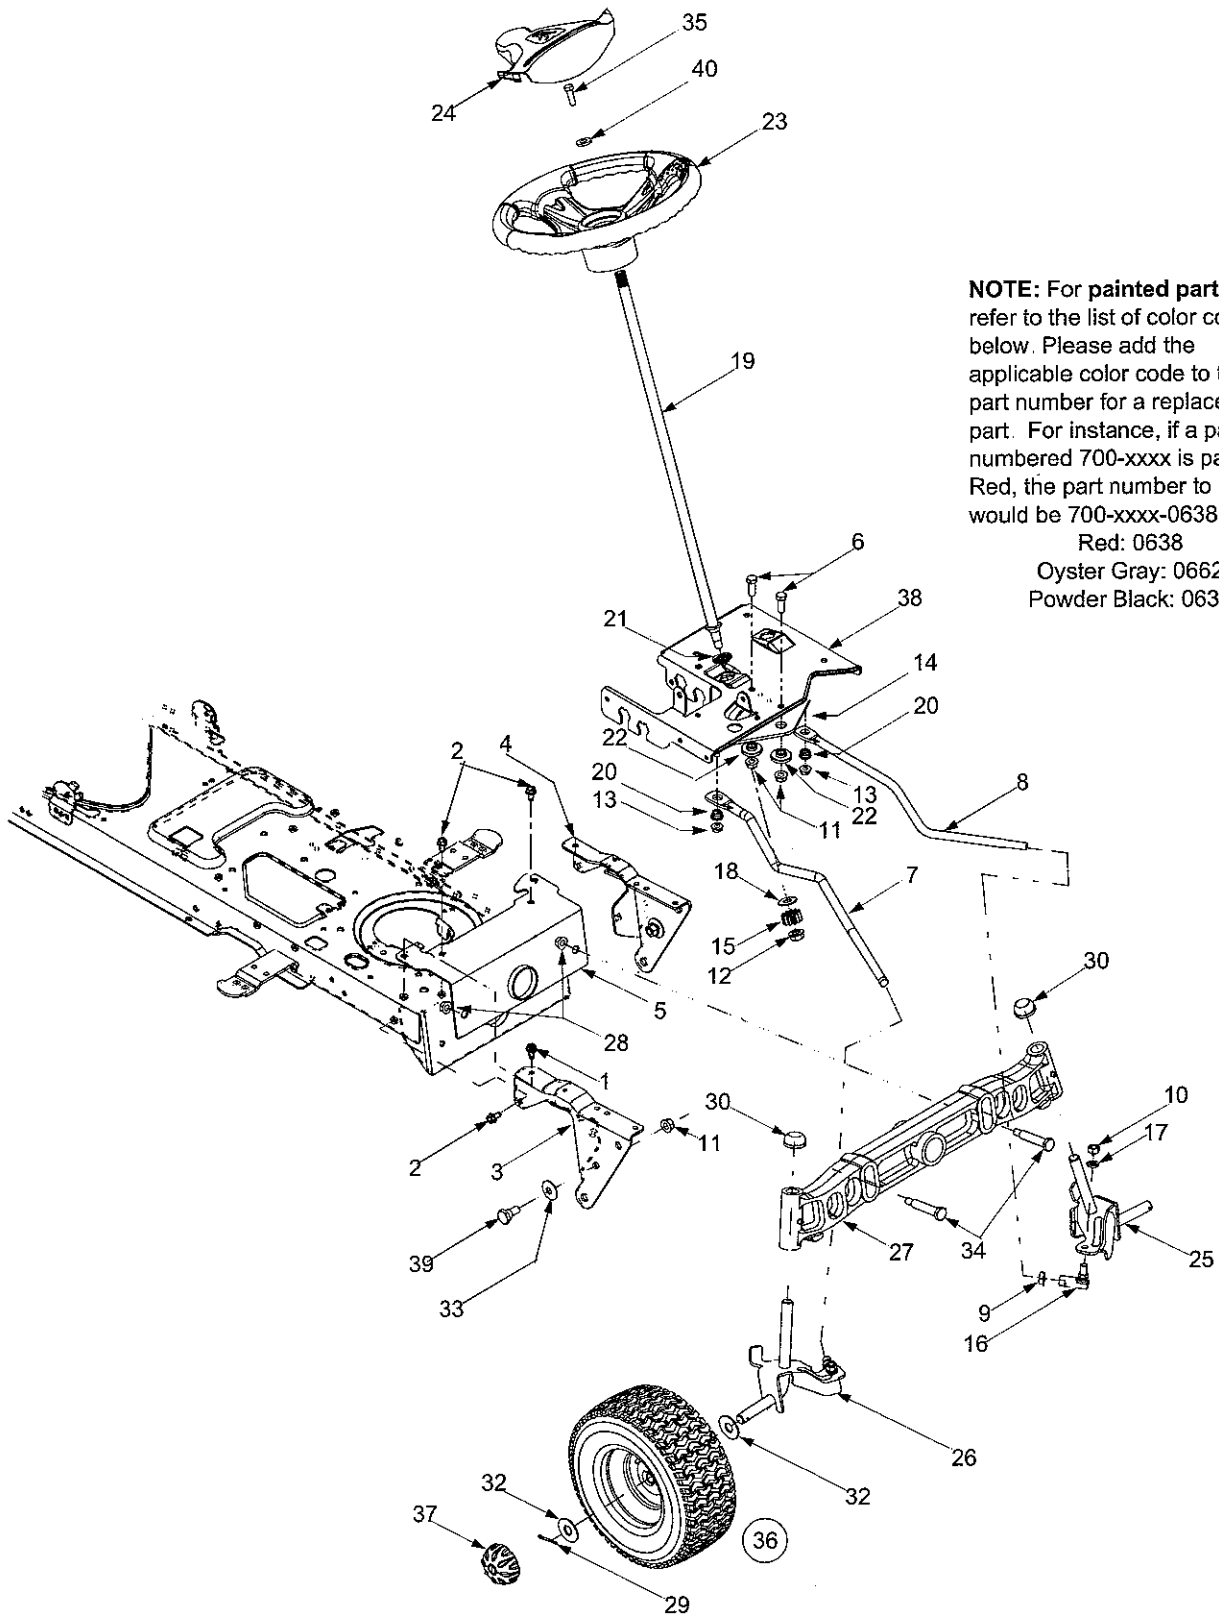

Models J609 & T609

NOTE: For painted parts, refer to the list of color codes below. Please add the applicable color code to the part number for a replacement part. For instance, if a part numbered 700-xxxx is painted Red, the part number to order would be 700-xxxx-0638.

Red: 0638
Oyster Gray: 0662
Powder Black: 0637