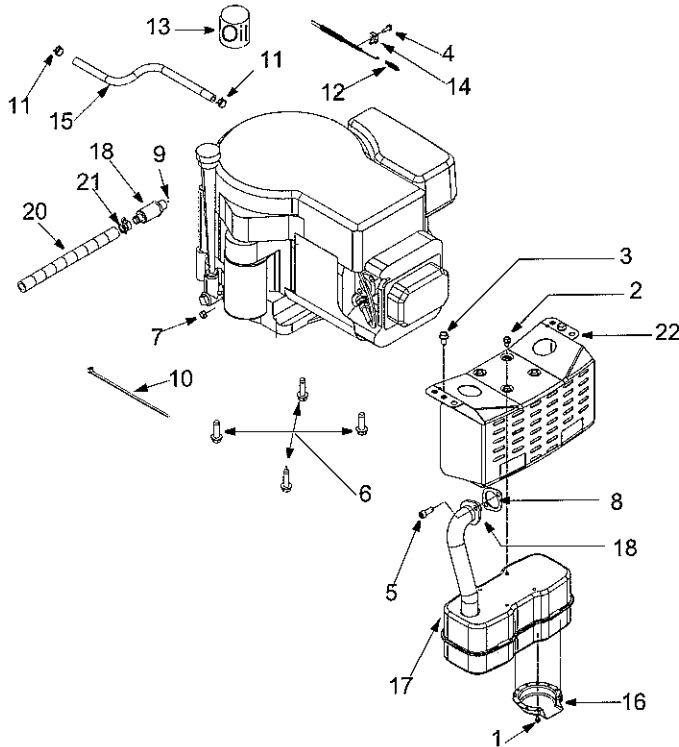

Models J609

Ref. No.	Part No.	Description
1	710-0227	AB Screw #8-18 x 0.5
2	710-0599	TT Screw 1/4-20 x 0.5
3	710-0726	AB Screw 5/16-12 x 0.5
4	710-1237	T screw #10-32 x 0.625
5	710-1314A	Socket Hd Scr 5/16-18 x .750
6	710-1315	TT Screw 3/8-16 x 1.25
7	712-0271	Sems Nut
8	721-0208	Exhaust Gasket
9	721-0331	Sealant: Loctite™
10	725-0157	Cable Tie
11	726-0205	Hose Clamp
12	732-0966	Extension Spring
13	737-0169	SAE 30W Oil
14	751B213146	Throttle Clamp
15	751-0535	Fuel Line Hose
16	751-0564A	Muffler Deflector
17	751-0617A	Muffler
18	751-0619A	Exhaust Pipe
19	751-3140	Oil Drain
20	751-3141	Oil Drain Hose Extension
21	751-3142	Oil Drain Cap
22	783-0615C	Muffler Bracket