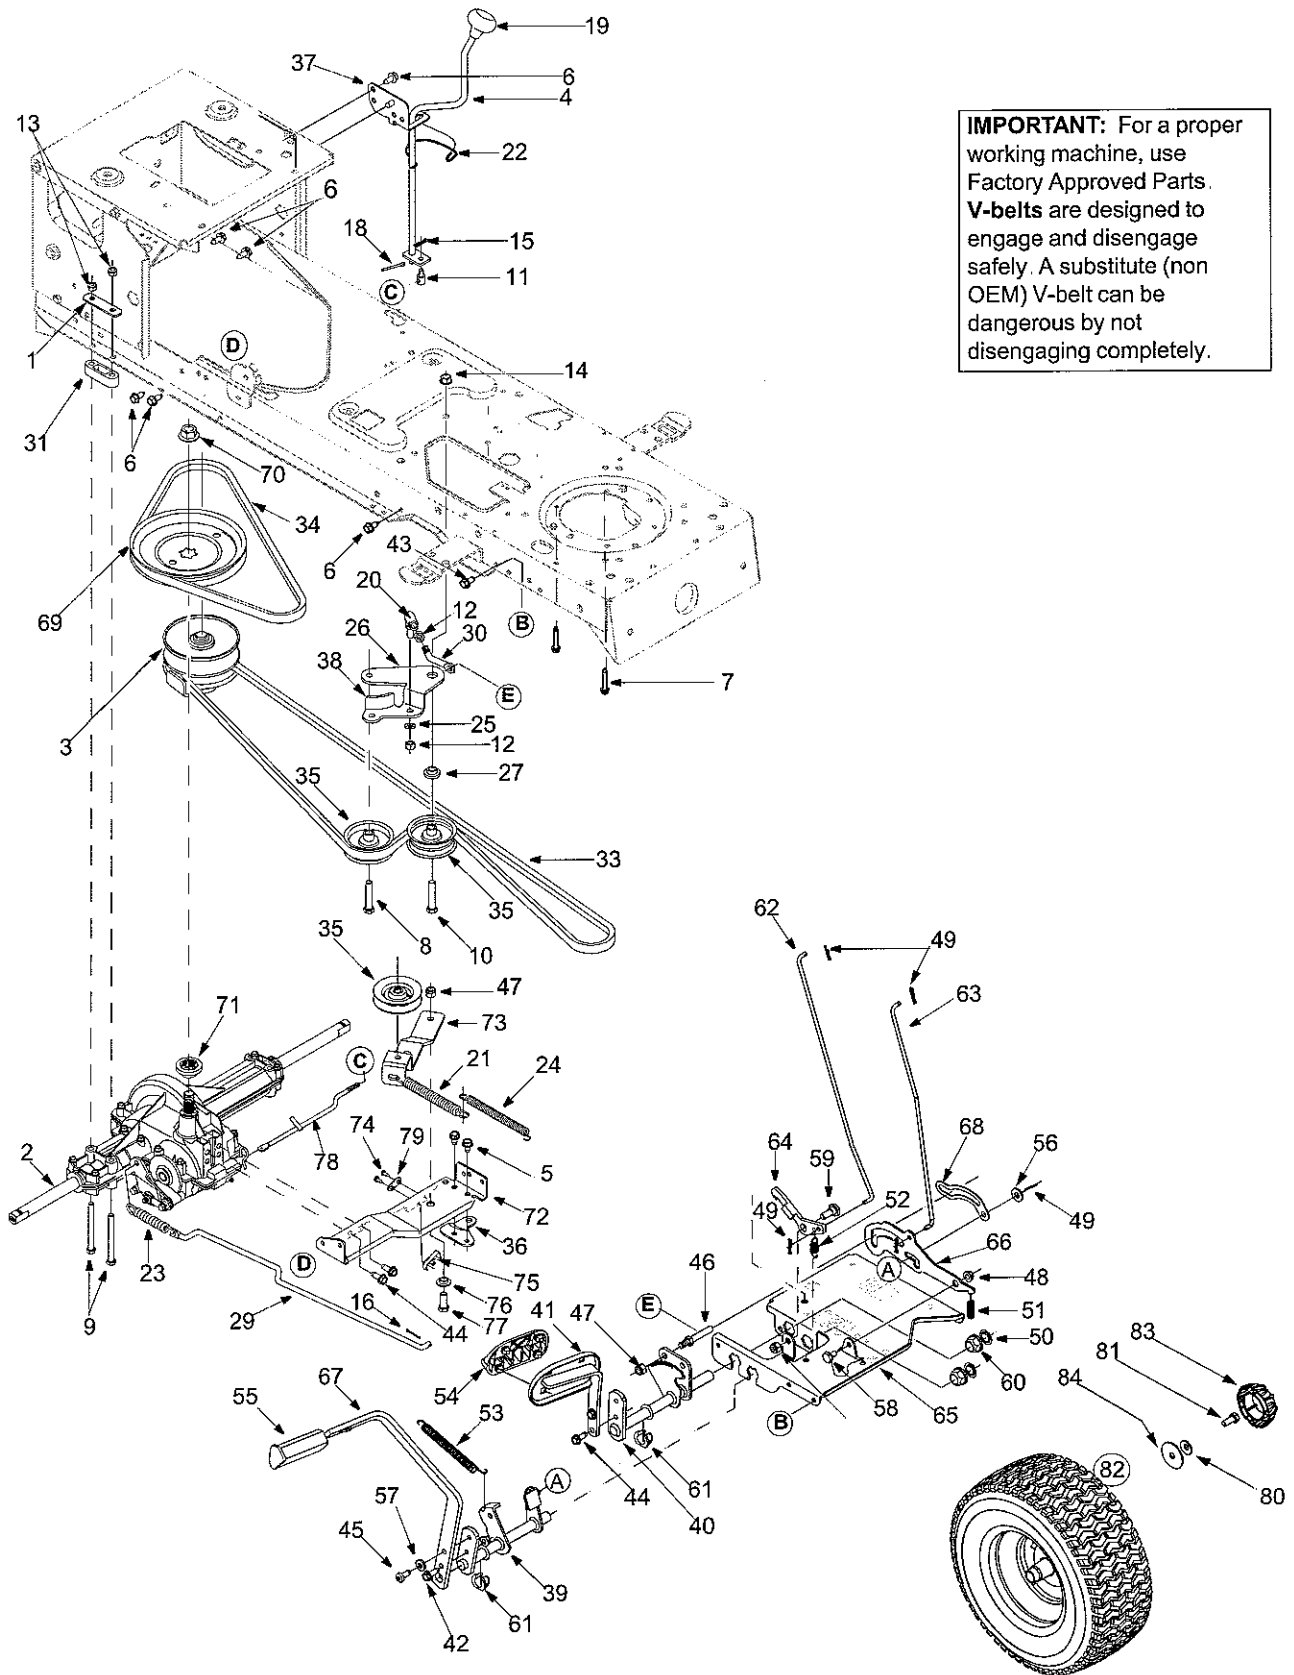

Models J609 & T609

Models J609 & T609

Ref. No.	Part No.	Description	Ref. No.	Part No.	Description
1	17840	Mounting Bracket	45	710-1611B	TT Screw 5/16-18 x 0.75
2	618-04133	Drive Assembly	46	711-04159	Pin
3	618-04147	Variable Spd. Pulley Assembly	47	712-0130	Hex Lock Nut 3/8-16
4	647-04020	Shift Lever Assembly	48	712-3004A	Flange Lock Nut
5	710-0607	TT Screw 5/16-18 x 0.5	49	714-0104	Cotter Pin
6	710-0726	AB Screw 5/16-12 x 0.75	50	726-04028	Push Nut
7	710-0809	TT Screw 1/4-20 x 1.25	51	732-0335	Compression Spring
8	710-1007	TT Sems Screw 3/8-16 x 1.5	52	732-0955	Extension Spring
9	710-1266	Hex Bolt 5/16-18 x 3.5	53	732-0963	Extension Spring
10	710-3144	Hex Bolt 3/8-16 x 2.0	54	735-0662	Control Pad
11	711-0736	Ferrule	55	735-3049	Brake Pad
12	712-0241	Hex Nut 3/8-24	56	736-0262	Flat Washer
13	712-0429	Hex Lock Nut 5/16-18	57	736-3008	Flat Washer
14	712-0431	Flange Lock Nut 3/8-16	58	738-0155	Shoulder Screw
15	714-0104	Hairpin Clip	59	738-0380	Shoulder Screw
16	714-0111	Cotter Pin	60	741-0225	Hex Flange Bearing
17	714-0209	Hairpin Clip	61	741-3065B	Hex Flange Bearing: Split
18	714-0470	Cotter Pin	62	747-04093	Brake Lock Rod
19	720-04028	Shift Knob	63	747-04096	Cruise Control Rod
20	723-3018	Ball Joint	64	748-04039	Cruise Latch
21	732-0384	Extension Spring	65	783-0653F	Steering Support Bracket
22	732-0525	Spring Clip	66	783-0732	Lock-Out Bracket
23	732-0716	Extension Spring	67	783-0773A	Brake Pedal
24	732-0963	Extension Spring	68	783-0780B	Neutral Return Bracket
25	736-0169	Lock Washer 3/8	69	756-04002	Transmission Pulley
26	737-3007	Grease	70	712-0700	Flange Nut 9/16-18
27	738-0372B	Shoulder Spacer	71	718-0758A	Pulley Hub
28	747-04146	Shift Rod	72	683-04055	Transmission Torque Bracket
29	747-04164	Brake Rod	73	683-04130	Idler Bracket
30	747-1127	Idler Adj. Rod	74	710-0227	AB Screw #8-18 x 0.5
31	748-0334	Spacer: Transaxle	75	725-1644	Spring Switch
32	750-0566A	Spacer	76	750-0736	Shoulder Spacer
33	754-0467	V Belt	77	710-0514	Hex Bolt 3/8-16 x 1.0
34	754-0468	V Belt	78	747-04146	Shift Rod
35	756-0981A	Flat Idler Pulley	79	726-0320	Insulator Nut Plate
36	783-04283	Shift Bracket	80	736-0242	Bell Washer
37	783-04360	Shift Bracket	81	710-0627	Hex Cap Screw
38	783-04442	Double Idler Bracket: Center	82	634-0104	Wheel Assembly
39	647-0031C	Brake Control Assembly		634-0070	Rim Assembly
40	647-0032A	Speed Control Assembly		734-0255	Air Valve
41	683-0266	Drive Pedal Assembly		734-1730	Tire
42	710-0650	TT Screw 5/16-18 x 0.875	83	734-2290A	Hub Cap
43	710-0726	AB Screw 5/16-12 x 0.75	84	736-0430	Flat Washer
44	710-1260A	LD Screw 5/16-18 x 0.75