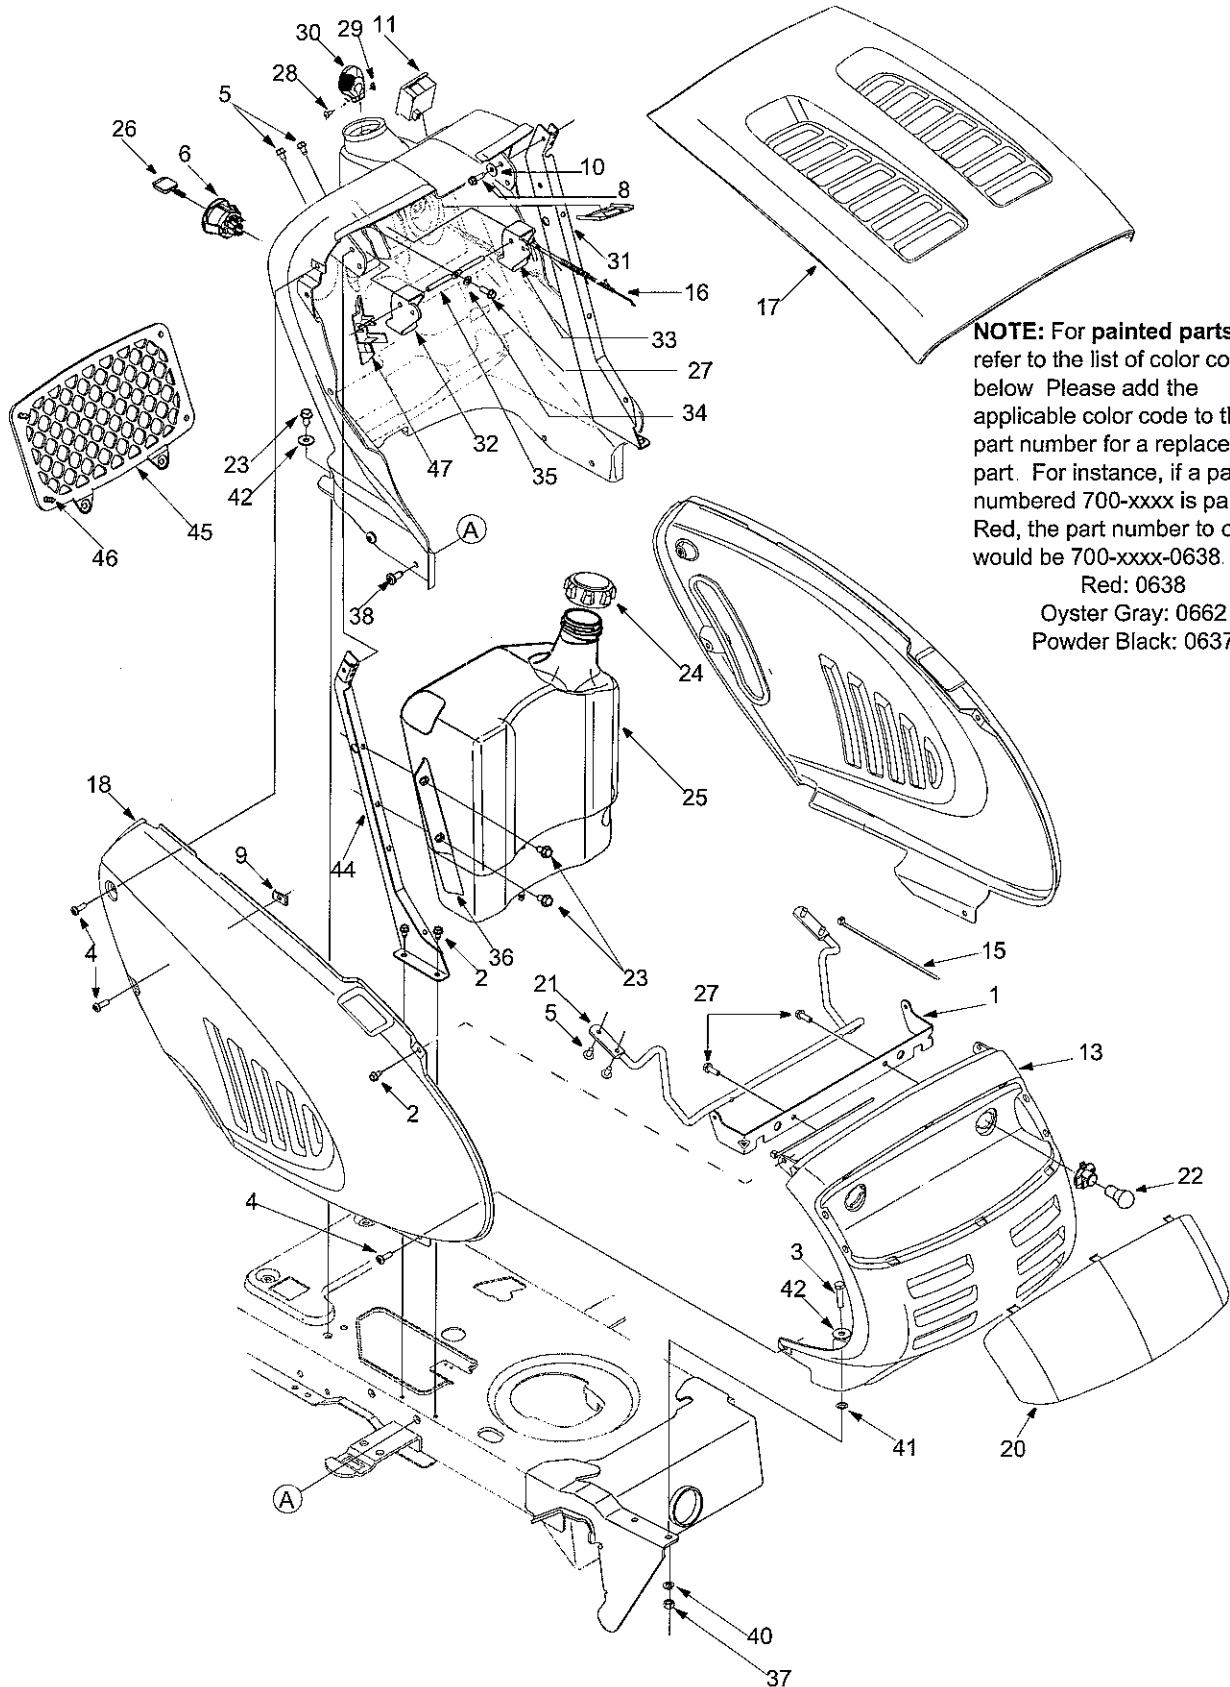

SECTION 10: PARTS LIST FOR MODELS J609 & T609

NOTE: For painted parts, refer to the list of color codes below. Please add the applicable color code to the part number for a replacement part. For instance, if a part numbered 700-xxxx is painted Red, the part number to order would be 700-xxxx-0638.

Red: 0638
Oyster Gray: 0662
Powder Black: 0637