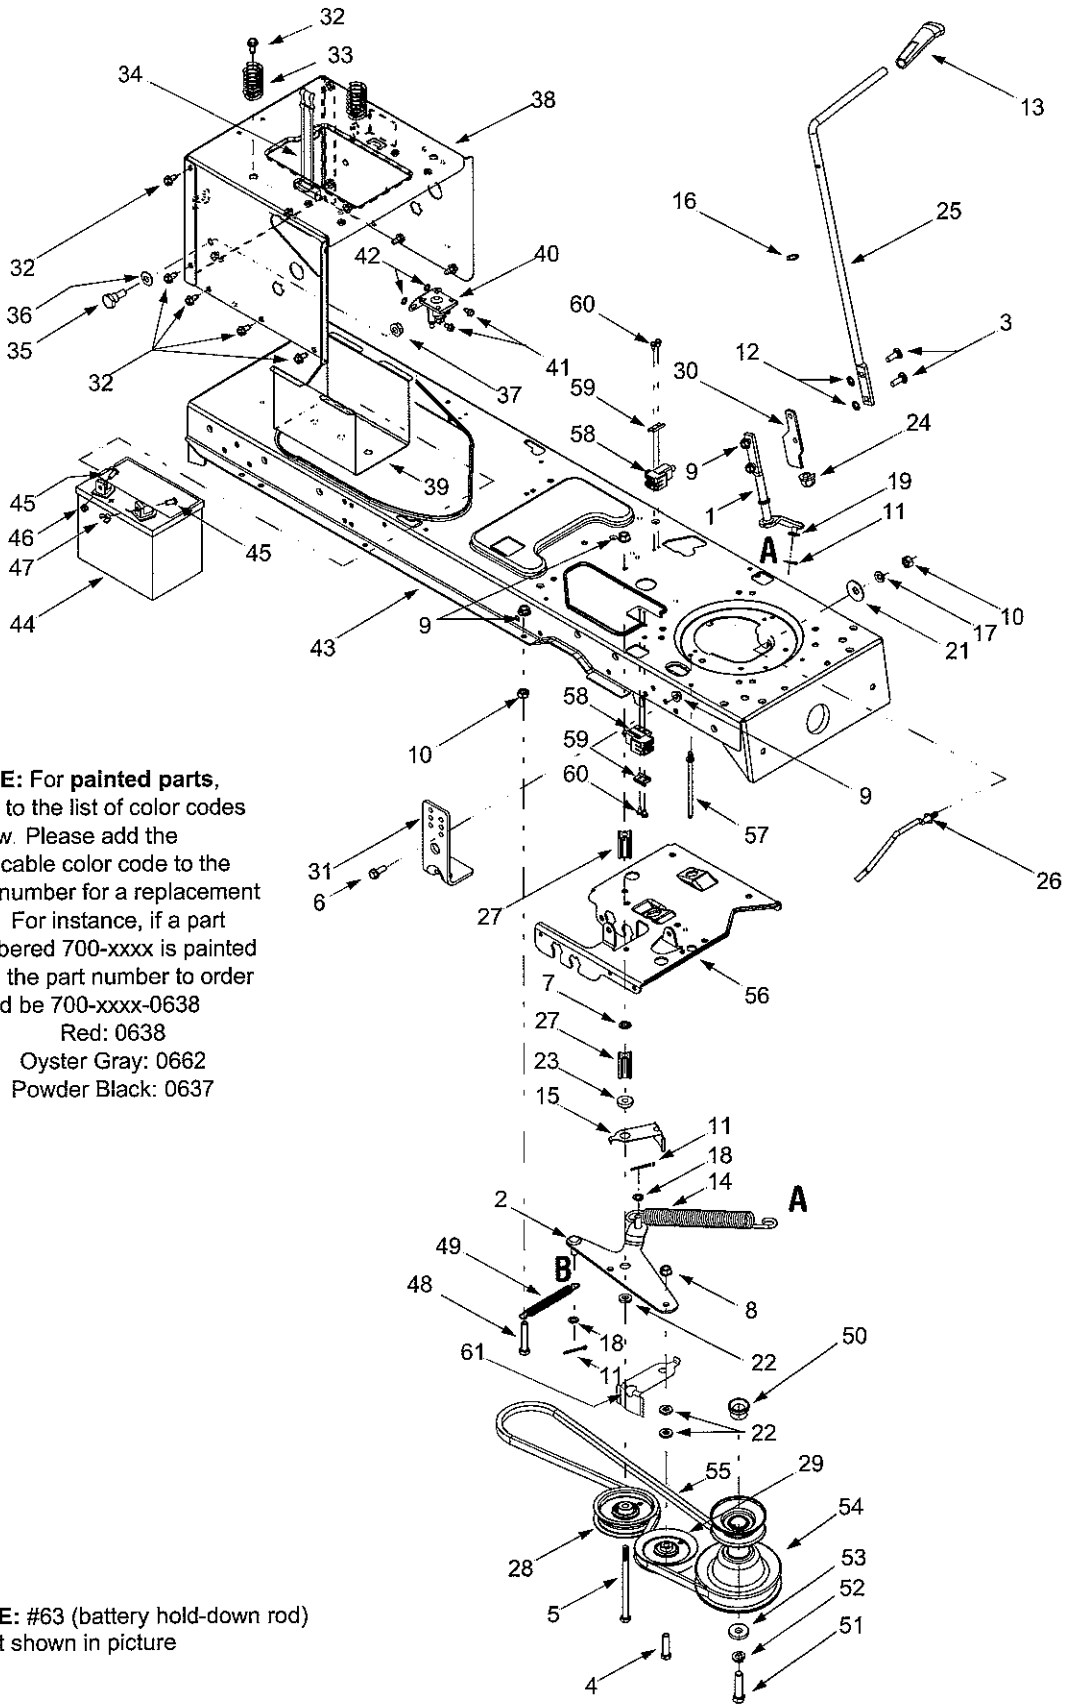

Models J609 & T609

Models J609 & T609

Ref. No.	Part No.	Description	Ref. No.	Part No.	Description
1	647-0064	PTO Engage Lever Assembly	33	732-04035	Compression Spring, 1 28 x 3 125
2	683-0450	PTO Engage Plate Assembly	34	723-0444	Battery Strap
3	710-0276	Carriage Screw, 5/16-18 x 1.00	35	738-1020	Shoulder Screw, 625 x .5, 7/16-20
4	710-0520	Hex Cap Screw, 3/8-16 x 1 5	36	736-0407	Bell Washer, 45 x 1.0 x .062
5	710-0831	Hex Cap Screw, 3/8-16 x 5 5	37	712-0459	Flange Lock Nut, 7/16-20
6	710-0726	AB Screw 5/16-12 x 0 75	38	783-1031A	Hitch Plate
7	712-0229	Push Nut, 3/8	39	783-0349	Battery Tray
8	712-0431	Flange Lock Nut, 3/8-16	40	725-1426	Solenoid, 12-Volt, 100 Amp
9	712-3004A	Flange Lock Nut, 5/16-18	41	710-0599	Self Tapping Screw, 1/4-20 x 5
10	712-3010	Hex Nut, 5/16-18	42	736-0222	Lock Washer, 1/4
11	714-0470	Cotter Pin, 1/8 x 1 25	43	683-0304C	Lower Frame Assembly
12	726-0201	Speed Nut, .3125	44	725-1737A	12-volt Battery, 190 CCA (Model J609)
13	731-2111A	PTO Knob		725-1706A	12-volt Battery, 270 CCA (Model T609)
14	732-1170	Extension Spring, .75 x 6.75	45	710-0751	Hex Cap Screw, 1/4-20 x .62
15	732-0991A	Belt Guard	46	712-0271	Hex Sems Nut, 1/4-20
16	736-0108	Flat Washer, .510 x 750 x .033	47	712-3044	Wing Nut, 1/4-20
17	736-0119	Lock Washer, 5/16	48	732-1165	Extension Spring, .50 x 5.0
18	736-0140	Flat Washer, .385 x .62 x .063	49	710-3180	Hex Cap Screw, 5/16-18 x 1.75
19	736-0275	Flat Washer, 5/16	50	750-0596	Spacer Cup
20	736-3000	Flat Washer, .406 x .875 x .059	51	710-3029	Hex Head Cap Screw, 7/16-20 x 1.25
21	736-0242	Bell Washer	52	736-0171	Lock Washer, 7/16
22	736-3039	Flat Washer	53	736-0322	Flat Washer, .450 x 1.25
23	738-0372B	Shoulder Spacer, .380	54	756-0982B	Engine Pulley, 3.56 OD x 5 56
24	741-0708	Hex Split Flange Bearing, 5	55	754-0497	PTO Belt
25	747-1112D	PTO Engage Handle	56	783-0653F	Steering Support Bracket
26	747-1286A	Belt Keeper Rod	57	711-1044	Keeper Pin, 5/16 x 4 75
27	748-0415A	Spacer, 3/8 x 1.54	58	725-1657A	Switch
28	756-0627B	Idler Pulley, 3 5	59	17962	Switch Plate
29	756-1208	Idler Pulley, 4.0	60	710-0224	Screw, #10-16 x 5
30	783-0744A	Engagement Stop	61	732-1013	Belt Guard
31	783-0891B	Deck Stop	62	736-0300	Flat Washer
32	710-0604A	Self Tapping Screw, 5/16-18 x .625	63	747-04121A	Battery Hold-Down Rod (not shown)