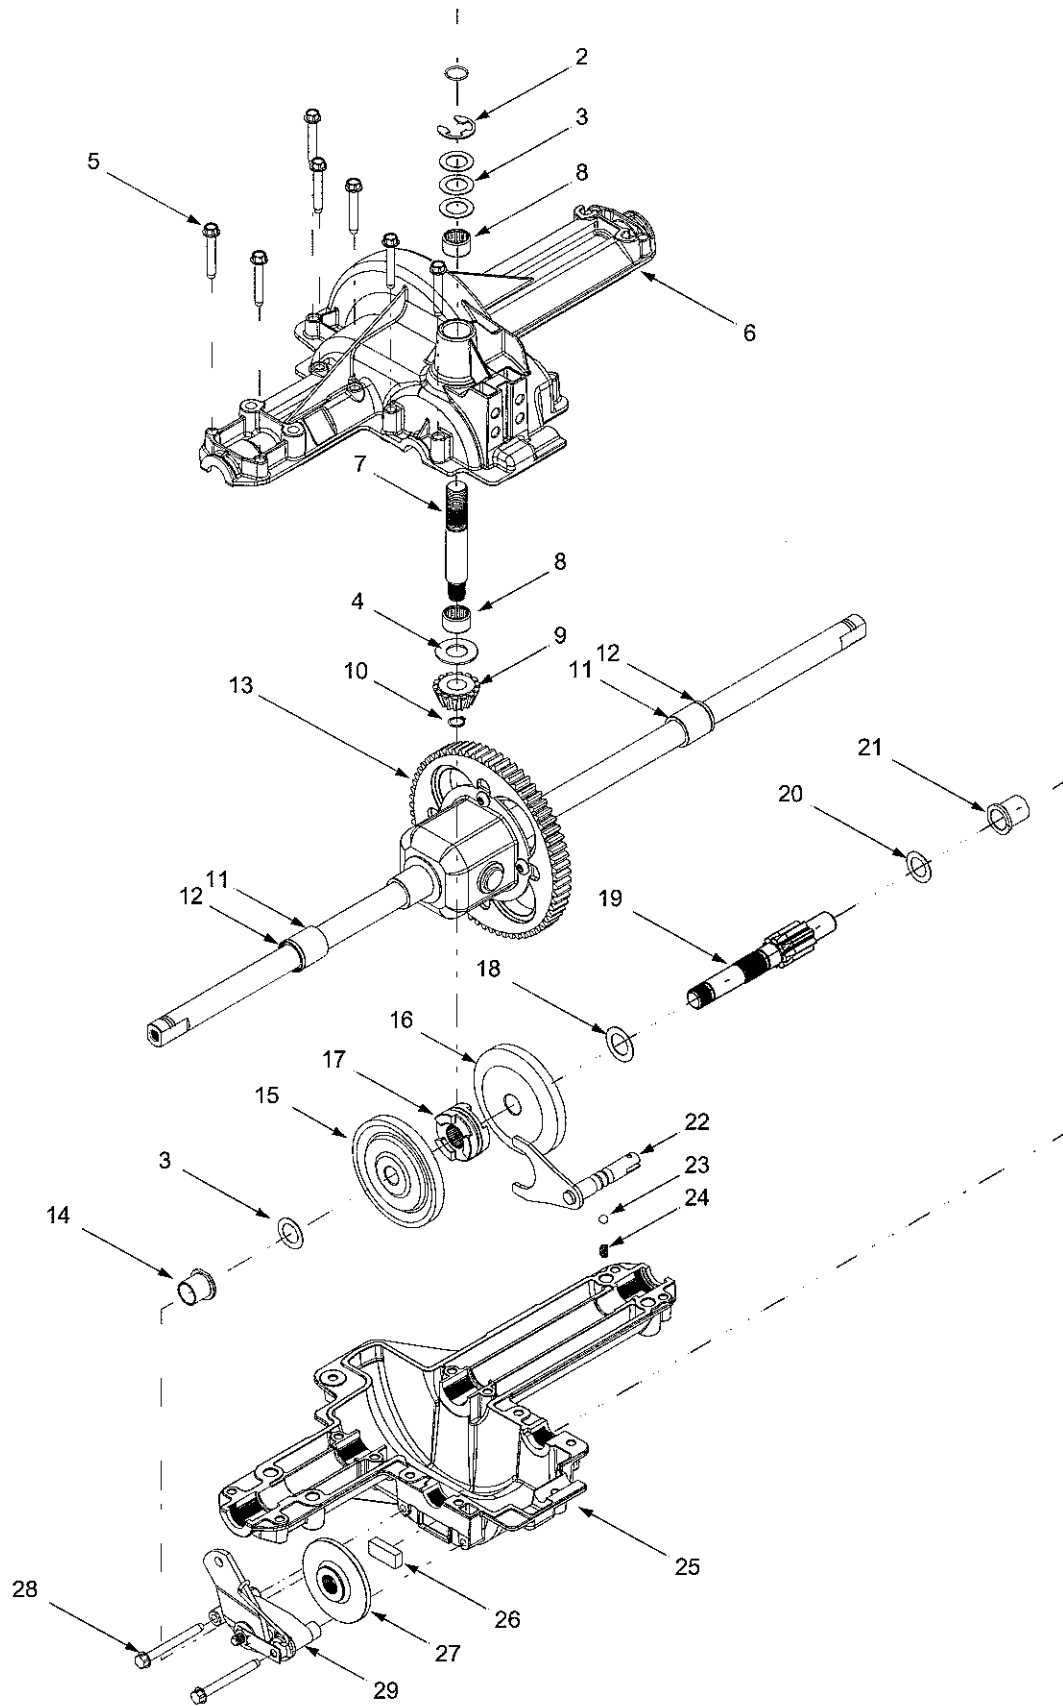

Models J609 & T609

Models J609 & T609

Ref. No.	Part No.	Description
1	732-0614	Ring, Wire
2	716-0231	Ring, E Type, .750
3	736-0336	Flat Washer, 5/8 x 1 0 x .030*
	736-0337	Flat Washer, 5/8 x 1 0 x .040*
	736-0349	Flat Washer, 5/8 x 1 0 x .020*
4	736-0335	Washer, Thrust .635 x 1 26 x .06
5	710-1325	Self-tapping Screw, 1/4-20 x 1.625
6	719-04017	Upper Housing
7	711-1109	Input Shaft
8	741-0335	Needle Bearing, 625 x 813 x 495
9	717-1464	14-tooth Bevel Pinion
10	716-0108	Retaining Ring, .437
11	741-0340	Sleeve Bearing, .75 x 1.0 x 1.0
12	721-0338	Seal, 75 x 1.0 x .125
13	618-04041	Differential Assembly
14	741-0336	Flange Bearing, 5/8 x 3/4 x 3/4
15	717-1362	42-tooth Bevel Gear
16	717-1363	42-tooth Bevel Gear
17	718-0228	Clutch Collar
18	736-0519	Flat Washer, .70 x 1.125 x .031
19	711-04053	Drive Shaft
20	736-0495	Thrust Washer, 1 0 x .632 x .0
21	741-0337	Flange Bearing, 5/8 x 3/4 x 15/16
22	611-0011	Detent Shaft Assembly
23	741-0862	Detent Ball
24	732-0863	Compression Spring
25	719-04018	Lower Housing
26	717-0678	Brake Puck
27	761-0202	Brake Disc
28	710-1206	Self-tapping Screw, 1/4-20 x 2.375
29	661-0001	Brake Assembly
—	737-0148	Grease (19 oz.)

*Use applicable flat washer (12a, 12b or 12c) in this application allowing .0150/.0020 in end-play

NOTE: *If rebuilding the upper housing of the transmission, add two ounces of Unirex® N3 grease (Part No. 737-0289) in the input shaft cavity*