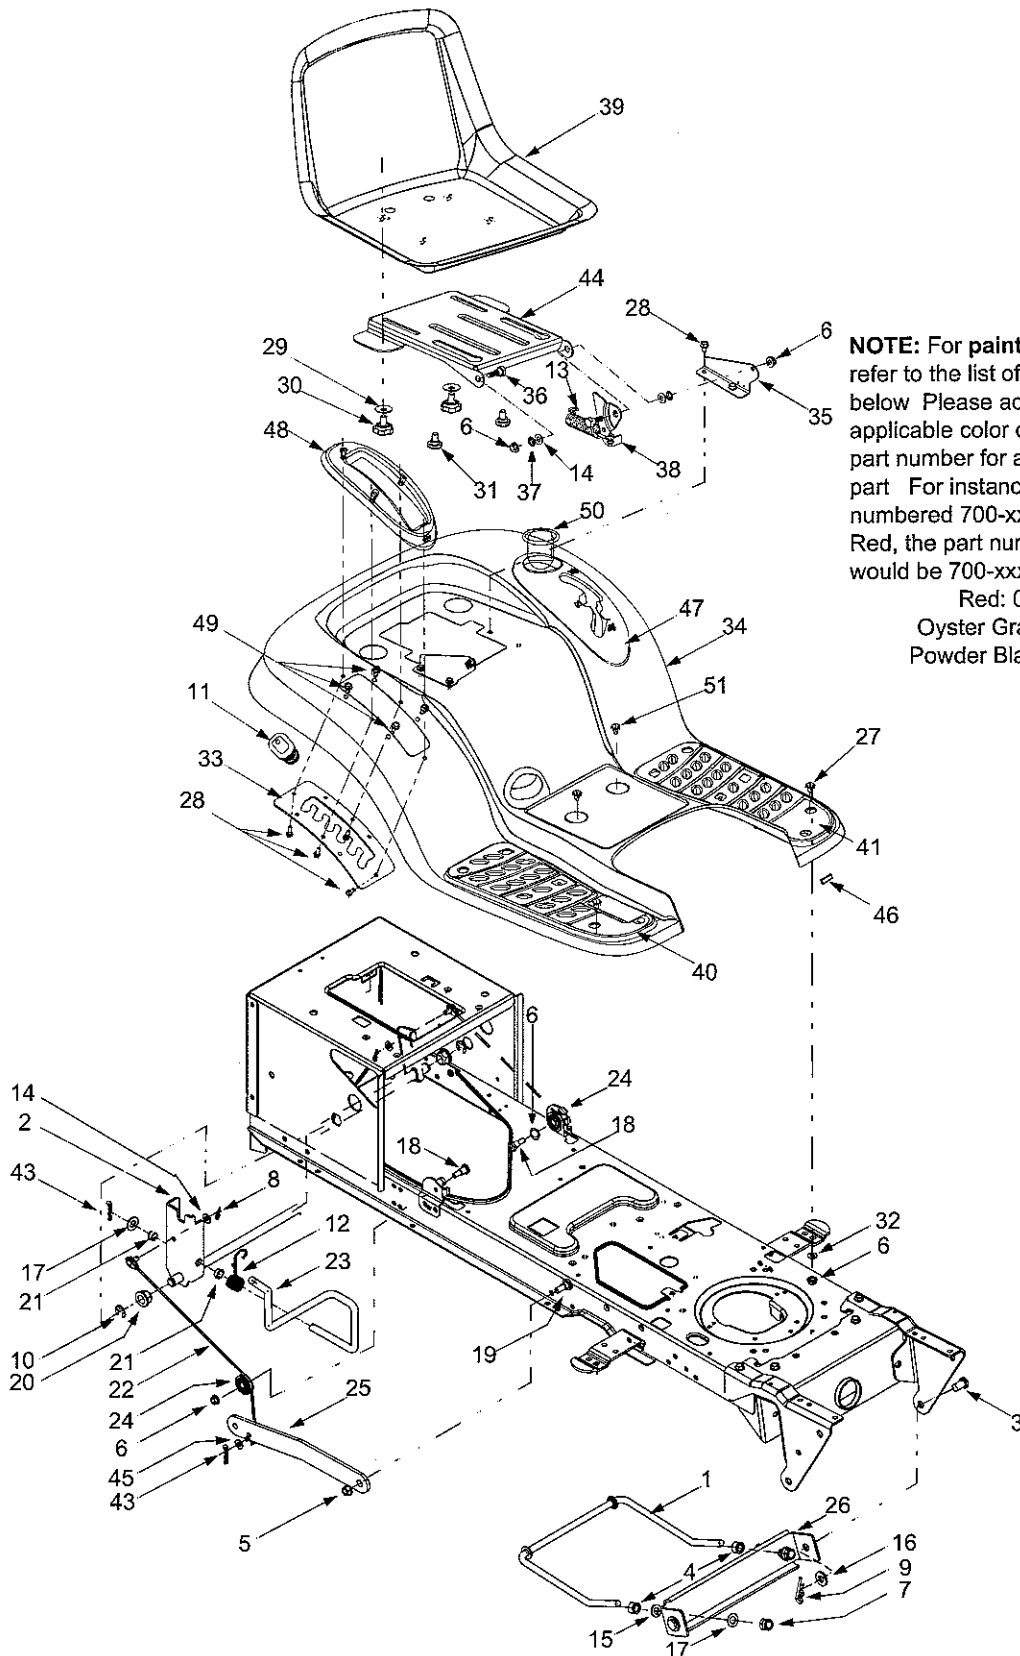

Models J609 & T609

NOTE: For painted parts, refer to the list of color codes below. Please add the applicable color code to the part number for a replacement part. For instance, if a part numbered 700-xxxx is painted Red, the part number to order would be 700-xxxx-0638.

Red: 0638
Oyster Gray: 0662
Powder Black: 0637