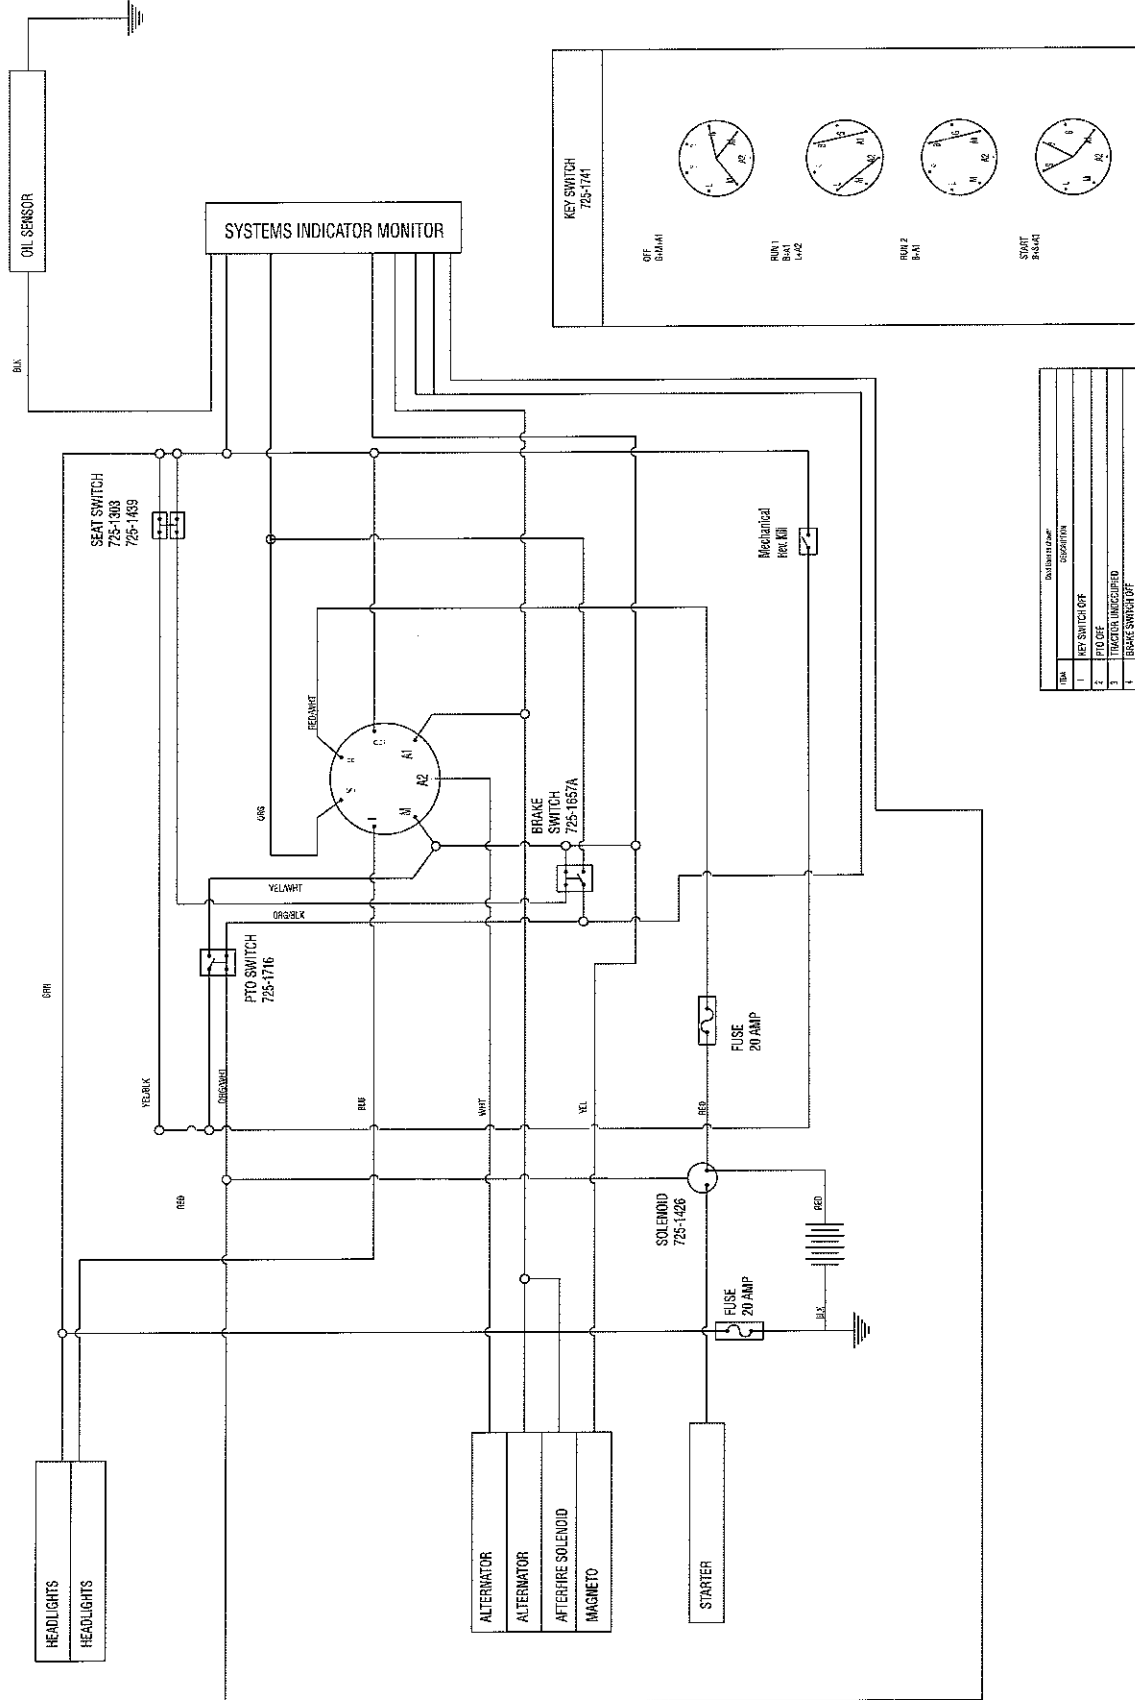

Models J609 & T609

TER	DESCRIPTION	LOCATION
1	KEY SWITCH OFF	
2	PTO OFF	
3	PTO ON	
4	SEAT SWITCH OFF