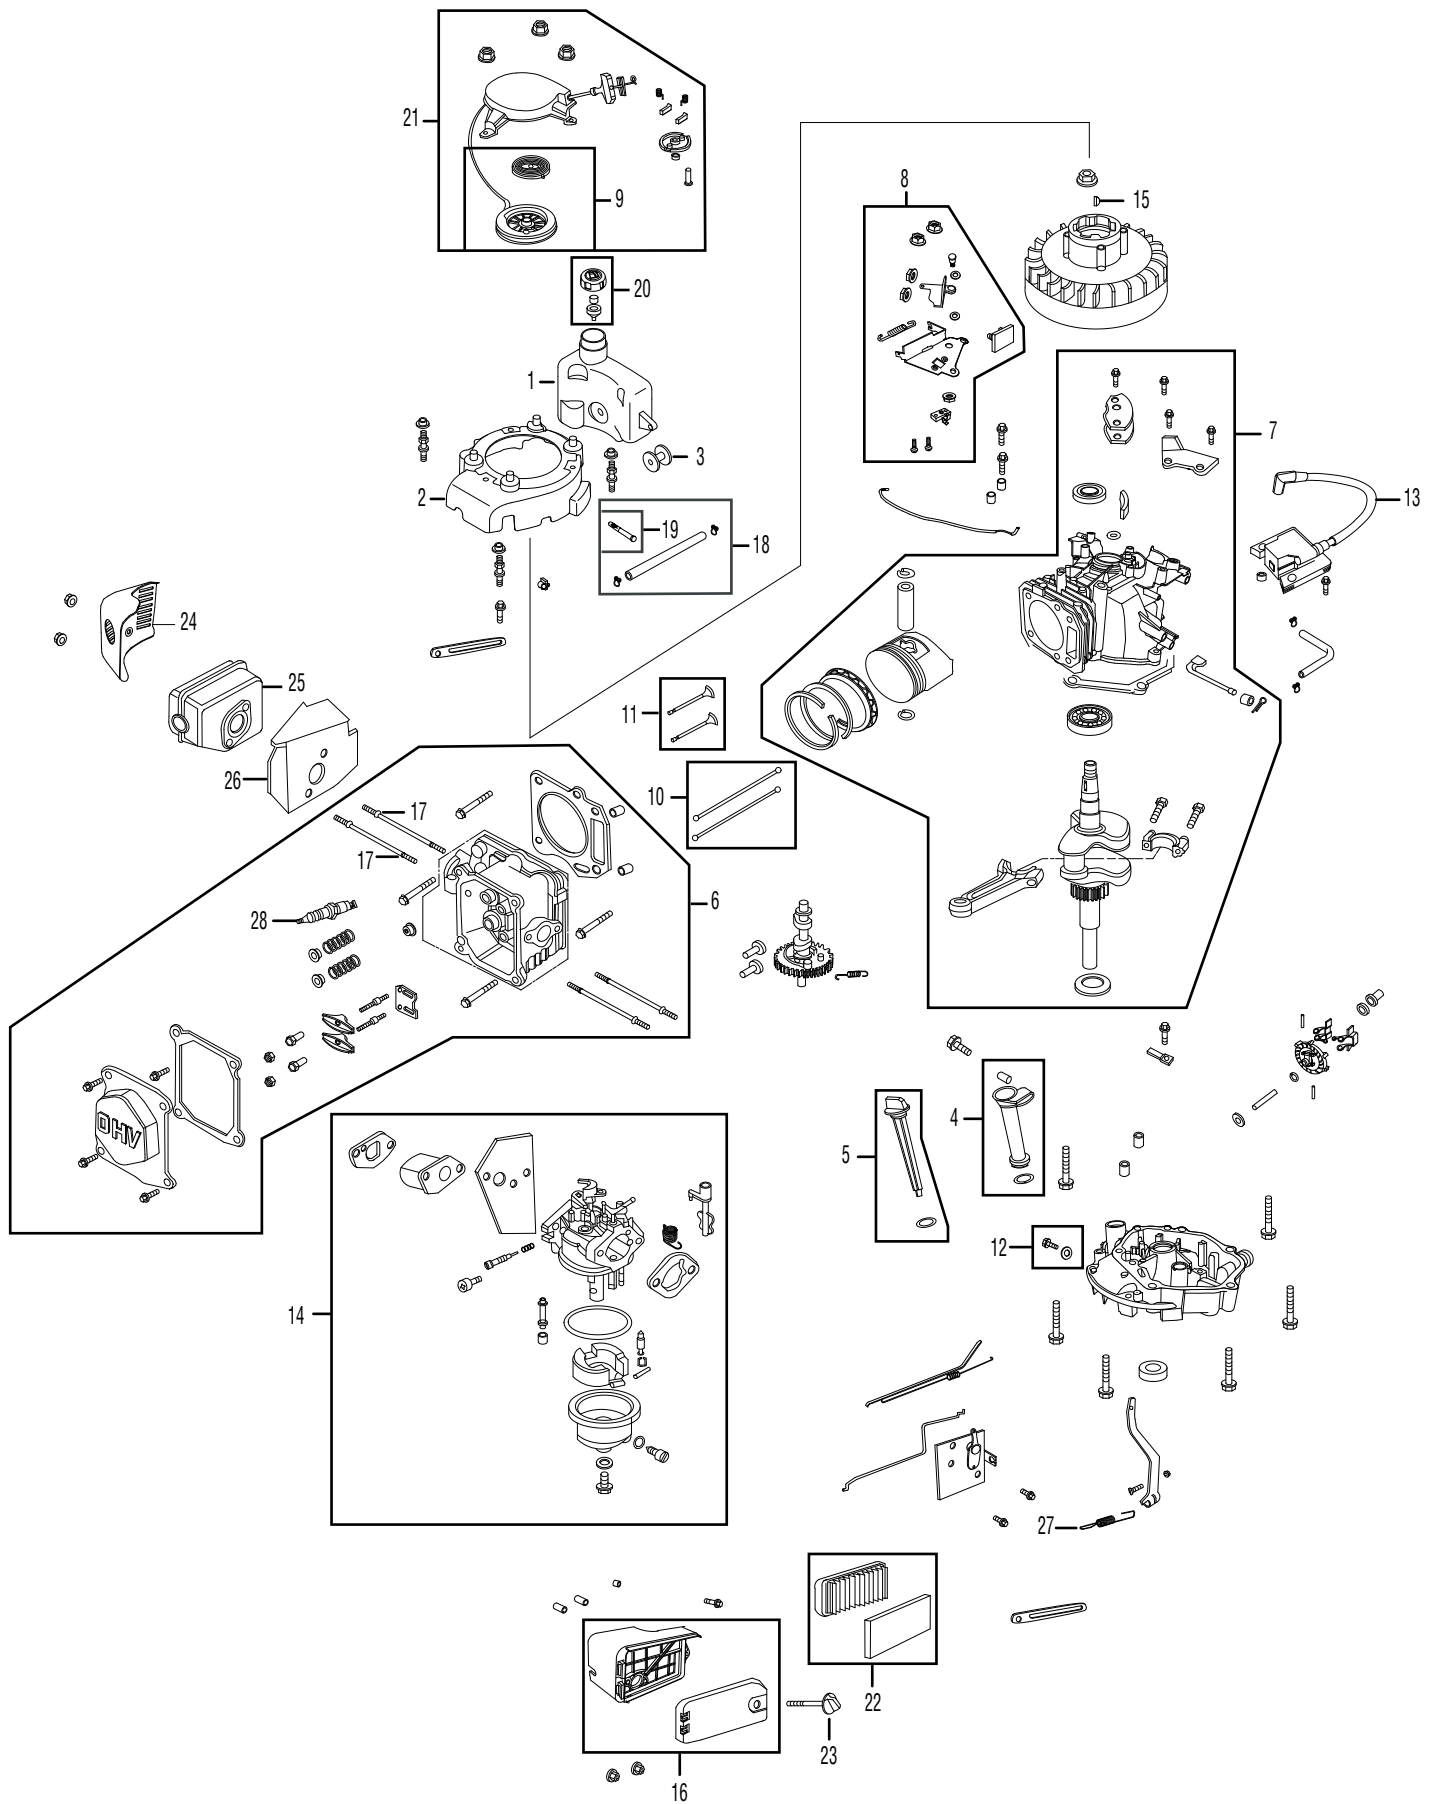

Engine 1P70

11

Illustrated Parts List

1.	951-10368	Fuel Tank
2.	951-10369	Flywheel Shroud
3.	951-10335	Rubber Fuel Tank Mounting Washer
4.	951-10334	Oil Filler Tube Assembly
5.	951-10333	Dipstick Assembly
6.	951-10332	Cylinder Head Complete
7.	951-10329	Short Block Assembly
8.	951-10321	Stop Switch and Brake Assembly
9.	951-10319	Recoil Spring and Pulley Assembly
10.	951-10344	Push Rod Kit
11.	951-10345	Valve Kit
12.	951-10370	Oil Drain Plug and Washer Assembly
13.	951-10366	Ignition Coil
14.	951-10310	Carburetor Assembly
15.	951-10307	Flywheel Key
16.	951-10306	Air Cleaner Housing Assembly Complete
17.	951-10342	Muffler Stud Assembly
18.	951-10364	Fuel Line Kit – Inc. hoses, clamps & filter
19.	951-10358	Fuel Filter
20.	951-10300	Fuel Cap Assembly
21.	951-10299	Recoil Starter Assembly
22.	951-10298	Air Cleaner Kit
23.	951-10297	Air Cleaner Thumb Screw
24.	951-10386	Muffler Guard
25.	951-10295	Muffler
26.	951-10294	Muffler Gasket /Heat Shield
27.	951-10387	Governor Return Spring
28.	951-10292	Spark Plug
–	952Z1P70FU	Engine – Complete
–	951-10326	Carburetor Kit – Major
–	951-10323	Carburetor Kit – Minor
–	951-10318	Gasket Kit – Complete
–	951-10343	Gasket Kit – External
–	951-10351	Spark Arrestor

NOTE: Illustrated parts without a numeric call-out are *not* servicable components.