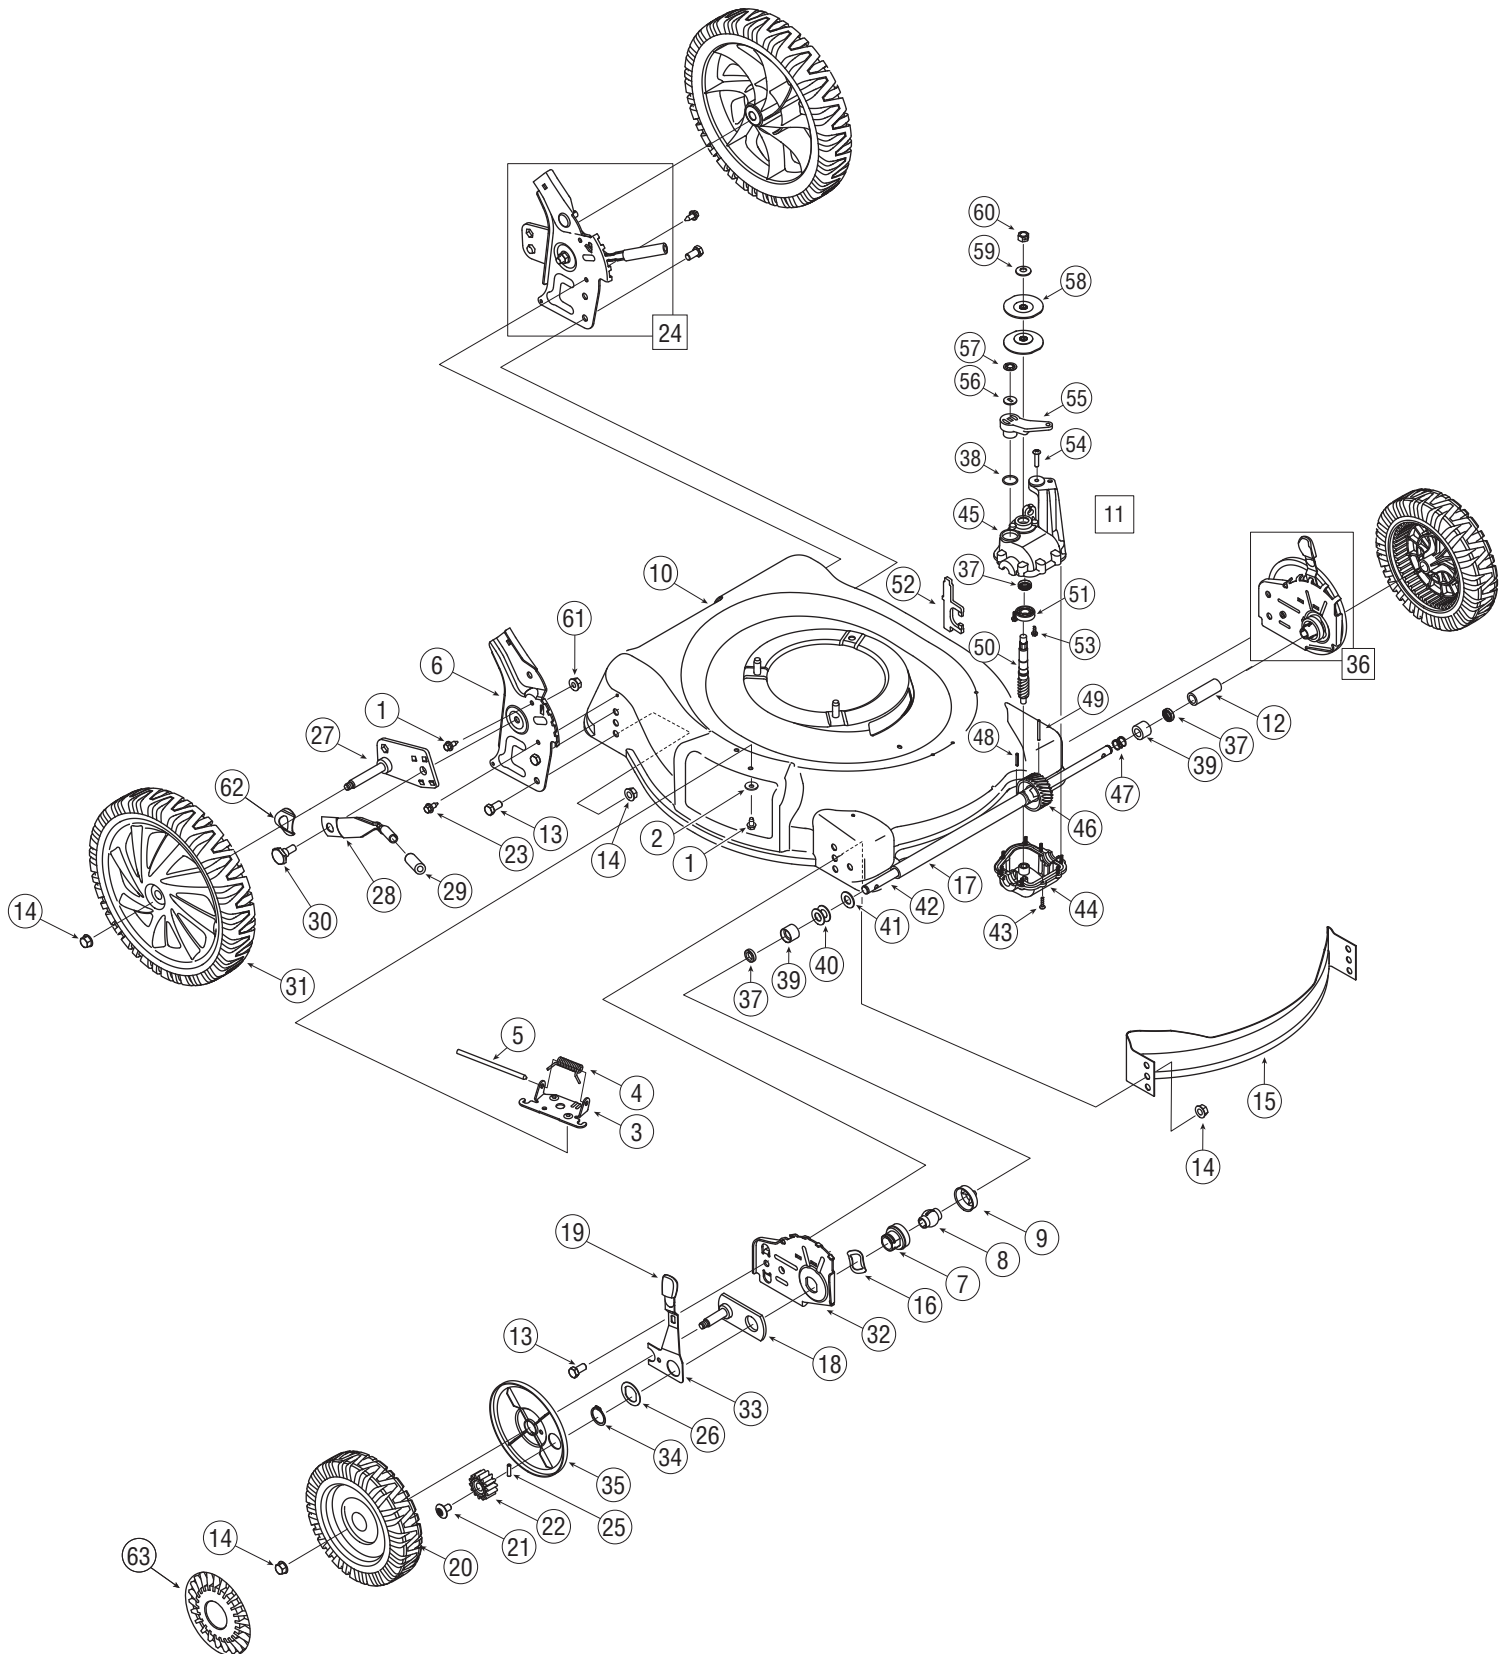

Model 56M

1	710-0599	TT Screw 1/4-20 x 0.5	32	787-01298	Height Adjuster Plate - RH
2	736-0270	Bell Washer.265 x 0.75		787-01299	Height Adjuster Plate - LH
3	17032A	Deflector Chute Adapter	33	732-0706	Front Lever - RH
4	732-1014	Torsion Spring		732-0707	Front Lever - LH
5	747-0710	Hinge Pin	34	716-0102	Snap Ring
6	687-02192	Handle Bracket - RH	35	782-7551A	Wheel Dust Cap
	687-02191	Handle Bracket - LH	36	687-02194	Height Adjustment Assembly - RH
7	748-0355	Bearing Support		687-02193	Height Adjustment Assembly - LH
8	741-0604A	Bearing Sleeve	37	721-04107	Oil Seal
9	732-0708	Bearing Retainer	38	721-04110	O-ring
10	787-01278	21" Deck	39	741-04106	Plastic Bushing
11	618-04376	Transmission Assembly	40	736-04224	Flat Washer
12	750-04595	Slev. Spacer 1.4" Lg.	41	736-0572	Flat Washer
13	710-0216	Hex Screw, 3/8-16 x.75	42	711-04429	Output Shaft
14	712-04065	Flange Lock Nut, 3/8-16	43	710-04329	Torx Screw
15	782-5002B	Front Baffle	44	731-04883	Lower Housing
16	736-0447	Wave Washer	45	731-04931A	Upper Housing
17	750-04594	Sleeve Spacer 8.985" Lg.	46	717-04156	28 Tooth Gear
18	687-02044	Pivot Plate Assembly	47	732-04290	Compression Spring
19	720-0426	Adjustment Knob	48	715-0129	Spirol Pin
20	734-2042	Front Wheel 8 x 2.125	49	715-04030	Dowel Pin
21	710-04531	Screw, 1/4-20 x .390	50	711-04317	Pinion Shaft
22	717-1762	Gear 14T RH FWD	51	741-04116	Ball Bearing
	717-1761	Gear 14T LH FWD	52	707-04409A	Shifter Fork
23	710-1652	TT Scr. w/Washer 1/4-20 x.625	53	710-04374	Hex Screw
24	687-02057	Handle Bracket Assembly - LH	54	710-0969	Screw, #12-16 x 1.00
	687-02056	Handle Bracket Assembly - RH	55	731-04932	Clutch Lever
25	715-0221	Dowel Pin	56	736-04178A	Slotted Washer
26	736-0474	Washer	57	726-04043	Push Nut
27	687-02039A	Pivot Arm Assembly - RH	58	756-04132	Pulley, 3.82 x.313 x.68
	687-02040A	Pivot Arm Assembly - LH	59	736-0105	Bell Washer.325 x.930 x.45
28	732-0866	Rear Spring Lever	60	712-0214	Hex Lock Nut, 3/8-24
29	720-0312	Foam Grip	61	712-3005	Hex Flange Lock Nut, 3/8-16
30	738-0507B	Shoulder Scr.500 Dia. x.434	62	736-0182	Spring Washer, .500 x 1.00 x .022
31	734-04093	Rear Wheel, 12 x 2.125	63	731-0981A	Hub Cap