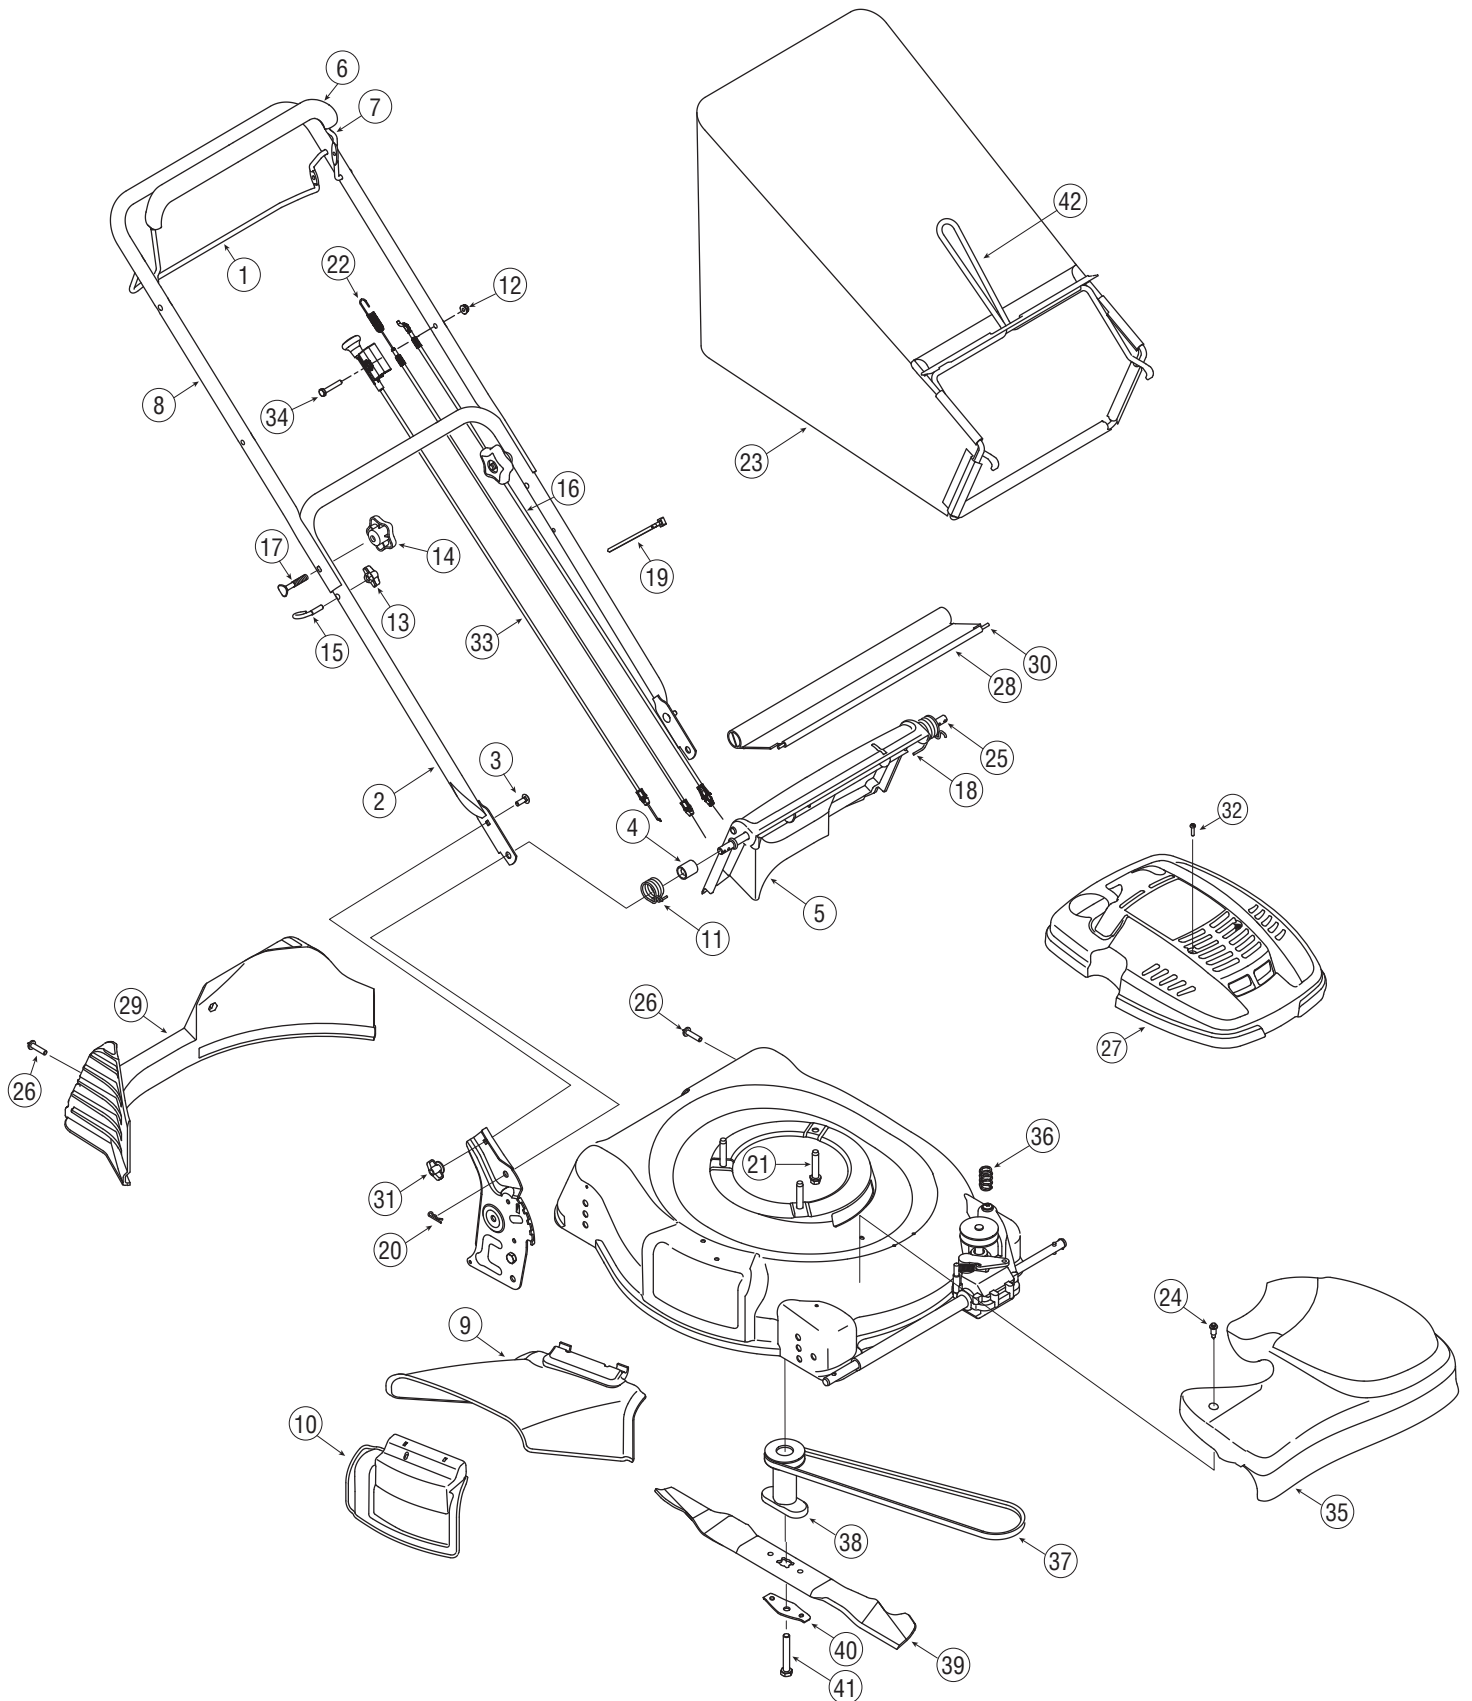

Model 56M

1	747-1214	Drive Control
2	749-0928A	Lower Handle
3	710-0703	Carriage Bolt 1/4-20
4	750-04162	Spacer.375 x.50 x 1.02" Lg.
5	731-04134A	Rear Discharge Door
6	731-04859	Deluxe Bail Cover
7	747-1161A	Blade Control
8	749-1092A	Upper Handle
9	731-04177	Chute Deflector
10	687-02055	Mulch Plug Complete
11	732-04090A	Torsion Spring - RH
12	712-04064	Flange Lock Nut, 1/4-20
13	720-0279	Handle Knob
14	720-04072	Handle Knob
15	710-1205	Eye Bolt
16	746-04299	Control Cable
17	710-1174	Carriage Bolt 5/16-18 x 2.0
18	732-04089A	Torsion Spring - LH
19	726-0240	Cable Tie
20	714-0104	Cotter Pin
21	710-0654A	Self-Tapping Sems Screw
22	746-04303	Drive Cable
23	664-04034	Grassbag Assembly
24	710-1650	Shoulder Screw # 12 -24
25	747-0996	Pivot Rod
26	710-04371	Screw, 1/4-15 x 1.25
27	731-05572	Engine Shroud
28	731-04998	Rear Trailing Shield
29	731-04150C	Rear Baffle
30	732-0700	Wire
31	712-0397	Wing Nut
32	710-04577	Screw, M4-7
33	746-04239	Choke Cable
34	710-0606	Screw, 1/4-20 x 1.50
35	731-05250	Transmission Cover
36	732-1043	Belt Tension Spring
37	754-04101	V-Belt
38	748-04015A	Blade Adapter w/ Pulley
39	742-0741	21" Mulching Blade
40	736-0524B	Blade Bell Support
41	710-1257	Hex Screw 3/8-24 x 2.50
42	747-04080	Grass Bag Frame

11

Parts List

To order replacement parts, contact
1-800-800-7310
or visit
www.whiteoutdoor.com

IMPORTANT: For a proper working machine, use **Factory Approved Parts**. **V-BELTS** are specially designed to engage and disengage safely. A substitute (non-OEM) V-Belt can be dangerous by not disengaging completely.