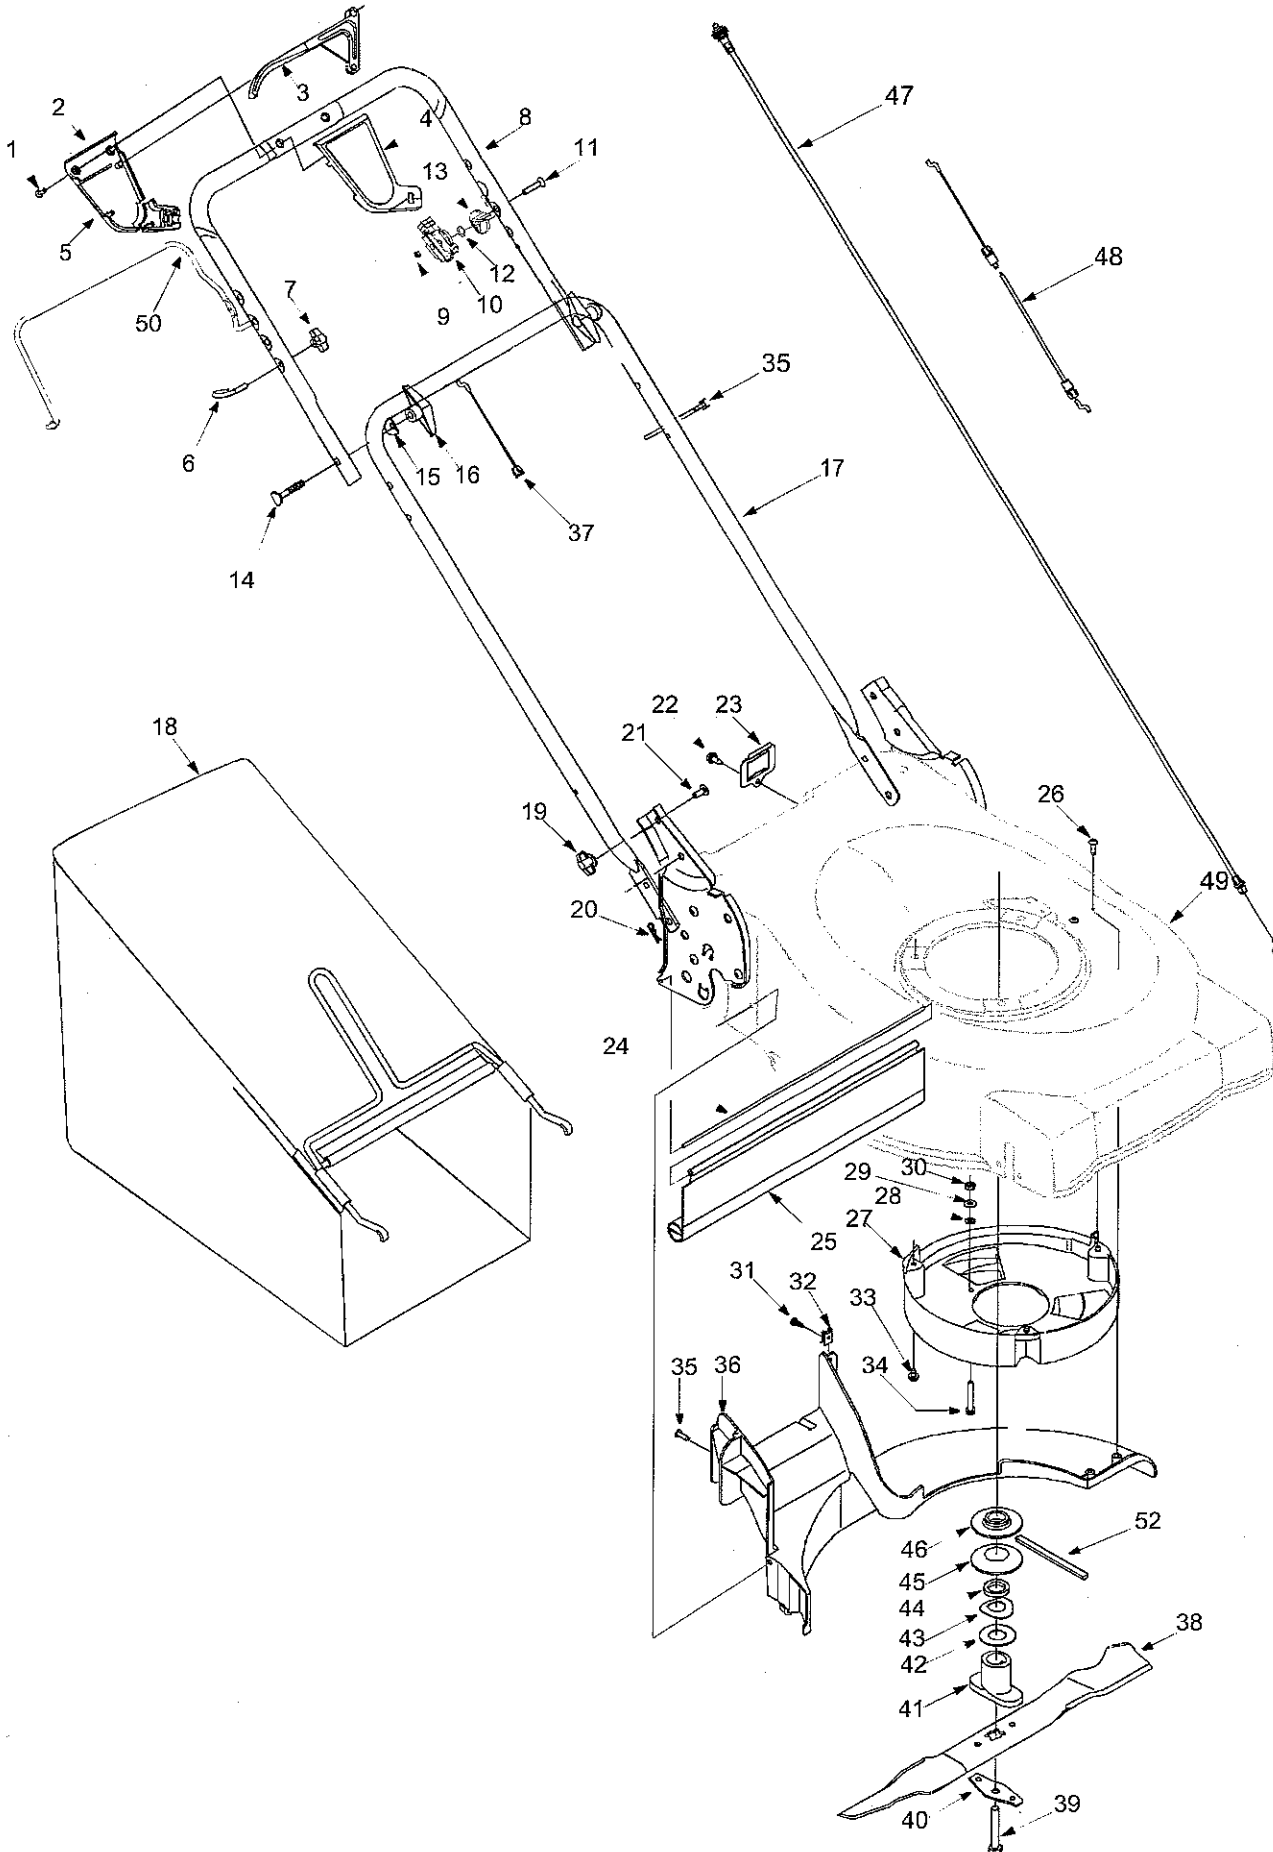

12A-378Q795 (2004)
Handle, Grass Catcher, Cutting Deck

Handle, Grass Catcher, Cutting Deck

Ref #	Part Number	Qty	Description
1	710-1667		Hi-Lo Screw
2	731-1058		Control Housing: Lower
3	731-0620		Drive Control Lever
4	731-1057		Control Housing: Upper
5	731-1059		Mounting Cap: SP Cable
6	710-1205		Eye Bolt
7	720-0279		Handle Knob
8	749-0439B		Upper Handle
9	712-0324		Hex Lock Nut 1/4-20
10	746-0875		Throttle Housing
11	710-0605		Machine Screw 1/4-20 x 1.825"
12	736-0501		Spring Washer
13	746-0876		Throttle Lever
14	710-1174		Carriage Bolt 5/16-18 x 2.0"
15	736-0451		Saddle Washer
16	720-0284		Knob Assembly
17	749-0907B		Lower Handle
18	664-0080		Grasscatcher Assembly
19	712-0397		Wing Nut
20	714-0104		Hairpin Clip
21	710-0703		Hex Bolt
22	710-1652		TT Screw 1/4-20 x 0.625"
23	782-7018		Pulley Cover
24	732-0700		Trailshield Wire
25	731-1236A		Trailshield
26	710-1220		Hi-Lo Screw #12-14 x 0.750"
27	731-1714A		Belt Cover
28	736-3020		Flat Washer
29	736-0329		Lock Washer
30	712-0287		Hex Nut 1/4-20
31	710-0351		B Screw #10-16 x 0.5"
32	712-0400		U Nut
33	710-0653		TT Screw 1/4-20 x 0.375"
34	710-1026		TT Screw 1/4-20 x 1.75"
35	726-0240		Cable Tie
36	731-1639		Rear Baffle
37	746-0713A		S.P. Cable
38	742-0741		Mulching Blade
39	710-1257		Hex Bolt 3/8-24 x 2.5"
40	736-0524B		Blade Bell Support
41	748-0377C		Blade Adapter
42	736-0514		Flat Washer
43	736-0513		Spring Washer
44	748-0358		Engine Spacer
45	756-0979		Pulley Half
46	756-0962		Pulley Half: Upper
47	746-04131		Choke Cable
48	746-0557		Control Cable
49	782-0075A		Cutting Deck Assembly
50	757-0824		Blade Control Bail
51	782-5014		Front Baffle (Not Shown)
52	754-0271		Belt 3/8 x 39"