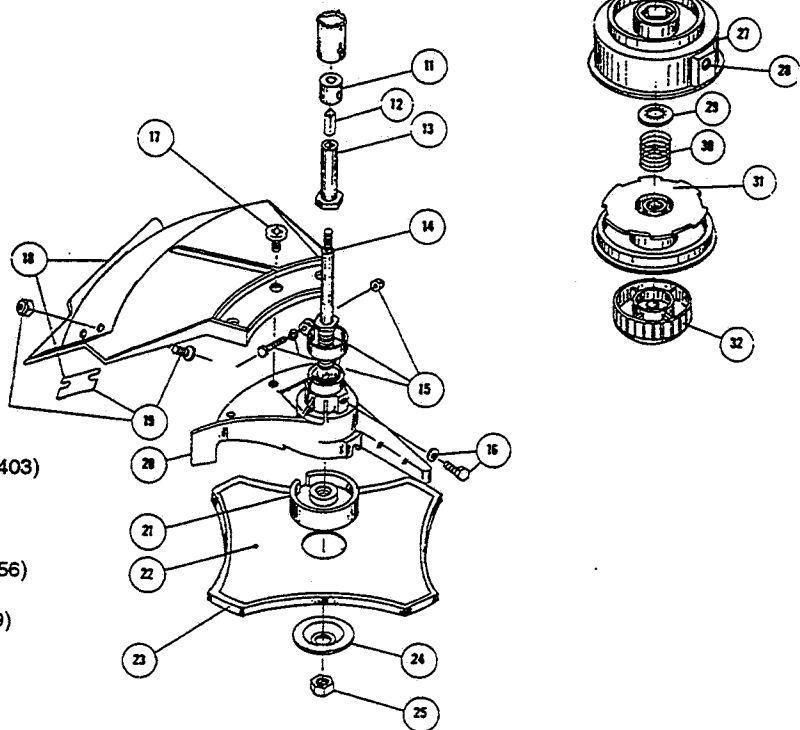

Optional Accessories

- 147374 Spool and 30 ft. Line (dual) (SSR32256)
- 610375 Monofail Cutting Line, 50 ft.
- 147375 Shoulder Strap Assembly (SSR30989)
- 147541 IDC 2-Cycle Oil (4 oz. can)
- 147299 Locking Rod Tool
- 153700 Complete Head Assembly
- 145905 Wrench
- 180015 Blade Retaining Kit (items 24 and 25)

* not shown