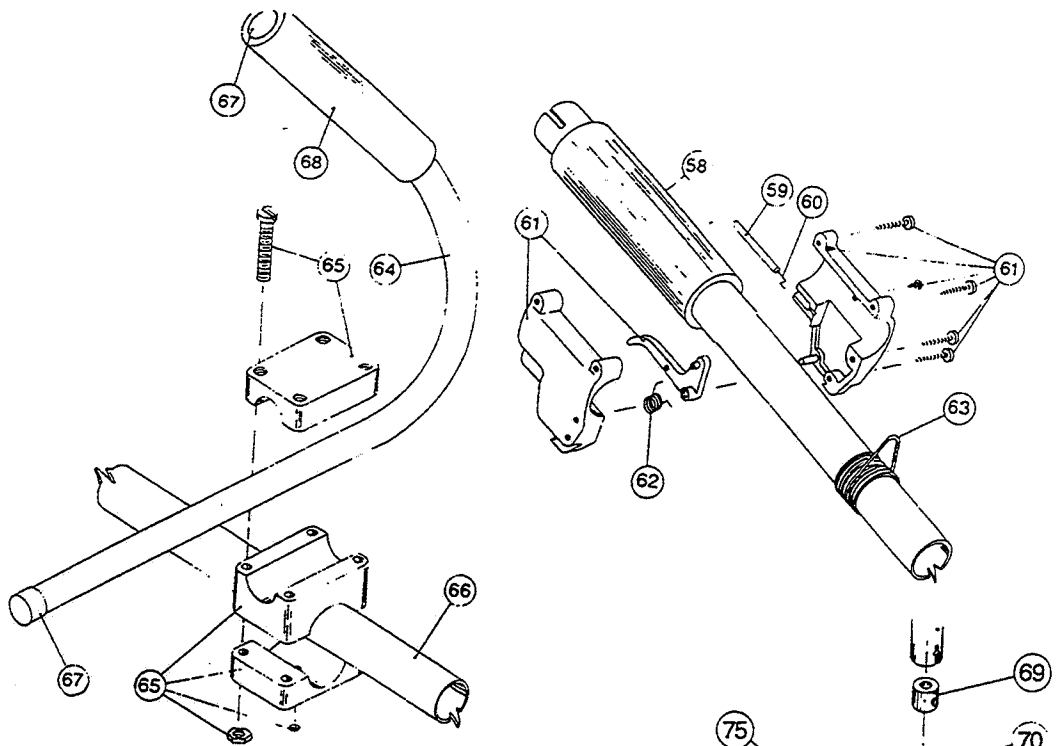

BOOM & TRIMMER PARTS - SERVISTAR 385SSR

Item	Part No.	Description
58	147281	Main Handle Grip
59	145889	Throttle Cable Housing
60	610315	Throttle Cable
61	683303	Throttle Trigger Assembly
62	610314	Throttle Trigger Spring
*63	610337	Shoulder Strap Clamp
64	147369	J-Handle Assembly (includes items 67 and 68)
65	683295	Handle Bracket Assembly
66	147370	Drive Shaft Housing Assembly
67	612021	Tube Closure
68	612381	Grip
69	145890	Retainer Sleeve
70	610303	Square Drive
*71	145905	Wrench
72	145893	Drive Shaft
73	682060	Clamp Assembly
74	683298	Mounting Bolt Assembly
75	683304	Guard Mounting Screws
76	147371	Guard and Blade Assembly
77	682061	Blade Assembly
78	153598	Bearing Housing Assembly
79	147006	Blade Driver
80	147376	Blade (SSR47877)
81	147007	Lower Blade Assembly
82	145895	Blade Retaining Nut
83	145896	Spool Shaft
84	153599	Outer Spool and Eyelet Assembly
85	145566	Eyelet
86	612026	Retainer (10 pack)
87	610317	Spring
88	153600	Inner Reel
89	147377	Bump Head Knob Assembly
90	682064	Flexible Drive Shaft