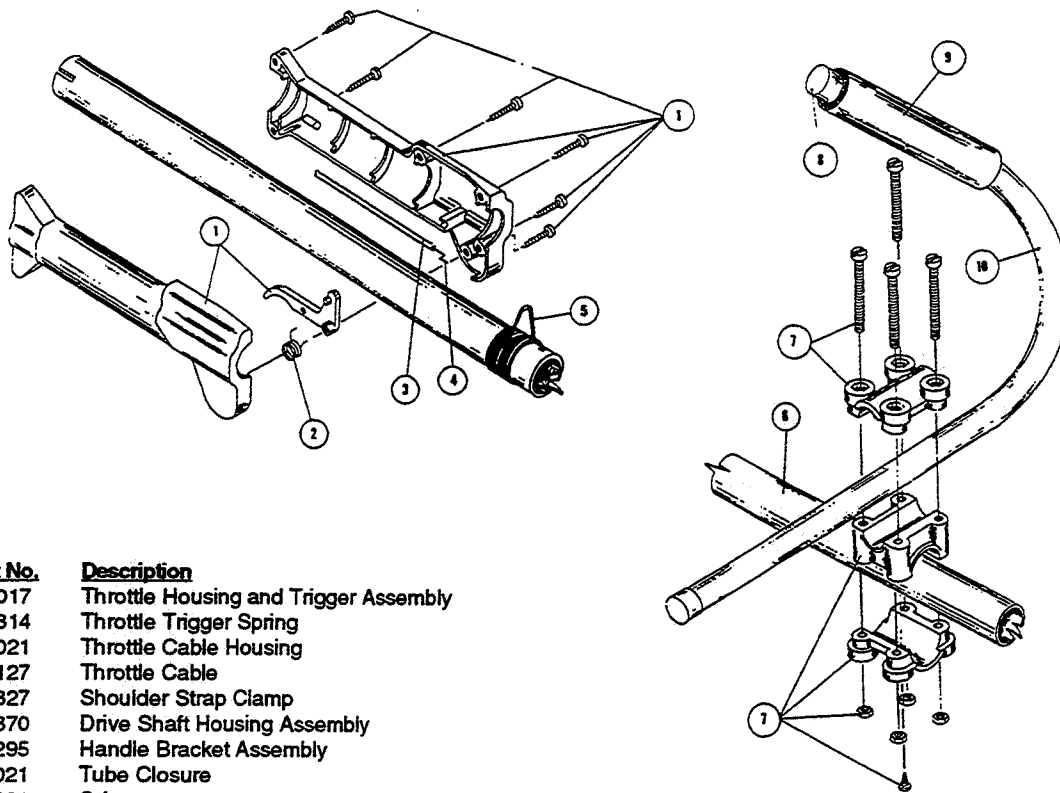

BOOM & TRIMMER PARTS - SERVISTAR 385SSR

Item	Part No.	Description
1	180017	Throttle Housing and Trigger Assembly
2	610314	Throttle Trigger Spring
3	180021	Throttle Cable Housing
4	180127	Throttle Cable
5	610327	Shoulder Strap Clamp
6	147370	Drive Shaft Housing Assembly
7	683295	Handle Bracket Assembly
8	612021	Tube Closure
9	612831	Grip
10	147369	J-Handle Assembly (includes items 8 and 9)
11	145890	Retainer Sleeve
12	682064	Flexible Drive Shaft
13	610303	Square Drive
14	145893	Drive Shaft
15	153597	Clamp Assembly
16	683298	Mounting Bolt Assembly
17	683304	Guard Mounting Screws
18	147371	Guard and Blade Assembly
19	682061	Blade Assembly
20	153598	Bearing Housing Assembly
21	147006	Blade Driver
22	147376	Blade (SSR47877)
23	147670	Blade Tooth Cover
24	147007	Lower Blade Holder
25	145895	Blade Retaining Nut
26	145896	Spool Shaft
27	153599	Outer Spool and Eyelet Assembly
28	145566	Eyelet
29	612026	Retainer (10 pack)
30	610317	Spring
31	153600	Inner Reel
32	147377	Bump Head Knob Assembly (SSR24403)