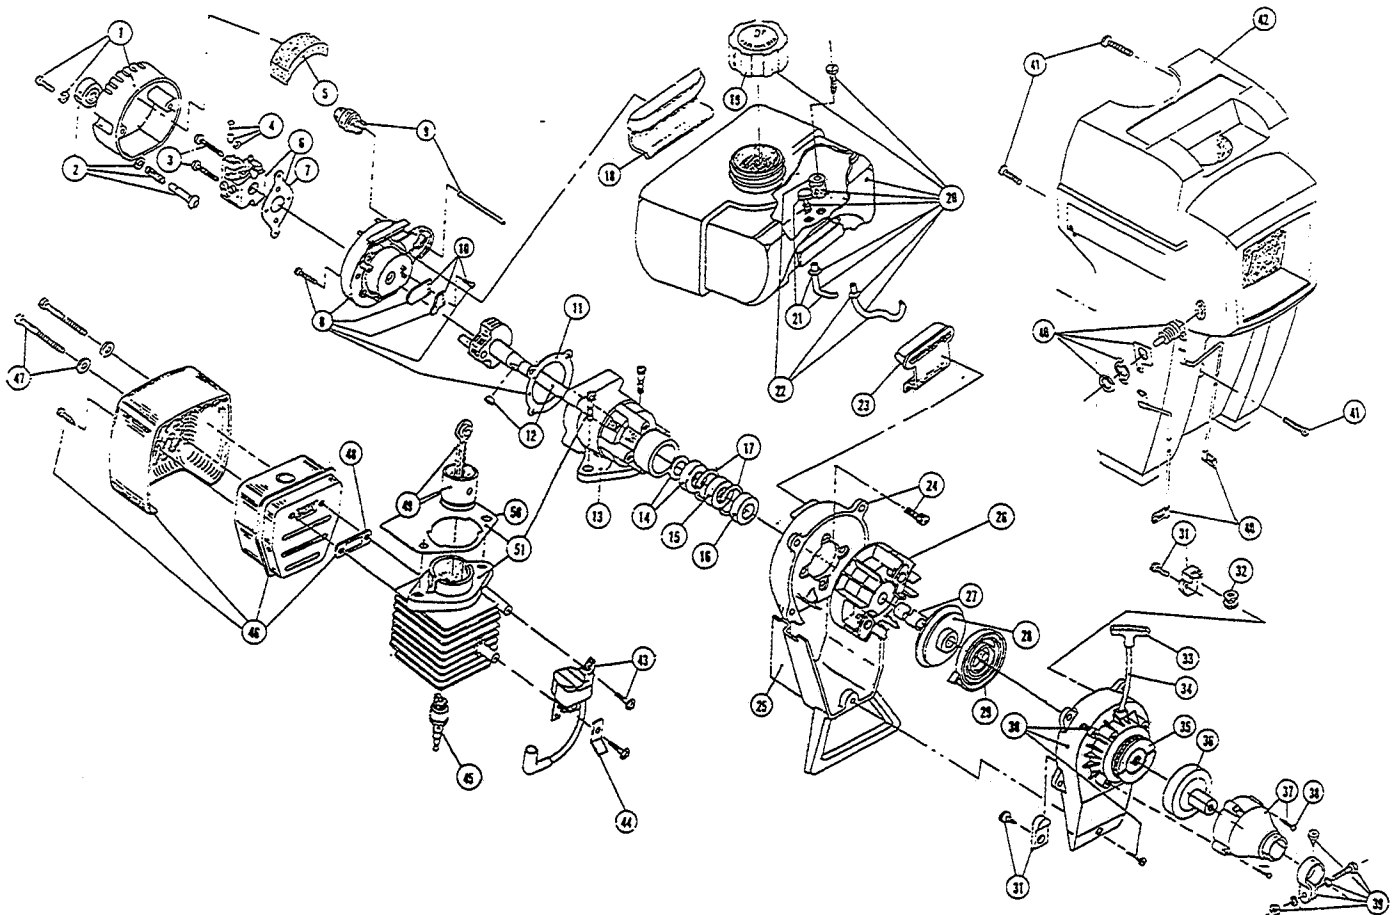

ENGINE PARTS - SERVISTAR 385SSR

Item	Part No.	Description
1	683414	Air Filter Cover Assembly (includes items 2, 5)
2	682052	Choke Knob Assembly
3	682505	Carburetor Mounting Screw Assembly
4	682048	Throttle Adjustment Assembly (Walbro)
4	147640	Throttle Adjustment Assembly (Tillotson)
5	610312	Air Cleaner Filter
6	147602	Governed Carburetor Assembly
7	610675	Carburetor Gasket (10 pack)
8	180033	Carburetor Mount Assembly
9	683974	Primer Bulb and Hose Assembly
10	147573	Reed Assembly
11	612115	Carburetor Mount Gasket
12	180022	Power Shaft Assembly
13	147015	Crankcase
14	682041	Inner Bearing Assembly
15	610309	Seal
16	610308	Outer Bearing
17	682040	Snap Ring Assembly
18	612134	Rear Mounting Pad
19	180000	Fuel Cap Assembly
20	147580	Fuel Tank Assembly
21	147290	Return Line
22	682039	Fuel Line Assembly
23	145308	Front Mounting Pad
24	683065	Shroud Assembly
25	683078	Shroud Extension and Stand
26	153624	Flywheel Assembly
27	145918	Spacer
28	683856	Starter Pulley
29	613102	Recoil Spring
30	683600	Starter Housing Assembly
31	153644	Pulley and Rope Guide Retainers
32	611061	Rope Guide
33	610300	Pull Handle
34	613103	Rope

Item	Part No.	Description
35	153591	Clutch Rotor Assembly
36	153592	Clutch Drum Assembly
37	147354	Clutch Cover Assembly
38	145888	Clutch Cover Screw Assembly
39	153597	Upper Clamp Assembly
40	147367	Switch and Lead Assembly
41	147500	Engine Cover Screw
42	147368	Engine Cover Assembly
43	683390	Module Assembly
44	611063	Ground Tab
45	610311	Spark Plug
46	180005	Muffler Assembly
47	147575	Muffler Mounting Bolt Assembly
48	610672	Exhaust Gasket (10 pack)
49	180001	Piston and Rod Assembly
50	145564	Cylinder Gasket (10 pack)
51	147598	Cylinder Assembly
*	180034	Engine Hardware Kit
*	180011	Engine Gasket Kit
*	153308	O.E.M. Carburetor Repair Kit (Walbro)
*	180019	O.E.M. Carburetor Repair Kit (Tillotson)
*	153309	Gasket-Diaphragm Repair Kit (Walbro)
*	180020	Gasket-Diaphragm Repair Kit (Tillotson)
*	180013	Piston Ring
*	147599	Short Block Assembly (includes items 12-17, 45, 49, 51)
*	147456	Crankcase Service Assembly (includes items 12-17)
*	610676	Flywheel Key (10 pack)
*		not shown

The above part numbers are for serial numbers 001118801 thru 012034700.