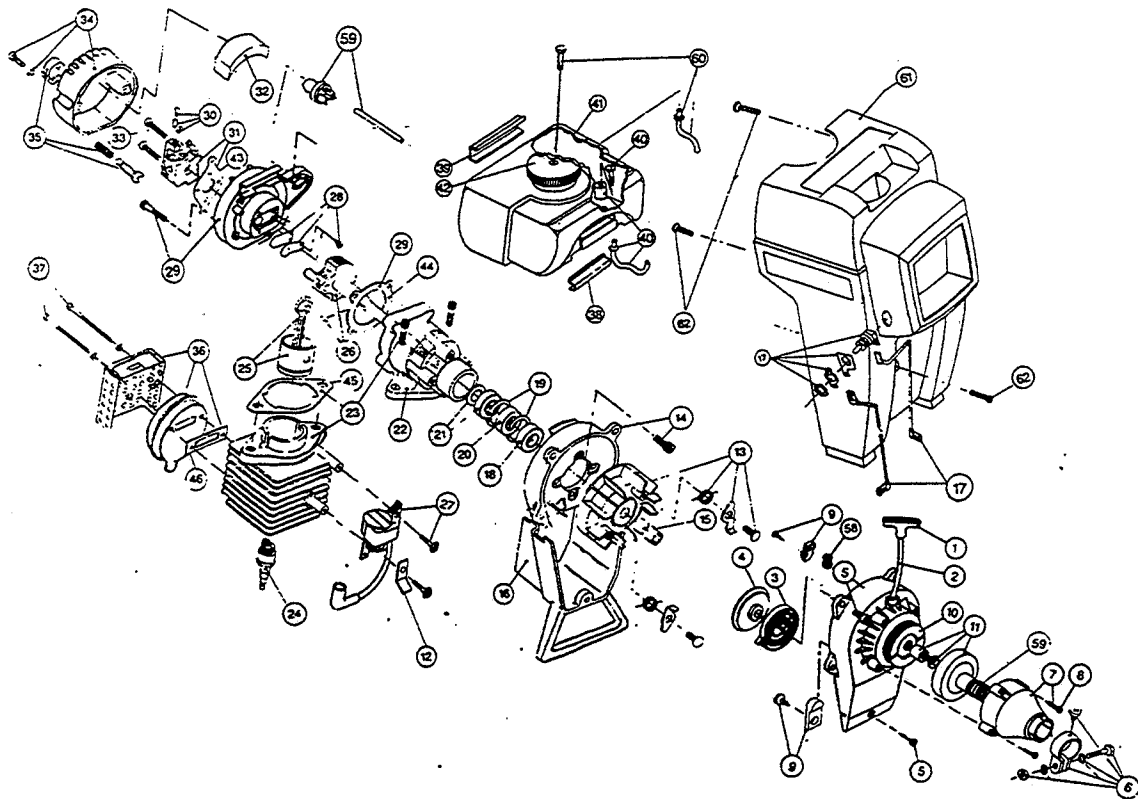

ENGINE PARTS - SERVISTAR 385SSR

Item	Part No.	Description	Item	Part No.	Description
1	610300	Pull Handle	43	610675	Carburetor Gasket (10 pack)
2	613103	Rope	44	610673	Carburetor Mount Gasket (10 pack)
3	613102	Recoil Spring	45	145564	Cylinder Gasket (10 pack)
4	683856	Recoil Pulley Assembly	46	610672	Exhaust Gasket (10 pack)
5	683600	Starter Housing Assembly	A*47	153593	Engine Hardware Kit
6	153597	Upper Clamp Assembly	*48	153307	Engine Gasket Kit
7	147354	Clutch Cover Assembly	*49	153308	O.E.M. Carburetor Repair Kit (Walbro)
8	145888	Clutch Cover Screw Assembly	*49	147170	O.E.M. Carburetor Repair Kit (Tillotson)
9	682546	Pulley Retainer Assembly	*50	153309	Gasket-Diaphragm Repair Kit (Walbro)
10	153591	Clutch Rotor Assembly	*50	147171	Gasket-Diaphragm Repair Kit (Tillotson)
11	153592	Clutch Drum Assembly	*51	682507	Piston Ring
12	611063	Ground Tab	*52	153594	Short Block Assembly (items 18-26)
13	153624	Flywheel Assembly	*53	153595	Crankcase Service Assembly (items 18-22, 26)
14	683065	Shroud Assembly	*54	610676	Flywheel Key (10 pack)
15	145918	Spacer	*55	683414	Complete Air Filter Assembly (items 32, 34 and 35)
16	683078	Shroud Extension and Stand	*56	147358	Fuel Tank Assembly (items 40-42, 60)
17	147367	Switch and Lead Assembly	A*57	683975	Carburetor Mount and Reed Assembly (items 28 and 29)
18	610308	Outer Bearing	58	611061	Rope Guide
19	682040	Snap Ring Assembly	59	683974	Primer Bulb and Hose Assembly
20	610309	Seal	60	147290	Return Line Assembly
21	682041	Inner Bearing Assembly	61	147368	Engine Cover Assembly
22	145563	Crankcase	62	147500	Engine Cover Screw Assembly
A23	611735	Cylinder Assembly			not shown
24	610311	Spark Plug			
25	153302	Piston and Rod Assembly			
26	145919	Power Shaft Assembly			
27	683390	Module Assembly			
A28	682046	Reed Assembly			
A29	683972	Carburetor Mount Assembly			
30	682048	Throttle Adjustment Assembly			
31	147292	Governed Carburetor Assembly			
32	610312	Air Cleaner Filter			
33	682505	Carburetor Mounting Screw Assembly			
34	683410	Carburetor/Air Cleaner Cover Assembly			
35	682052	Choke Knob Assembly			
A36	683273	Muffler Assembly			
A37	682054	Muffler Mounting Bolt Assembly			
38	145308	Front Mounting Pad			
39	612134	Rear Mounting Pad			
40	682039	Fuel Line Assembly			
41	147357	Fuel Tank			
42	147378	Fuel Cap Assembly (SSR33052)			

The above part numbers are for serial numbers 803080451 thru 903091099.

A Noted numbers are for serial numbers 903091100 thru 001118800.

A23	147603	Cylinder Assembly
A28	147573	Reed Assembly
A29	147654	Carburetor Mount Assembly
A36	147799	Muffler Assembly
A37	147575	Muffler Mounting Bolt Assembly
A47	147655	Engine Hardware Kit
A57	147600	Carburetor Mount and Reed Assembly