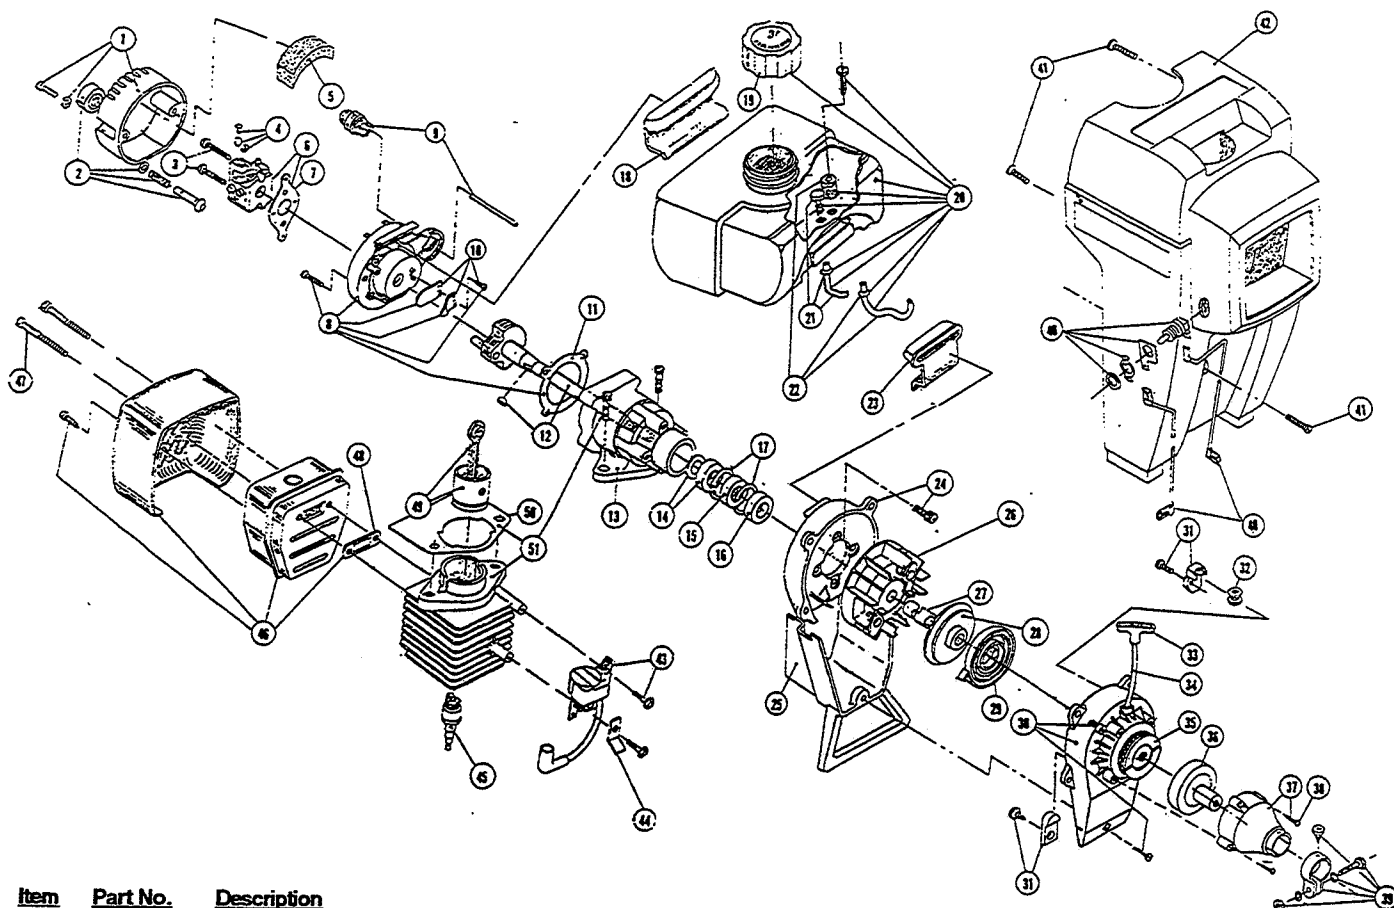

ENGINE PARTS - SERVISTAR 385SSR

Item	Part No.	Description
1	683414	Air Filter Cover Assembly (includes items 2, 5)
2	682052	Choke Knob Assembly
3	682505	Carburetor Mounting Screw Assembly
4	682048	Throttle Adjustment Assembly (Walbro)
4	147640	Throttle Adjustment Assembly (Tillotson)
5	610312	Air Cleaner Filter
6	147602	Governed Carburetor Assembly
7	610675	Carburetor Gasket (10 pack)
8	180033	Carburetor Mount Assembly
9	683974	Primer Bulb and Hose Assembly
10	147573	Reed Assembly
11	612115	Carburetor Mount Gasket
12	180022	Power Shaft Assembly
13	147015	Crankcase
14	682041	Inner Bearing Assembly
15	610309	Seal
16	610308	Outer Bearing
17	682040	Snap Ring Assembly
18	612134	Rear Mounting Pad
19	180000	Fuel Cap Assembly
20	147580	Fuel Tank Assembly
21	147290	Return Line
22	682039	Fuel Line Assembly
23	145308	Front Mounting Pad
24	683065	Shroud Assembly
25	683078	Shroud Extension and Stand
26	153624	Flywheel Assembly
27	145918	Spacer
28	683856	Starter Pulley
29	613102	Recoil Spring
30	147208	Starter Housing Assembly
31	153644	Pulley and Rope Guide Retainers
32	611061	Rope Guide
33	610300	Pull Handle
34	613103	Rope
35	153591	Clutch Rotor Assembly

Item	Part No.	Description
36	153592	Clutch Drum Assembly
37	147354	Clutch Cover Assembly
38	145888	Clutch Cover Screw Assembly
39	153597	Upper Clamp Assembly
40	147367	Switch and Lead Assembly
41	147500	Engine Cover Screw
42	147368	Engine Cover Assembly
43	683390	Module Assembly
44	611063	Ground Tab
45	610311	Spark Plug
46	180119	Muffler Assembly
47	147575	Muffler Mounting Bolt Assembly
48	610672	Exhaust Gasket (10 pack)
49	147012	Piston and Rod Assembly
50	145564	Cylinder Gasket (10 pack)
51	180063	Cylinder Assembly
*	180034	Engine Hardware Kit
*	180011	Engine Gasket Kit
*	153308	O.E.M. Carburetor Repair Kit (Walbro)
*	147170	O.E.M. Carburetor Repair Kit (Tillotson)
*	153309	Gasket-Diaphragm Repair Kit (Walbro)
*	147171	Gasket-Diaphragm Repair Kit (Tillotson)
*	682507	Piston Ring
*	180027	Short Block Assembly (includes items 12-17, 45, 49, 51)
*	180026	Crankcase Service Assembly (includes items 12-17)
*	610676	Flywheel Key (10 pack)
*		not shown

The above part numbers are for serial numbers 012034701 and greater.