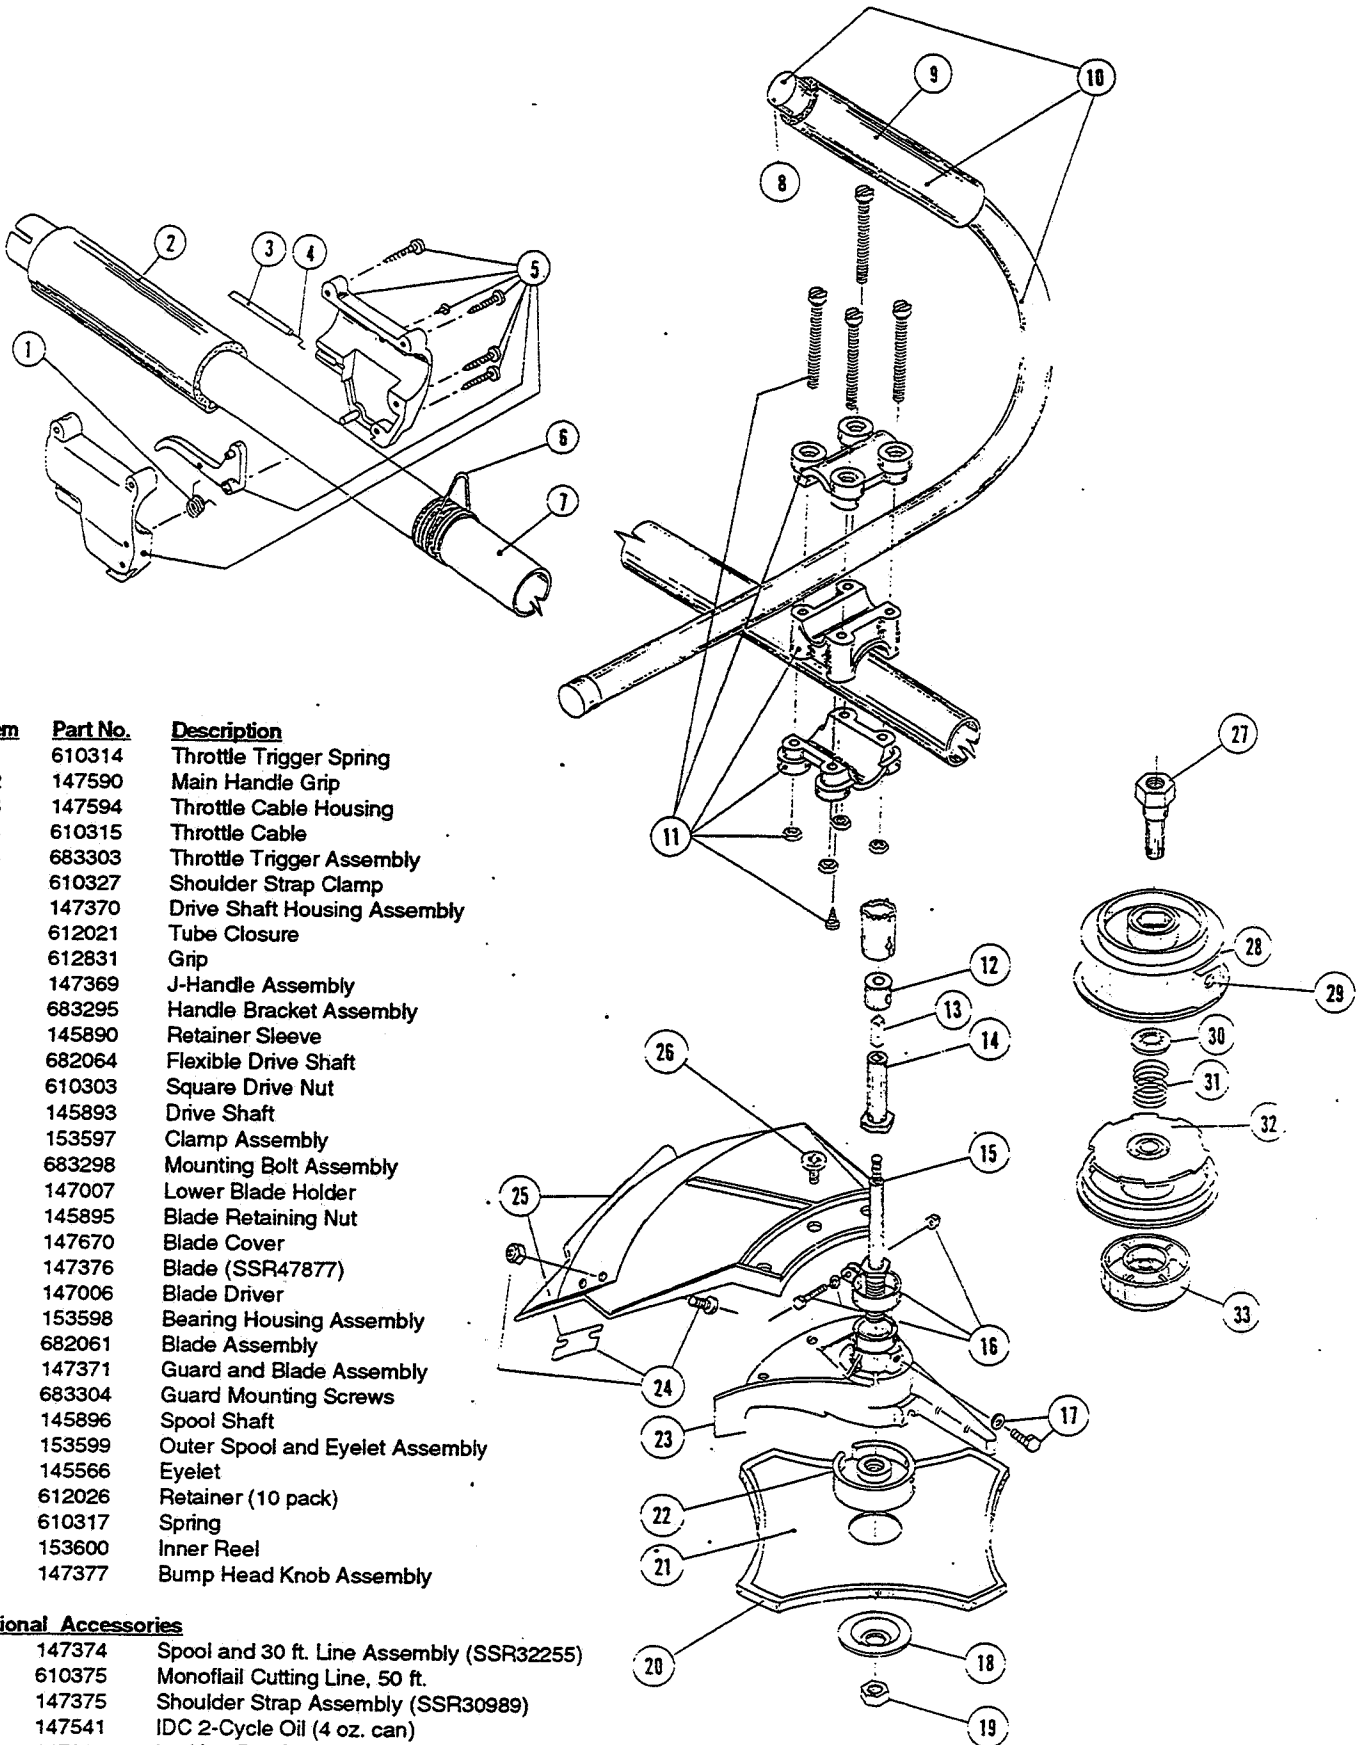

BOOM & TRIMMER PARTS - SERVISTAR 385SSR

Item	Part No.	Description
1	610314	Throttle Trigger Spring
2	147590	Main Handle Grip
3	147594	Throttle Cable Housing
4	610315	Throttle Cable
5	683303	Throttle Trigger Assembly
6	610327	Shoulder Strap Clamp
7	147370	Drive Shaft Housing Assembly
8	612021	Tube Closure
9	612831	Grip
10	147369	J-Handle Assembly
11	683295	Handle Bracket Assembly
12	145890	Retainer Sleeve
13	682064	Flexible Drive Shaft
14	610303	Square Drive Nut
15	145893	Drive Shaft
16	153597	Clamp Assembly
17	683298	Mounting Bolt Assembly
18	147007	Lower Blade Holder
19	145895	Blade Retaining Nut
20	147670	Blade Cover
21	147376	Blade (SSR47877)
22	147006	Blade Driver
23	153598	Bearing Housing Assembly
24	682061	Blade Assembly
25	147371	Guard and Blade Assembly
26	683304	Guard Mounting Screws
27	145896	Spool Shaft
28	153599	Outer Spool and Eyelet Assembly
29	145566	Eyelet
30	612026	Retainer (10 pack)
31	610317	Spring
32	153600	Inner Reel
33	147377	Bump Head Knob Assembly

Optional Accessories

- 147374 Spool and 30 ft. Line Assembly (SSR32255)
- 610375 Monofilament Cutting Line, 50 ft.
- 147375 Shoulder Strap Assembly (SSR30989)
- 147541 IDC 2-Cycle Oil (4 oz. can)
- 147299 Locking Rod Tool
- 145905 Wrench

* not shown