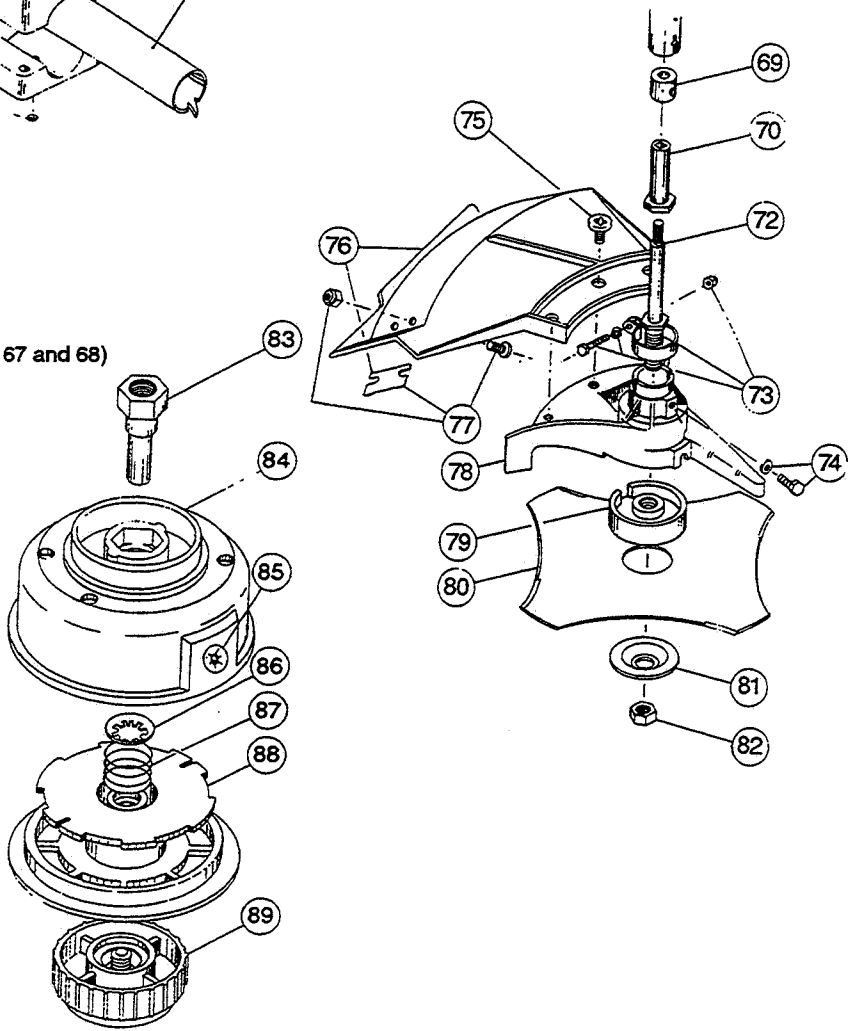

BOOM & TRIMMER PARTS - SERVISTAR 385SSR

Item	Part No.	Description
58	147281	Main Handle Grip
59	145889	Throttle Cable Housing
60	610315	Throttle Cable
61	683303	Throttle Trigger Assembly
62	610314	Throttle Trigger Spring
*63	610337	Shoulder Strap Clamp
64	147369	J-Handle Assembly (includes items 67 and 68)
65	683295	Handle Bracket Assembly
66	147370	Drive Shaft Housing Assembly
67	612021	Tube Closure
68	612381	Grip
69	145890	Retainer Sleeve
70	610303	Square Drive
*71	145905	Wrench
72	145893	Drive Shaft
73	682060	Clamp Assembly
74	683298	Mounting Bolt Assembly
75	683304	Guard Mounting Screws
76	147371	Guard and Blade Assembly
77	682061	Blade Assembly
78	153598	Bearing Housing Assembly
79	147006	Blade Driver
80	147376	Blade (SSR47877)
81	147007	Lower Blade Assembly
82	145895	Blade Retaining Nut
83	145896	Spool Shaft
84	153599	Outer Spool and Eyelet Assembly
85	145566	Eyelet
86	612026	Retainer (10 pack)
87	610317	Spring
88	153600	Inner Reel
89	147377	Bump Head Knob Assembly
90	682064	Flexible Drive Shaft