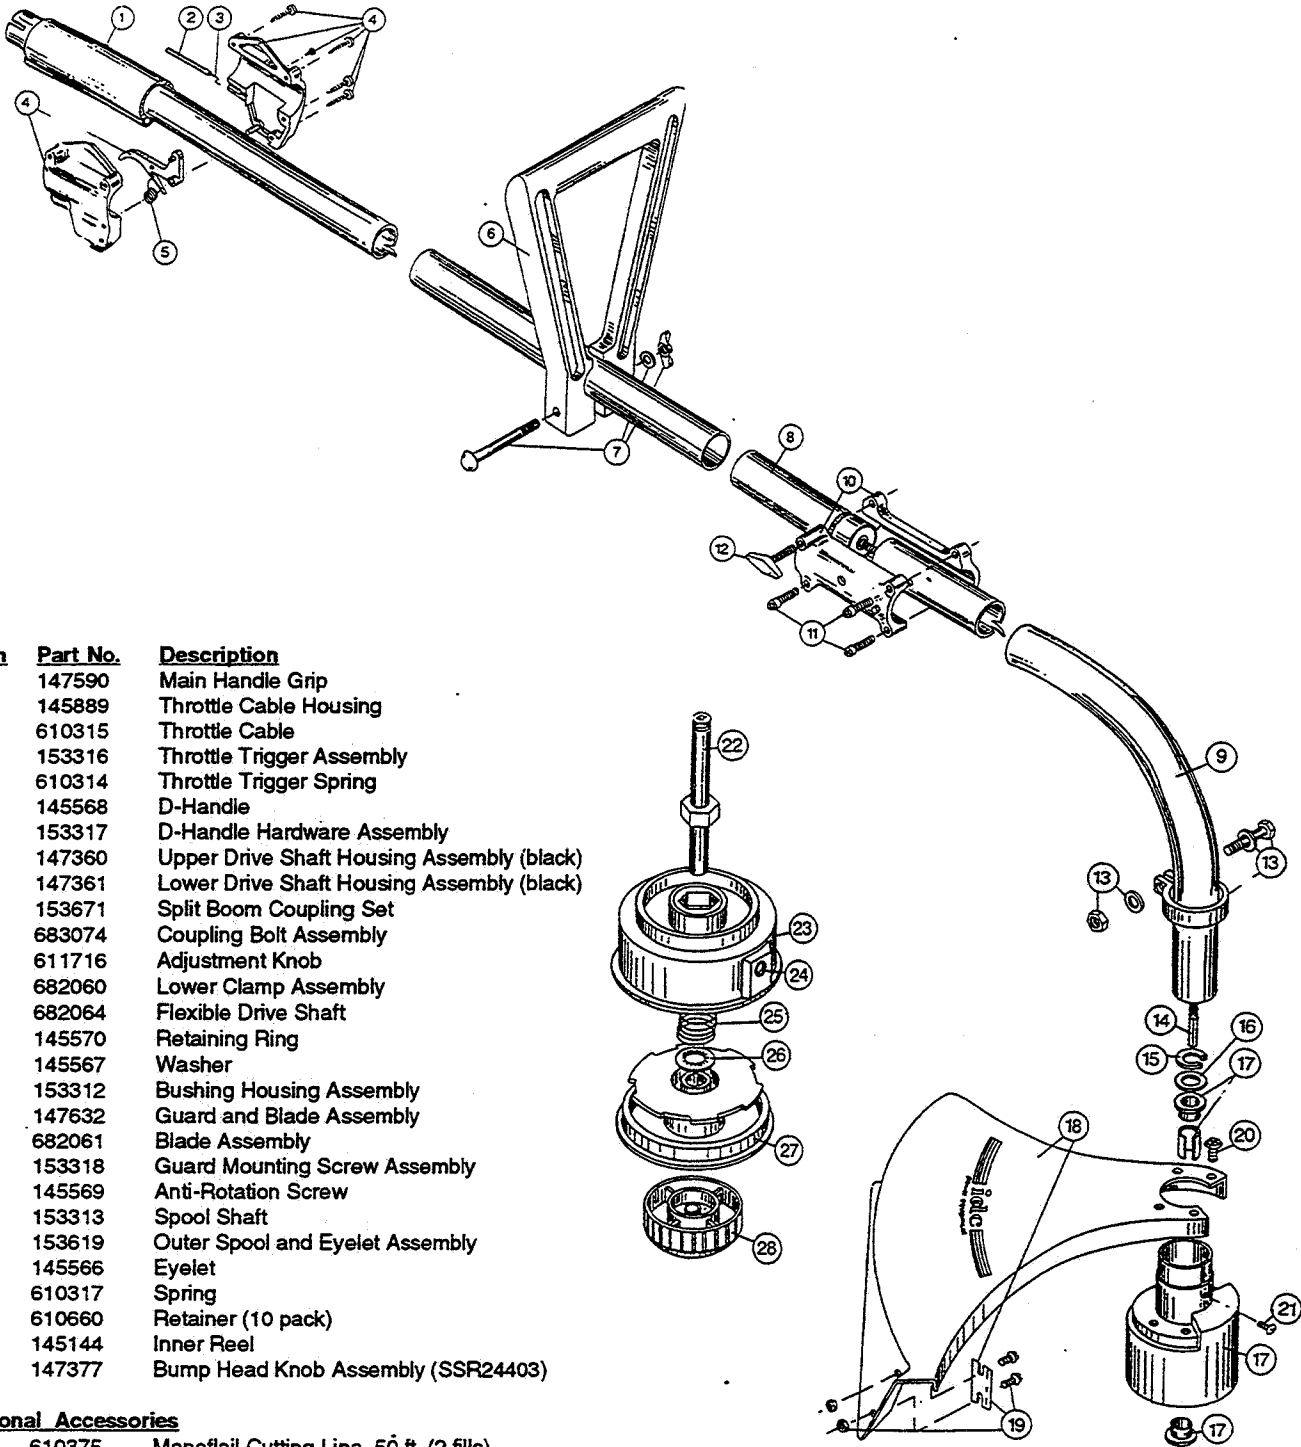

BOOM & TRIMMER PARTS - SERVISTAR 375SSR

Item	Part No.	Description
1	147590	Main Handle Grip
2	145889	Throttle Cable Housing
3	610315	Throttle Cable
4	153316	Throttle Trigger Assembly
5	610314	Throttle Trigger Spring
6	145568	D-Handle
7	153317	D-Handle Hardware Assembly
8	147360	Upper Drive Shaft Housing Assembly (black)
9	147361	Lower Drive Shaft Housing Assembly (black)
10	153671	Split Boom Coupling Set
11	683074	Coupling Bolt Assembly
12	611716	Adjustment Knob
13	682060	Lower Clamp Assembly
14	682064	Flexible Drive Shaft
15	145570	Retaining Ring
16	145567	Washer
17	153312	Bushing Housing Assembly
18	147632	Guard and Blade Assembly
19	682061	Blade Assembly
20	153318	Guard Mounting Screw Assembly
21	145569	Anti-Rotation Screw
22	153313	Spool Shaft
23	153619	Outer Spool and Eyelet Assembly
24	145566	Eyelet
25	610317	Spring
26	610660	Retainer (10 pack)
27	145144	Inner Reel
28	147377	Bump Head Knob Assembly (SSR24403)

Optional Accessories

- 610375 Monofil Cutting Line, 50 ft. (2 fills)
- 147374 Spool and 30 ft. Line (dual) (SSR32255)
- 147375 Shoulder Strap Assembly (SSR30989)
- 153407 IDC 2-Cycle Oil (4 oz.)
- not shown