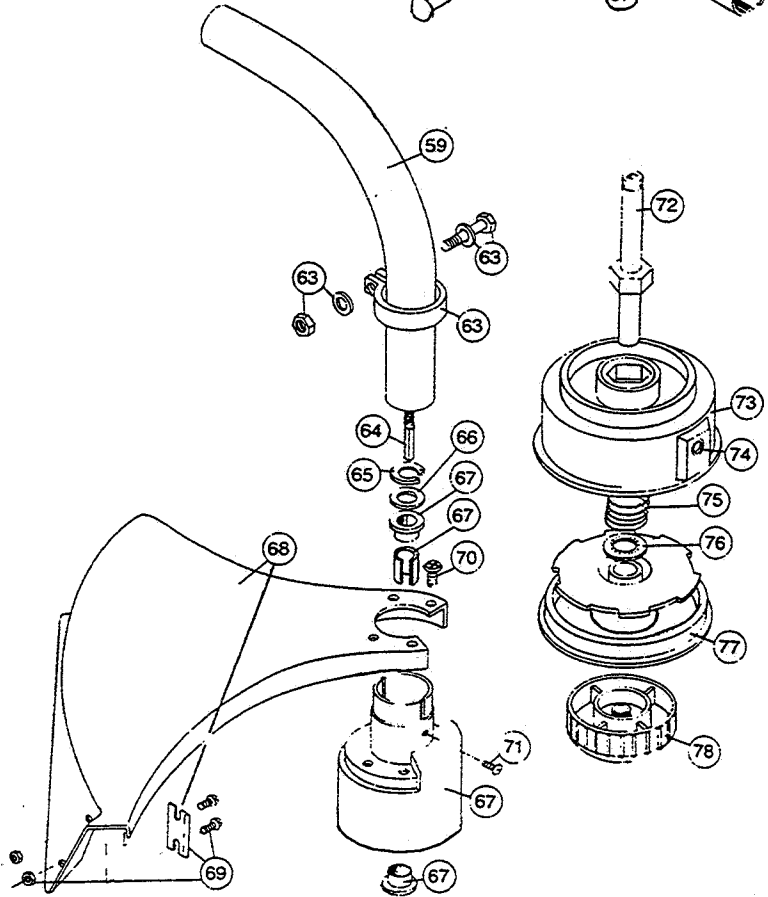

Optional Accessories

- 610375 Monofil Cutting Line, 50 ft. (2 fills)
- 147374 Spool and 30 ft. Line (dual) (SSR32255)
- 147375 Shoulder Strap Assembly (SSR30989)
- 153407 Ryan 2-Cycle Oil (4 oz.)

* not shown