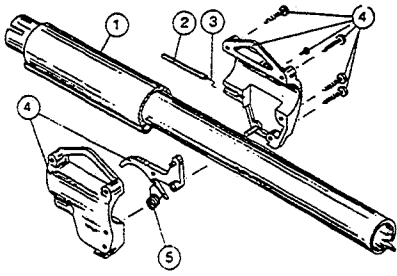

BOOM & TRIMMER PARTS - SERVISTAR 375SSR

Item	Part No.	Description
1	147590	Main Handle Grip
2	145889	Throttle Cable Housing
3	610315	Throttle Cable
4	153316	Throttle Trigger Assembly
5	610314	Throttle Trigger Spring
6	145568	D-Handle
7	153317	D-Handle Hardware Assembly
8	147360	Upper Drive Shaft Housing Assembly
9	147361	Lower Drive Shaft Housing Assembly
10	153671	Split Boom Coupling Set
11	683074	Coupling Bolt Assembly
12	611716	Adjustment Knob
13	682060	Lower Clamp Assembly
14	682064	Flexible Drive Shaft
15	145570	Retaining Ring
16	145567	Washer
17	153312	Bushing Housing Assembly
18	147362	Guard and Blade Assembly
19	682061	Blade Assembly
20	153318	Guard Mounting Screw Assembly
21	145569	Anti-Rotation Screw
22	153313	Spool Shaft
23	153619	Outer Spool and Eyelet Assembly
24	145566	Eyelet
25	610317	Spring
26	610660	Retainer (10 pack)
27	145144	Inner Reel
28	147377	Bump Head Knob Assembly (SSR24403)

Optional Accessories

- 610375 Monofil Cutting Line, 50 ft. (2 fills)
- 147374 Spool and 30 ft. Line (dual) (SSR32255)
- 147375 Shoulder Strap Assembly (SSR30989)
- 153407 IDC 2-Cycle Oil (4 oz. can)

* not shown