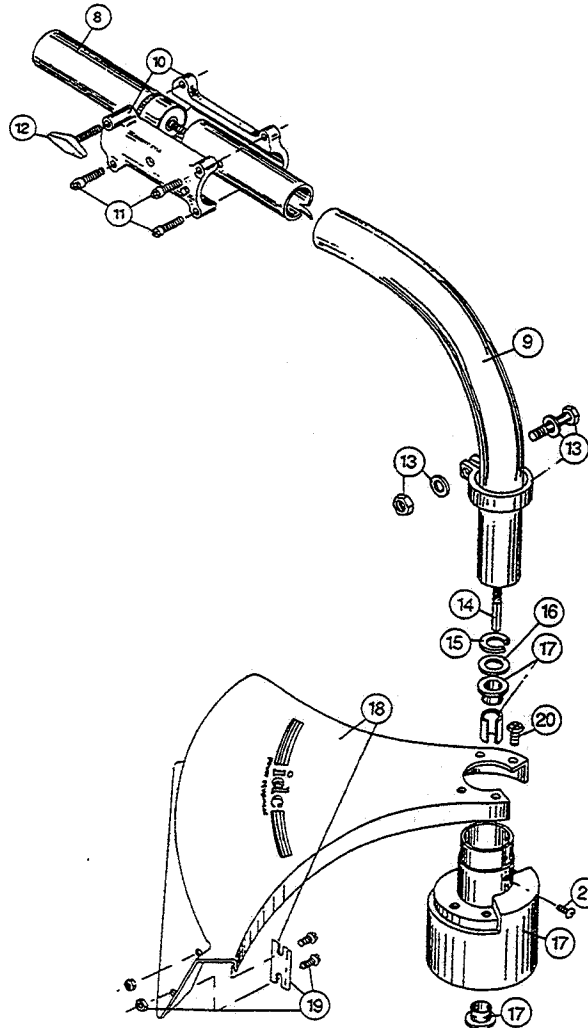

\* not shown

The above part numbers are for serial numbers 805084827 thru 903091101.

**BOOM & TRIMMER PARTS - SERVISTAR 375SSR**

Item	Part No.	Description
1	147590	Main Handle Grip
2	145889	Throttle Cable Housing
3	610315	Throttle Cable
4	153316	Throttle Trigger Assembly
5	610314	Throttle Trigger Spring
6	145568	D-Handle
7	153317	D-Handle Hardware Assembly
8	147360	Upper Drive Shaft Housing Assembly
9	147361	Lower Drive Shaft Housing Assembly
10	153671	Split Boom Coupling Set
11	683074	Coupling Bolt Assembly
12	611716	Adjustment Knob
13	682060	Lower Clamp Assembly
14	682064	Flexible Drive Shaft
15	145570	Retaining Ring
16	145567	Washer
17	153312	Bushing Housing Assembly
18	147362	Guard and Blade Assembly
19	682061	Blade Assembly
20	153318	Guard Mounting Screw Assembly
21	145569	Anti-Rotation Screw
22	153313	Spool Shaft
23	153619	Outer Spool and Eyelet Assembly
24	145566	Eyelet
25	610317	Spring
26	610660	Retainer (10 pack)
27	145144	Inner Reel
28	147377	Bump Head Knob Assembly (SSR24403)