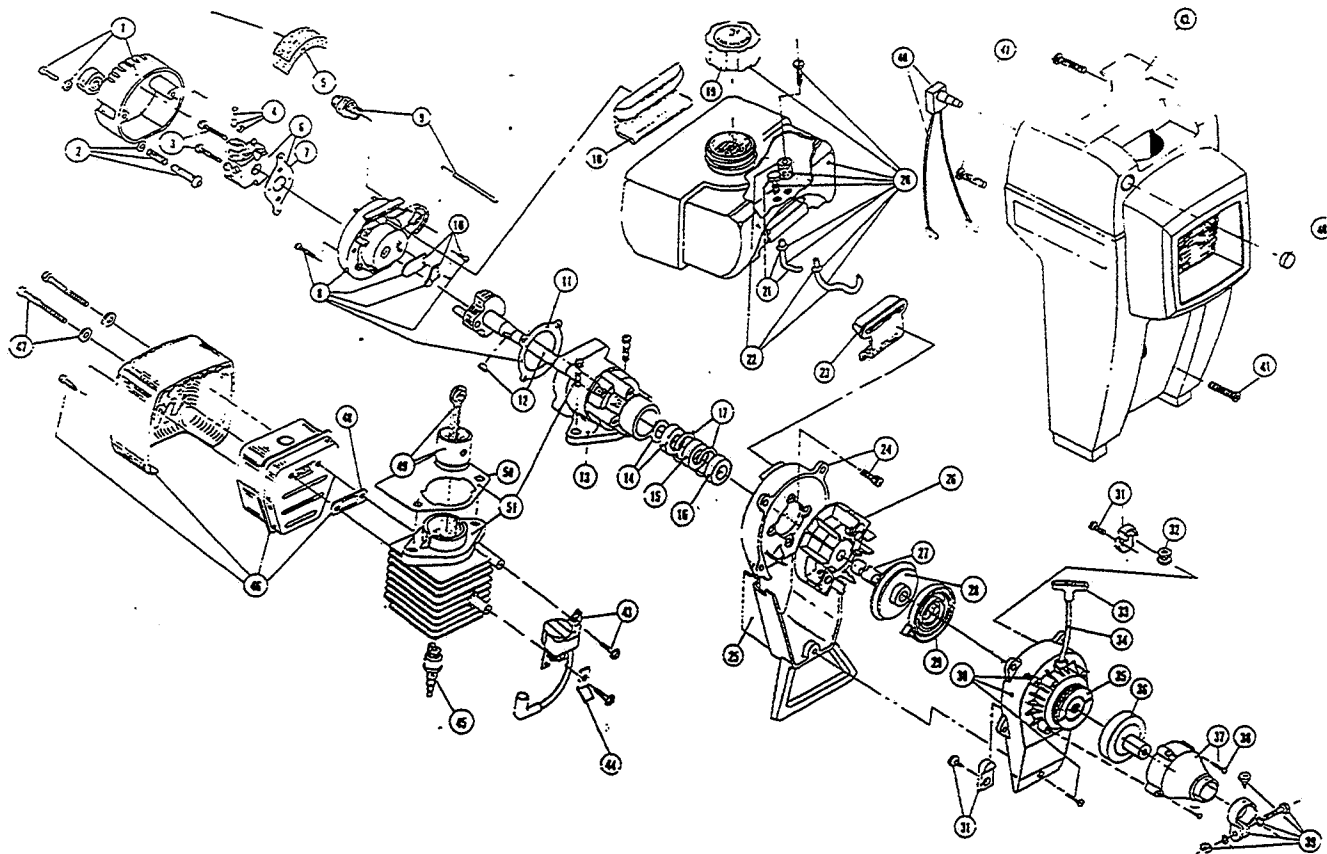

ENGINE PARTS - SERVISTAR 375SSR

Item	Part No.	Description
1	683414	Carburetor/Air Cleaner Cover Assembly (includes items 2 and 5)
2	682052	Choke Knob Assembly
3	682505	Air Cleaner Filter
4	682048	Carburetor Mounting Screw Assembly
4	147640	Throttle Adjustment Assembly (Walbro)
5	610312	Throttle Adjustment Assembly (Tillotson)
6	147572	Carburetor Assembly
7	610675	Carburetor Gasket (10 pack)
8	683974	Primer and Hose Assembly
9	180033	Carburetor Mount Assembly
10	147573	Reed Assembly
11	612115	Carburetor Mount Gasket (10 pack)
12	180022	Power Shaft Assembly
13	147015	Crankcase
14	682041	Inner Bearing Assembly
15	610309	Seal
16	610308	Outer Bearing Assembly
17	682040	Snap Ring Assembly
18	612134	Rear Mounting Pad
19	180000	Fuel Cap Assembly
20	147580	Fuel Tank Assembly
21	147290	Return Line Assembly
22	682039	Fuel Line Assembly
23	145308	Front Mounting Pad
24	683065	Shroud Assembly
25	683078	Shroud Extension and Stand
26	153624	Flywheel Assembly
27	145918	Spacer
28	683856	Recoil Pulley Assembly
29	613102	Recoil Spring
30	683600	Starter Housing Assembly
31	682546	Pulley Retainer Assembly
32	611061	Rope Guide
33	610300	Pull Handle

Item	Part No.	Description
34	613103	Rope
35	153591	Clutch Rotor Assembly
36	153592	Clutch Drum Assembly
37	147354	Clutch Cover Assembly
38	145888	Clutch Cover Screw Assembly
39	153597	Upper Clamp Assembly
40	147355	Switch and Lead Assembly
41	147500	Engine Cover Screw Assembly
42	147359	Engine Cover Assembly
43	683390	Module Assembly
44	611063	Ground Tab
45	610311	Spark Plug
46	180005	Muffler Assembly
47	147575	Muffler Mounting Bolt Assembly
48	610672	Exhaust Gasket (10 pack)
49	180001	Piston and Rod Assembly
50	145564	Cylinder Gasket (10 pack)
51	147598	Cylinder Assembly
*	180034	Engine Hardware Kit
*	180011	Engine Gasket Kit
*	153308	O.E.M. Carburetor Repair Kit (Walbro)
*	180019	O.E.M. Carburetor Repair Kit (Tillotson)
*	153309	Gasket-Diaphragm Repair Kit (Walbro)
*	180020	Gasket-Diaphragm Repair Kit (Tillotson)
*	180013	Piston Ring
*	147599	Short Block Assembly (items 12-17, 45, 49, 51)
*	147456	Crankcase Service Assembly (items 12-17)
*	610676	Flywheel Key (10 pack)
*	not shown	

The above part numbers are for serial numbers 002051701 thru 004025100.