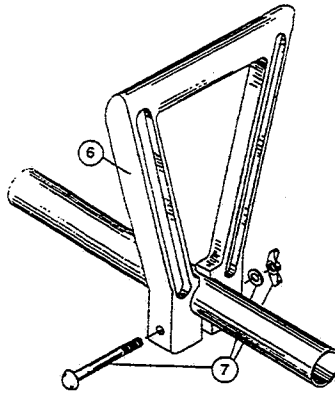

BOOM & TRIMMER PARTS - SERVISTAR 375SSR

Item	Part No.	Description
1	147590	Main Handle Grip
2	145889	Throttle Cable Housing
3	610315	Throttle Cable
4	153316	Throttle Trigger Assembly
5	610314	Throttle Trigger Spring
6	145568	D-Handle
7	153317	D-Handle Hardware Assembly
8	147360	Upper Drive Shaft Housing Assembly
9	147361	Lower Drive Shaft Housing Assembly
10	153671	Split Boom Coupling Set
11	683074	Coupling Bolt Assembly
12	611716	Adjustment Knob
13	682060	Lower Clamp Assembly
14	682064	Flexible Drive Shaft
15	145570	Retaining Ring
16	145567	Washer
17	153312	Bushing Housing Assembly
18	147362	Guard and Blade Assembly
19	682061	Blade Assembly
20	153318	Guard Mounting Screw Assembly
21	145569	Anti-Rotation Screw
22	153313	Spool Shaft
23	153619	Outer Spool and Eyelet Assembly
24	145566	Eyelet
25	610317	Spring
26	610660	Retainer (10 pack)
27	145144	Inner Reel
28	147377	Bump Head Knob Assembly (SSR24403)

Optional Accessories

- 610375 Monofil Cutting Line, 50 ft. (2 fills)
- 147374 Spool and 30 ft. Line (dual) (SSR32255)
- 147375 Shoulder Strap Assembly (SSR30989)
- 153407 IDC 2-Cycle Oil (4 oz. can)

* not shown