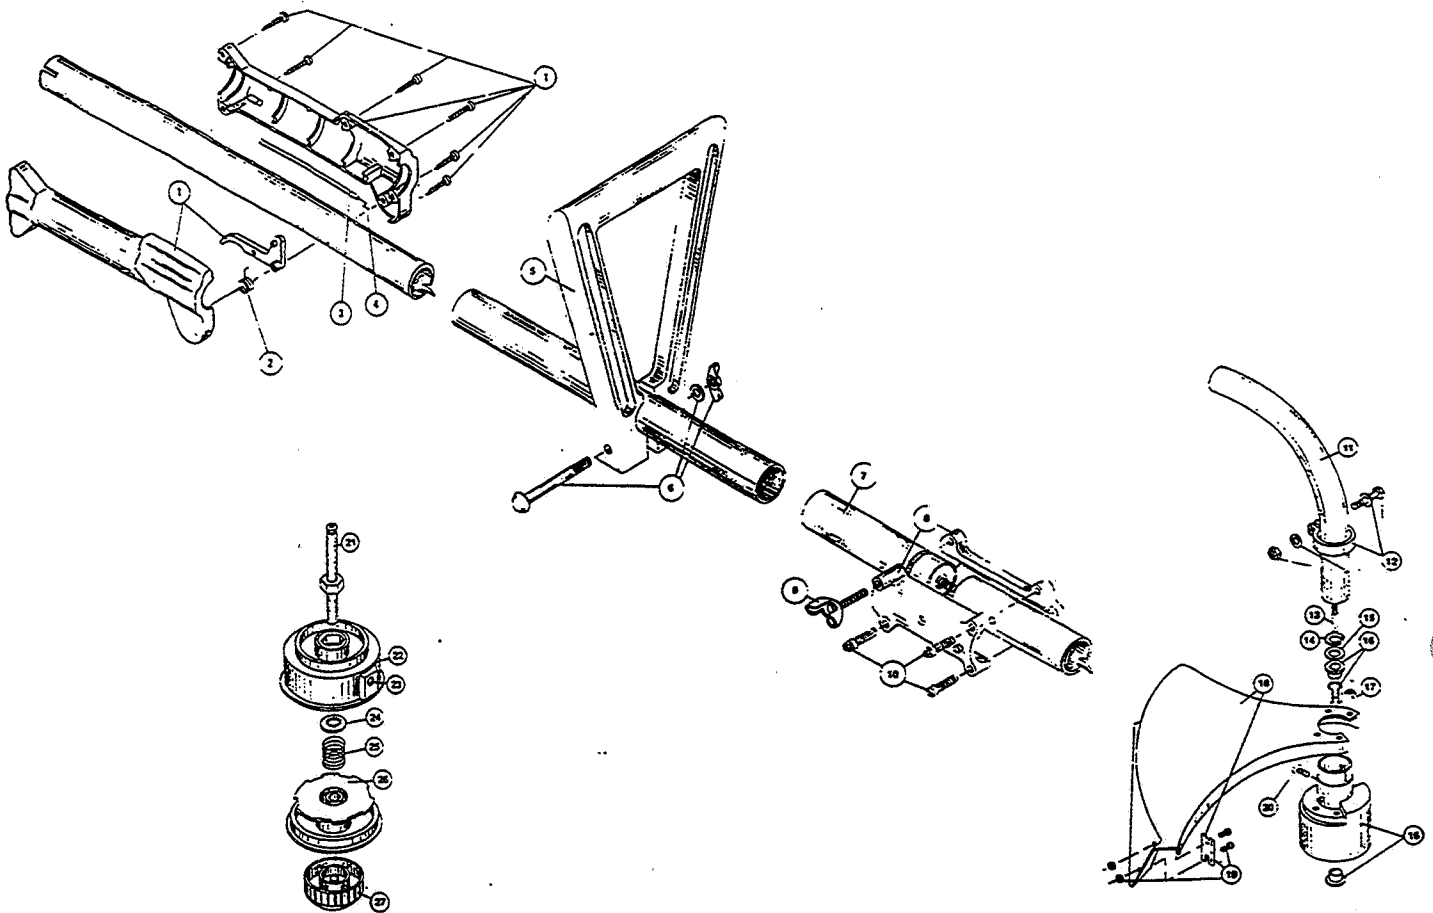

BOOM & TRIMMER PARTS - SERVISTAR 375SSR ADDENDUM

Item	Part No.	Description
1	180277	Throttle Housing and Trigger Assembly
2	610314	Throttle Trigger Spring
3	180021	Throttle Cable Housing
4	180127	Throttle Cable
5	145568	D-Handle
6	153317	D-Handle Hardware Assembly
7	180347	Upper Drive Shaft Housing Assembly
8	153671	Lower Drive Shaft Housing Assembly
9	611716	Adjustment Knob Set
10	683074	Coupling Bolt Assembly
11	180348	Adjustment Knob
12	153597	Lower Clamp Assembly
13	682064	Flexible Drive Shaft
14	145570	Retaining Ring
15	145567	Washer
16	153312	Bushing Housing Assembly
17	153318	Guard and Mounting Screw Assembly
18	147362	Guard and Blade Assembly
19	682061	Blade Assembly

Item	Part No.	Description
20	145569	Anti-Rotation Screw
21	153313	Spool Shaft
22	153619	Outer Spool and Eyelet Assembly
23	145566	Eyelet
24	610660	Retainer (10 pack)
25	610317	Spring
26	153600	Inner Reel
27	147377	Bump Head Knob Assembly

Optional Accessories

*	610375	Monofil Cutting Line, 50 ft.
*	147374	Spool and Line (30 ft.) Assembly (SSR32255)
*	147375	Shoulder Strap Assembly (SSR30989)
*	147541	IDC or Ryobi 2-Cycle Oil (4 oz. can)
*	147823	Complete Cutting Head Assembly (12-27)
*	not shown