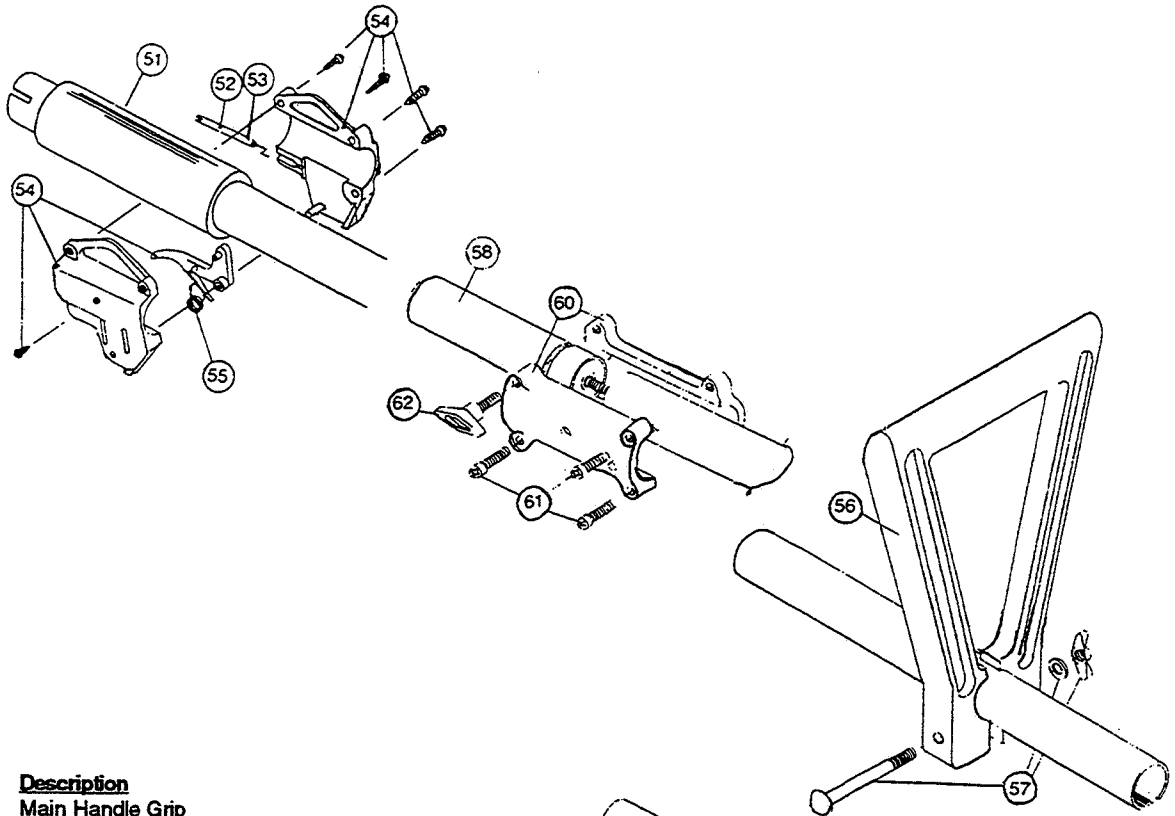

BOOM & TRIMMER PARTS - SERVISTAR 375SSR

Item	Part No.	Description
51	147281	Main Handle Grip
52	145889	Throttle Cable Housing
53	610315	Throttle Cable
54	153316	Throttle Trigger Assembly
55	610314	Throttle Trigger Spring
56	145568	D-Handle
57	153317	D-Handle Hardware Assembly
58	147360	Upper Drive Shaft Housing Assembly
59	147361	Lower Drive Shaft Housing Assembly
60	153671	Split Boom Coupling Set
61	683074	Coupling Bolt Assembly
62	611716	Adjustment Knob
63	682060	Lower Clamp Assembly
64	682064	Flexible Drive Shaft
65	145570	Retaining Ring
66	145567	Washer
67	153312	Bushing Housing Assembly
68	147632	Guard and Blade Assembly
69	682061	Blade Assembly
70	153318	Guard Mounting Screw Assembly
71	145569	Anti-Rotation Screw
72	153313	Spool Shaft
73	153619	Outer Spool and Eyelet Assembly
74	145566	Eyelet
75	610317	Spring
76	610660	Retainer (10 pack)
77	145144	Inner Reel
78	147377	Bump Head Knob Assembly (SSR24403)