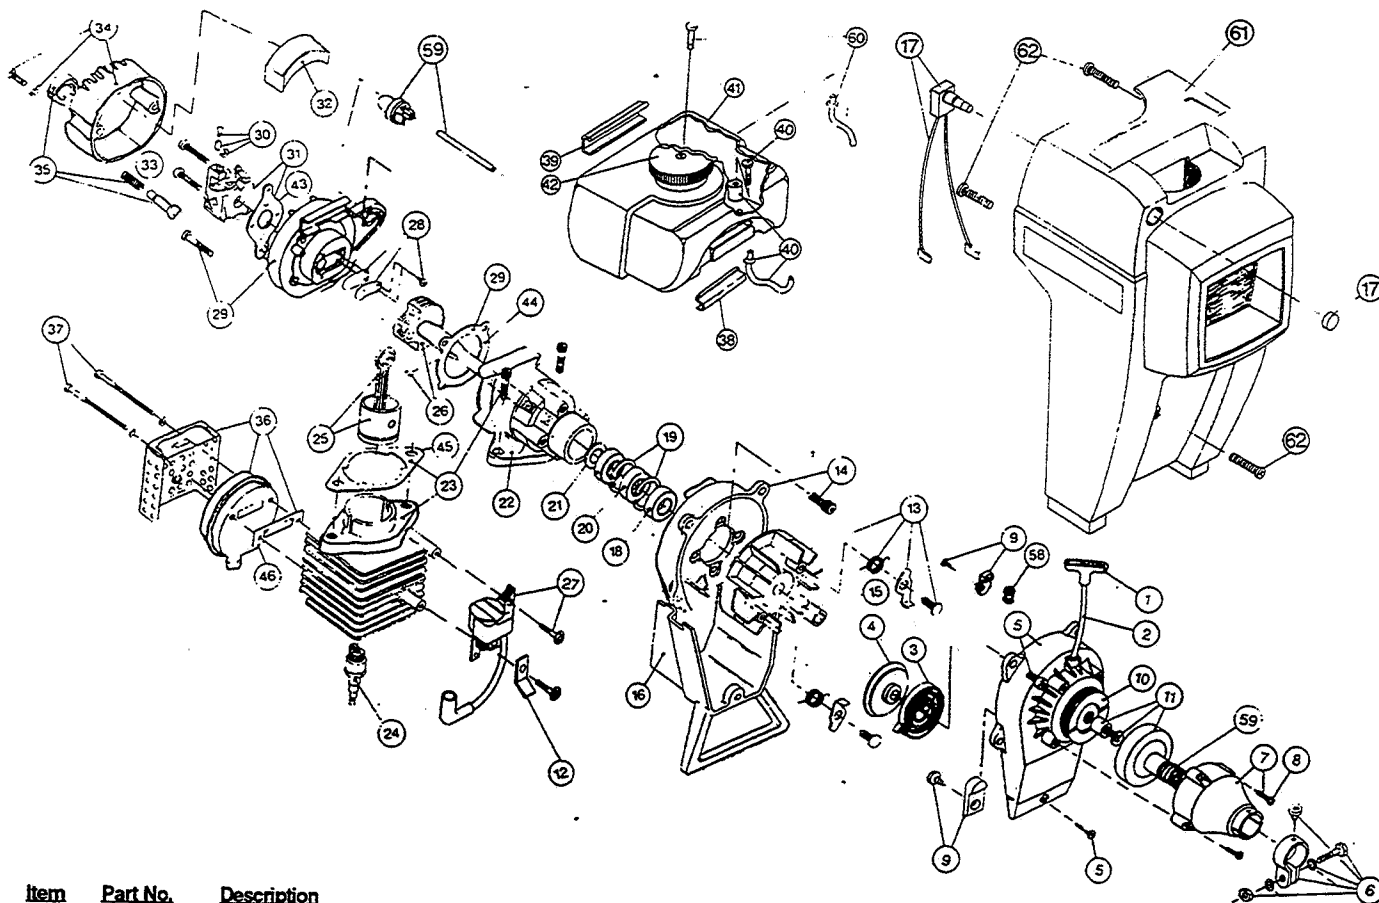

ENGINE PARTS - SERVISTAR 375SSR

Item	Part No.	Description
1	610300	Pull Handle
2	613103	Rope
3	613102	Recoil Spring
4	683856	Recoil Pulley Assembly
5	683600	Starter Housing Assembly
6	153597	Upper Clamp Assembly
7	147354	Clutch Cover Assembly
8	145888	Clutch Cover Screw Assembly
9	683546	Pulley Retainer
10	153591	Clutch Rotor Assembly
11	153592	Clutch Drum Assembly
12	611063	Ground Tab
13	153624	Flywheel Assembly
14	683065	Shroud Assembly
15	145918	Spacer
16	683078	Shroud Extension and Stand
17	147355	Switch and Lead Assembly
18	610308	Outer Bearing
19	682040	Snap Ring Assembly
20	610309	Seal
21	682041	Inner Bearing Assembly
22	145563	Crankcase
23	611735	Cylinder Assembly
24	610311	Spark Plug
25	153302	Piston and Rod Assembly
26	145919	Power Shaft Assembly
27	683390	Module Assembly
28	682046	Reed Assembly
29	683972	Carburetor Mount Assembly
30	682048	Throttle Adjustment Assembly
31	683973	Carburetor Assembly (Walbro)
32	610312	Air Cleaner Filter
33	682505	Carburetor Mounting Screw Assembly
34	683410	Carburetor/Air Cleaner Cover Assembly
35	682052	Choke Knob Assembly
36	683273	Muffler Assembly
37	682054	Muffler Mounting Bolt Assembly
38	145308	Front Mounting Pad

Item	Part No.	Description
39	612134	Rear Mounting Pad
40	682039	Fuel Line Assembly
41	147357	Fuel Tank
42	147378	Fuel Cap Assembly (SSR33052)
43	610675	Carburetor Gasket (10 pack)
44	610673	Carburetor Mount Gasket (10 pack)
45	145564	Cylinder Gasket (10 pack)
46	610672	Exhaust Gasket (10 pack)
*47	153593	Engine Hardware Kit
*48	153307	Engine Gasket Kit
*49	153308	O.E.M. Carburetor Repair Kit (Walbro)
*49	147170	O.E.M. Carburetor Repair Kit (Tillotson)
*50	153309	Gasket-Diaphragm Repair Kit (Walbro)
*50	147171	Gasket-Diaphragm Repair Kit (Tillotson)
*51	682507	Piston Ring
*52	153594	Short Block Assembly (items 18-26)
*53	153595	Crankcase Service Assembly (item 18-22, 26)
*54	610676	Flywheel Key (10 pack)
*55	683414	Complete Air Filter Assembly (items 32, 34, 35)
*56	147358	Fuel Tank Assembly (items 40-42, 60)
*57	683975	Carburetor Mount and Reed Assembly (items 28 and 29)
58	611061	Rope Guide
59	683974	Primer and Hose Assembly
60	147290	Return Line Assembly
61	147359	Engine Cover Assembly
62	147500	Engine Cover Screw Assembly

* not shown

The above part numbers are for serial numbers 805084827 thru 903091101.