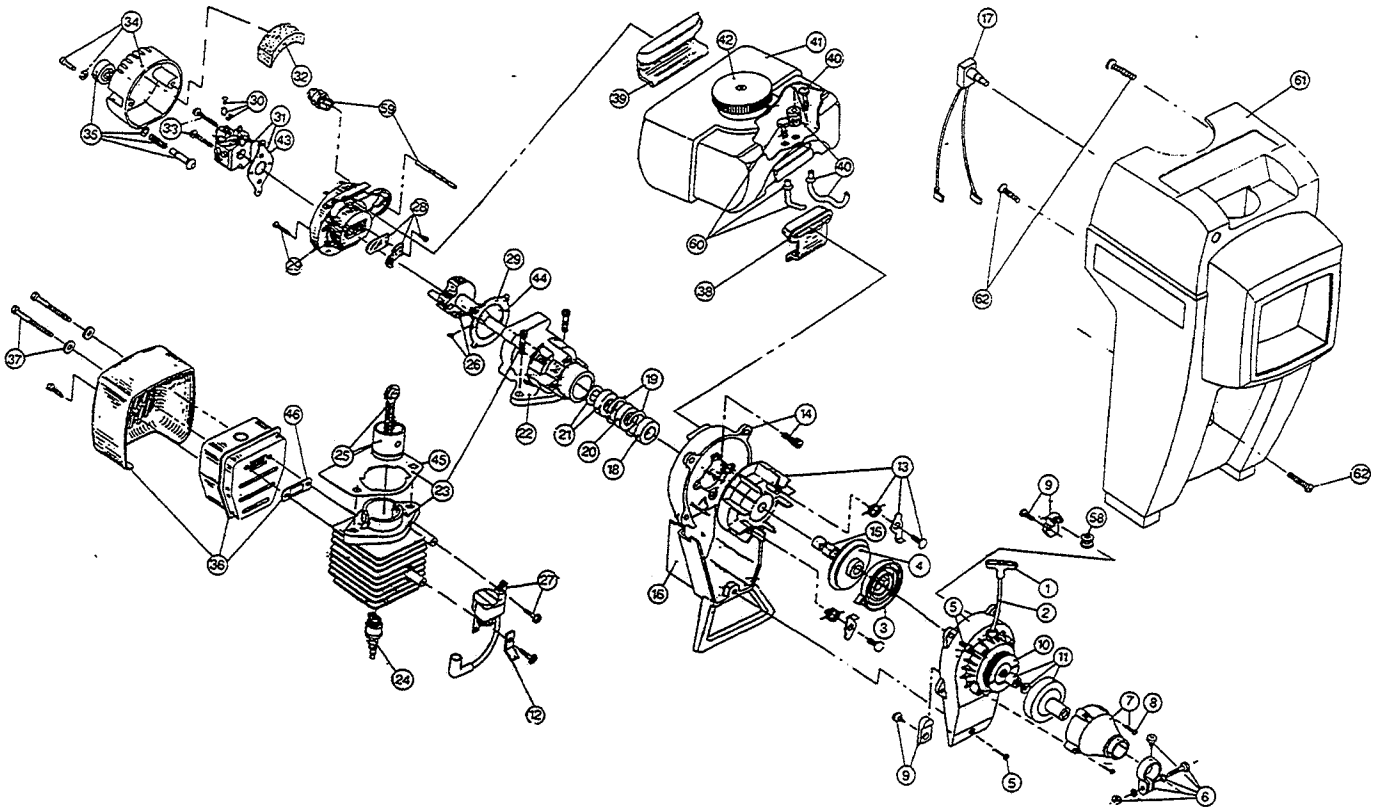

ENGINE PARTS - SERVISTAR 375SSR

Item	Part No.	Description
1	610300	Pull Handle
2	613103	Rope
3	613102	Recoil Spring
4	683856	Recoil Pulley Assembly
5	683600	Starter Housing Assembly
6	153597	Upper Clamp Assembly
7	147354	Clutch Cover Assembly
8	145888	Clutch Cover Screw Assembly
9	683546	Pulley Retainer Assembly
10	153591	Clutch Rotor Assembly
11	153592	Clutch Drum Assembly
12	611063	Ground Tab
13	153624	Flywheel Assembly
14	683065	Shroud Assembly
15	145918	Spacer
16	683078	Shroud Extension and Stand
17	147355	Switch and Lead Assembly
18	610308	Outer Bearing
19	682040	Snap Ring Assembly
20	610309	Seal
21	682041	Inner Bearing Assembly
22	145563	Crankcase
23	147603	Cylinder Assembly
24	610311	Spark Plug
25	153302	Piston and Rod Assembly
26	145919	Power Shaft Assembly
27	683390	Module Assembly
28	147573	Reed Assembly
29	147654	Carburetor Mount Assembly
30	682048	Throttle Adjustment Assembly (Walbro)
31	683973	Governed Carburetor Assembly (Walbro)
32	610312	Air Cleaner Filter
33	682505	Carburetor Mounting Screw Assembly
34	683410	Carburetor/Air Filter Assembly
35	682052	Choke Knob Assembly
36	147799	Muffler Assembly
37	147575	Muffler Mounting Bolt Assembly

Item	Part No.	Description
38	145308	Front Mounting Pad
39	612134	Rear Mounting Pad
*40	682039	Fuel Line Assembly
*41	147357	Fuel Line
*42	147378	Fuel Cap Assembly (SSR 33052)
*43	610675	Carburetor Gasket (10 pack)
*44	610673	Carburetor Mount Gasket (10 pack)
*45	145564	Cylinder Gasket (10 pack)
*46	610672	Exhaust Gasket (10 pack)
47	147655	Engine Hardware Kit
48	153307	Engine Gasket Kit
49	153308	O.E.M. Carburetor Repair Kit (Walbro)
49	147170	O.E.M. Carburetor Repair Kit (Tillotson)
*50	153309	Gasket-Diaphragm Repair Kit (Walbro)
*50	147171	Gasket-Diaphragm Repair Kit (Tillotson)
51	682507	Piston Ring
*52	153594	Short Block Assembly (items 18-26)
*53	153595	Crankcase Service Assembly (items 18-22, 26)
*54	610676	Flywheel Key (10 pack)
55	683414	Complete Air Filter Assembly (items 32, 34 and 35)
56	147358	Fuel Tank Assembly (items 40-42, 60)
57	147600	Carburetor Mount and Reed Assembly (items 28 and 29)
58	611061	Rope Guide
59	683974	Primer and Hose Assembly
60	147290	Return Line Assembly
61	147359	Engine Cover Assembly
62	147500	Engine Cover Screw Assembly

* not shown

The above part numbers are for serial numbers 903091101 thru 002051700.