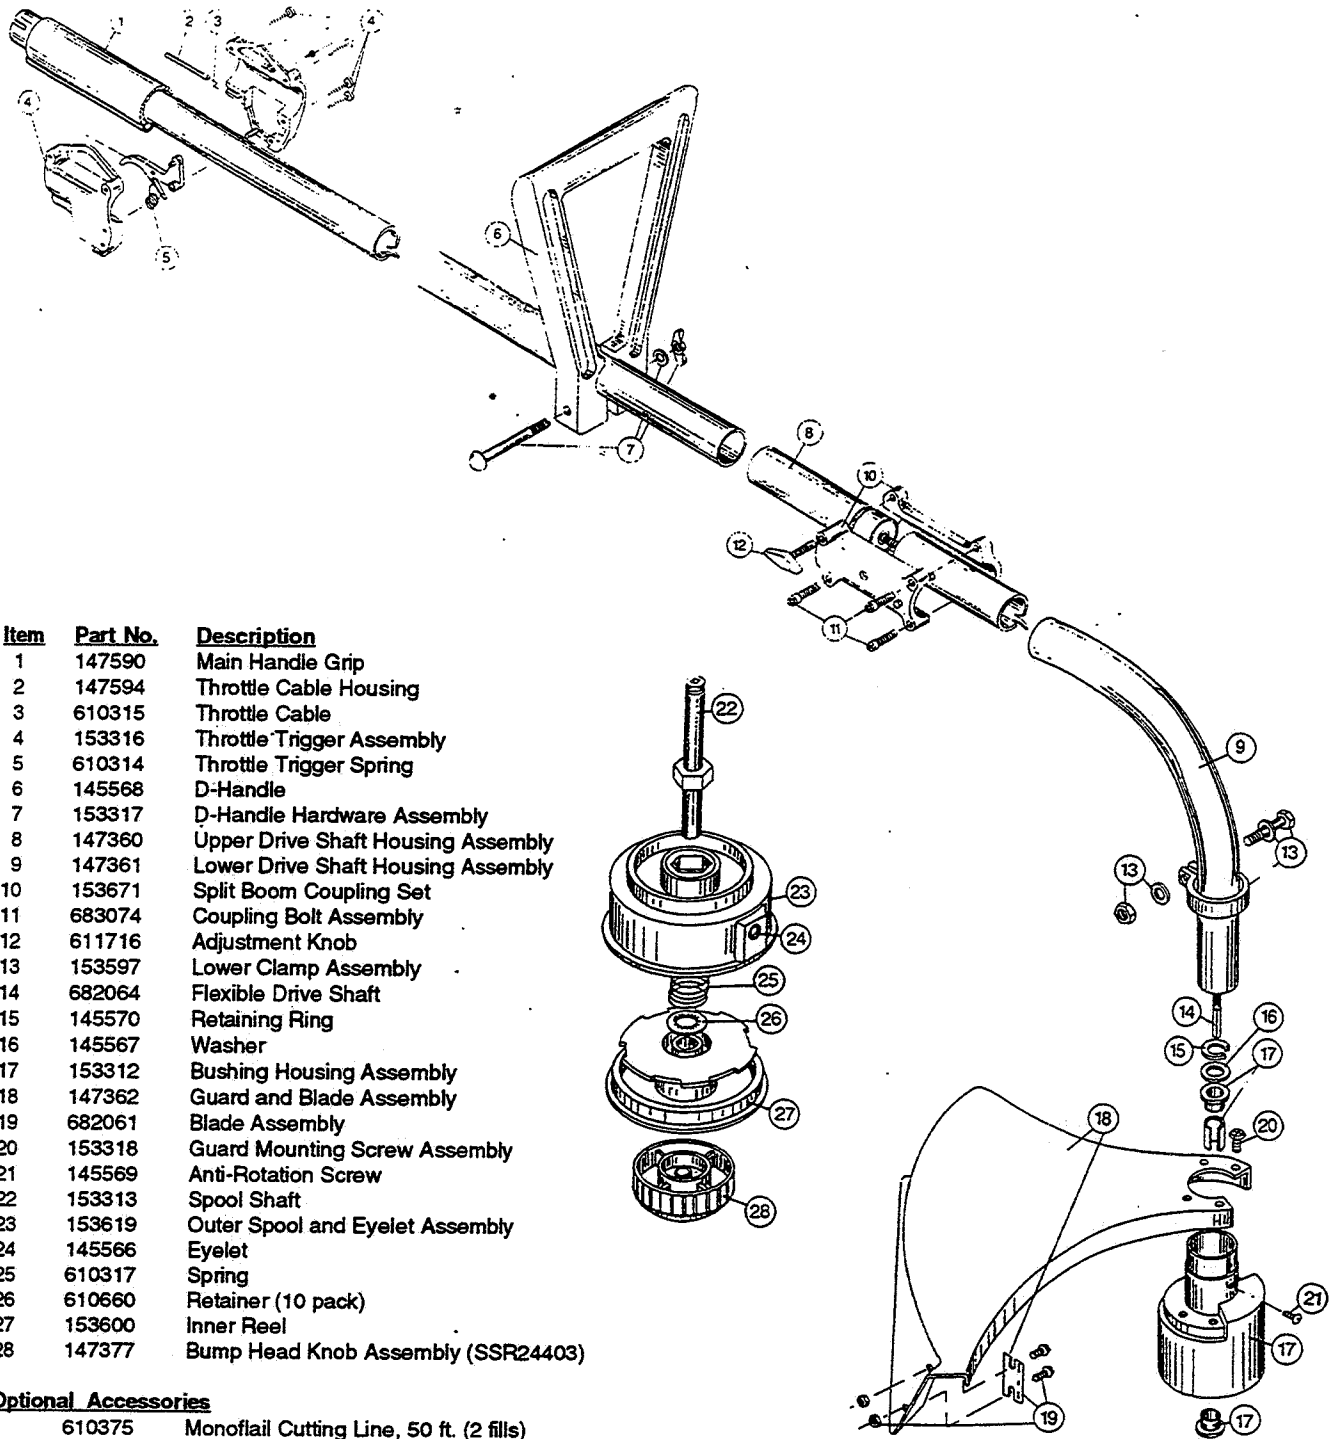

BOOM & TRIMMER PARTS - SERVISTAR 375SSR

Item	Part No.	Description
1	147590	Main Handle Grip
2	147594	Throttle Cable Housing
3	610315	Throttle Cable
4	153316	Throttle Trigger Assembly
5	610314	Throttle Trigger Spring
6	145568	D-Handle
7	153317	D-Handle Hardware Assembly
8	147360	Upper Drive Shaft Housing Assembly
9	147361	Lower Drive Shaft Housing Assembly
10	153671	Split Boom Coupling Set
11	683074	Coupling Bolt Assembly
12	611716	Adjustment Knob
13	153597	Lower Clamp Assembly
14	682064	Flexible Drive Shaft
15	145570	Retaining Ring
16	145567	Washer
17	153312	Bushing Housing Assembly
18	147362	Guard and Blade Assembly
19	682061	Blade Assembly
20	153318	Guard Mounting Screw Assembly
21	145569	Anti-Rotation Screw
22	153313	Spool Shaft
23	153619	Outer Spool and Eyelet Assembly
24	145566	Eyelet
25	610317	Spring
26	610660	Retainer (10 pack)
27	153600	Inner Reel
28	147377	Bump Head Knob Assembly (SSR24403)

Optional Accessories

- 610375 Monofilament Cutting Line, 50 ft. (2 fills)
- 147374 Spool and 30 ft. Line (dual) (SSR32255)
- 147375 Shoulder Strap Assembly (SSR30989)
- 147541 IDC 2-Cycle Oil (4 oz. can)

* not shown