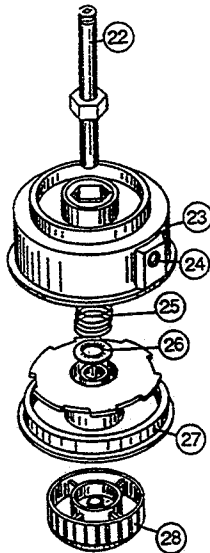

\* not shown

The above part numbers are for serial numbers 805084827 thru 903091101.

**BOOM & TRIMMER PARTS - SERVISTAR 375SSR**

Item	Part No.	Description
1	147590	Main Handle Grip
2	145889	Throttle Cable Housing
3	610315	Throttle Cable
4	153316	Throttle Trigger Assembly
5	610314	Throttle Trigger Spring
6	145568	D-Handle
7	153317	D-Handle Hardware Assembly
8	147360	Upper Drive Shaft Housing Assembly
9	147361	Lower Drive Shaft Housing Assembly
10	153671	Split Boom Coupling Set
11	683074	Coupling Bolt Assembly
12	611716	Adjustment Knob
13	682060	Lower Clamp Assembly
14	682064	Flexible Drive Shaft
15	145570	Retaining Ring
16	145567	Washer
17	153312	Bushing Housing Assembly
18	147362	Guard and Blade Assembly
19	682061	Blade Assembly
20	153318	Guard Mounting Screw Assembly
21	145569	Anti-Rotation Screw
22	153313	Spool Shaft
23	153619	Outer Spool and Eyelet Assembly
24	145566	Eyelet
25	610317	Spring
26	610660	Retainer (10 pack)
27	145144	Inner Reel
28	147377	Bump Head Knob Assembly (SSR24403)