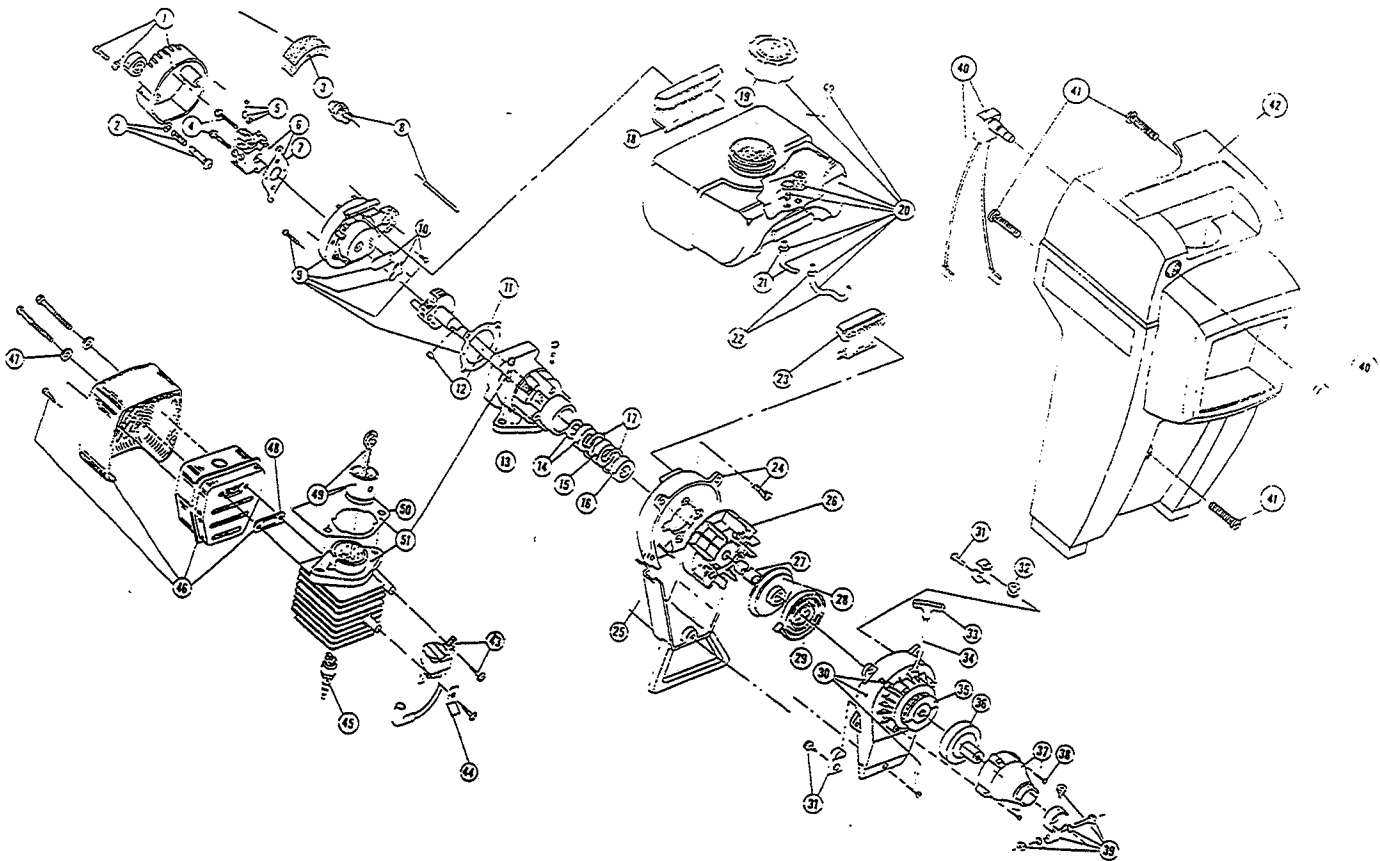

ENGINE PARTS - SERVISTAR 375SSR

Item	Part No.	Description
1	683414	Carburetor/Air Cleaner Cover Assembly (includes items 2 and 3)
2	682052	Choke Knob Assembly
3	610312	Air Cleaner Filter
4	682505	Carburetor Mounting Screw Assembly
5	682048	Throttle Adjustment Assembly (Walbro)
5	147640	Throttle Adjustment Assembly (Tillotson)
6	147572	Carburetor Assembly
7	610675	Carburetor Gasket (10 pack)
8	683974	Primer and Hose Assembly
9	180033	Carburetor Mount Assembly
10	147573	Reed Assembly
11	612115	Carburetor Mount Gasket (10 pack)
12	180022	Power Shaft Assembly
13	147015	Crankcase
14	682041	Inner Bearing Assembly
15	610309	Seal
16	610308	Outer Bearing Assembly
17	682040	Snap Ring Assembly
18	612134	Rear Mounting Pad
19	180000	Fuel Cap Assembly
20	147580	Fuel Tank Assembly (items 19, 21 and 22)
21	147290	Return Line Assembly
22	682039	Fuel Line Assembly
23	145308	Front Mounting Pad
24	683065	Shroud Assembly
25	683078	Shroud Extension and Stand
26	153624	Flywheel Assembly
27	145918	Spacer
28	683856	Recoil Pulley Assembly
29	613102	Recoil Spring
30	683600	Starter Housing Assembly
31	682546	Pulley Retainer Assembly
32	611061	Rope Guide
33	610300	Pull Handle

Item	Part No.	Description
34	613103	Rope
35	153591	Clutch Rotor Assembly
36	153592	Clutch Drum Assembly
37	147354	Clutch Cover Assembly
38	145888	Clutch Cover Screw Assembly
39	153597	Upper Clamp Assembly
40	147355	Switch and Lead Assembly
41	147500	Engine Cover Screw Assembly
42	147359	Engine Cover Assembly
43	683390	Module Assembly
44	611063	Ground Tab
45	610311	Spark Plug
46	180005	Muffler Assembly
47	147575	Muffler Mounting Bolt Assembly
48	610672	Exhaust Gasket (10 pack)
49	180001	Piston and Rod Assembly
50	145564	Cylinder Gasket (10 pack)
51	147598	Cylinder Assembly
*	180034	Engine Hardware Kit
*	180011	Engine Gasket Kit
*	153308	O.E.M. Carburetor Repair Kit (Walbro)
*	180019	O.E.M. Carburetor Repair Kit (Tillotson)
*	153309	Gasket-Diaphragm Repair Kit (Walbro)
*	180020	Gasket-Diaphragm Repair Kit (Tillotson)
*	180013	Piston Ring
*	147599	Short Block Assembly (items 12-17, 49-51)
*	147456	Crankcase Service Assembly (items 12-17)
*	610676	Flywheel Key (10 pack)
*		not shown

The above part numbers are for serial numbers 004025101 thru 201043444.