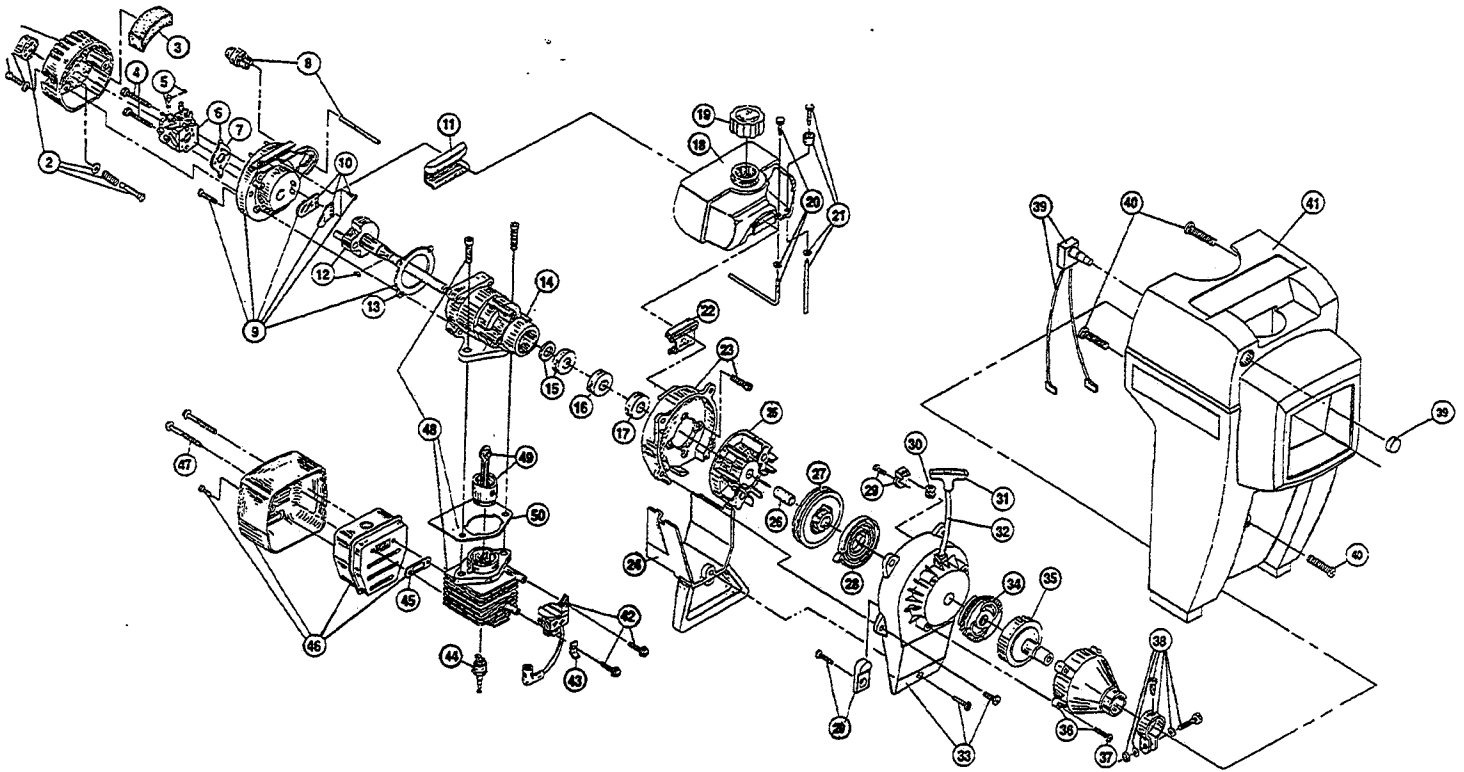

ENGINE PARTS - SERVISTAR 375SSR ADDENDUM

<u>Item</u>	<u>Part No.</u>	<u>Description</u>	<u>Item</u>	<u>Part No.</u>	<u>Description</u>
1	683414	Carburetor/Air Cleaner Cover Assembly (includes items 2 and 3)	32	613103	Rope
2	682052	Choke Knob Assembly	33	683660	Starter Housing Assembly
3	610312	Air Cleaner Filter	34	153591	Clutch Rotor Assembly
4	682505	Carburetor Mounting Screw Assembly	35	153592	Clutch Drum Assembly
5	682048	Throttle Adjustment Assembly (Walbro)	36	147354	Clutch Cover Assembly
5	147640	Throttle Adjustment Assembly (Tillotson)	37	145888	Clutch Cover Screw Assembly
6	147572	Carburetor Assembly	38	153597	Upper Clamp Assembly
7	610675	Carburetor Gasket (10 pack)	39	147355	Switch and Lead Assembly
8	683974	Primer and Hose Assembly	40	147500	Engine Cover Screw Assembly
9	180033	Carburetor Mount Assembly	41	147359	Engine Cover Assembly
10	147573	Reed Assembly	42	683390	Module Assembly
11	612134	Rear Mounting Pad	43	611063	Ground Tab
12	180022	Power Shaft Assembly	44	610311	Spark Plug
13	612115	Carburetor Mount Gasket (10 pack)	45	610672	Exhaust Gasket (10 pack)
14	180027	Crankcase Assembly (includes items 12, 14-17)	46	180119	Muffler Assembly
15	682041	Inner Bearing Assembly	*47	147575	Muffler Mounting Bolt Assembly
16	610309	Seal	*48	180063	Cylinder Assembly
17	610308	Outer Bearing Assembly	*49	147012	Piston and Rod Assembly
18	147580	Fuel Tank Assembly (includes items 19-21)	*50	145564	Cylinder Gasket (10 pack)
19	180000	Fuel Cap Assembly	*	180034	Engine Hardware Kit
20	147290	Return Line Assembly	*	180011	Engine Gasket Kit
21	682039	Fuel Line Assembly	*	153308	O.E.M. Carburetor Repair Kit (Walbro)
22	145308	Front Mounting Pad	*	147170	O.E.M. Carburetor Repair Kit (Tillotson)
23	683065	Shroud Assembly	*	153309	Gasket-Diaphragm Repair Kit (Walbro)
24	683078	Shroud Extension and Stand	*	147171	Gasket-Diaphragm Repair Kit (Tillotson)
25	153624	Flywheel Assembly	*	682507	Piston Ring
26	145918	Spacer	*	180027	Short Block Assembly (items 12, 14-17, 44, 48-50)
27	683856	Recoil Pulley Assembly	*	610676	Flywheel Key (10 pack)
28	612102	Recoil Spring	*		not shown
29	682546	Pulley Retainer Assembly			
30	611061	Rope Guide			
31	610300	Pull Handle			

The above part numbers are for serial numbers 201043445 and greater.