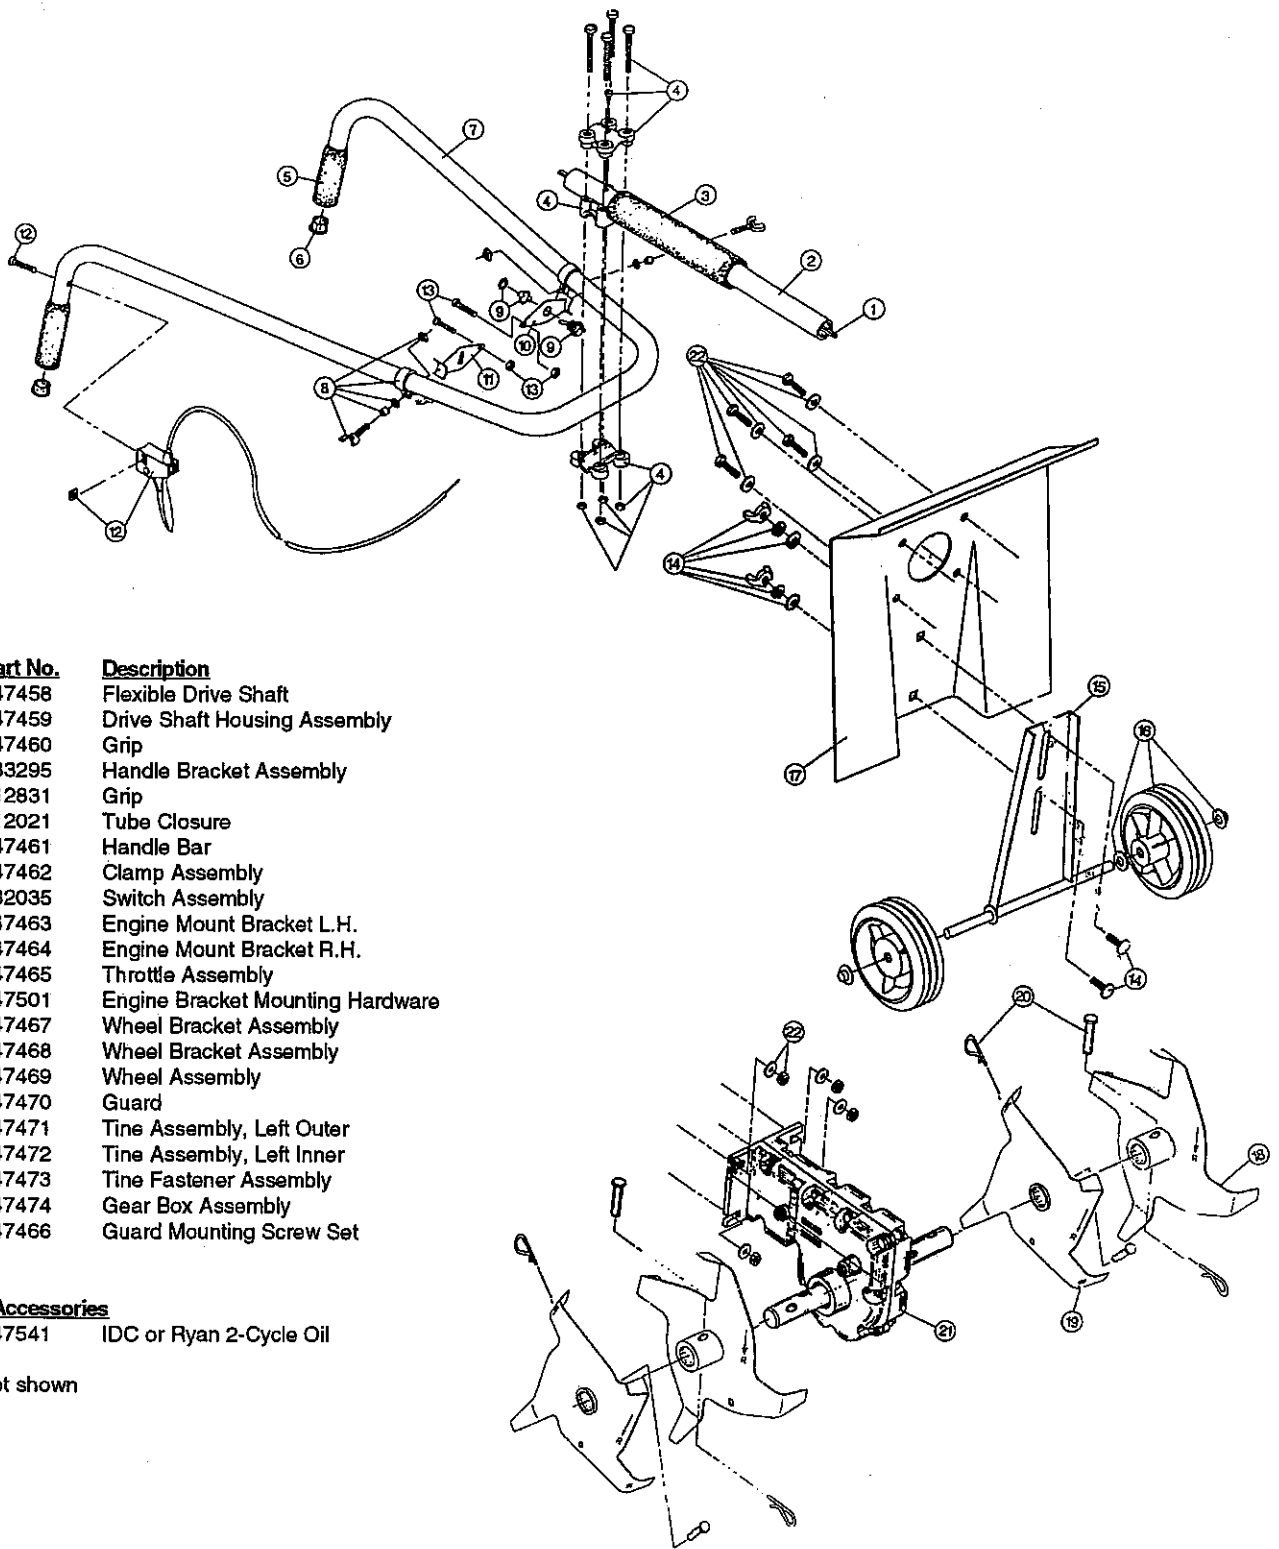

<u>Item</u>	<u>Part No.</u>	<u>Description</u>
1	147458	Flexible Drive Shaft
2	147459	Drive Shaft Housing Assembly
3	147460	Grip
4	683295	Handle Bracket Assembly
5	612831	Grip
6	612021	Tube Closure
7	147461	Handle Bar
8	147462	Clamp Assembly
9	682035	Switch Assembly
10	147463	Engine Mount Bracket L.H.
11	147464	Engine Mount Bracket R.H.
12	147465	Throttle Assembly
13	147501	Engine Bracket Mounting Hardware
14	147467	Wheel Bracket Assembly
15	147468	Wheel Bracket Assembly
16	147469	Wheel Assembly
17	147470	Guard
18	147471	Tine Assembly, Left Outer
19	147472	Tine Assembly, Left Inner
20	147473	Tine Fastener Assembly
21	147474	Gear Box Assembly
22	147466	Guard Mounting Screw Set

Optional Accessories

* 147541 IDC or Ryan 2-Cycle Oil

* not shown