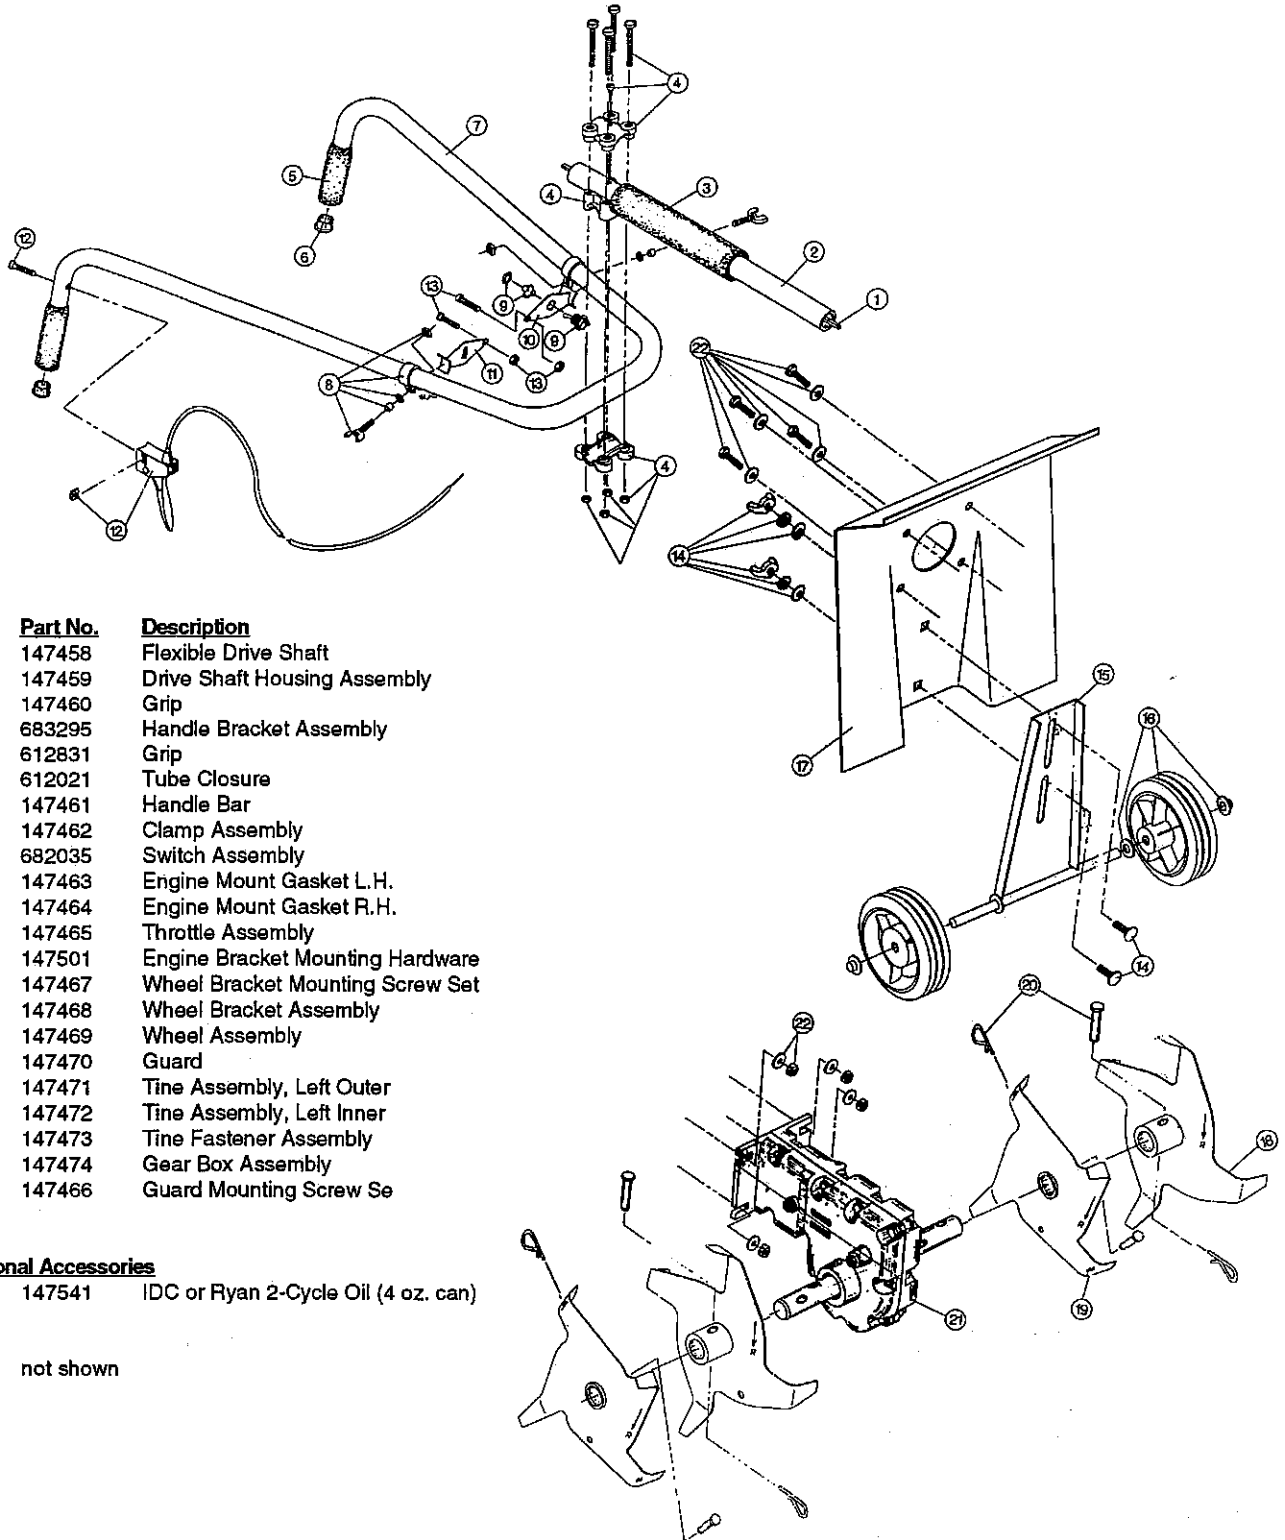

Item	Part No.	Description
1	147458	Flexible Drive Shaft
2	147459	Drive Shaft Housing Assembly
3	147460	Grip
4	683295	Handle Bracket Assembly
5	612831	Grip
6	612021	Tube Closure
7	147461	Handle Bar
8	147462	Clamp Assembly
9	682035	Switch Assembly
10	147463	Engine Mount Gasket L.H.
11	147464	Engine Mount Gasket R.H.
12	147465	Throttle Assembly
13	147501	Engine Bracket Mounting Hardware
14	147467	Wheel Bracket Mounting Screw Set
15	147468	Wheel Bracket Assembly
16	147469	Wheel Assembly
17	147470	Guard
18	147471	Tine Assembly, Left Outer
19	147472	Tine Assembly, Left Inner
20	147473	Tine Fastener Assembly
21	147474	Gear Box Assembly
22	147466	Guard Mounting Screw Se

Optional Accessories

* 147541 IDC or Ryan 2-Cycle Oil (4 oz. can)

* not shown