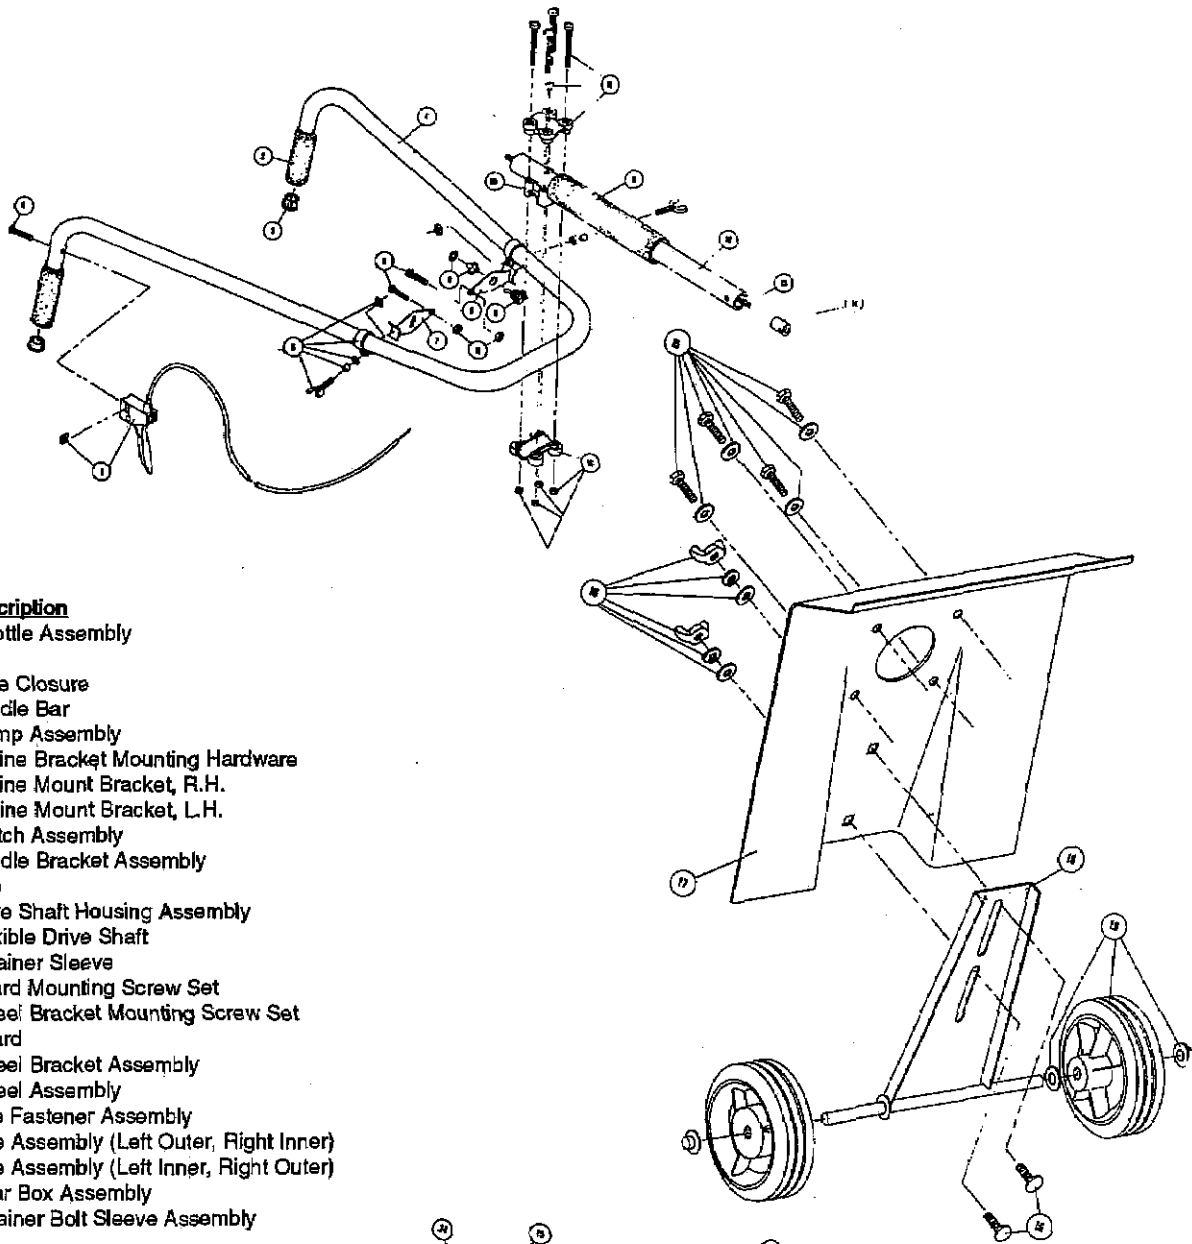

BOOM & CULTIVATOR PARTS - IDC 400-1