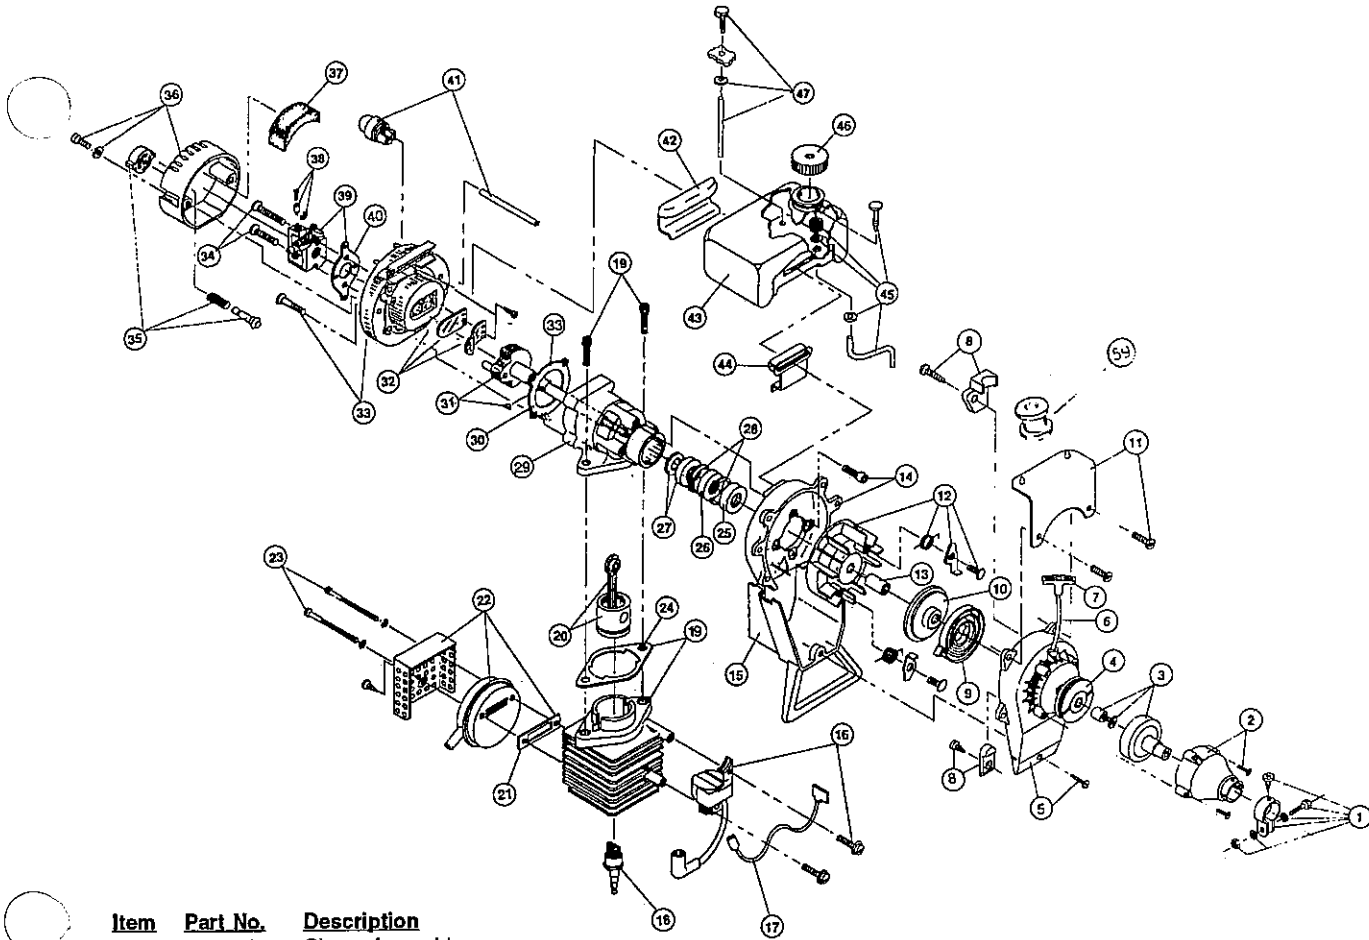

* not shown

The above part numbers are for serial numbers 801087301 thru 809065150.

<u>Item</u>	<u>Part No.</u>	<u>Description</u>
1	147458	Flexible Drive Shaft
2	147459	Drive Shaft Housing Assembly
3	147460	Grip
4	683295	Handle Bracket Assembly
5	612831	Grip
6	612021	Tube Closure
7	147461	Handle Bar
8	147462	Clamp Assembly
9	682035	Switch Assembly
10	147463	Engine Mount Bracket L.H.
11	147464	Engine Mount Bracket R.H.
12	147465	Throttle Assembly
13	147501	Engine Bracket Mounting Hardware
14	147467	Wheel Bracket Assembly
15	147468	Wheel Bracket Assembly
16	147469	Wheel Assembly
17	147470	Guard
18	147471	Tine Assembly, Left Outer
19	147472	Tine Assembly, Left Inner
20	147473	Tine Fastener Assembly
21	147474	Gear Box Assembly
22	147466	Guard Mounting Screw Set

Optional Accessories

* 147541 IDC or Ryan 2-Cycle Oil

* not shown

Item	Part No.	Description
1	153597	Clamp Assembly
2	153590	Clutch Cover Assembly
3	153592	Clutch Drum Assembly
4	153591	Clutch Rotor Assembly
5	147449	Starter Housing Assembly
6	613103	Rope
7	610300	Pull Handle
8	153644	Pulley Rope Guide Retainer Assembly
9	613102	Recoil Spring
10	683856	Recoil Pulley
11	147450	Fuel Tank Guard Assembly
12	153624	Flywheel Assembly
13	145918	Spacer
14	682065	Shroud Assembly
15	153403	Shroud Extension Stand
16	683390	Module Assembly
17	147451	Wire Lead
18	610311	Spark Plug
19	147603	Cylinder Assembly
20	147012	Piston and Rod Assembly
21	610672	Exhaust Gasket (10 pack)
22	147452	Muffler Assembly
23	147068	Muffler Mounting Bolt Assembly
24	145564	Cylinder Gasket (10 pack)
25	610308	Outer Bearing
26	610309	Seal
27	682041	Inner Bearing Assembly
28	682040	Snap Ring Assembly
29	147015	Crankcase
30	610673	Carburetor Mount Gasket (10 pack)
31	147453	Power Shaft Assembly
32	147573	Reed Assembly
33	147654	Carburetor Mount Assembly
34	682505	Carburetor Mounting Screw Assembly
35	682052	Choke Knob Assembly
36	683410	Carburetor/Air Filter Cover Assembly