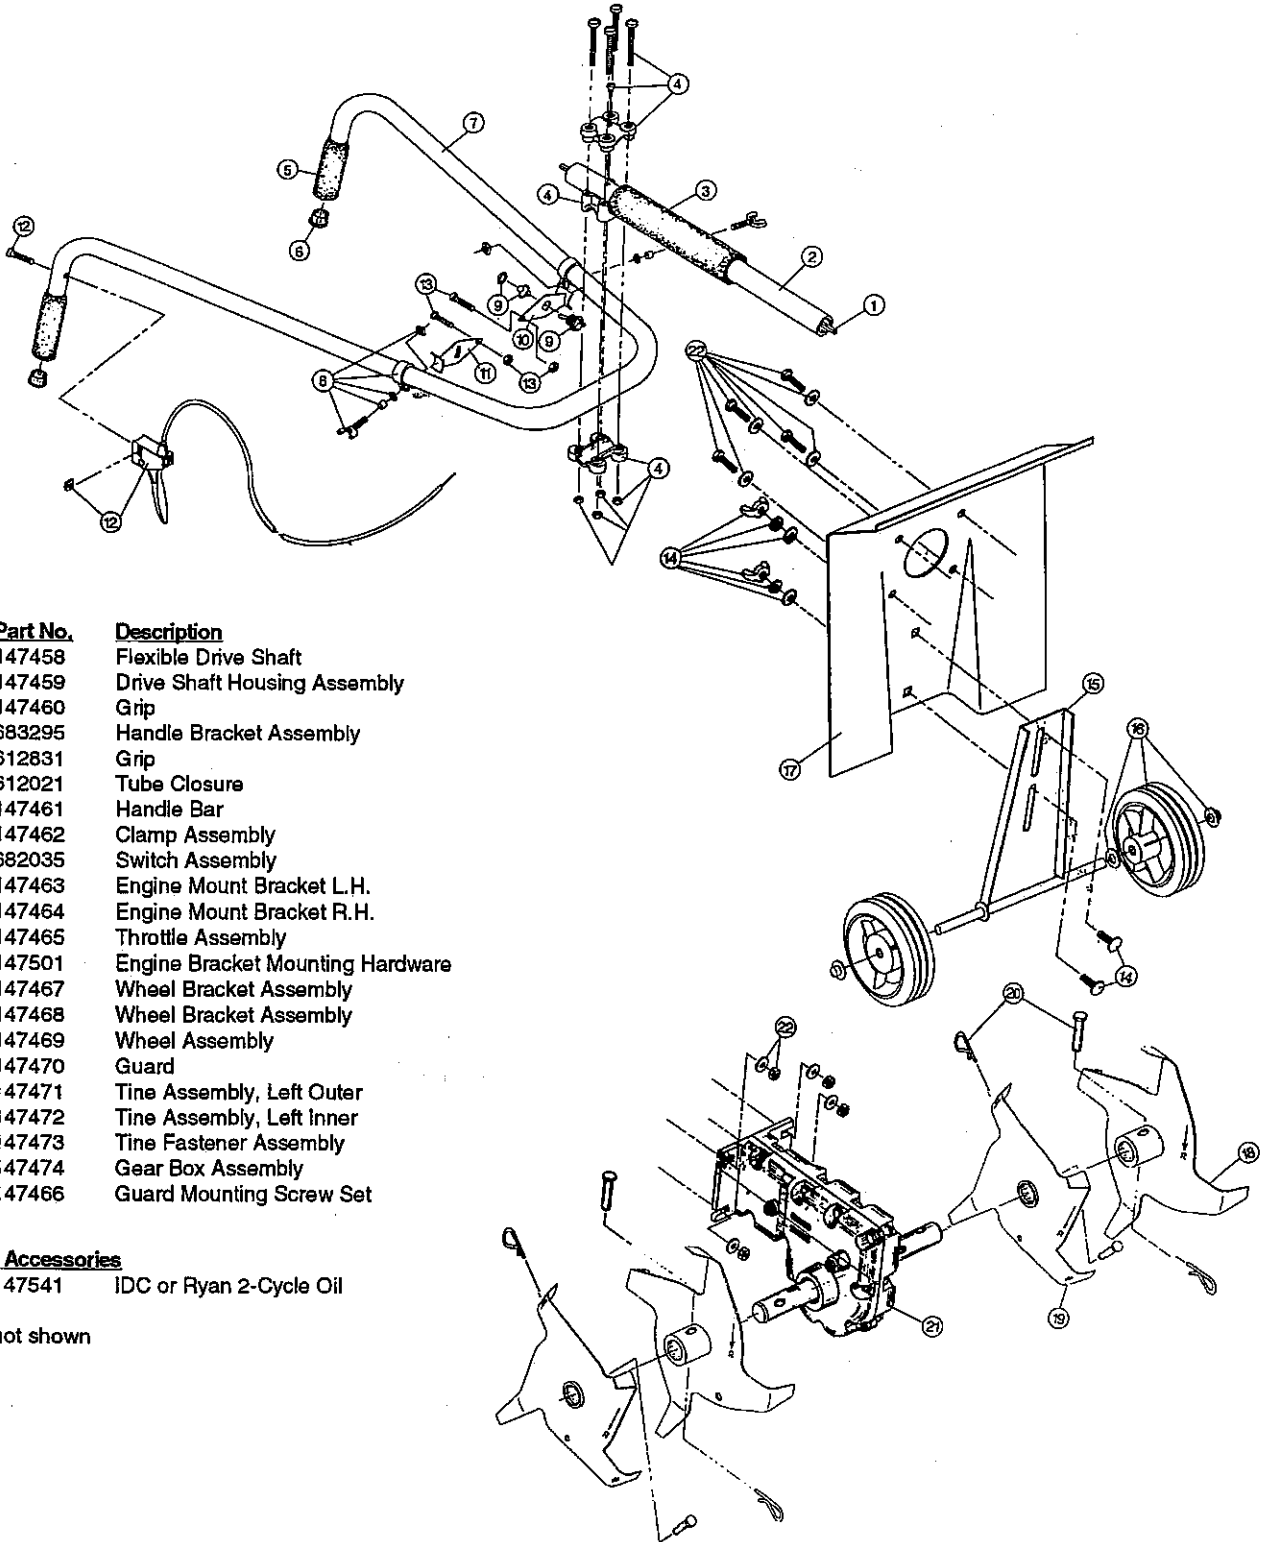

<u>Item</u>	<u>Part No.</u>	<u>Description</u>
1	147458	Flexible Drive Shaft
2	147459	Drive Shaft Housing Assembly
3	147460	Grip
4	683295	Handle Bracket Assembly
5	612831	Grip
6	612021	Tube Closure
7	147461	Handle Bar
8	147462	Clamp Assembly
9	682035	Switch Assembly
10	147463	Engine Mount Bracket L.H.
11	147464	Engine Mount Bracket R.H.
12	147465	Throttle Assembly
13	147501	Engine Bracket Mounting Hardware
14	147467	Wheel Bracket Assembly
15	147468	Wheel Bracket Assembly
16	147469	Wheel Assembly
17	147470	Guard
18	147471	Tine Assembly, Left Outer
19	147472	Tine Assembly, Left Inner
20	147473	Tine Fastener Assembly
21	147474	Gear Box Assembly
22	147466	Guard Mounting Screw Set

Optional Accessories

- 147541 IDC or Ryan 2-Cycle Oil
- not shown