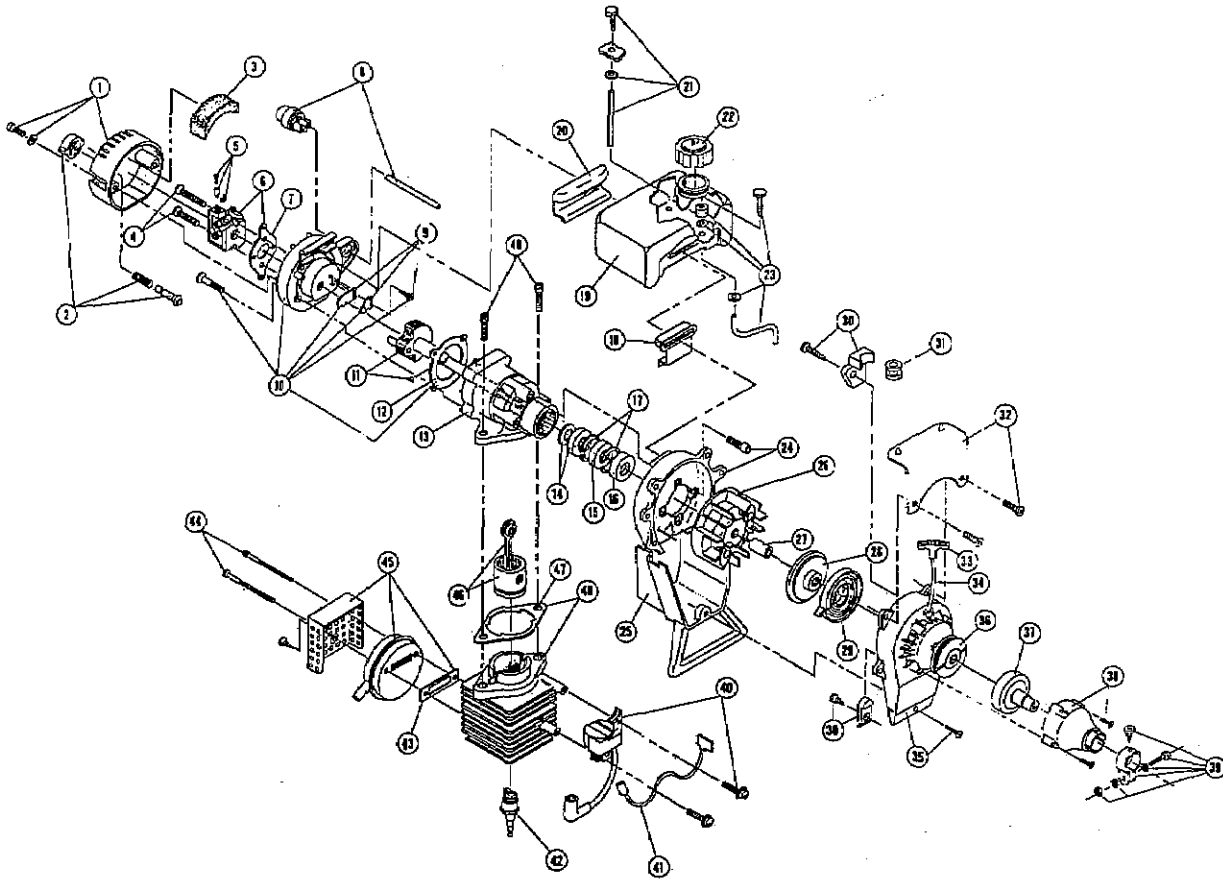

Item	Part No.	Description	Item	Part No.	Description
1	683414	Carburetor/Air Cleaner Cover Assembly (includes items 2 and 3)	33	610300	Pull Handle
2	682502	Choke Knob Assembly	34	613103	Rope
3	610312	Air Cleaner Filter	35	147449	Starter Housing Assembly
4	682505	Carburetor Mounting Screw Assembly	36	153591	Clutch Rotor Assembly
5	682048	Throttle Adjustment Assembly (Walbro)	37	153592	Clutch Drum Assembly
5	147640	Throttle Adjustment Assembly (Tillotson)	38	153590	Clutch Cover Assembly
5	180092	Throttle Adjustment Assembly (Zama)	39	153597	Upper Clamp Assembly
6	147572	Carburetor Assembly	40	683390	Module Assembly
7	610675	Carburetor Gasket (10 pack)	41	147451	Wire Lead
8	683974	Primer and Hose Assembly	42	610311	Spark Plug
9	147573	Reed Assembly	43	610672	Exhaust Gasket (10 pack)
10	180033	Carburetor Mount Assembly (includes items 9, 10 and 12)	44	147068	Muffler Mounting Bolt Assembly
11	180022	Power Shaft Assembly	45	147452	Muffler Assembly
12	612115	Carburetor Mount Gasket (10 pack)	46	147012	Piston and Rod Assembly
13	147015	Crankcase	47	145564	Cylinder Gasket (10 pack)
14	682041	Inner Bearing Assembly	48	180063	Cylinder Assembly
15	610309	Seal	*	147655	Engine Hardware Kit
16	610308	Outer Bearing Assembly	*	180011	Engine Gasket Kit
17	682040	Snap Ring Assembly	*	153308	O.E.M. Carburetor Repair Kit (Walbro)
18	145308	Front Mounting Pad	*	147170	O.E.M. Carburetor Repair Kit (Tillotson)
19	147457	Fuel Tank Assembly (includes 21-23)	*	180090	O.E.M. Carburetor Repair Kit (Zama)
20	612134	Rear Mounting Pad	*	153309	Gasket Diaphragm Repair Kit (Walbro)
21	147290	Return Line Assembly	*	147171	Gasket Diaphragm Repair Kit (Tillotson)
22	180000	Fuel Cap Assembly	*	180091	Gasket Diaphragm Repair Kit (Zama)
23	682039	Fuel Line Assembly	*	682507	Piston Ring
24	683065	Shroud Assembly	*	147455	Short Block Assembly (items 11, 13-17, 42, 46-48)
25	153403	Shroud Extension and Stand	*	147456	Crankcase Service Assembly (items 11, 13-17)
26	153624	Flywheel Assembly	*	610676	Flywheel Key (10 pack)
27	145918	Spacer	*	147544	Starter Housing Screw Set
28	683856	Recoil Pulley			
29	613102	Recoil Spring			
30	153644	Pulley Retainer Assembly			
31	611061	Rope Guide			
32	147450	Fuel Tank Guard Assembly			
			*	not shown	

The above part numbers are for serial numbers 003023001 and greater.