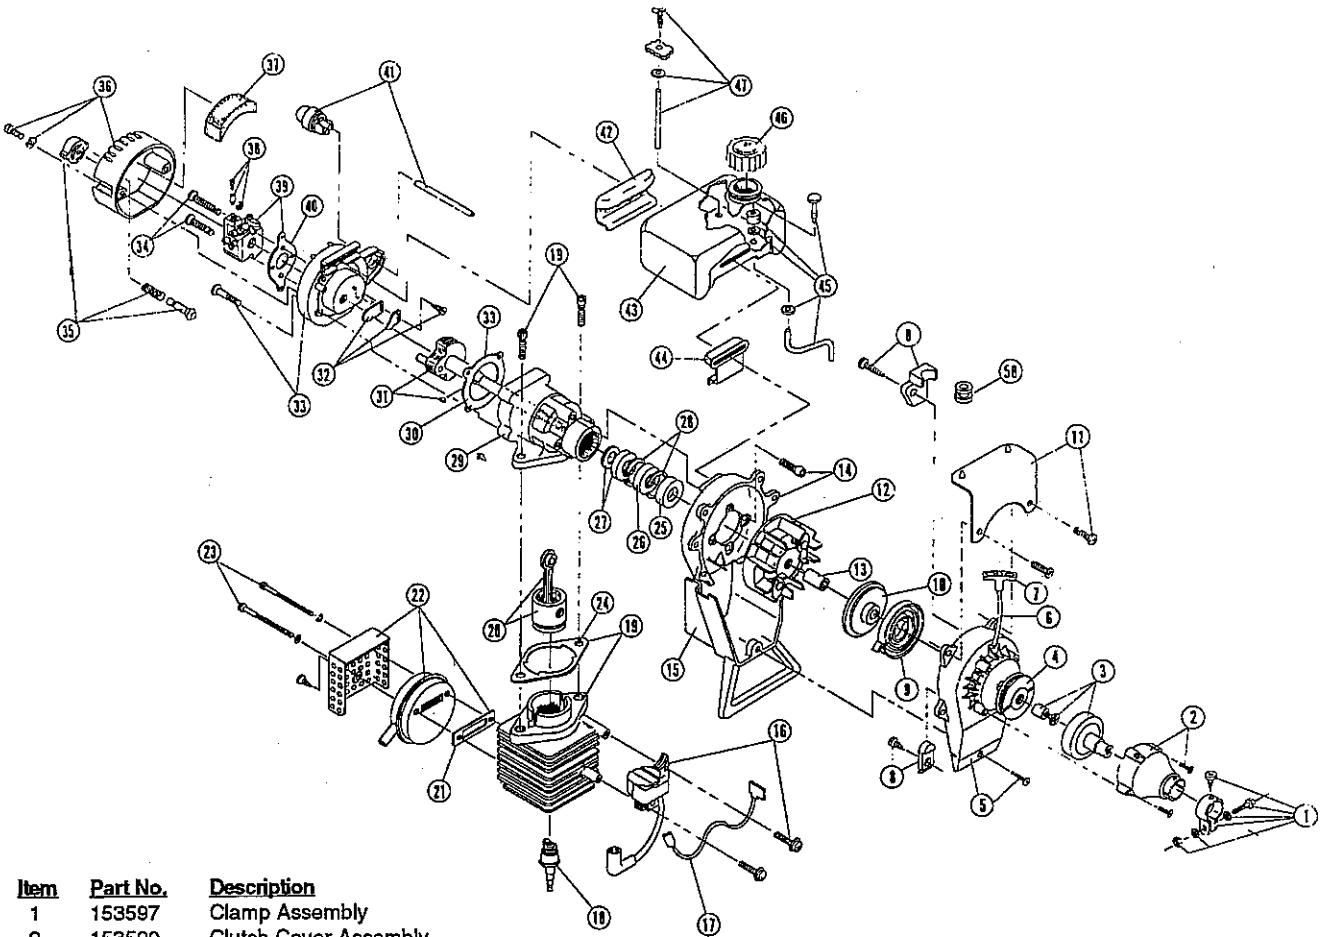

Item	Part No.	Description
1	153587	Clamp Assembly
2	153590	Clutch Cover Assembly
3	153592	Clutch Drum Assembly
4	153591	Clutch Rotor Assembly
5	147499	Starter Housing Assembly
6	613103	Rope
7	610300	Pull Handle
8	153644	Pulley Rope Guide Retainer Assembly
9	613102	Recoil Spring
10	683856	Recoil Pulley
11	147450	Fuel Tank Guard Assembly
12	153624	Flywheel Assembly
13	145918	Spacer
14	683065	Shroud Assembly
15	153403	Shroud Extension and Stand
16	683390	Module Assembly
17	147451	Wire Lead
18	610311	Spark Plug
19	147603	Cylinder Assembly
20	147012	Piston and Rod Assembly
21	610672	Exhaust Gasket (10 pack)
22	147452	Muffler Assembly
23	147068	Muffler Mounting Bolt Assembly
24	145564	Cylinder Gasket (10 pack)
25	610308	Outer Bearing
26	610309	Seal
27	682041	Inner Bearing Assembly
28	682040	Snap Ring Assembly
29	147015	Crankcase
30	610673	Carburetor Mount Gasket (10 pack)
31	147453	Power Shaft Assembly
32	147573	Reed Assembly
33	180032	Carburetor Mount Assembly
34	682505	Carburetor Mounting Screw Assembly
35	682052	Choke Knob Assembly
36	683410	Carburetor/Air Filter Cover
37	610312	Air Cleaner Filter

Item	Part No.	Description
38	682048	Throttle Adjustment Assembly (Walbro)
38	147640	Throttle Adjustment Assembly (Tillotson)
39	147572	Carburetor Assembly (Walbro)
40	610675	Carburetor Gasket (10 pack)
41	683974	Primer Bulb and Hose Assembly
42	612134	Rear Mounting Pad
43	147457	Fuel Tank Assembly
44	145308	Front Mounting Pad
45	682039	Fuel Line Assembly
46	180000	Fuel Cap Assembly
47	147290	Return Line Assembly
*48	153593	Engine Hardware Kit
*49	153307	Engine Gasket Kit
*50	153308	O.E.M. Carburetor Repair Kit (Walbro)
*50	147170	O.E.M. Carburetor Repair Kit (Tillotson)
*51	153309	Gasket-Diaphragm Repair Kit (Walbro)
*51	147171	Gasket-Diaphragm Repair Kit (Tillotson)
*52	682507	Piston Ring
*53	147455	Short Block Assembly
*54	147456	Crankcase Service Assembly (items 24-31)
*55	610676	Flywheel Key (10 pack)
*56	683414	Complete Carburetor/Air Filter Cover Assembly (items 32 and 33)
*57	180033	Carburetor Mount and Reed Assembly (items 32 and 33)
*58	611061	Rope Guide

* not shown

The above part numbers are for serial numbers 909012027 thru 003023000.