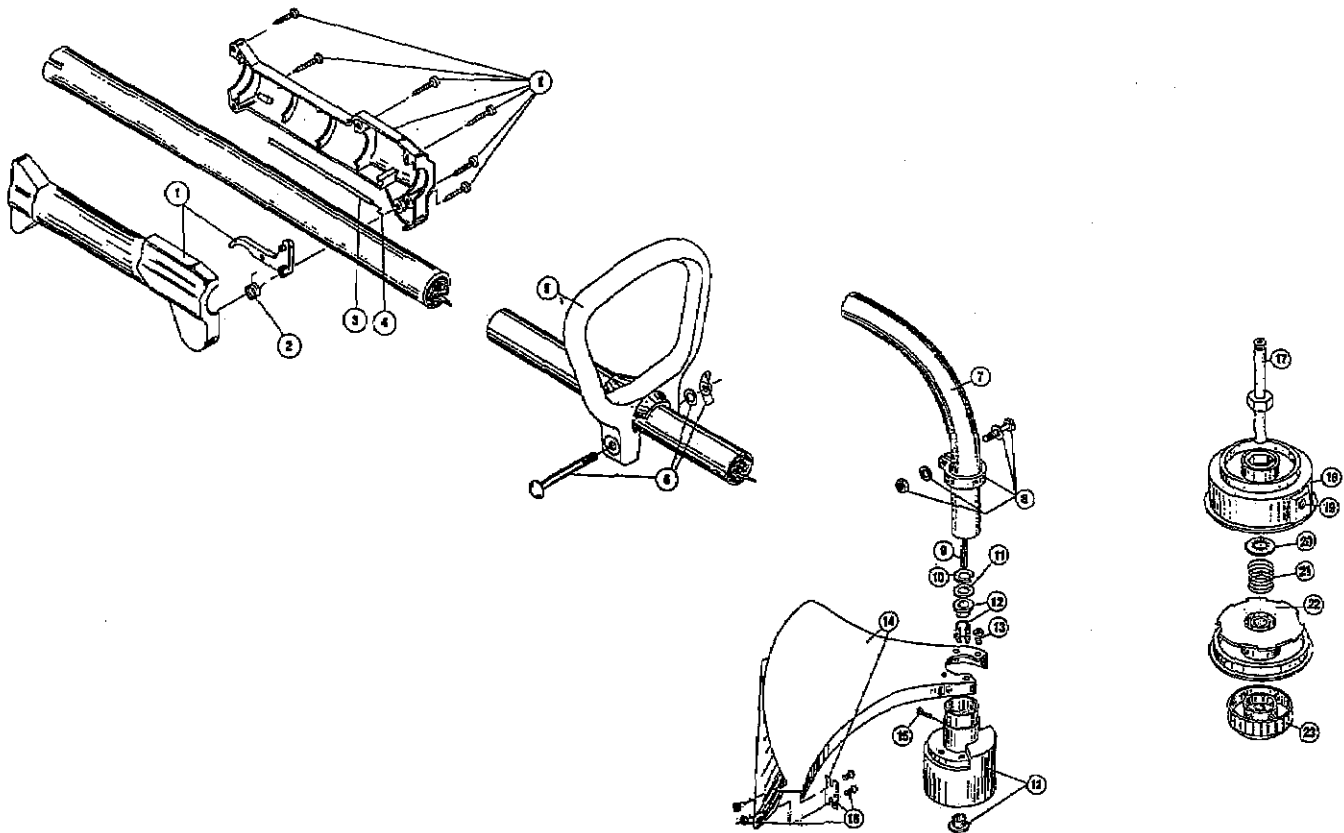

BOOM & TRIMMER PARTS - IDC 364

Item	Part No.	Description
1	180277	Throttle Housing and Trigger Assembly
2	610314	Throttle Trigger Spring
3	147594	Throttle Cable Housing
4	610315	Throttle Cable
5	145819	D-Handle
6	153523	D-Handle Hardware Assembly
7	180094	Drive Shaft Housing Assembly
8	153597	Lower Clamp Assembly
9	682064	Flexible Drive Shaft
10	145570	Retaining Ring
11	145567	Washer
12	153312	Bushing Housing Assembly
13	153316	Guard Mounting Screw Assembly
14	147593	Guard and Blade Assembly
15	145569	Anti-Rotation Screw
16	682061	Blade Assembly
17	153313	Spool Shaft

Item	Part No.	Description
18	153619	Outer Spool and Eyelet Assembly
19	145566	Eyelet
20	610660	Retainer (10 pack)
21	610317	Spring
22	153600	Inner Reel
23	153066	Bump Head Knob Assembly

Optional Accessories

- 610375 Monofil Cutting Line, 50 ft.
- 153577 Spool and Line Assembly (30 ft.)
- 682075 Shoulder Strap
- 147541 IDC or Ryan 2-Cycle Oil (4 oz. can)
- 147823 Complete Cutting Head Assembly (includes items 8-23)
- not shown