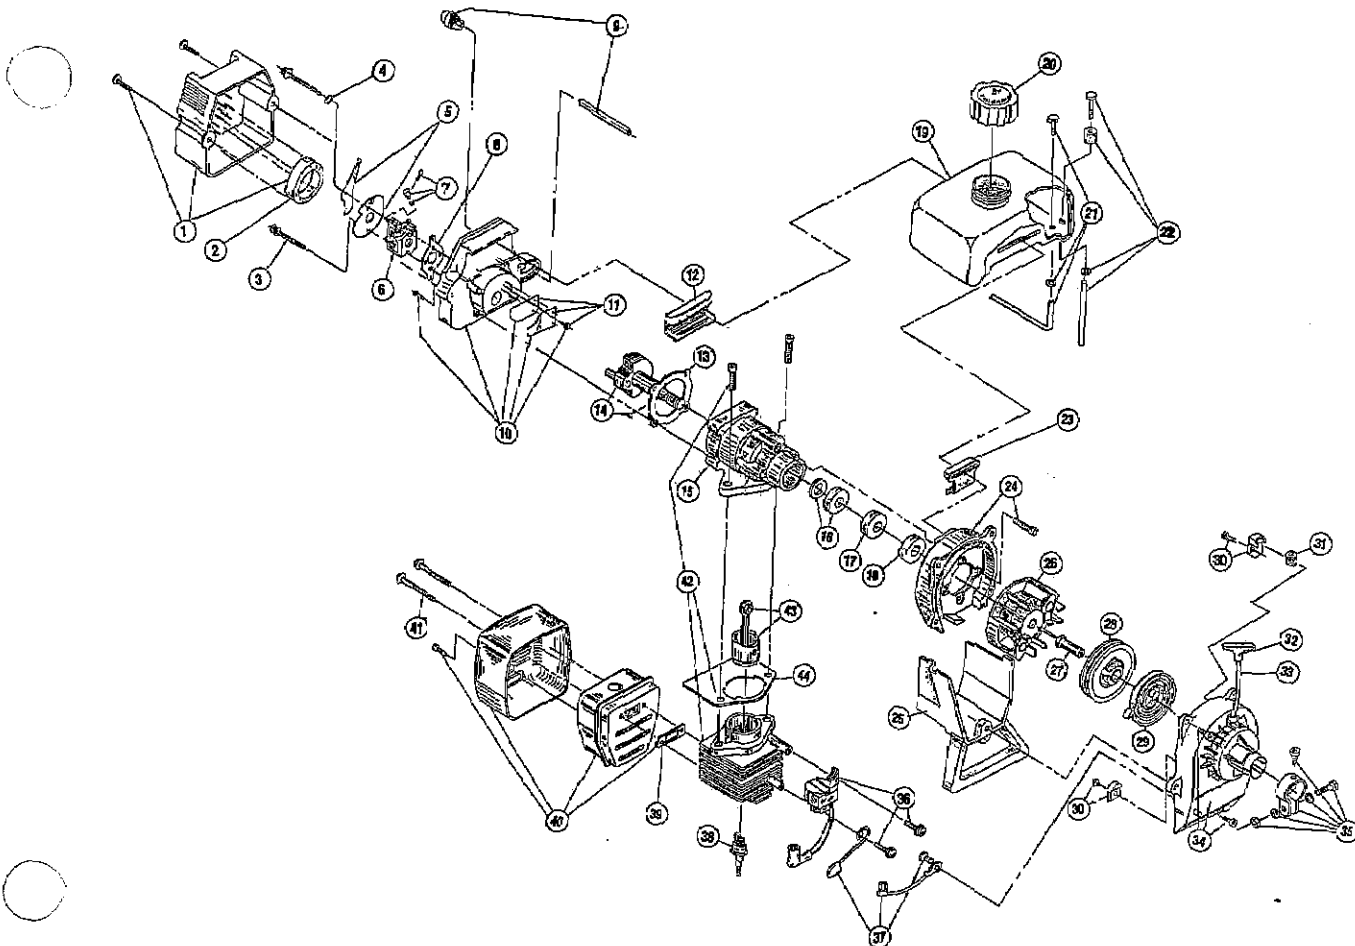

Item	Part No.	Description
1	180349	Carburetor/Air Cleaner Cover Assembly (includes item 2)
2	180350	Air Cleaner Filter
3	180351	Carburetor Mounting Screw Assembly
4	180352	Wavey Washer
5	180353	Choke Lever and Plate
6	147572	Carburetor Assembly
7	682048	Throttle Adjustment Assembly (Walbro)
7	147640	Throttle Adjustment Assembly (Tillotson)
8	610675	Carburetor Gasket (10 pack)
9	683974	Primer Hose and Assembly
10	180354	Carburetor Mount Assembly
11	147573	Reed Assembly
12	612134	Rear Mounting Pad
13	612115	Carburetor Mount Gasket (10 pack)
14	180002	Power Shaft Assembly
15	180009	Crankcase Service Assembly (items 14-18)
16	682041	Inner Bearing Assembly
17	610309	Seal
18	610308	Outer Bearing Assembly
19	180298	Fuel Tank Assembly (includes items 20-22)
20	180000	Fuel Cap Assembly
21	147290	Return Line Assembly
22	682039	Fuel Line Assembly
23	145308	Front Mounting Pad
24	153520	Shroud Assembly
25	683078	Shroud Extension and Stand
26	153624	Flywheel Assembly
27	610303	Square Drive Nut
28	683856	Recoil Pulley Assembly
29	613102	Recoil Spring
30	153644	Pulley Retainer Assembly

Item	Part No.	Description
31	611061	Rope Guide
32	610300	Pull Handle
33	613103	Rope
34	180299	Starter Housing Assembly
35	153597	Upper Clamp Assembly
36	683390	Module Assembly
37	153611	Switch Assembly
38	610311	Spark Plug
39	610672	Exhaust Gasket (10 pack)
40	180119	Muffler Assembly (includes items 39 and 41)
41	147575	Muffler Mounting Bolt Assembly
42	147598	Cylinder Assembly
43	180001	Piston and Rod Assembly
44	145564	Cylinder Gasket (10 pack)
*	180012	Engine Hardware Kit
*	180011	Engine Gasket Kit
*	153308	O.E.M. Carburetor Repair Kit (Walbro)
*	147170	O.E.M. Carburetor Repair Kit (Tillotson)
*	153309	Gasket Diaphragm Repair Kit (Walbro)
*	147171	Gasket Diaphragm Repair Kit (Tillotson)
*	180013	Piston Ring
*	180010	Short Block Assembly (items 14-18, 38, 42-44)
*	610676	Flywheel Key (10 pack)
*	147544	Starter Housing Screw Set
*		not shown

The above part numbers are for serial numbers 203096321 and greater.