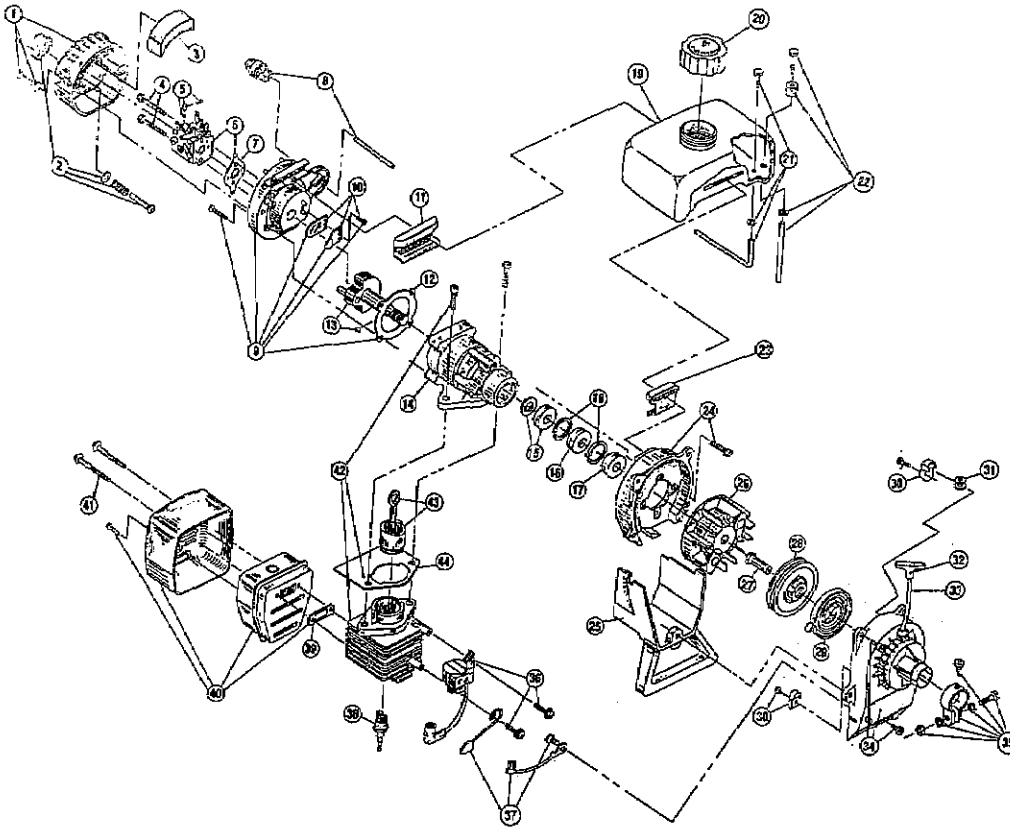

Item	Part No.	Description	Item	Part No.	Description
1	683414	Carburetor/Air Cleaner Cover Assembly (includes item 2 and 3)	32	610300	Pull Handle
2	682052	Choke Knob Assembly	33	613103	Rope
3	610312	Air Cleaner Filter	34	180299	Starter Housing Assembly
4	682505	Carburetor Mounting Screw Assembly	35	153597	Upper Clamp Assembly
5	682048	Throttle Adjustment Assembly (Walbro)	36	683390	Module Assembly
5	147640	Throttle Adjustment Assembly (Tillotson)	37	153611	Switch Assembly
5	180092	Throttle Adjustment Assembly (Zama)	38	610311	Spark Plug
6	147572	Carburetor Assembly	39	610672	Exhaust Gasket (10 pack)
7	610675	Carburetor Gasket (10 pack)	40	180119	Muffler Assembly
8	683974	Primer Hose and Assembly	41	147575	Muffler Mounting Bolt Assembly
9	180033	Carburetor Mount Gasket (10 pack)	42	147598	Cylinder Assembly
10	147573	Reed Assembly	43	180001	Piston and Rod Assembly
11	612134	Rear Mounting Pad	44	145564	Cylinder Gasket (10 pack)
12	612115	Carburetor Mount Gasket (10 pack)	*	180012	Engine Hardware Kit
13	180002	Power Shaft Assembly	*	180011	Engine Gasket Kit
14	147015	Crankcase	*	153308	O.E.M. Carburetor Repair Kit (Walbro)
15	682041	Inner Bearing Assembly	*	147170	O.E.M. Carburetor Repair Kit (Tillotson)
16	610309	Seal	*	180090	O.E.M. Carburetor Repair Kit (Zama)
17	610308	Outer Bearing Assembly	*	153309	Gasket-Diaphragm Repair Kit (Walbro)
18	682040	Snap Ring Assembly	*	147171	Gasket-Diaphragm Repair Kit (Tillotson)
19	180298	Fuel Tank Assembly (includes items 20-22)	*	180091	Gasket-Diaphragm Repair Kit (Zama)
20	180000	Fuel Cap Assembly	*	180013	Piston Ring
21	147290	Return Line Assembly	*	180010	Short Block Assembly (includes items 13-18, 38, 42-44)
22	682039	Fuel Line Assembly	*	180009	Crankcase Service Assembly (includes items 13-18)
23	145308	Front Mounting Pad	*	610676	Flywheel Kit (10 pack)
24	153520	Shroud Assembly	*	147544	Starter Housing Screw Set
25	153403	Shroud Extension and Stand			
26	153624	Flywheel Assembly			
27	610303	Square Drive Nut			
28	683856	Recoil Pulley Assembly			
29	613102	Recoil Spring			
30	153644	Pulley Retainer Assembly			
31	611061	Rope Guide			
			*	not shown	

The above part numbers are for serial numbers 110025001 thru 203096320.