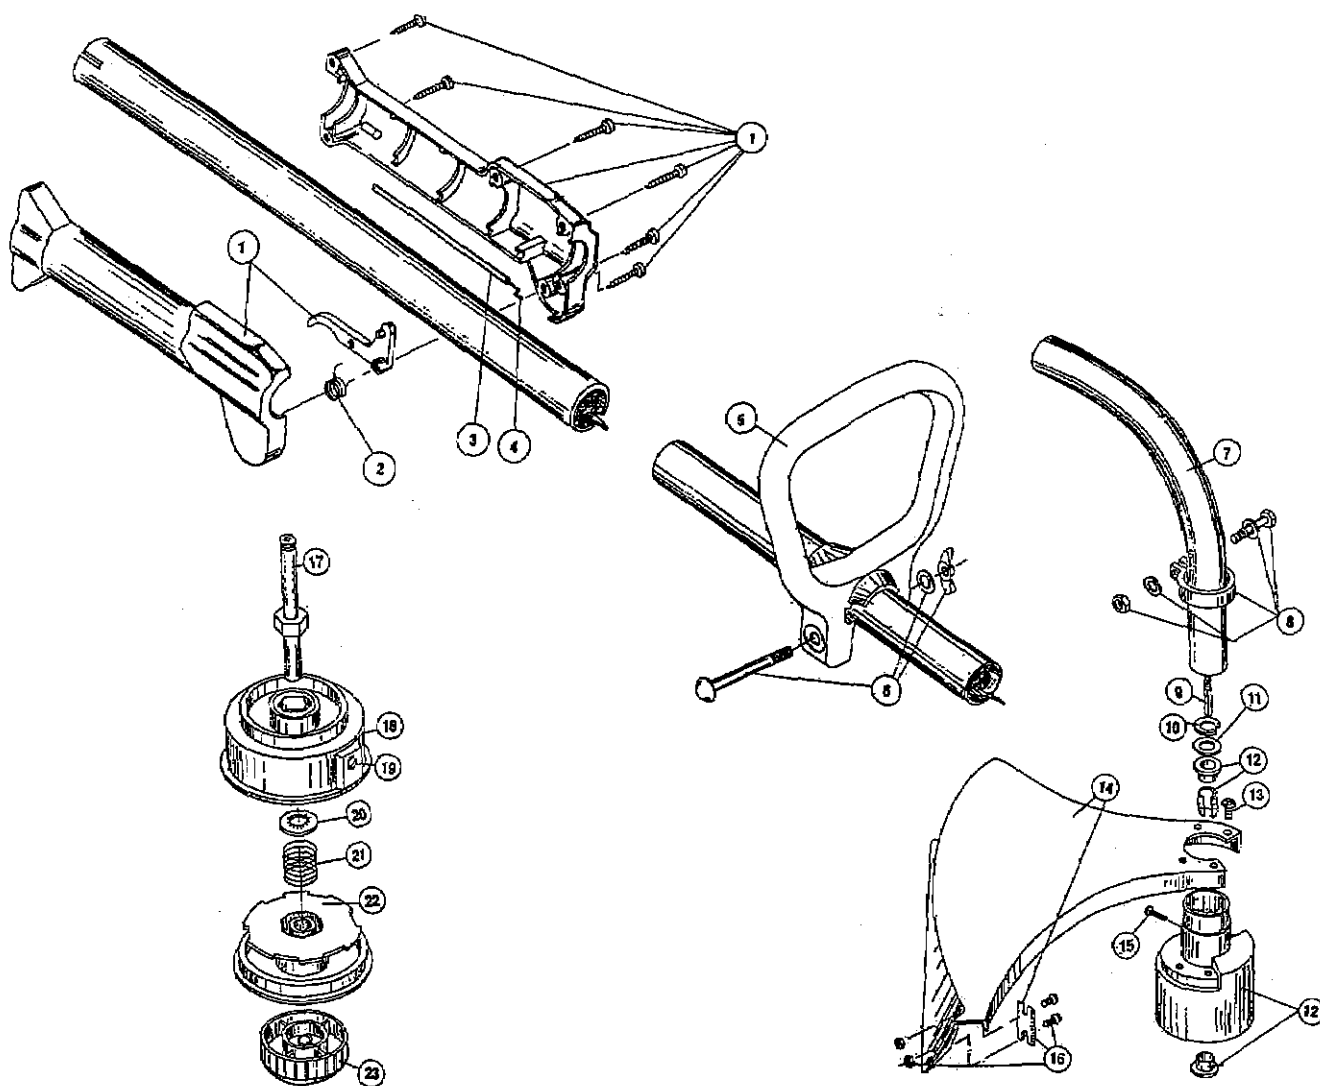

The above part numbers are for serial numbers 001109601 thru 009129200.

BOOM & TRIMMER PARTS - IDC 364

Item	Part No.	Description
1	147590	Main Handle Grip
2	147583	Throttle Cable Housing
3	610315	Throttle Cable
4	153316	Throttle Trigger Assembly
5	610314	Throttle Trigger Spring
6	145819	D-Handle
7	153523	D-Handle Hardware Assembly
8	153315	Drive Shaft Housing Assembly
9	153597	Lower Clamp Assembly
10	145567	Washer
11	153312	Bushing Housing Assembly
12	153318	Guard Mounting Screw Assembly
13	682061	Blade Assembly
14	145569	Anti-Rotation Screw
15	147581	Guard and Blade Assembly
16	145570	Retaining Ring
17	682064	Flexible Drive Shaft
18	153313	Spool Shaft
19	153647	Outer Spool and Eyelet Assembly
20	145566	Eyelet
21	610660	Retaining Washer
22	610317	Spring
23	153600	Inner Reel
24	153066	Bumphead Knob Assembly

The above part numbers are for serial numbers 009129201 thru 110025000.

BOOM & TRIMMER PARTS - IDC 364-1

Item	Part No.	Description
1	180017	Throttle Housing and Trigger Assembly
2	610314	Throttle Trigger Spring
3	147594	Throttle Cable Housing
4	610315	Throttle Cable
5	145819	D-Handle
6	153523	D-Handle Hardware Assembly
7	153315	Drive Shaft Housing Assembly
8	153597	Lower Clamp Assembly
9	682064	Flexible Drive Shaft
10	145570	Retaining Ring
11	145567	Washer
12	153312	Bushing Housing Assembly
13	153318	Guard Mounting Screw Assembly
14	147581	Guard and Blade Assembly
15	145569	Anti-Rotation Screw
16	682061	Blade Assembly
17	153313	Spool Shaft