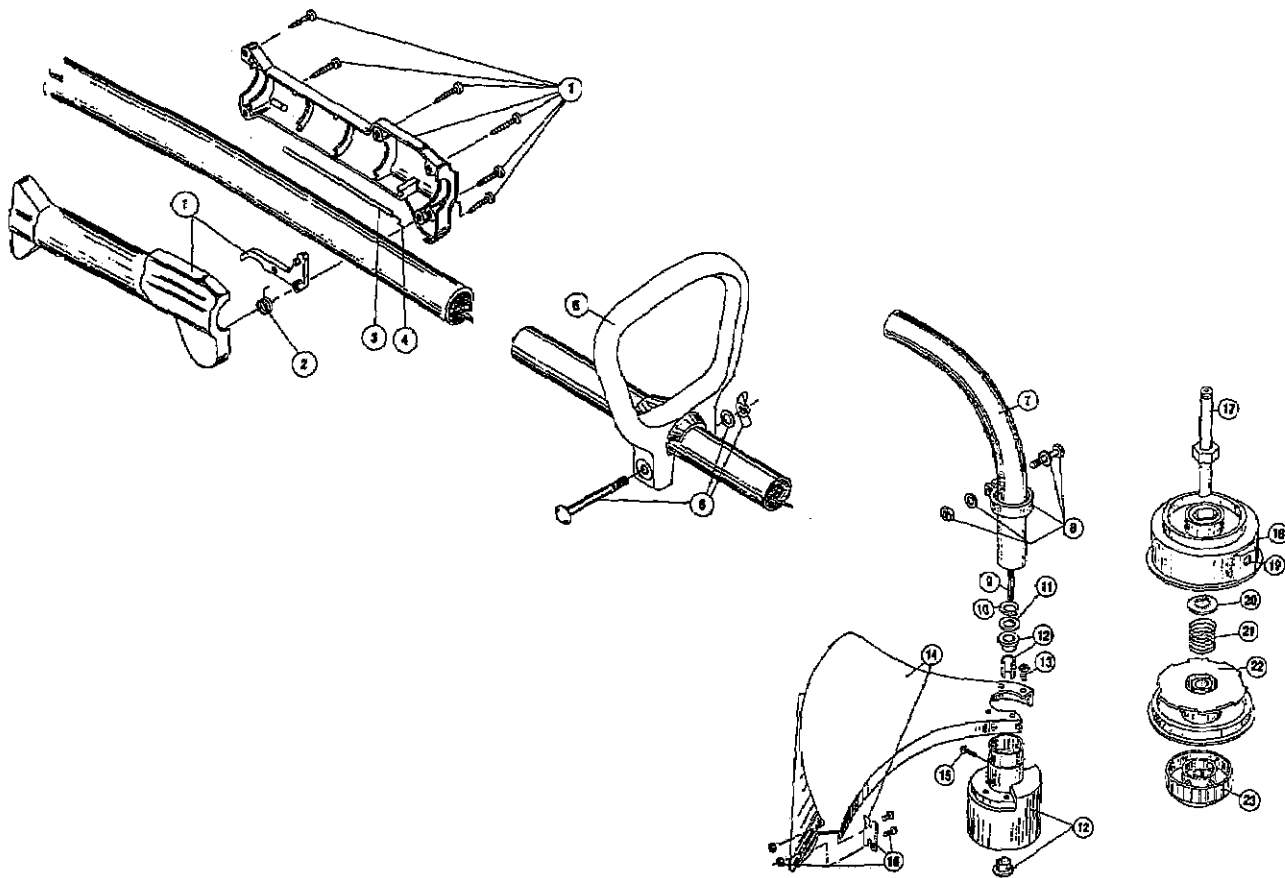

BOOM & TRIMMER PARTS - IDC 364

<u>Item</u>	<u>Part No.</u>	<u>Description</u>
1	180277	Throttle Housing and Trigger Assembly
2	610314	Throttle Trigger Spring
3	147594	Throttle Cable Housing
4	610315	Throttle Cable
5	145819	D-Handle
6	153523	D-Handle Hardware Assembly
7	180094	Drive Shaft Housing Assembly
8	153597	Lower Clamp Assembly
9	682064	Flexible Drive Shaft
10	145570	Retaining Ring
11	145567	Washer
12	153312	Bushing Housing Assembly
13	153318	Guard Mounting Screw Assembly
14	147593	Guard and Blade Assembly
15	145569	Anti-Rotation Screw
16	682061	Blade Assembly
17	153313	Spool Shaft

<u>Item</u>	<u>Part No.</u>	<u>Description</u>
18	153619	Outer Spool and Eyelet Assembly
19	145566	Eyelet
20	610660	Retainer (10 pack)
21	610317	Spring
22	153600	Inner Reel
23	153066	Bump Head Knob Assembly

Optional Accessories

*	610375	Monofil Cutting Line, 50 ft.
*	153577	Spool and Line (30 ft.) Assembly
*	682075	Shoulder Strap Assembly
*	147541	IDC or Ryobi 2-Cycle Oil (4 oz. can)
*	147823	Complete Cutting Head Assembly (8-23)
*		not shown