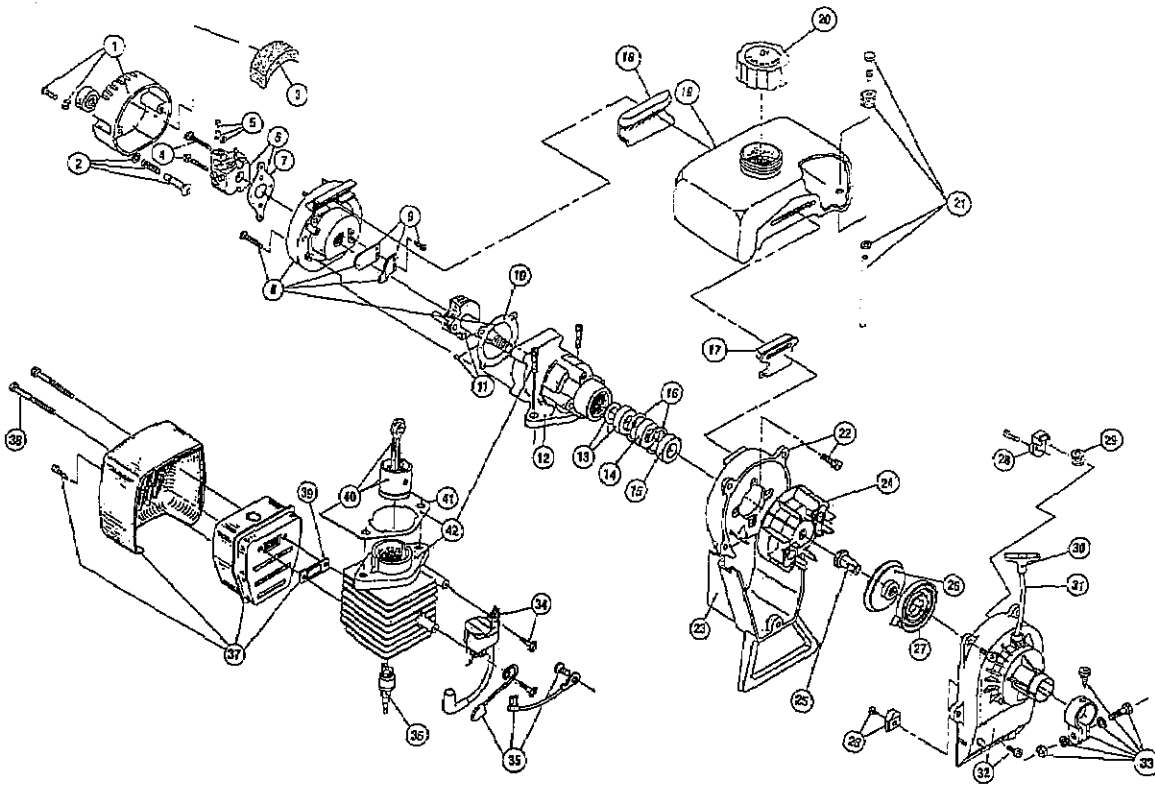

Item	Part No.	Description
1	683414	Carburetor/Air Cleaner Cover Assembly (includes items 2 and 3)
2	682052	Choke Knob Assembly
3	610312	Air Cleaner Filter
4	682505	Carburetor Mounting Screw Assembly
5	682048	Throttle Adjustment Assembly (Walbro)
5	147640	Throttle Adjustment Assembly (Tillotson)
5	180092	Throttle Adjustment Assembly (Zama)
6	180004	Carburetor Assembly
7	610675	Carburetor Gasket (10 pack)
8	180007	Carburetor Mount Assembly
9	147573	Reed Assembly
10	612115	Carburetor Mount Gasket (10 pack)
11	180002	Power Shaft Assembly
12	147015	Crankcase
13	682041	Inner Bearing Assembly
14	610309	Seal
15	610308	Outer Bearing Assembly
16	682040	Snap Ring Assembly
17	145308	Front Mounting Pad
18	612134	Rear Mounting Pad
19	180008	Fuel Tank Assembly (includes items 20-21)
20	180000	Fuel Cap Assembly
21	682039	Fuel Line Assembly
22	153520	Shroud Assembly
23	153403	Shroud Extension and Stand
24	153624	Flywheel Assembly
25	610303	Square Drive Nut
26	683856	Recoil Pulley Assembly
27	613102	Recoil Spring
28	153644	Pulley Retainer Assembly
29	611061	Rope Guide
30	610300	Pull Handle
31	613103	Rope

Item	Part No.	Description
32	180079	Starter Housing Assembly
33	153597	Upper Clamp Assembly
34	683390	Module Assembly
35	153611	Switch Assembly
36	610311	Spark Plug
37	180119	Muffler Assembly
38	147575	Muffler Mounting Bolt Assembly
39	610672	Exhaust Gasket (10 pack)
40	180001	Piston and Rod Assembly
41	145564	Cylinder Gasket (10 pack)
42	147598	Cylinder Assembly
*	180012	Engine Hardware Kit
*	180011	Engine Gasket Kit
*	153308	O.E.M. Carburetor Repair Kit (Walbro)
*	147170	O.E.M. Carburetor Repair Kit (Tillotson)
*	180090	O.E.M. Carburetor Repair Kit (Zama)
*	153309	Gasket Diaphragm Repair Kit (Walbro)
*	147171	Gasket Diaphragm Repair Kit (Tillotson)
*	180091	Gasket Diaphragm Repair Kit (Zama)
*	180013	Piston Ring
*	180010	Short Block Assembly (includes items 11-16, 36, 40-42)
*	180009	Crankcase Service Assembly (includes items 11-16)
*	610676	Flywheel Kit (10 pack)
*	147544	Starter Housing Screw Set
*		not shown

The above part numbers are for serial numbers 009129201 thru 110025000.