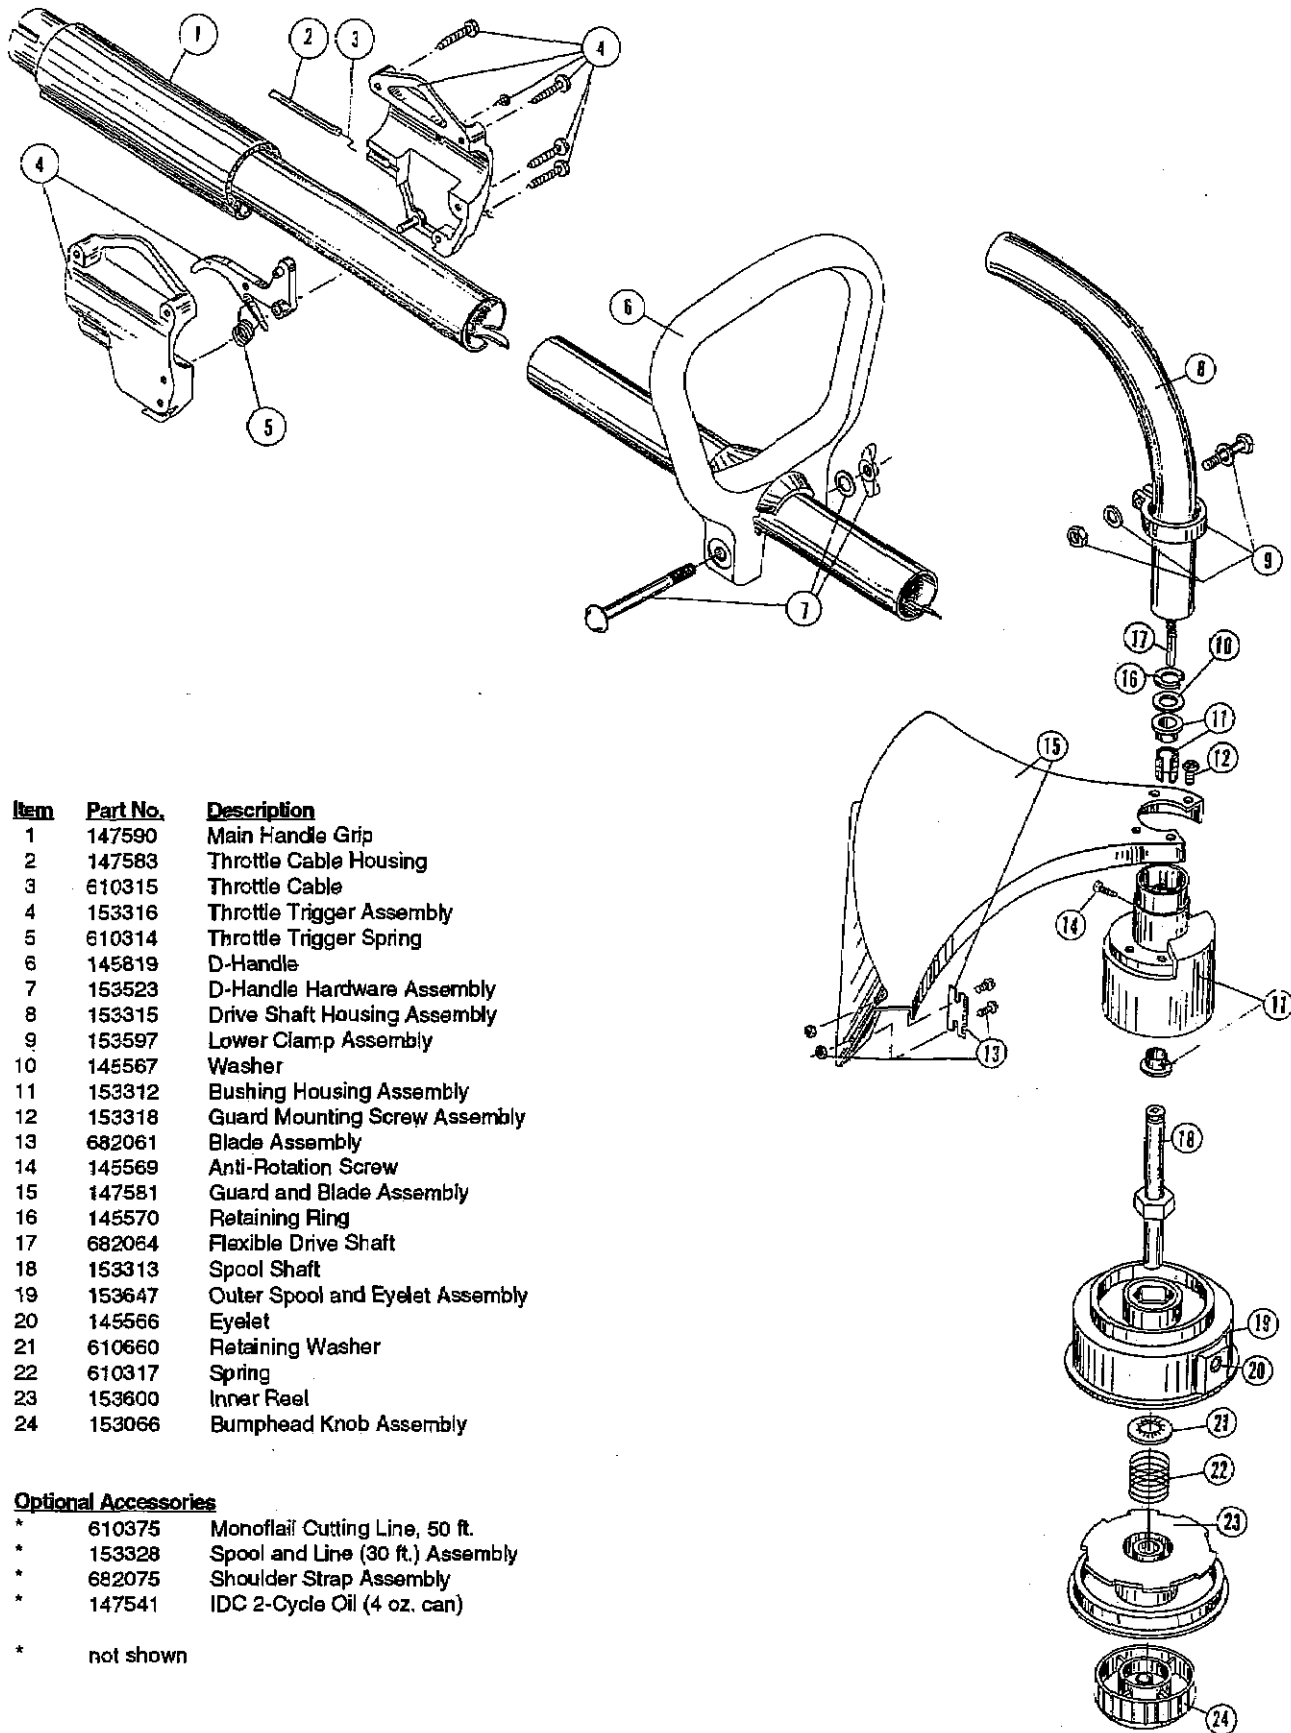

Item	Part No.	Description
1	683414	Air Cleaner Cover Assembly (includes item 1, 2 and 5)
2	682052	Choke Knob Assembly
3	682505	Carburetor Mounting Screw Assembly
4	682048	Throttle Adjustment Assembly (Walbro)
4	147640	Throttle Adjustment Assembly (Tillotson)
5	610312	Air Cleaner Filter
6	180004	Carburetor Assembly
7	610675	Carburetor Gasket (10 pack)
8	180007	Carburetor Mount Assembly (items 8 and 9)
9	147573	Reed Assembly
10	612115	Carburetor Mount Gasket (10 pack)
11	180002	Power Shaft Assembly
12	147015	Crankcase
13	682041	Inner Bearing Assembly
14	610309	Seal
15	610308	Outer Bearing
16	682040	Snap Ring Assembly
17	145308	Front Mounting Pad
18	612134	Rear Mounting Pad
19	180008	Fuel Tank Assembly
20	180000	Fuel Cap Assembly
21	682039	Fuel Line Assembly
22	153520	Shroud Assembly
23	153624	Flywheel Assembly
24	683856	Recoil Pulley Assembly
25	153644	Rope Guide and Pulley Retainers
26	611061	Rope Guide
27	610300	Pull Handle
28	613103	Rope

The above part numbers are for serial numbers 001109601 thru 009129200.

BOOM & TRIMMER PARTS - IDC 364

Item	Part No.	Description
1	147590	Main Handle Grip
2	147583	Throttle Cable Housing
3	610315	Throttle Cable
4	153316	Throttle Trigger Assembly
5	610314	Throttle Trigger Spring
6	145819	D-Handle
7	153523	D-Handle Hardware Assembly
8	153315	Drive Shaft Housing Assembly
9	153597	Lower Clamp Assembly
10	145567	Washer
11	153312	Bushing Housing Assembly
12	153318	Guard Mounting Screw Assembly
13	682061	Blade Assembly
14	145569	Anti-Rotation Screw
15	147581	Guard and Blade Assembly
16	145570	Retaining Ring
17	682064	Flexible Drive Shaft
18	153313	Spool Shaft
19	153647	Outer Spool and Eyelet Assembly
20	145566	Eyelet
21	610660	Retaining Washer
22	610317	Spring
23	153600	Inner Reel
24	153066	Bumphead Knob Assembly