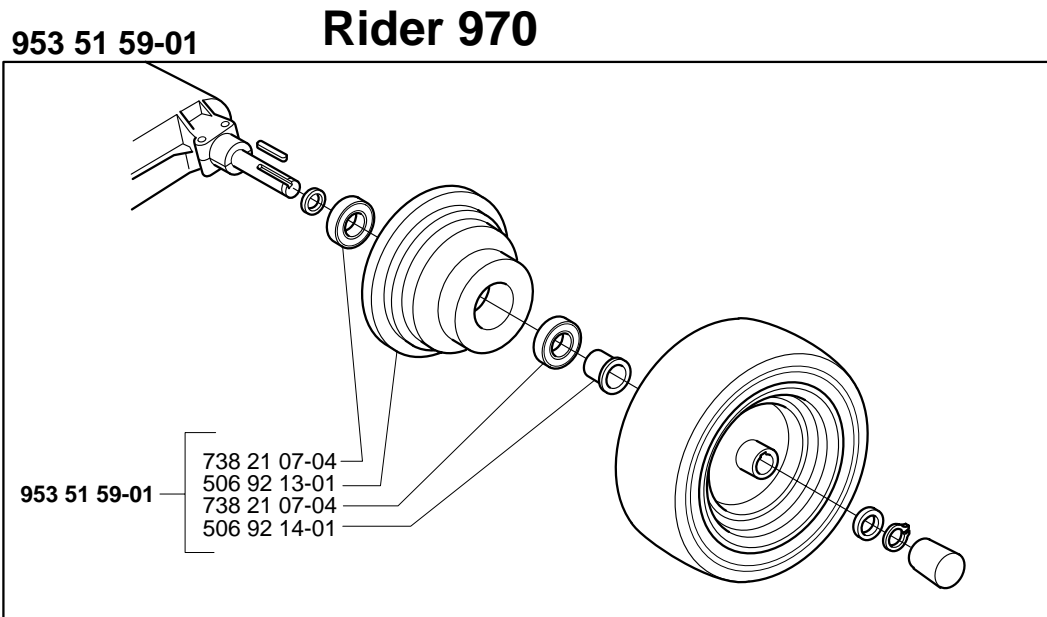

SB, Riders, 1999-10

Wheel weights are now available for all Riders. They have the following product numbers and include the following parts.

953 52 80-01 Rider 14 Pro

953 51 59-01 Rider 16H & 970H