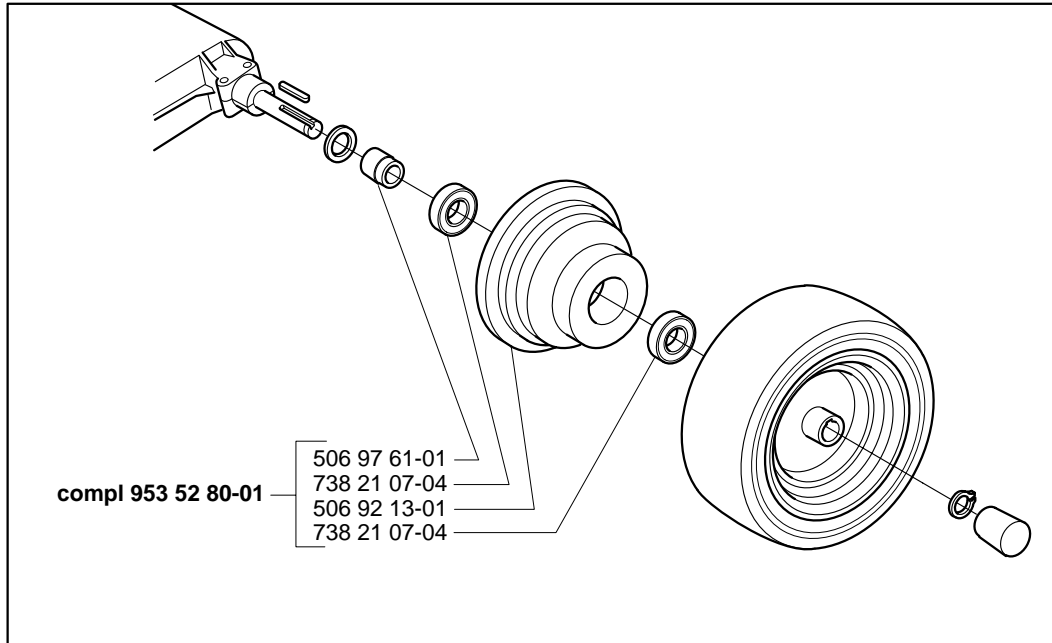

SB, Riders, 1999-10

Wheel weights are now available for all Riders. They have the following product numbers and include the following parts.

953 52 80-01 Rider 14 Pro

953 51 59-01 Rider 16H & 970H