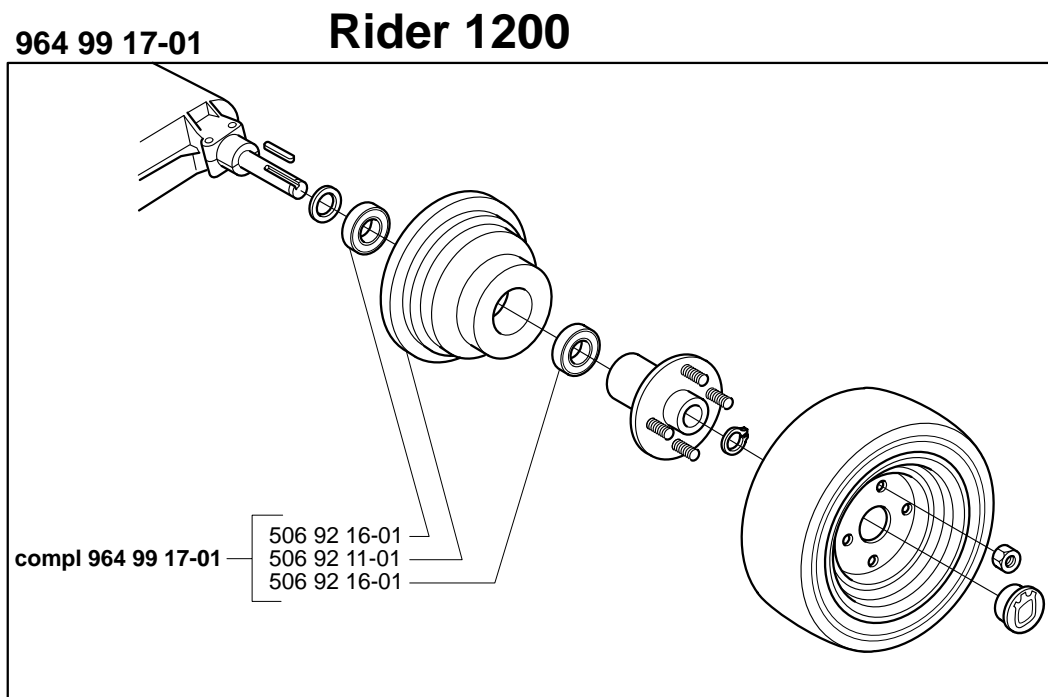

SB, Riders, 1999-10

Wheel weights are now available for all Riders. They have the following product numbers and include the following parts.

953 52 80-01 Rider 14 Pro

953 51 59-01 Rider 16H & 970H