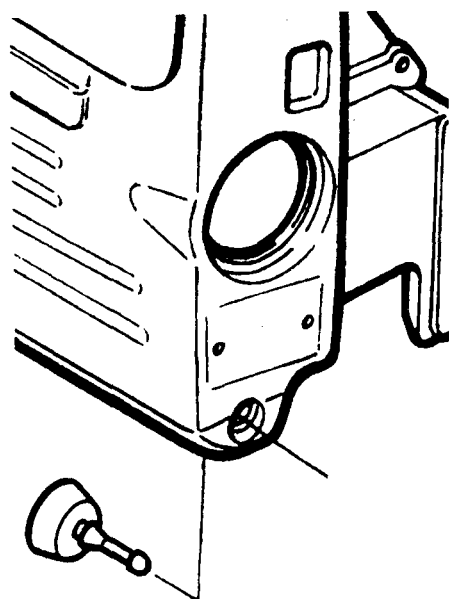

SERVICE 		1
		X 94.142-26

Model 394

In order to receive an improved function, the front left rubber side support is made larger. This prevents the support from changing position in case the saw gets stuck.

NOTE! Only the front left rubber side support is replaced.

New Ref. No.	Description
503 74 30-01	Rubber side support

Introduced from serial number: 4020251

503 74 30-01