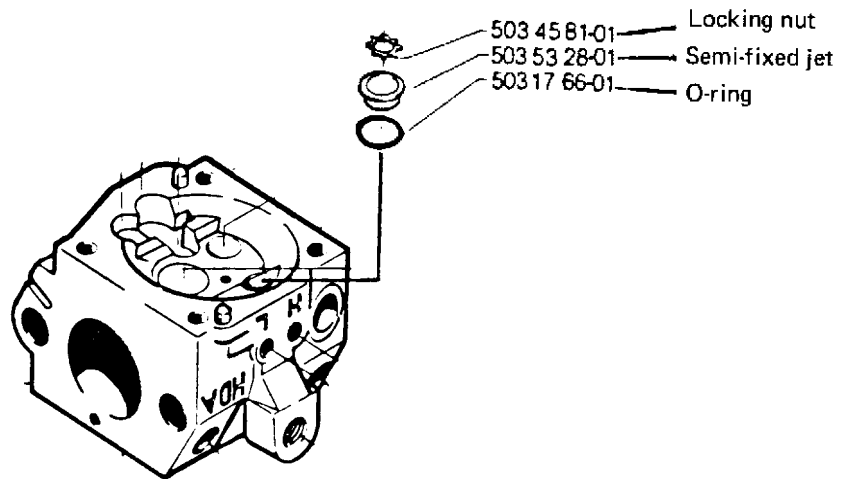

SERVICE 		4
		X 88.126-26

MODEL **44, (444)**

CARBURETTORS

Carburettor type HDA 24 Ref. No. 501 79 80-01 is excluded and replaced by a "semi-fixed" carburettor type HDA 35 B Ref. No. 503 53 27-01. These carburettors are fully interchangeable.

HDA 35 B: 44,444

H = 1
L = 1 1/2

Introduced from serial No. 44-8020271.

444

NOTE! When changing older carburettors type HDC 51 B Ref. No. 501 45 67-05 to HDA 35 B according to above, the following parts must be mounted also. See below.

Inform your customer that also the function of the starter throttle lock is moved to the choke lever. (See the model 44).