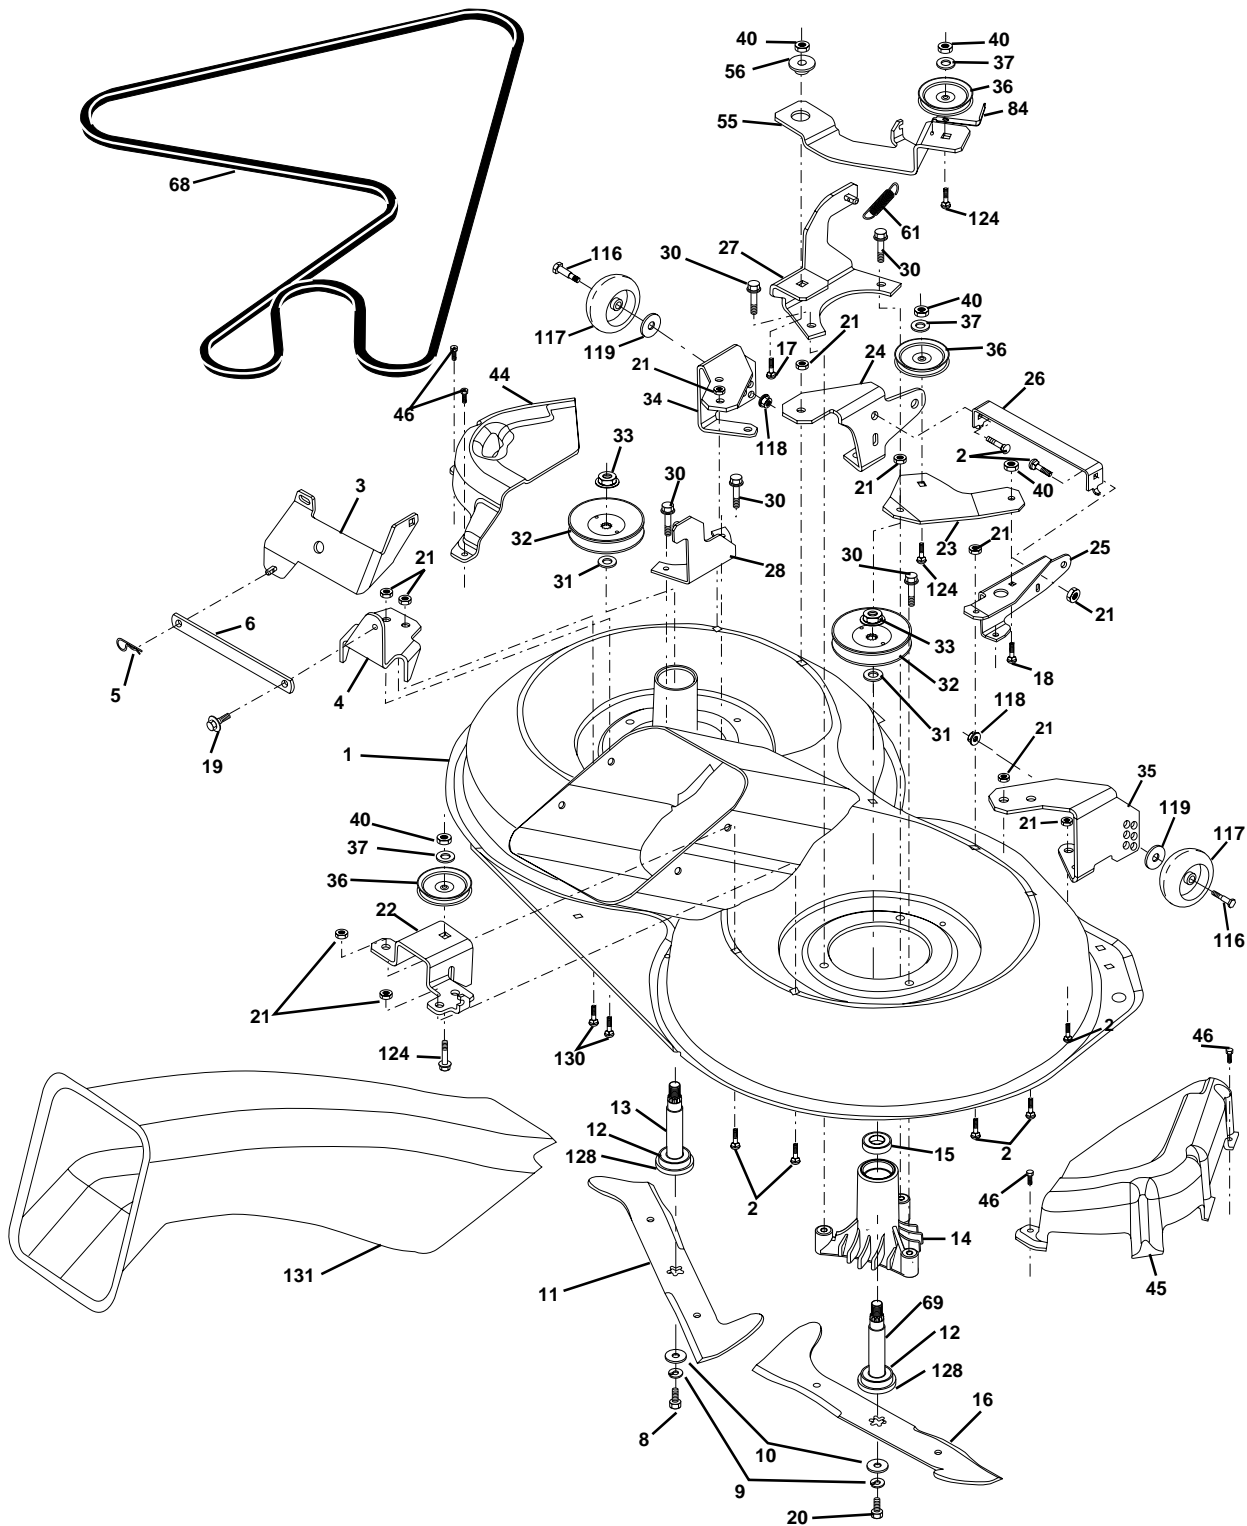

For Husqvarna Parts Call 606-678-9623 or 606-561-4983
REPAIR PARTS
TRACTOR - - MODEL NO. CTH130 (954140100A), PRODUCT NO. 954 14 01-00
MOWER DECK

For Husqvarna Parts Call 606-678-9623 or 606-561-4983

REPAIR PARTS

TRACTOR - - MODEL NO. CTH130 (954140100A), PRODUCT NO. 954 14 01-00
MOWER DECK

KEY NO.	PART NO.	DESCRIPTION	KEY NO.	PART NO.	DESCRIPTION
1	532165552	Housing Asm. Weldment	32	532153531	Mandrel Pulleys 36 & 46
2	532171249	Bolt Rdhd Sqnk 5/16-18 Unc x 3/4	33	532171246	Nut Flg Top Lock Cntr B 9/16
3	532165569	Bracket Asm. S-Bar Chass 92 CRD	34	532165239	Bracket Gauge Wheel Lf 92 CRD
4	532165558	Bracket Bar Sway Deck 92 CRD	35	532165238	Bracket Gauge Wheel Rf 92 CRD
5	532171211	Retainer Spring	36	532146763	Pulley Idler V-Groove Dim 4.25
6	532165557	Bar Sway 92 CRD	37	532171140	Washer 11/32 x 13/16 x 16 Ga
8	532171242	Bolt 3/8-24 x 1.25 Gr8 Patched	40	532171168	Nut Crownlock 3/8-16 Unc
9	532171241	Washer Lock Hvy 3/8 Unplated	44	532165724	Cover Mandrel Lh 92 CRD
10	532140296	Washer Hard Blade Mower vented	45	532165556	Cover Mandrel Rh 92 CRD
11	532170037	Blade 3-1 Lh 92 CRD	46	532171253	Screw Thd Roll 1/4-20 x 5/8
12	532129895	Bearing Ball #6204 (Mandrel)	55	532165445	Arm Idler 92 CRD
13	532137645	Shaft Asm. W/Lower Bearing	56	532165723	Spacer Retainer Mower
14	532128774	Housing Mandrel Vented (Machd)	61	532165945	Spring Tension Belt
15	532110485	Bearing Ball Mandrel	68	532165555	Hex-Belt 92 Mower 105AA
16	532170038	Blade 3-1 Rh 92 CRD	69	532165482	Shaft Asm W/Lwr Brg Rh Thd CRD
17	532171383	Bolt Carriage 3/8-16 x 1-1/4	84	532156085	Keeper Belt Idler
18	532171250	Bolt Rdhd Sqnk 3/8-16 x 1 Gr5	116	532171387	Bolt Shoulder
19	532171252	Bolt Shoulder 5/16-18 Thd Form	117	532133957	Wheel Gage Wide
20	532171243	Bolt 3/8-24 x 1.25 Gr8 Ptch Lhthd	118	532171255	Nut Centerlock 3/8-16 Unc
21	532171248	Nut Crown Lock 5/16-18	119	532171256	Washer 3/8 x 7/8 x 14 Ga.
22	532165243	Bracket Idler Sprt RR 92 CRD	124	532171180	Bolt Carr Sh 3/8-16 x 1-1/2 Gr5
23	532165446	Bracket Idler Sprt RF 92 CRD	128	532153390	Washer Felt
24	532165242	Bracket Suspension LF 92 CRD	130	532171251	Bolt Rdhdsqnk 5/16-18 Unc x 3/4
25	532165244	Bracket Suspension RF 92 CRD	131	532165661	Chute Bagger CRD 92cm
26	532165237	Brace Support Susp Frt CRD	-	532130794	Mandrel Asm Service
27	532165568	Bracket Asm. Susp RR 92 CRD	-	532165579	Mandrel Asm CRD Lh Threads SVC
28	532165567	Bracket Asm. Susp LR 92 CRD	-	532165578	Deck Mower Complete
30	532171244	Screw Thd Rolling Washer Head			
31	532171245	Washer Spacer Mower Vented			

NOTE: All component dimensions given in U.S. inches
1 inch = 25.4 mm