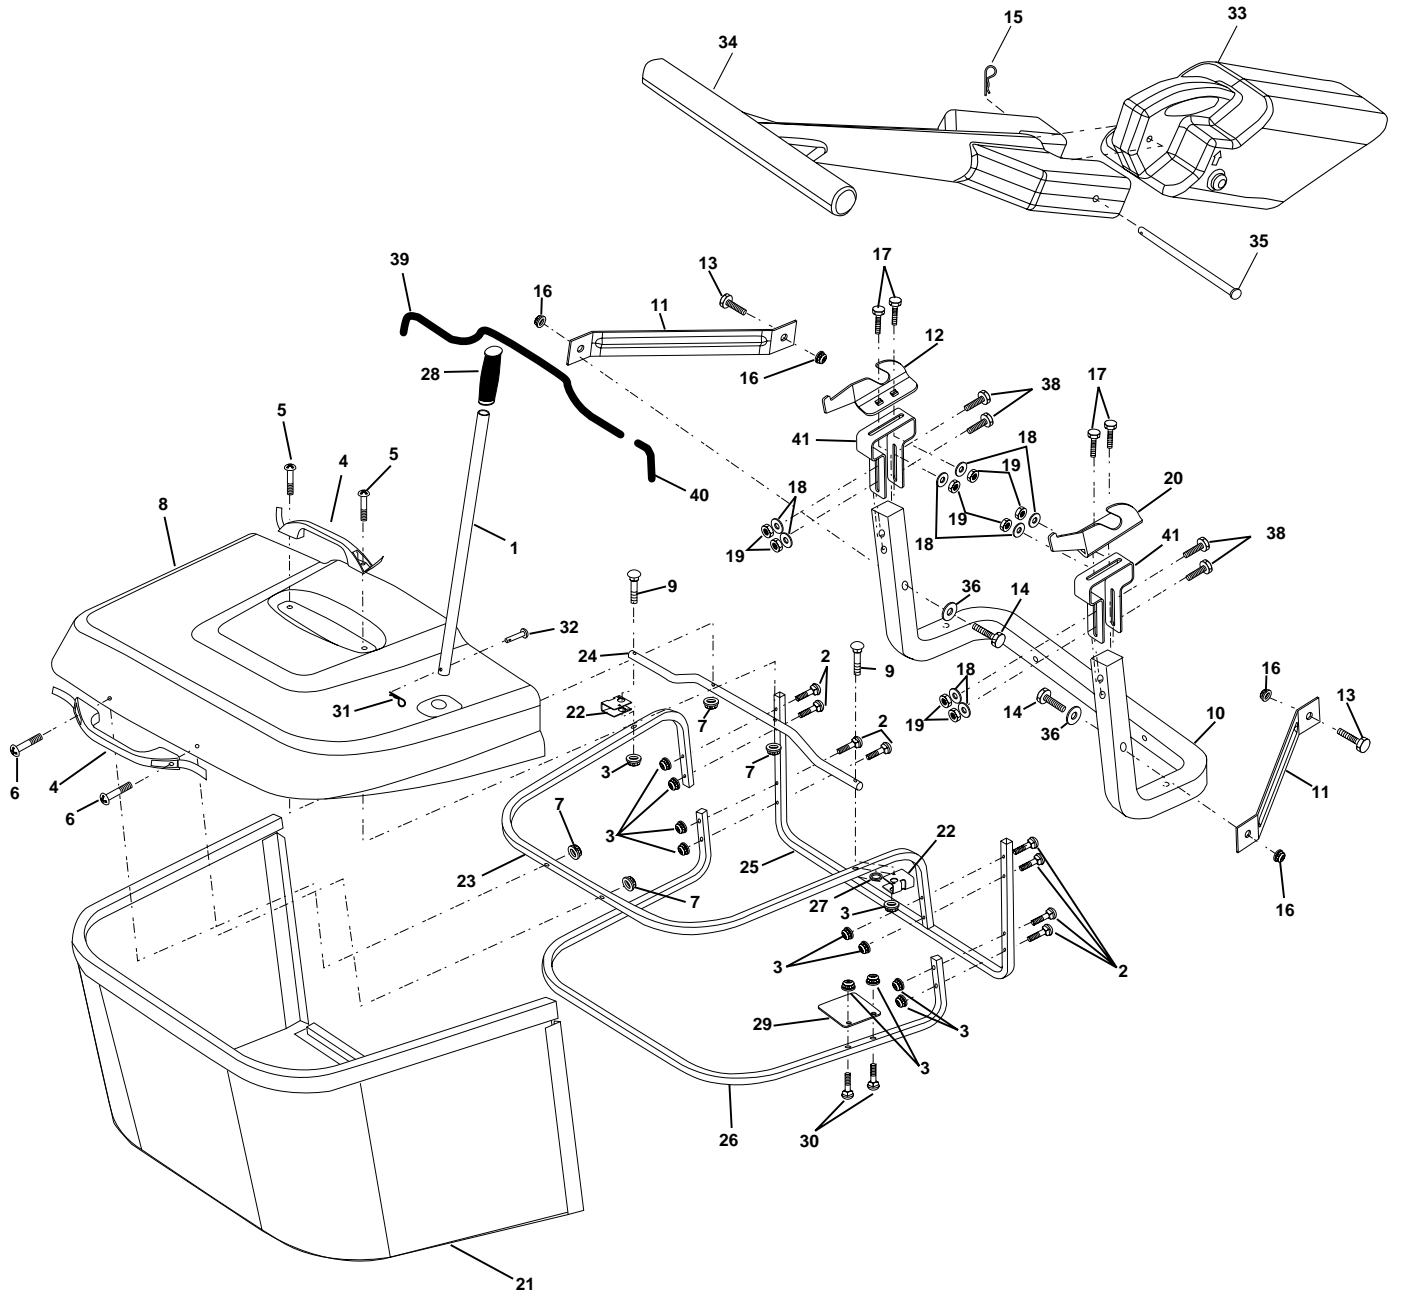

For Husqvarna Parts Call 606-678-9623 or 606-561-4983
REPAIR PARTS
TRACTOR - - MODEL NO. CTH130 (954140100A), PRODUCT NO. 954 14 01-00
BAGGER

For Husqvarna Parts Call 606-678-9623 or 606-561-4983

REPAIR PARTS

TRACTOR - - MODEL NO. CTH130 (954140100A), PRODUCT NO. 954 14 01-00

BAGGER

KEY NO.	PART NO.	DESCRIPTION
1	532165249	Tube Handle Bagger CRD
2	532171270	Bolt Carriage 1/4-20 x 2.0 Gr.5
3	532171041	Nut Lock 1/4 Lge Flg Gr. 5 Zinc
4	532169916	Handle Bagger w/Lvrs Blk CRD
5	532171266	Screw Pan Head #10-24 x 1.50 Blk
6	532171267	Screw Pan Hd
7	532171268	Nut Wiz Lock Hex Serr/Hd 10-24
8	532167980	Cover Bagger Plastic CRD MS422
9	532171265	Bolt Carriage 1/4-20 x 2.25d x Gr.5
10	532169688	Tube Support Bagger CRD
11	532165719	Bracket Support Upper Bag CRD
12	532171481	Bracket Pnt Adj Bagger Lh CRD
13	532171272	Bolt Rdhd Sht Sqnk 3/8-16 x 3/4
14	532171273	Bolt Hex 3/8-16 x 2-1/2 Gr.5
15	532171211	Retainer Spring
16	532171275	Nut Lock Flg 3/8-16 Unc
17	532171221	Bolt Rdhd Sht Sqnk 5/16 -18 Unc x 3/4
18	532171392	Washer 11/32 x 3/4 x 16 Ga.
19	532171026	Nut Crown Lock 5/16-18 Unc Blk
20	532171482	Bracket Pnt Adj Bagger Rh CRD
21	532165780	Bag Asm CRD
22	532165781	Bracket Side Bagger CRD
23	532165782	Tube Upper Bagger CRD
24	532165783	Tube Pivot Bagger CRD
25	532165784	Tube Front Bagger CRD
26	532165785	Tube Lower Bagger CRD
27	532169692	Bushing Snap Bagger CRD
28	532165787	Grip Handle Black
29	532165839	Plate Stop Bagger handle CRD
30	532171269	Bolt Carriage 1/4-20 x 1-1/4 Gr.5
31	532171160	Retainer Spring 1" Zinc/Cad
32	532171271	Rivet Rd Hd Drilled 3/8 Dia
33	532165571	Plug Mulcher
34	532165570	Handle Mulcher
35	532171276	Pin Mulcher
36	532171274	Washer 13/32 x 1-1/4 x 16 Ga.
38	532171393	Bolt 5/16-18 x 2-1/2
39	532169999	Trim, Long
40	532170000	Trim, Short
41	532171483	Bracket Pnt Adj Pvt Bagger CRD

NOTE: All component dimensions given in U.S. inches
1 inch = 25.4 mm