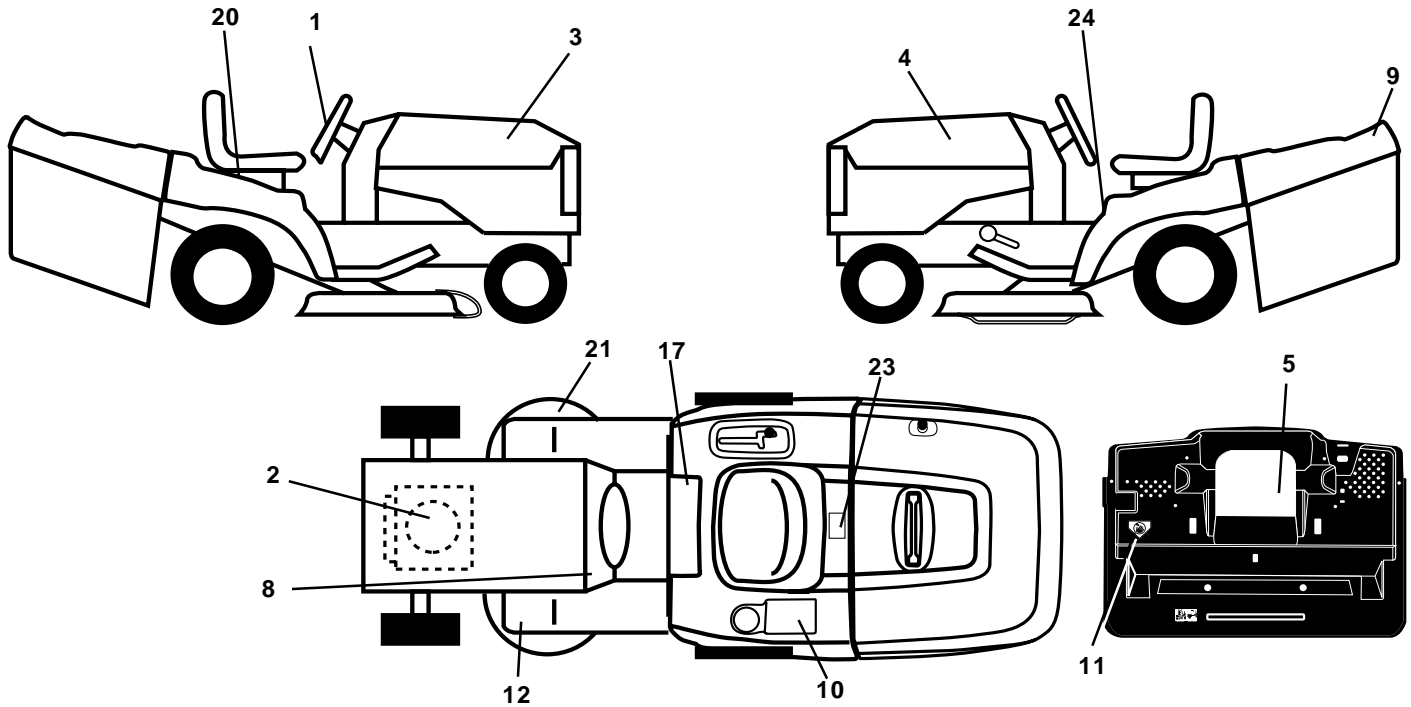

For Husqvarna Parts Call 606-678-9623 or 606-561-4983

REPAIR PARTS

TRACTOR - - MODEL NO. CTH130 (954140100A), PRODUCT NO. 954 14 01-00
DECALS

KEY NO.	PART NO.	DESCRIPTION
1	532170564	Decal Steering Wheel
2	532166102	Decal Hp Engine
3	532170561	Decal Hood Rh
4	532170562	Decal Hood Lh
5	532170563	Decal Mower Warn Keep Hand Away
8	532171458	Decal Dash
9	532150617	Decal Fender Logo
10	532145005	Decal Bat Dan/Poi
11	532107339	Decal Mower Cut Finger

KEY NO.	PART NO.	DESCRIPTION
12	532101892	Decal Brake/Clutch E/Fr
17	532156993	Decal Saddle Oper Inst Hydro E/F
20	532166960	Decal Bypass Fender CRD
21	532166286	Decal Deck Sch 92 CRD
23	532168952	Decal Bagger/Discharge CRD
24	532157140	Decal Fender Danger E/F Lt
—	532138311	Decal Lift Handle
—	532171237	Pad Footrest
—	532170957	Manual Owners (English)
—	532170958	Manual Owners (French)