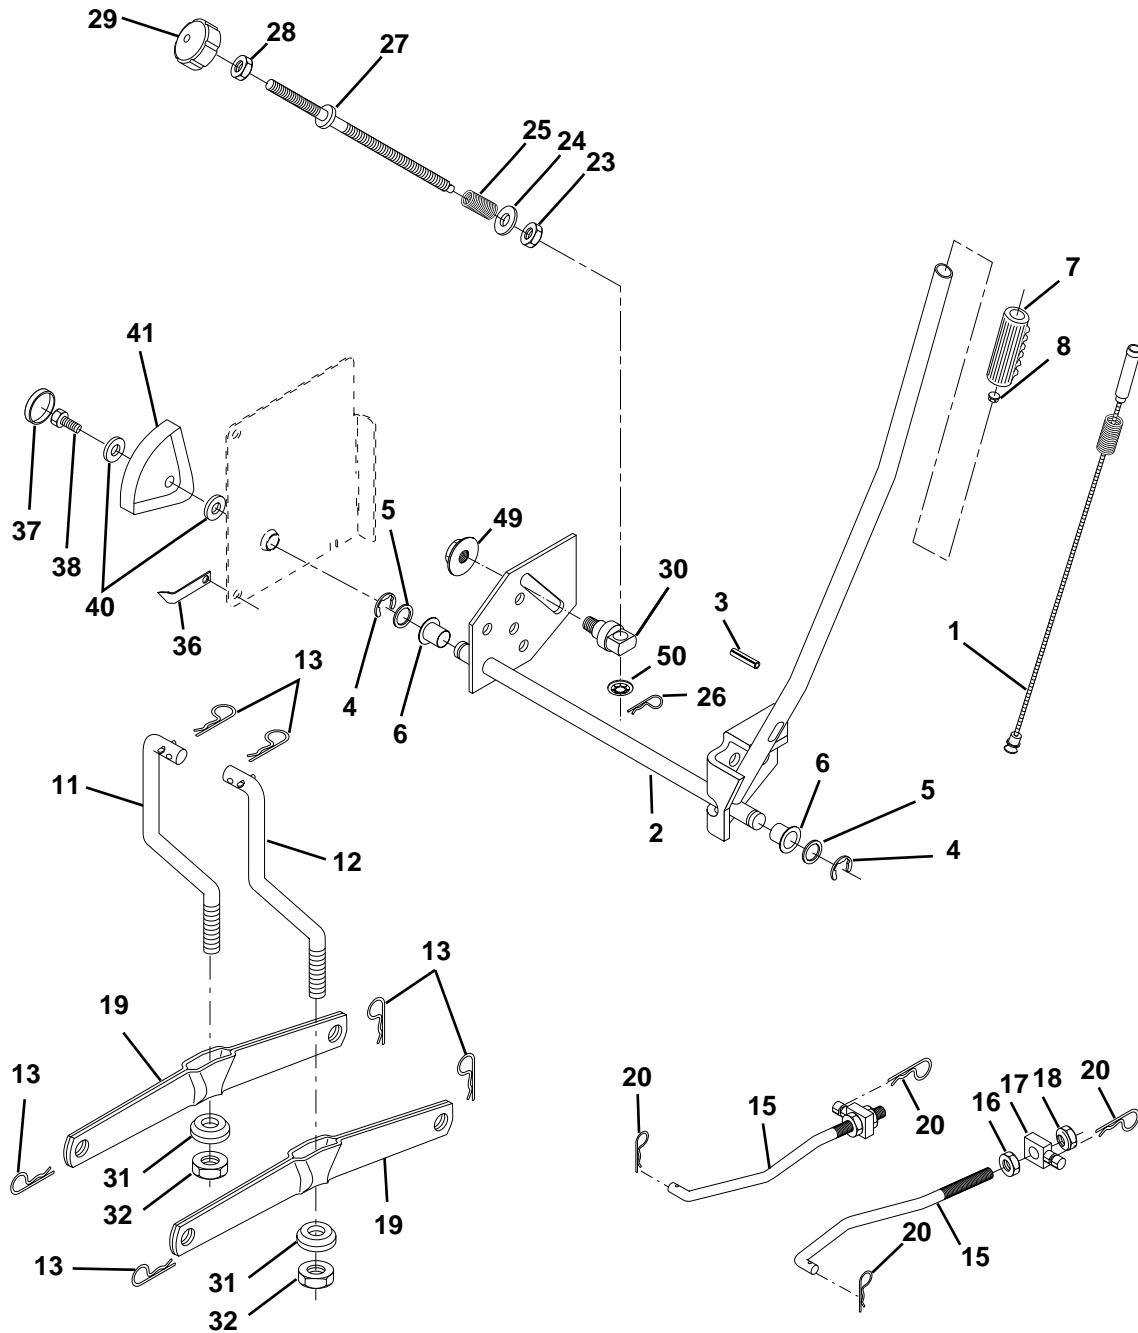

For Husqvarna Parts Call 606-678-9623 or 606-561-4983 REPAIR PARTS

TRACTOR - - MODEL NO. CTH130 (954140100A), PRODUCT NO. 954 14 01-00
MOWER LIFT

For Husqvarna Parts Call 606-678-9623 or 606-561-4983
REPAIR PARTS

TRACTOR - - MODEL NO. CTH130 (954140100A), PRODUCT NO. 954 14 01-00
MOWER LIFT

KEY NO.	PART NO.	DESCRIPTION
1	532159460	Wire Asm Inner W/Plunger
2	532159471	Shaft Asm Lift
3	532171201	Pin Groove
4	812000002	E Ring #5133-62
5	532171205	Washer 29/32 x 1-1/4 x 21 Ga.
6	532120183	Bearing Nylon Blk .629 ID
7	532125631	Grip Handle Fluted
8	532124526	Button, Plunger
11	532165829	Link Lift Lh CRD
12	532165831	Link Lift Rh CRD
13	532171170	Retainer Spring
15	532167253	Link Front
16	532171262	Nut Jam Hex 1/2-13 Unc
17	532130171	Trunnion Blk Zinc
18	532171263	Nut Crownlock 1/2-13 Unc
19	532139868	Arm Suspension Rear
20	532171212	Spring Retainer
23	532110807	Nut Special
24	532171207	Washer 13/32 X 5/8 X 16 Ga
25	532124874	Spring
26	532171208	Retainer Clip
27	532171206	Rod Adjust Lift
28	532171163	Nut Hex Jam 3/8-16 Unc
29	532138057	Knob Infinite 3/8-16 Unc Black
30	532171203	Trunnion Infinite Height
31	532140302	Bearing Pvt. Lift Spherical
32	532171264	Nut Lock 3/8-24
36	532155097	Pointer Height Indicator
37	532123935	Plug Hole
38	532171210	Screw Thdrol 5/16-18 x 3/4
40	532171209	Washer 11/32 x 1-1/2
41	532123934	Scale Ind Height Blk
49	532171178	Nut Hex Flange Lock
50	532110452	Nut Push Phos & Oil
52	532171211	Retainer Spring

NOTE: All component dimensions given in U.S. inches
1 inch = 25.4 mm