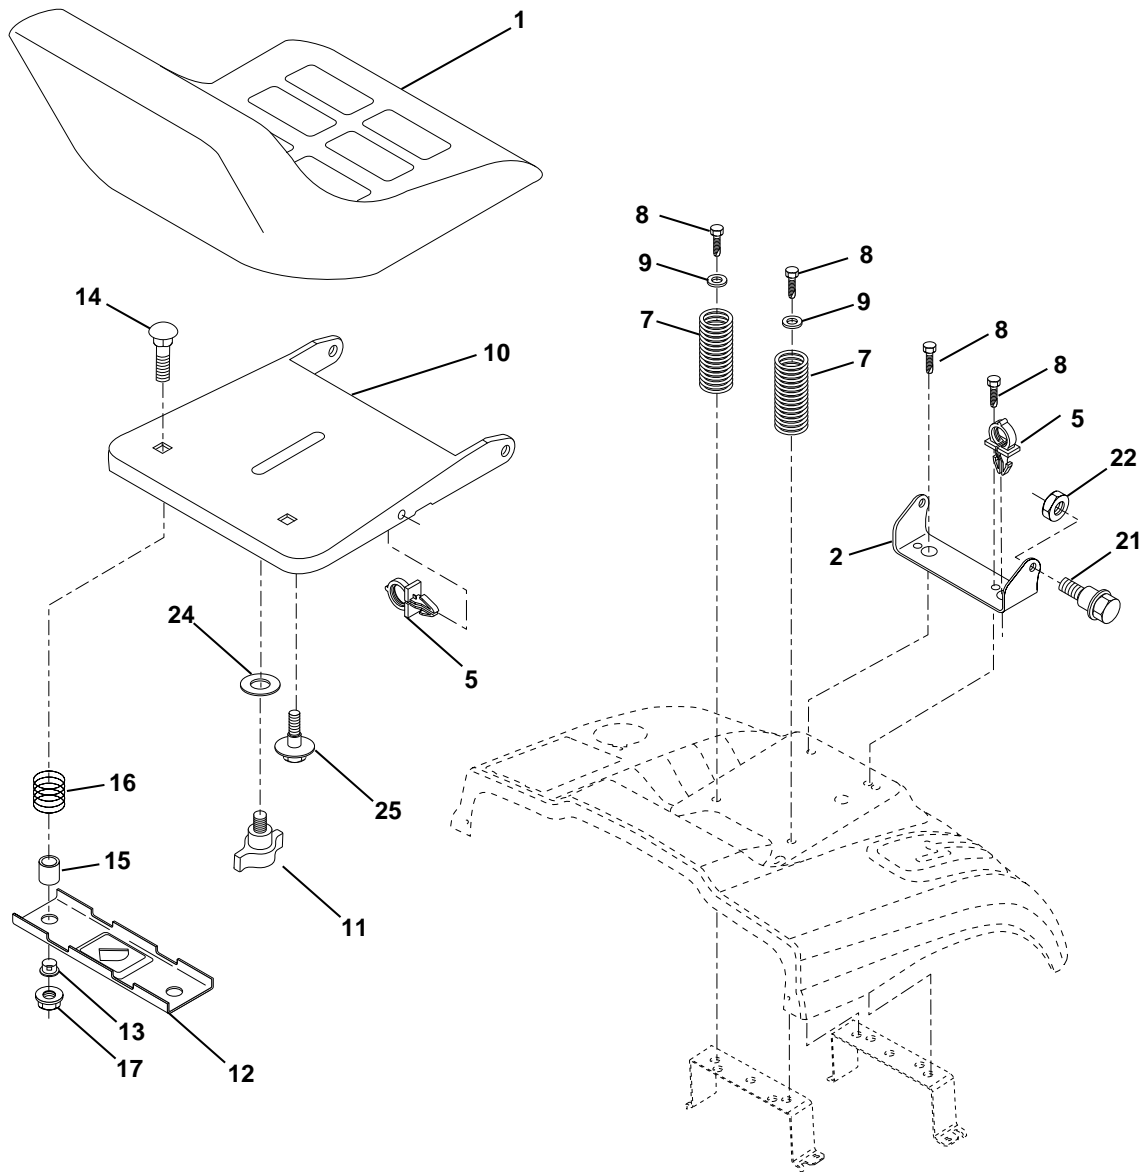

For Husqvarna Parts Call 606-678-9623 or 606-561-4983

REPAIR PARTS

TRACTOR - - MODEL NO. CTH130 (954140100A), PRODUCT NO. 954 14 01-00
SEAT ASSEMBLY

KEY NO.	PART NO.	DESCRIPTION
1	532140838	Seat
2	532140551	Bracket Pivot Seat 8 720
5	532145006	Clip Push-In
7	532124181	Spring Seat Cprsn 2 250 Blk Zi
8	532171235	Screw 3/8-16 X 1-1/2
9	532171236	Washer 13/32 X 1 X 14 Ga.
10	532155925	Pan Seat
11	532166369	Knob Seat Adj. Wingnut
12	532121246	Bracket Mounting Switch
13	532121248	Bushing Snap Blk Nyl 50 Id

KEY NO.	PART NO.	DESCRIPTION
14	532171040	Bolt Rdhd Sqnk 1/4-20x1-1/2
15	532134300	Spacer Split 28x .96 Zinc
16	532121250	Spring Cprsn
17	532171041	Nut Lock 1/4 Lge Flg Gr 5 Zinc
21	532171130	Bolt Shoulder 5/16-18 Unc
22	532171026	Nut Crown Lock 5/16-18 Blk
24	532171261	Washer 17/32 X 1-3/16 X 12 Ga.
25	532171260	Bolt Shoulder 5/16-18 X 62

NOTE: All component dimensions given in U.S. inches
1 inch = 25.4 mm