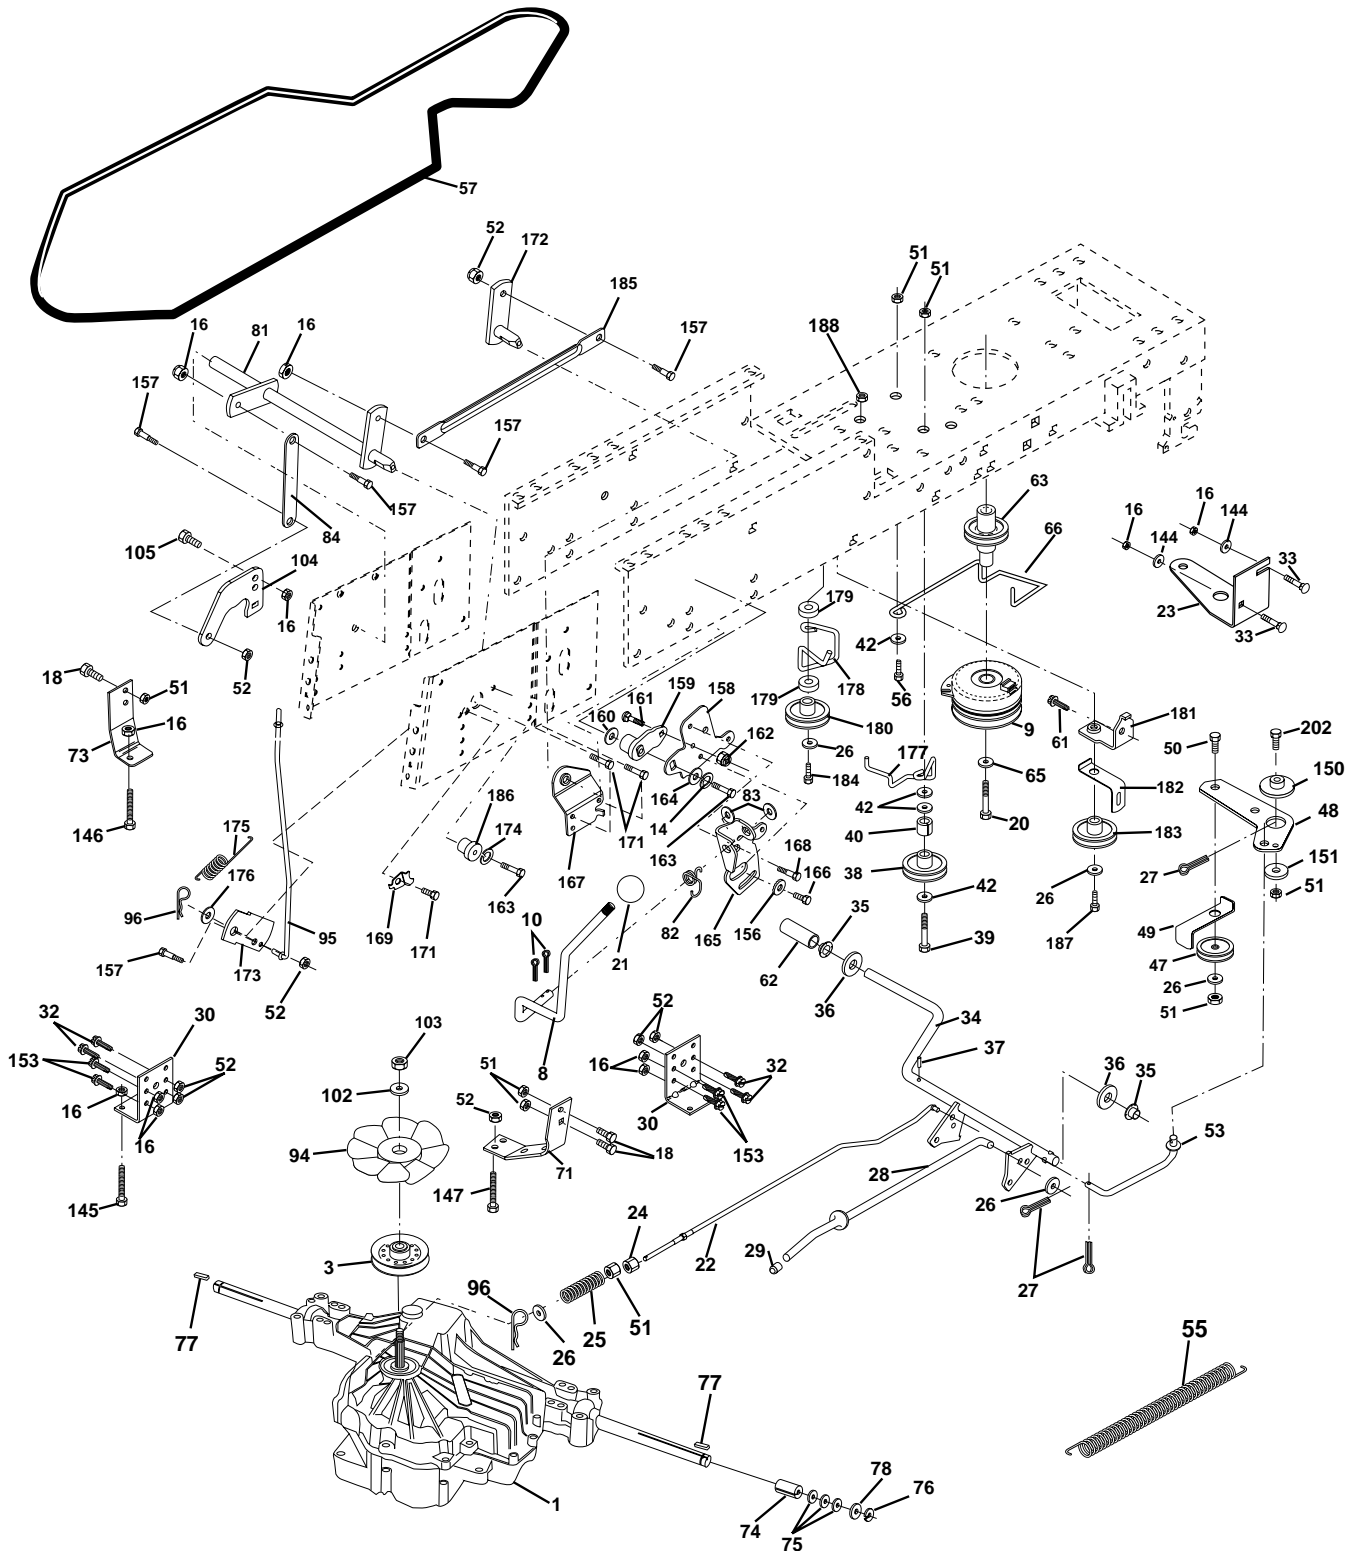

For Husqvarna Parts Call 606-678-9623 or 606-561-4983 REPAIR PARTS

TRACTOR - - MODEL NO. CTH130 (954140100A), PRODUCT NO. 954 14 01-00
DRIVE

For Husqvarna Parts Call 606-678-9623 or 606-561-4983

REPAIR PARTS

TRACTOR - - MODEL NO. CTH130 (954140100A), PRODUCT NO. 954 14 01-00
DRIVE