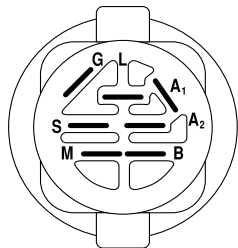

For Husqvarna Parts Call 606-678-9623 or 606-561-4983
TRACTOR - - MODEL NO. CTH130 (954140100A), PRODUCT NO. 954 14 01-00
SCHEMATIC

POSITION	CIRCUIT	"MAKE"
OFF	M+G+A1	NONE
RUN/LIGHT	B+A1	A2+L
RUN	B+A1	NONE
START	B + S + A1	NONE

PTO SWITCH	
POSITION	CIRCUIT
OFF	C + G, B + H
ON	C + F, B + E, A + D

WIRING INSULATED CLIPS
NOTE: IF WIRING INSULATED CLIPS WERE REMOVED FOR SERVICING OF UNIT, THEY SHOULD BE REPLACED TO PROPERLY SECURE YOUR WIRING.