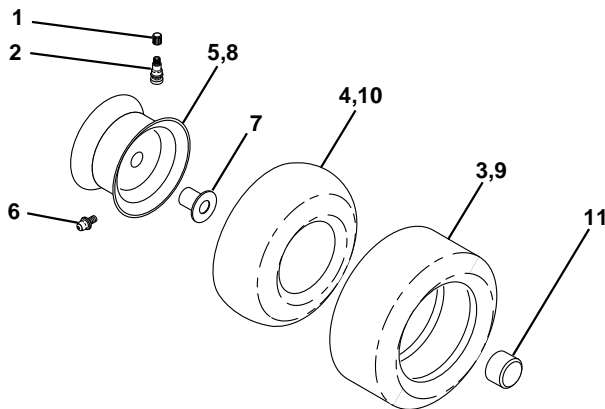

**NOTE:** All component dimensions given in U.S. inches  
1 inch = 25.4 mm

## REPAIR PARTS

TRACTOR - - MODEL NO. CTH130 (954140100A), PRODUCT NO. 954 14 01-00  
DECALS

KEY NO.	PART NO.	DESCRIPTION
1	532170564	Decal Steering Wheel
2	532166102	Decal Hp Engine
3	532170561	Decal Hood Rh
4	532170562	Decal Hood Lh
5	532170563	Decal Mower Warn Keep Hand Away
8	532171458	Decal Dash
9	532150617	Decal Fender Logo
10	532145005	Decal Bat Dan/Poi
11	532107339	Decal Mower Cut Finger

### WHEELS & TIRES

KEY NO.	PART NO.	DESCRIPTION
1	532059192	Cap Value Tire
2	532065139	Stem Value
3	532106222	Tire F Ts 15 X 6 0 - 6 Service
4	532059904	Tube Inner Front #35060
5	532138336	Rim Asm 6"front White Service
6	532124957	Fitting Grease
7	532124959	Bearing Flange
8	532138337	Rim Asm 8"rear White Service
9	532138468	Tire R Ts 20 x 8-8 Service
10	532124926	Tube Rear 9 5 X 8 Service
11	532104757	Cap Axle Blk 1 50 X 1 00
--	532144334	Sealant, Tire (10 oz. tube)