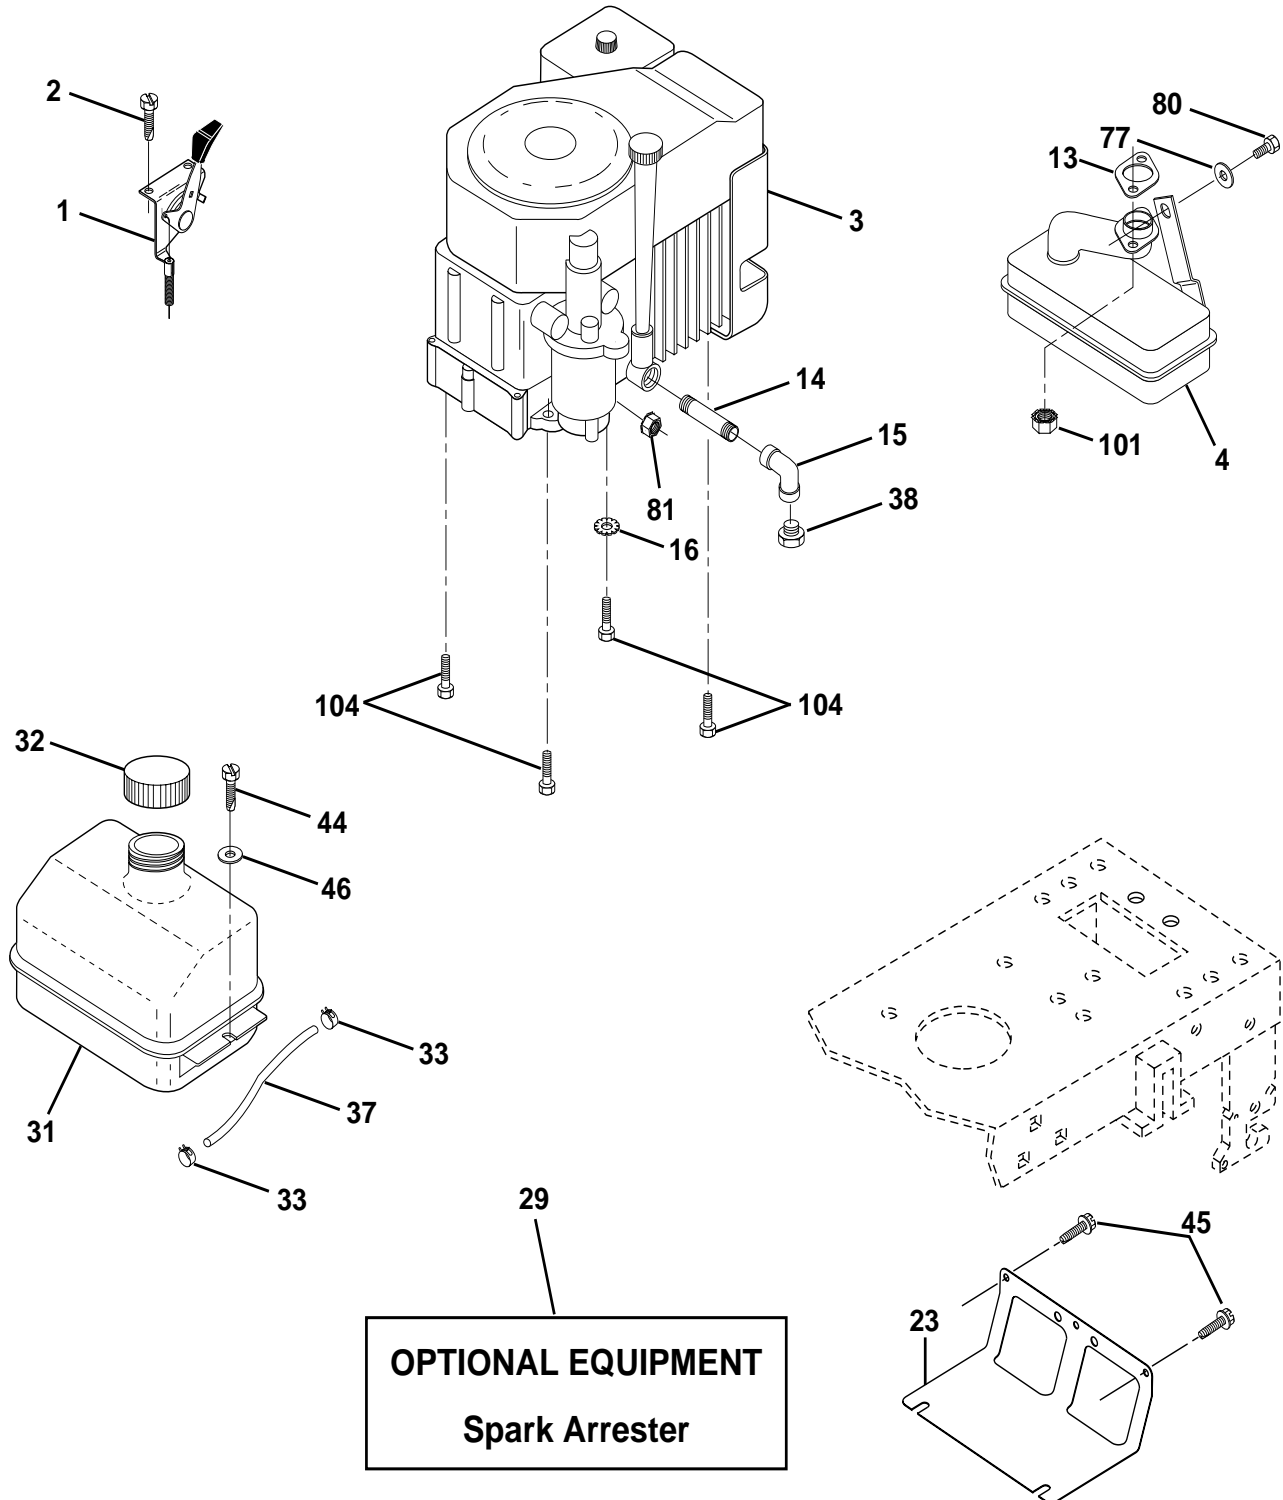

For Husqvarna Parts Call 606-678-9623 or 606-561-4983
REPAIR PARTS
TRACTOR - - MODEL NO. CTH130 (954140100A), PRODUCT NO. 954 14 01-00
ENGINE

For Husqvarna Parts Call 606-678-9623 or 606-561-4983

REPAIR PARTS

TRACTOR - - MODEL NO. CTH130 (954140100A), PRODUCT NO. 954 14 01-00

ENGINE

KEY NO.	PART NO.	DESCRIPTION
1	532141296	Control, Throttle / Choke
2	532171192	Screw Hex Thd Cut 1/4-20 x 5/8
3	-----	Engine Kohler Model CV15 (Order parts from engine manufacturer)
4	532159420	Muffler, Kohler
13	532163831	Kohler Gasket
14	532171373	Nipple, Pipe
15	532171215	Elbow, Standard 90°, 3/8-18 NPT
16	532171217	Washer, Lock Ext tooth 3/8
23	532169837	Shield, Browning/Debris Guard
29	532137180	Arrester, Spark
31	532109202	Tank, Fuel
32	532158990	Cap Gauge, Fuel
33	532123487	Clamp, Hose Blk
37	532137040	Line, Fuel
38	-----	Plug, Oil Drain (Order From Engine Manufacturer)
44	532171239	Screw Hexwsh Thdrol 1/4-20 x 3/4
45	532171154	Screw 3/8-16 x 3/4
46	532171224	Washer 9/32 x 7/8 x 16 Ga
77	532171372	Washer 5/16 x 3/4 x 16 Ga.
80	532171371	Bolt Hex Hd 5/16-18 Unc x 1/2
81	532128861	Nut Flange 1/4-20 Starter Nut
101	532163305	Nut Flange M8 - 1.25
104	532171374	Screw 3/8-16 x 1-1/2

NOTE: All component dimensions given in U.S. inches
1 inch = 25.4 mm