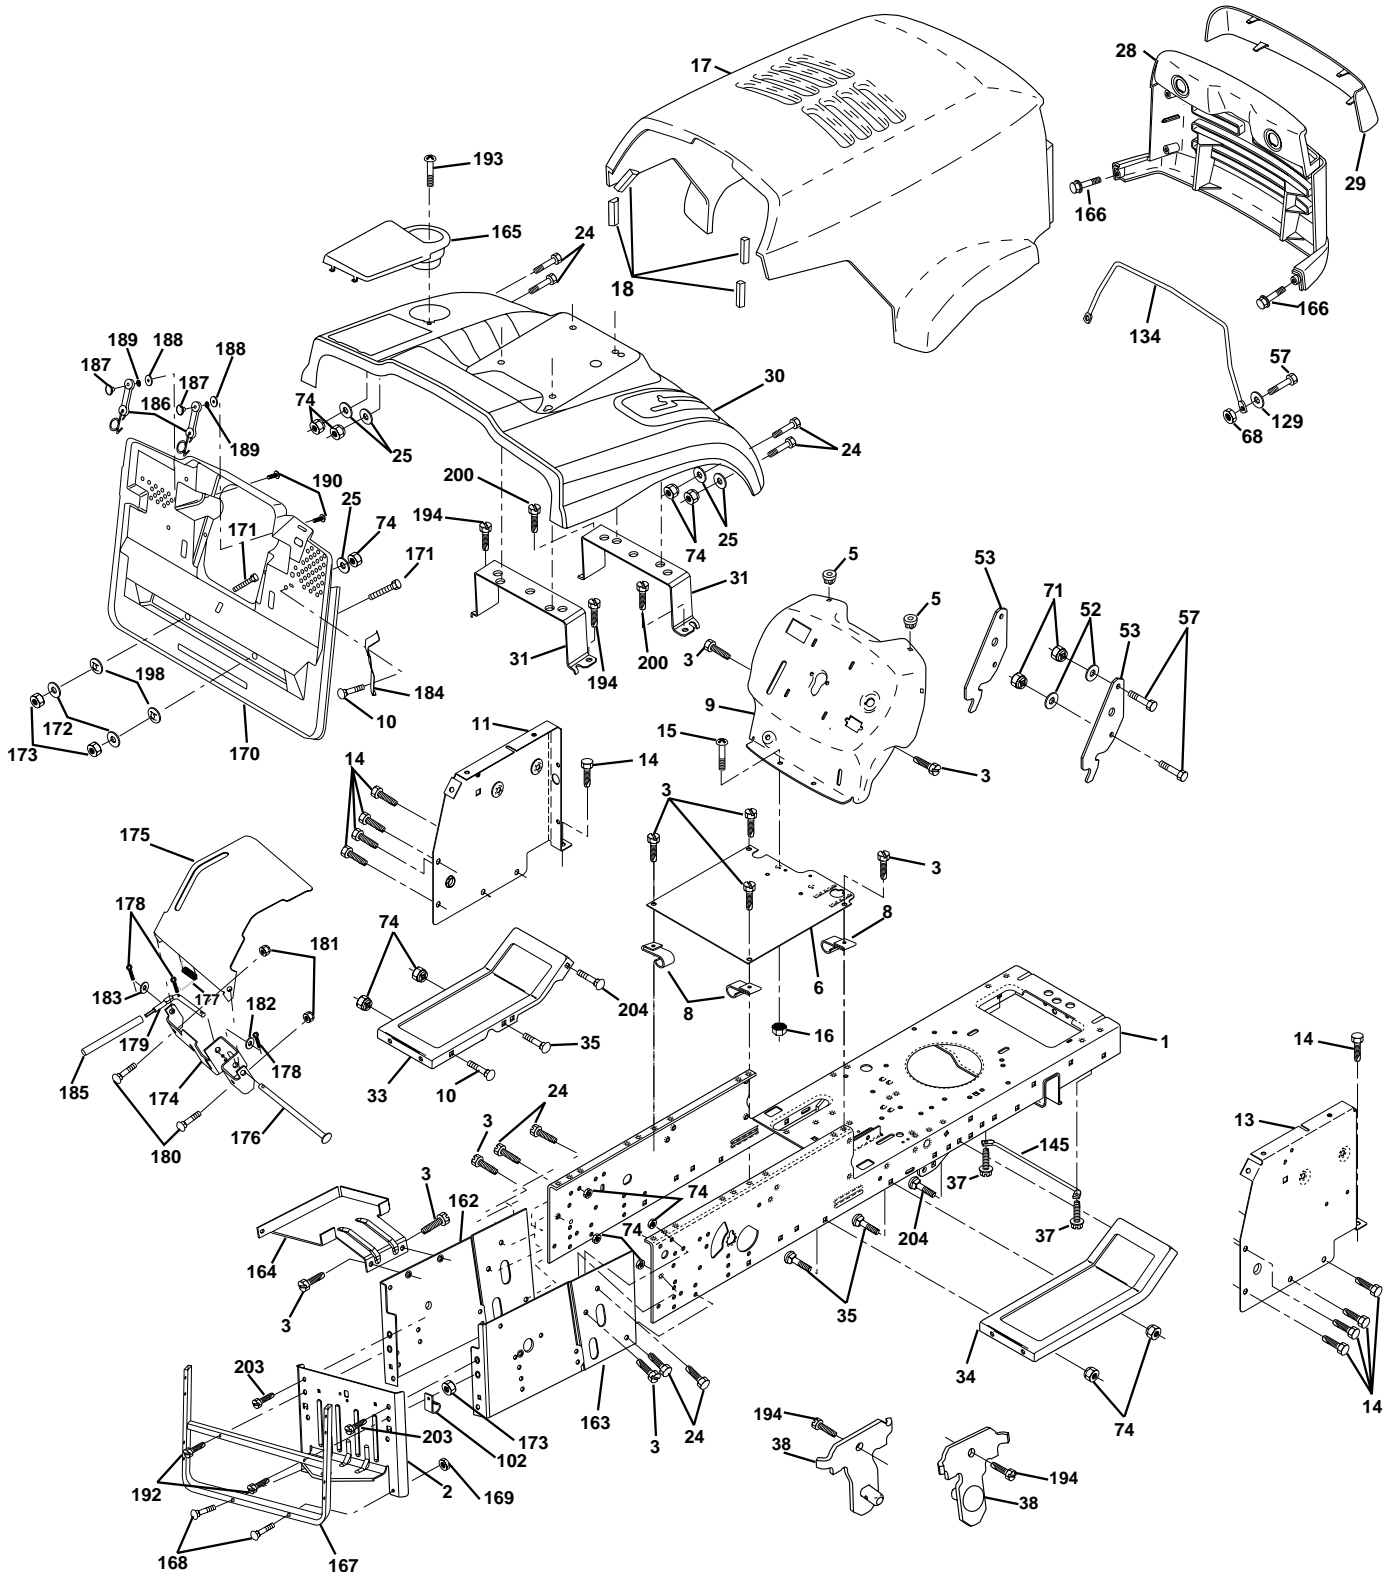

For Husqvarna Parts Call 606-678-9623 or 606-561-4983
REPAIR PARTS
TRACTOR - - MODEL NO. CTH130 (954140100A), PRODUCT NO. 954 14 01-00
CHASSIS AND ENCLOSURES

For Husqvarna Parts Call 606-678-9623 or 606-561-4983

REPAIR PARTS

TRACTOR - - MODEL NO. CTH130 (954140100A), PRODUCT NO. 954 14 01-00

CHASSIS AND ENCLOSURES

KEY PART NO.	NO.	DESCRIPTION	KEY PART NO.	NO.	DESCRIPTION
1	532169831	Chassis Stamping	163	532165673	Bracket Exten Chassis Rh
2	532165606	Drawbar, CRD	164	532165605	Support Battery CRD
3	532171154	Screw Thdrol 3/8-16x3/4 Ty-tt	165	532167979	Cover Battery CRD Lt Black
5	532155272	Bumper Hood/Dash	166	532171223	Screw Hwhd Hi-Lo #13-16 x 3/4
6	532155923	Saddle Flat Lt Fender Shift	167	532165779	Support Asm Backplate Wldmnt
8	532126471	Clip Insulator 13/32 Mtg Hole	168	532171040	Bolt Rdhd Sht NK 1/4-20 x 1-1/2
9	532171369	Dash	169	532171041	Nut lock 1/4 Lge Flg Gr 5 Zinc
10	532171150	Bolt Carriage 3/8-16 x 1	170	532165607	Cover Backplate Plastic Black
11	532155927	Panel Dash Lh	171	532171273	Bolt Hex 3/8-16 x 2-1/2
13	532169118	Panel Dash Rh	172	532171274	Washer 13/32 x 1-1/4 x 16 Ga
14	532171136	Screw Thdrol 3/8-16 x 1/2	173	532171144	Nut Keps Hex 3/8-16 Unc
15	532171194	Screw Mach Trhd 5/16-18 Unc x 3/4	174	532165939	Bracket Switch FBI CRD
16	532171228	Nut Keps 5/16-18 Unc	175	532166212	Guard Door Rear CRD
17	532165378	Hood Pnt	176	532128600	Pin Hinge Pivot
18	532126938	Bumper Hood	177	532132796	Spring Bagger Top Lh Black
24	532171031	Bolt Fin Hex 3/8-16 Unc x 1 Gr 5	178	532171137	Pin Cotter 3/32 x 3/4 Cad
25	532171151	Washer 13/32 X 13/16 X 12 Ga	179	532165942	Rod Pivot FBI CRD
28	532165379	Grille	180	532171354	Bolt Hex Hd 5/16-18 Unc x 1
29	532165380	Lens	181	532171248	Nut Crownlock 5/16-18
30	532167978	Fender	182	532171139	Washer .385 x .625 x 11 Ga
31	532165156	Bracket Support Fender	183	532171140	Washer 13/32 x 13/16 x 16 Ga
33	532147203	Footrest Pnt Lh	184	532166139	Bracket Actuator Bagger CRD
34	532147202	Footrest Pnt Rh	185	532165940	Tube Lever Swch FBI CRD 2-1/16
35	532171272	Bolt Rdhd Sht Sqnk 3/8-16 x 3/4	186	532160793	Latch Asm Mulch/Bagger
37	532171169	Screw Thdrol 5/16-18 x 1/2 TYT	187	532171146	Nut Weld .327/.304 #10-24
38	532169834	Bracket, Asm. Pivot, Mower Rear	188	532171147	Washer #10
51	873800400	Nut Lock w/insert 1/4-20	189	532171148	Washer Lock #10
52	532171224	Washer 9/32 x 7/8 x 16 Ga	190	532171149	Screw Truss Hd Phil 10-24 x 5/8
53	532150067	Bracket Grille Pickoff LH	192	532171143	Screw Thdrol 3/8-16 x 1-1/2
57	532171226	Bolt Fin Hex 1/4-20 Unc x .75	193	532171390	Screw Truss 1/4-20 x 3/4
68	532171018	Nut Keps Hex 1/4-20 Unc	194	532171167	Screw 3/8-16 x .75
74	532171141	Nut	198	532168937	Nut Push
102	532124996	Clip Line Fuel 13/32 Mtg Hole	203	532171351	Screw thdrol 3/8-16 x 3/4 Tytt
129	532171225	Washer 9/32 x 5/8 x 16 Ga.	204	532171377	Screw Thdrol 3/8-16 x 3/4
134	532160219	Rod Support Hood Husq P/L			
145	532156524	Rod Pivot Chassis/Hood			
162	532165672	Bracket Exten Chassis Lh			

NOTE: All component dimensions given in U.S. inches
1 inch = 25.4 mm