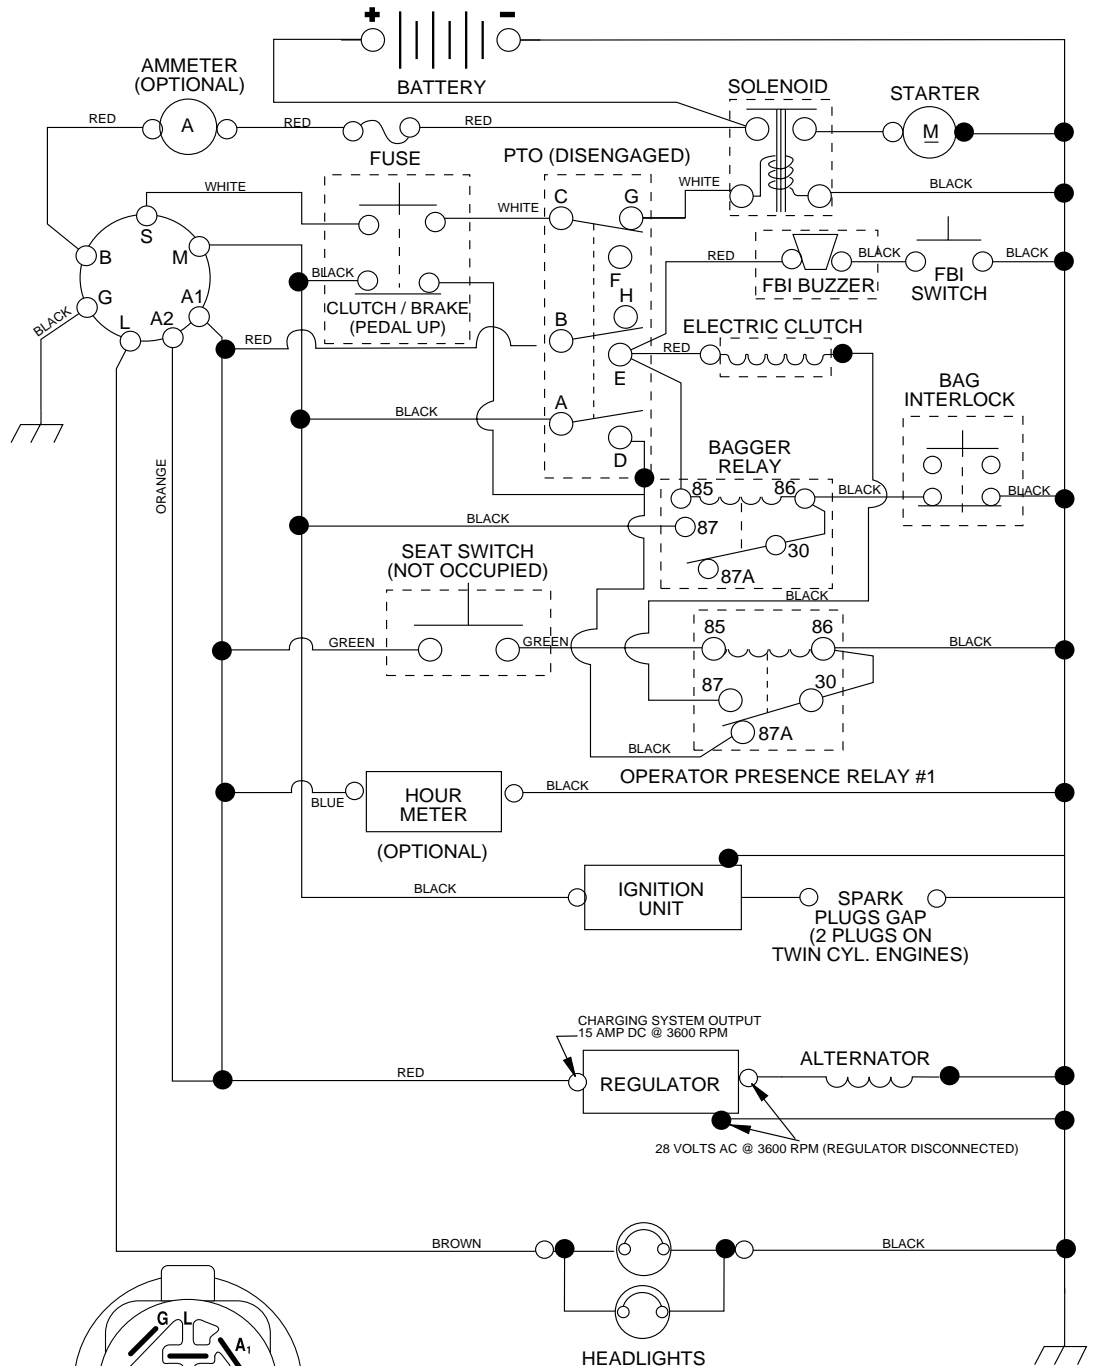

# CTH 130

**954140100A**

For Husqvarna Parts Call 606-678-9623 or 606-561-4983  
**TRACTOR - - MODEL NO. CTH130 (954140100A), PRODUCT NO. 954 14 01-00**  
**SCHEMATIC**

POSITION	CIRCUIT	"MAKE"
OFF	M+G+A1	NONE
RUN/LIGHT	B+A1	A2+L
RUN	B+A1	NONE
START	B + S + A1	NONE