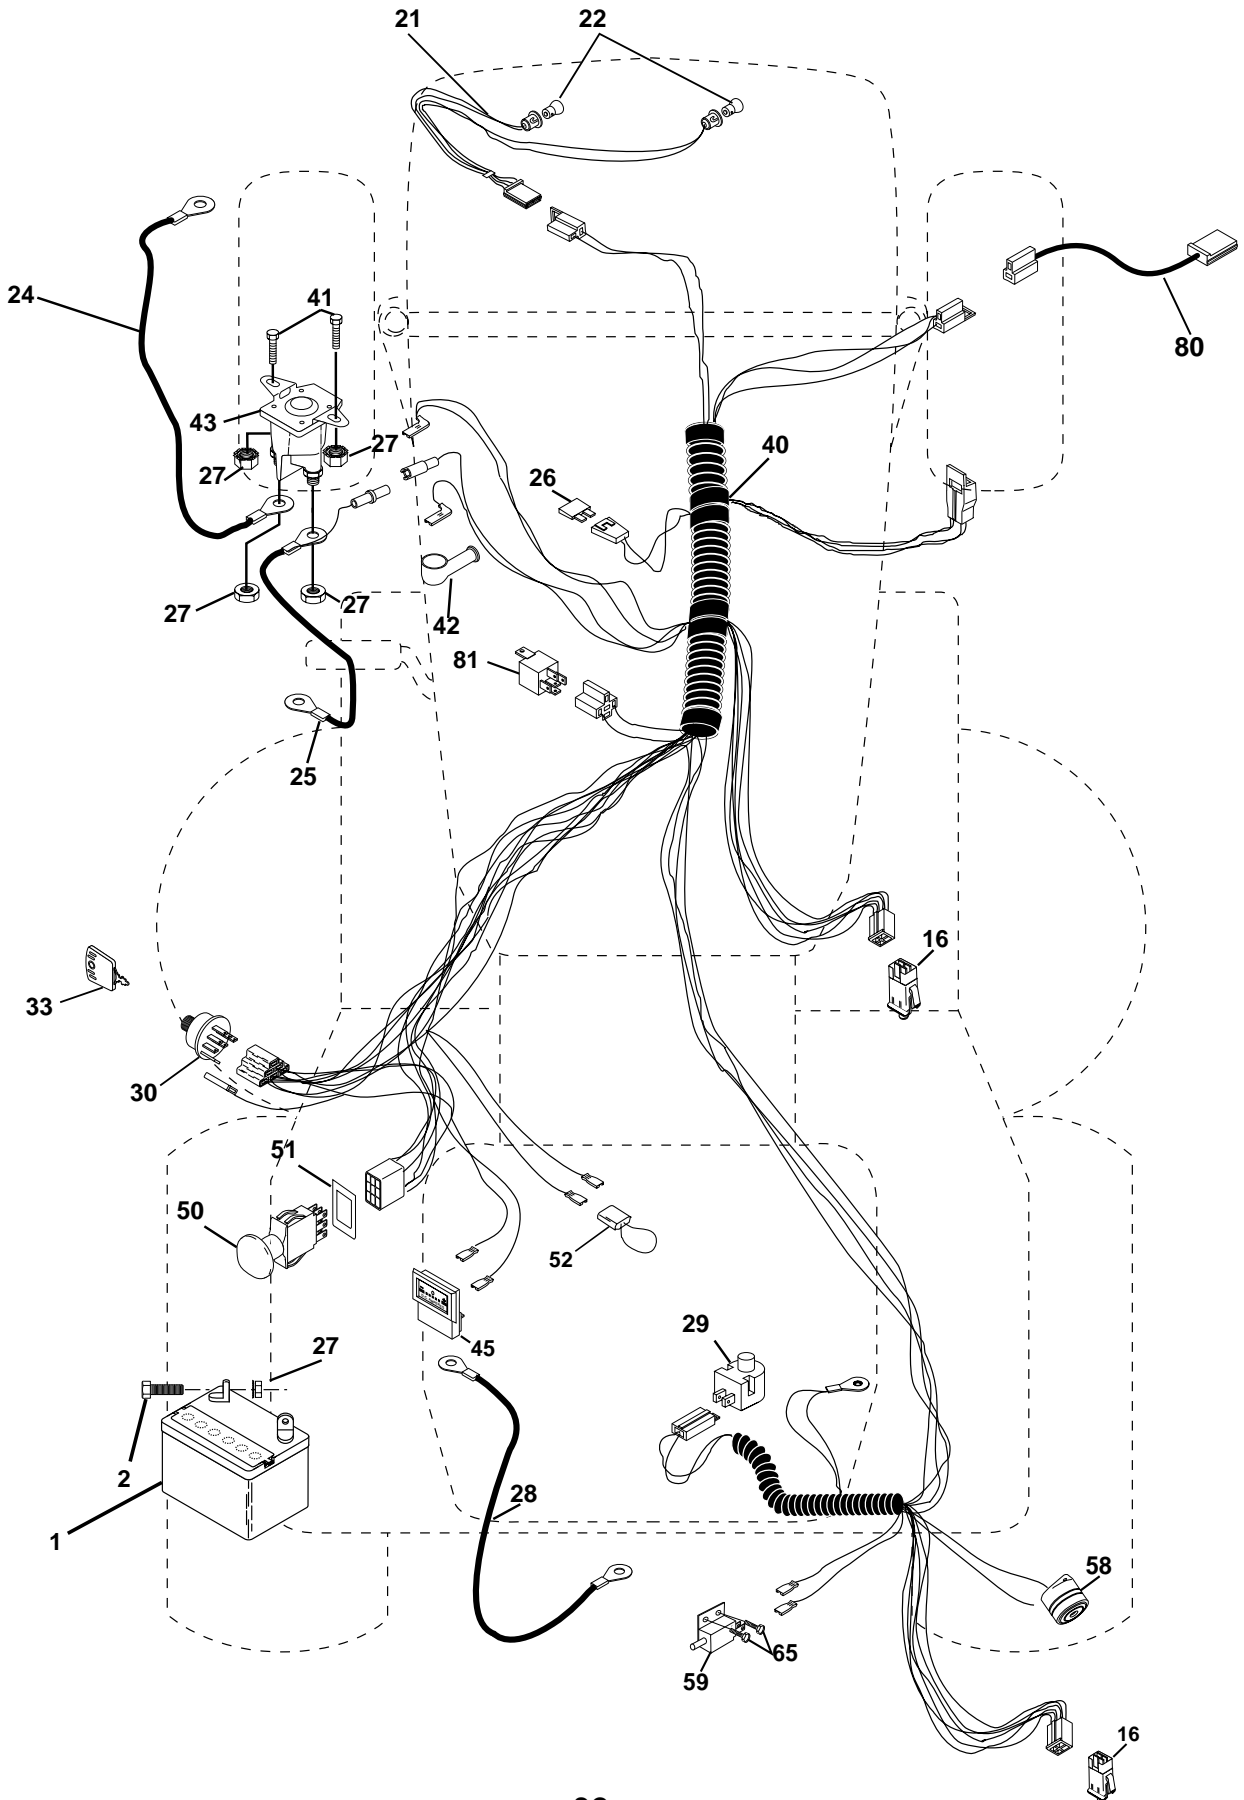

For Husqvarna Parts Call 606-678-9623 or 606-561-4983
REPAIR PARTS
TRACTOR - - MODEL NO. CTH130 (954140100A), PRODUCT NO. 954 14 01-00
ELECTRICAL

For Husqvarna Parts Call 606-678-9623 or 606-561-4983

REPAIR PARTS

TRACTOR - - MODEL NO. CTH130 (954140100A), PRODUCT NO. 954 14 01-00

ELECTRICAL

KEY NO.	PART NO.	DESCRIPTION
1	532144925	Battery 12 Volt 25 Amp
2	532171017	Bolt Hex Hd 1/4-20unc X 3/4
16	532153664	Switch Interlock
21	532166181	Harness Asm Light W/4152J
22	532004152	Bulb Light #1156
24	532124780	Cable Starter 6 Ga 11" Red
25	532165987	Cable Battery CRD 56" Red
26	532166180	Fuse 15 Amp
27	532171018	Nut Keps Hex 1/4-20 Unc
28	532127725	Cable Ground
29	532160784	Switch Plunger OP Olive
30	532163968	Switch Ign
33	532140401	Key Ign
40	532170214	Harness Ign
41	532171197	Bolt Blk Fin Hex 1/4-20 Unc x 1/2
42	532131563	Cover Terminal Red
43	532145673	Solenoid
45	532122822	Ammeter Rectangular 15 Amp
50	532169417	Switch PTO 3PDT Black Delta
51	532140405	Ring Retainer PTO
53	532141940	Protection Wire Loop
58	532169419	Buzzer CRD
59	532166299	Switch FBI CRD
65	532171152	Screw Slfts #10-16 x 1/2
66	532171199	Screw Thdrol 3/8-16 x 1/2
80	532146685	Harness Clutch Evx
81	532109748	Relay Asm.

NOTE: All component dimensions give in U.S. inches
1 inch = 25.4 mm.