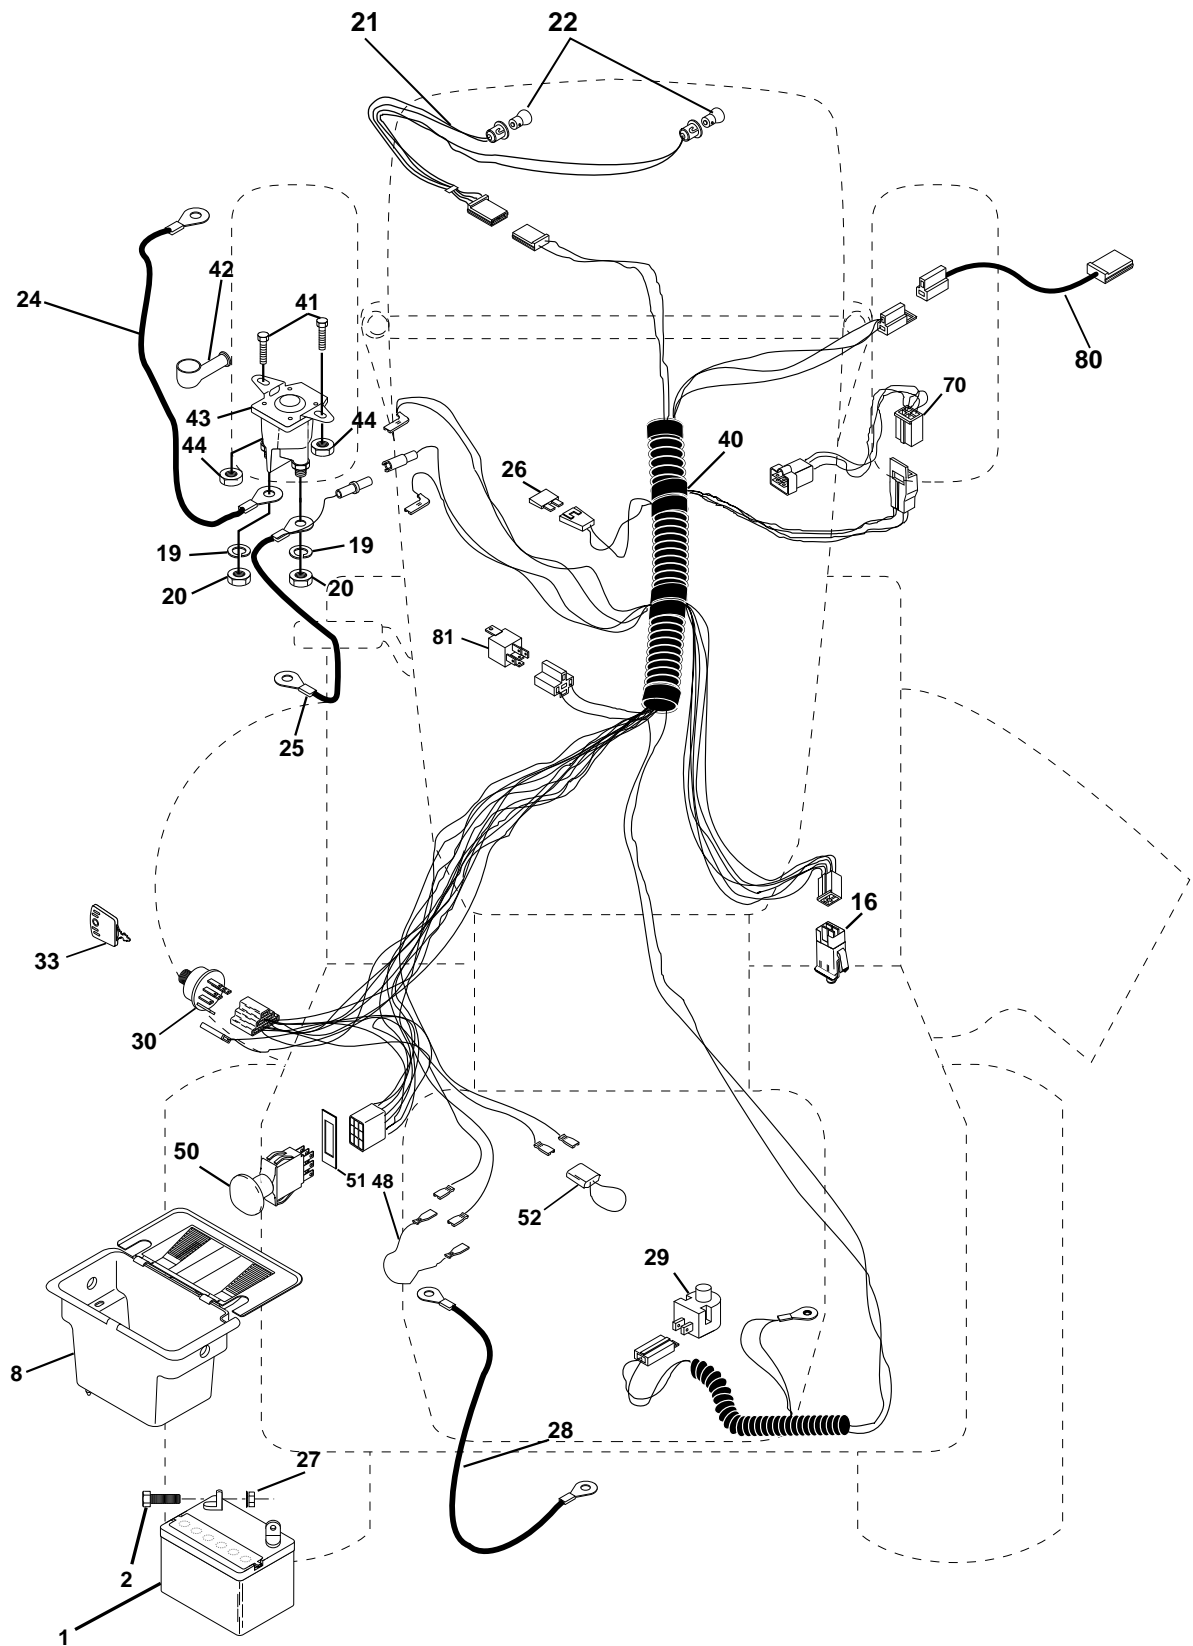

PTO SWITCH

POSITION	CIRCUIT
OFF	C + G, B + H
ON	C + F, B + E, A + D

● NON-REMOVABLE CONNECTIONS
 ○ REMOVABLE CONNECTIONS

For Husqvarna Parts Call 606-678-9623 or 606-561-4983 REPAIR PARTS

TRACTOR - MODEL NUMBER LTH130 (HCLTH130J), PRODUCT NO. 954 14 00-05
ELECTRICAL

For Husqvarna Parts Call 606-678-9623 or 606-561-4983

REPAIR PARTS

TRACTOR - MODEL NUMBER LTH130 (HCLTH130J), PRODUCT NO. 954 14 00-05
ELECTRICAL

KEY NO.	PART NO.	DESCRIPTION
1	532144925	Battery 12 Volt 25 AMP
2	874760412	Bolt Hex Hd 1/4-20unc X 3/4
8	532156417	Case Battery Mech Hinge
16	532153664	Switch Interlock Push-In
19	810090400	Washer Lock 1/4
20	873350400	Nut Jam Hex 1/4-20 Unc
21	532166181	Harness Asm Light W/4152j
22	532004152	Bulb Light #1156
24	532124780	Cable Battery 6 Ga 11" red
25	532146147	Cable Battery 6 Ga 44" red w/16 wire
26	532166180	Fuse 15 AMP
27	873510400	Nut Keps Hex 1/4-20 UNC
28	532124773	Cable Ground 6 Ga 12" black
29	532160784	Switch Plunger Normal OP Olive
30	532140301	Switch Ign 4 pos w/lights
31	532124211	Nut Ignition
32	532141226	Cover Sw Ignition
33	532122147	Key Ign Modelled Generic
40	532166150	Harness Ign.
41	871110408	Bolt Blk Fin Hex 1/4 - 20 x 1/2
42	532131563	Cover Terminal Red
43	532145673	Solenoid
44	873640400	Nut Keps Hex 1/4-20 Unc
48	532140844	Adapter Ammeter Rectangular
50	532154959	Switch PTO 3PDT Black Delta 96
51	532140405	Ring Retainer PTO
52	532141940	Protection Wire Loop
70	532166661	Harness, Eng. kohl Cmd
80	532146685	Harness Clutch EVX
81	532109748	Relay Asm