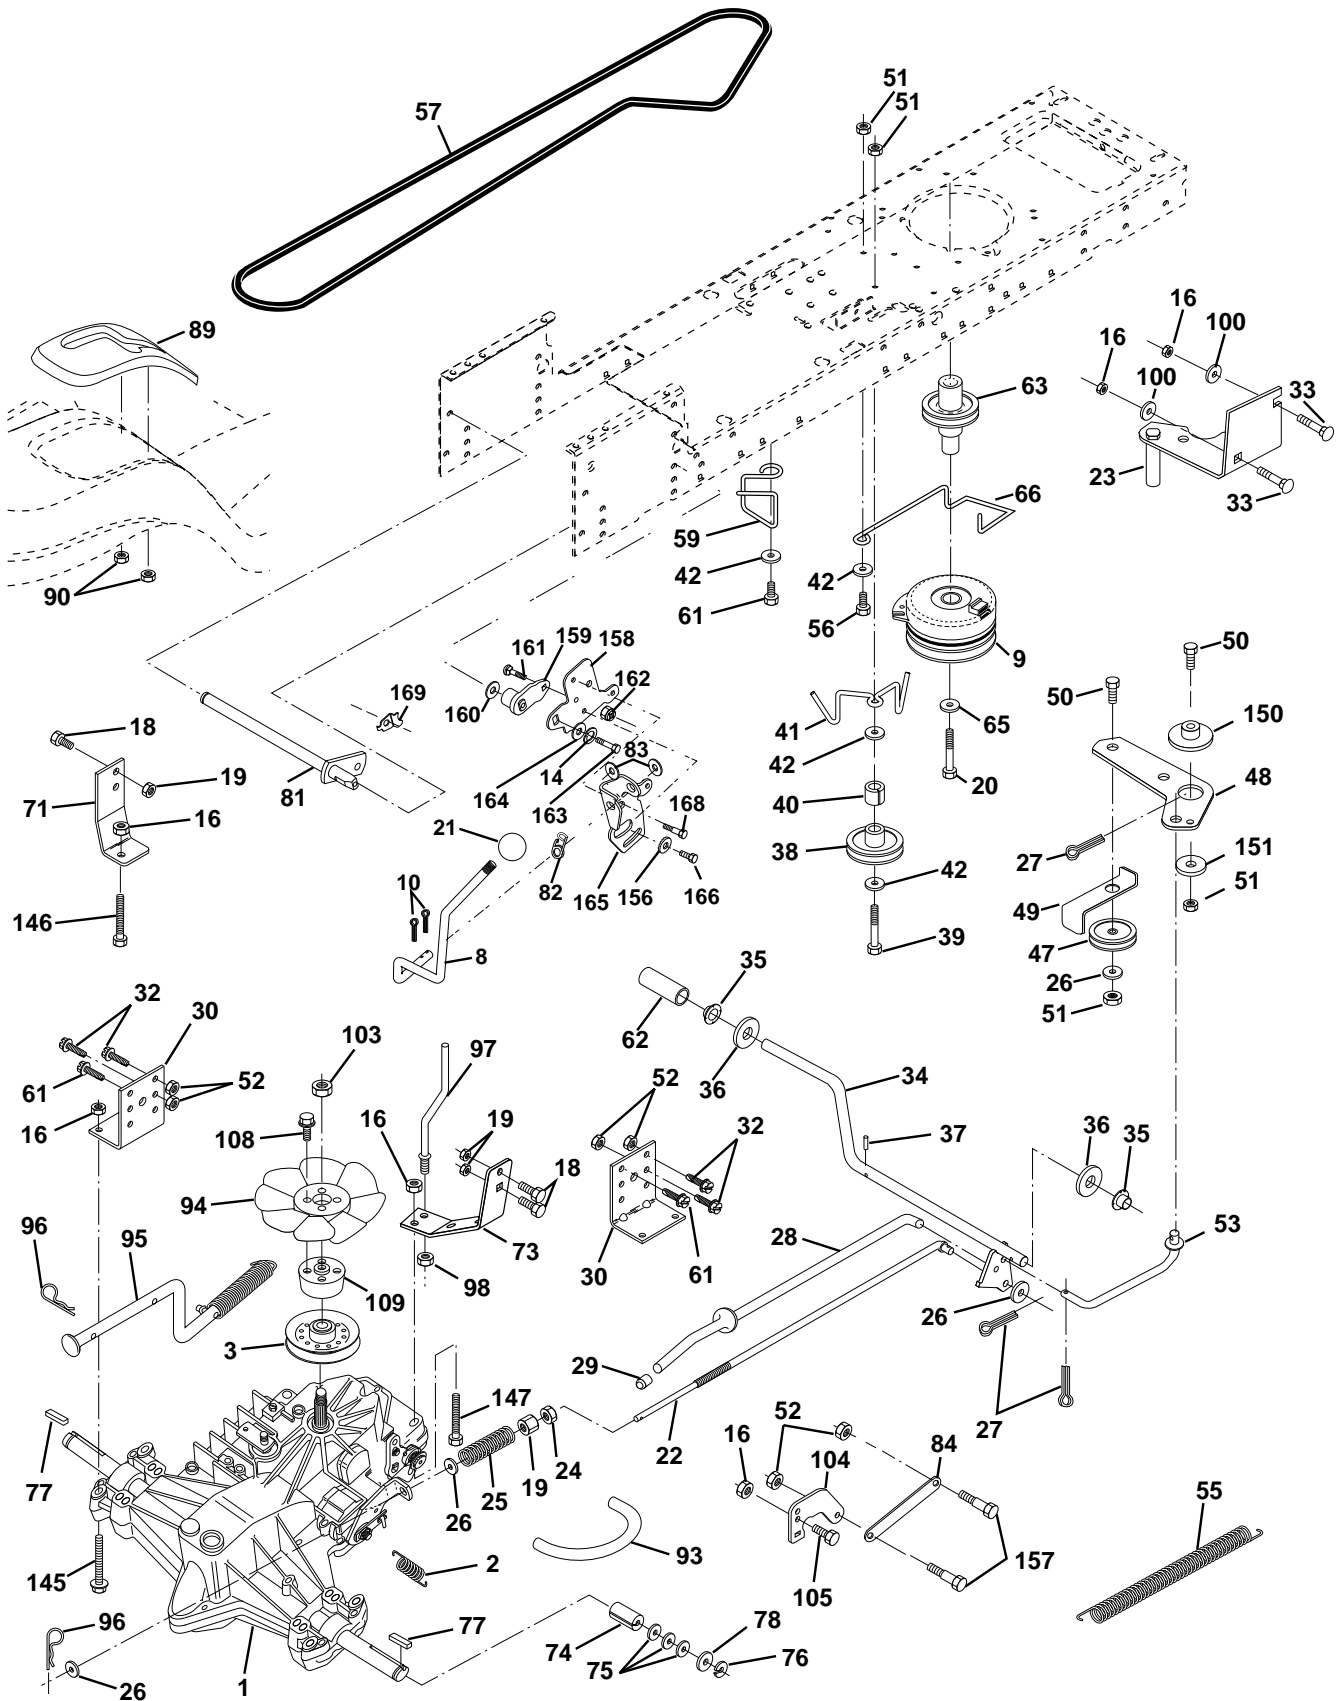

For Husqvarna Parts Call 606-678-9623 or 606-561-4983 REPAIR PARTS

TRACTOR - MODEL NUMBER LTH130 (HCLTH130J), PRODUCT NO. 954 14 00-05
DRIVE

For Husqvarna Parts Call 606-678-9623 or 606-561-4983

REPAIR PARTS

TRACTOR - MODEL NUMBER LTH130 (HCLTH130J), PRODUCT NO. 954 14 00-05
DRIVE

KEY PART NO. NO.	DESCRIPTION	KEY PART NO. NO.	DESCRIPTION		
1	532140607	Transaxle Hydro	73	532141418	Strap Torque Rh Hydro
2	532142431	Gear, Model No. 319-0500	74	532121199	Spacer, Split
3	532144698	Spring, Return, Brake	75	532121749	Washer 25/32 x 1-1/4 x 16 Gauge
8	532165866	Pulley, Transaxle	76	812000001	E-Ring
9	532145028	Rod Shift Fender Adjust	77	532123583	Key, Square
10	532145028	Clutch, Elect. EVX LT Mag 5217-2	78	532121748	Washer 25/32 x 1-5/8 x 16 Gauge
14	810040400	Pin Cotter 1/8 x 1 CAD	81	532165595	Shaft Asm Cross Tapered
16	873800500	Washer Lock Hvy Helical	82	532165711	Spring Torsion
18	874780616	Nut Lock Hex W/Ins. 5/16-18 Unc P	83	819171216	Washer 17/32 x 3/4 x 16 Ga.
19	873800600	Bolt Fin Hex 3/8-16 Unc x 1 Gr. 5	84	532165816	Link Transaxle
20	532150280	Nut Lock Hex W/Wsh 3/8-16 Unc	86	532157480	Bushing Rod Steering 629/632 ID
21	532121274	Bolt Hex 7/16-20 x 4-1/4 Ga. 1.38	87	819212016	Washer 21/32 x 1-1/4 x 16 Ga.
22	532145627	Knob, Duckhead 1/2-13	88	812000008	Ring Klip #5304-62
23	532154978	Rod, Brake Hydro	89	532166510	Console, Shift
24	873350600	Bracket, Asm Clutch Mtg EVX	90	532124346	Nut, Self-Thd Wsh-hd 1/4 Zinc
25	532106888	Nut	93	532142564	Line Fuel Hydro 4"
26	819131316	Spring, Brake Rod	94	532140462	Fan, Hydro 7"
27	876020412	Washer	95	532144643	Control Asm Bypass Hydro
28	532145204	Pin Cotter 1/8 x 3/4 CAD.	96	532124788	Retainer Spring 1" Zinc/Cad
29	532071673	Rod, Parking Brake	97	532144201	Keeper Belt Rh Hydro
30	532130807	Cap, Parking Brake	98	873510600	Nut Keps Hex 3/8-16 Unc
32	874760512	Bracket, Transaxle	100	819111216	Washer 11/32 x 3/4 x 16 Ga.
33	872140506	Bolt Hex Hd 5/16-18 Unc x 3/4	103	873940800	Nut Nylon Insert 1/2-20 Unf.
34	532155071	Bolt Rdhd Sqnk 5/16-18 UNC x 3/4	104	532141421	Arm, Control Hydro
35	532120183	Shaft, Foot Pedal	105	871070516	Screw Cap Hex 5/16 x 18 x 1
36	819211616	Bearing, Nylon	106	874780520	Bolt Fin Hex 5/16-18 Unc x 1-1/4
37	532124963	Washer	108	817541026	Screw Hex Wh Hd #10-24 x
38	532131494	Pin, Roll	109	532145098	Adaptor Fan Hydro LT Hyd Alum
39	874760644	Pulley, Idler, Flat	144	819111016	Washer 11/32 x 5/8 x 16 Ga.
40	532124965	Bolt	145	874490540	Bolt, Hex Flghd 5/16-18 Gr. 5
41	532165838	Spacer, Split	146	874490536	Bolt Fin Hex 5/16-18 x 2-1/4
42	819131312	Keeper, Belt Idler	147	874490524	Bolt Fin Hex 5/6-18 Unc x 1-1/2
47	532127783	Washer 13/32 x 13/16 x 12 Gauge	150	532165850	Bushing Bellcrank Grd Drive
48	532154407	Pulley, Idler, V-Groove	151	819133210	Washer 13/32 x 2 x 10 Ga.
49	532123205	Bellcrank Assembly	156	532166002	Washer Srrted 5/16ID x 1 .125
50	874760624	Retainer, Belt	157	532153236	Bolt Shoulder 5/16-18 Unc- 2A
51	873680600	Bolt	158	532165589	Bracket Shift Mount
52	873680500	Nut	159	532165494	Hub Tapered Flange Shift Lt
53	532105710	Nut Crownlock 5/16-18	160	819292016	Washer 29/32 x 1-1/4 x 16 Ga.
55	532105709	Link, Clutch	161	872140406	Bolt Rdhd Sqnk 1/4-20 x 3/4 Gr. 5
56	874760620	Spring, Return, Clutch	162	873680400	Nut Crownlock 1/4-20 Unc
57	532141416	Bolt Fin Hex 3/8-16 UNC x 1-1/4	163	874780416	Bolt Hex Fin 1/4-20 Unc x 1 Gr. 5
59	532140312	V-Belt	164	819091010	Washer 5/8 x .281 x 10 Ga
61	817490612	Keeper, Center Span	165	532165623	Bracket Pivot Lever
62	532124872	Screw Thdrol. 3/8-16 x 3/4 Ty. TT	166	532166880	Screw 5/16-18 x 5/8
63	532145868	Cover, Pedal	168	532165492	Bolt Shoulder 5/16-18 x .561
65	810040700	Pulley	169	532165580	Plate Fastening
66	532154778	Washer			
71	532141417	Keeper Belt Engine Full-Proof			
		Strap Torque Lh Hydro