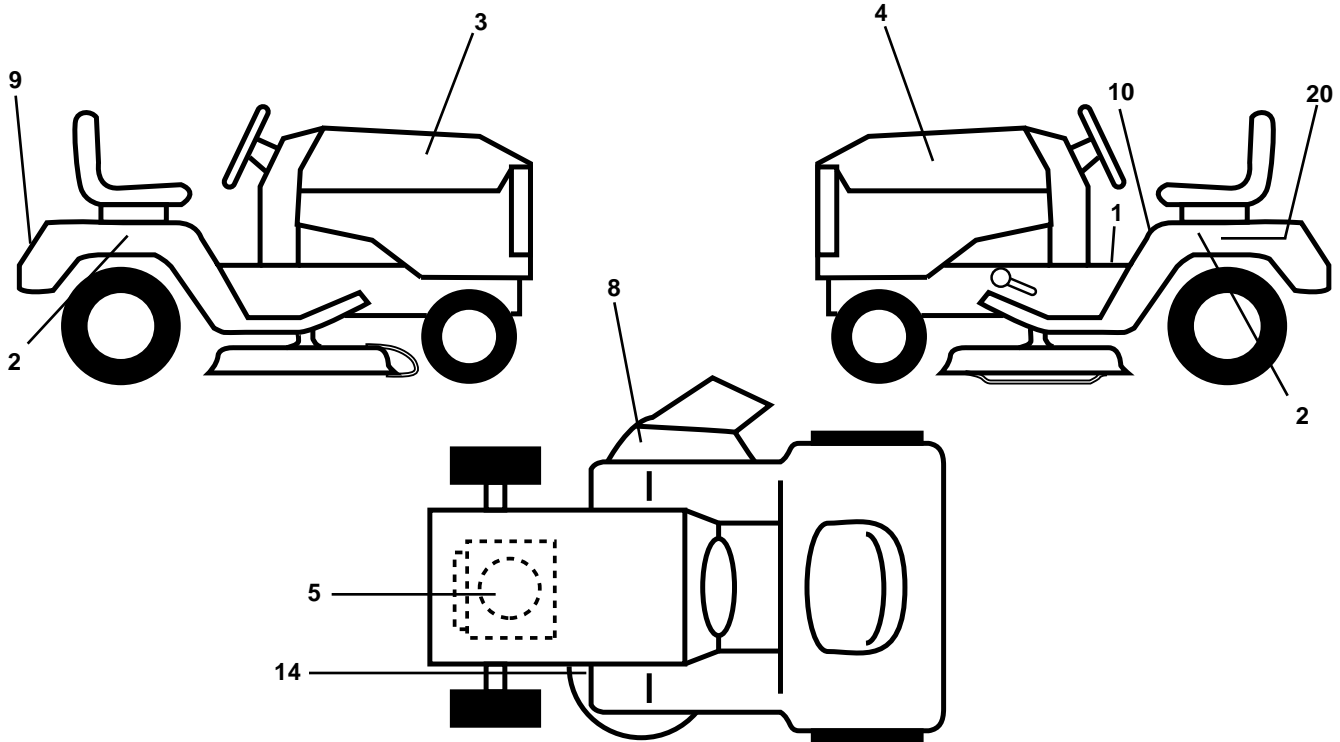

For Husqvarna Parts Call 606-678-9623 or 606-561-4983

REPAIR PARTS

TRACTOR - MODEL NUMBER LTH130 (HCLTH130J), PRODUCT NO. 954 14 00-05
DECALS

KEY NO.	PART NO.	DESCRIPTION	KEY NO.	PART NO.	DESCRIPTION
1	532157032	Decal Oper Step Thru Eng/Fr	14	532160396	Decal V-Belt Schematic
2	532157007	Decal Fender Ajuto Husq. Radius	20	532145005	Decal Bat Dan/Psn
3	532150725	Decal Hood RH	--	532154515	Pad Footrest LH STLT
4	532150726	Decal Hood LH	--	532154516	Pad Footrest RH STLT
5	532166102	Decal Engine	--	532138311	Decal Handle Lft Height Adjust
8	532137259	Decal Warning	--	532142341	Decal Drawbar Cntrl Mvt Hyd LT
9	532150617	Decal Fender Husq	--	532166606	Manual Owner's (English)
10	532157140	Decal Fender Danger Eng/Fr	--	532166607	Manual Owner's (French)