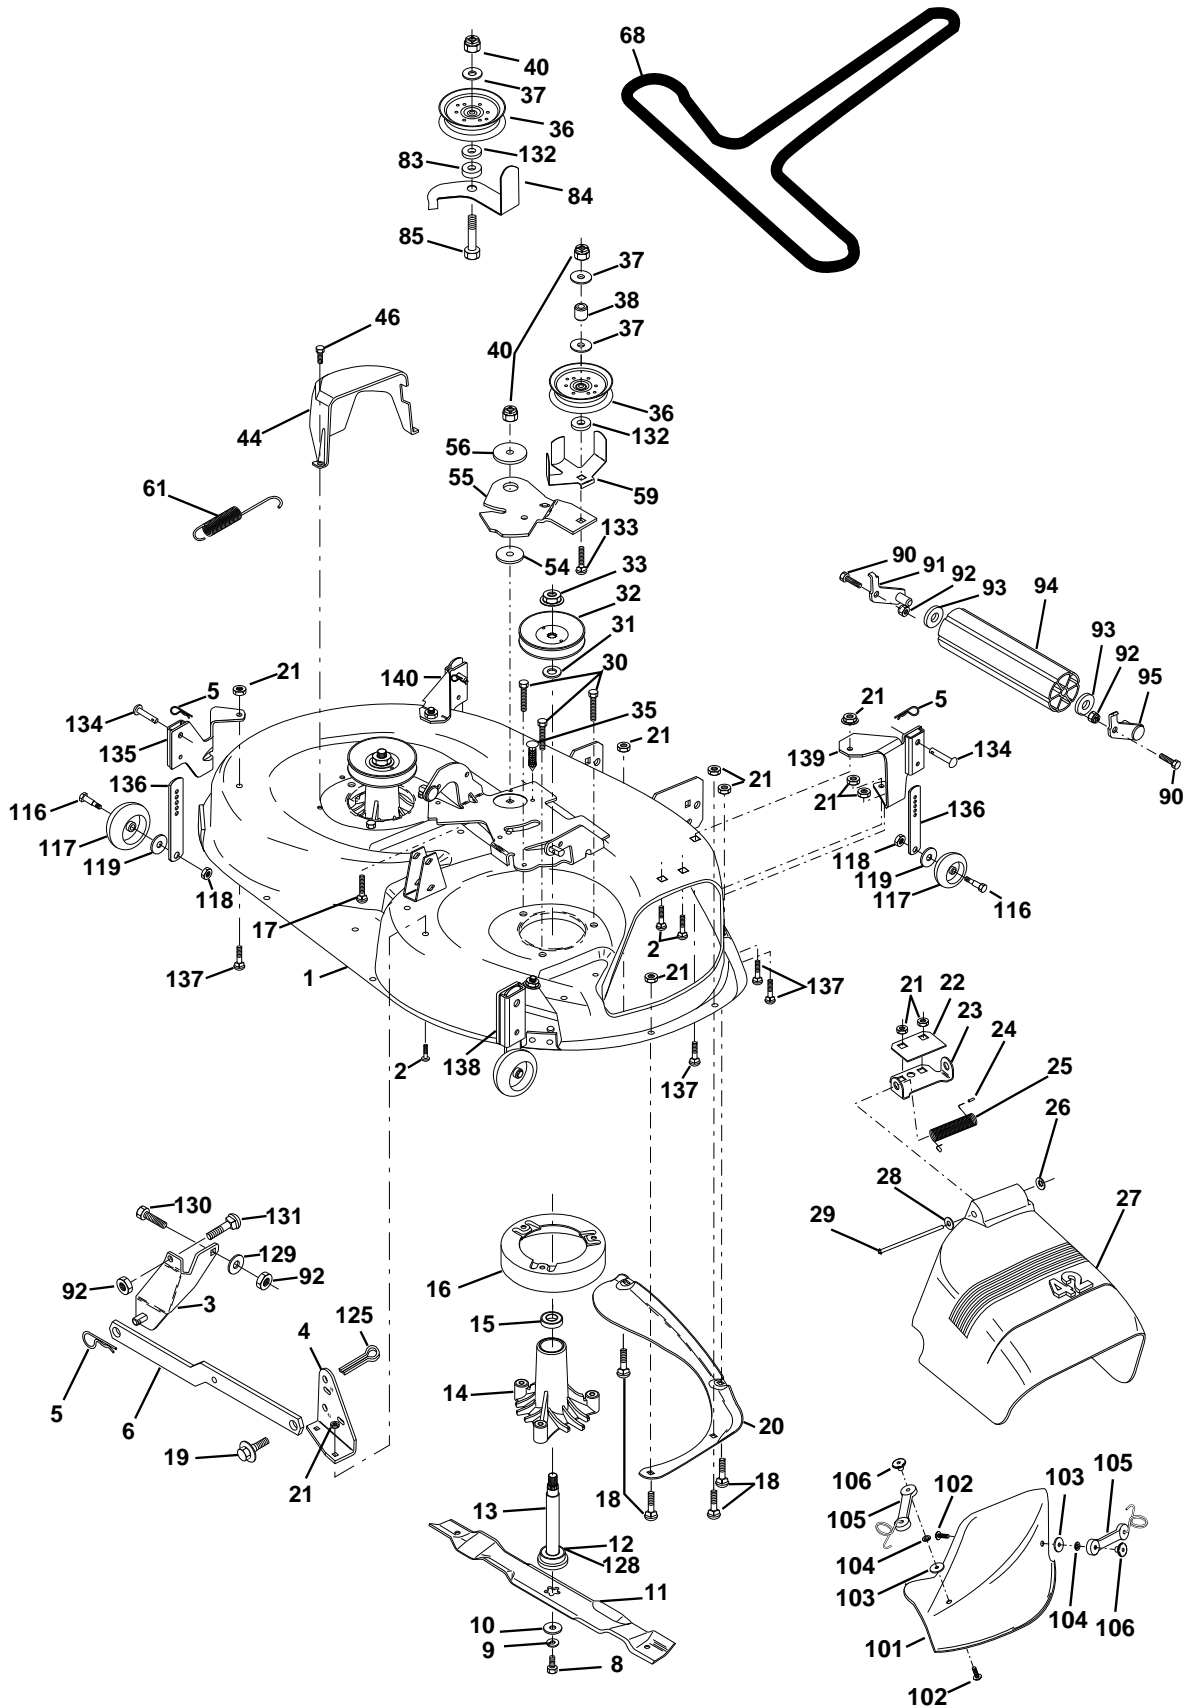

NOTE: All component dimensions given in U.S. inches
1 inch = 25.4 mm

For Husqvarna Parts Call 606-678-9623 or 606-561-4983 REPAIR PARTS

TRACTOR - MODEL NUMBER LTH130 (HCLTH130J), PRODUCT NO. 954 14 00-05
ENGINE

For Husqvarna Parts Call 606-678-9623 or 606-561-4983

REPAIR PARTS

TRACTOR - MODEL NUMBER LTH130 (HCLTH130J), PRODUCT NO. 954 14 00-05
ENGINE

KEY NO.	PART NO.	DESCRIPTION
1	532141296	Control THT/CH 27 LH FLAG DOM
2	817720410	Screw Hex Thd Cut 1/4-20 x 5/8 T
3	-----	Engine Kohler, Model CV15S (Order parts from engine manufacturer)
4	532159420	Muffler LT Kohler
13	532163831	Gasket Kohler CV13-CV16.5
14	813280328	Nipple Pipe 3/8 Npt X 3-1/2
15	813200300	Elbow Std 90 Degree 3/8-18 Npt
16	811050500	Washer Lock Ext Tooth 5/16
23	532159880	Shield Brn/Dbk Guard
29	532137180	Kit Spark Arrestor (Flat Scrn)
31	532161911	Tank Fuel Front 2 00
32	532140527	Cap Asm Fuel W/sym Vented
33	532123487	Clamp Hose Black
35	817490512	Screw
37	532137040	Line Fuel 20"
38	-----	Plug Oil Drain (Order From Engine Manufacturer)
40	532124028	Bushing Snap Nyl Blk Fuel Line
44	817490412	Screw Hexwsh Thdrol 1/4-20x3/4
46	819091416	Washer 9/32 X 7/8 X 16 Ga
62	810040500	Washer Lock Hvy Hlcl Spr 5/16
77	819101216	Washer 5/16 x 3/4 x 16 Ga.
79	532125398	Bolt Hex
80	874760508	Bolt Hex Hd 5/16-18 UNC x 1/2
81	532128861	Nut Flange 1/4-20 Starter Nut
101	532163305	Nut Flange M8-1.25 Non-Lk Zinc

NOTE: All component dimensions given in U.S. inches
1 inch = 25.4 mm

For Husqvarna Parts Call 606-678-9623 or 606-561-4983 REPAIR PARTS

TRACTOR - MODEL NUMBER LTH130 (HCLTH130J), PRODUCT NO. 954 14 00-05
MOWER DECK