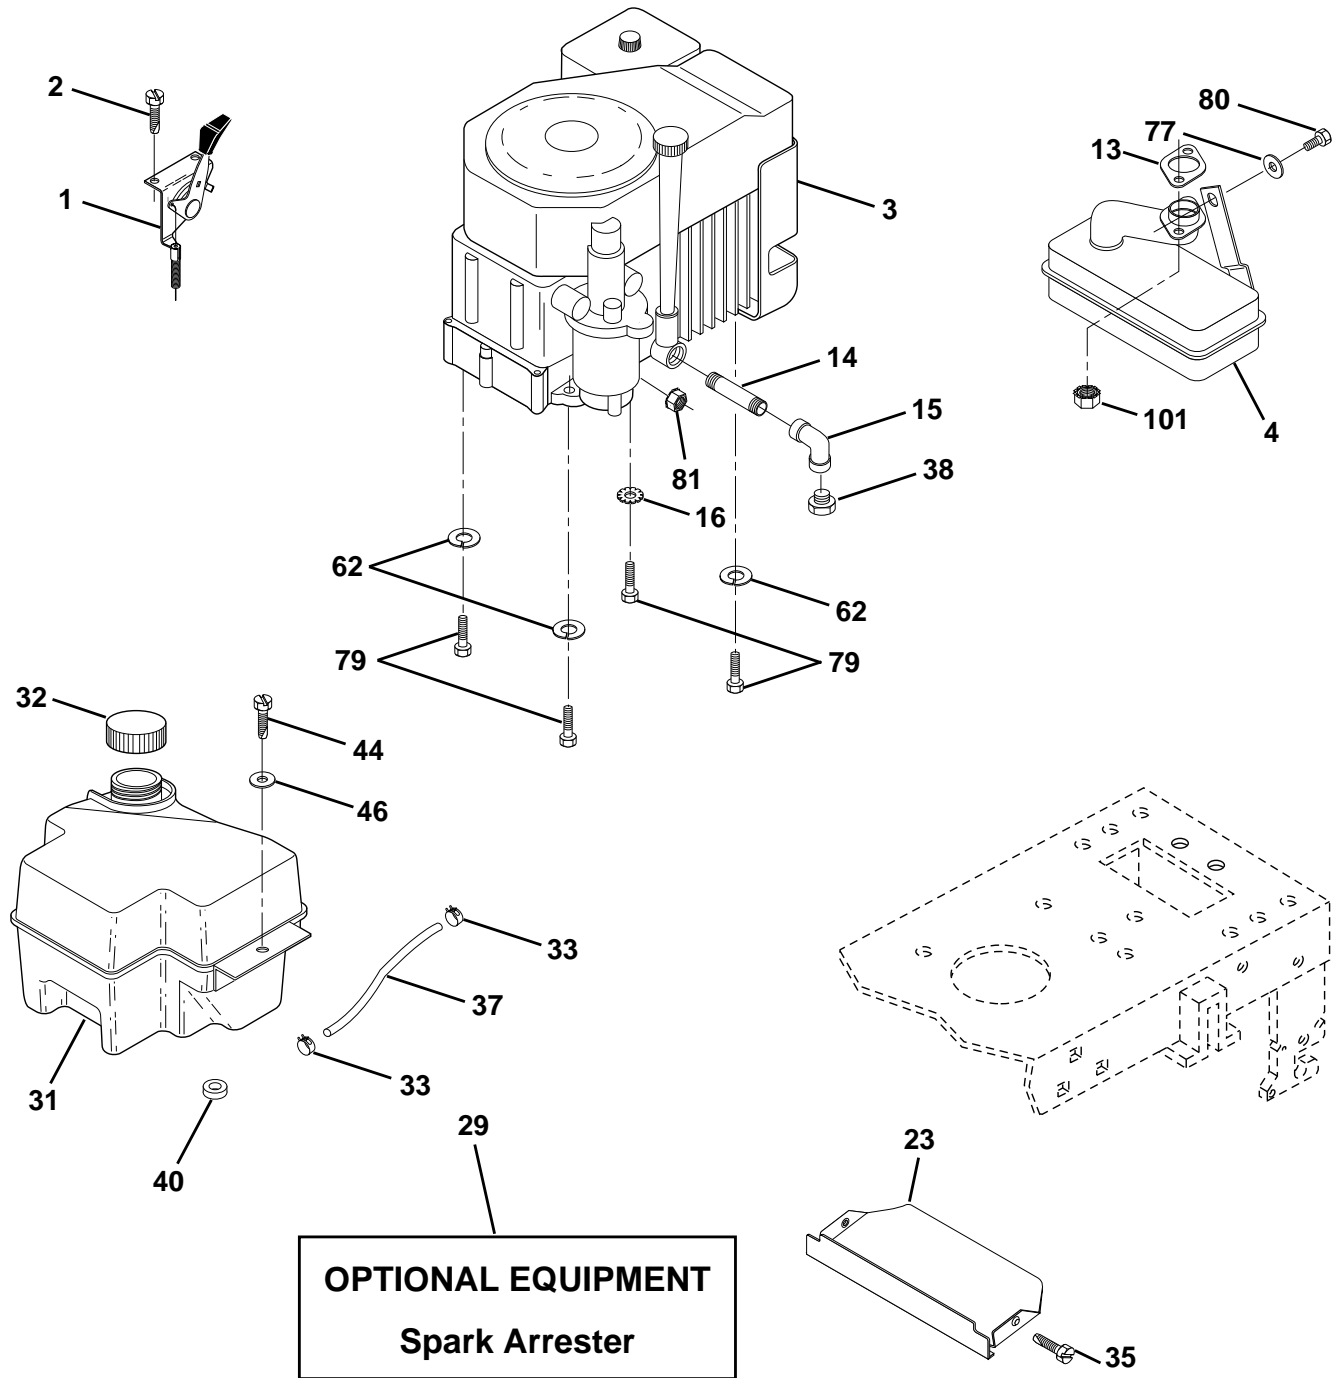

For Husqvarna Parts Call 606-678-9623 or 606-561-4983 REPAIR PARTS

TRACTOR - MODEL NUMBER LTH130 (HCLTH130J), PRODUCT NO. 954 14 00-05
ENGINE

For Husqvarna Parts Call 606-678-9623 or 606-561-4983

REPAIR PARTS

TRACTOR - MODEL NUMBER LTH130 (HCLTH130J), PRODUCT NO. 954 14 00-05
ENGINE

KEY NO.	PART NO.	DESCRIPTION
1	532141296	Control THT/CH 27 LH FLAG DOM
2	817720410	Screw Hex Thd Cut 1/4-20 x 5/8 T
3	-----	Engine Kohler, Model CV15S (Order parts from engine manufacturer)
4	532159420	Muffler LT Kohler
13	532163831	Gasket Kohler CV13-CV16.5
14	813280328	Nipple Pipe 3/8 Npt X 3-1/2
15	813200300	Elbow Std 90 Degree 3/8-18 Npt
16	811050500	Washer Lock Ext Tooth 5/16
23	532159880	Shield Brn/Dbk Guard
29	532137180	Kit Spark Arrestor (Flat Scrn)
31	532161911	Tank Fuel Front 2 00
32	532140527	Cap Asm Fuel W/sym Vented
33	532123487	Clamp Hose Black
35	817490512	Screw
37	532137040	Line Fuel 20"
38	-----	Plug Oil Drain (Order From Engine Manufacturer)
40	532124028	Bushing Snap Nyl Blk Fuel Line
44	817490412	Screw Hexwsh Thdrol 1/4-20x3/4
46	819091416	Washer 9/32 X 7/8 X 16 Ga
62	810040500	Washer Lock Hvy Hlcl Spr 5/16
77	819101216	Washer 5/16 x 3/4 x 16 Ga.
79	532125398	Bolt Hex
80	874760508	Bolt Hex Hd 5/16-18 UNC x 1/2
81	532128861	Nut Flange 1/4-20 Starter Nut
101	532163305	Nut Flange M8-1.25 Non-Lk Zinc

NOTE: All component dimensions given in U.S. inches
1 inch = 25.4 mm