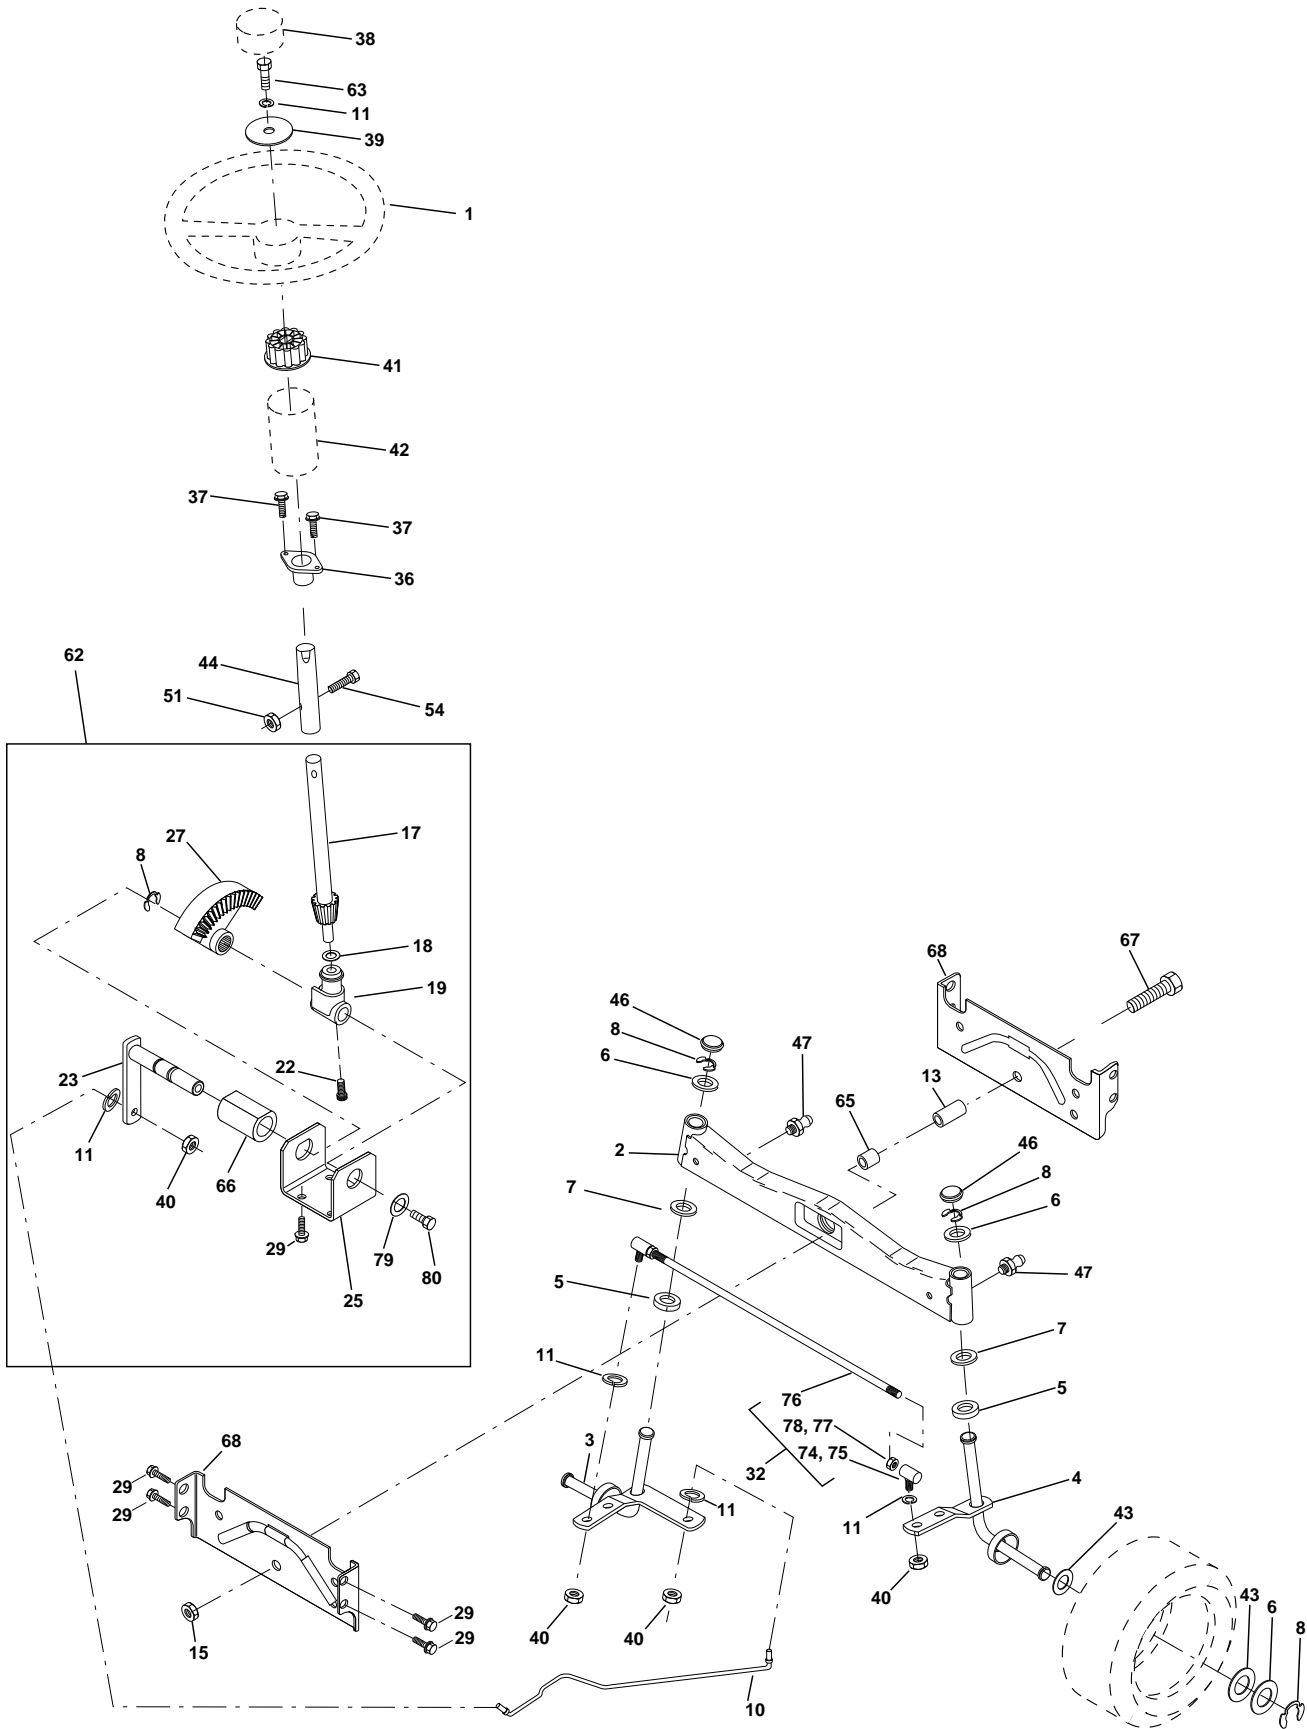

For Husqvarna Parts Call 606-678-9623 or 606-561-4983

REPAIR PARTS

TRACTOR - MODEL NUMBER LTH130 (HCLTH130J), PRODUCT NO. 954 14 00-05
STEERING ASSEMBLY

36

For Husqvarna Parts Call 606-678-9623 or 606-561-4983

REPAIR PARTS

TRACTOR - MODEL NUMBER LTH130 (HCLTH130J), PRODUCT NO. 954 14 00-05
STEERING ASSEMBLY

KEY NO.	PART NO.	DESCRIPTION
1	532124415	Wheel Steering
2	532137094	Axle Front Casting Machined
3	532157479	Spindle Asm LH Cast 15"
4	532157478	Spindle Asm RH Cast 15"
5	532124931	Bearing Race Thrust Harden
6	532121748	Washer 25/32 X 1-5/8 X 16 Ga
7	819272016	Washer 27/32 X 1-1/4 X 16 Ga
8	812000029	Ring Klip #t5304-75
10	532154432	Link Drag Extended Cast
11	810040600	Washer Lock Hvy Hlcl Spr 3/8
13	532154779	Bearing Axle STLT/GT
15	873901000	Nut Lock Flange 5/8-11 Unc
17	532156546	Shaft Asm Strg
18	532057079	Washer Thrust 515x 750x 033
19	532160395	Support Shaft
22	532165857	Screw Hex Wshhd Torx
23	532165851	Shaft Asm Pittman
25	532154406	Bracket Steering
27	532136874	Gear Sector
29	817490612	Screw Thdrol 3/8-16x3/4 Ty-tt
32	532137347	Rod Asm Tie Ball J Adj VGT
36	532155099	Bushing Strg
37	532152927	Screw
38	532124416	Insert Cap Strg Wh Au
39	819133808	Washer 13/32 X 2-3/8 X 8 Ga
40	532124701	Lock nut
41	532100711	Adaptor Wheel Strg
42	532155092	Boot Steering Shaft
43	532121749	Washer 25/32 X 1 1/4 X 16 Ga
44	532153720	Extension Steering Shaft LR/LT
46	532121232	Cap Spindle Fr Top Blk
47	532124836	Fitting Grease
51	873800500	Nut Lock Hex w/Ins 5/16-18
54	874780520	Bolt Fin Hex 5/16-18 Unc x 1-1/4
62	532156594	Kit, Steering Assembly Svc
63	874780616	Bolt Fin Hex 3/8-16unc x 1 Gr. 5
65	532154780	Spacer Axle
66	532154404	Bearing Arm Pittman
67	874781044	Bolt, Fin Hex 5/8-11 UNC x 2-3/4
68	532154429	Axle, Brace
74	532109850	Joint Asm Ball Rh
75	532109851	Joint Asm Ball Lh
76	532137156	Rod Tie Ball J Adj
77	873700600	Nut Hex Jam 3/8-24 Unf Lh
78	873360600	Nut Hex Jam 3/8-24 Unf
79	819132012	Washer 13/32 x 1-1/4 x 12 Ga.
80	874950612	Bolt Hex Nylon 3/8-16 x 3/4

NOTE: All component dimensions given in U.S. inches.
1 inch = 25.4 mm.