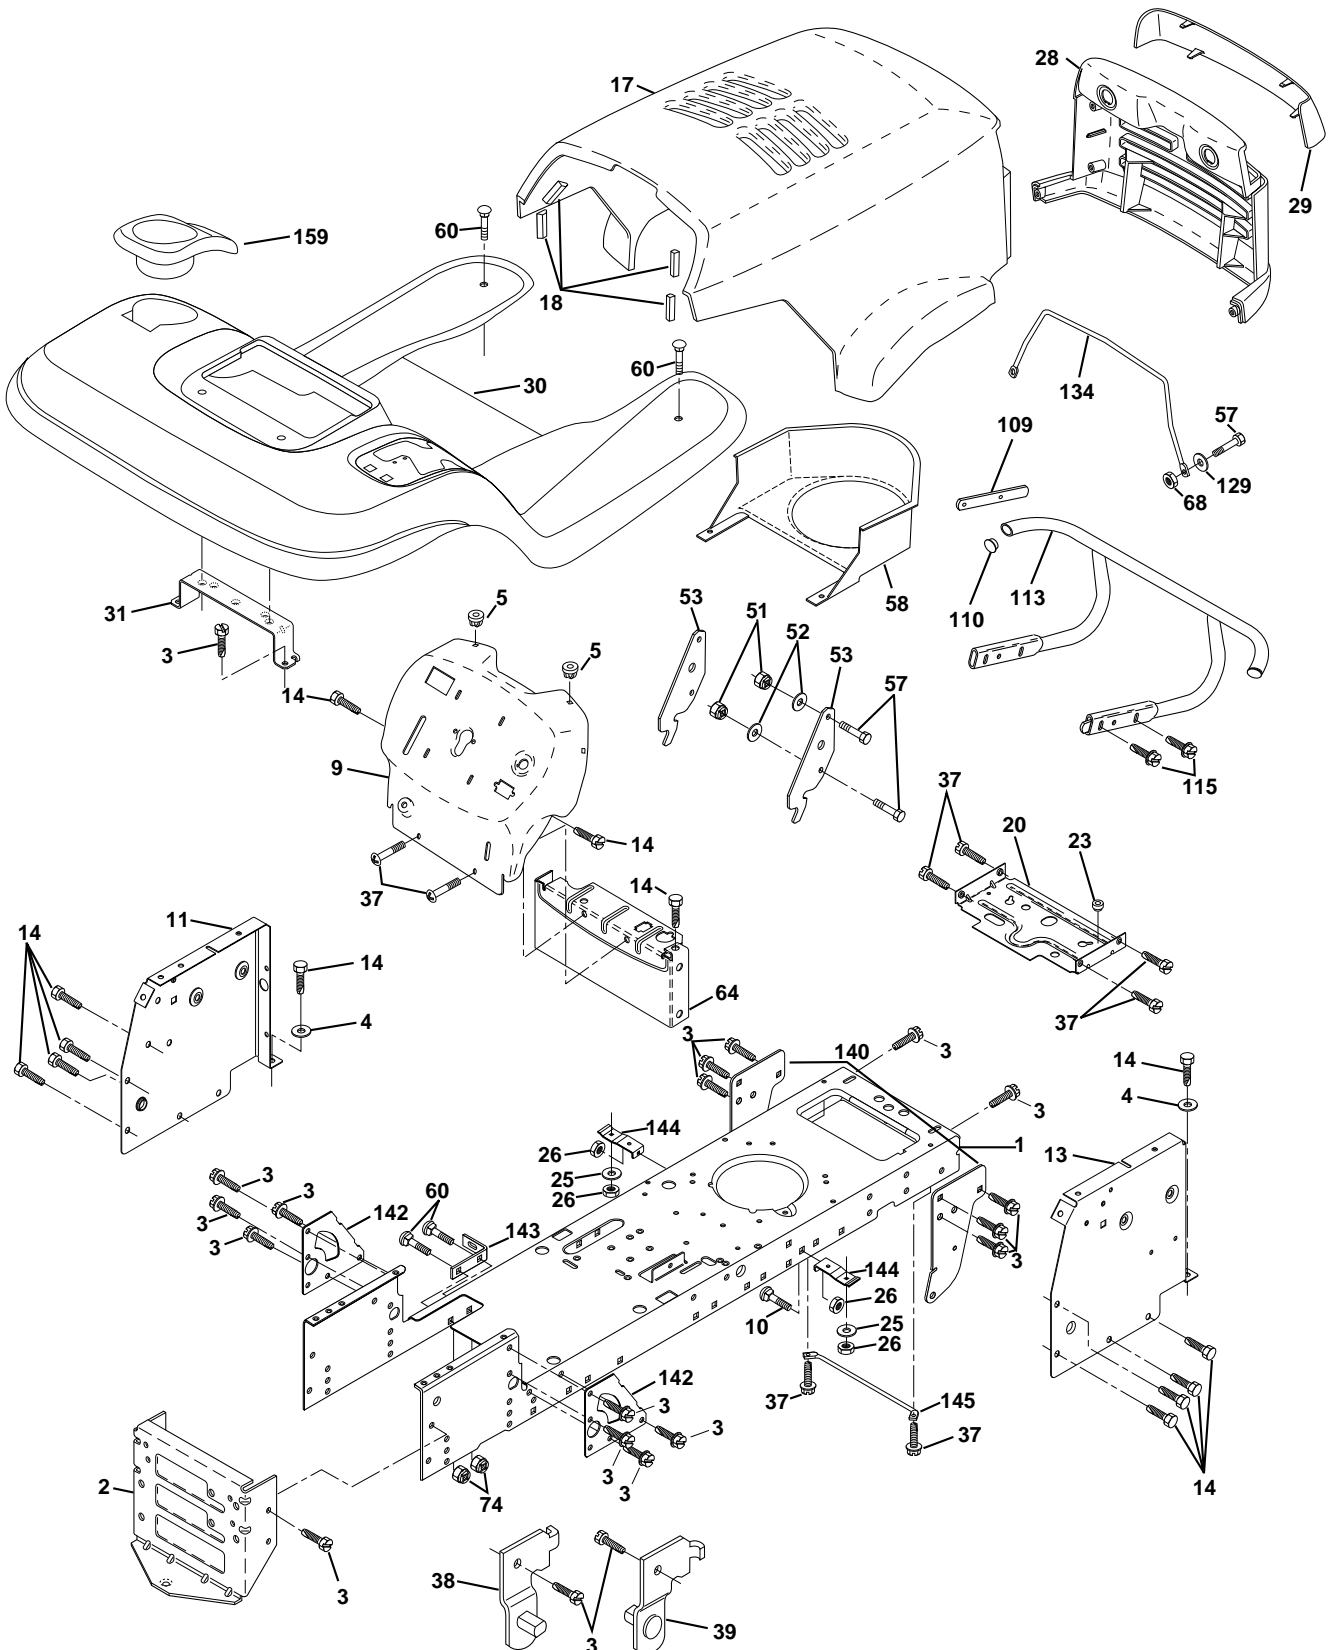

For Husqvarna Parts Call 606-678-9623 or 606-561-4983 REPAIR PARTS

TRACTOR - MODEL NUMBER LTH130 (HCLTH130J), PRODUCT NO. 954 14 00-05
CHASSIS AND ENCLOSURES

For Husqvarna Parts Call 606-678-9623 or 606-561-4983

REPAIR PARTS

TRACTOR - MODEL NUMBER LTH130 (HCLTH130J), PRODUCT NO. 954 14 00-05
CHASSIS AND ENCLOSURES

KEY NO.	PART NO.	DESCRIPTION
1	532165583	Chassis
2	532140356	Drawbar, Stretch
3	817490612	Screw Thdrol 3/8-16x3/4 Ty-tt
4	819131216	Washer 13/32 x 3/4 x 16 Ga.
5	532155272	Bumper Hood/Dash
9	532157409	Dash P/L M, N/AMM N/HM Grey
10	872140608	Bolt Carriage 3/8-16 x 1
11	532155927	Panel Dash Lh
13	532157262	Panel Dash Rh
14	817490608	Screw Thdrol 3/8-16x1/2 Ty-tt
17	532165378	Hood LT/PL Husqvarna
18	532126938	Bumper Hood
20	532156437	Plate Mtg Battery Fuel Tank Fr
23	532124028	Bushing
25	819131312	Washer 13/32 X 13/16 X 12 Ga
26	873800600	Nut Lock Hex W/Ins 3/8-16 Unc
28	532165379	Grille LT/PL Husqvarna
29	532165380	Lens LT/PL Husqvarna
30	532166505	Fender Footrest STLT Pnt
31	532139976	Bracket Support Fender
37	817490508	Screw Thdrol 6/16-18 x 1/2 TYT
38	532139886	Bracket, Asm. Pivot, L.H., Mower Rear
39	532139887	Bracket, Asm. Pivot, R.H., Mower Rear
51	873800400	Nut Lock Hex W/Ins 1/4-20
52	819091416	Washer 9/32 x 7/8 x 16 Ga.
53	532150067	Bracket Pnt. Pick off LT/PL Husqvarna
57	874780412	Bolt Hex 1/4-20 x 3/4
58	532150127	Air Duct Engine P/L
60	872140606	Bolt Rdhd Sqnk 3/8-16unc x 3/4
64	532154798	Dash Lower STLT
68	873510400	Nut Keps Hex 1/4-20 UNC
74	873680600	Nut Crownlock 3/8-16 UNC
109	532141461	Bracket Extension Bumper
110	532143679	Plug Plastic
113	532150300	Bumper Asm.
115	817490620	Screw Thdrol 3/8-16 x 1-1/4
129	819091016	Washer 9/32 x 5/8 x 16 Ga.
134	532160219	Rod Support Hood LT/PL Husq.
140	532158418	Bracket Suspension Front
142	532165867	Plate Reinforcement STLT
143	532154966	Bracket Swaybar Chassis
144	532154207	Bracket Pnt Footrest STLT
145	532156524	Rod Pivot Chassis/Hood
159	532166508	Cupholder Stlt Grey
--	532005479	Plug Button

NOTE: All component dimensions given in U.S. inches
1 inch = 25.4 mm