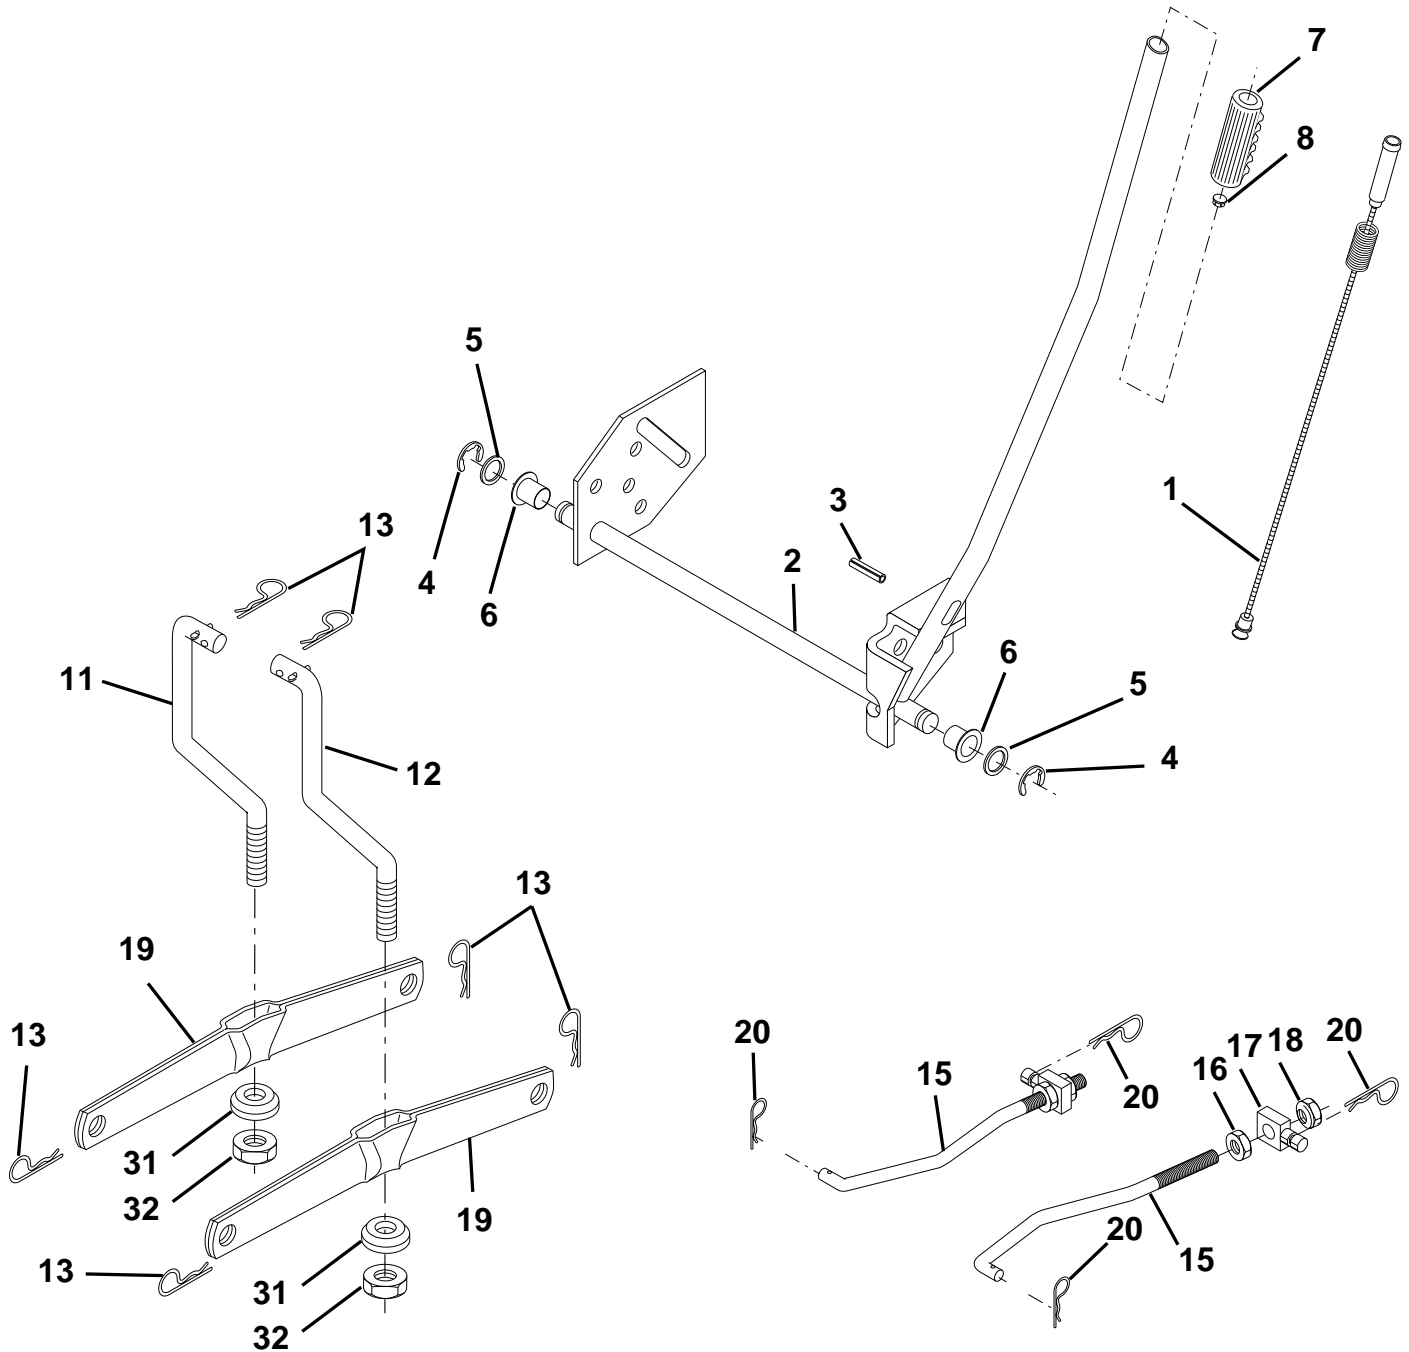

For Husqvarna Parts Call 606-678-9623 or 606-561-4983
REPAIR PARTS

TRACTOR - MODEL NUMBER LTH130 (HCLTH130J), PRODUCT NO. 954 14 00-05
MOWER LIFT

For Husqvarna Parts Call 606-678-9623 or 606-561-4983

REPAIR PARTS

TRACTOR - MODEL NUMBER LTH130 (HCLTH130J), PRODUCT NO. 954 14 00-05
MOWER LIFT

KEY NO.	PART NO.	DESCRIPTION
1	532159460	Wire Asm Inner W/plunger
2	532159471	Shaft Asm Lift
3	532105767	Pin Groove
4	812000002	E Ring #5133-62
5	819211621	Washer PLTD 21/32 X 1 X 21ga
6	532120183	Bearing Nylon Blk 629 Id
7	532109413	Grip Handle Bicycle
8	532124526	Button Plunger Black
11	532139865	Link Lift LH
12	532139866	Link Lift RH
13	532124670	Retainer Spring
15	532127218	Link Front
16	873350800	Nut Jam Hex 1/2-13 Unc
17	532130171	Trunnion Blk Zinc
18	873680800	Nut Crownlock 1/2-13unc
19	532139868	Arm Suspension Rear
20	532163552	Spring, Retainer
31	532140302	Bearing Pvt. Lift Spherical
32	873540600	Nut Crownlock 3/8-24

NOTE: All component dimensions given in U.S. inches
1 inch = 25.4 mm