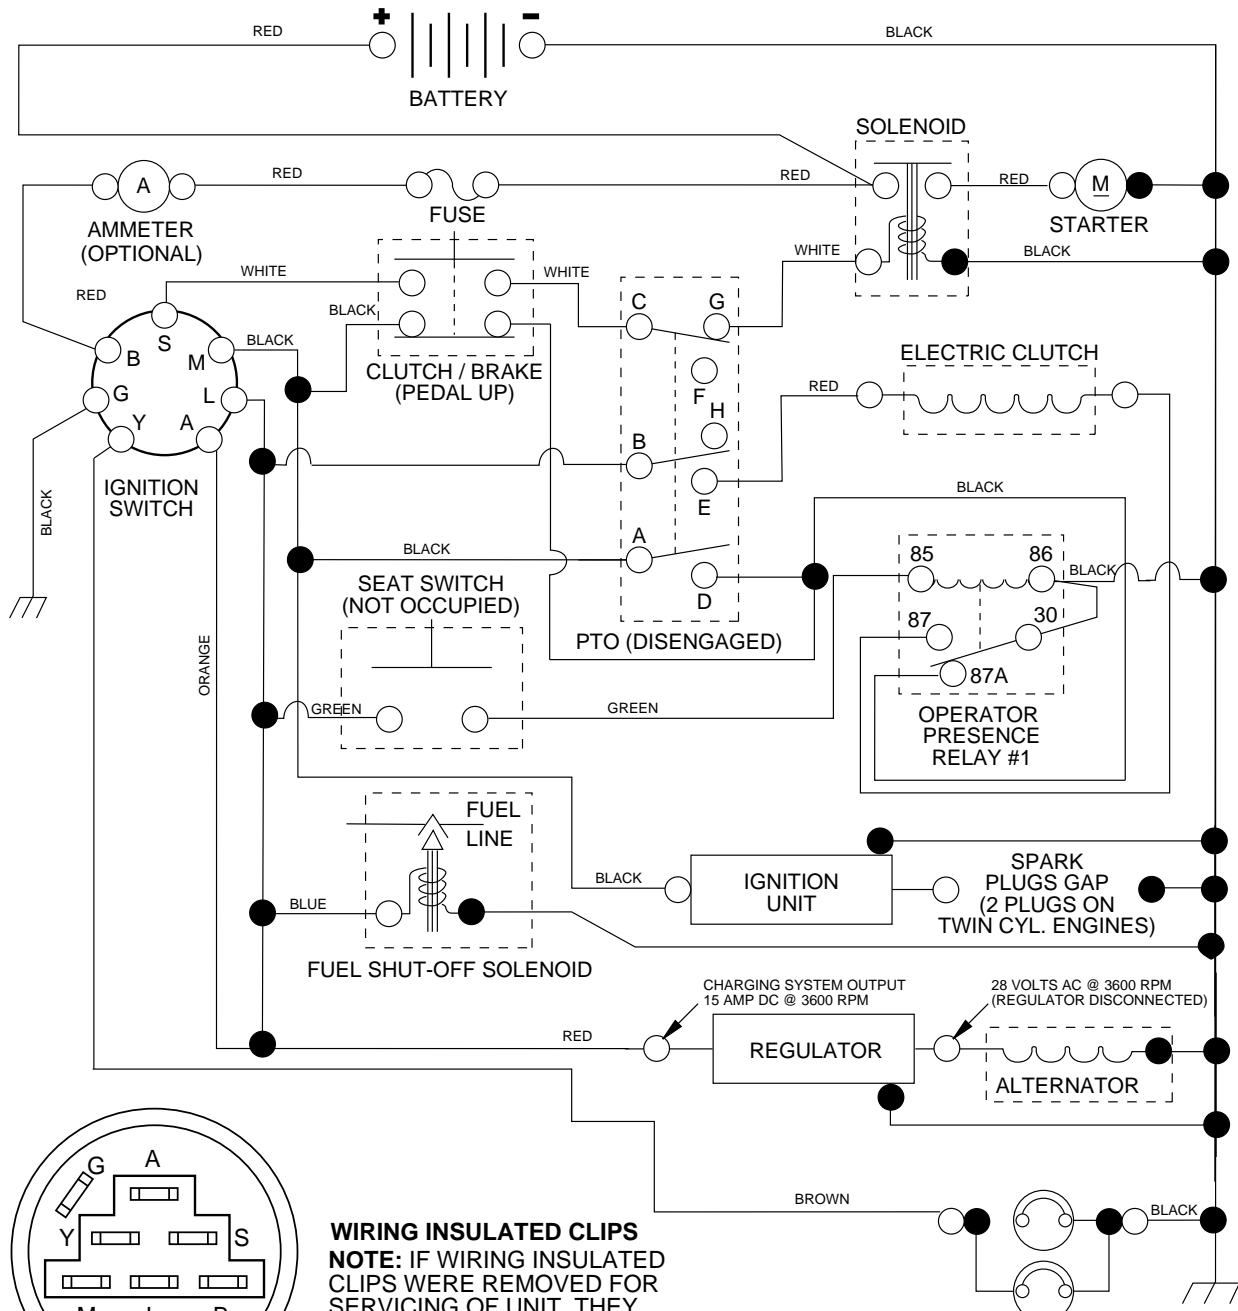

02244 - (WH#166150)

WIRING INSULATED CLIPS
NOTE: IF WIRING INSULATED CLIPS WERE REMOVED FOR SERVICING OF UNIT, THEY SHOULD BE REPLACED TO PROPERLY SECURE YOUR WIRING.

IGNITION SWITCH

POSITION	CIRCUIT	"MAKE"
OFF	G + M + L	NONE
RUN/LIGHT	B + L	A + Y
RUN	B + L	NONE
START	B + L + S	NONE

PTO SWITCH

POSITION	CIRCUIT
OFF	C + G, B + H
ON	C + F, B + E, A + D

● NON-REMOVABLE CONNECTIONS
 ○ REMOVABLE CONNECTIONS

For Husqvarna Parts Call 606-678-9623 or 606-561-4983 REPAIR PARTS

TRACTOR - MODEL NUMBER LTH130 (HCLTH130J), PRODUCT NO. 954 14 00-05
ELECTRICAL

For Husqvarna Parts Call 606-678-9623 or 606-561-4983

REPAIR PARTS

TRACTOR - MODEL NUMBER LTH130 (HCLTH130J), PRODUCT NO. 954 14 00-05
ELECTRICAL

KEY NO.	PART NO.	DESCRIPTION
1	532144925	Battery 12 Volt 25 AMP
2	874760412	Bolt Hex Hd 1/4-20unc X 3/4
8	532156417	Case Battery Mech Hinge
16	532153664	Switch Interlock Push-In
19	810090400	Washer Lock 1/4
20	873350400	Nut Jam Hex 1/4-20 Unc
21	532166181	Harness Asm Light W/4152j
22	532004152	Bulb Light #1156
24	532124780	Cable Battery 6 Ga 11" red
25	532146147	Cable Battery 6 Ga 44" red w/16 wire
26	532166180	Fuse 15 AMP
27	873510400	Nut Keps Hex 1/4-20 UNC
28	532124773	Cable Ground 6 Ga 12" black
29	532160784	Switch Plunger Normal OP Olive
30	532140301	Switch Ign 4 pos w/lights
31	532124211	Nut Ignition
32	532141226	Cover Sw Ignition
33	532122147	Key Ign Modelled Generic
40	532166150	Harness Ign.
41	871110408	Bolt Blk Fin Hex 1/4 - 20 x 1/2
42	532131563	Cover Terminal Red
43	532145673	Solenoid
44	873640400	Nut Keps Hex 1/4-20 Unc
48	532140844	Adapter Ammeter Rectangular
50	532154959	Switch PTO 3PDT Black Delta 96
51	532140405	Ring Retainer PTO
52	532141940	Protection Wire Loop
70	532166661	Harness, Eng. kohl Cmd
80	532146685	Harness Clutch EVX
81	532109748	Relay Asm