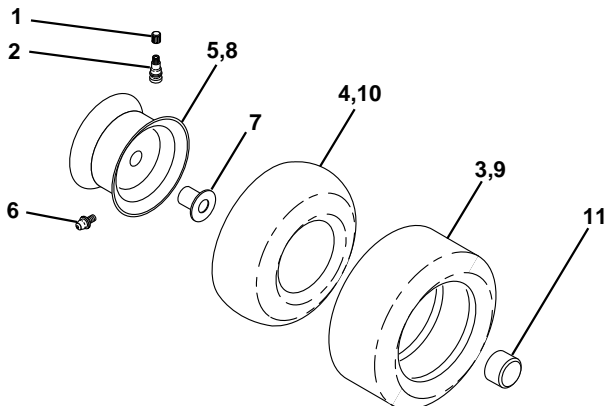

WHEELS & TIRES

KEY NO.	PART NO.	DESCRIPTION
1	532059192	Cap Valve Tire
2	532065139	Stem Valve
3	532106222	Tire F Ts 15 X 6 0 - 6 Service
4	532059904	Tube Front (Service Item Only)
5	532138336	Rim Asm 6"front Silver Service
6	532124957	Fitting Grease (Front Wheel Only)
7	532124959	Bearing Flange (Front Wheel Only)
8	532138337	Rim Asm 8"rear Silver Service
9	532124635	Tire R Ts 18x8 5-8 C Service
10	532124926	Tube Rear (Service Item Only)
11	532104757	Cap Axle Blk 1 50 X 1 00
--	532144334	Sealant, Tire (10 oz. Tube)

NOTE: All component dimensions given in U.S. inches
1 inch = 25.4 mm