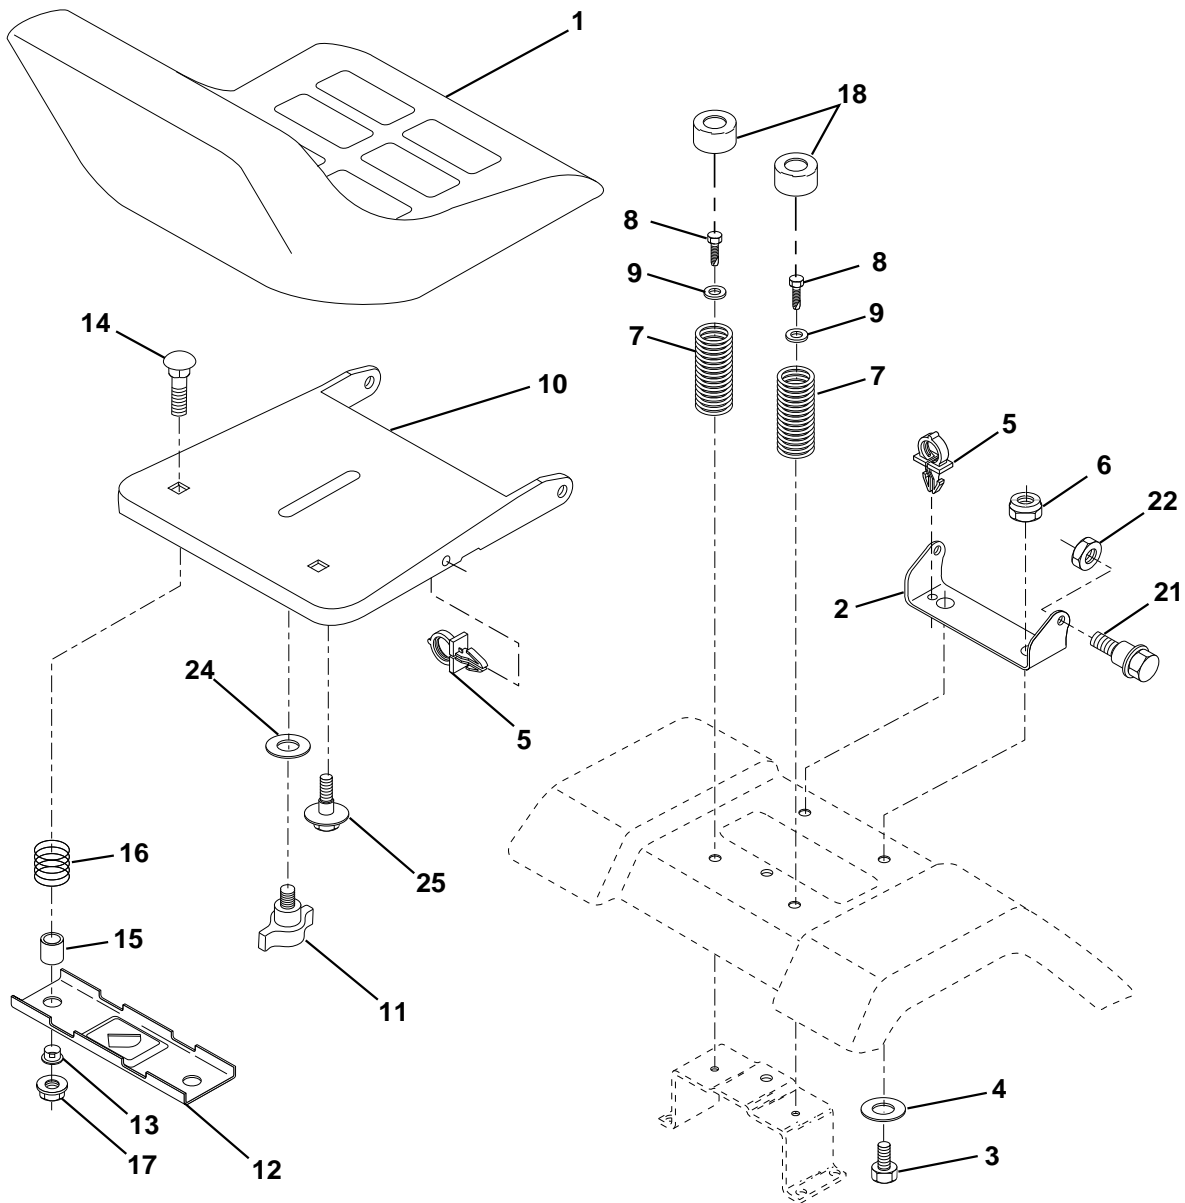

For Husqvarna Parts Call 606-678-9623 or 606-561-4983 REPAIR PARTS

TRACTOR - MODEL NUMBER LTH130 (HCLTH130J), PRODUCT NO. 954 14 00-05
SEAT ASSEMBLY

**KEY PART
NO. NO.**

DESCRIPTION

1	532140838	Seat
2	532140551	Bracket Pivot Seat 8 720
3	874760616	Bolt Fin Hex 3/8-16unc X 1
4	819131610	Washer 13/32 X 1 X 10 Ga
5	532145006	Clip Push-In
6	873800600	Nut Hex w/Ins. 3/8-16 Unc
7	532124181	Spring Seat Cprsn 2 250 Blk Zi
8	817490616	Screw Thdrol 3/8-16 X 1 Ty-tt
9	819131614	Washer 13/32 X 1 X 14 Ga.
10	532155925	Pan Seat
11	532166369	Knob Seat
12	532121246	Bracket Mounting Switch

**KEY PART
NO. NO.**

DESCRIPTION

13	532121248	Bushing Snap Blk Nyl 50 Id
14	872050412	Bolt Rdhd Sqnk 1/4-20x1-1/2
15	532134300	Spacer Split 28x 96 Yel Zinc
16	532121250	Spring Cprsn 1 27 Blk Pnt
17	532123976	Nut Lock 1/4 Lge Flg Gr 5 Zinc
18	532124238	Cap Spring Seat
21	532153236	Bolt Shoulder 5/16-18 Unc
22	873800500	Nut Hex Lock W/Ins 5/16-18
24	819171912	Washer 17/32 X 1-3/16 X 12 Ga.
25	532127018	Bolt Shoulder 5/16-18 X 62

NOTE: All component dimensions given in U.S. inches.
1 inch = 25.4 mm