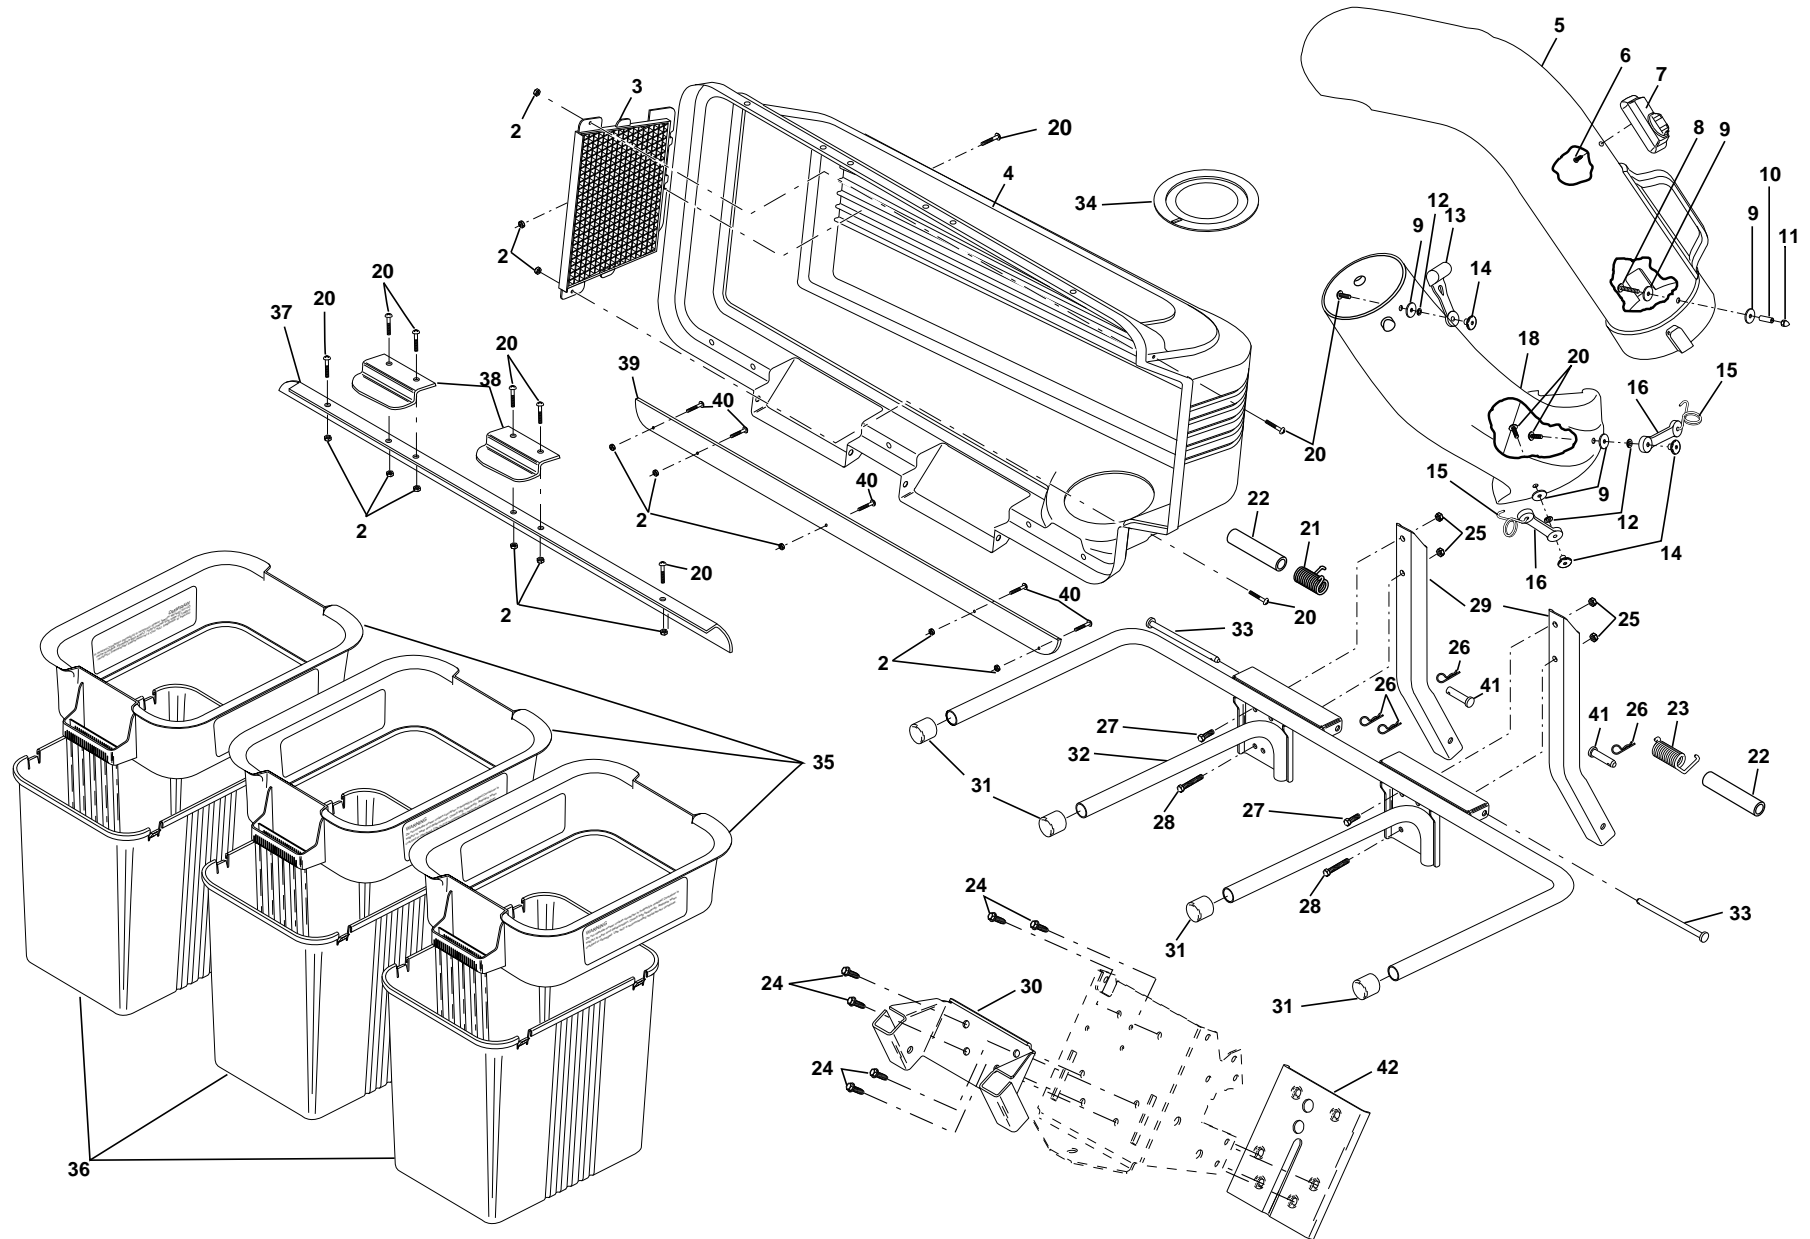

Illustrated Parts
List

1999-05
19902027

CG 46

Accessory

954040607A

For Husqvarna Parts Call 606-678-9623 or 606-561-4983

REPAIR PARTS/PIÈCES DE RECHANGE

GRASS CATCHER CG46 - MODEL # 954040607A / RAMASSE-HERBE - NUMÉRO DE MODÈLE 954040607A

14

REPAIR PARTS/PIÈCES DE RECHANGE

GRASS CATCHER CG46 - MODEL # 954040607A / RAMASSE-HERBE - NUMÉRO DE MODÈLE 954040607A

KEY NO.	PART NO.	DESCRIPTION	KEY NO.	PART NO.	DESCRIPTION
2	532069180	Nut, Crownlock #10-24	25	532063124	Locknut 5/16 x 18
3	532127533	Screen, Cover	26	532124670	Spring, Retainer
4	532134678	Cover	27	874760512	Bolt, Hex 5/16-18 x 3/4
5	532126840	Chute, Upper	28	874760536	Bolt, Hex 5/16-18 x 2-1/4
6	818021008	Screw, Special #10-14x1/2	29	532144840	Bagger, Support Post
7	532140572	Dump Bagger Indicator	30	532144839	Bracket, Mounting
			31	532134496	Plug, Tubing End
8	532087175	Screw, #10-24 x 1-1/8			
9	819061216	Washer 3/16x3/4x16 Ga.	32	532134639	Bagger, Frame
10	532007206	Spacer, Split	33	532128600	Pin, Hinge
11	532060867	Nut, Acorn #10-24	34	532127534	Gasket, Cover
12	810071000	Washer, Lock	35	532129585	Container, Top
13	532109808	Latch, Chute	36	532129586	Container, Bottom
14	532125004	Nut, Weld	37	532134637	Seal, Cover
15	532130760	Latch, Hook	38	532130895	Latch Handle, Cover
16	532130759	Rubber, Latch	39	532155857	Strip, Reinforcement
18	532145578	Chute, Lower	40	871141008	Screw #10-24 x 1/2
20	871161010	Screw #10-24 x 5/8	41	532145326	Pin, Clevis
21	532132796	Spring, Cover L.H. (black)	42	532145892	Plate, Reinforcement
22	532140809	Spacer, Cover	—	532104419	Bag, 3.0 mil. 30 Gallon
23	532132983	Spring, Cover R.H. (gray)			Trash (not included with bagger)
24	874780712	Bolt, 7/16-14 x 3/4	—	532155948	Owner's Manual
					Manuel de propriétaire