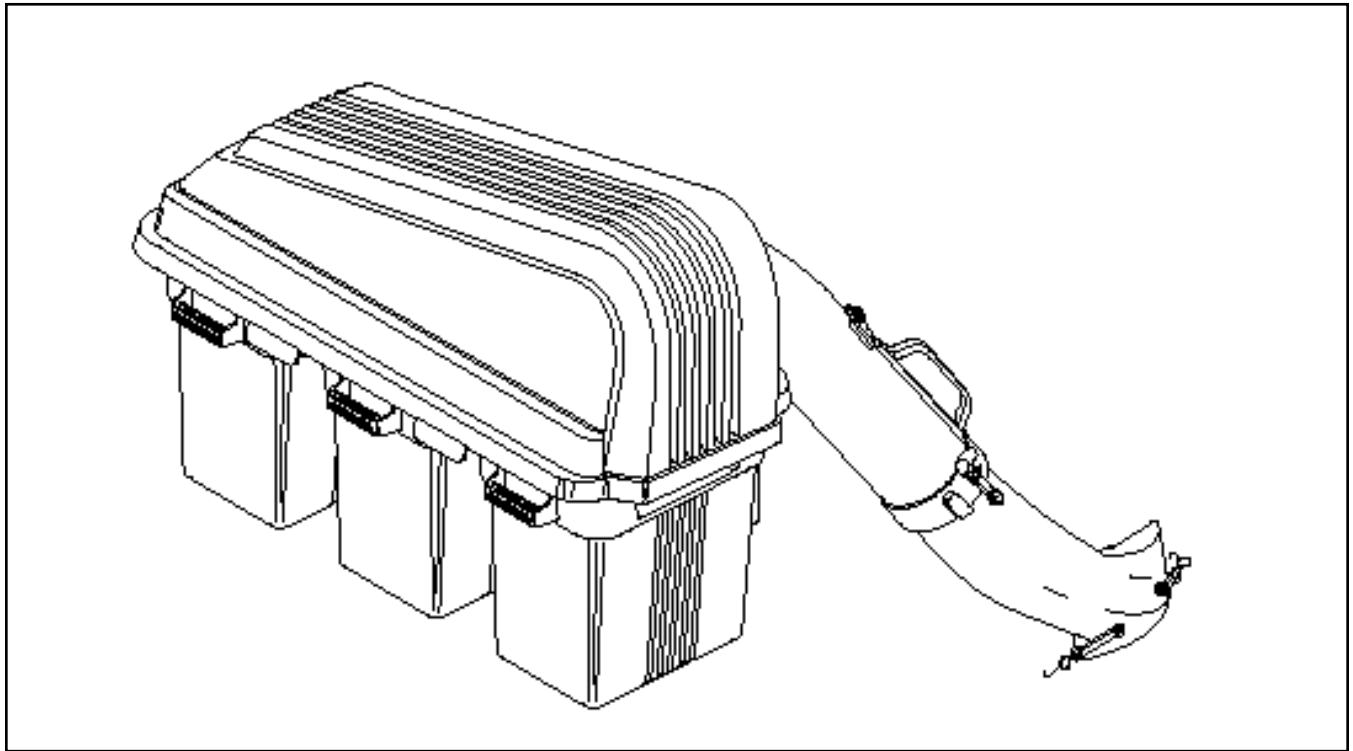

Illustrated Parts
List

1999-05
19902027

CG 46

Accessory

954040607A

For Husqvarna Parts Call 606-678-9623 or 606-561-4983

REPAIR PARTS/PIÈCES DE RECHANGE

GRASS CATCHER CG46 - MODEL # 954040607A / RAMASSE-HERBE - NUMÉRO DE MODÈLE 954040607A

14

REPAIR PARTS/PIÈCES DE RECHANGE

GRASS CATCHER CG46 - MODEL # 954040607A / RAMASSE-HERBE - NUMÉRO DE MODÈLE 954040607A

KEY NO.	PART NO.	DESCRIPTION	KEY NO.	PART NO.	DESCRIPTION
2	532069180	Nut, Crownlock #10-24	25	532063124	Locknut 5/16 x 18
3	532127533	Screen, Cover	26	532124670	Spring, Retainer
4	532134678	Cover	27	874760512	Bolt, Hex 5/16-18 x 3/4
5	532126840	Chute, Upper	28	874760536	Bolt, Hex 5/16-18 x 2-1/4
6	818021008	Screw, Special #10-14x1/2	29	532144840	Bagger, Support Post
7	532140572	Dump Bagger Indicator	30	532144839	Bracket, Mounting
			31	532134496	Plug, Tubing End
8	532087175	Screw, #10-24 x 1-1/8			
9	819061216	Washer 3/16x3/4x16 Ga.	32	532134639	Bagger, Frame
10	532007206	Spacer, Split	33	532128600	Pin, Hinge
11	532060867	Nut, Acorn #10-24	34	532127534	Gasket, Cover
12	810071000	Washer, Lock	35	532129585	Container, Top
13	532109808	Latch, Chute	36	532129586	Container, Bottom
14	532125004	Nut, Weld	37	532134637	Seal, Cover
15	532130760	Latch, Hook	38	532130895	Latch Handle, Cover
16	532130759	Rubber, Latch	39	532155857	Strip, Reinforcement
18	532145578	Chute, Lower	40	871141008	Screw #10-24 x 1/2
20	871161010	Screw #10-24 x 5/8	41	532145326	Pin, Clevis
21	532132796	Spring, Cover L.H. (black)	42	532145892	Plate, Reinforcement
22	532140809	Spacer, Cover	—	532104419	Bag, 3.0 mil. 30 Gallon
23	532132983	Spring, Cover R.H. (gray)			Trash (not included with bagger)
24	874780712	Bolt, 7/16-14 x 3/4	—	532155948	Owner's Manual
					Manuel de propriétaire