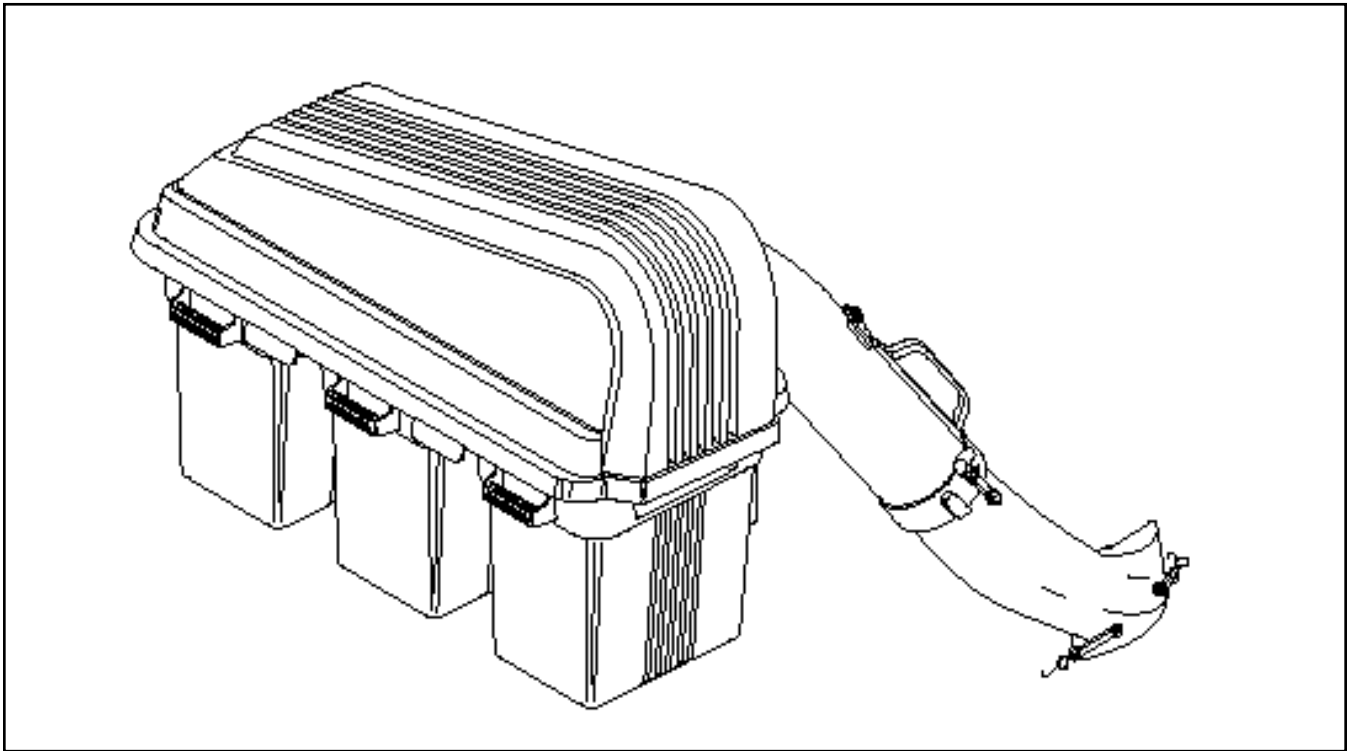

Illustrated Parts
List

1999-05
19902022

C 342

Accessory

954040503A