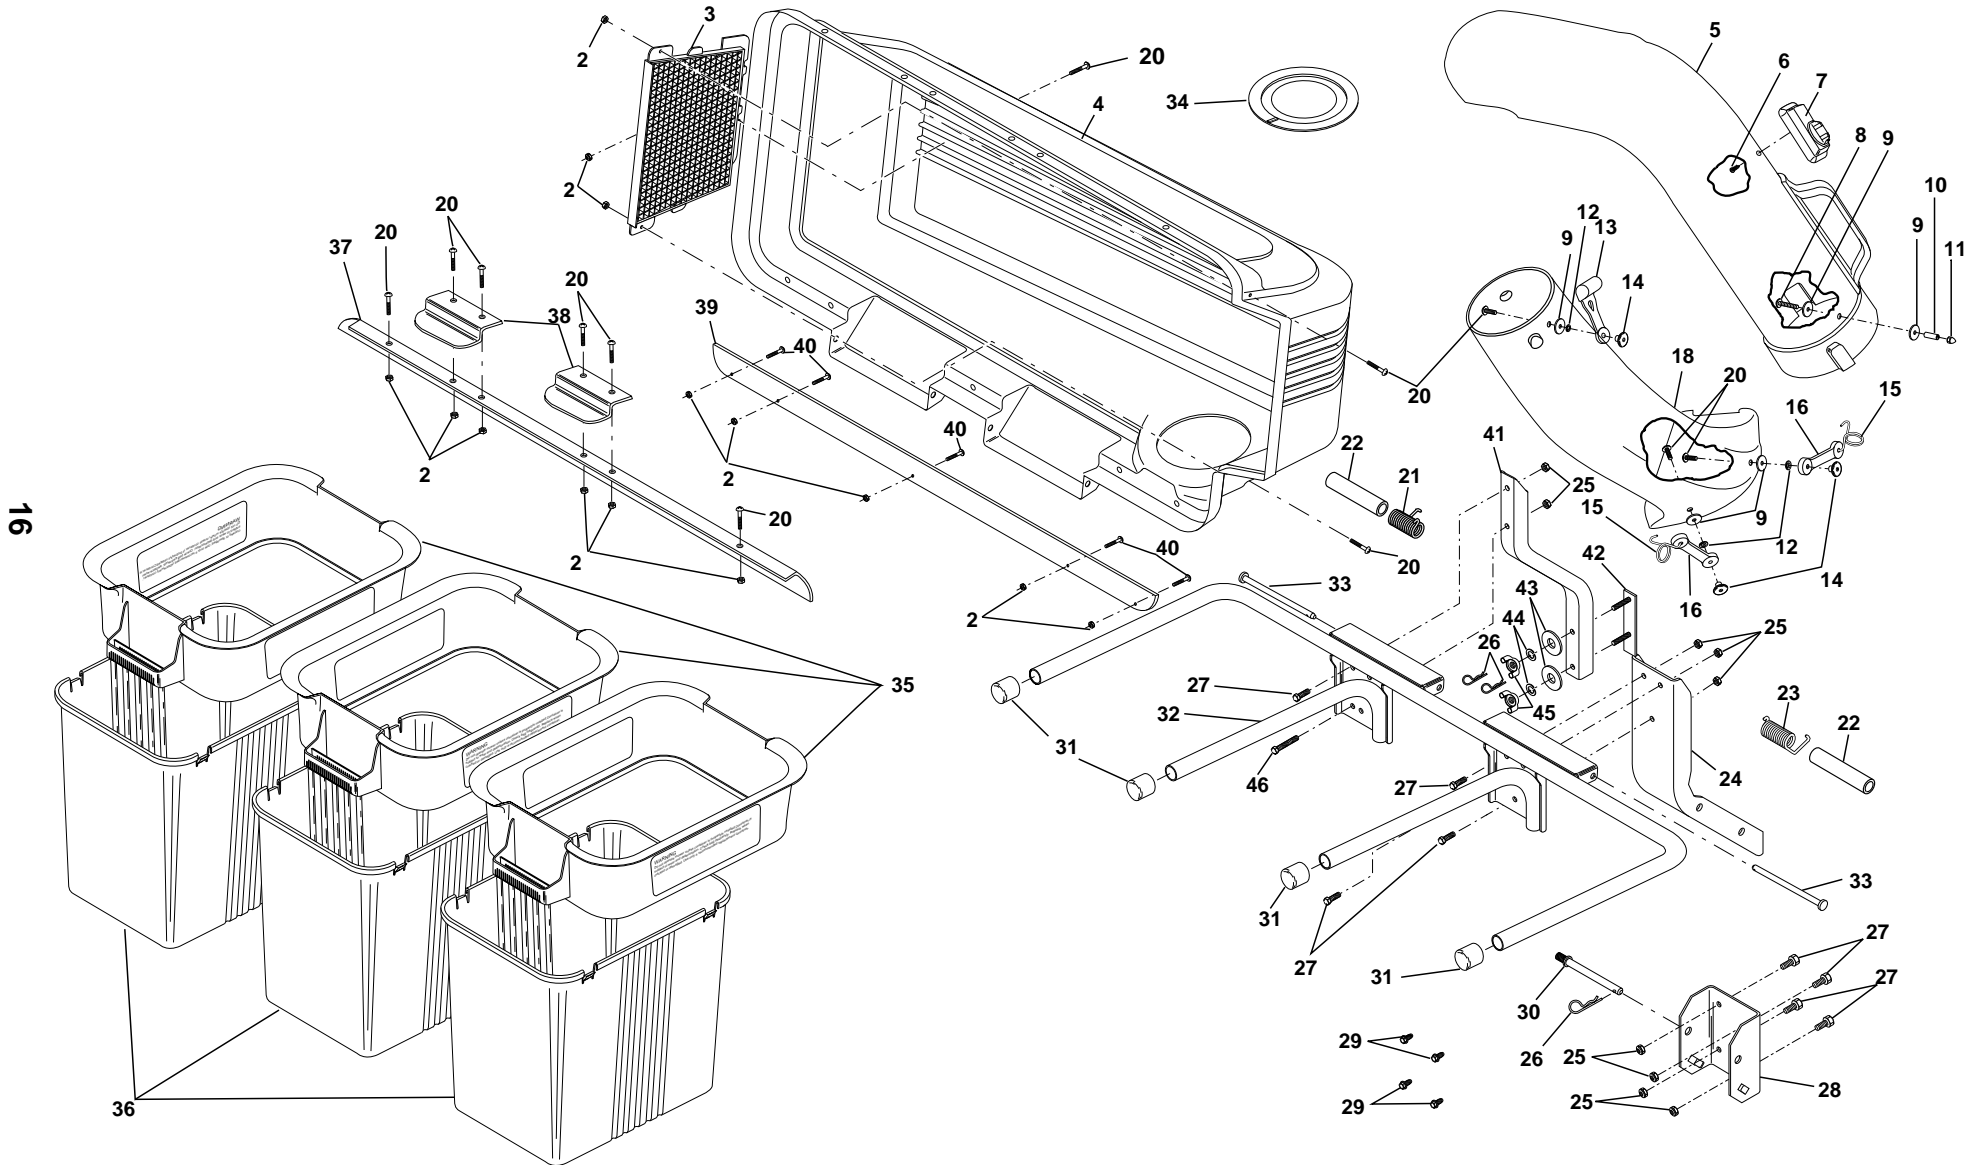

# REPAIR PARTS / PIÈCES DE RECHANGE

GRASS CATCHER C342 - MODEL # 954040503A / RAMASSE-HERBE - NUMÉRO DE MODÈLE 954040503A

## REPAIR PARTS / PIÈCES DE RECHANGE

GRASS CATCHER C342 - MODEL # 954040503A / RAMASSE-HERBE - NUMÉRO DE MODÈLE 954040503A

KEY NO.	PART NO.	DESCRIPTION	KEY NO.	PART NO.	DESCRIPTION
2	532069180	Nut, Crownlock #10-24	29	817490508	Screw 5/16-18 x 1/2
3	532127533	Screen, Cover			Hex, Self Tapping
4	532134678	Cover	30	532131137	Pin, Support Post
5	532126840	Chute, Upper	31	532134496	Plug, Tubing End
6	818021008	Screw, Special #10-14x1/2			
7	532140572	Dump Bag Indicator	32	532134639	Bagger, Frame
8	532087175	Screw, #10-24 x 1-1/8	33	532128600	Pin, Hinge
9	819061216	Washer 3/16x3/4x16 Ga.	34	532127534	Gasket, Cover
10	532007206	Spacer, Split	35	532129585	Container, Top
11	532060867	Nut, Acorn #10-24	36	532129586	Container, Bottom
12	810071000	Washer, lock	37	532134637	Seal, Cover
13	532109808	Latch, Chute	38	532130895	Latch Handle, Cover
14	532125004	Nut, Weld			couverture
15	532130760	Latch, Hook	39	532155857	Strip, Reinforcement
16	532130759	Rubber, Latch	40	871141008	Screw #10-24 x 1/2
18	532162803	Chute, Lower	41	532156006	Bagger, Support Tube
20	871161010	Screw #10-24 x 5/8			gazon
21	532132796	Spring, Cover L.H. (black)	42	532145186	Reinforcement Plate
22	532133235	Spacer, Cover	43	819112410	Washer 11/32x1.5x10 Ga.
23	532132983	Spring, Cover R.H. (gray)	44	810040500	Washer, lock
24	532126813	Post, Support	45	532128638	Nut, Wing
25	532063124	Locknut 5/16 x 18	46	874760536	Bolt, Hex 5/16-18 x 2-1/4
26	532124670	Spring, Retainer	—	532104419	Bag, 3.0 mil. 30 Gallon
27	874760512	Bolt, Hex 5/16-18 x 3/4			gallonTrash (not included
28	532130889	Bracket, Mounting			with bagger)
			—	532155947	Owner's Manual
					Manuel de propriétaire