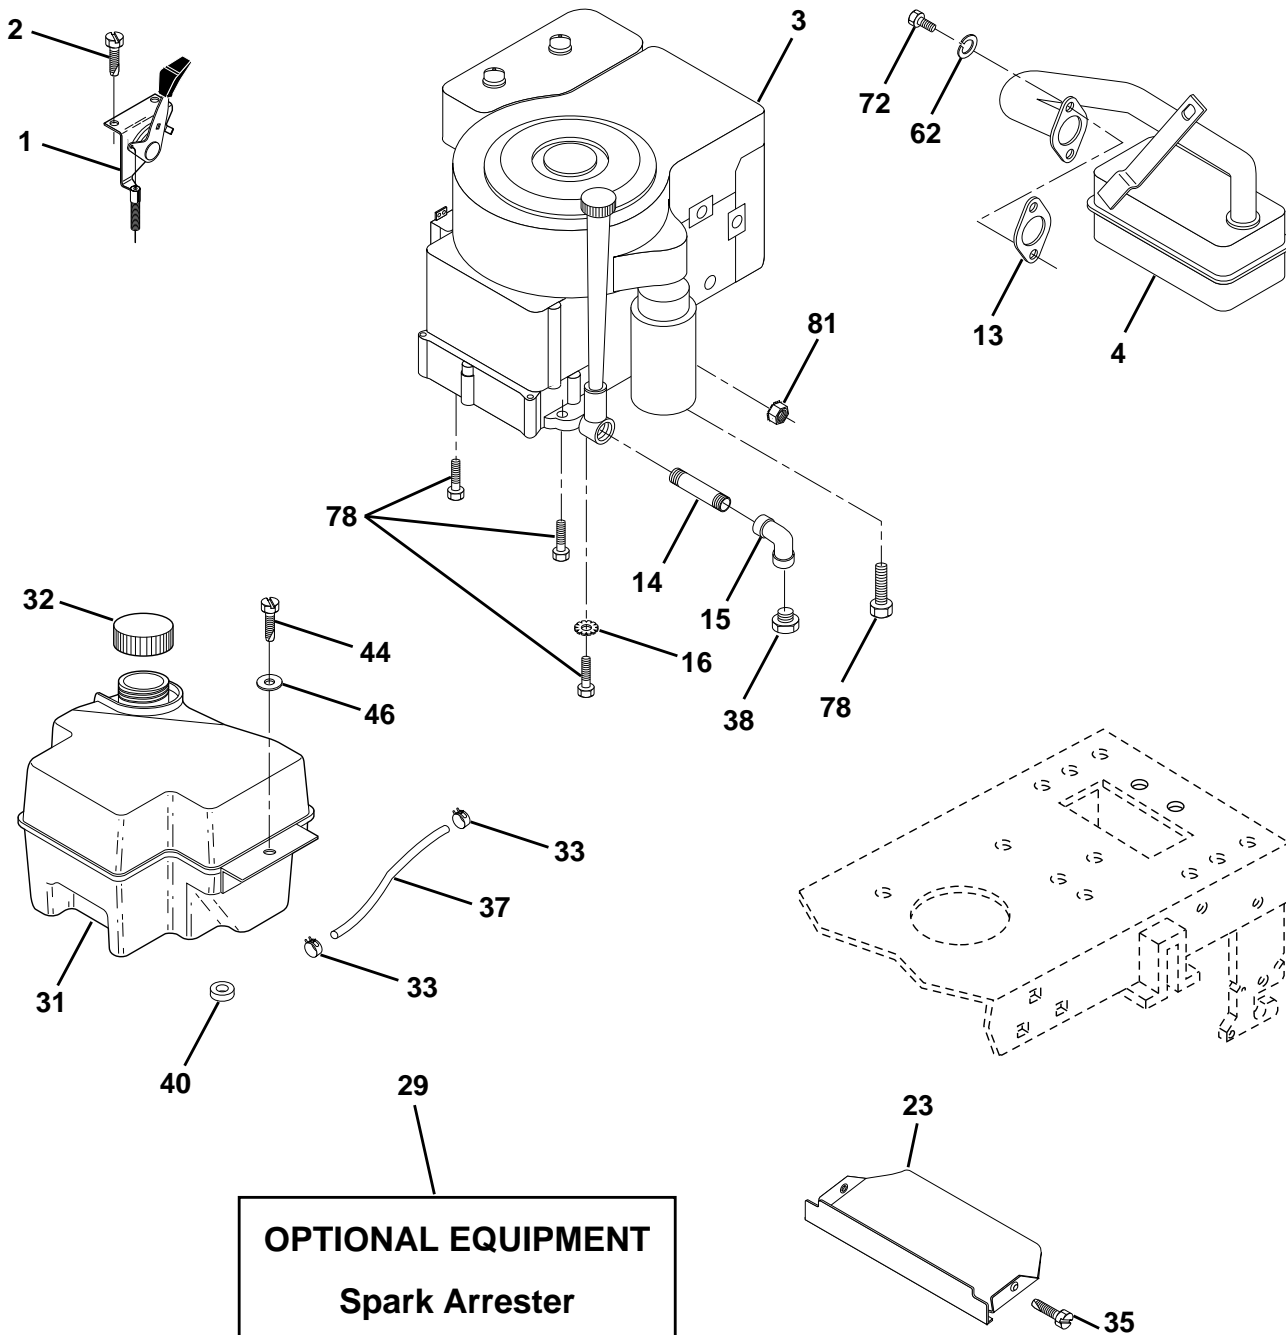

For Husqvarna Parts Call 606-678-9623 or 606-561-4983 REPAIR PARTS

TRACTOR - MODEL NO. LTH120 (954140003F), PRODUCT NO. 954 14 00-03
ENGINE

For Husqvarna Parts Call 606-678-9623 or 606-561-4983

REPAIR PARTS

TRACTOR - MODEL NO. LTH120 (954140003F), PRODUCT NO. 954 14 00-03
ENGINE

KEY NO.	PART NO.	DESCRIPTION
1	532140310	Control Th/ch 23 5 LH Flag
2	817720410	Screw Hex Thd Cut 1/4-20x5/8 T
3	-----	Engine, Briggs 289707 (Order parts from engine manufacturer)
4	532137348	Muffler LT B&S 12/12.5/13HP
13	532165291	Gasket Eng 1 313 Id Tin Plated
14	813280324	Nipple Pipe 3/8 Npt X 3"
15	813200300	Elbow Std 90 Degree 3/8-18 Npt
16	811050600	Washer Lock Ext Tooth 3/8
23	532159880	shield Brn/Dbr Guard
29	532137180	Kit Spark Arrestor (Flat Scrn)
31	532161911	Tank Fuel Front 2 00
32	532140527	Cap Asm Fuel W/sym Vented
33	532123487	Clamp Hose Black
35	817490512	Screw
37	532137040	Line Fuel 20"
38	-----	Plug Oil Drain (Order From Engine Manufacturer)
40	532124028	Bushing Snap Nyl Blk Fuel Line
44	817490412	Screw Hexwsh Thdrol 1/4-20x3/4
46	819091416	Washer 9/32 X 7/8 X 16 Ga
62	810040500	Washer Lock Hvy Hlcl Spr 5/16
72	871070512	Screw Hexhd Cap 5/16-18x 3/4
78	817490620	Screw Thdrol 3/8-16x1-1/4 TYTT
81	532128861	Nut Flange 1/4-20 Starter Nut

NOTE: All component dimensions given in U.S. inches
1 inch = 25.4 mm