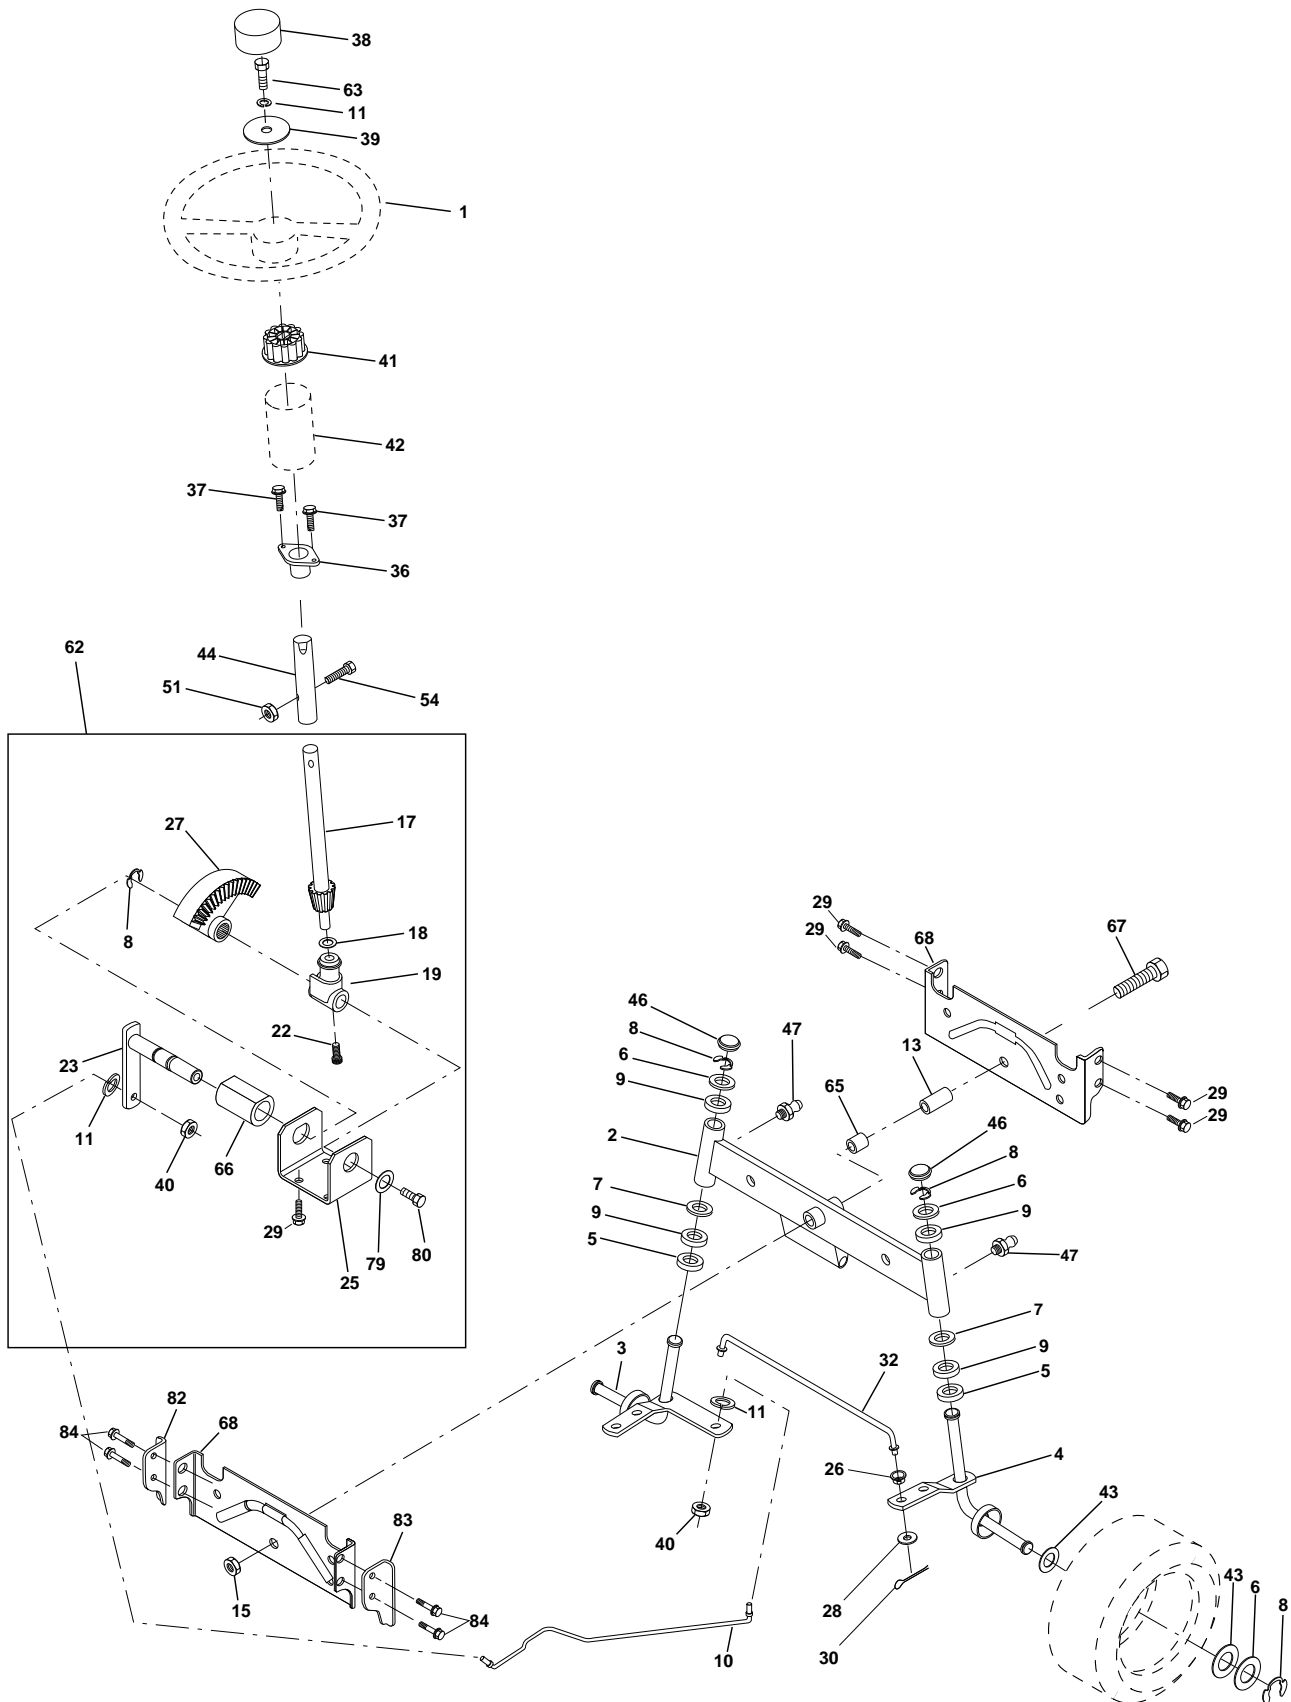

For Husqvarna Parts Call 606-678-9623 or 606-561-4983 REPAIR PARTS

TRACTOR - MODEL NO. LTH120 (954140003F), PRODUCT NO. 954 14 00-03
STEERING ASSEMBLY

For Husqvarna Parts Call 606-678-9623 or 606-561-4983

REPAIR PARTS

TRACTOR - MODEL NO. LTH120 (954140003F), PRODUCT NO. 954 14 00-03
STEERING ASSEMBLY

KEY NO.	PART NO.	DESCRIPTION
1	532124415	Wheel Steering
2	532154427	Axle Asm STMP Dropped STL
3	532156483	Spindle Asm LH
4	532157473	Spindle Asm RH
5	532124931	Bearing Race Thrust Harden
6	532121748	Washer 25/32 X 1-5/8 X 16 Ga
7	819272016	Washer 27/32 X 1-1/4 X 16 Ga
8	812000029	Ring Klip #t5304-75
9	532124937	Bearing Col Strg Blk
10	532156438	Link Drag Extended Stamp
11	810040600	Washer Lock Hvy Hlcl Spr 3/8
13	532154779	Bearing Axle STLT/GT
15	873901000	Nut Lock Flange 5/8-11 Unc
17	532156546	Shaft Asm Strg
18	532057079	Washer Thrust 515x 750x 033
19	532160395	Support Shaft
22	532165857	Screw Hex WshHd Torx
23	532165851	Shaft Asm Pittman
25	532154406	Bracket Steering
26	532126847	Bushing Link Drag Blk LR
27	532136874	Gear Sector
28	819131416	Washer 13/32 X 7/8 X 16 Ga
29	817490612	Screw Thdrol 3/8-16x3/4 Ty-tt
30	876020412	Pin Cotter 1/8 X 3/4 Cad
32	532130465	Rod Tie Wire Form 19 75 Mech
36	532155099	Bushing Strg
37	532152927	Screw
38	532124416	Insert Cap Strg Wh Au
39	819133808	Washer 13/32 X 2-3/8 X 8 Ga
40	532124701	Lock nut
41	532100711	Adaptor Wheel Strg
42	532155092	Boot Steering Shaft
43	532121749	Washer 25/32 X 1 1/4 X 16 Ga
44	532153720	Extension Steering Shaft LR/LT
46	532121232	Cap Spindle Fr Top Blk
47	532124836	Fitting Grease
51	873800500	Nut Lock Hex w/Ins 5/16-18
54	874780520	Bolt Fin Hex 5/16-18 Unc x 1-1/4
62	532167902	Kit, Steering Assembly Svc
63	874780616	Bolt Fin Hex 3/8-16unc x 1 Gr. 5
65	532154780	Spacer Axle
66	532154404	Bearing Arm Pittman
67	874781044	Bolt, Fin Hex 5/8-11 UNC x 2-3/4
68	532154429	Axle, Brace
79	819132012	Washer 13/32 x 1-1//4 x 12 Ga.
80	874950612	Bolt Hex Nylon 3/8-16 x 3/4
82	532165138	Bracket Brace Front Axle LH
83	532165139	Bracket Brace Front Axle RH
84	817490616	Screw Thdrol 3/8-16 x 1

NOTE: All component dimensions given in U.S. inches.
1 inch = 25.4 mm.