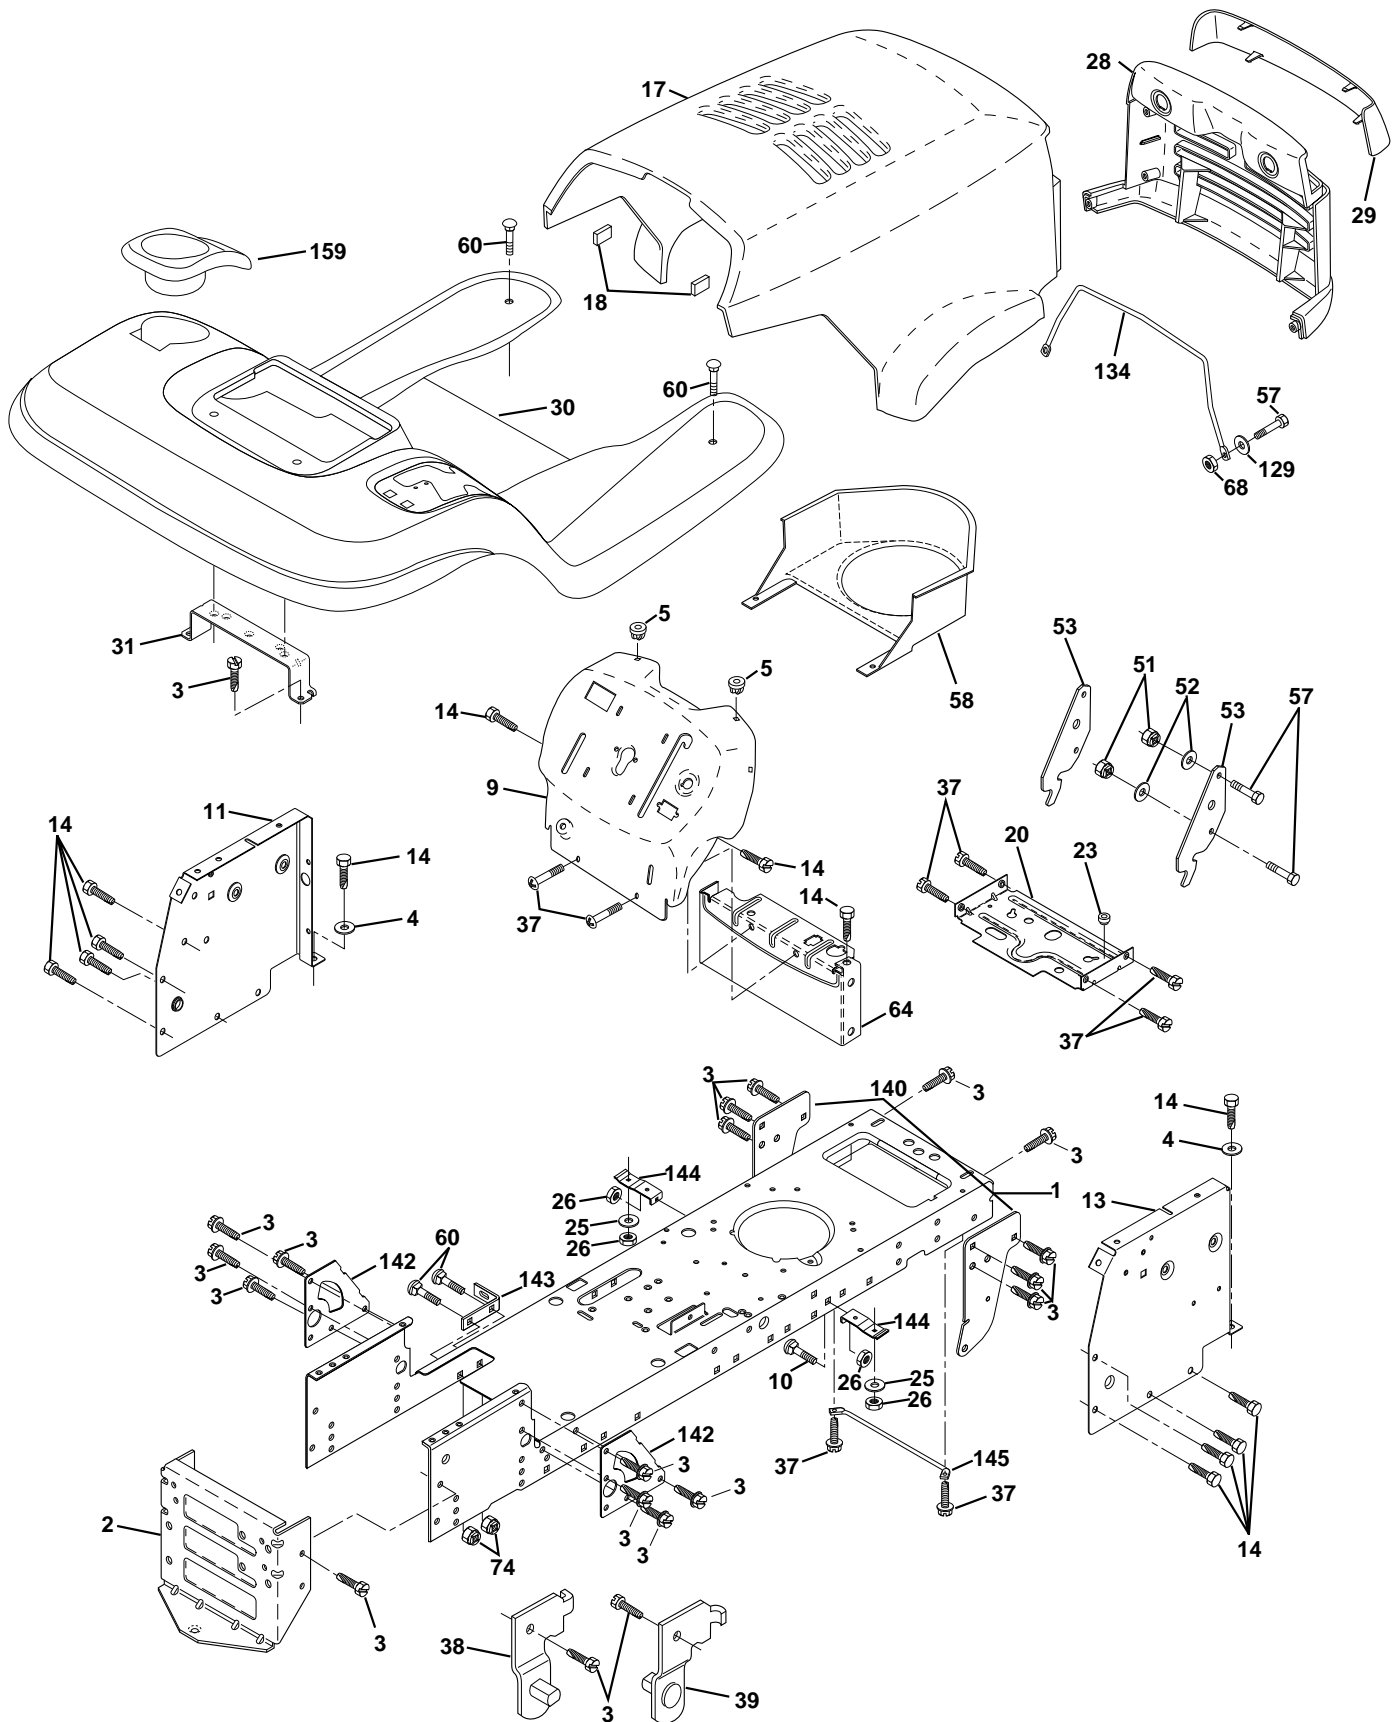

For Husqvarna Parts Call 606-678-9623 or 606-561-4983 REPAIR PARTS

TRACTOR - MODEL NO. LTH120 (954140003F), PRODUCT NO. 954 14 00-03
CHASSIS AND ENCLOSURES

For Husqvarna Parts Call 606-678-9623 or 606-561-4983

REPAIR PARTS

TRACTOR - MODEL NO. LTH120 (954140003F), PRODUCT NO. 954 14 00-03
CHASSIS AND ENCLOSURES

KEY NO.	PART NO.	DESCRIPTION
1	532166819	Chassis Weldment
2	532140356	Drawbar, Stretch
3	817490612	Screw Thdrol 3/8-16x3/4 Ty-tt
4	819131216	Washer 13/32 x 3/4 x 16 Ga.
5	532155272	Bumper Hood/Dash
9	532162742	Dash P/L M, N/AMM N/HM
10	872140608	Bolt Carriage 3/8-16 x 1
11	532155927	Panel Dash Lh
13	532157262	Panel Dash Rh
14	817490608	Screw Thdrol 3/8-16x1/2 Ty-tt
17	532165378	Hood LT/PL Husqvarna
18	532126938	Bumper Hood
20	532156437	Plate Mtg Battery Fuel Tank Fr
23	532124028	Bushing
25	819131312	Washer 13/32 X 13/16 X 12 Ga
26	873800600	Nut Lock Hex W/Ins 3/8-16 Unc
28	532165379	Grille LT/PL Husqvarna
29	532165380	Lens LT/PL Husqvarna
30	532166505	Fender Footrest STLT Pnt
31	532139976	Bracket Support Fender
37	817490508	Screw Thdrol 6/16-18 x 1/2 TYT
38	532139886	Bracket, Asm. Pivot, L.H., Mower Rear
39	532139887	Bracket, Asm. Pivot, R.H., Mower Rear
51	873800400	Nut Lock Hex W/Ins 1/4-20
52	819091416	Washer 9/32 x 7/8 x 16 Ga.
53	532150067	Bracket Pnt. Pick off LT/PL Husqvarna
57	874780412	Bolt Hex 1/4-20 x 3/4
58	532150127	Air Duct Engine P/L
60	872140606	Bolt Rdhd Sqnk 3/8-16unc x 3/4
64	532154798	Dash Lower STLT
68	873510400	Nut Keps Hex 1/4-20unc
74	873680600	Nut Crownlock 3/8-16 UNC
129	819091016	Washer 9/32 x 5/8 x 16 Ga.
134	532160219	Rod Support Hood LT/PL Husq.
140	532158418	Bracket Suspension Front
142	532165867	Plate Reinforcement STLT
143	532154966	Bracket Swaybar Chassis
144	532154207	Bracket Pnt Footrest STLT
145	532156524	Rod Pivot Chassis/Hood
159	532166508	Cupholder Stlt Grey
--	532005479	Plug Button

NOTE: All component dimensions given in U.S. inches
1 inch = 25.4 mm