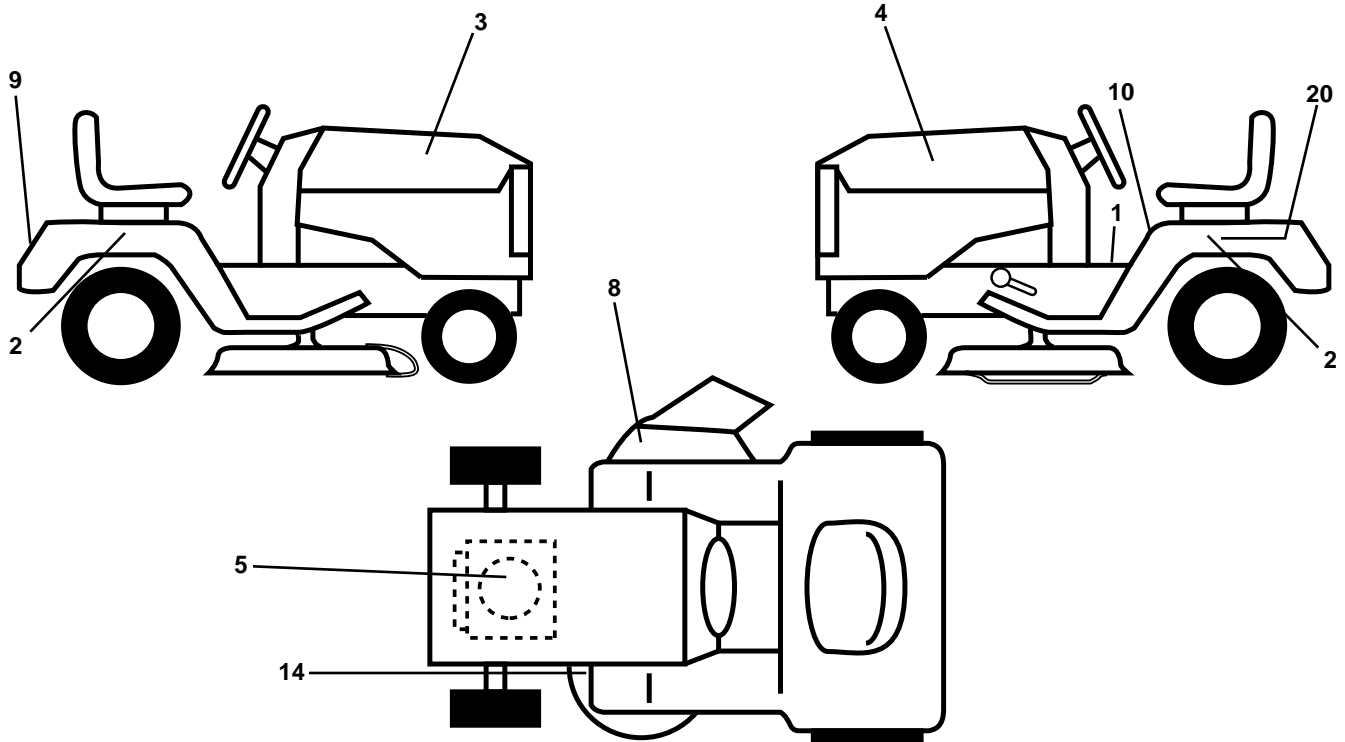

For Husqvarna Parts Call 606-678-9623 or 606-561-4983

REPAIR PARTS

TRACTOR - MODEL NO. LTH120 (954140003F), PRODUCT NO. 954 14 00-03

DECALS

KEY NO.	PART NO.	DESCRIPTION
1	532157032	Decal Oper. Step Thru Eng/Fr
2	532157007	Decal Fender Auto Husq Radius
3	532157193	Decal Hood RH
4	532157195	Decal Hood LH
5	532166100	Decal HP Engine
8	532137259	Decal Warning
9	532150617	Decal Fender Husq
10	532157140	Decal Fender Danger Eng/Fr
14	532136832	Decal V-Belt Schematic
20	532145005	Decal Bat Dan/Psn

KEY NO.	PART NO.	DESCRIPTION
--	532154515	Pad Footrest LH STLT
--	532154516	Pad Footrest RH STLT
--	532138311	Decal Handle Lft Height Adjust
--	532142341	Decal Drawbar Cntrl Mvt Hyd
--	532168437	Manual Owner's (English)
--	532168438	Manual Owner's (French)
Available accessories not included with tractor:		
--	MK380	Mulcher Kit with Blades
--	C38	Grass Catcher