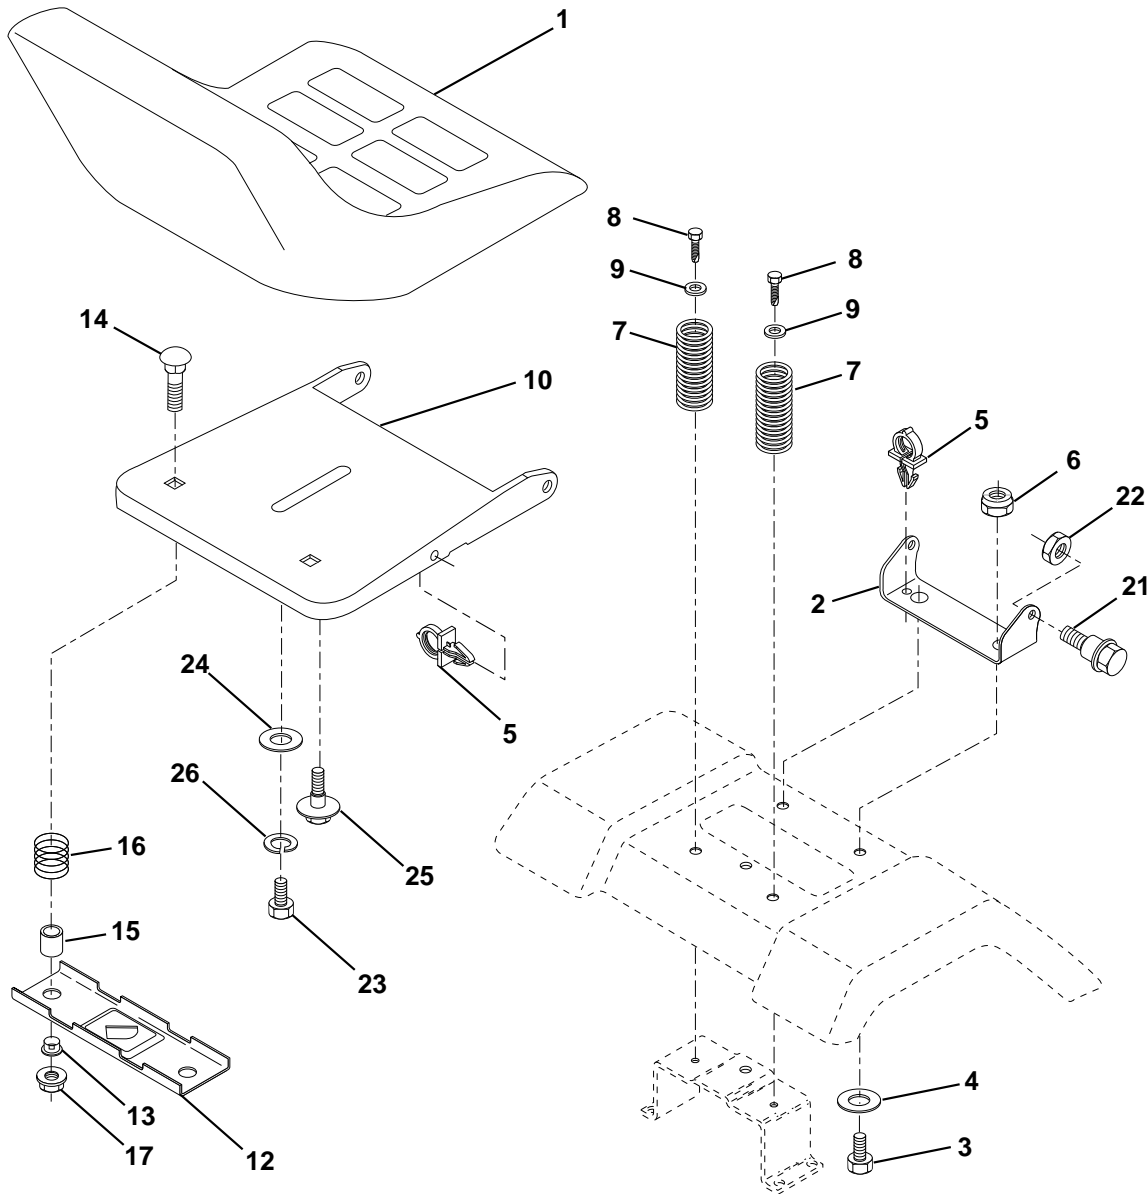

For Husqvarna Parts Call 606-678-9623 or 606-561-4983 REPAIR PARTS

TRACTOR - MODEL NO. LTH120 (954140003F), PRODUCT NO. 954 14 00-03
SEAT ASSEMBLY

KEY PART NO. NO.

DESCRIPTION

1	532140838	Seat
2	532140551	Bracket Pivot Seat 8 720
3	874760616	Bolt Fin Hex 3/8-16unc X 1
4	819131610	Washer 13/32 X 1 X 10 Ga
5	532145006	Clip Push-In
6	873800600	Nut Hex w/Ins. 3/8-16 Unc
7	532124181	Spring Seat Cprsn 2 250 Blk Zi
8	817490616	Screw Thdrol 3/8-16 X 1 Ty-tt
9	819131614	Washer 13/32 X 1 X 14 Ga.
10	532155925	Pan Seat
12	532121246	Bracket Mounting Switch
13	532121248	Bushing Snap Blk Nyl 50 Id
14	872050412	Bolt Rdhd Sqkn 1/4-20x1-1/2

KEY PART NO. NO.

DESCRIPTION

15	532134300	Spacer Split 28x 96 Yel Zinc
16	532121250	Spring Cprsn 1 27 Blk Pnt
17	532123976	Nut Lock 1/4 Lge Flg Gr 5 Zinc
21	532153236	Bolt Shoulder 5/16-18 Unc
22	873800500	Nut Hex Lock W/Ins 5/16-18
23	874780814	Bolt, Hex Head, Fin 1/2-13 x 7/8 Grade 5
24	819171912	Washer 17/32 X 1-3/16 X 12 Ga.
25	532127018	Bolt Shoulder 5/16-18 X 62
26	810040800	Washer Lock

NOTE: All component dimensions given in U.S. inches.
1 inch = 25.4 mm