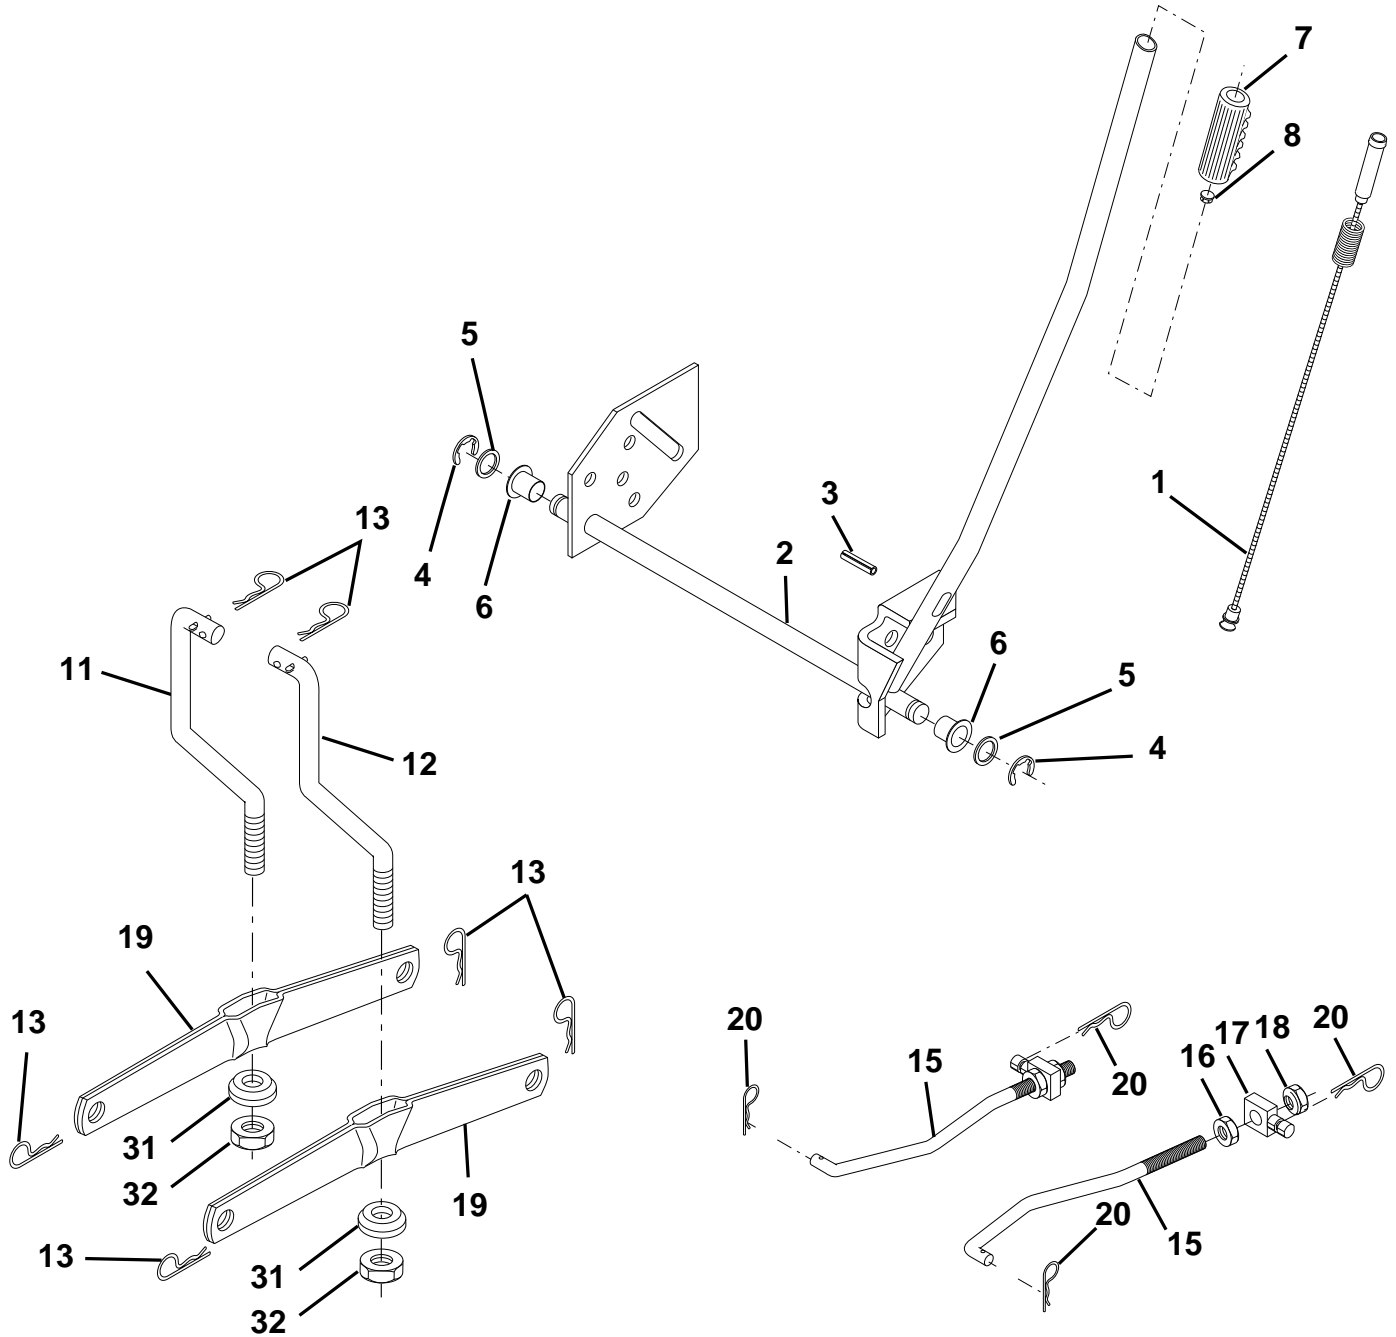

For Husqvarna Parts Call 606-678-9623 or 606-561-4983
REPAIR PARTS

TRACTOR - MODEL NO. LTH120 (954140003F), PRODUCT NO. 954 14 00-03
MOWER LIFT

For Husqvarna Parts Call 606-678-9623 or 606-561-4983

REPAIR PARTS

TRACTOR - MODEL NO. LTH120 (954140003F), PRODUCT NO. 954 14 00-03
MOWER LIFT

KEY NO.	PART NO.	DESCRIPTION
1	532159460	Wire Asm Inner W/plunger LT
2	532159471	Shaft Asm Lift
3	532105767	Pin Groove
4	812000002	E Ring #5133-62
5	819211621	Washer PLTD 21/32 X 1 X 21ga
6	532120183	Bearing Nylon Blk 629 Id
7	532109413	Grip Handle Bicycle
8	532124526	Button Plunger Black
11	532139865	Link Lift LH
12	532139866	Link Lift RH
13	532124670	Retainer Spring
15	532127218	Link Front
16	873350800	Nut Jam Hex 1/2-13 Unc
17	532130171	Trunnion Blk Zinc
18	873680800	Nut Crownlock 1/2-13 Unc
19	532139868	Arm Suspension Rear
20	532163552	Spring, Retainer
31	532140302	Bearing Pvt. Lift Spherical
32	873540600	Nut Crownlock 3/8-24

NOTE: All component dimensions given in U.S. inches
1 inch = 25.4 mm