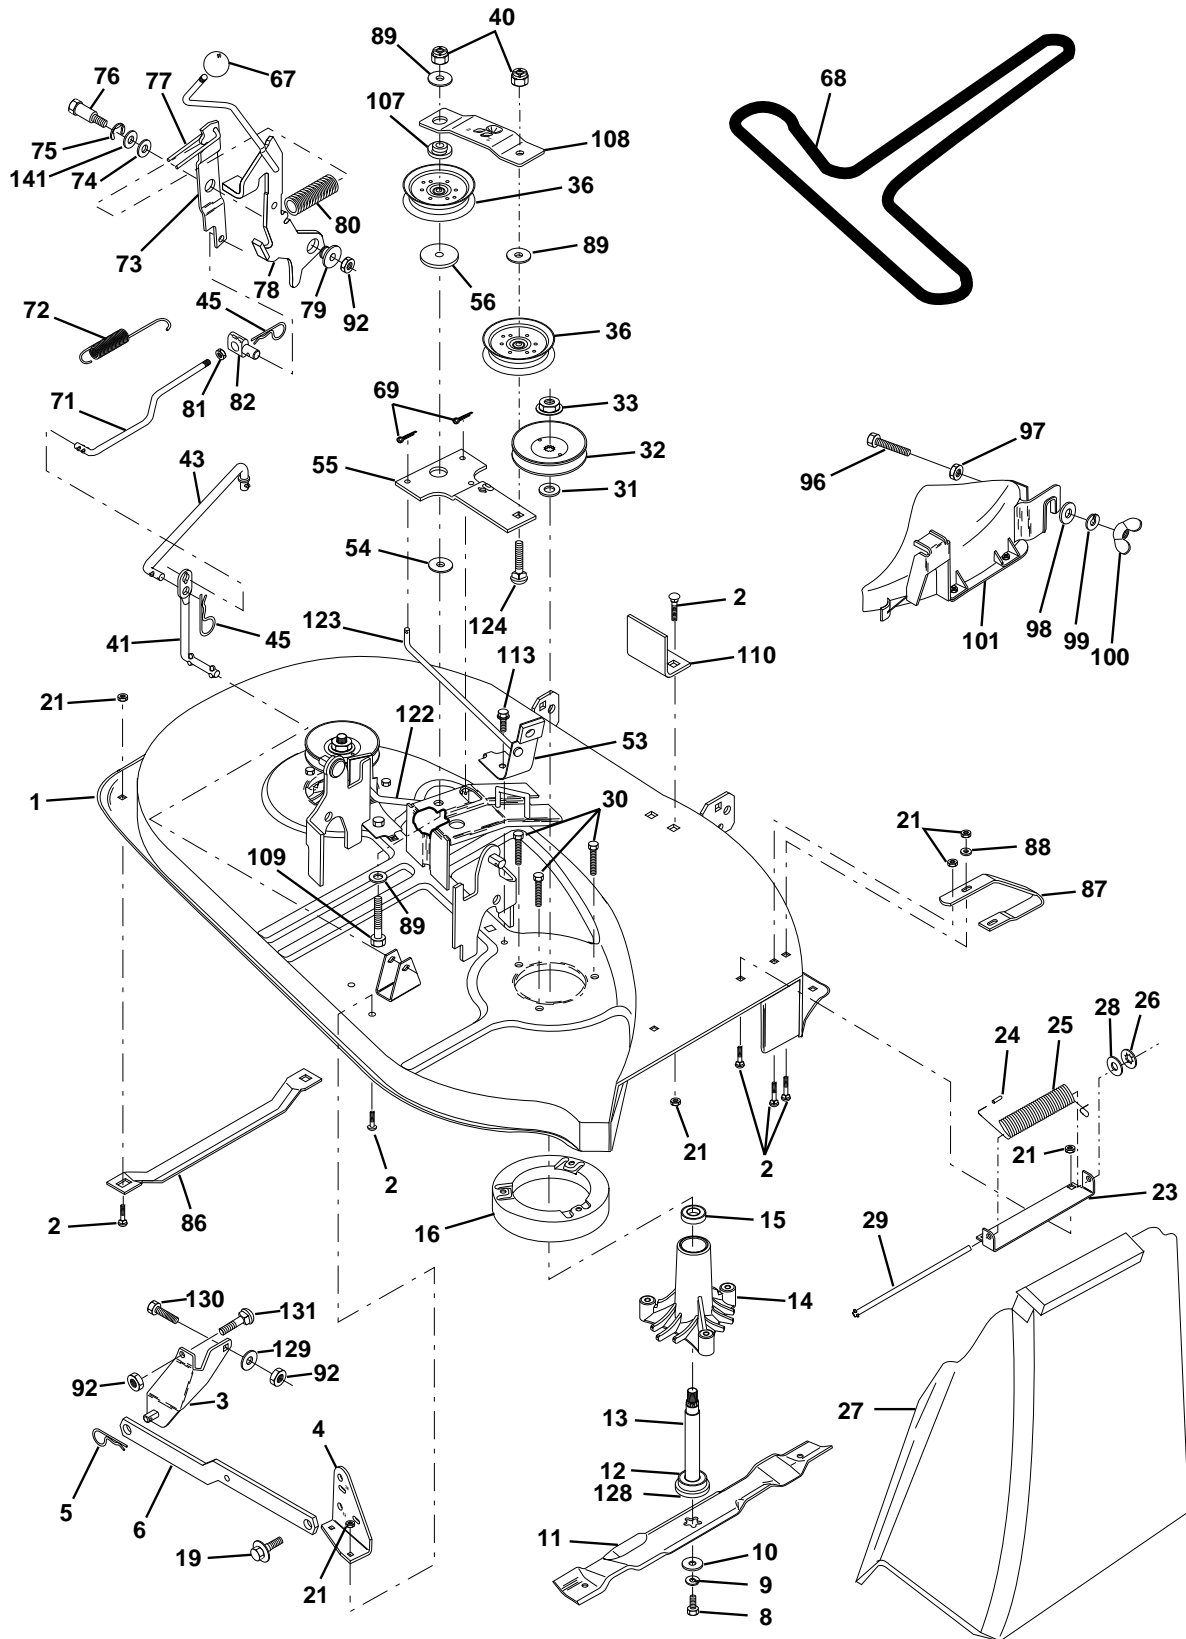

NOTE: All component dimensions given in U.S. inches
1 inch = 25.4 mm

For Husqvarna Parts Call 606-678-9623 or 606-561-4983 REPAIR PARTS

TRACTOR - MODEL NO. LTH120 (954140003F), PRODUCT NO. 954 14 00-03
MOWER DECK