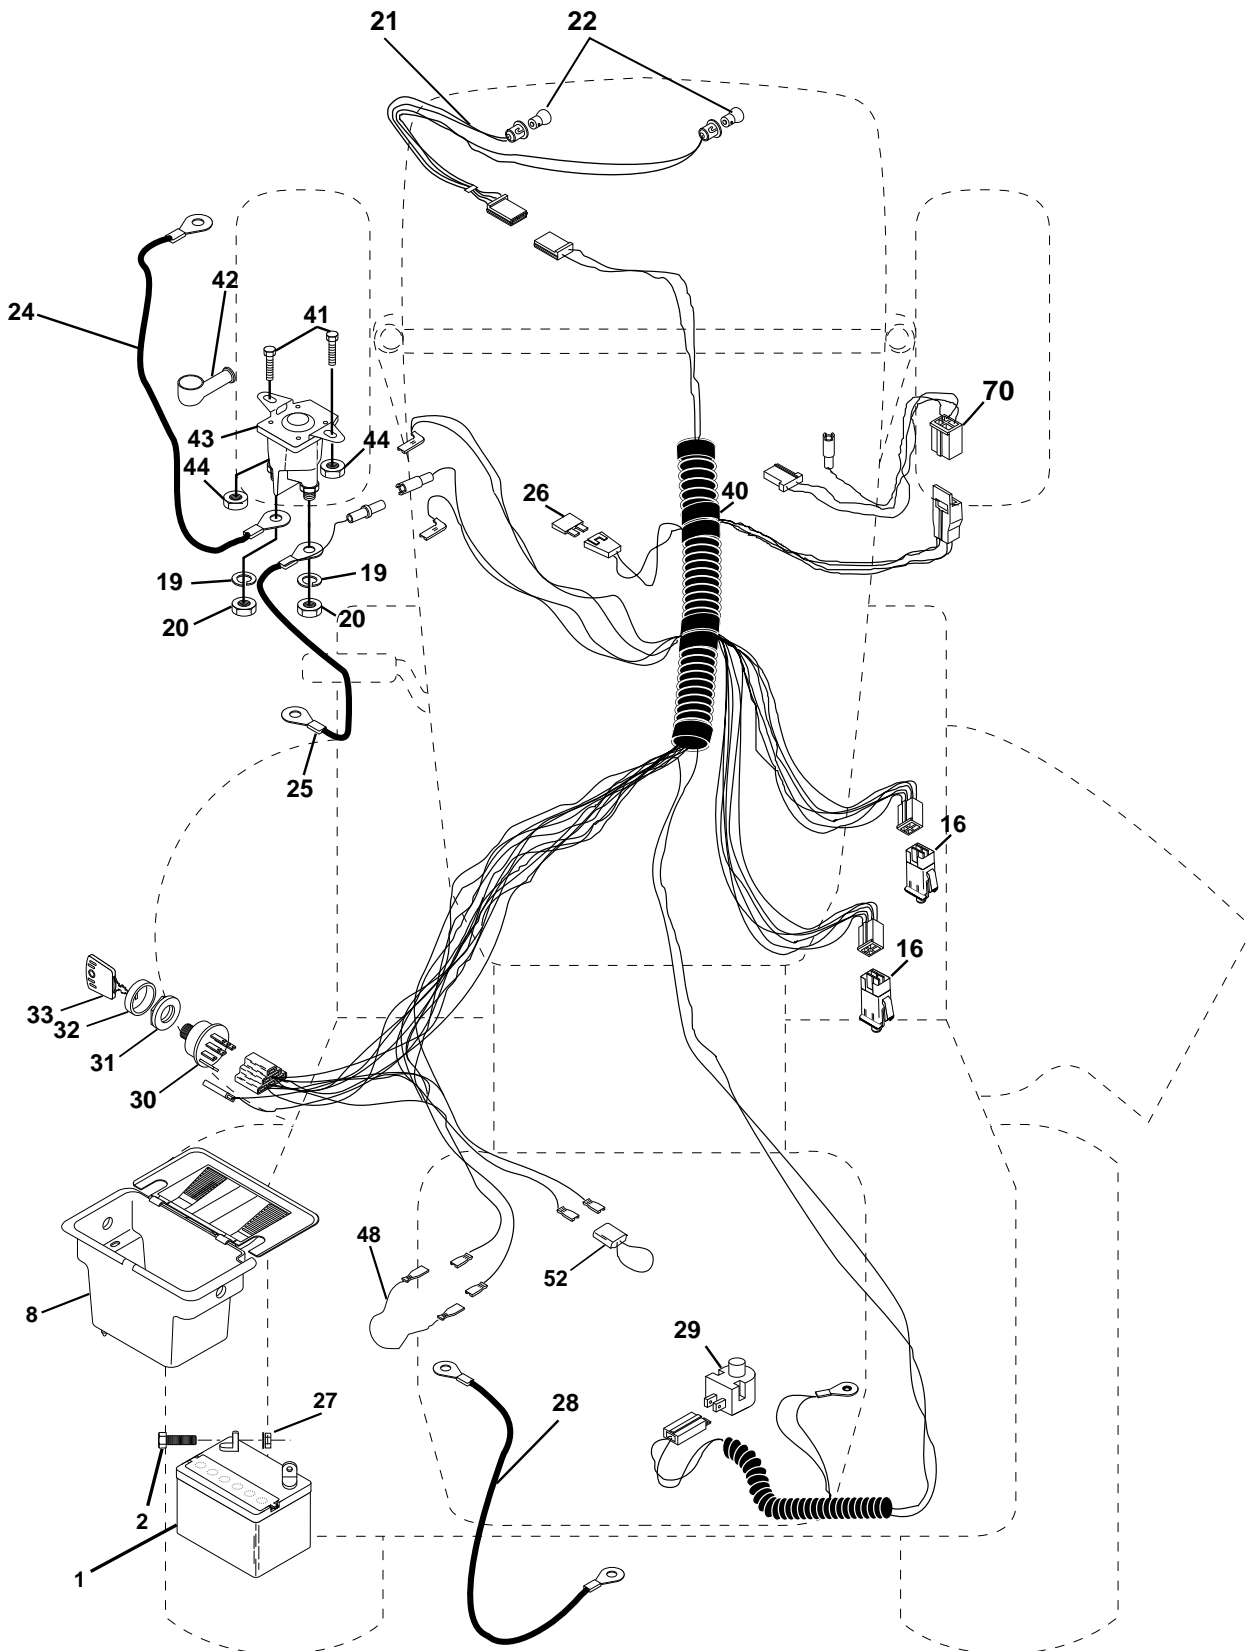

For Husqvarna Parts Call 606-678-9623 or 606-561-4983

REPAIR PARTS

TRACTOR - MODEL NO. LTH120 (954140003F), PRODUCT NO. 954 14 00-03

ELECTRICAL

KEY NO.	PART NO.	DESCRIPTION
1	532144925	Battery 12 Volt 25 AMP
2	874760412	Bolt Hex Hd 1/4-20unc X 3/4
8	532156417	Case Battery Mech Hinge
16	532153664	Switch Interlock Push-In
19	810090400	Washer Lock 1/4
20	873350400	Nut Jam Hex 1/4-20 Unc
21	532166181	Harness Asm Light W/4152j
22	532004152	Bulb Light #1156
24	532124780	Cable Battery 6 Ga 11" red
25	532146147	Cable Battery 6 Ga 44" red w/16 wire
26	532166180	Fuse 15 AMP
27	873510400	Nut Keps Hex 1/4-20 Unc
28	532124773	Cable Ground 6 Ga 12" black
29	532121305	Switch Plunger Nc Gray
30	532140301	Switch Ign 4 pos w/lights
31	532124211	Nut Ignition
32	532141226	Cover Sw Ignition
33	532122147	Key Ign Molded Generic
40	532166145	Harness Ign.
41	871110408	Bolt Blk Fin Hex 1/4 - 20 x 1/2
42	532131563	Cover Terminal Red
43	532145673	Solenoid
44	873640400	Nut Keps Hex 1/4-20 Unc
48	532140844	Adapter Ammeter Rectangular
52	532141940	Protection Wire Loop
70	532166658	Harness, Eng. B&S