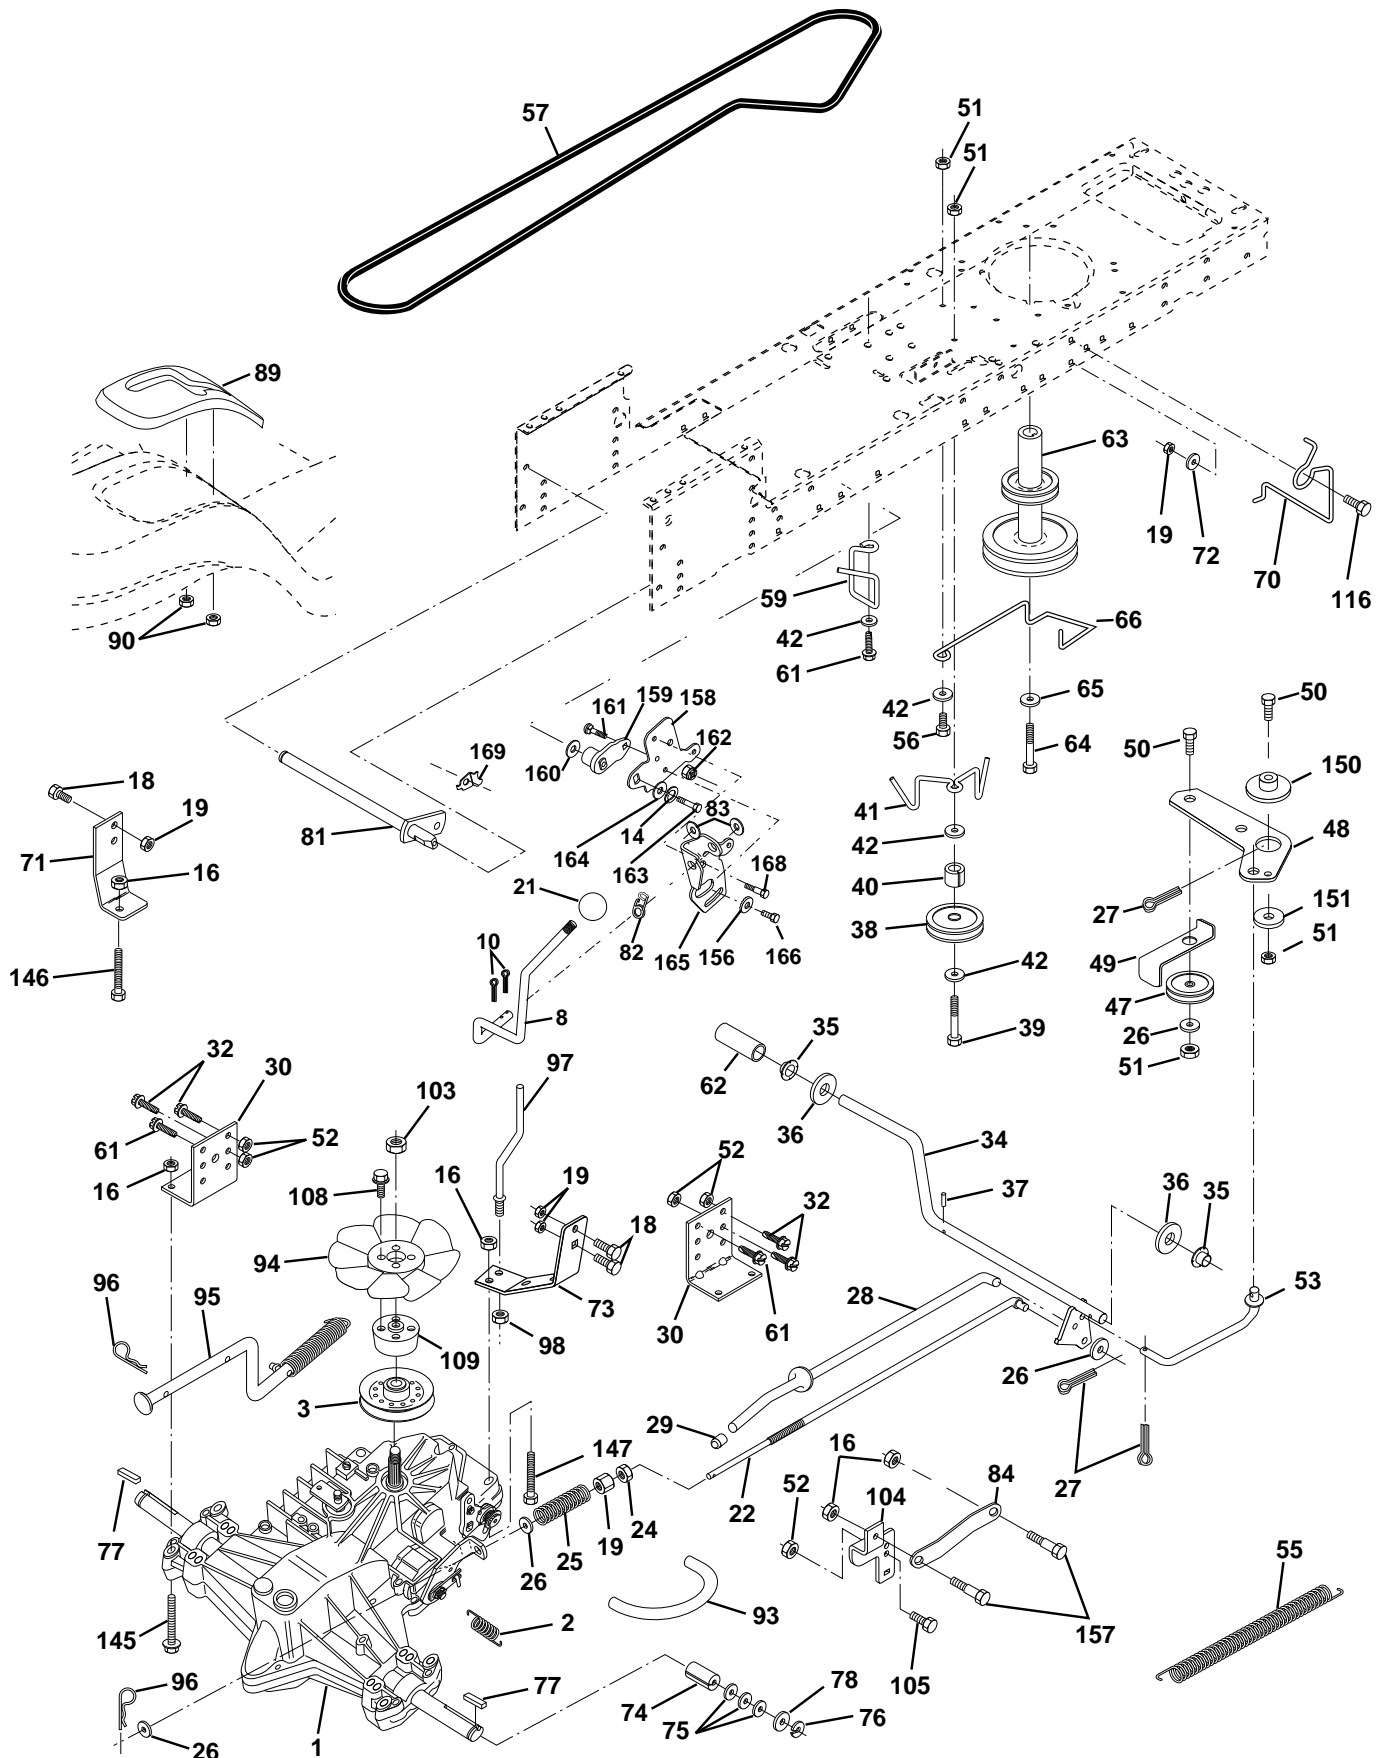

For Husqvarna Parts Call 606-678-9623 or 606-561-4983 REPAIR PARTS

TRACTOR - MODEL NO. LTH120 (954140003F), PRODUCT NO. 954 14 00-03
DRIVE

For Husqvarna Parts Call 606-678-9623 or 606-561-4983

REPAIR PARTS

TRACTOR - MODEL NO. LTH120 (954140003F), PRODUCT NO. 954 14 00-03

DRIVE

KEY NO.	PART NO.	DESCRIPTION	KEY NO.	PART NO.	DESCRIPTION
1	-----	Transaxle Hydro Gr. 319-0500 (Order parts from transaxle manufacturer)	70	532134683	Guide Belt Mower Drive RH
2	532142431	Spring, Return, Brake	71	532141417	Strap Torque Lh Hydro
3	532144698	Pulley, Transaxle	72	819132012	Washer 13/32 x 1-1/4 x 12 Ga.
8	532165866	Rod Shift Fender Adjust	73	532141418	Strap Torque Rh Hydro
10	876020416	Pin Cotter 1/8 x 1 CAD	74	532121199	Spacer, Split
14	810040400	Washer Lock Hvy Helical	75	532121749	Washer 25/32 x 1-1/4 x 16 Gauge
16	873800500	Nut Lock Hex W/Ins. 5/16-18 Unc P	76	812000001	E-Ring
18	874780616	Bolt Fin Hex 3/8-16 Unc x 1 Gr. 5	77	532123583	Key, Square
19	873800600	Nut Lock Hex W/Wsh 3/8-16 Unc	78	532121748	Washer 25/32 x 1-5/8 x 16 Gauge
21	532121274	Knob, Duckhead 1/2-13	81	532165591	Shaft Asm Cross Tapered
22	532145627	Rod, Brake Hydro	82	532165711	Spring Torsion
24	873350600	Nut	83	819171216	Washer 17/32 x 3/4 x 16 Ga.
25	532106888	Spring, Brake Rod	84	532165816	Link Transaxle
26	819131316	Washer	89	532166510	Console, Shift
27	876020412	Pin Cotter 1/8 x 3/4 CAD.	90	532124346	Nut, Self-Thd Wsh-hd 1/4 Zinc
28	532145204	Rod, Parking Brake	93	532142564	Line Fuel Hydro 4"
29	532071673	Cap, Parking Brake	94	532140462	Fan, Hydro 7"
30	532130807	Bracket, Transaxle	95	532144643	Control Asm Bypass Hydro
32	874760512	Bolt Hex Hd 5/16-18 Unc x 3/4	96	532124788	Retainer Spring 1" Zinc/Cad
34	532155071	Shaft, Foot Pedal	97	532144201	Keeper Belt Rh Hydro
35	532120183	Bearing, Nylon	98	873510600	Nut Keps Hex 3/8-16 Unc
36	819211616	Washer	103	873940800	Nut Nylon Insert 1/2-20 Unf.
37	532124963	Pin, Roll	104	532141421	Arm, Control Hydro
38	532131494	Pulley, Idler, Flat	105	871070516	Screw Cap Hex 5/16 x 18 x 1
39	874760644	Bolt	108	817541026	Screw Hex Wh Hd #10-24 x
40	532124965	Spacer, Split	109	532145098	Adaptor Fan Hydro LT Hyd Alum
41	532165838	Keeper, Belt Idler	116	872110610	Bolt Rdhd Sq. Neck 3/8-16 x 1.25
42	819131312	Washer 13/32 x 13/16 x 12 Gauge	145	874490540	Bolt Hex Flghd 5/16-18 x Gr. 5
47	532127783	Pulley, Idler, V-Groove	146	874490536	Bolt Hex Flghd 5/16-18 x 2-1/4
48	532154407	Bellcrank Clutch Grnd Prv STL	147	874490524	Bolt Hex Flghd 5/16-18 x 1-1/2
49	532123205	Retainer, Belt	150	532165850	Bushing Bellcrank Grd Drive
50	874760624	Bolt	151	819133210	Washer 13/32 x 2 x 10 Ga.
51	873680600	Nut	156	532166002	Washer Srrted 5/16 ID X 1 X .125
52	873680500	Nut Crownlock 5/16-18	157	532153236	Bolt Shoulder 5/16-18 Unc -2A
53	532105710	Link, Clutch	158	532165589	Bracket Shift Mount
55	532105709	Spring, Return, Clutch	159	532165494	Hub Tapered Flange Shift LT
56	874760620	Bolt Fin Hex 3/8-16 UNC x 1-1/4	160	819292016	Washer 29/32 x 1-1/4 x 16 Ga.
57	532141416	V-Belt, Ground Drive	161	872140406	Bolt Rdhd Sqnk 1/4-20 x 3/4 Gr. 5
59	532140312	Keeper, Center Span	162	873680400	Nut Crownlock 1/4-20 Unc
61	817490612	Screw Thdrol. 3/8-16 x 3/4 Ty. TT	163	874780416	Bolt Hex Fin 1/4-20 Unc x 1 Gr. 5
62	532124872	Cover, Pedal	164	819091010	Washer 5/8 x .281 x 10 Ga.
63	532140186	Pulley, Engine	165	532165623	Bracket Pivot Lever
64	871170764	Bolt Hex 7/16-20 x 4 Gr 5	166	532166880	Screw 5/16-18 x 5/8
65	810040700	Washer	168	532165492	Bolt Shoulder 5/16-18 x .561
66	532154778	Keeper Belt Engine Hydro	169	532165580	Plate Fastening

NOTE: All component dimensions give in U.S. inches.
1 inch = 25.4 mm.