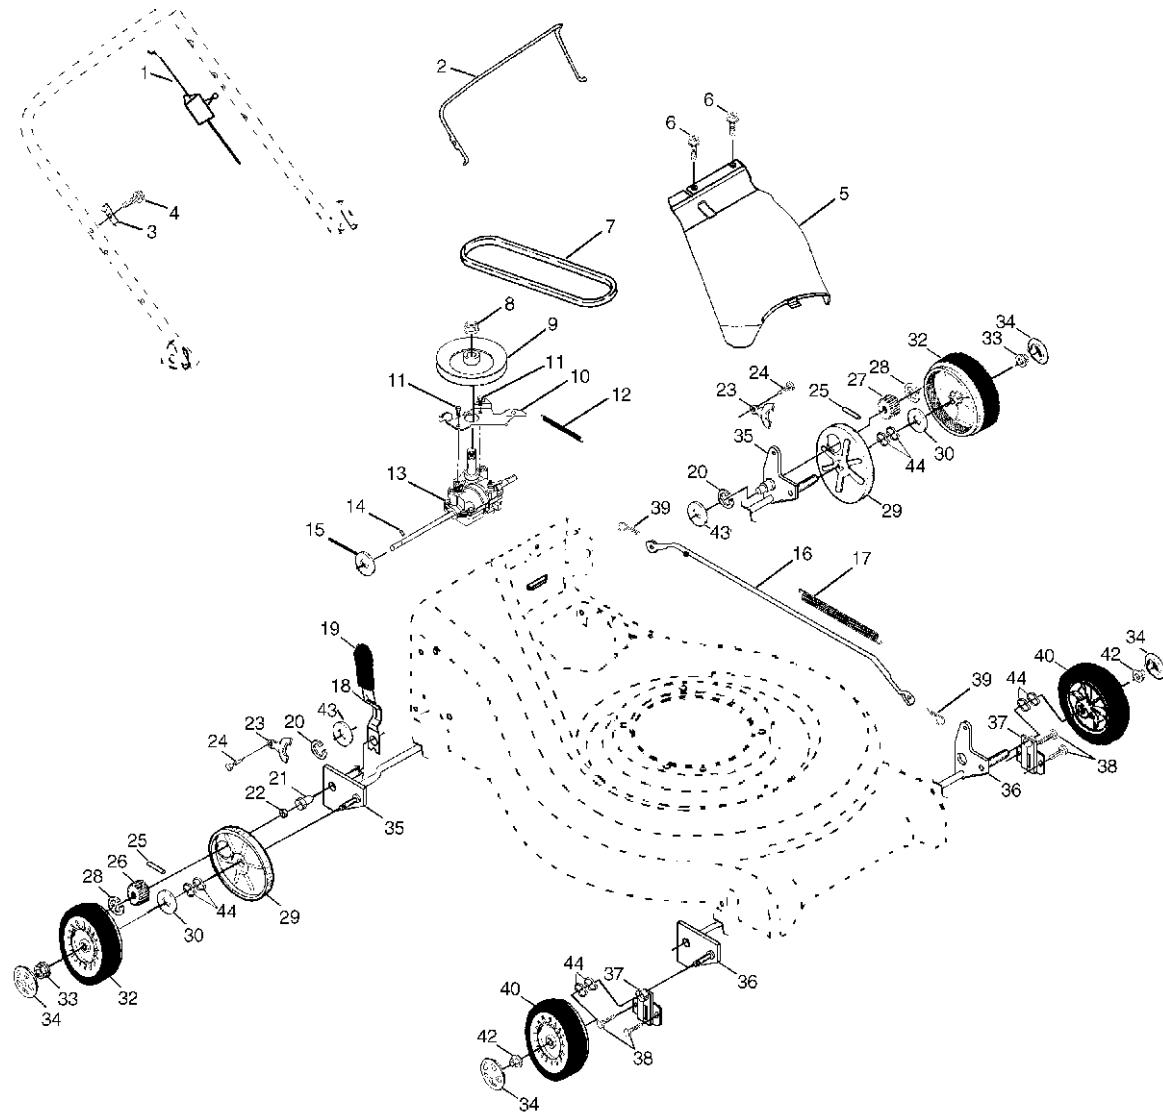

REPAIR PARTS

ROTARY LAWN MOWER MODEL NUMBER 530RS (954140072A)

20

REPAIR PARTS

ROTARY LAWN MOWER MODEL NUMBER 530RS (954140072A)

KEY NO.	PART NO	DESCRIPTION	KEY NO.	PART NO	DESCRIPTION
1	532161587	Cable Drive	21	532163365	Bearing Support
2	532161473	Bail Control Drive	22	532167387	Bearing Ball
3	532164557	Bracket, Downstop	23	532164555	Retainer Drive Asm. Stmp.
4	532083816	Screw Hex Wash Head Tapping 10-2	24	532057808	Screw Hex Head Tapping 1/4-20 x .75
5	532161537	Cover Drive	25	532164795	Drive Pawl
6	532750634	Screw Thdrol 10-25 x .50	26	532165096	Pinion, Drive RH
7	532160816	V-Belt	27	532165097	Pinion, Drie LH
8	532132010	Nut Lock Flanged 3/8-16 Zinc	28	812000058	E-Ring 7/16
9	532163939	Pulley Driven	29	532088080	Cover, Dust Wheel
10	532164553	Belt Keeper	30	532067725	Washer 1/2 x 1-1/2 x .134
11	817541011	Screw Hex Wash Head 10-24 X .668	32	532155171	Wheel 9 x 2
12	532075192	Spring	33	532083923	Nut Hex Flange Lock
13	532161581	Transmission Asm.	34	532157008	Hubcap
14	532145354	Pin Spring Thrust	35	532164552	Shaft Asm. Rear
15	532057079	Washer Hardened	36	532164550	Shaft Asm. Front
16	532164551	Rod Connecting	37	532161463	Retainer Front Shaft
17	532161602	Spring Extension	38	532163409	Screw 12 x 5/8
18	532164554	Spring Selector	39	532700279	Clip Retainer
19	532161961	Knob Selector Spring	40	532750550	Wheel 8 x 2
20	812000022	E-Ring 7/8	42	532083923	Nut, Hex Flange Lock 3/8-16
			43	819572216	Washer
			44	532057143	Wave Washer