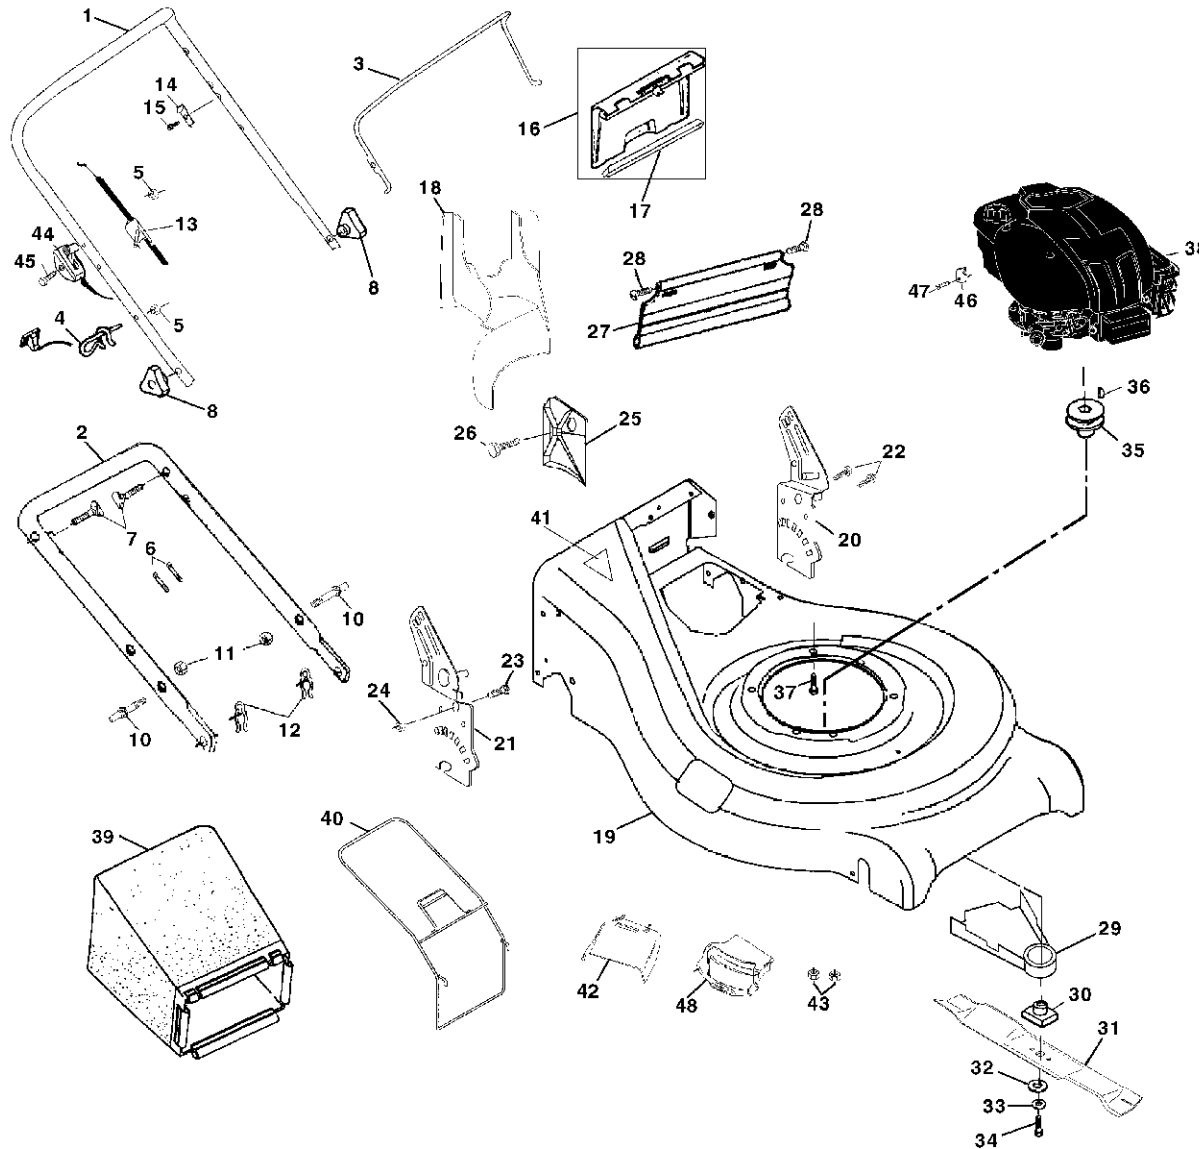

# REPAIR PARTS

## ROTARY LAWN MOWER MODEL NUMBER 530RS (954140072A)

18

**REPAIR PARTS**

**ROTARY LAWN MOWER MODEL NUMBER 530RS (954140072A)**

KEY NO.	PART NO	DESCRIPTION	KEY NO.	PART NO	DESCRIPTION
1	532165543	Handle, Upper Dlx Comf.	28	532088652	Screw, Hinge 1/4-20 x 1.25
2	532164556	Handle, Lower	29	532134612	Shield, Debris Modified
3	532131036	Bail, Cont. Wire Dlx Comf. Blk	30	532851514	Adapter, Blade w/key Longer
4	532132001	Guide, Rope, Side	31	532159267	Blade, 21°
5	532063601	Nut, Hex Lockwasher 1/4-20	32	532851074	Washer, Hardened
6	532066426	Wire, Tie	33	532850263	Lockwasher, Helical Spring 3/8
7	532131959	Bolt, Handle 5/16-18 x 1.75	34	532851084	Screw, Hex Head 3/8-24 x 1.38
8	532087692	Knob, Handle	35	532165604	Pulley, Engine
10	532161551	Bolt, Sq. Neck	36	532087677	Key, Hi Pro
11	873990500	Nut, Hex Lockwasher Ins. 5/16-18 UNC	37	532150406	Bolt, Engine
12	532051793	Cotter, Hairpin	38	-----	Engine Briggs & Stratton Model 121602
13	532133107	Cable			Order parts from engine manufacturer
14	532125162	Bracket, Upstop	39	532169111	Grass Catcher Bag
15	532083816	Screw, Hex Washer Head Tapping 10-2	40	532161358	Grass Catcher Frame
16	532162085	Kit, Door Rear	41	532107339	Danger Decal
17	532161548	Seal, Door	42	532166028	Deflector
18	532165261	Plug, Mulcher	43	532063601	Nut
19	532169189	Kit, Housing	44	532168246	Throttle Control
20	532164548	Handle, Bracket Asm. Left	45	532144929	Screw
21	532169306	Handle, Bracket Asm. Right	46	532111190	Cable Clamp
22	532150078	Screw, Hex Wshd	47	532083816	Screw
23	532163183	Bolt, Hex Head 5/16-18 x 5/8	48	532166885	Mulcher Door
24	532063124	Nut, Hex Lock Wshr 5/16-18	--	532162300	Warning Decal(Not Shown)
25	532161333	Baffle, Side	--	532169188	OwnerOs Manual
26	532163409	Screw 12 x 5/8			
27	532161550	Skirt			